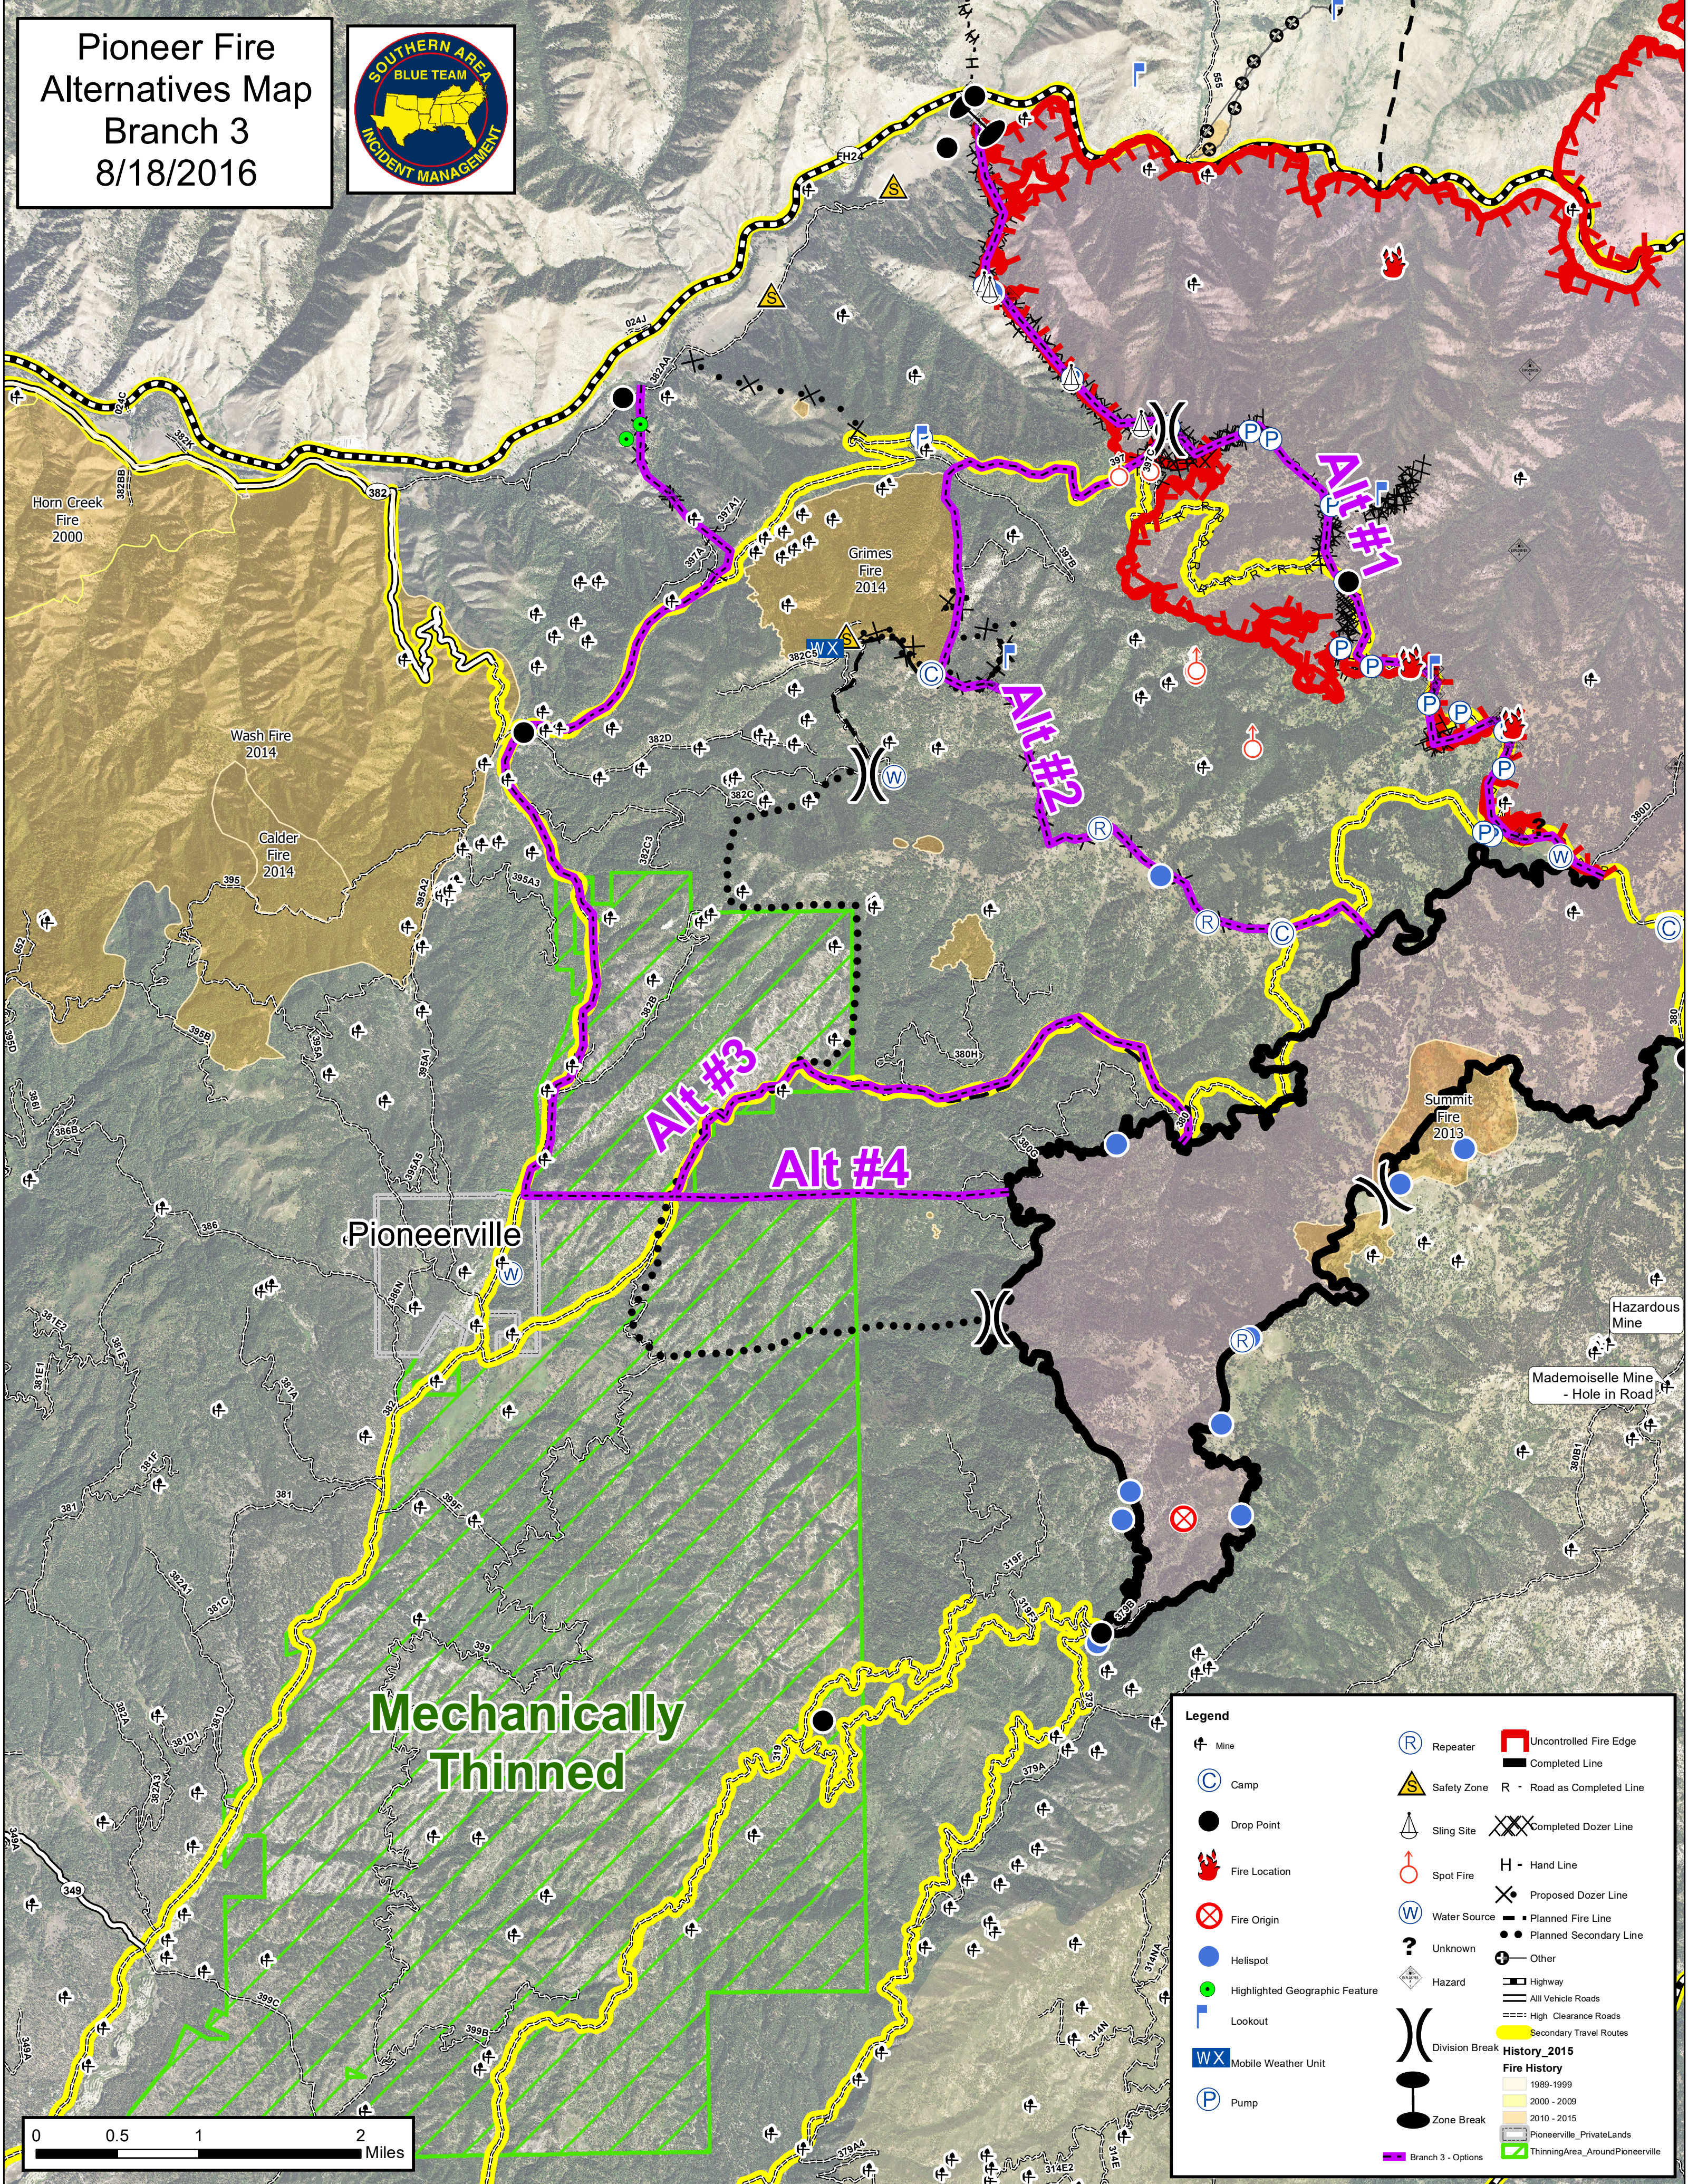

Pioneer Fire  
 Alternatives Map  
 Branch 3  
 8/18/2016

Legend		