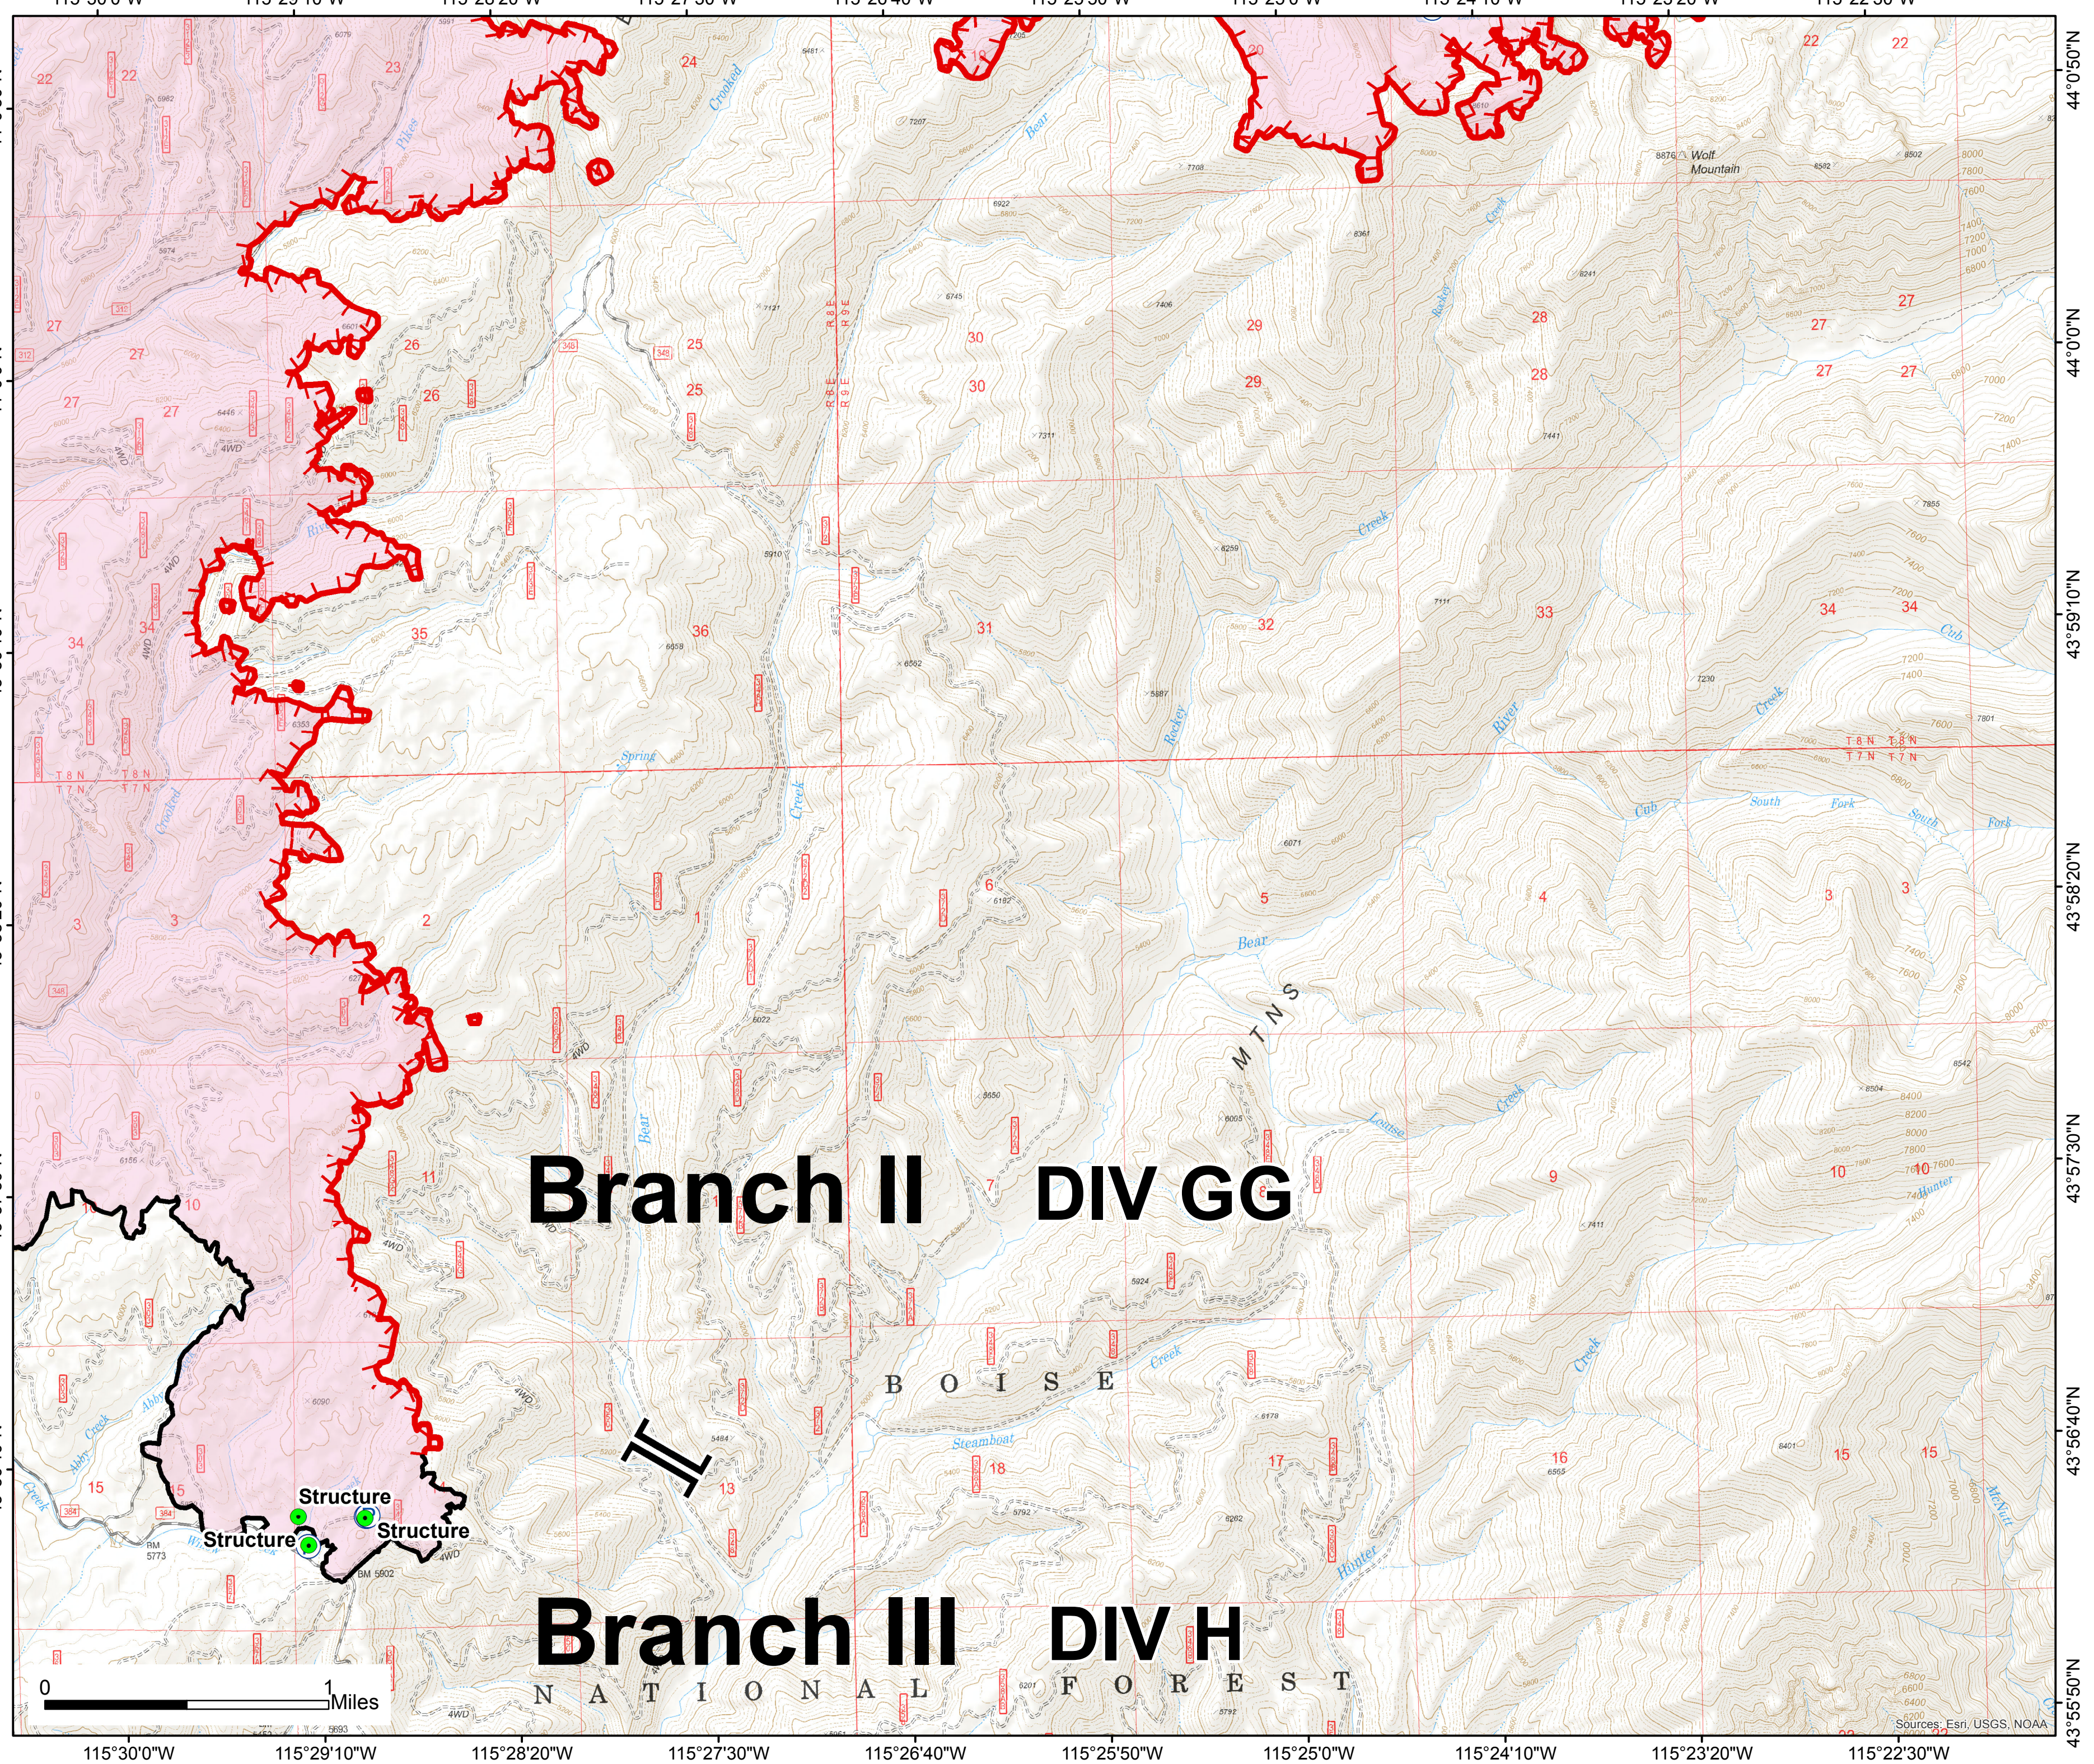

Pioneer Fire  
ID-BOF-000539  
August 18, 2016  
80,370 Acres

DIV GG / DIV H  
Page 9

- EventPoint**  
Feature Category (Point Type)
  - Highlighted Geographic Feature
  - Pump
  - Water Source
- EventLine**  
Feature Category (Line Type)
  - Uncontrolled Fire Edge
  - Completed Line
- EventPolygon**  
Feature Category (Polygon Type)
  - Wildfire Daily Fire Perimeter

Southern Area Blue Team  
8/17/2016  
8:36:35 PM

Branch II DIV GG

Branch III DIV H

N A T I O N A L F O R E S T

Sources: Esri, USGS, NOAA