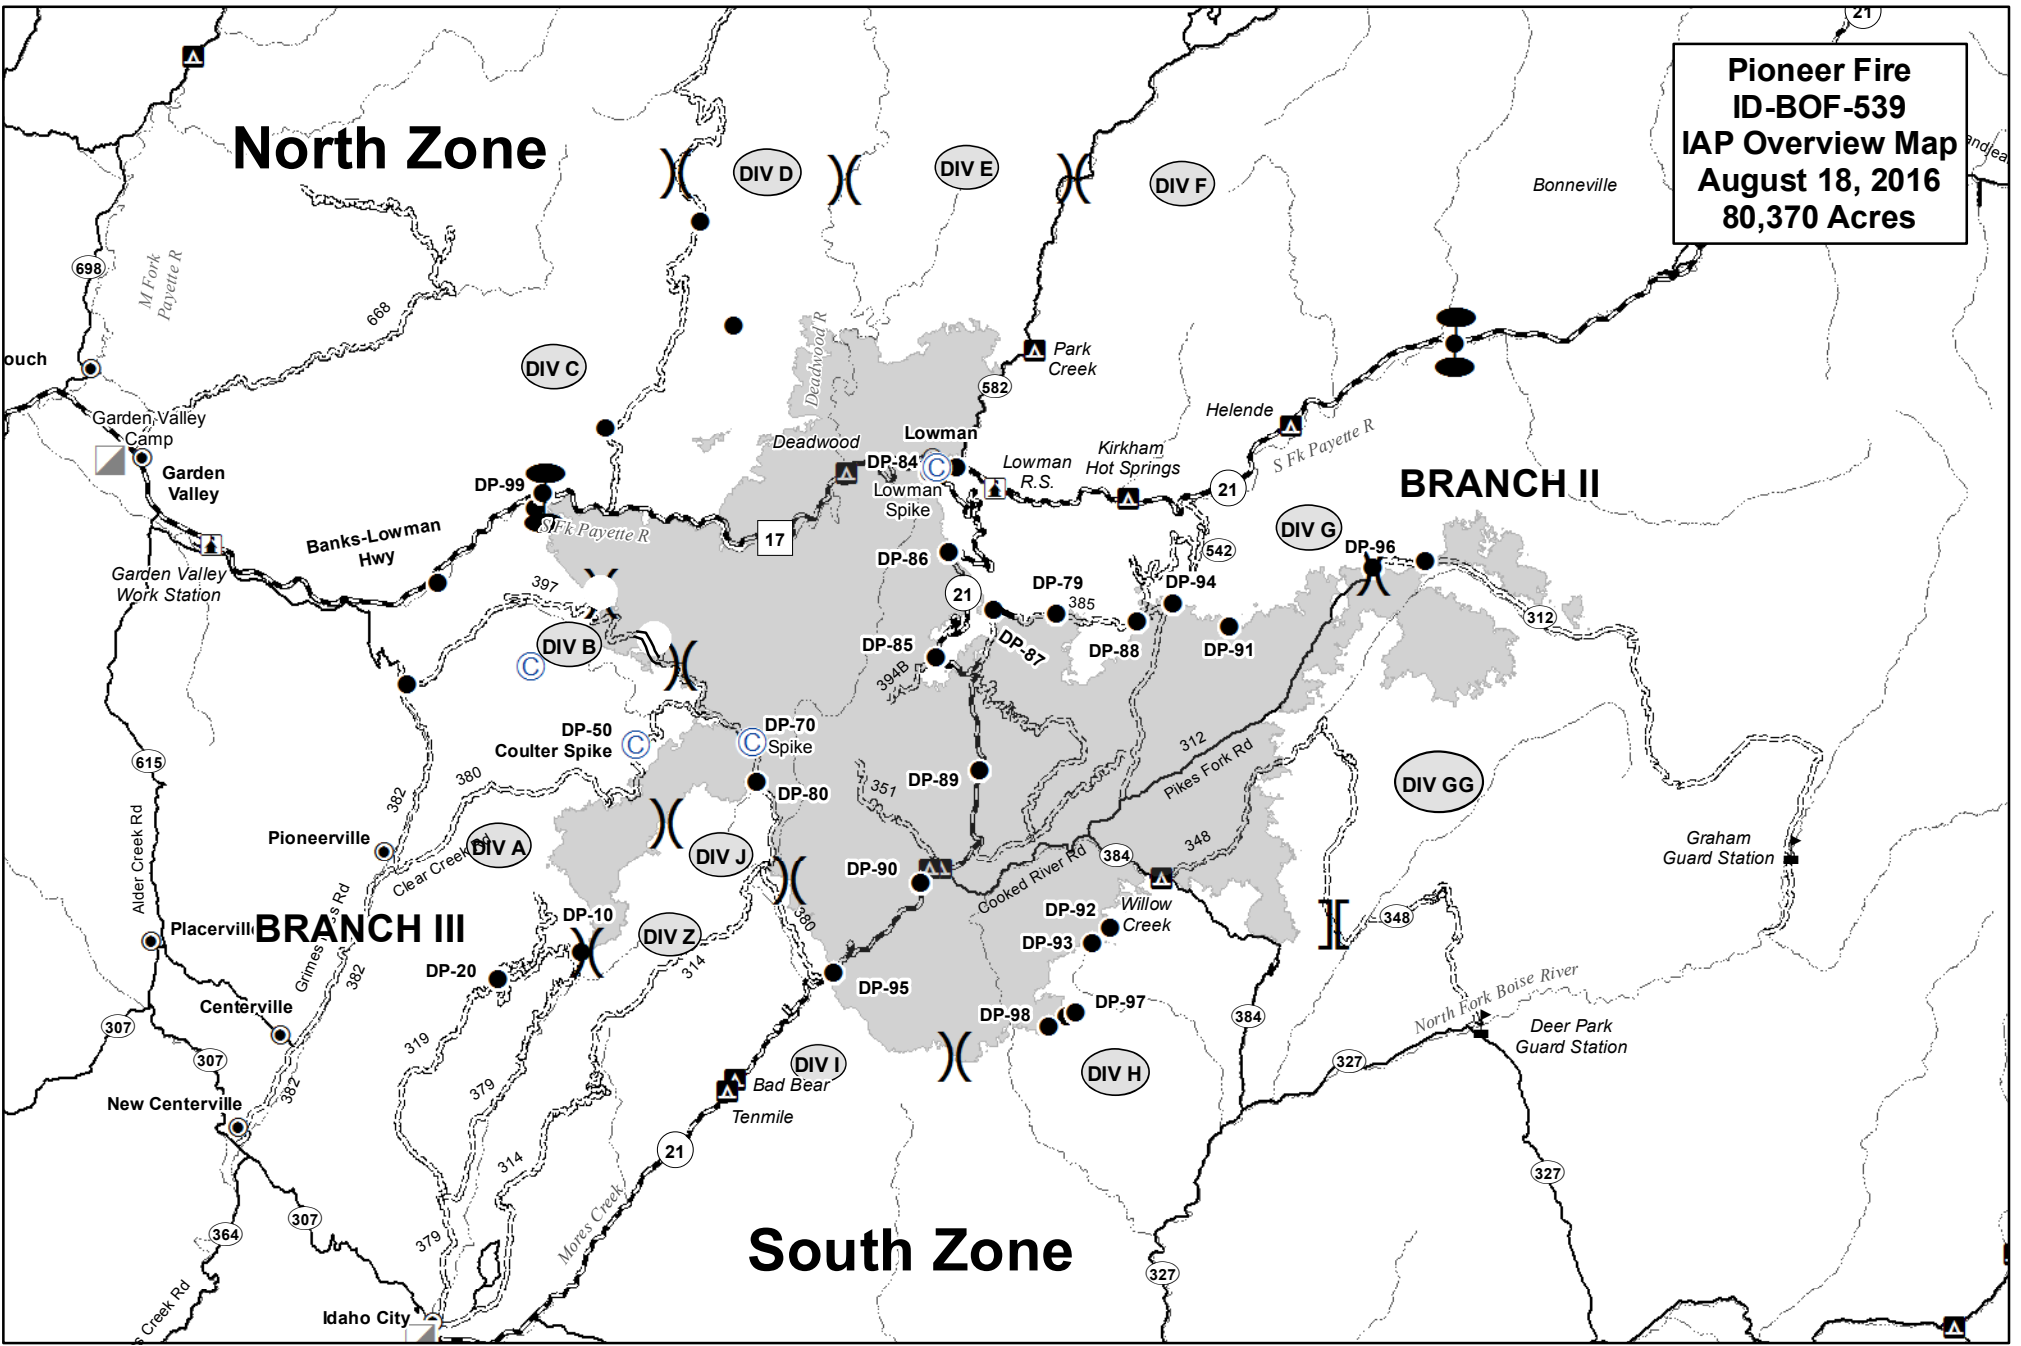

**Pioneer Fire
ID-BOF-539
IAP Overview Map
August 18, 2016
80,370 Acres**

Zone Break
 Division Break
 Branch Break
 Camp
 Incident Command Post
 Drop Point
 Incident Base