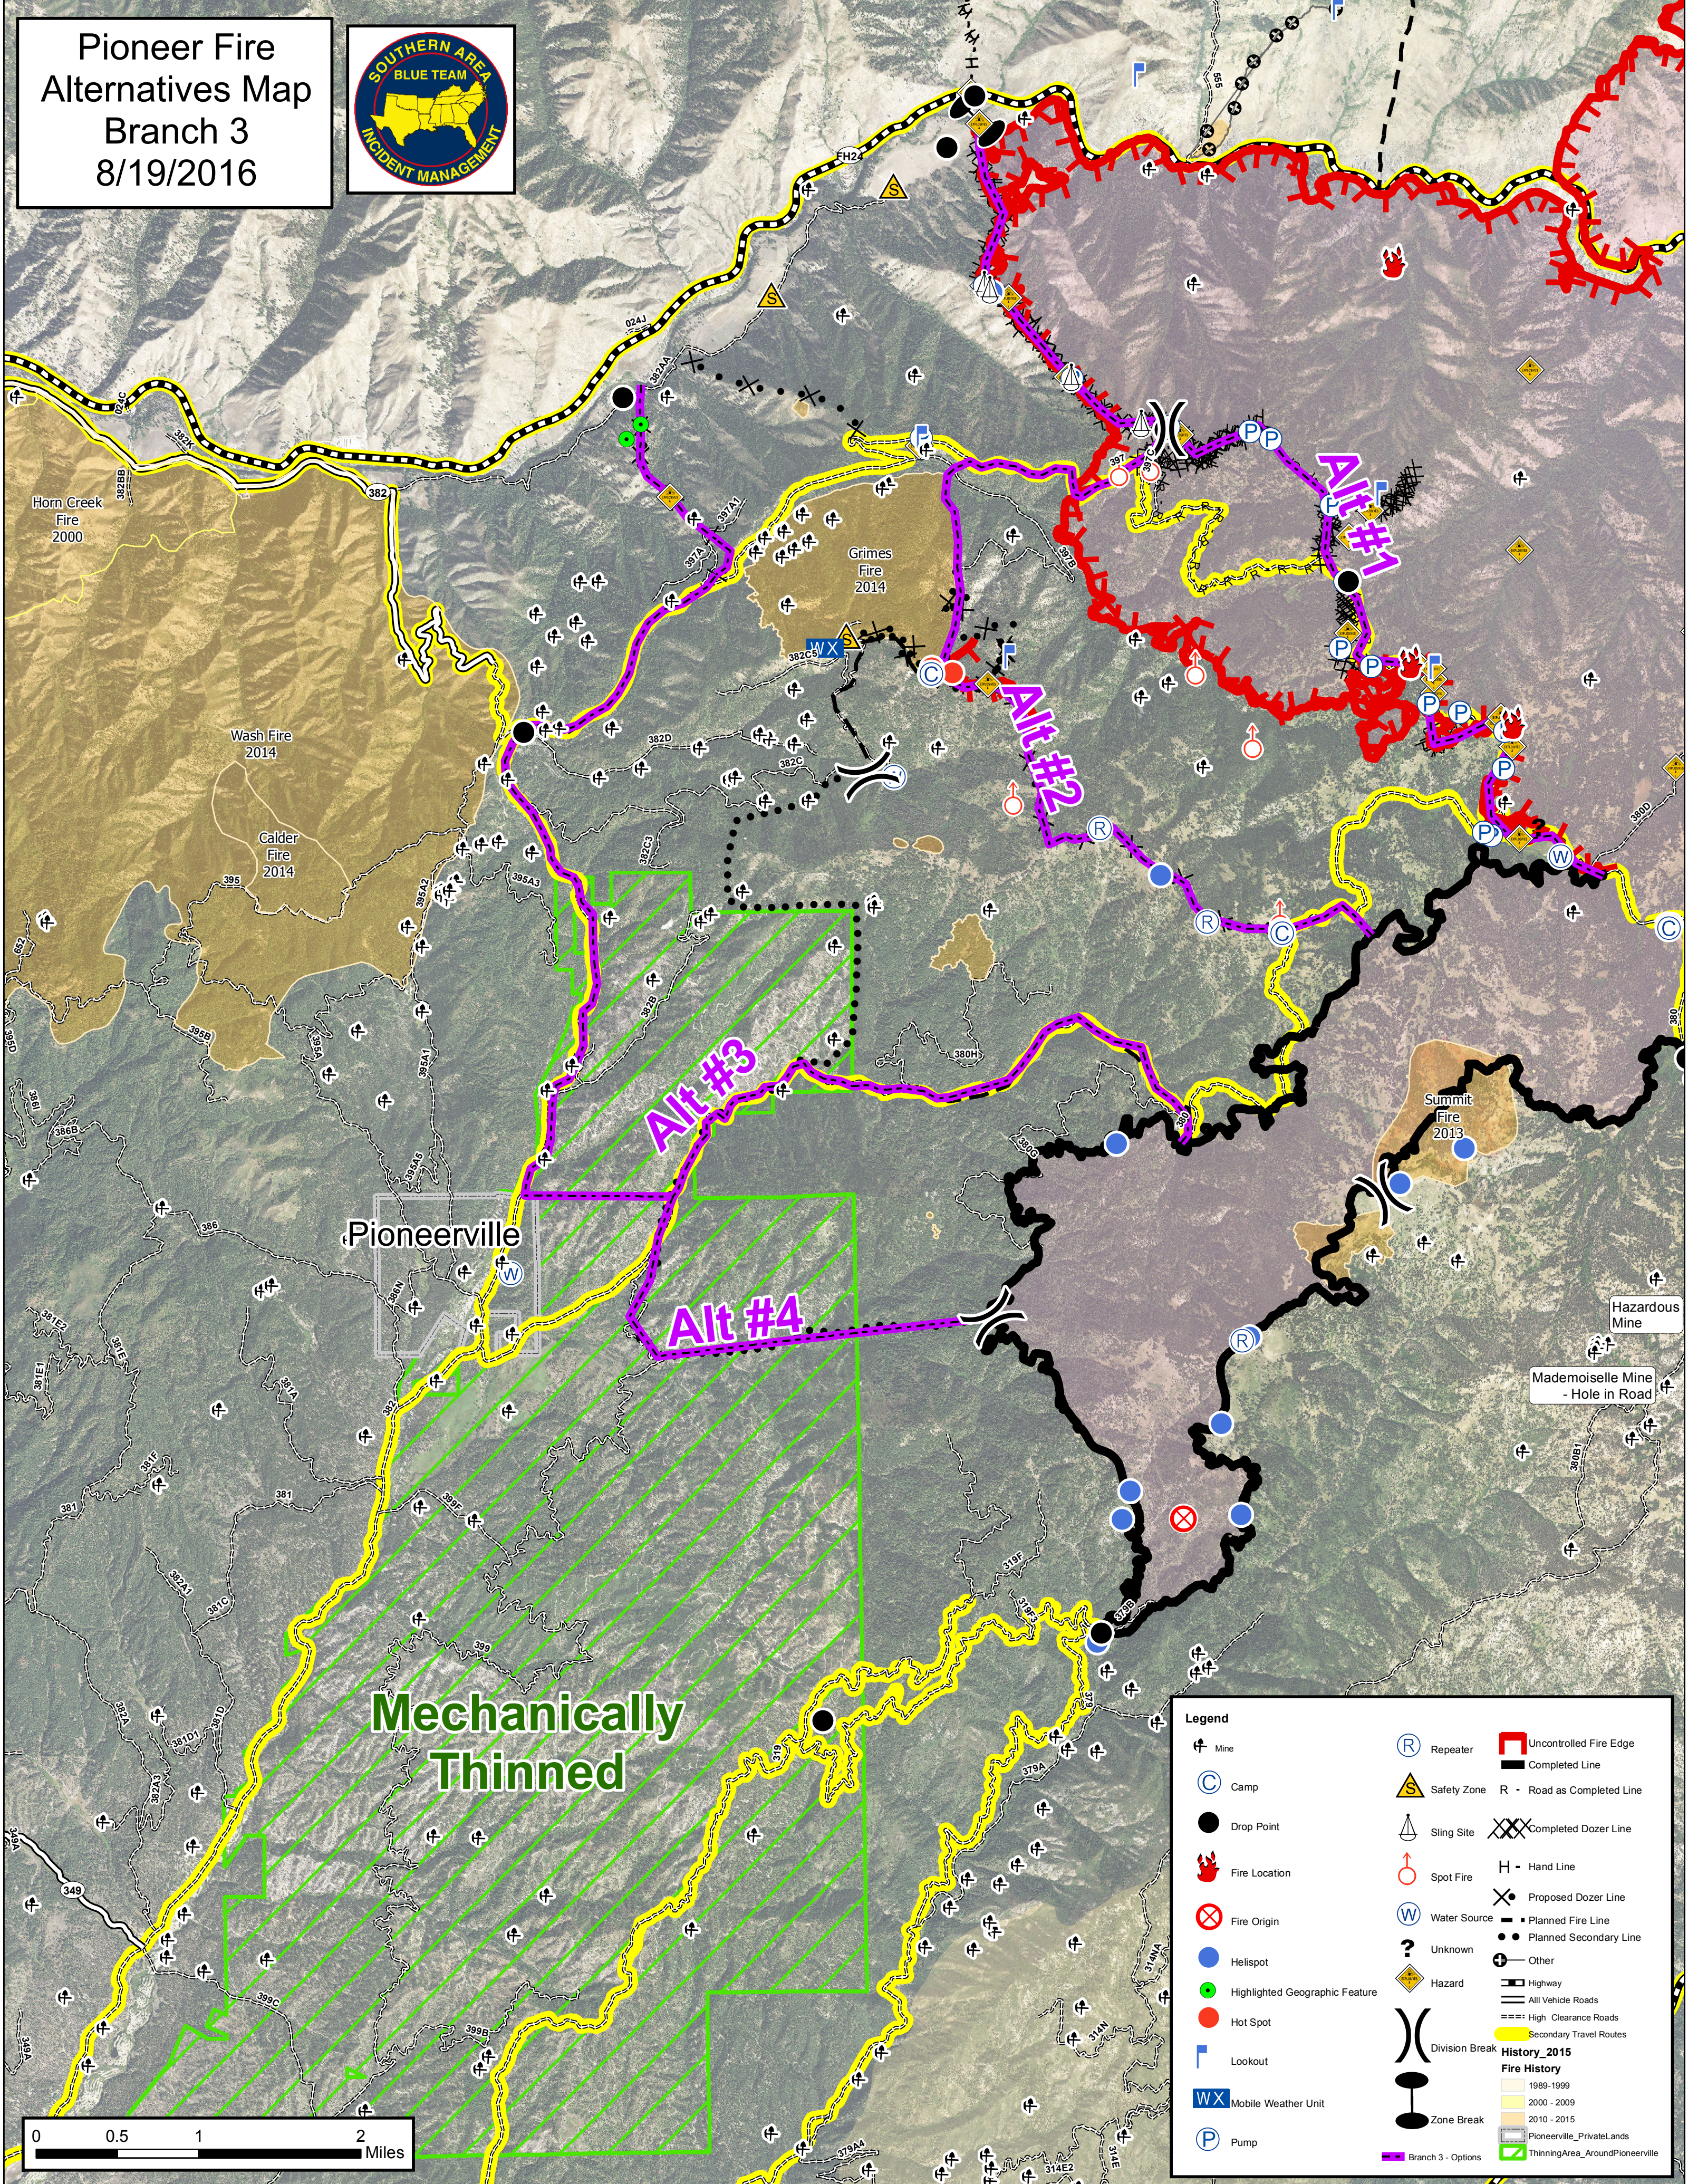

Pioneer Fire
 Alternatives Map
 Branch 3
 8/19/2016

Legend		