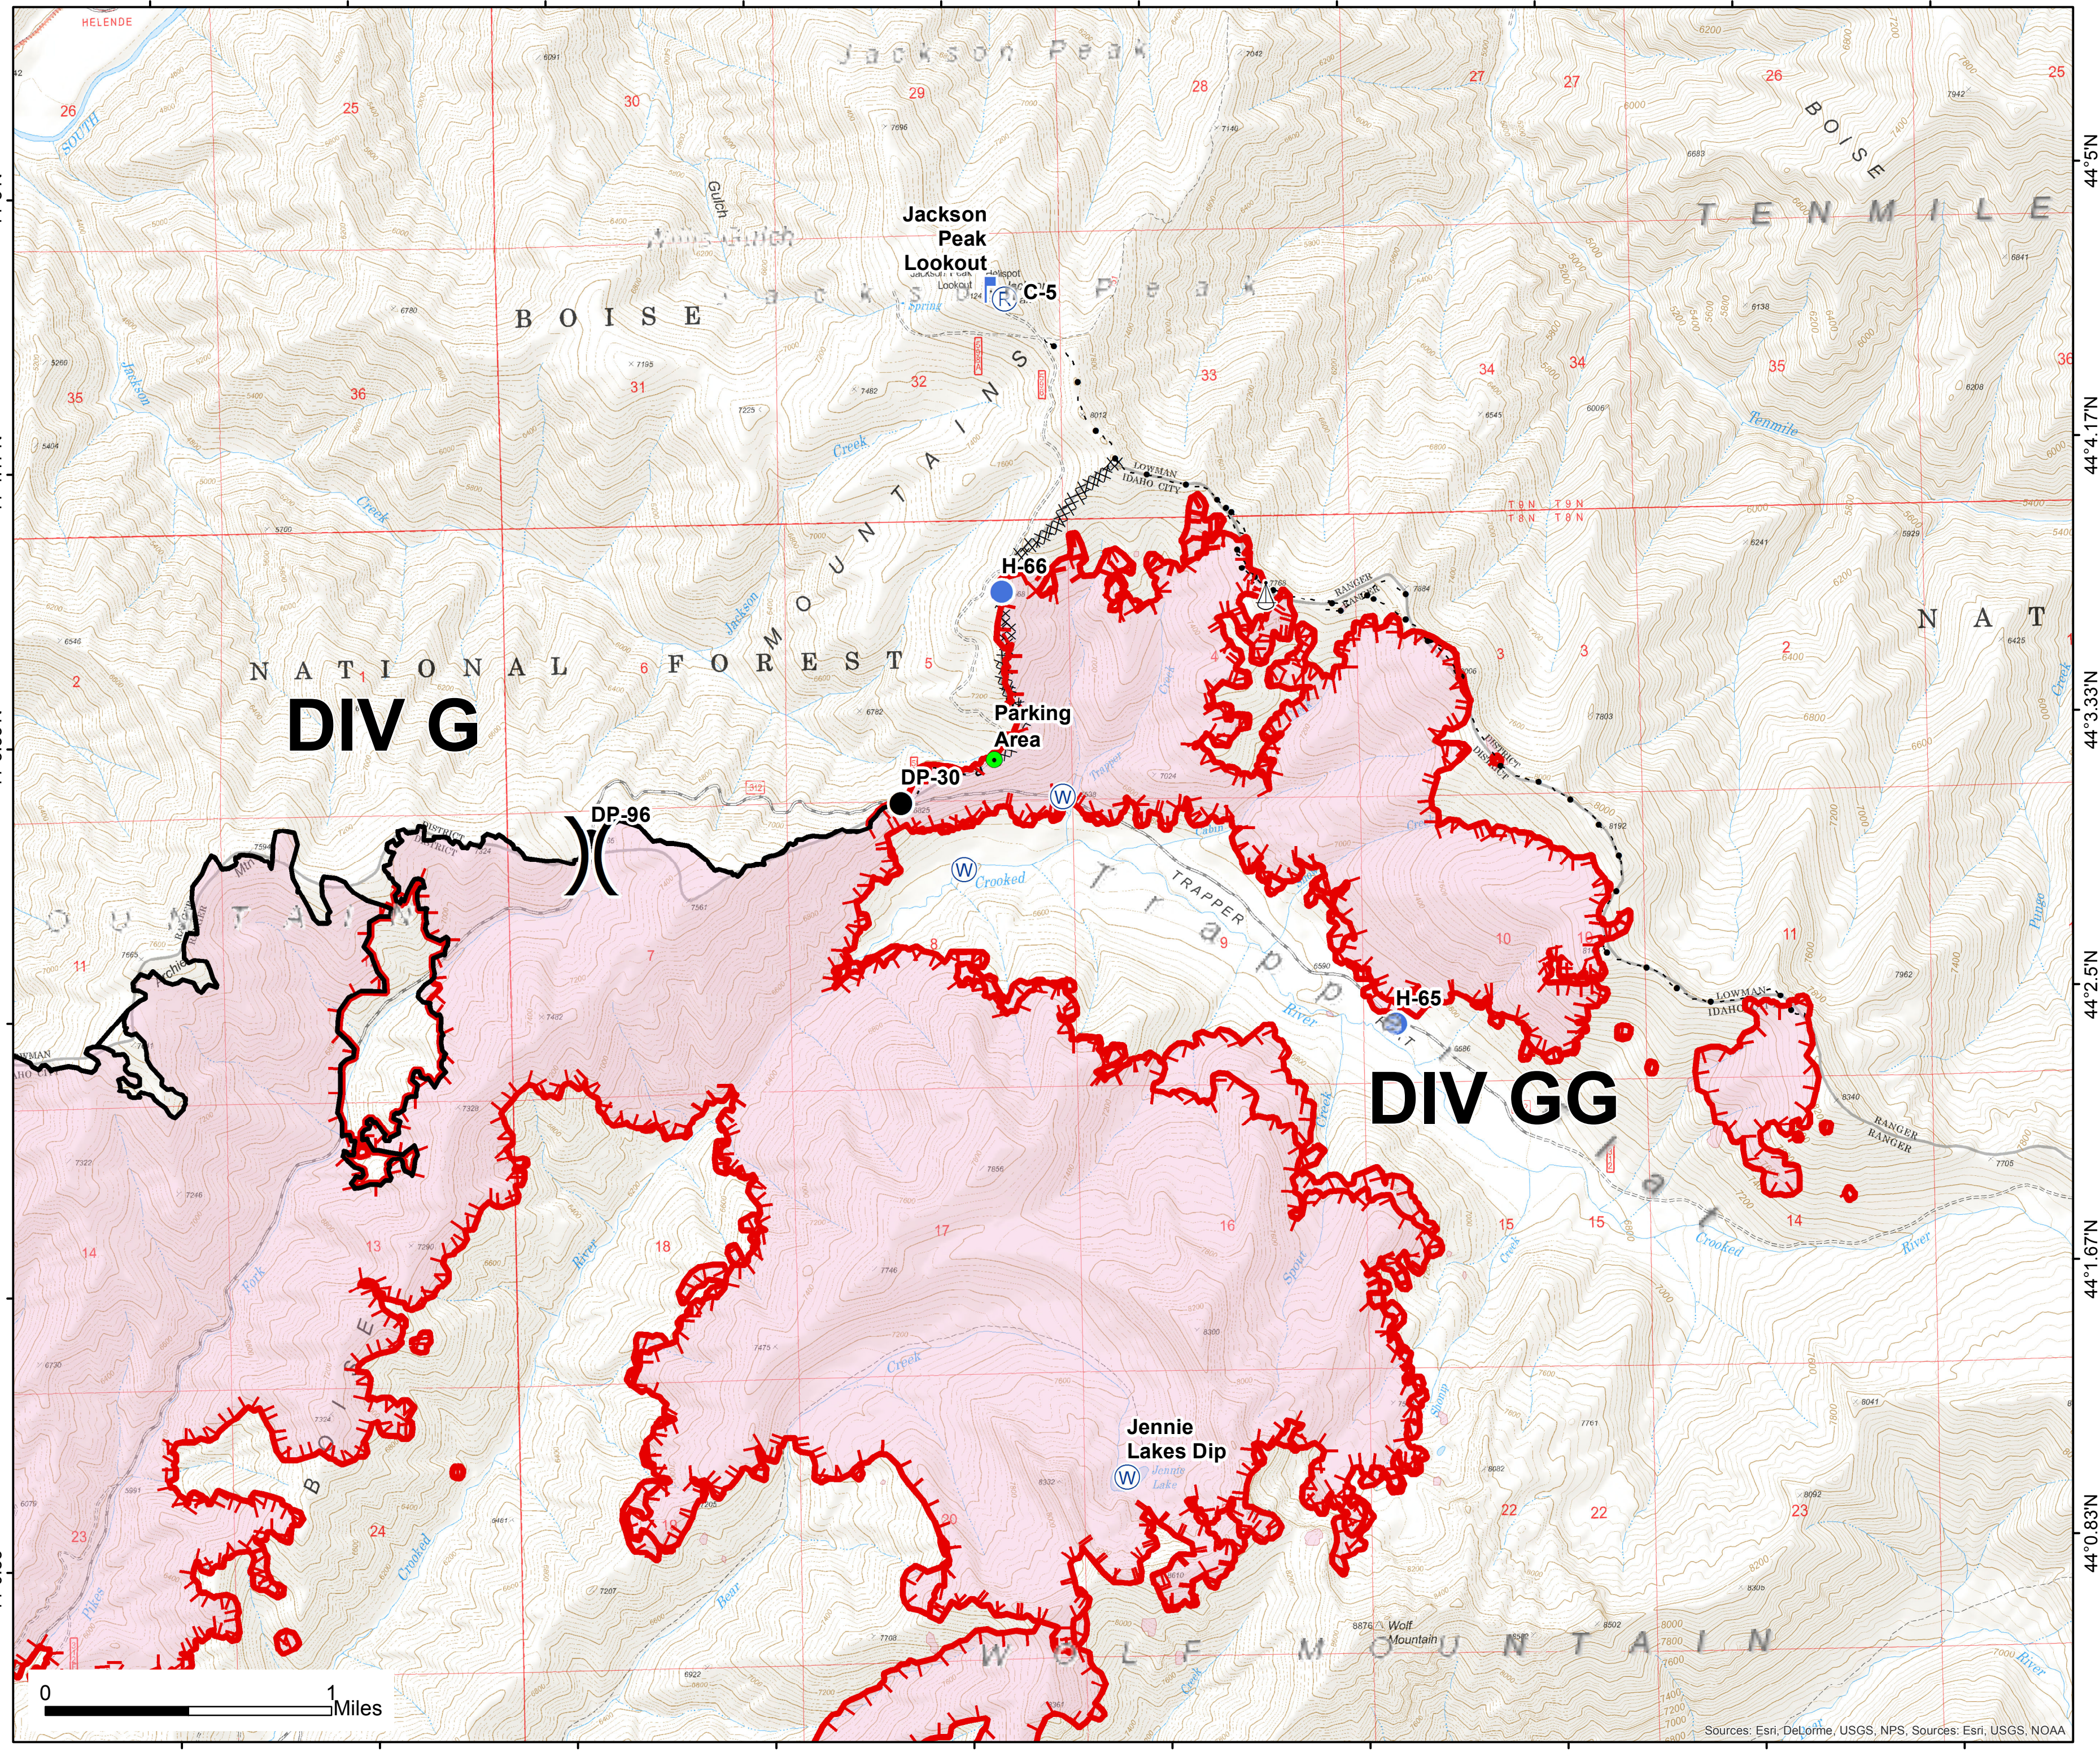

Pioneer Fire
ID-BOF-000539
August 19, 2016
81,450 Acres

DIV G / DIV GG
Page 8

- EventPoint**
Feature Category (Point Type)
- Drop Point
 - Helispot
 - Highlighted Geographic Feature
 - Lookout
 - Pump
 - Repeater
 - Sling Site
 - Water Source
 - Division Break

- EventLine**
Feature Category (Line Type)
- Uncontrolled Fire Edge
 - Completed Line
 - Road as Completed Line
 - Completed Dozer Line
 - Highlighted Manmade Feature
- EventPolygon**
Feature Category (Polygon Type)
- Wildfire Daily Fire Perimeter

Southern Area Blue Team
 8/18/2016
 9:02:23 PM

Sources: Esri, DeLorme, USGS, NPS. Sources: Esri, USGS, NOAA