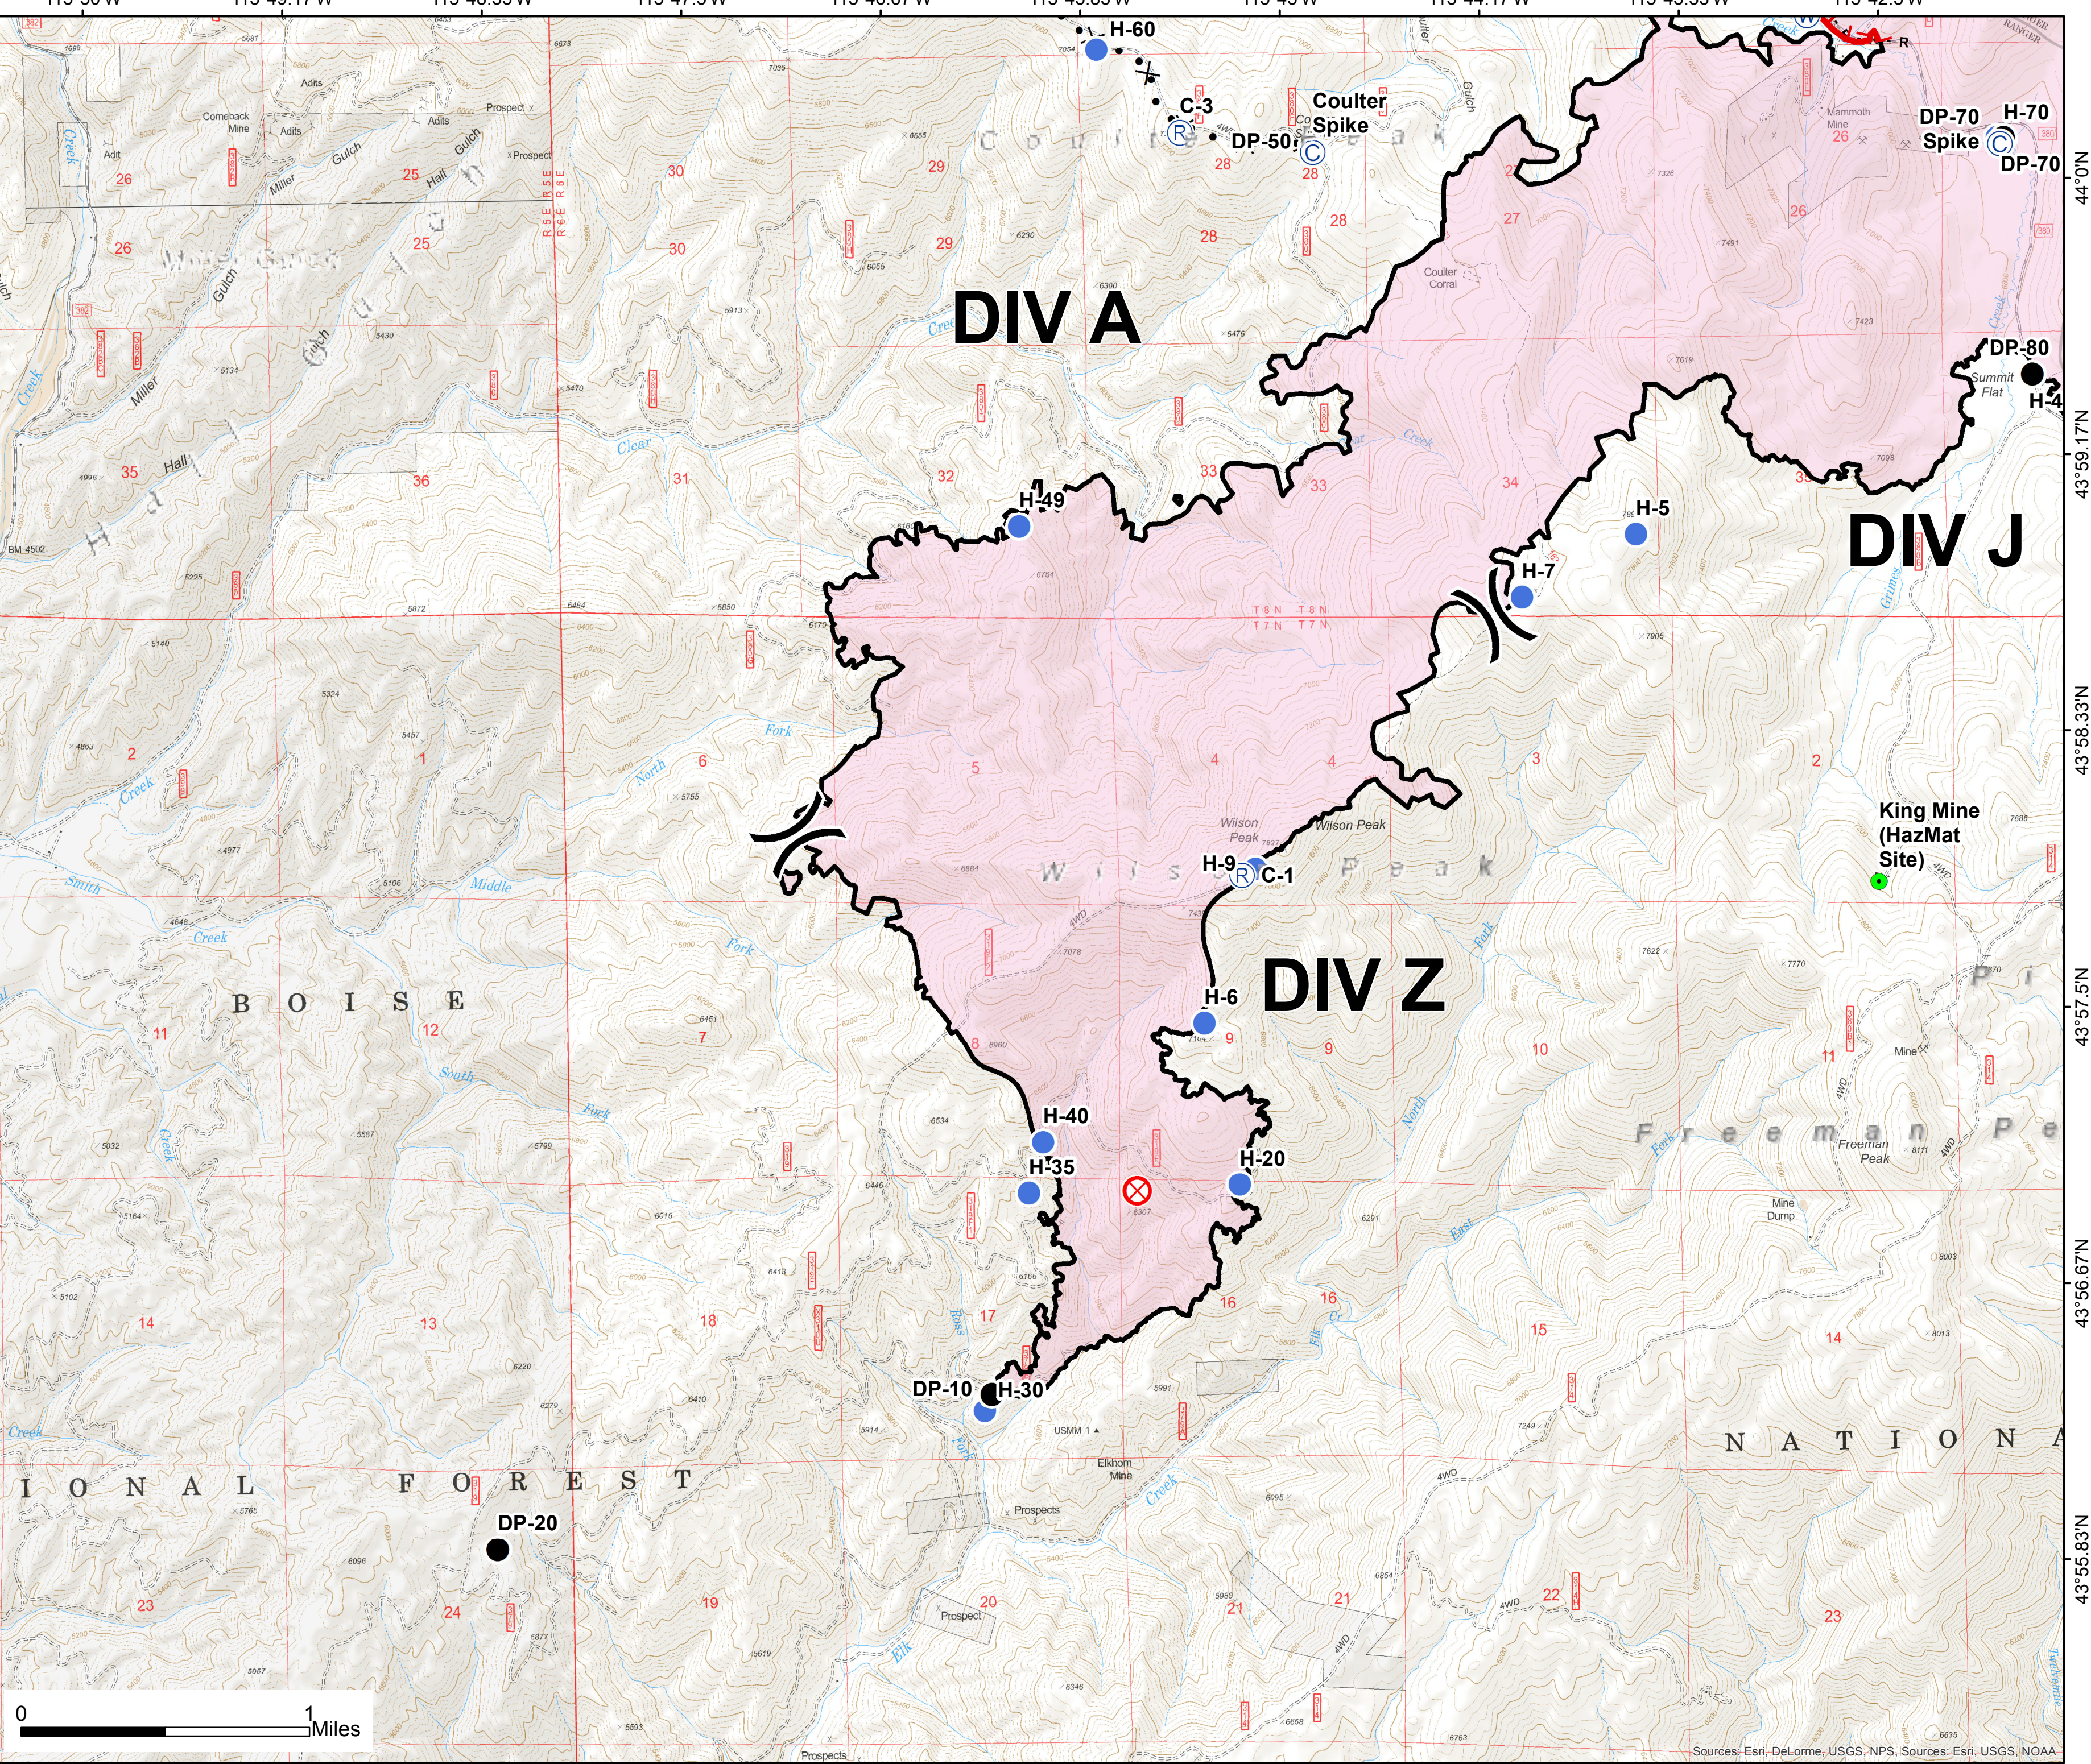

Pioneer Fire
ID-BOF-000539
August 19, 2016
81,450 Acres

DIV J/DIV Z/DIV A
Page 1

- EventPoint**
Feature Category (Point Type)
- Camp
- Drop Point
- Fire Origin
- Helispot
- Highlighted Geographic Feature
- Repeater
- Water Source
- Division Break
- EventLine**
Feature Category (Line Type)
- Uncontrolled Fire Edge
- Completed Line
- Road as Completed Line
- Proposed Dozer Line
- EventPolygon**
Feature Category (Polygon Type)
- Wildfire Daily Fire Perimeter

Southern Area Blue Team
8/18/2016
8:51:20 PM

Sources: Esri, DeLorme, USGS, NPS, Sources: Esri, USGS, NOAA