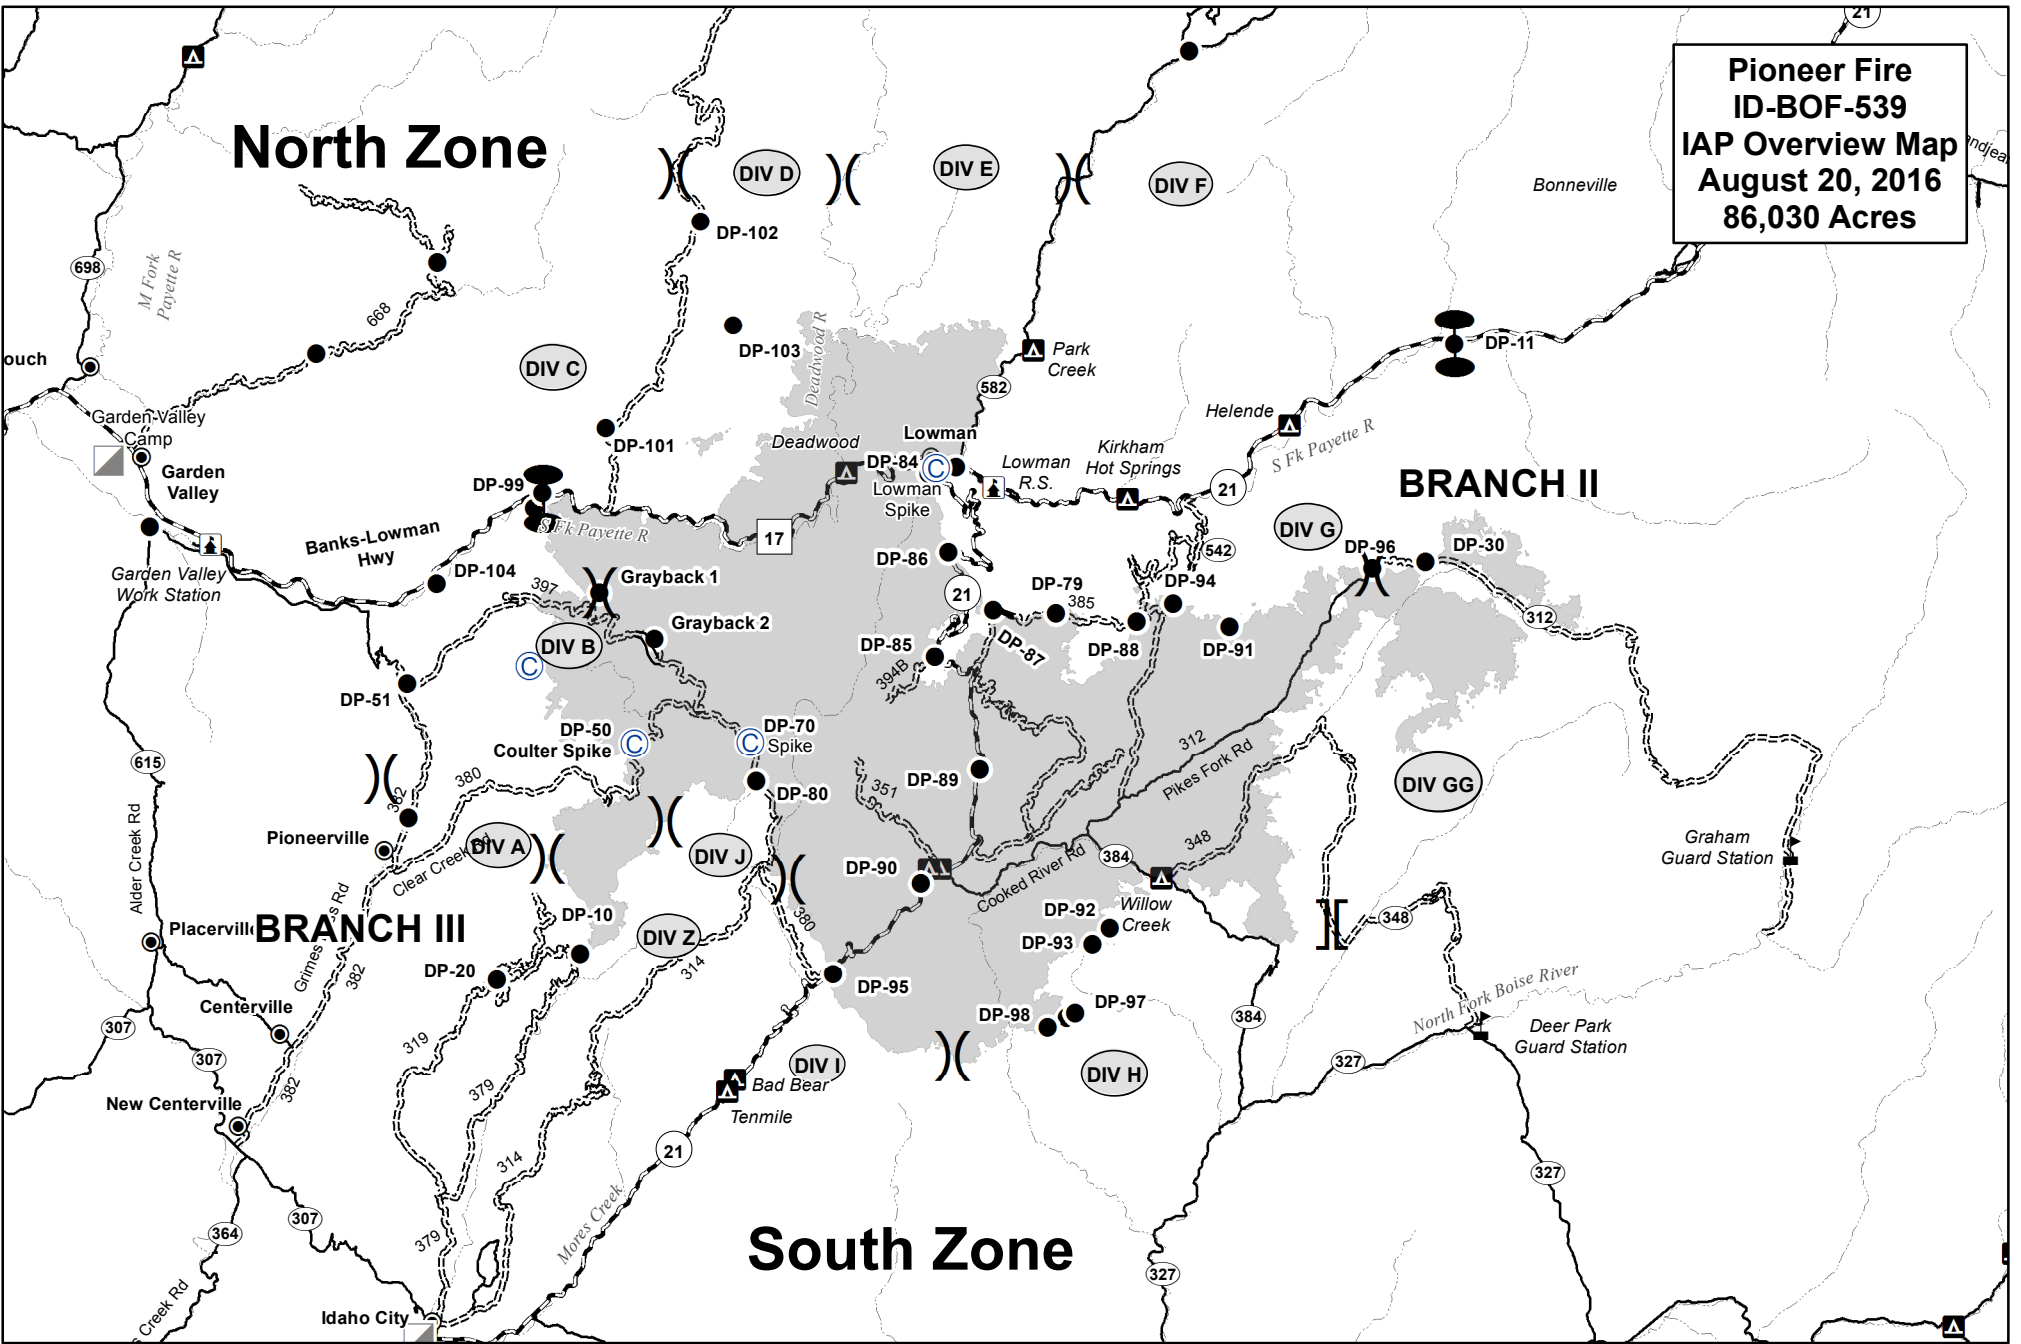

**Pioneer Fire
ID-BOF-539
IAP Overview Map
August 20, 2016
86,030 Acres**

Zone Break
 Division Break
 Branch Break
 Camp
 Incident Command Post
 Drop Point
 Incident Base

Miles
2016-08-19 15:20 hrs sek