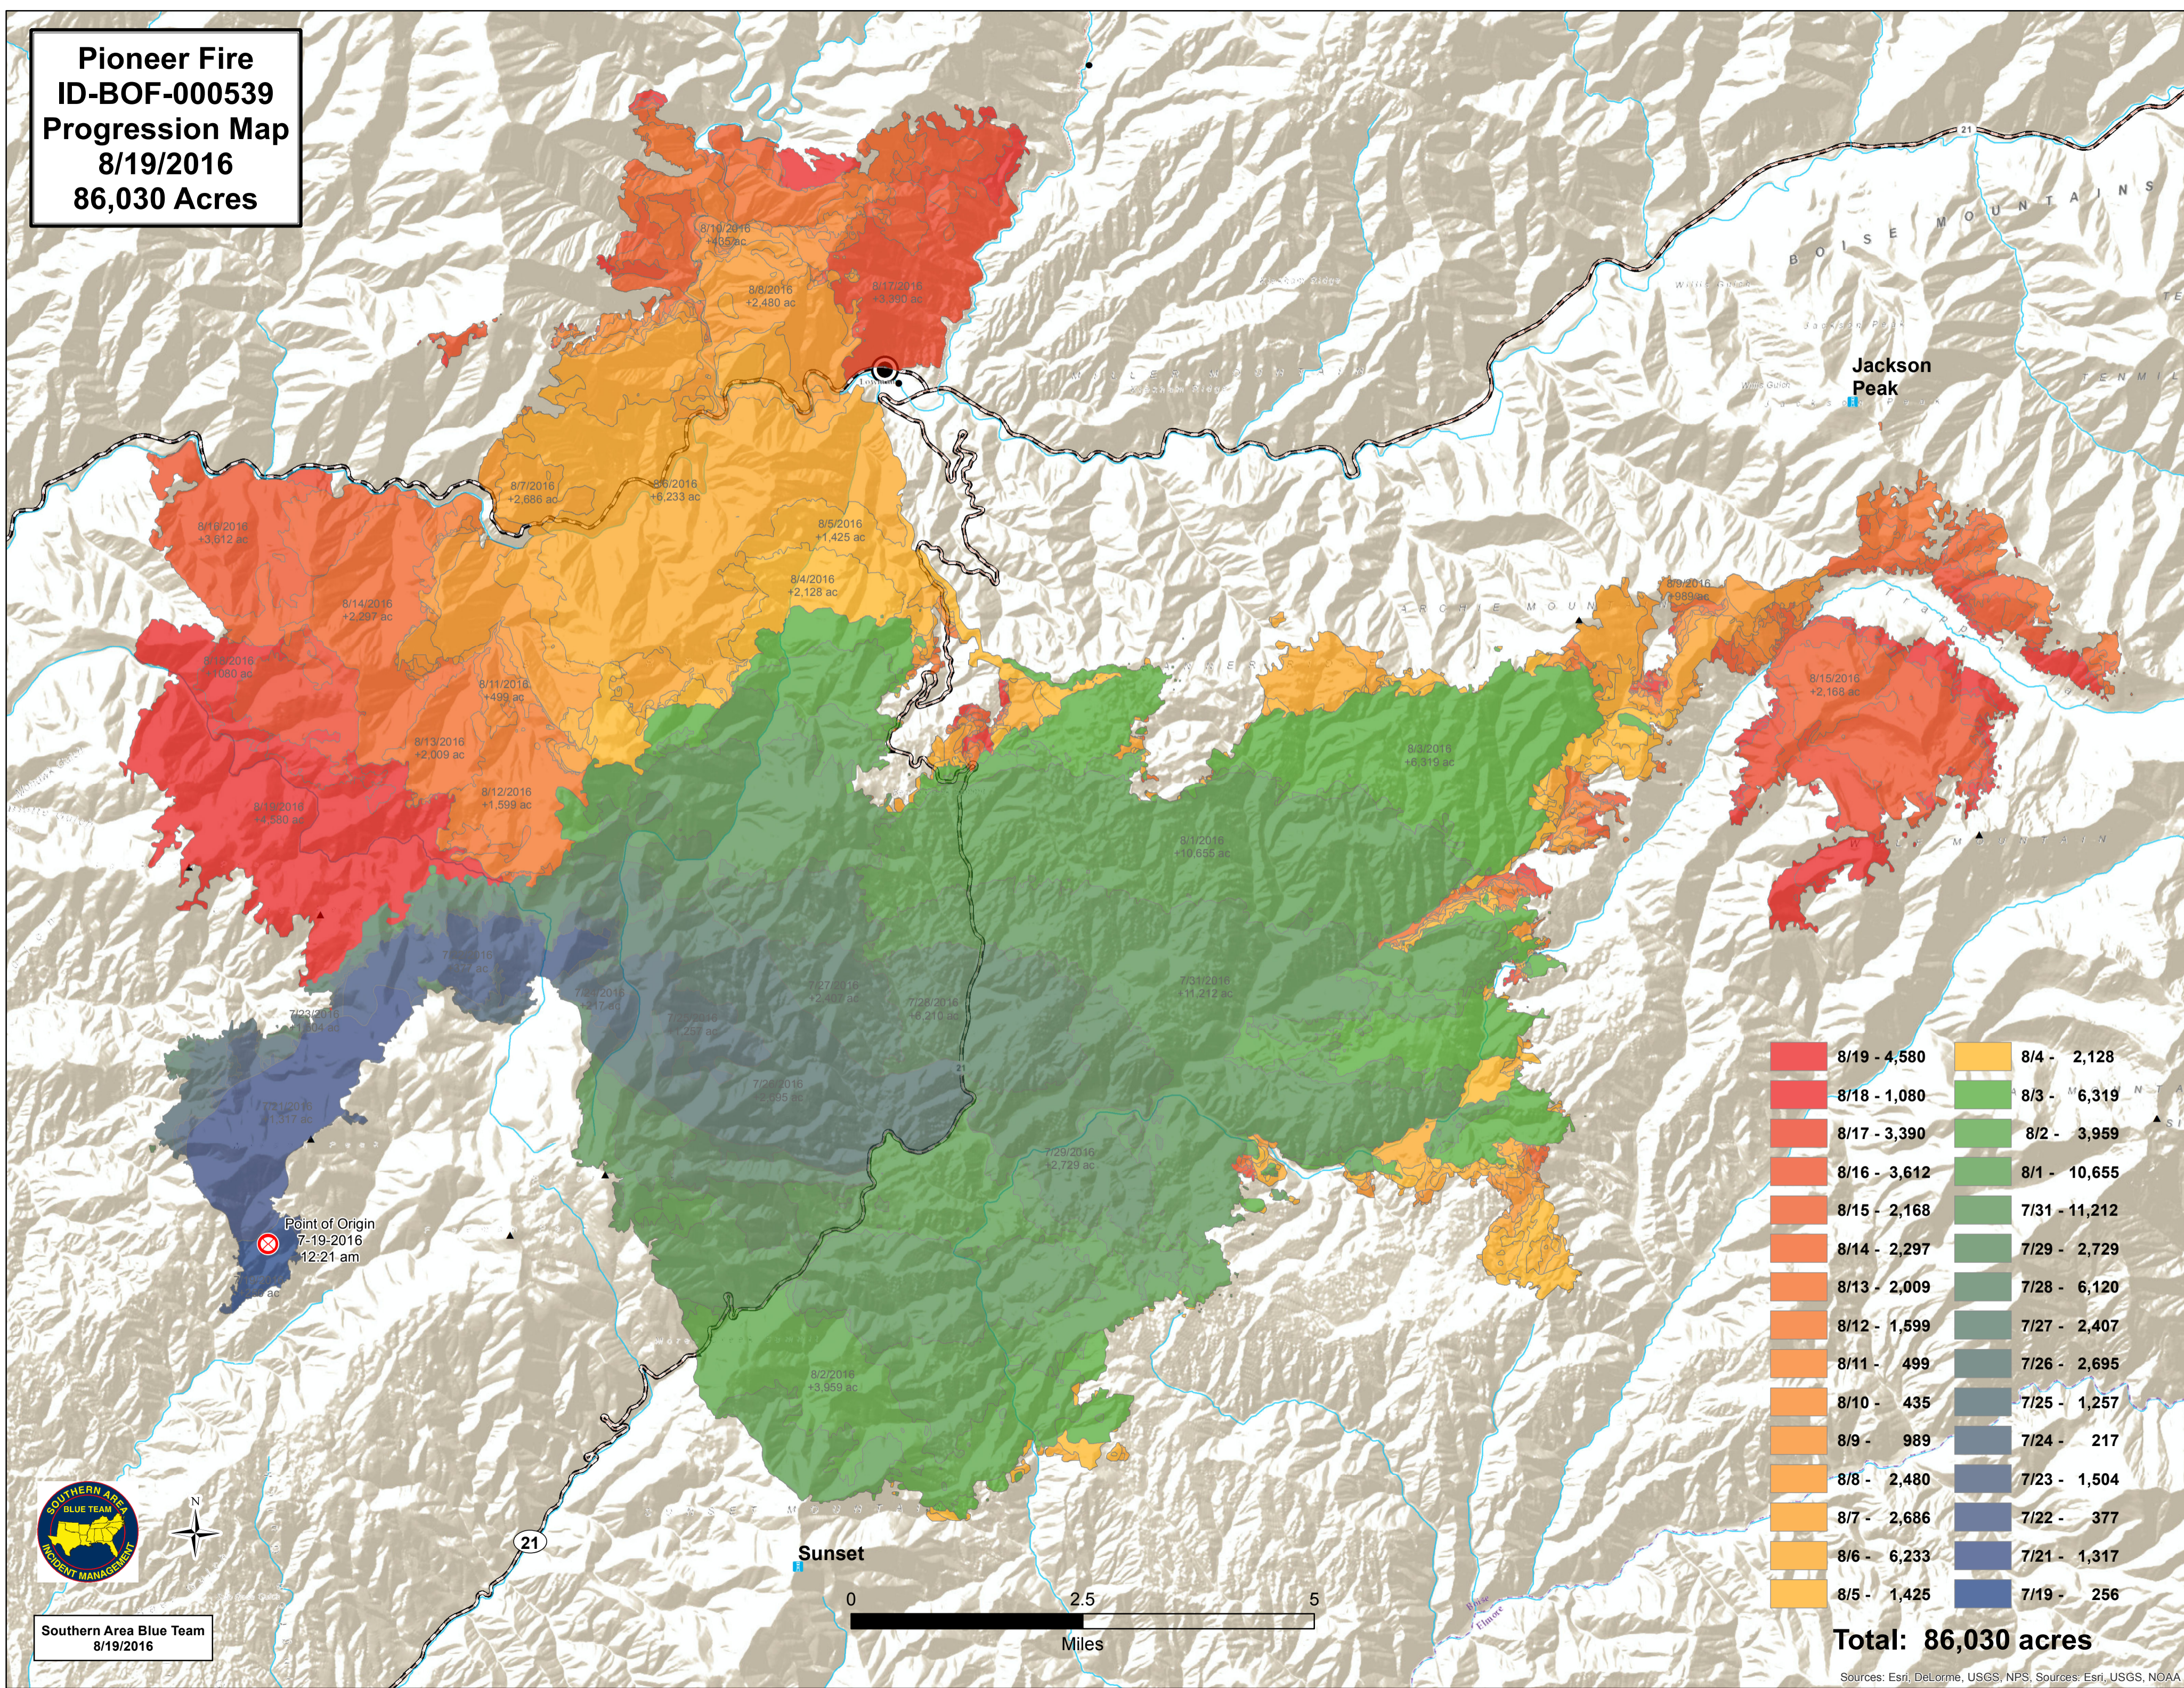

**Pioneer Fire
ID-BOF-000539
Progression Map
8/19/2016
86,030 Acres**

Point of Origin
7-19-2016
12:21 am

8/19 - 4,580	8/4 - 2,128
8/18 - 1,080	8/3 - 6,319
8/17 - 3,390	8/2 - 3,959
8/16 - 3,612	8/1 - 10,655
8/15 - 2,168	7/31 - 11,212
8/14 - 2,297	7/29 - 2,729
8/13 - 2,009	7/28 - 6,120
8/12 - 1,599	7/27 - 2,407
8/11 - 499	7/26 - 2,695
8/10 - 435	7/25 - 1,257
8/9 - 989	7/24 - 217
8/8 - 2,480	7/23 - 1,504
8/7 - 2,686	7/22 - 377
8/6 - 6,233	7/21 - 1,317
8/5 - 1,425	7/19 - 256

Total: 86,030 acres

Southern Area Blue Team
8/19/2016

Sunset

Sources: Esri, DeLorme, USGS, NPS, Sources: Esri, USGS, NOAA