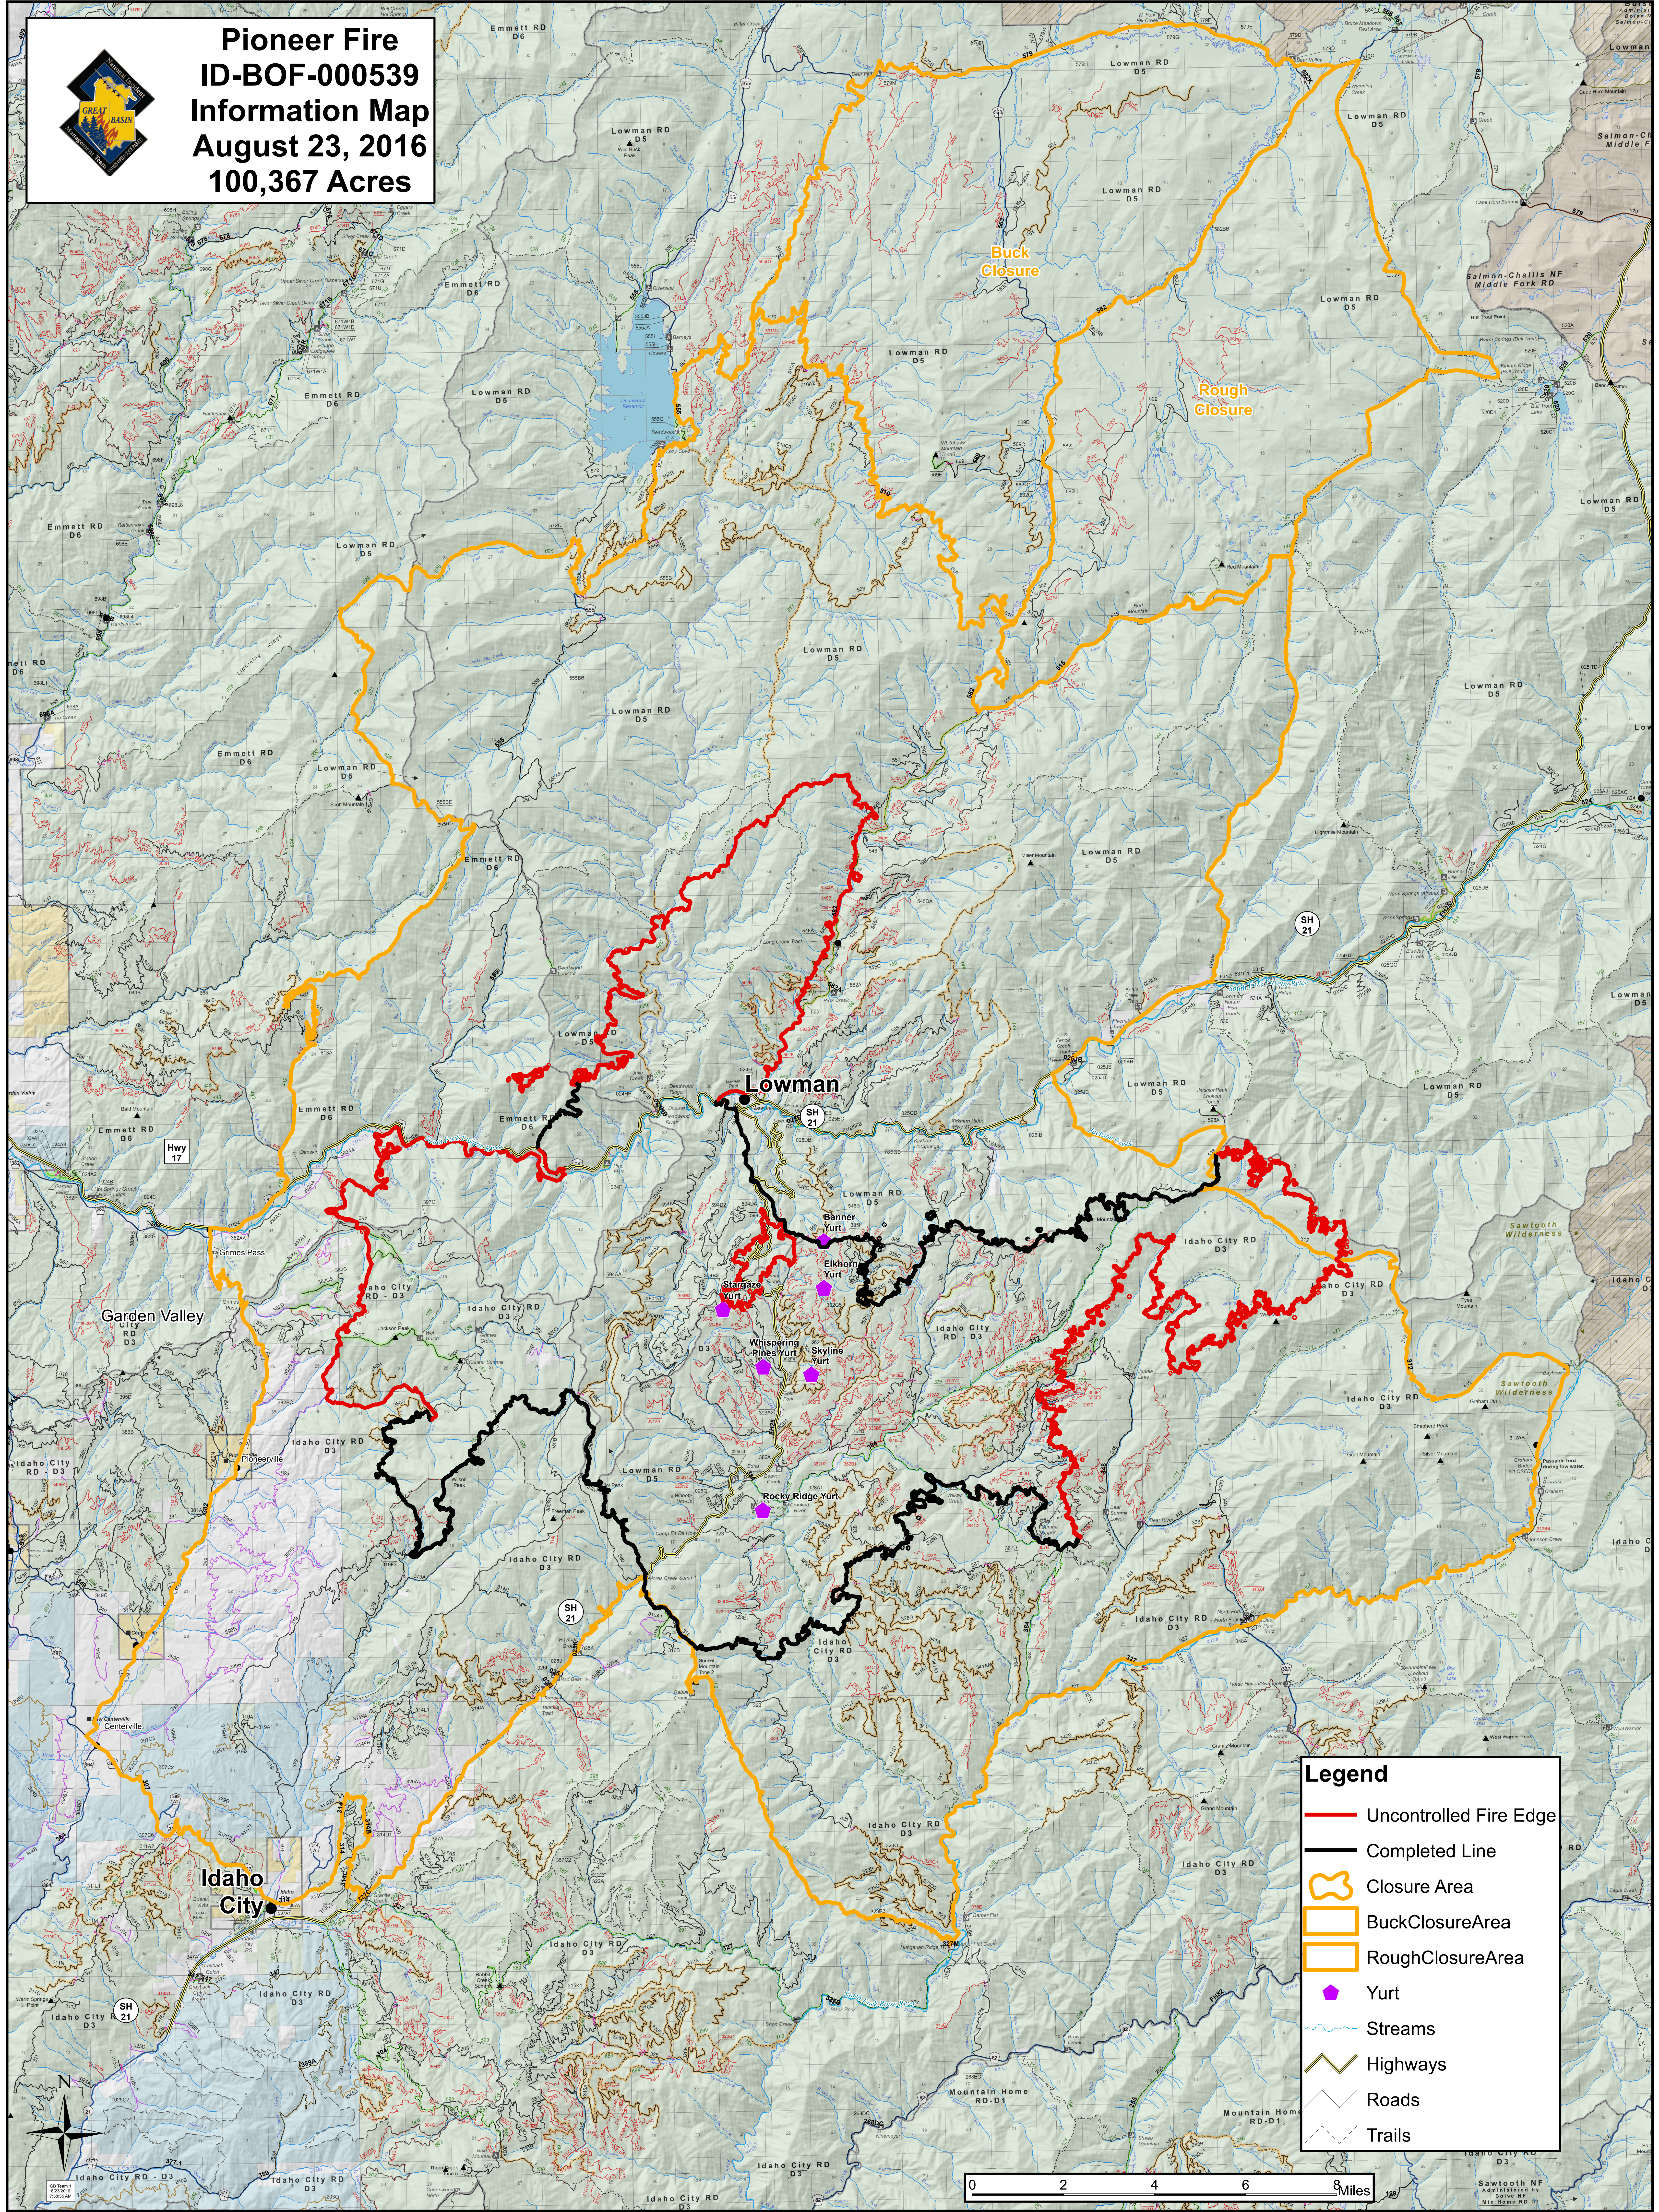

Pioneer Fire
ID-BOF-000539
Information Map
August 23, 2016
100,367 Acres

Legend

- Uncontrolled Fire Edge
- Completed Line
- Closure Area
- BuckClosureArea
- RoughClosureArea
- Yurt
- Streams
- Highways
- Roads
- Trails

Sawtooth NF
Administered by
BUREAU OF LAND MANAGEMENT