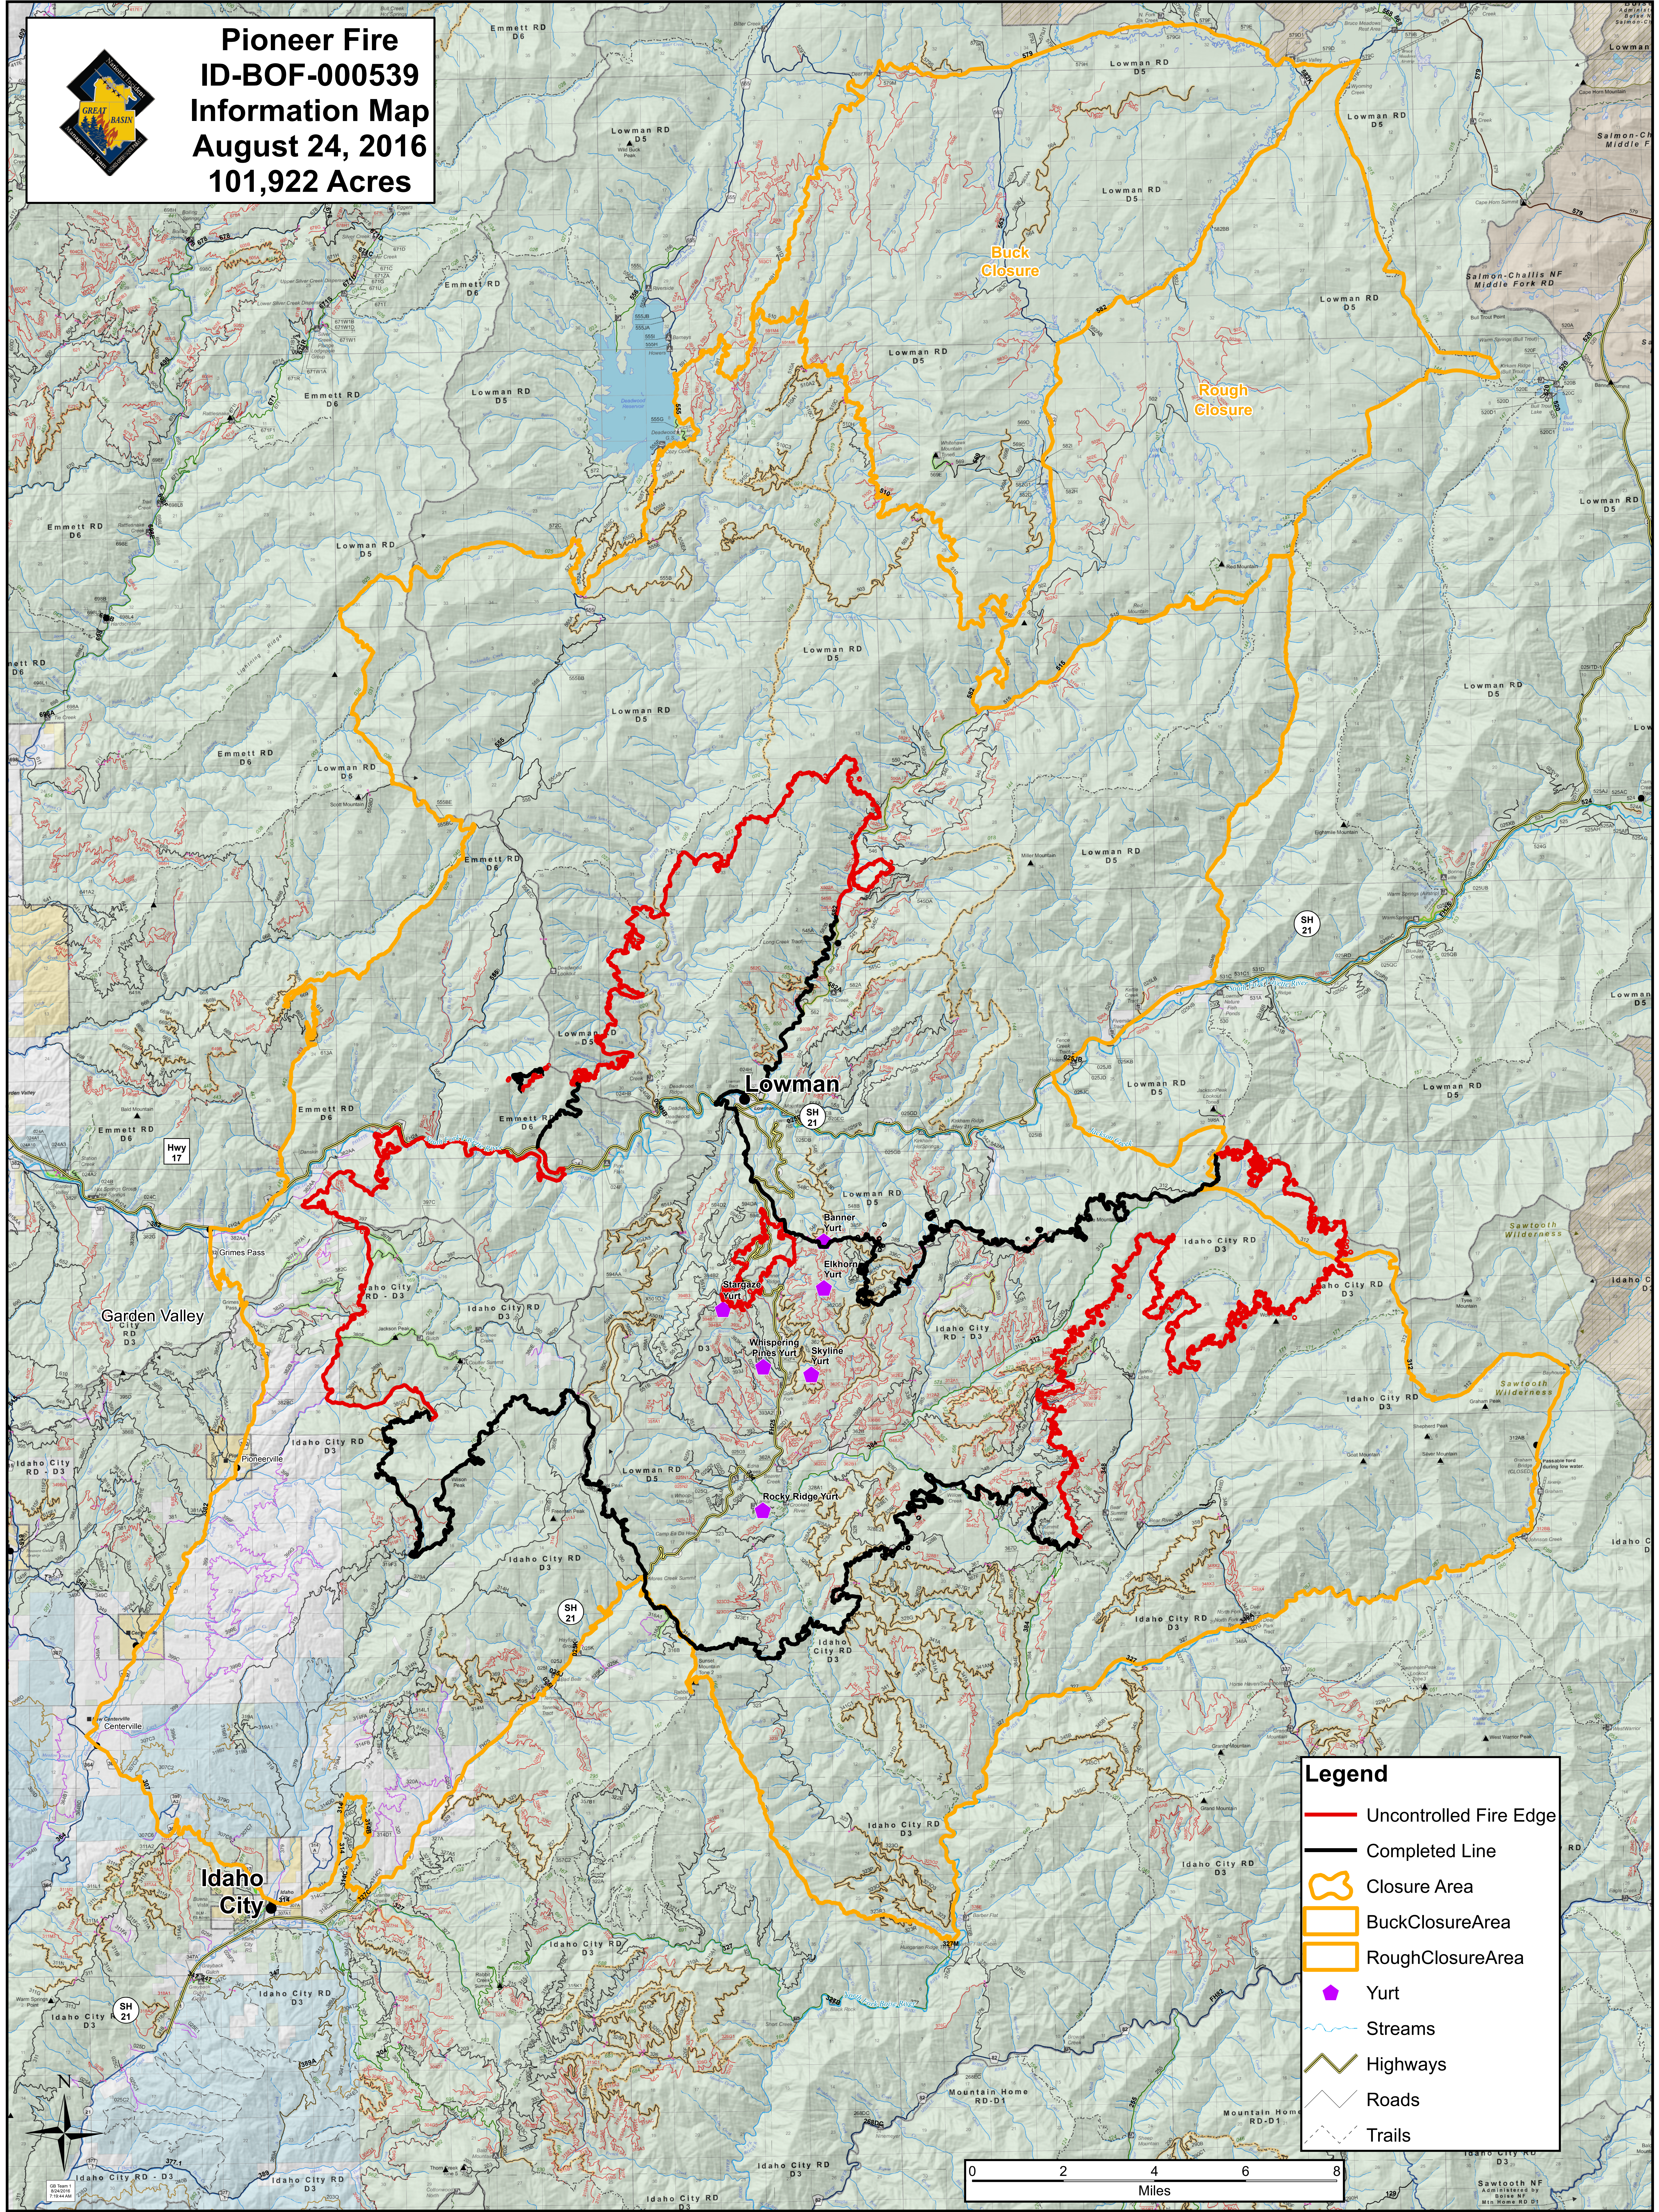

Pioneer Fire
ID-BOF-000539
Information Map
August 24, 2016
101,922 Acres

Legend

- Uncontrolled Fire Edge
- Completed Line
- Closure Area
- BuckClosureArea
- RoughClosureArea
- Yurt
- Streams
- Highways
- Roads
- Trails