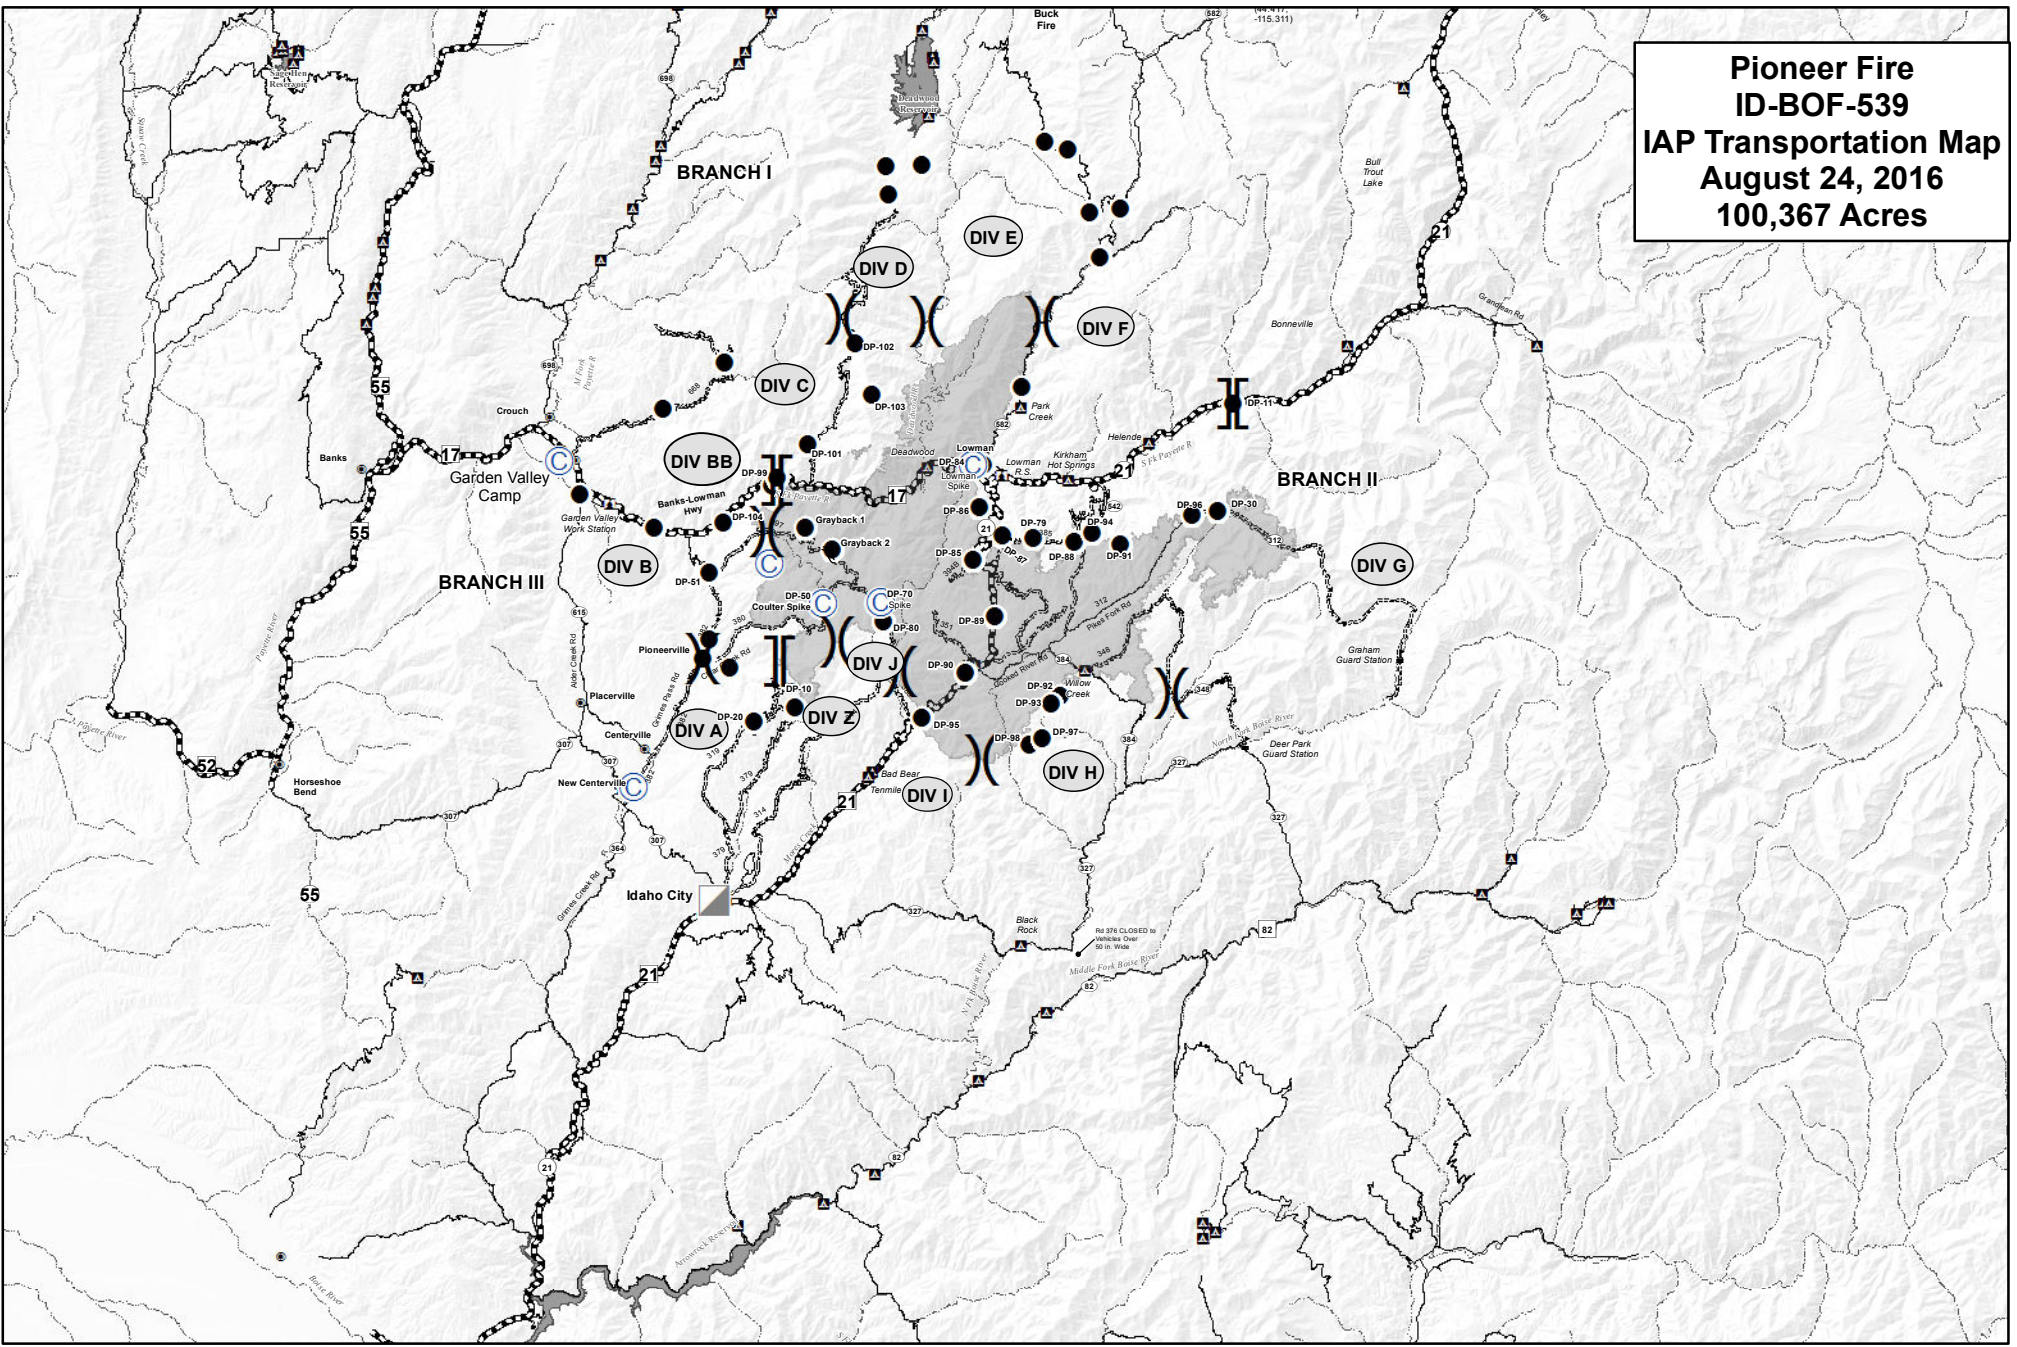

**Pioneer Fire
ID-BOF-539
IAP Transportation Map
August 24, 2016
100,367 Acres**

-  Zone Break
-  Division Break
-  Branch Break
-  Camp
-  Incident Command Post
-  Drop Point
-  Incident Base

Miles
2016-08-23 20:08 hrs sek