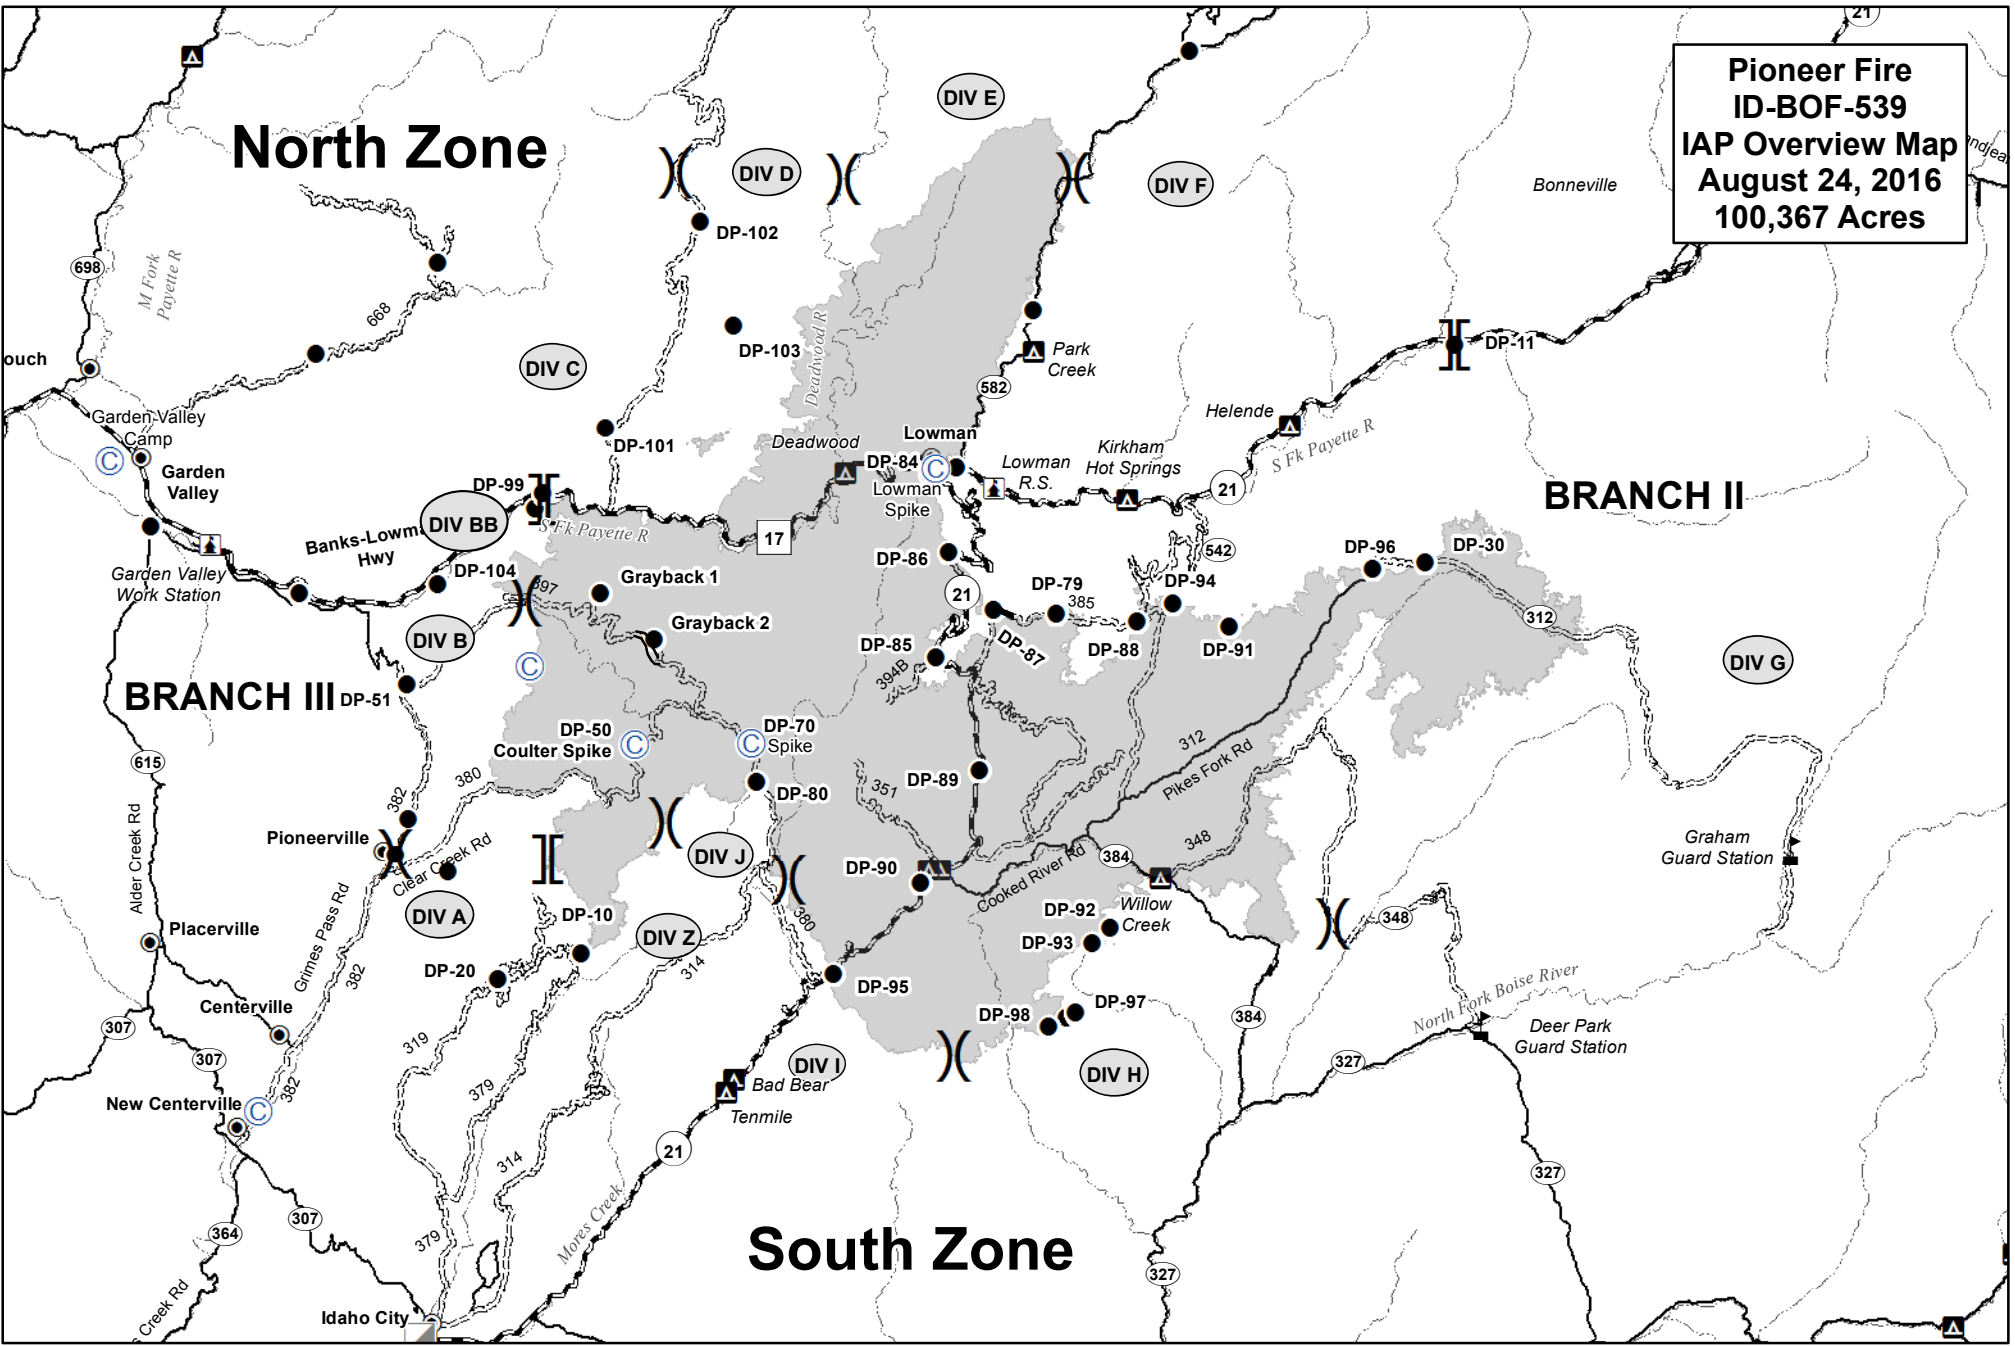

**Pioneer Fire
ID-BOF-539
IAP Overview Map
August 24, 2016
100,367 Acres**

Zone Break
 Division Break
 Branch Break
 Camp
 Incident Command Post
 Drop Point
 Incident Base

Miles
2016-08-23 20:07 hrs sek