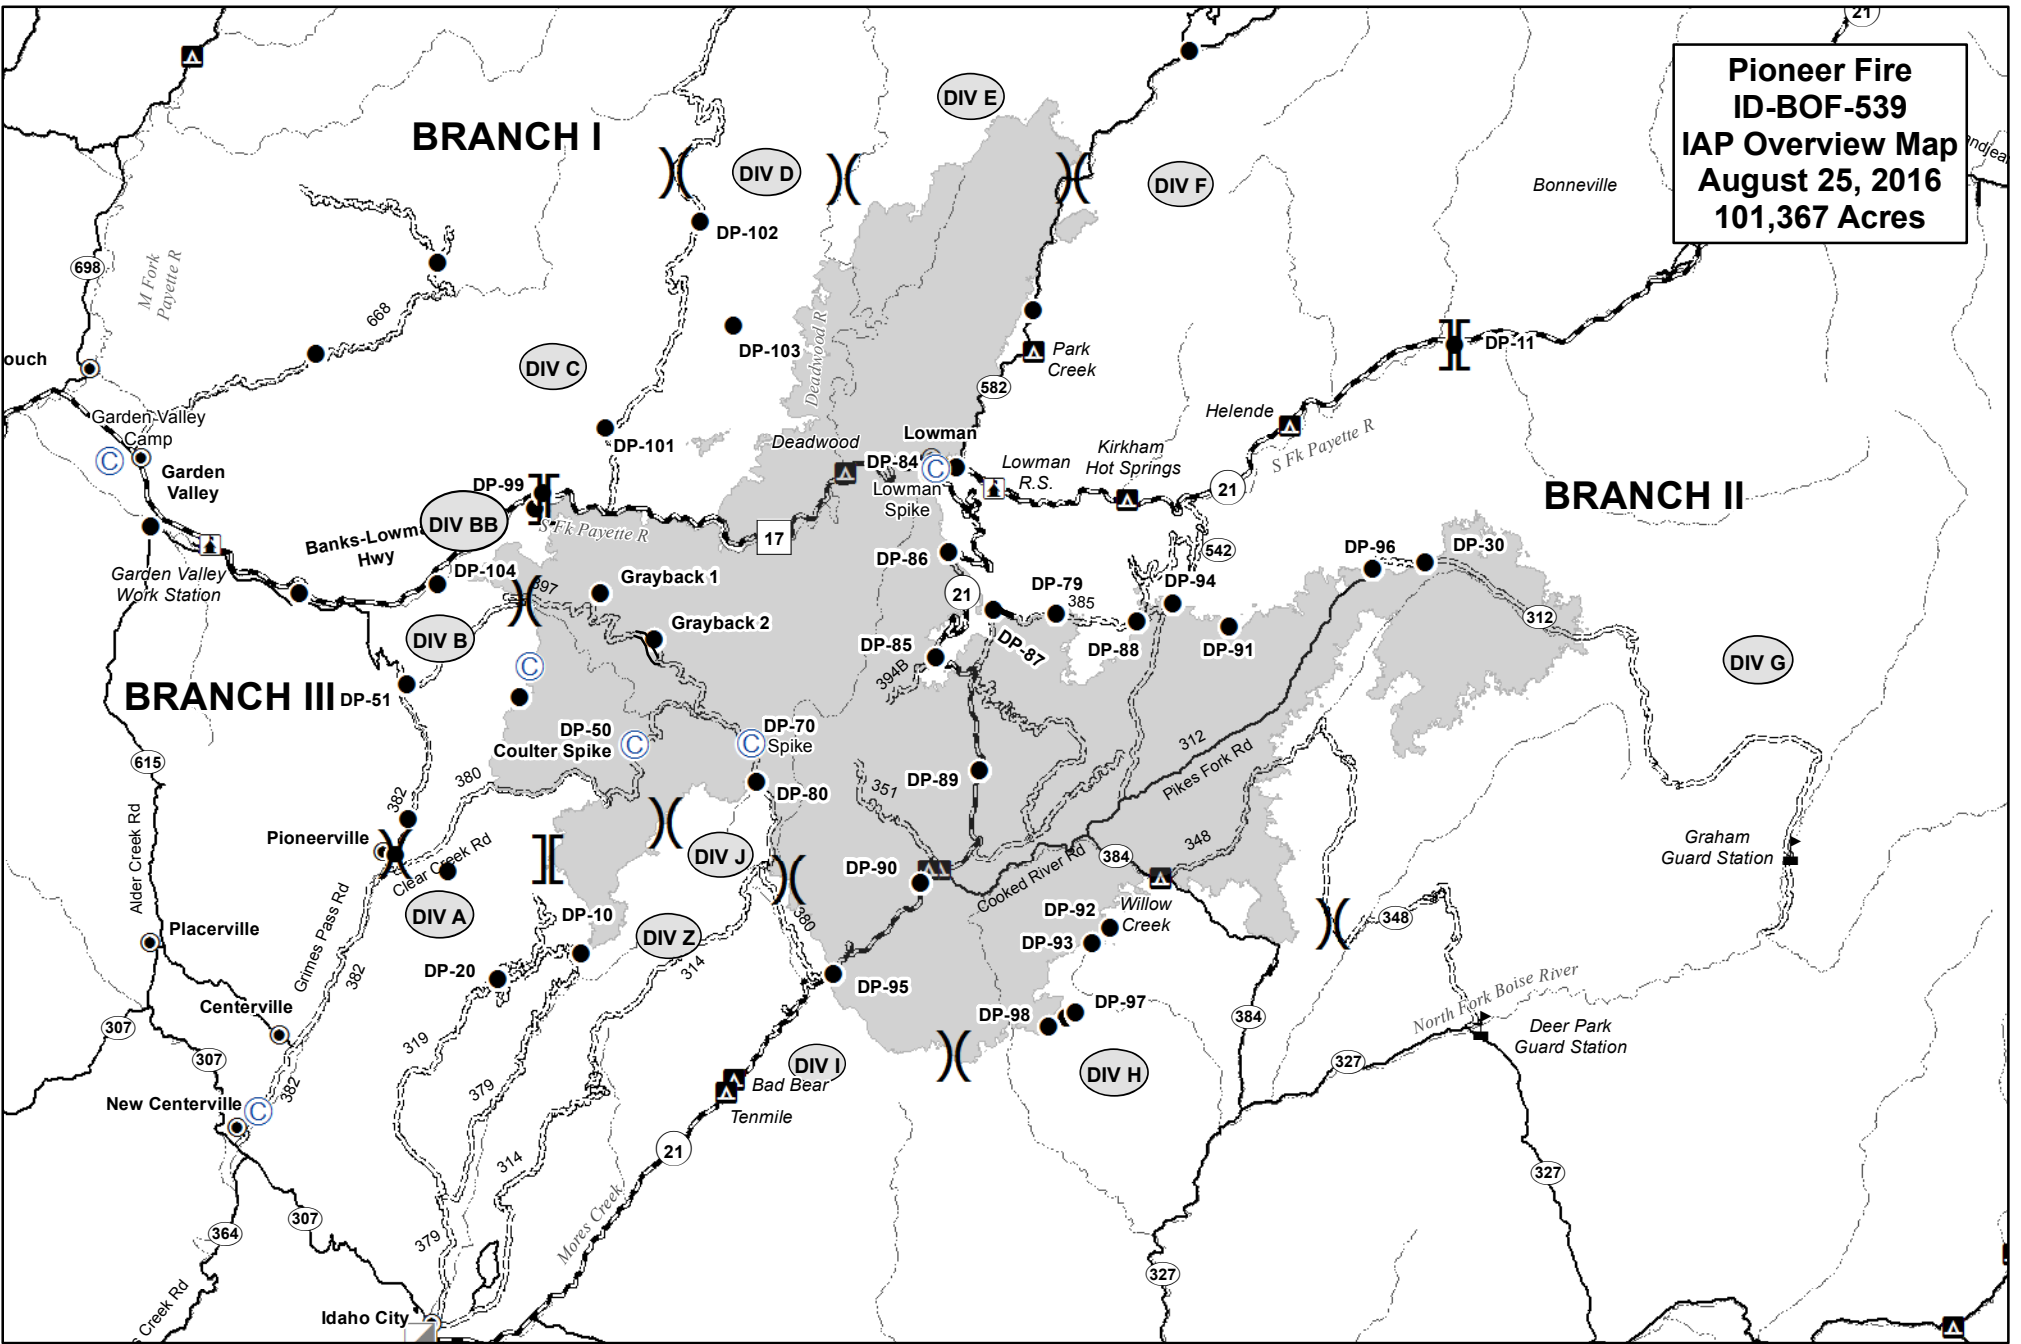

**Pioneer Fire  
ID-BOF-539  
IAP Overview Map  
August 25, 2016  
101,367 Acres**

Zone Break   
 Division Break   
 Branch Break   
 Camp   
 Incident Command Post   
 Drop Point   
 Incident Base