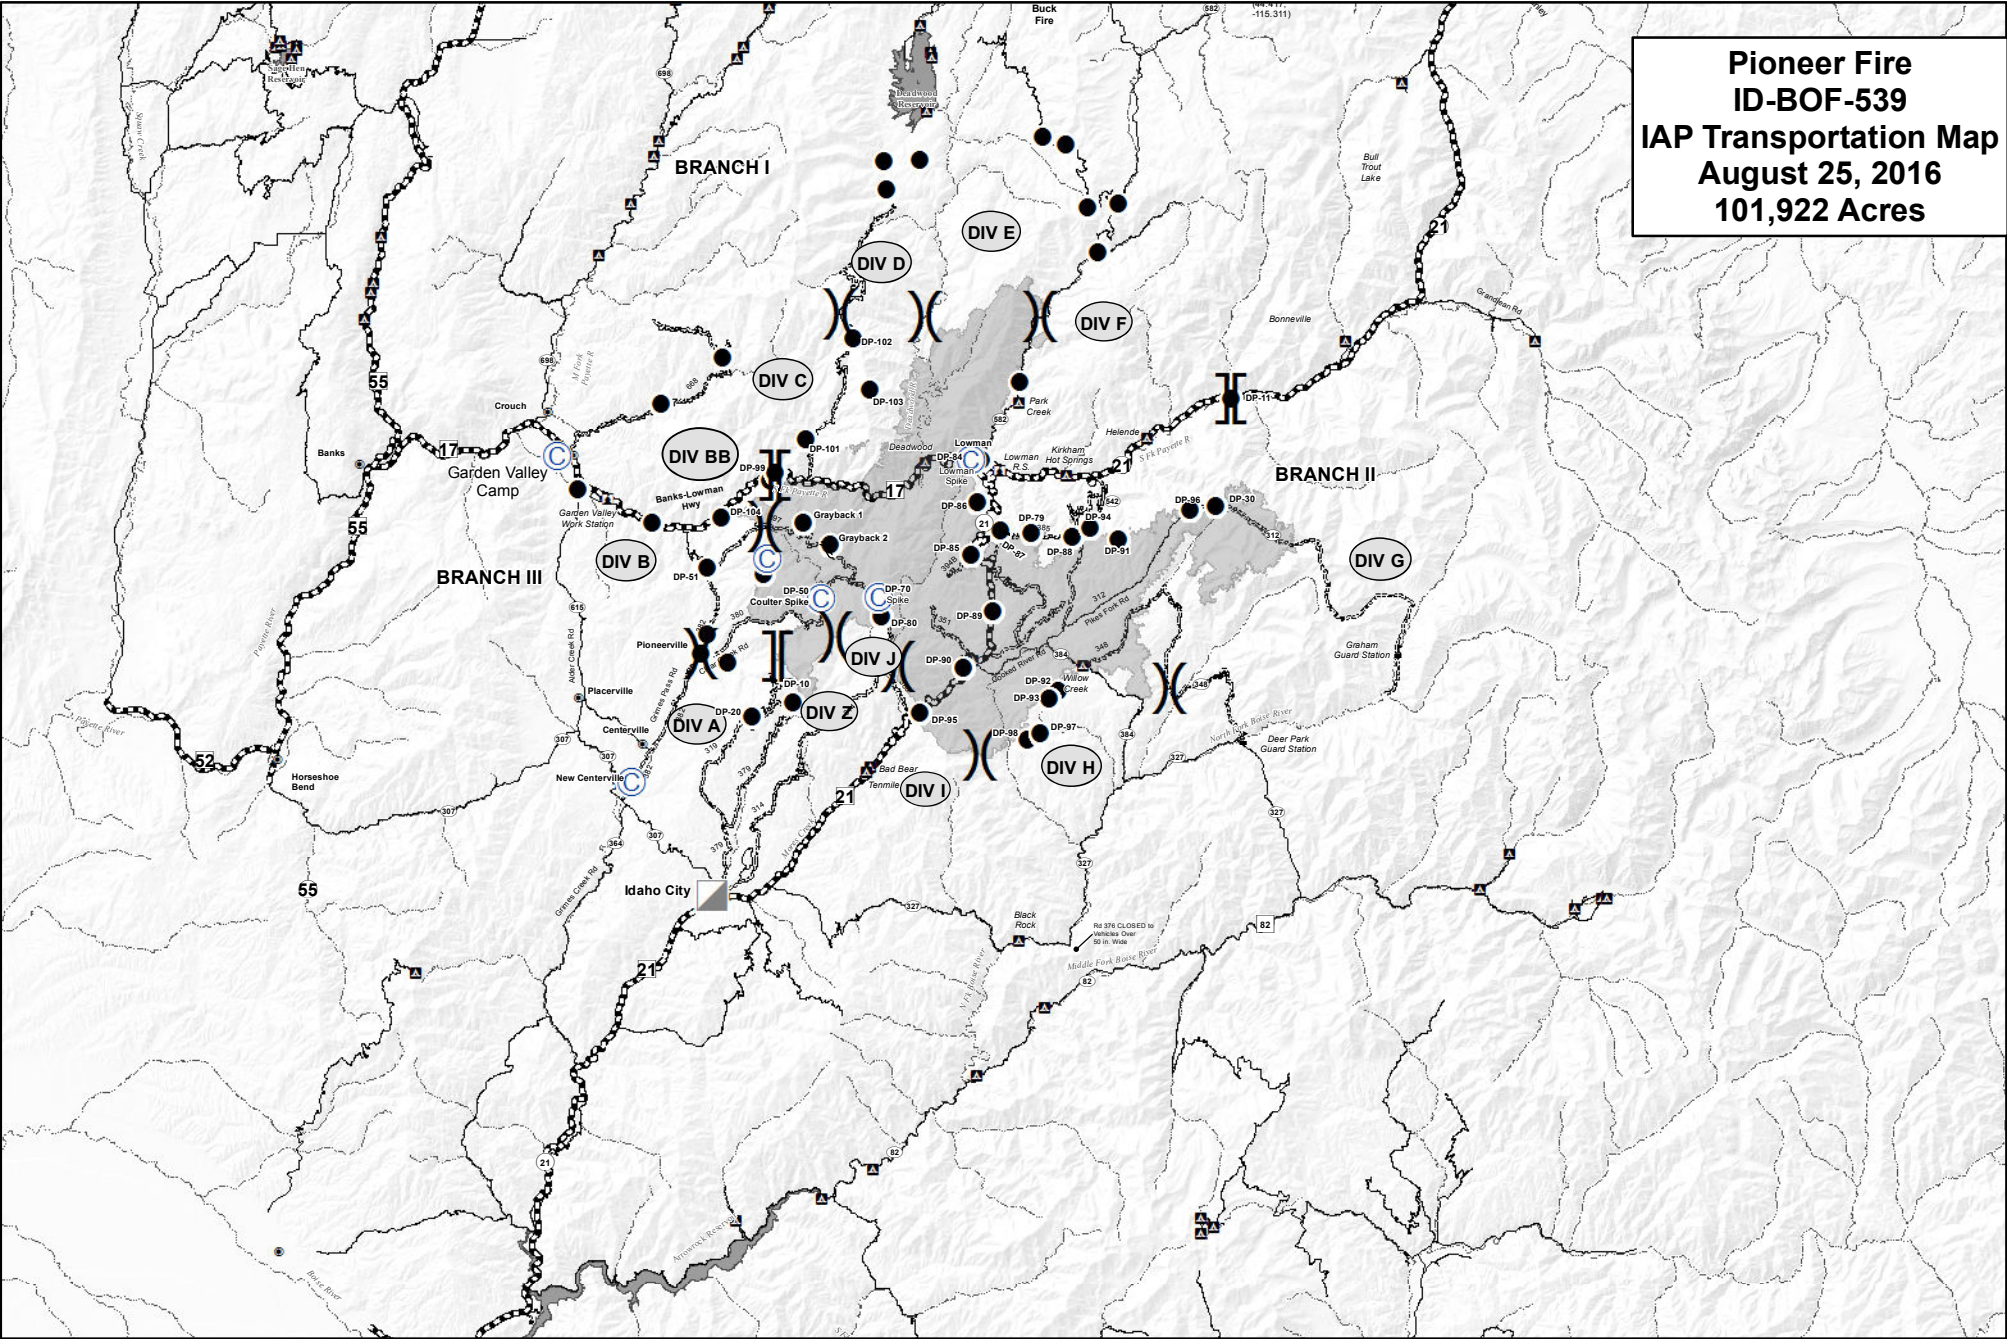

**Pioneer Fire
ID-BOF-539
IAP Transportation Map
August 25, 2016
101,922 Acres**

Zone Break
 Division Break
 Branch Break
 Camp
 Incident Command Post
 Drop Point
 Incident Base

Miles
2016-08-24 20:08 hrs sek