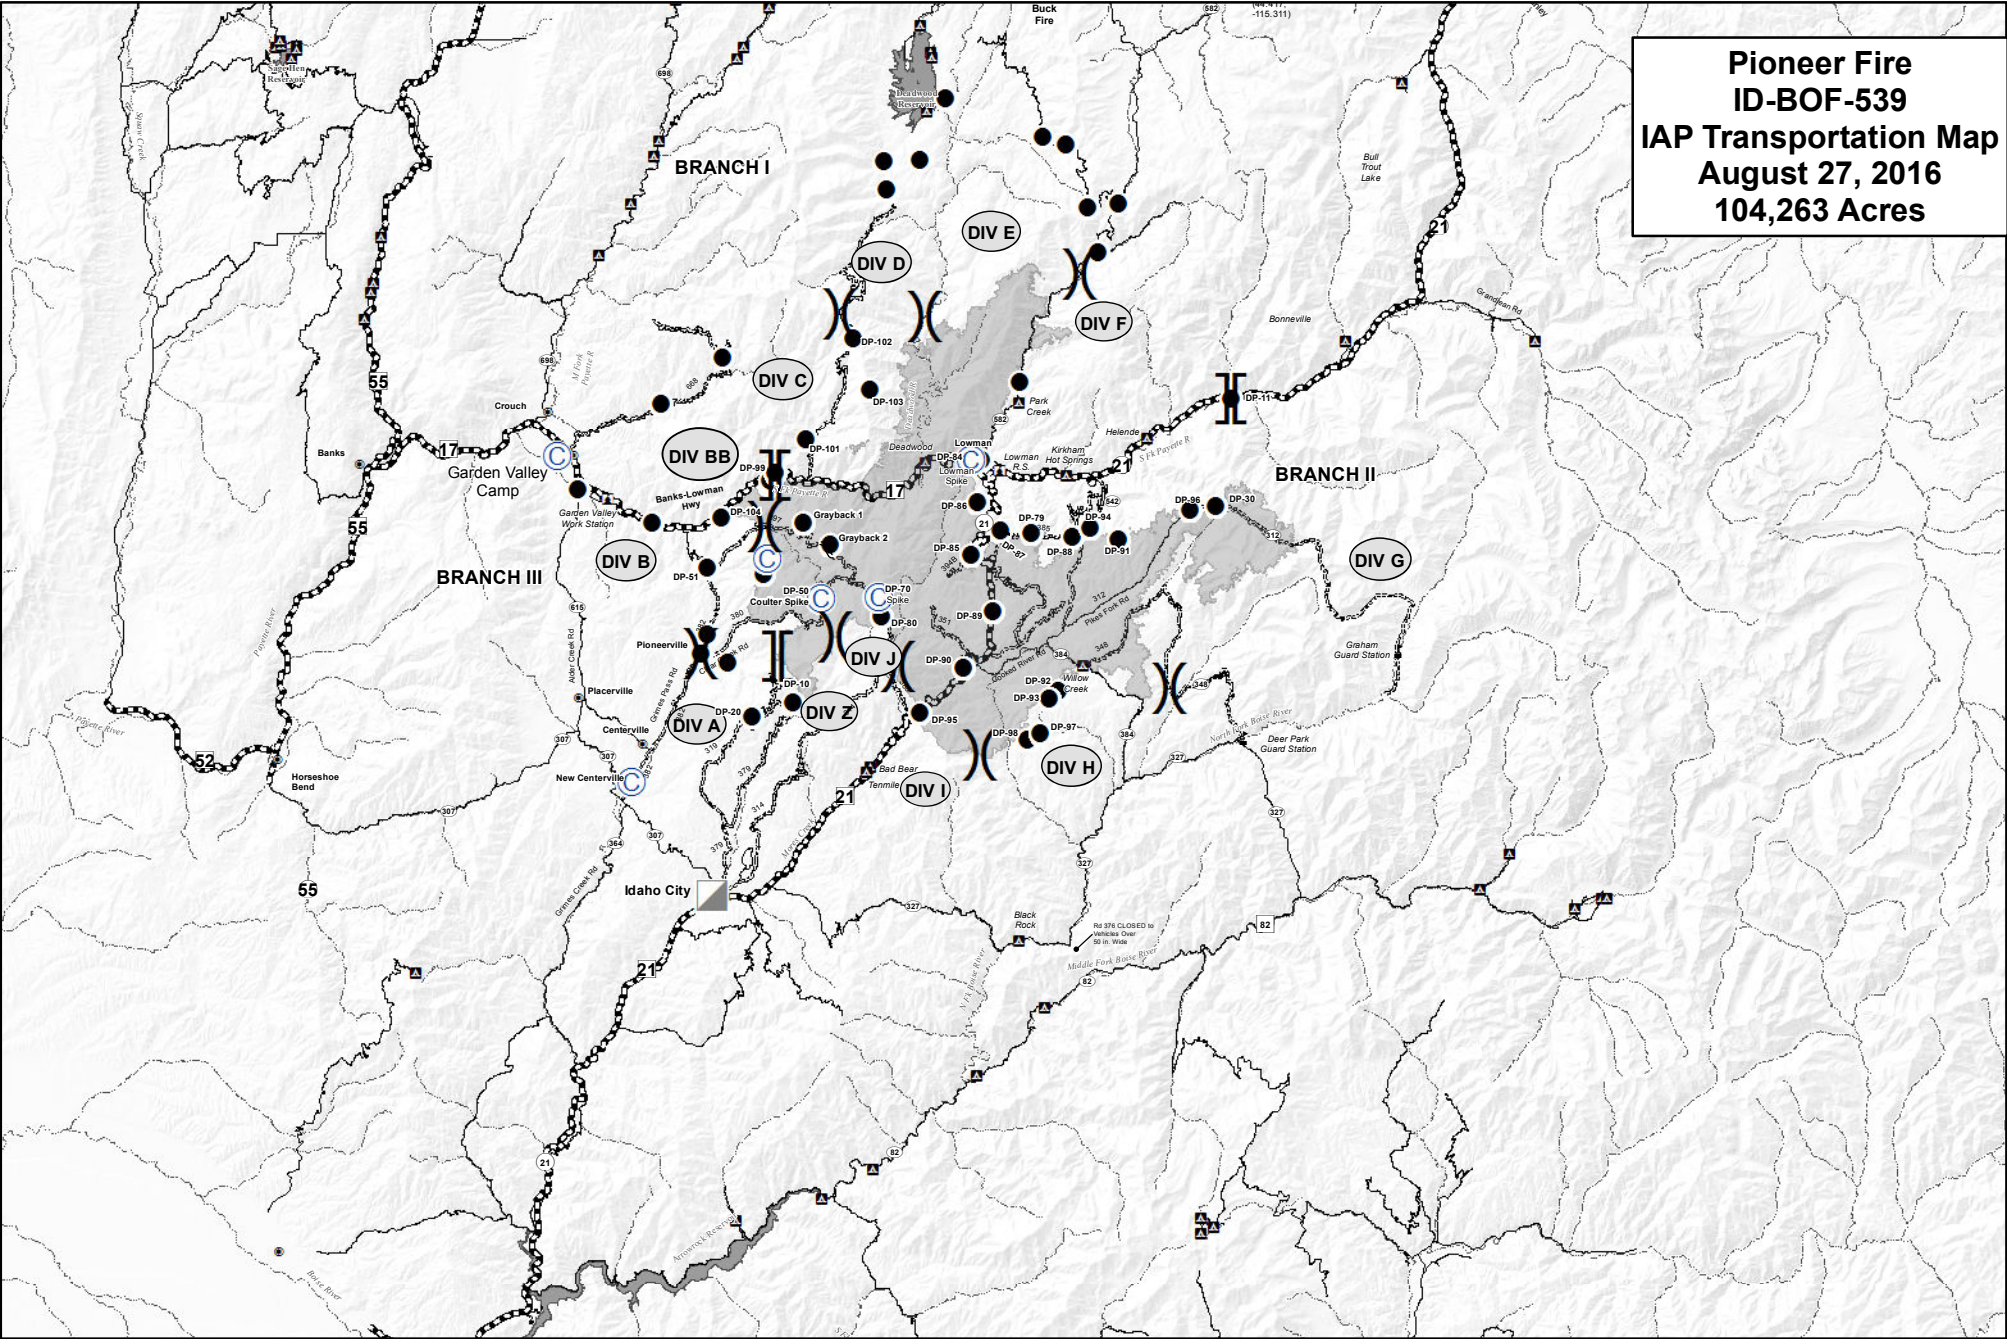

**Pioneer Fire  
ID-BOF-539  
IAP Transportation Map  
August 27, 2016  
104,263 Acres**

Zone Break  
 Division Break  
 Branch Break  
 Camp  
 Incident Command Post  
 Drop Point  
 Incident Base

Miles  
2016-08-26 20:00 hrs sek