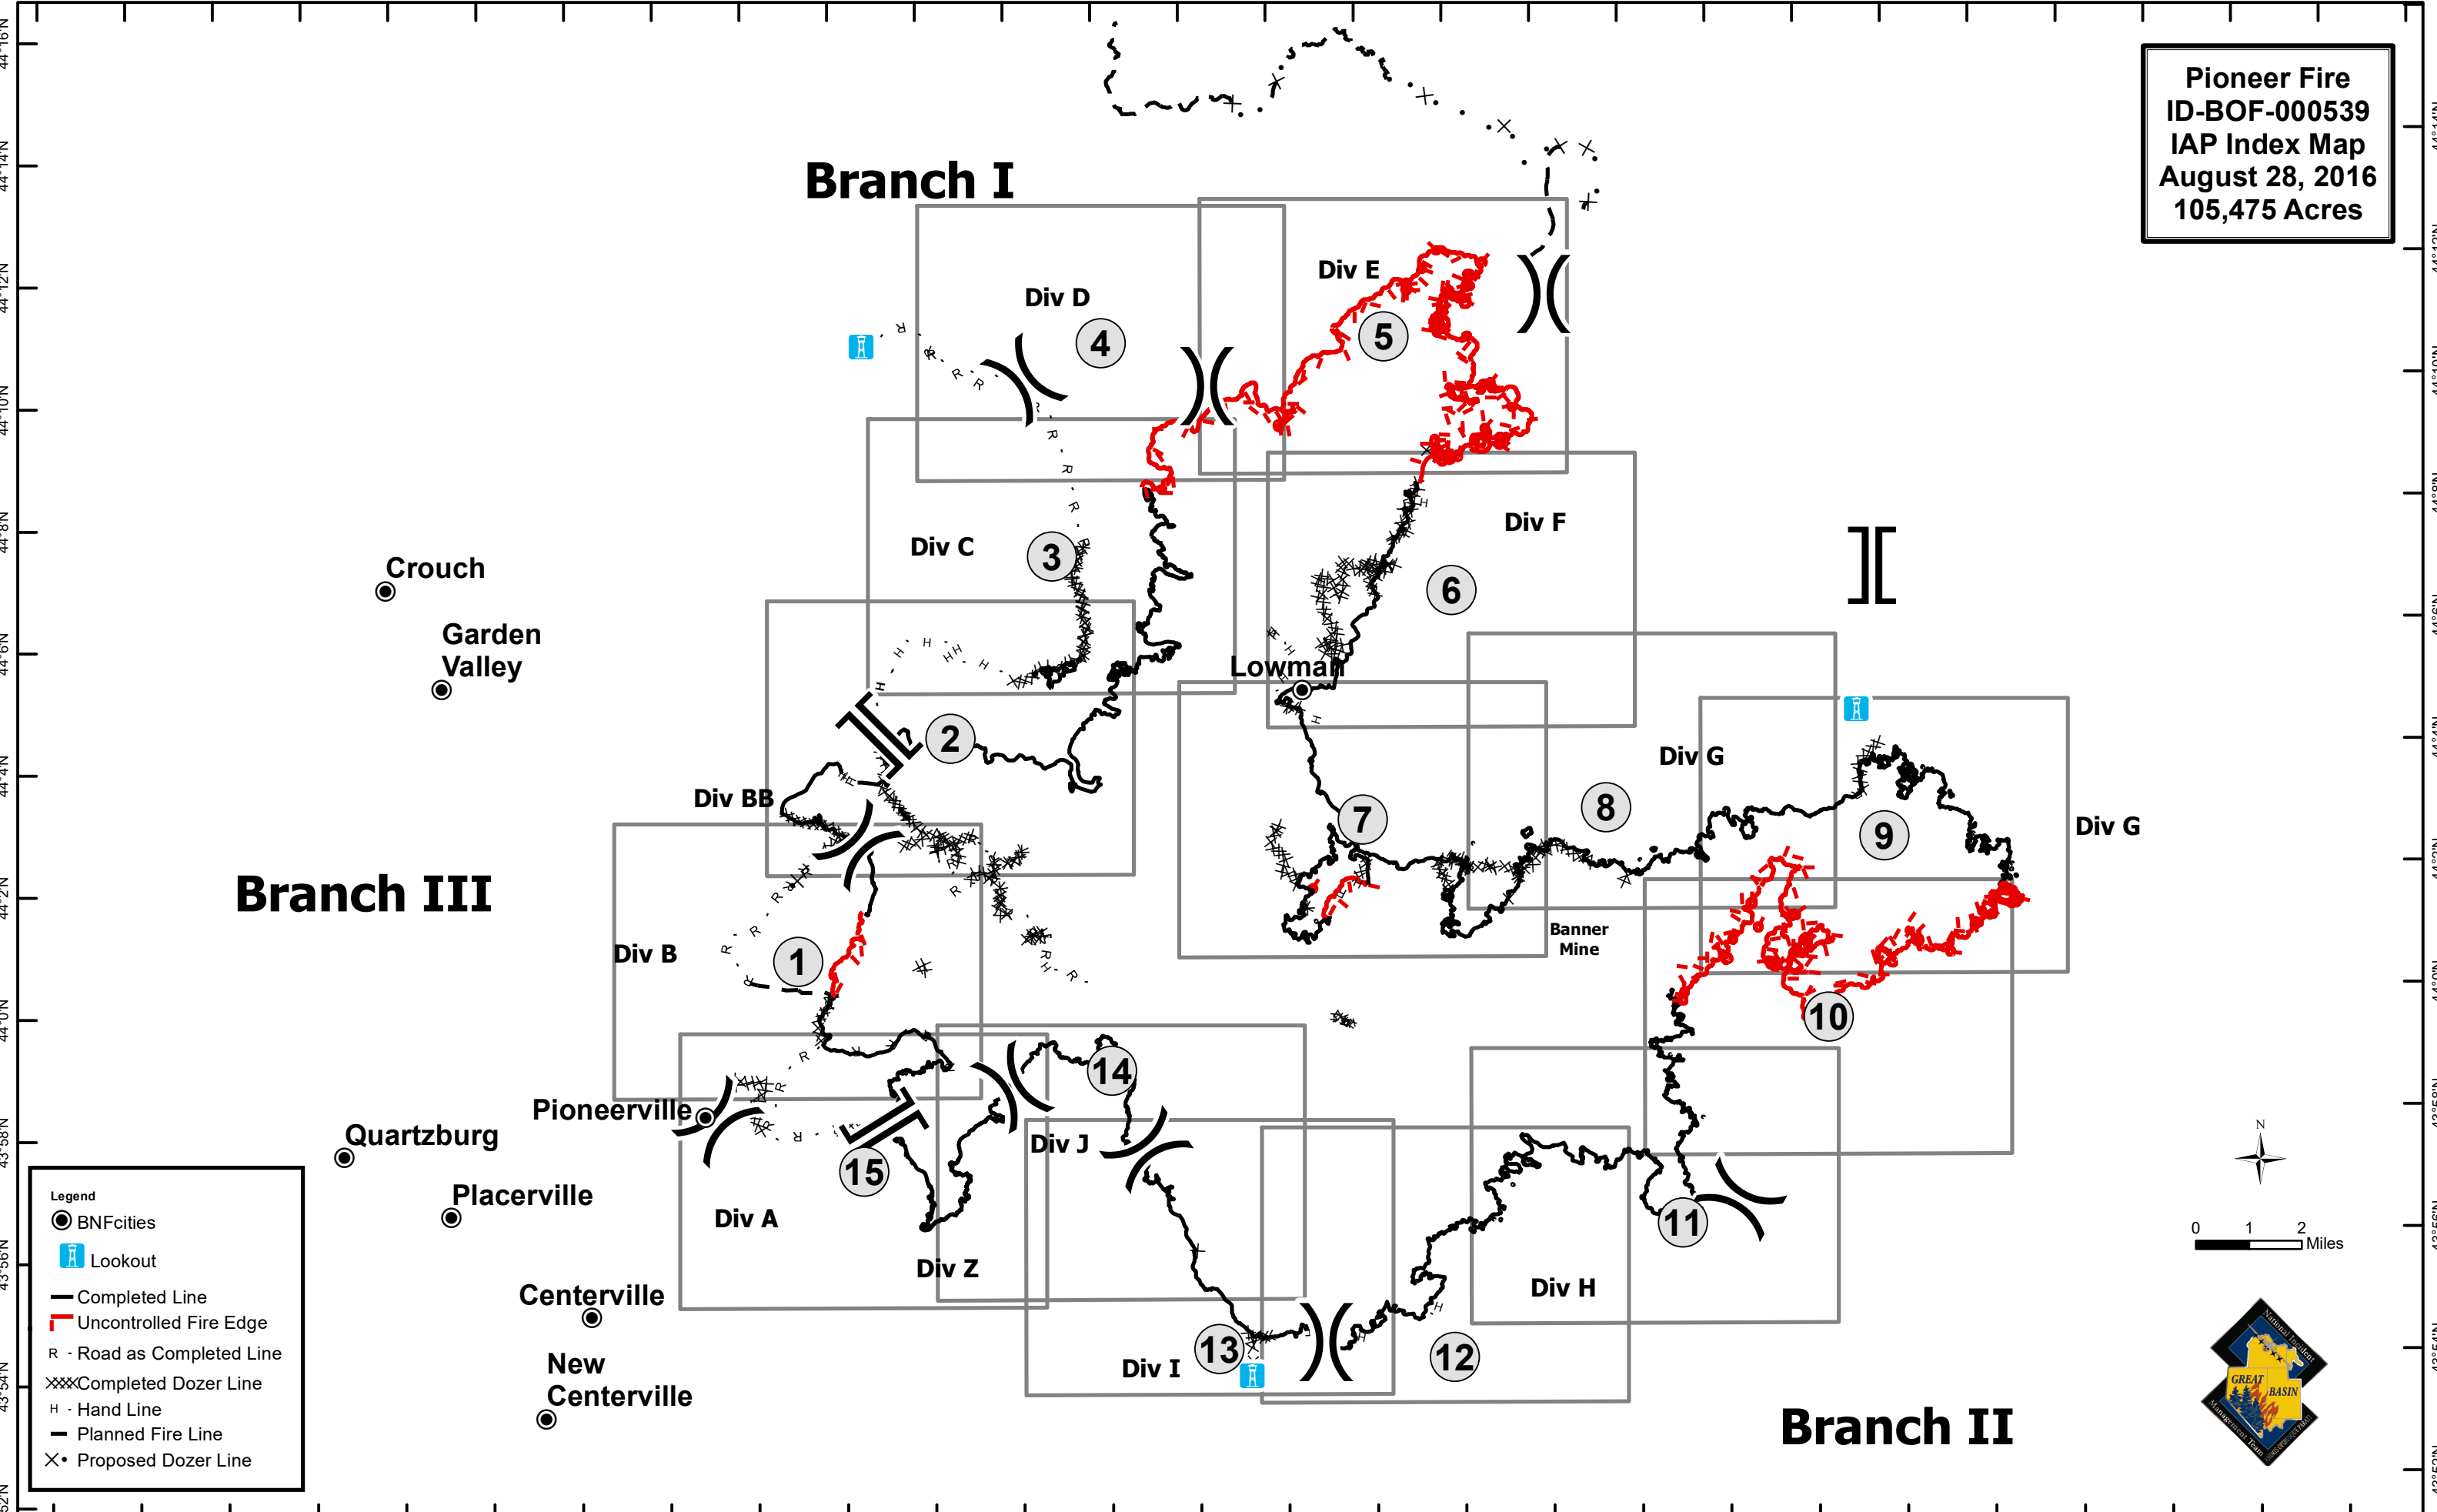

116°6'W 116°4'W 116°2'W 116°0'W 115°58'W 115°56'W 115°54'W 115°52'W 115°50'W 115°48'W 115°46'W 115°44'W 115°42'W 115°40'W 115°38'W 115°36'W 115°34'W 115°32'W 115°30'W 115°28'W 115°26'W 115°24'W 115°22'W 115°20'W 115°18'W 115°16'W 115°14'W 115°12'W

Pioneer Fire
ID-BOF-000539
IAP Index Map
August 28, 2016
105,475 Acres

Branch III

Branch I

Branch II

Legend

- BNFcities
- 🏠 Lookout
- Completed Line
- Uncontrolled Fire Edge
- R · Road as Completed Line
- XXXX Completed Dozer Line
- H · Hand Line
- Planned Fire Line
- X · Proposed Dozer Line

Crouch
Garden Valley

Quartzburg
Pioneerville
Placerville
Centerville
New Centerville

Lowman

Banner Mine