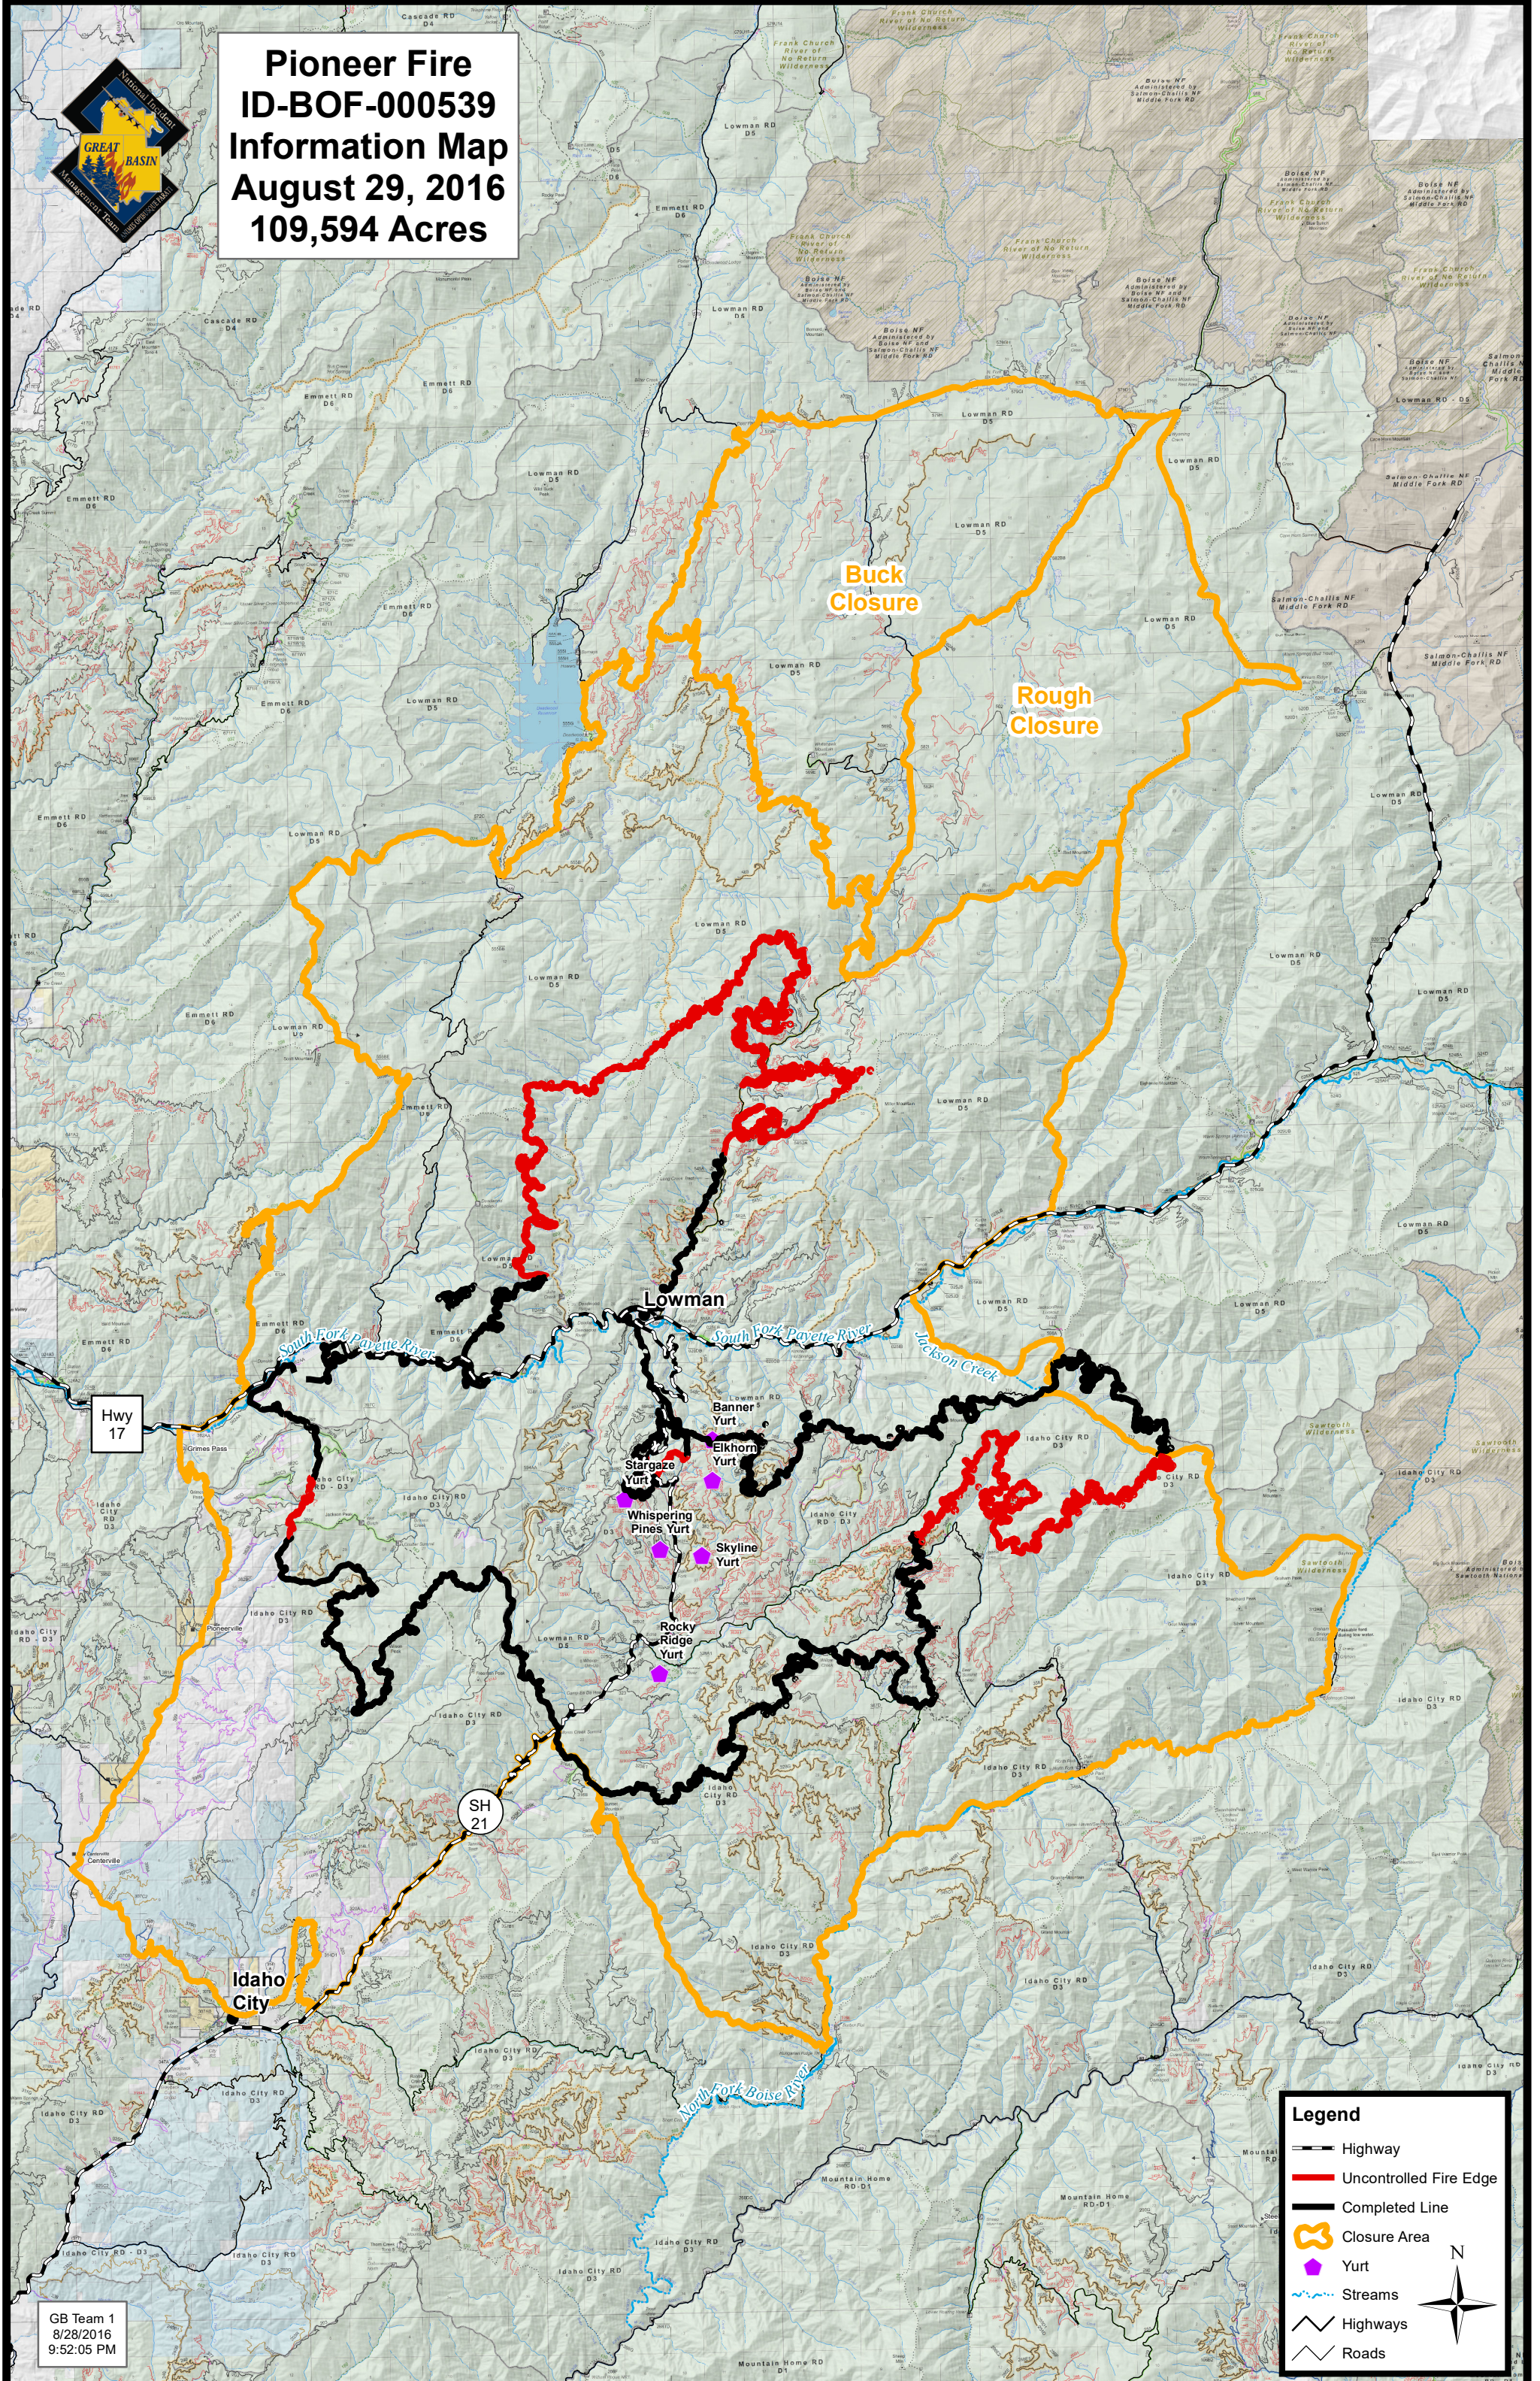

**Pioneer Fire
ID-BOF-000539
Information Map
August 29, 2016
109,594 Acres**

Hwy 17

SH 21

Idaho City

Lowman

Buck Closure

Rough Closure

Stargaze Yurt

Whispering Pines Yurt

Skyline Yurt

Rocky Ridge Yurt

Banner Yurt

Elkhorn Yurt

GB Team 1
8/28/2016
9:52:05 PM

Legend

- Highway
- Uncontrolled Fire Edge
- Completed Line
- Closure Area
- Yurt
- Streams
- Highways
- Roads