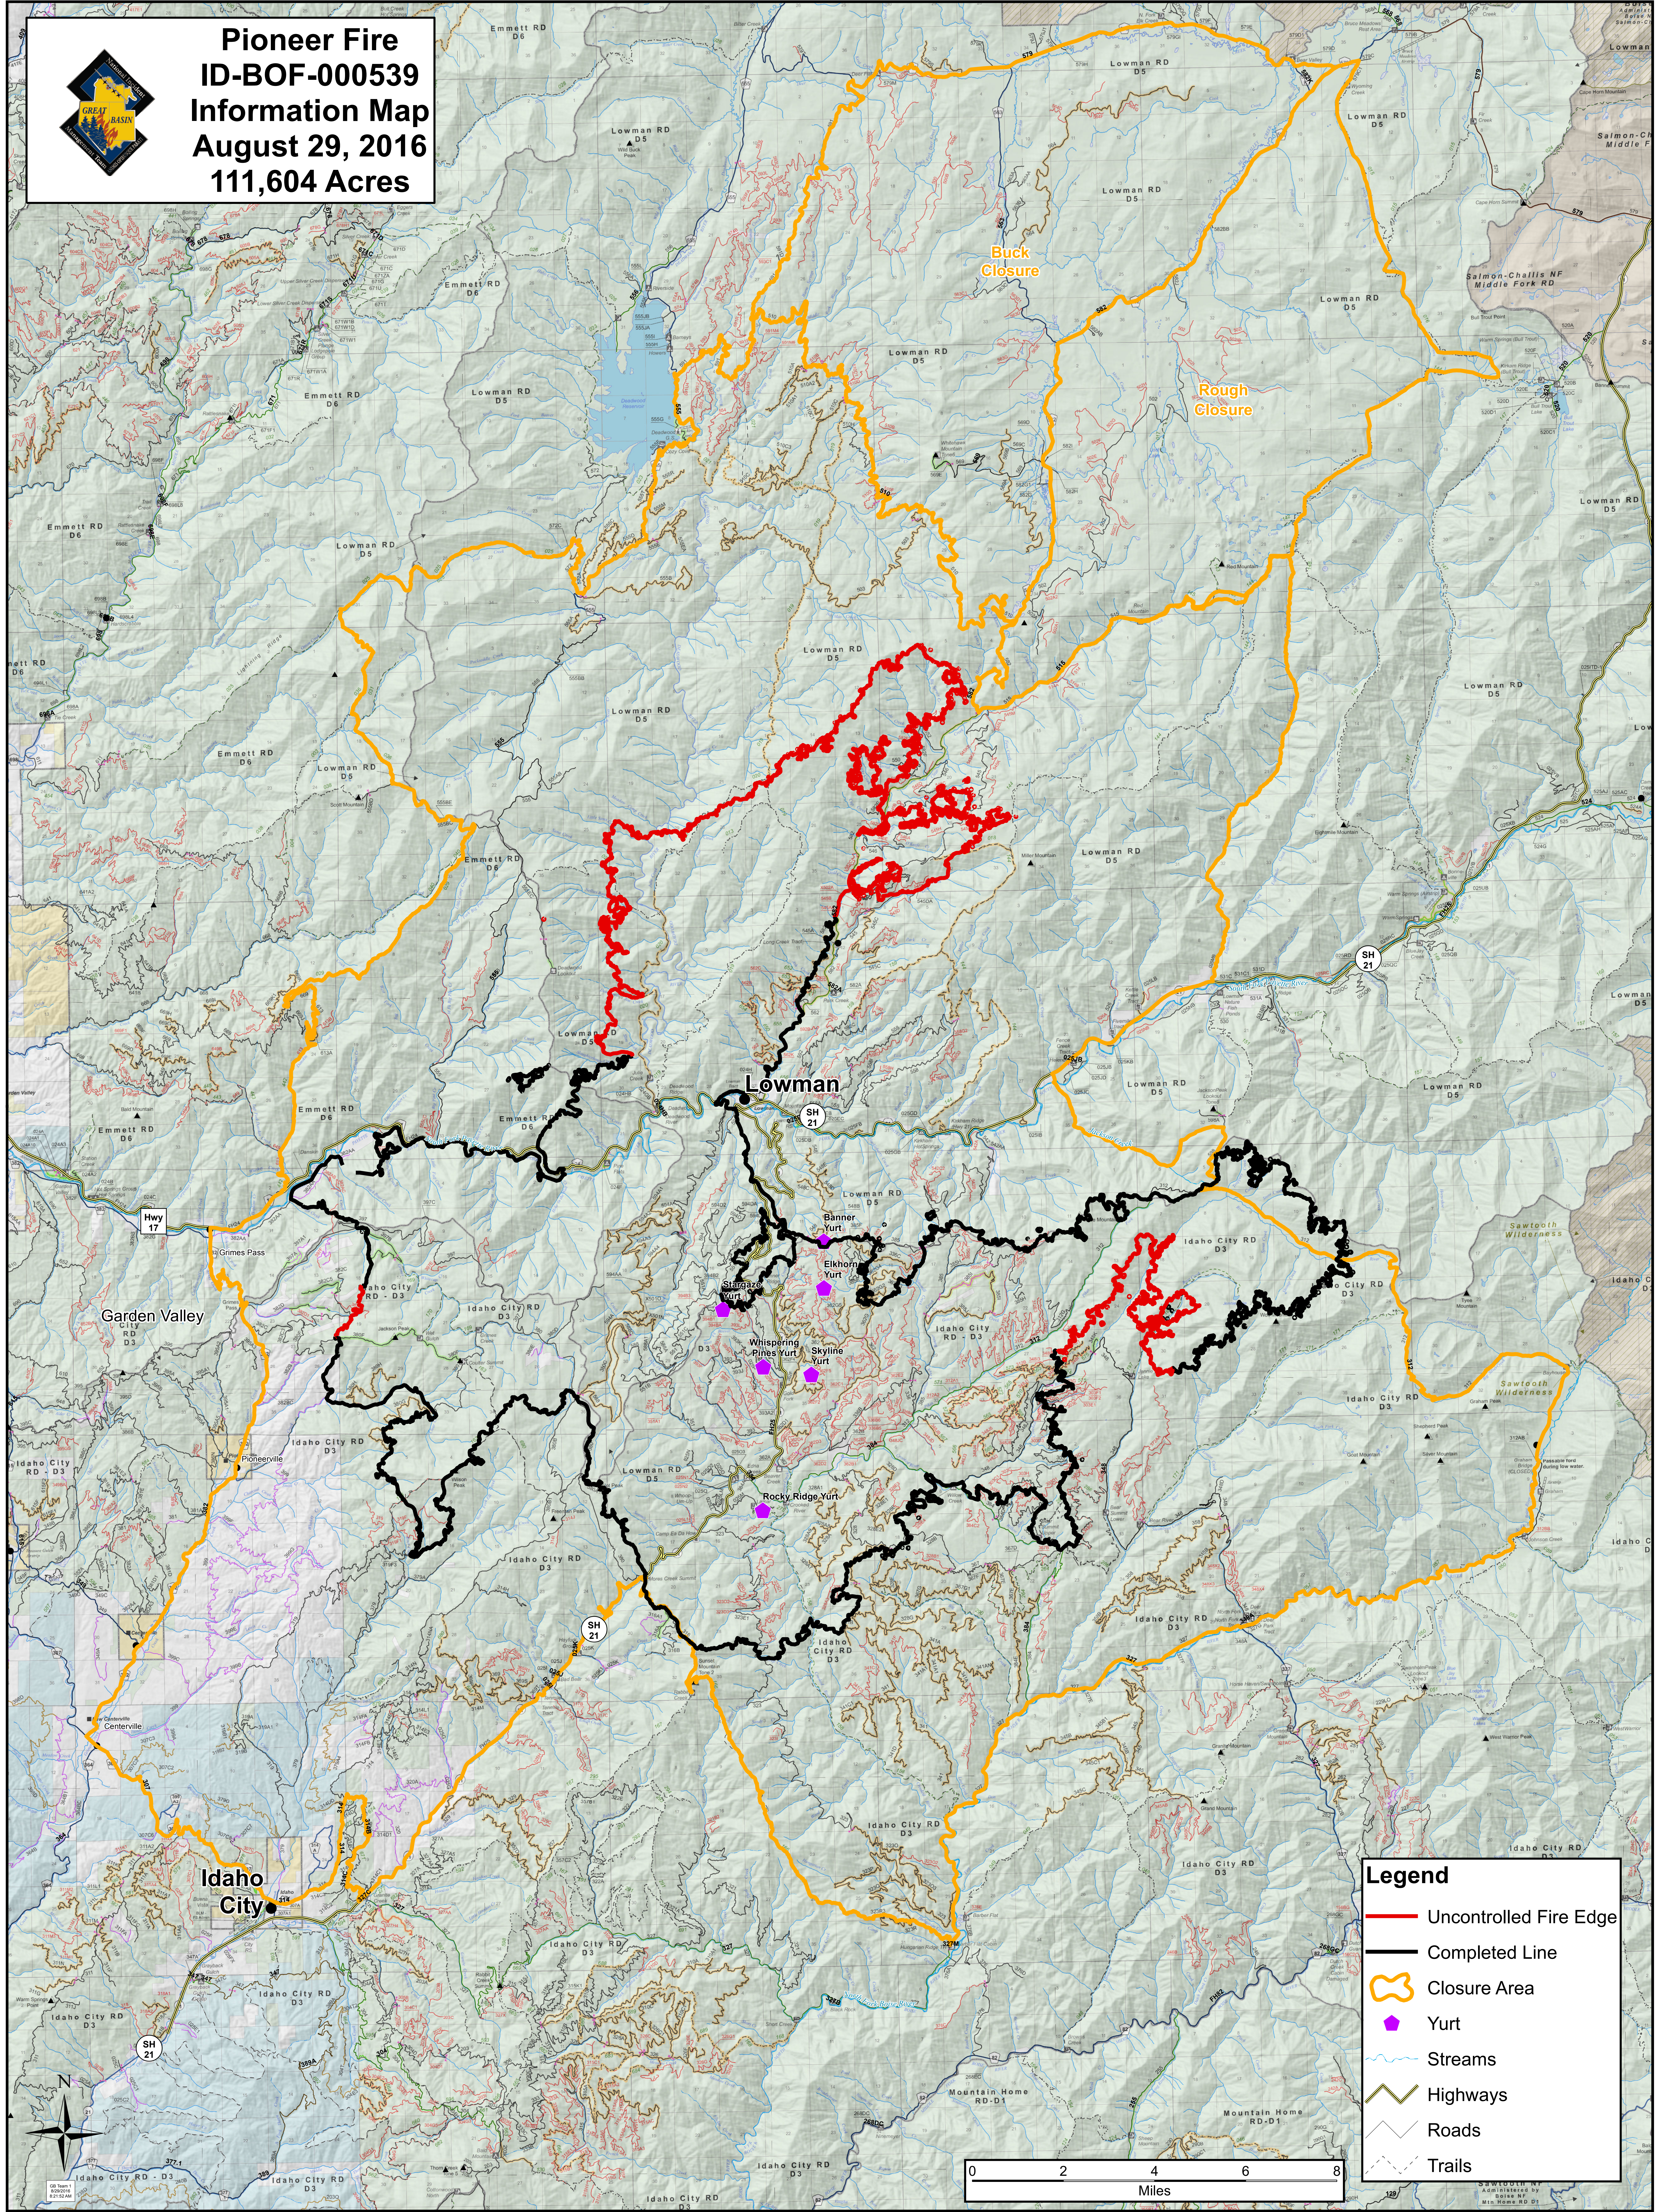

Pioneer Fire
ID-BOF-000539
Information Map
August 29, 2016
111,604 Acres

Buck Closure

Rough Closure

Lowman

Garden Valley

Idaho City

Legend

- Uncontrolled Fire Edge
- Completed Line
- Closure Area
- Yurt
- Streams
- Highways
- Roads
- Trails