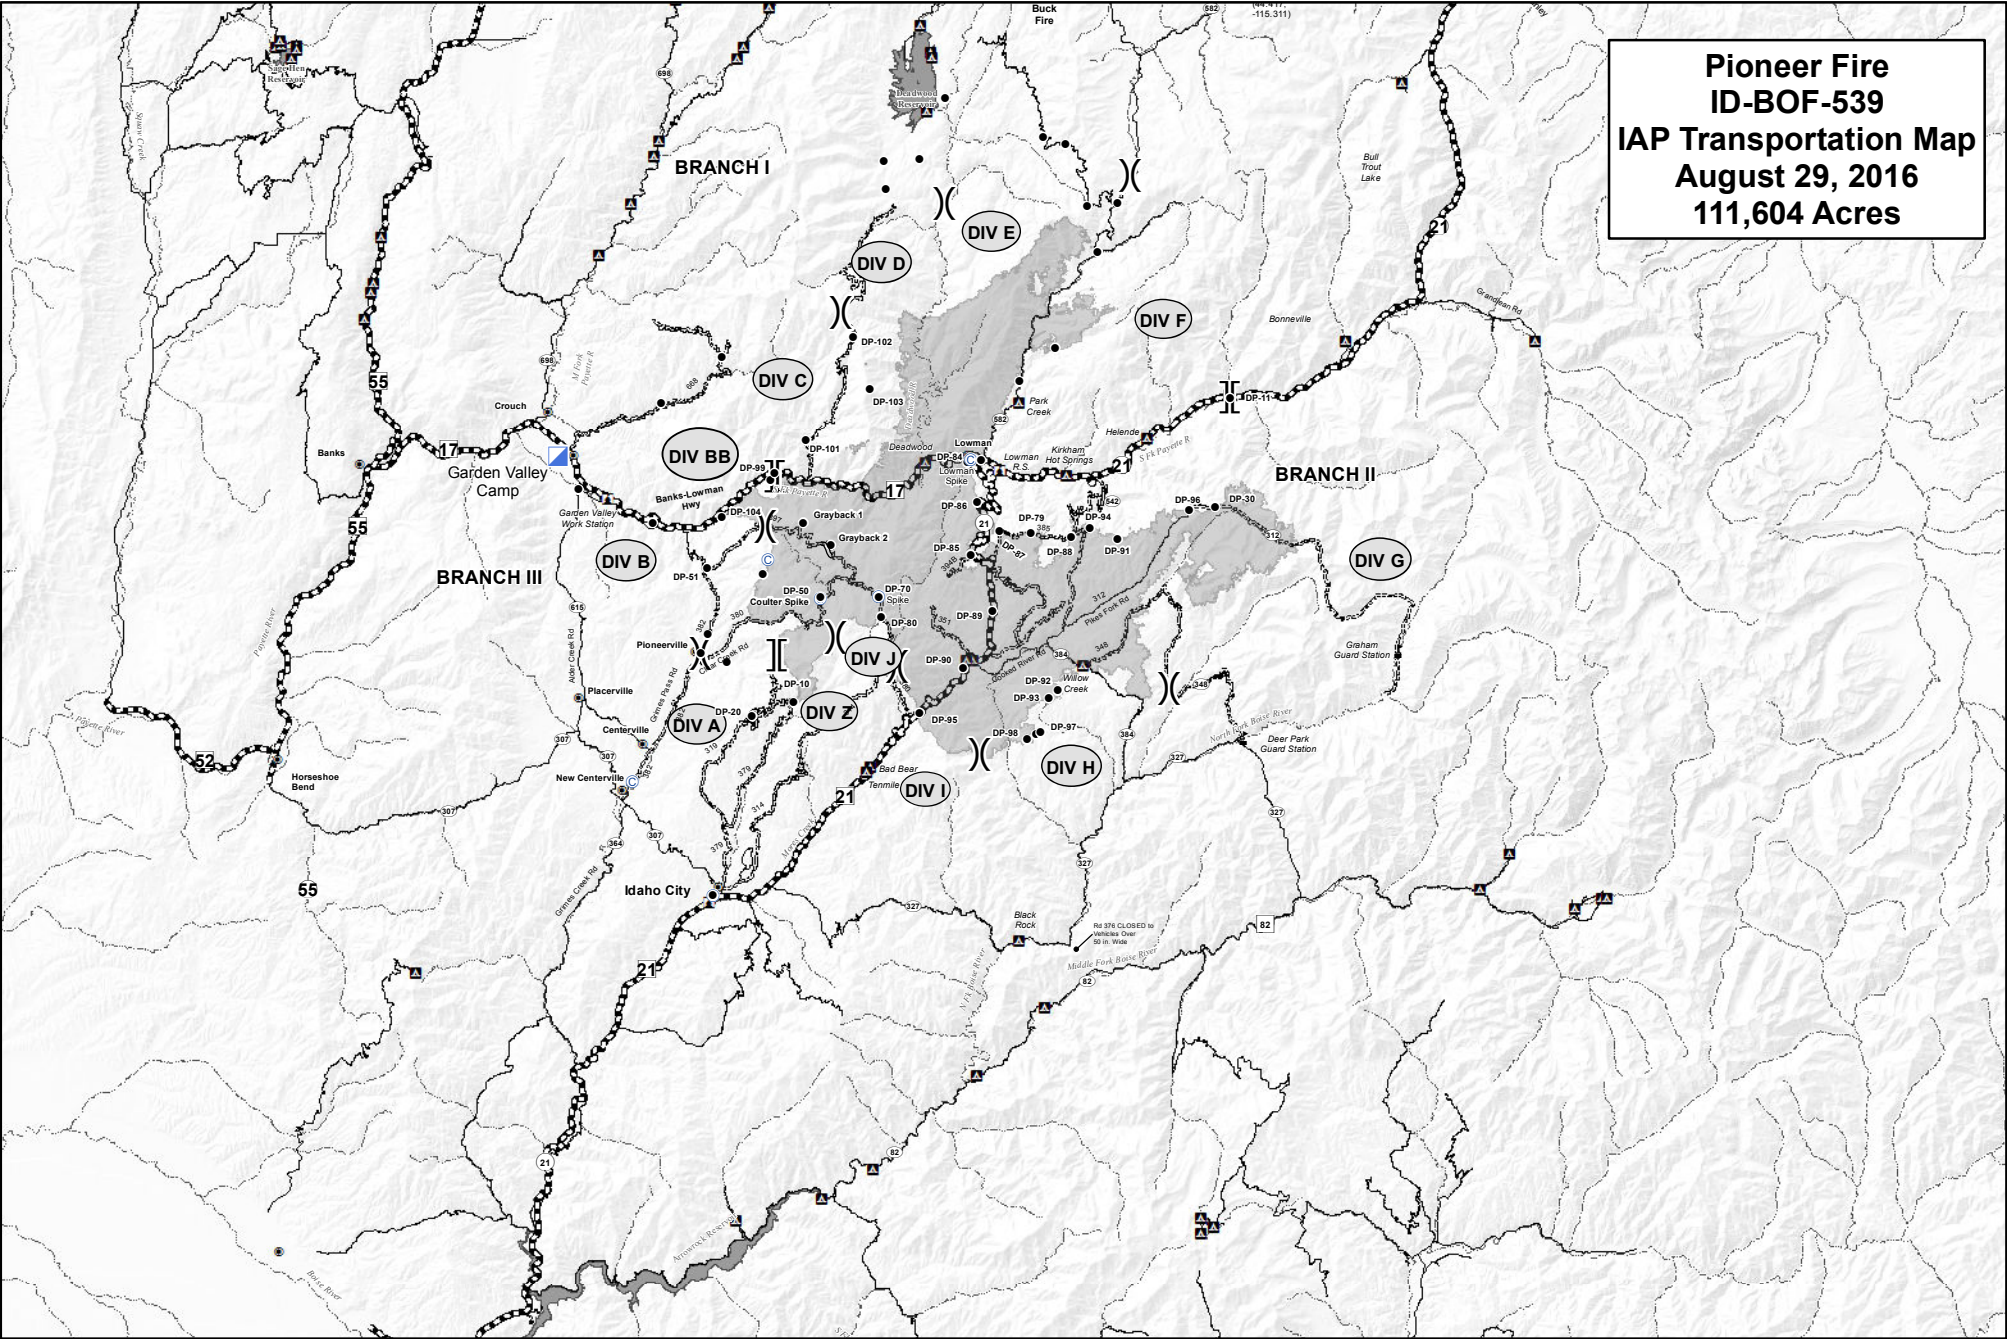

**Pioneer Fire  
ID-BOF-539  
IAP Transportation Map  
August 29, 2016  
111,604 Acres**

-  Zone Break
-  Division Break
-  Branch Break
-  Camp
-  Incident Command Post
-  Drop Point
-  Incident Base

Miles  
2016-08-29 19:51 hrs sek