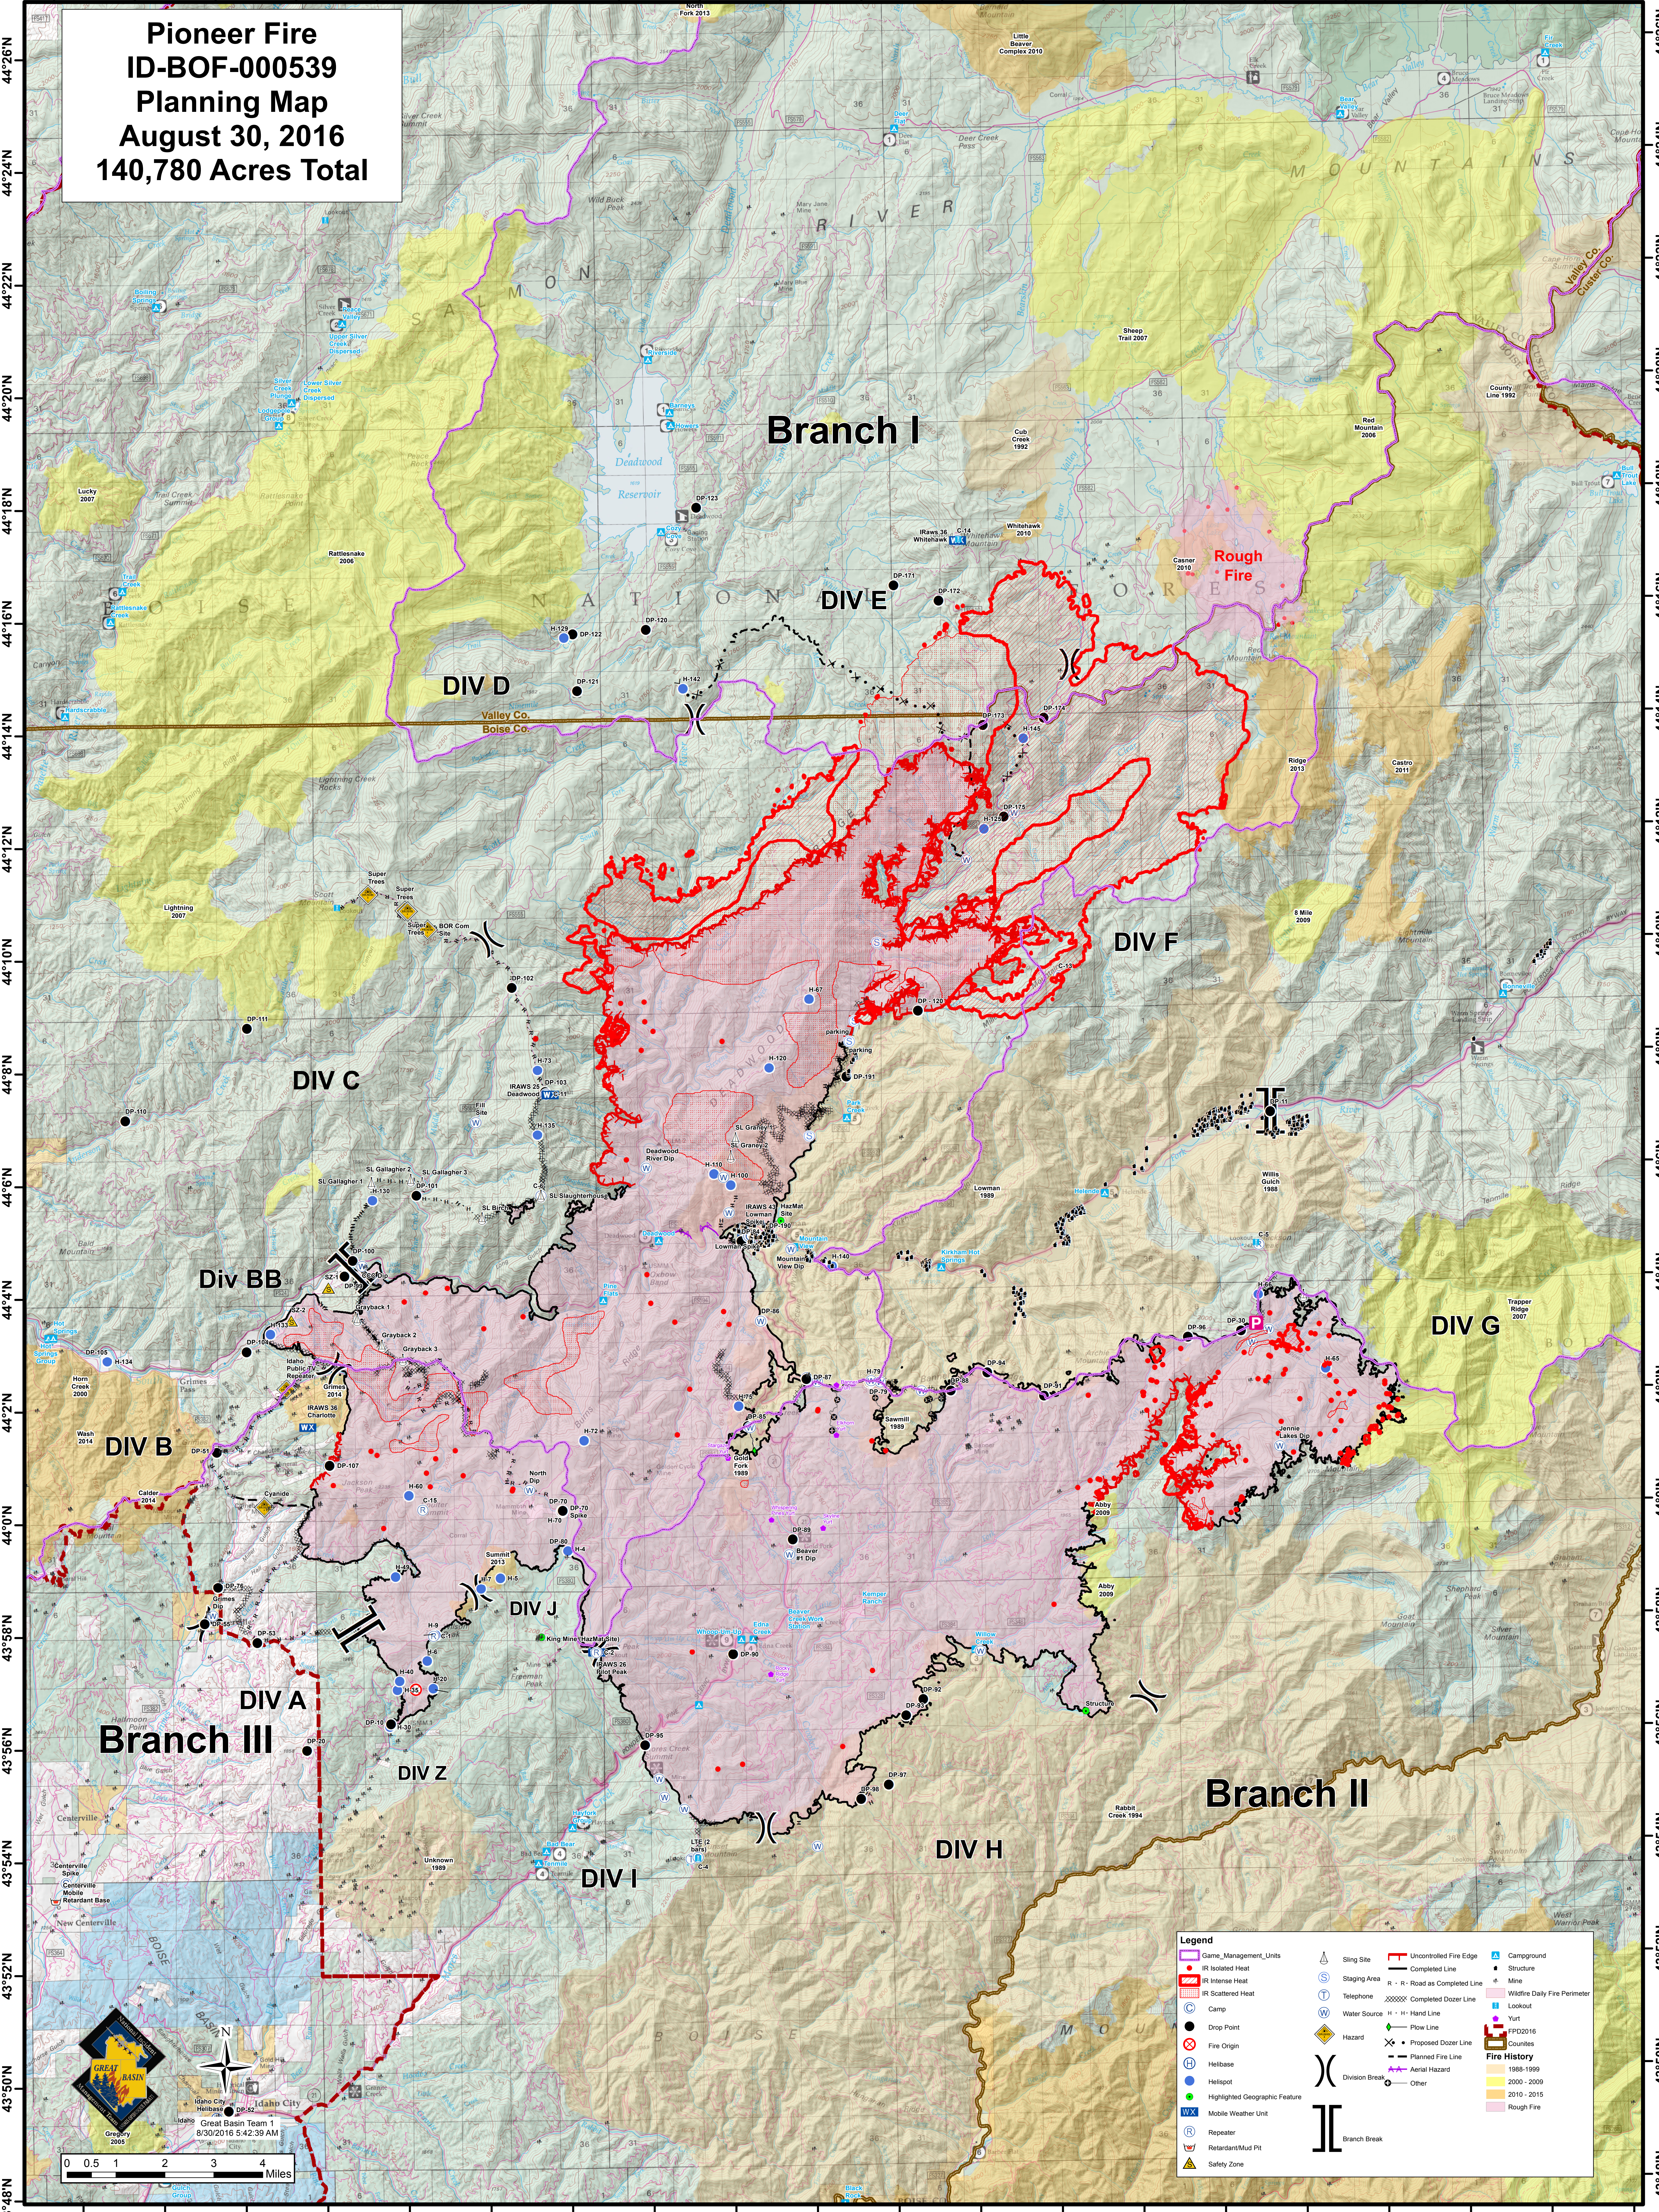

**Pioneer Fire
ID-BOF-000539
Planning Map
August 30, 2016
140,780 Acres Total**

Legend	
	Game Management Units
	IR Isolated Heat
	IR Intense Heat
	IR Scattered Heat
	Camp
	Fire Origin
	Helibase
	Helispot
	Highlighted Geographic Feature
	Mobile Weather Unit
	Repeater
	Safety Zone
	Uncontrolled Fire Edge
	Completed Line
	R - R: Road as Completed Line
	Completed Dozer Line
	H - H: Hand Line
	P: Plow Line
	D: Proposed Dozer Line
	A: Planned Fire Line
	O: Aerial Hazard
	Other
	Campground
	Structure
	Mine
	Wildfire Daily Fire Perimeter
	Yurt
	Fire History
	1988-1999
	2000-2009
	2010-2015
	Rough Fire