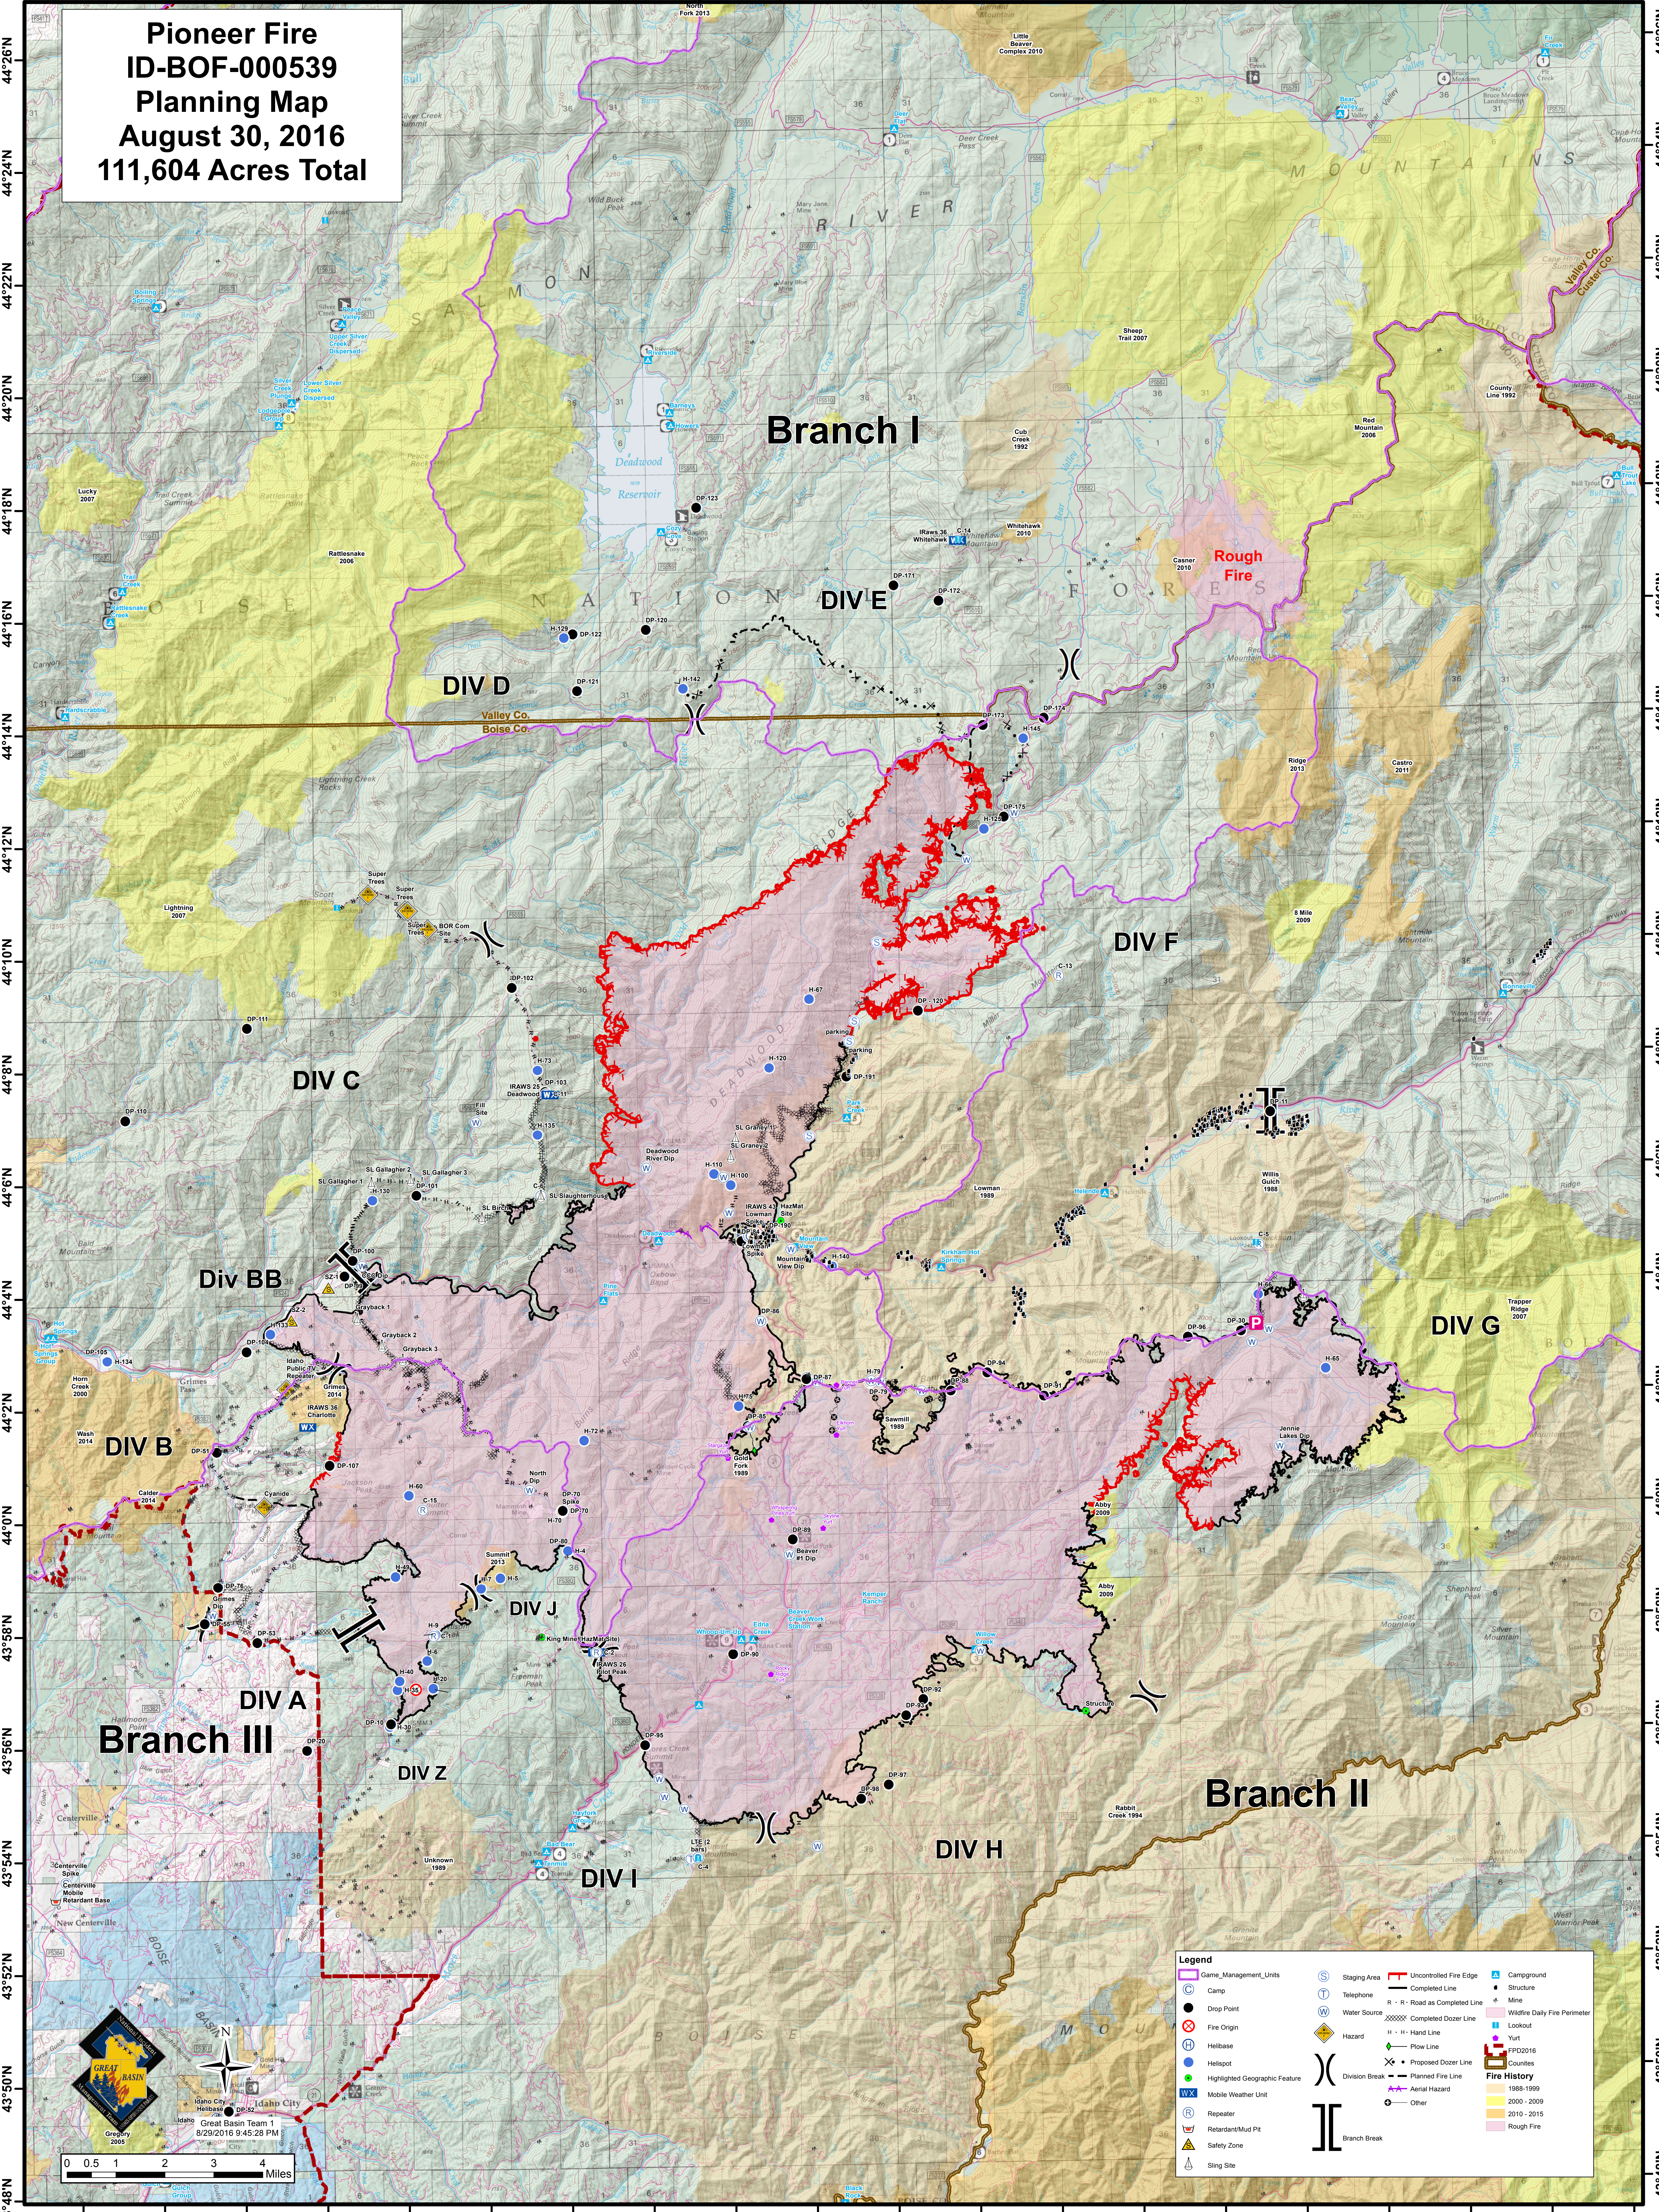

**Pioneer Fire
ID-BOF-000539
Planning Map
August 30, 2016
111,604 Acres Total**

Legend	
	Game Management Units
	Camp
	Drop Point
	Helibase
	Mobile Weather Unit
	Repeater
	Retardant/Mud Pit
	Safety Zone
	Sling Site
	Staging Area
	Telephone
	Water Source
	Fire Origin
	Helispot
	Highlighted Geographic Feature
	Repeater
	Uncontrolled Fire Edge
	Completed Line
	Road as Completed Line
	Completed Dozer Line
	Plow Line
	Proposed Dozer Line
	Planned Fire Line
	Aerial Hazard
	Other
	Campground
	Structure
	Mine
	Wildfire Daily Fire Perimeter
	Lookout
	Yurt
	FFD2016
	1988-1999
	2000-2009
	2010-2015
	Rough Fire