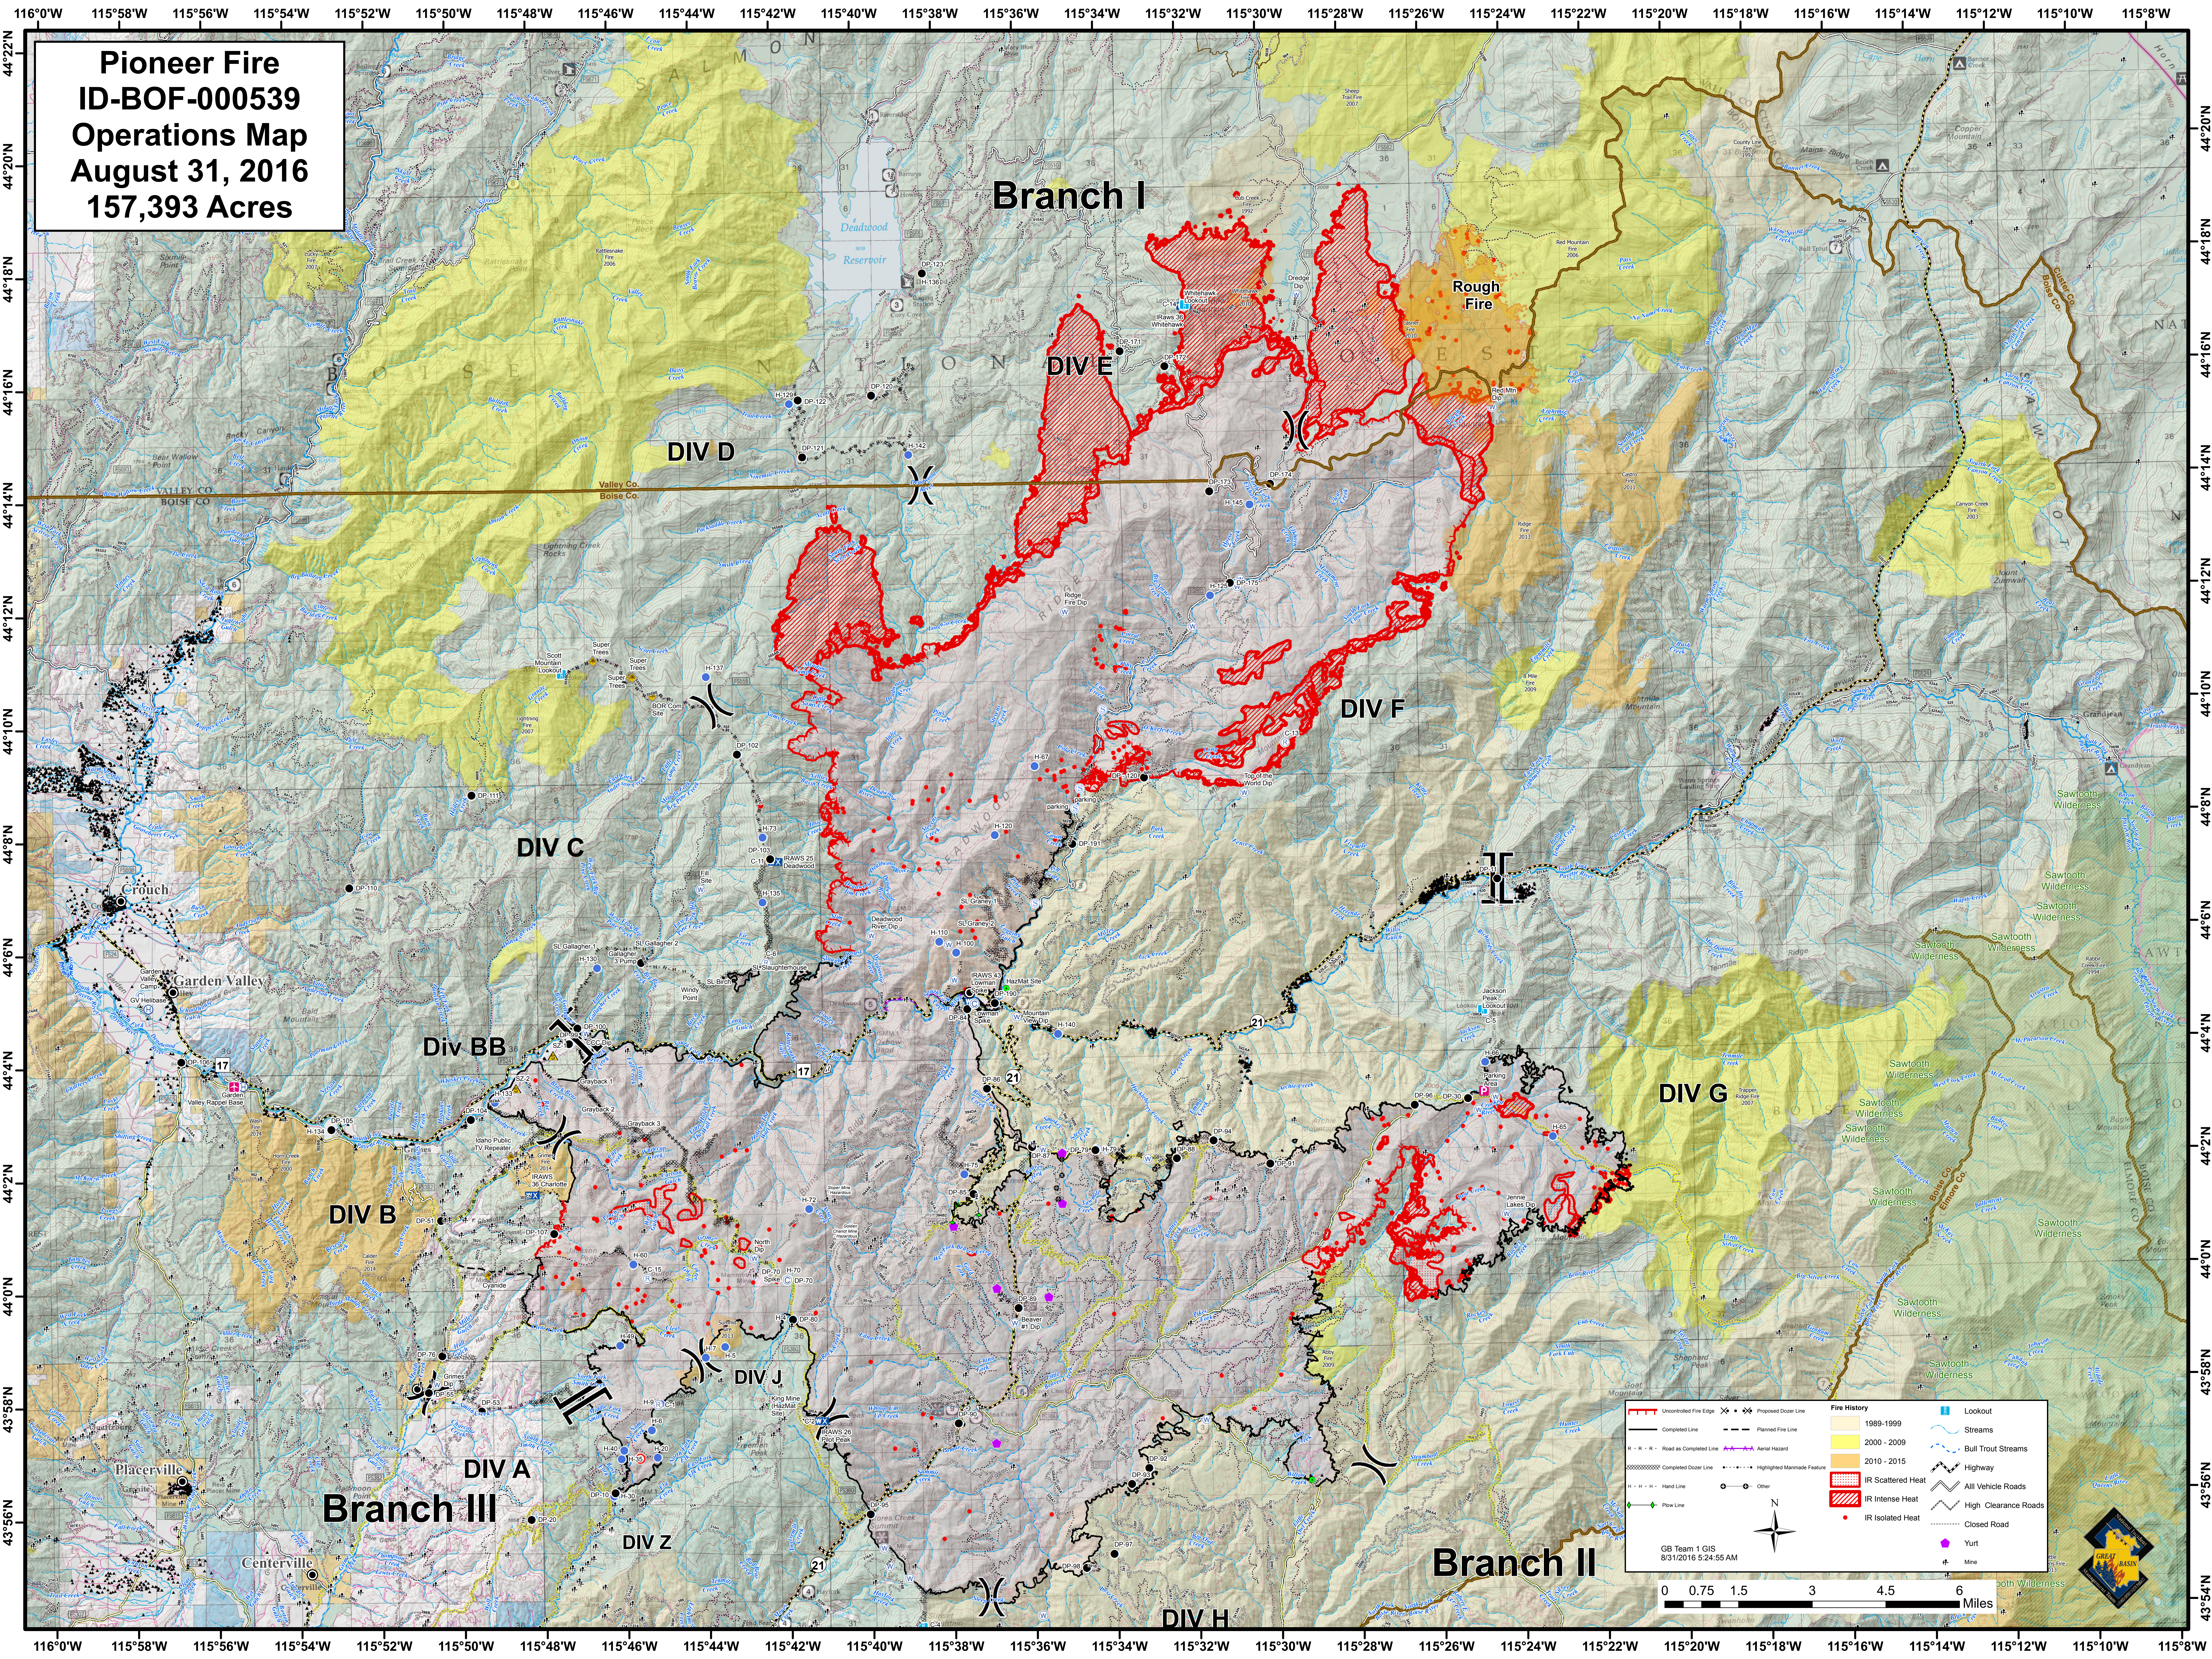

**Pioneer Fire
ID-BOF-000539
Operations Map
August 31, 2016
157,393 Acres**

Branch I

Rough Fire

DIV E

DIV D

DIV F

DIV C

Div BB

DIV B

DIV G

DIV J

DIV A

Branch III

DIV Z

DIV H

Branch II

GB Team 1 GIS
8/31/2016 5:24:55 AM

0 0.75 1.5 3 4.5 6 Miles