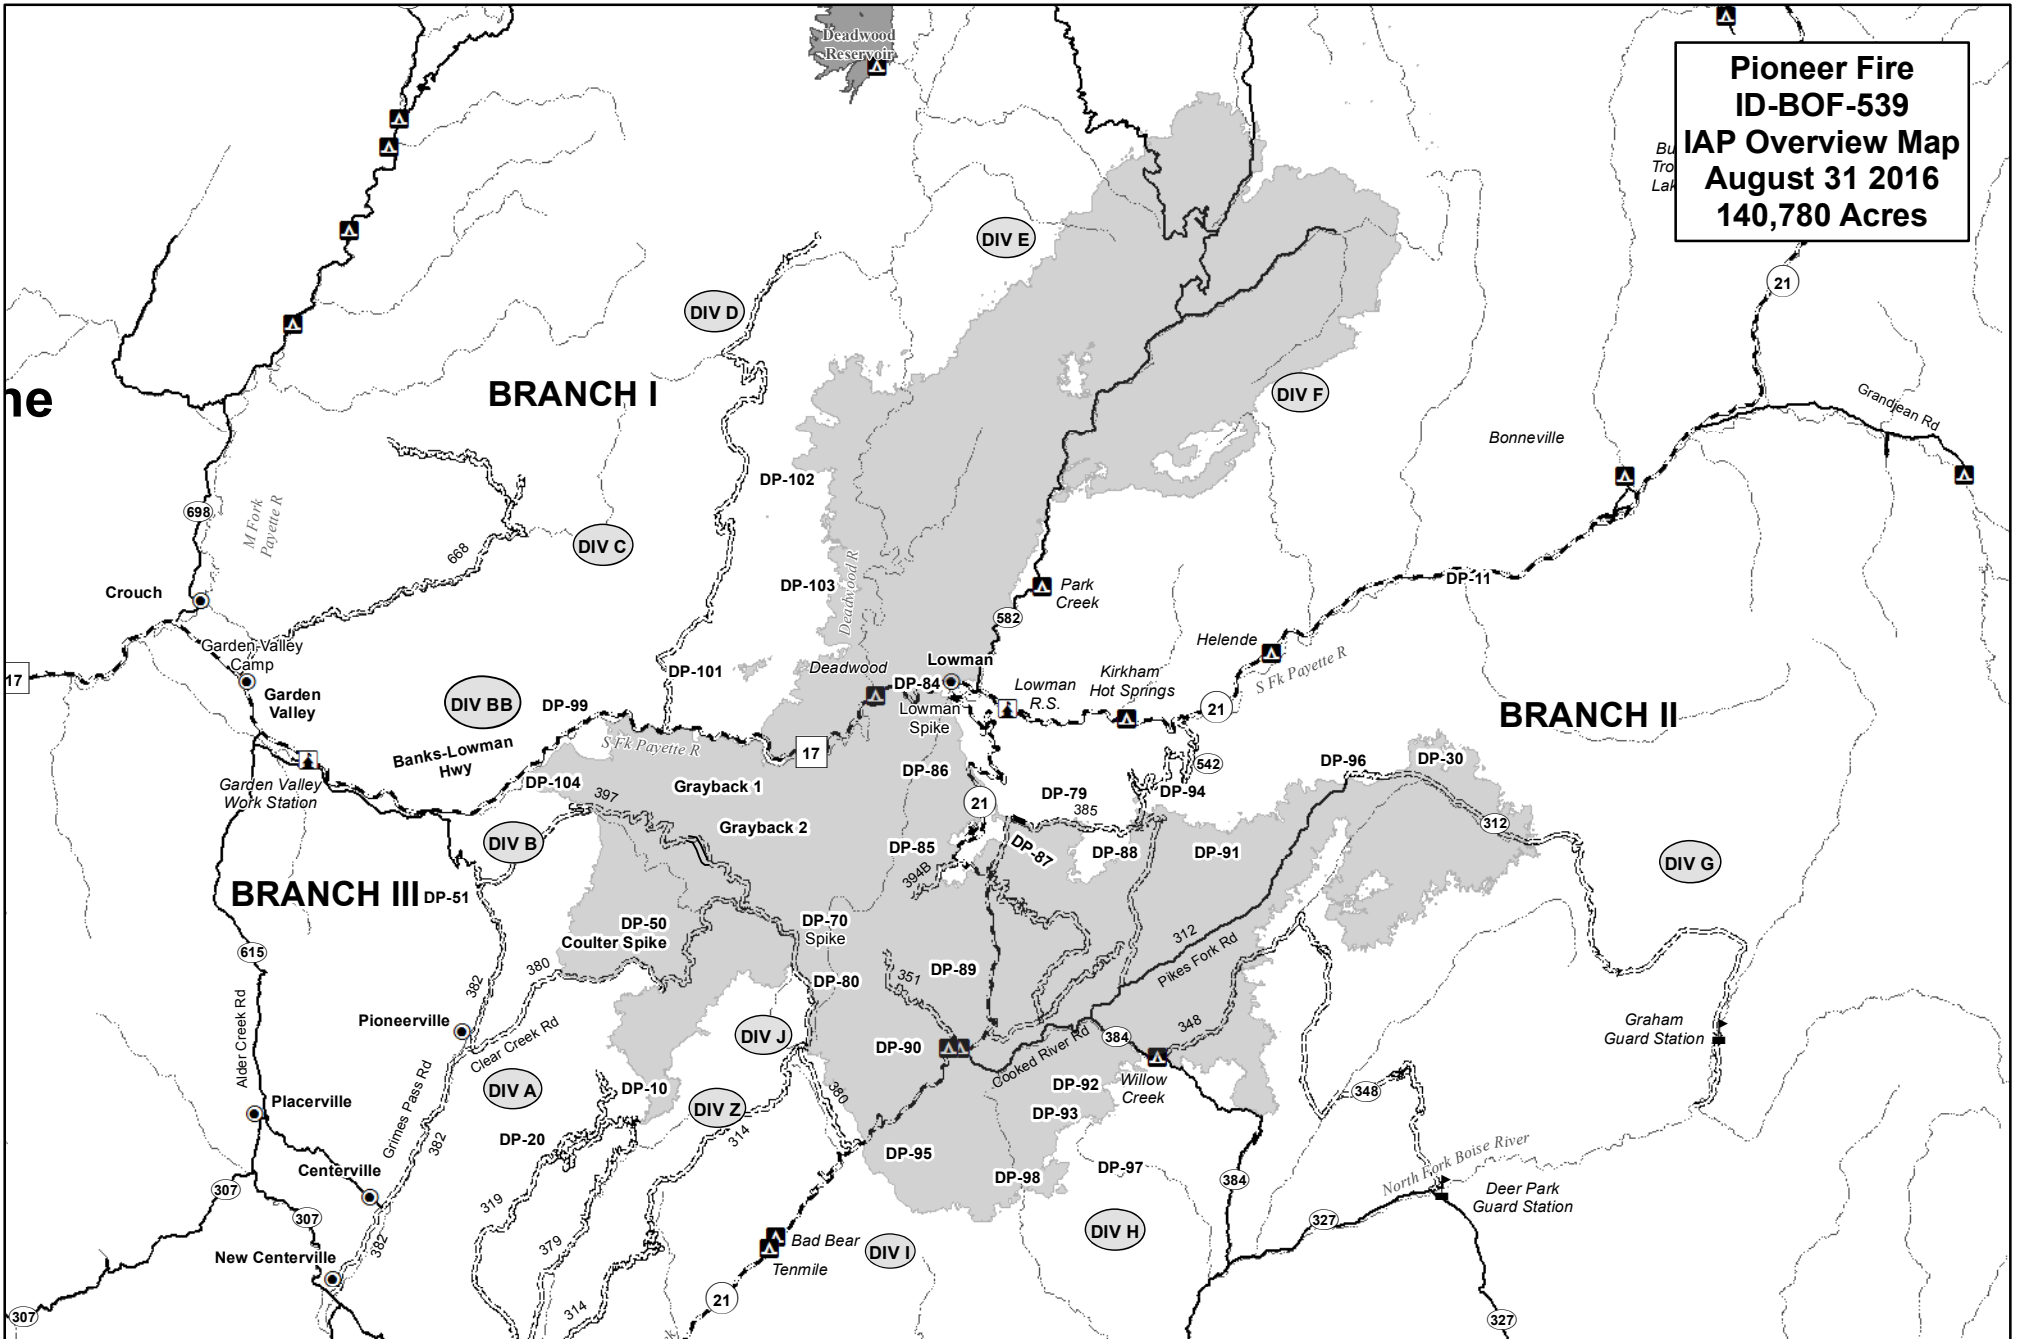

**Pioneer Fire**  
**ID-BOF-539**  
**IAP Overview Map**  
**August 31 2016**  
**140,780 Acres**

Zone Break  
 Division Break  
 Branch Break  
 Camp  
 Incident Command Post  
 Drop Point  
 Incident Base