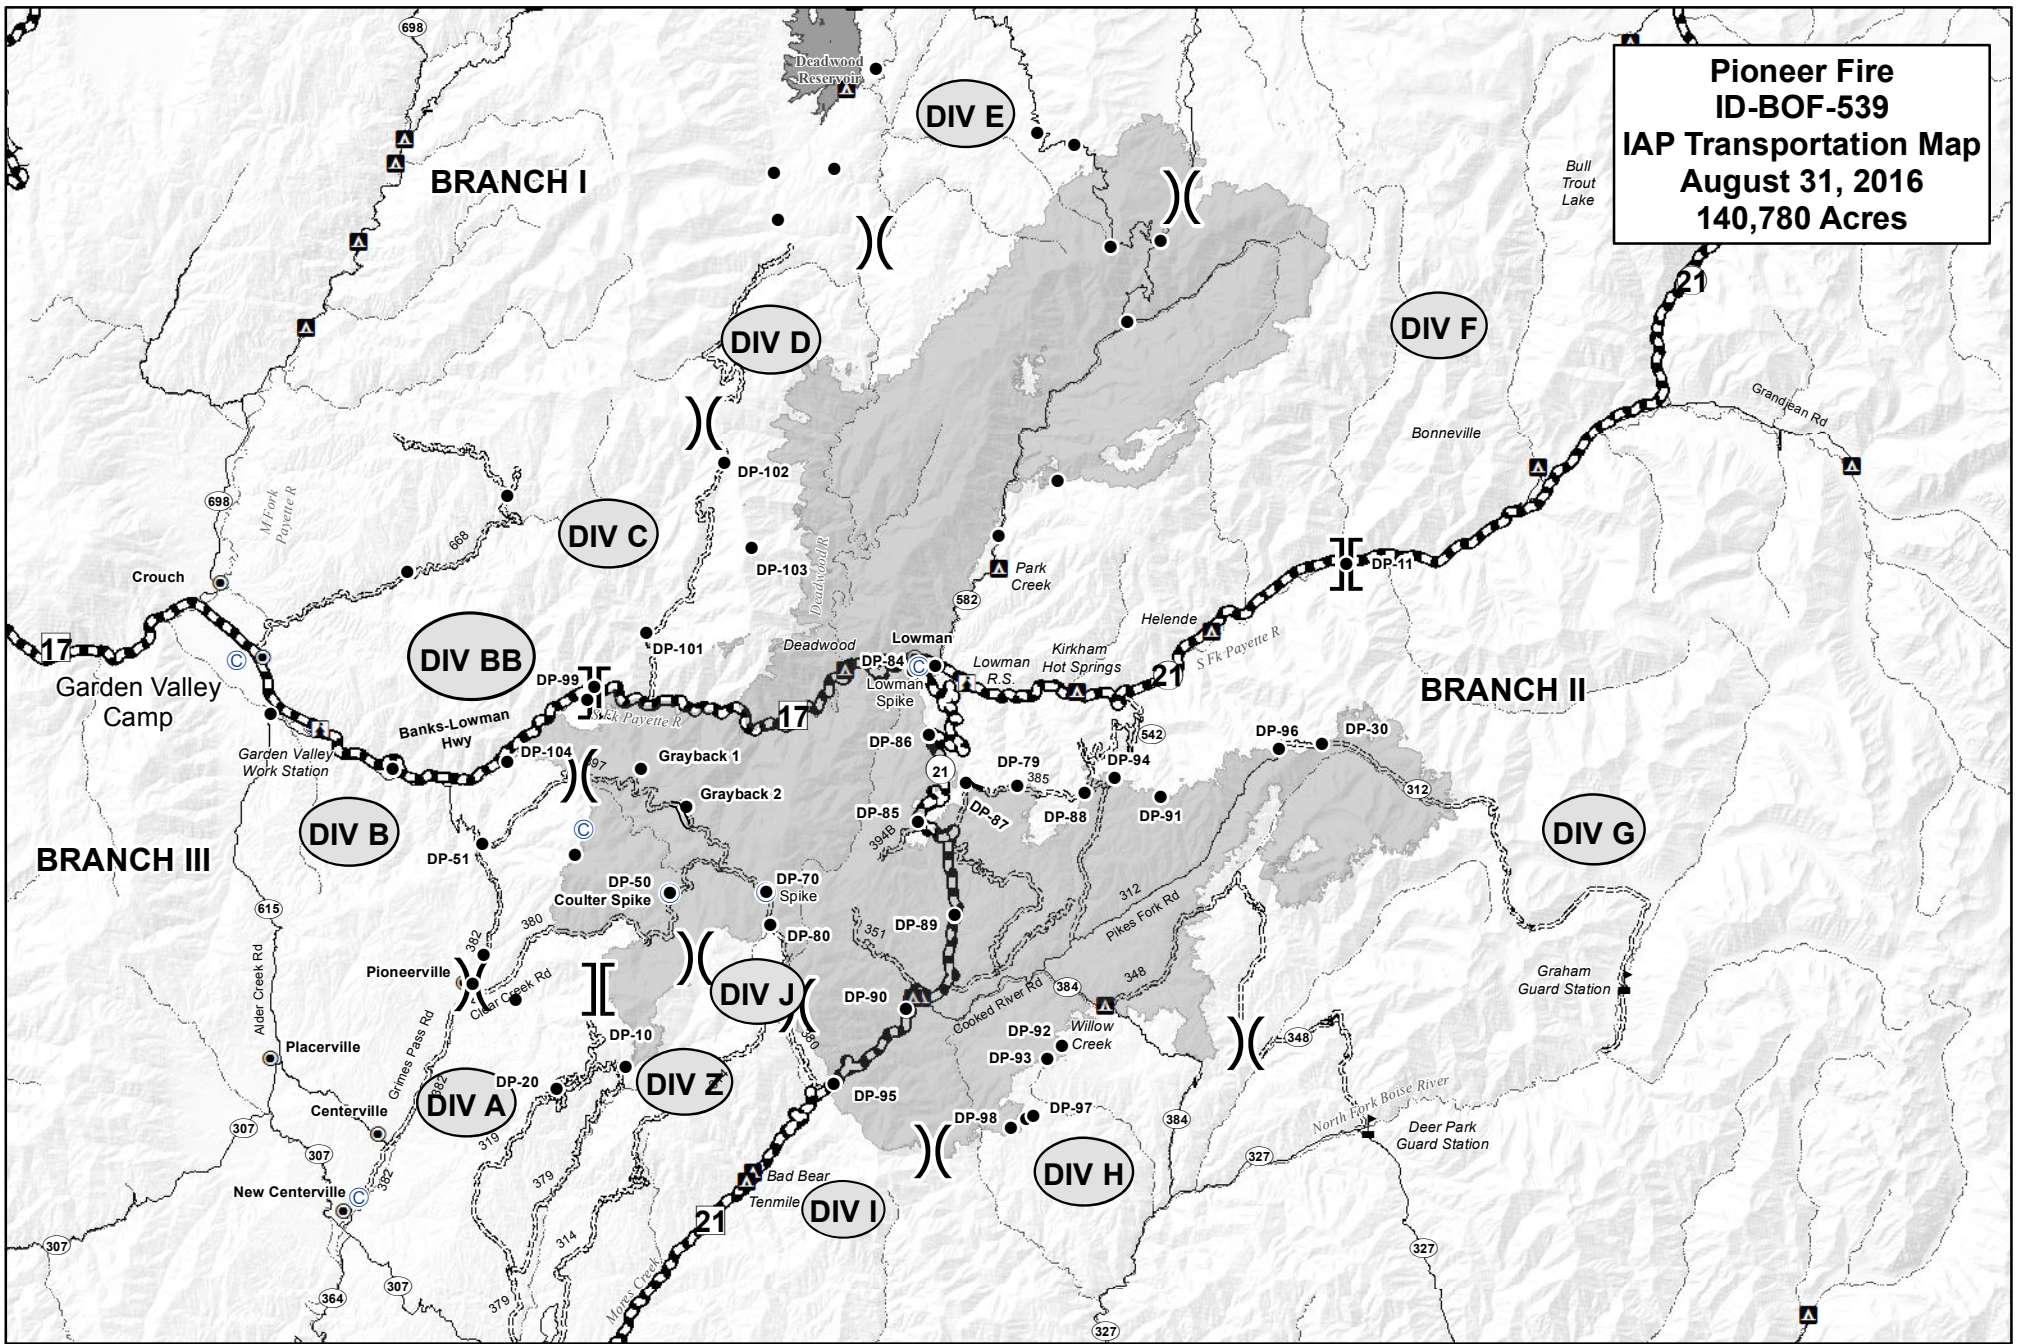

**Pioneer Fire
ID-BOF-539
IAP Transportation Map
August 31, 2016
140,780 Acres**

Zone Break
 Division Break
 Branch Break
 Camp
 Incident Command Post
 Drop Point
 Incident Base