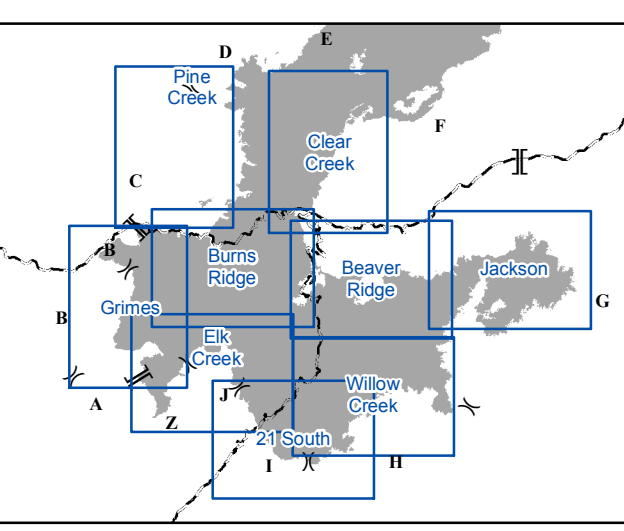

**Pioneer Fire**  
**ID-BOF-000539**  
**Suppression Repair**  
**Overview**  
**08/31/2016**  
**140,780 Acres**

**Data Capture Date:**  
**8/30/2016 2000 hrs**

- Legend**
- Arch Survey (Cleared)
  - Suppression Repair Status**
    - Needed
    - Completed
    - Certified
    - Needed
    - Completed
    - Certified
  - Other Data**
    - Camp
    - Drop Point
    - Helibase
    - Helispot
    - Incident Base
    - Incident Command Post
    - Lookout
    - Mobile Weather Unit
    - Parking
    - Pump
    - Repeater
    - Retardant/Mud Pit
    - Safety Zone
    - Sling Site
    - Staging Area
    - Unknown
    - Water Source
    - Other
  - Division Break
  - Branch Break
  - Zone Break
  - Completed Line (unknown type)
  - Dozer Line
  - Hand Line
  - Masticator Line
  - Road as Line
  - Name**
    - Title Index
    - Fire Perimeter
    - All Vehicle Roads
    - High Clearance Roads
    - Closed Road
    - Decommissioned Road
    - Motorized Trail
    - Non-Motorized Trail

0.5 1 2 Miles