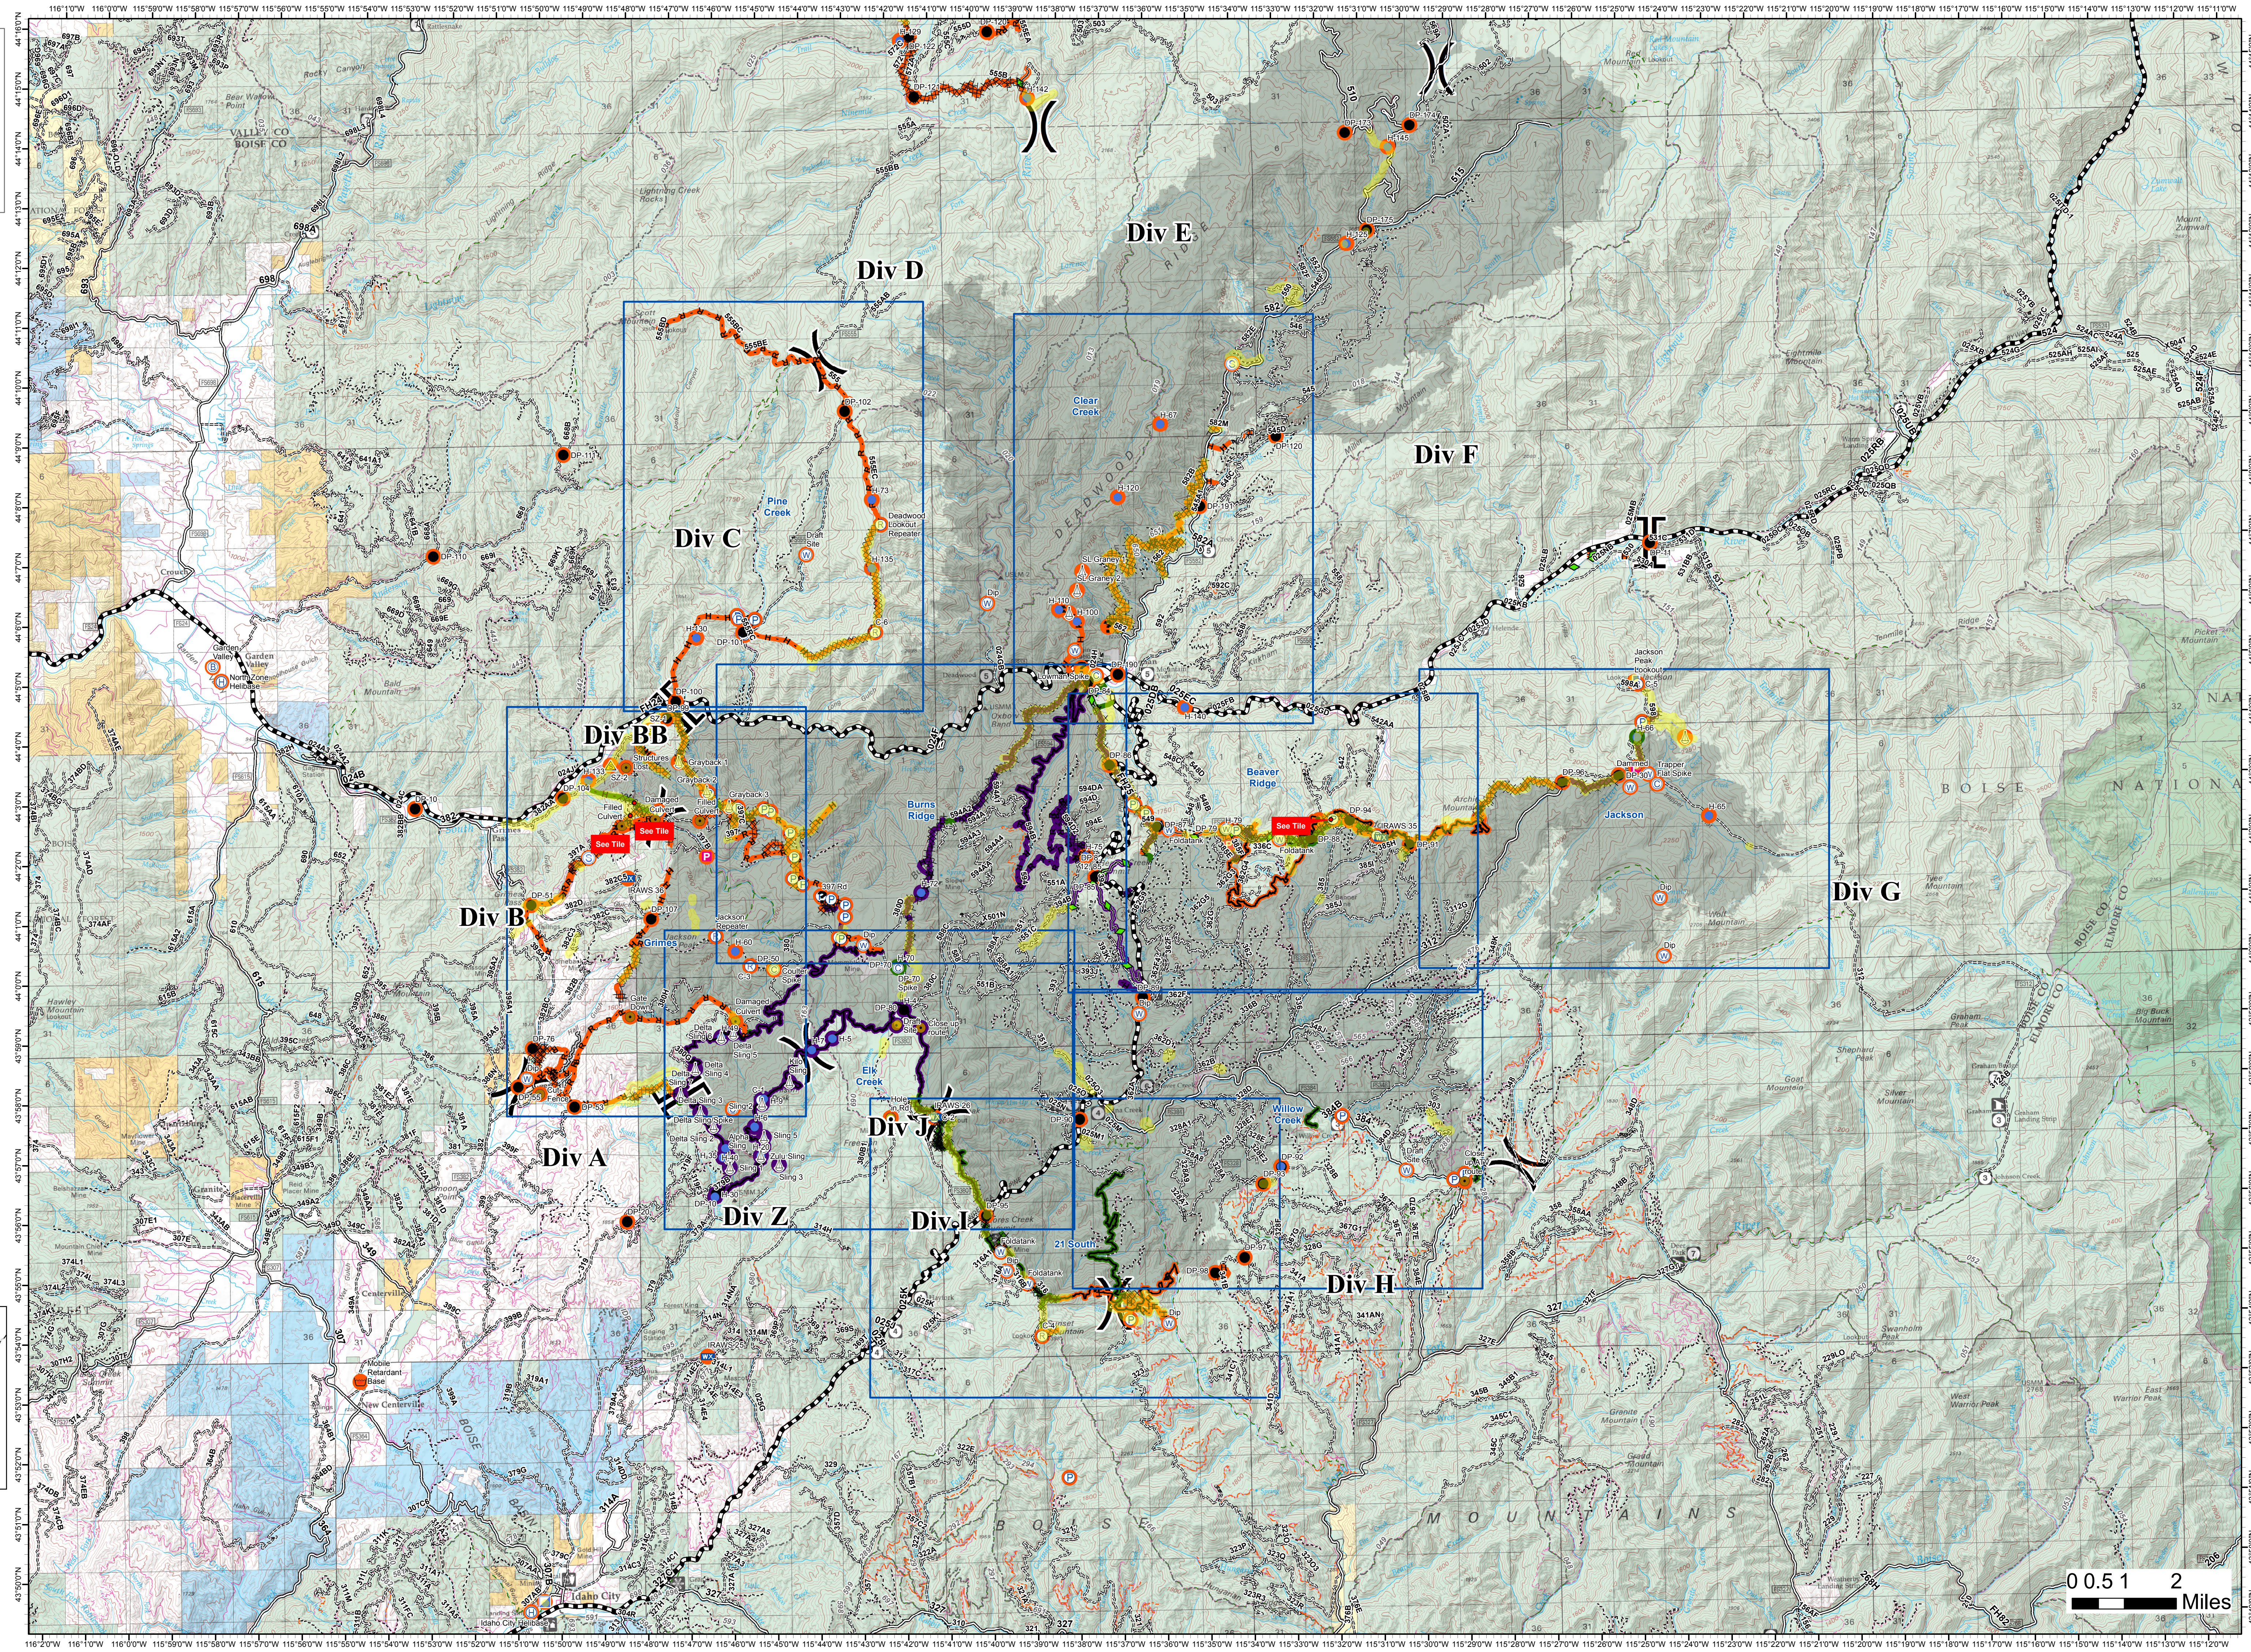

**Pioneer Fire**  
**ID-BOF-000539**  
**Suppression Repair**  
**Overview**  
**08/31/2016**  
**140,780 Acres**

**Data Capture Date:**  
**8/30/2016 2000 hrs**

- Legend**
- Arch Survey (Cleared)
  - Suppression Repair Status**
    - Needed
    - Completed
    - Certified
    - Needed
    - Completed
    - Certified
  - Other Data**
    - Camp
    - Drop Point
    - Helibase
    - Helispot
    - Incident Base
    - Incident Command Post
    - Lookout
    - Mobile Weather Unit
    - Parking
    - Pump
    - Repeater
    - Retardant/Mud Pit
    - Safety Zone
    - Sling Site
    - Staging Area
    - Unknown
    - Water Source
    - Other
  - Division Break
  - Branch Break
  - Zone Break
  - Completed Line (unknown type)
  - Dozer Line
  - Hand Line
  - Masticator Line
  - Road as Line
  - Name**
    - Title Index
    - Fire Perimeter
    - All Vehicle Roads
    - High Clearance Roads
    - Closed Road
    - Decommissioned Road
    - Motorized Trail
    - Non-Motorized Trail

0.5 1 2 Miles