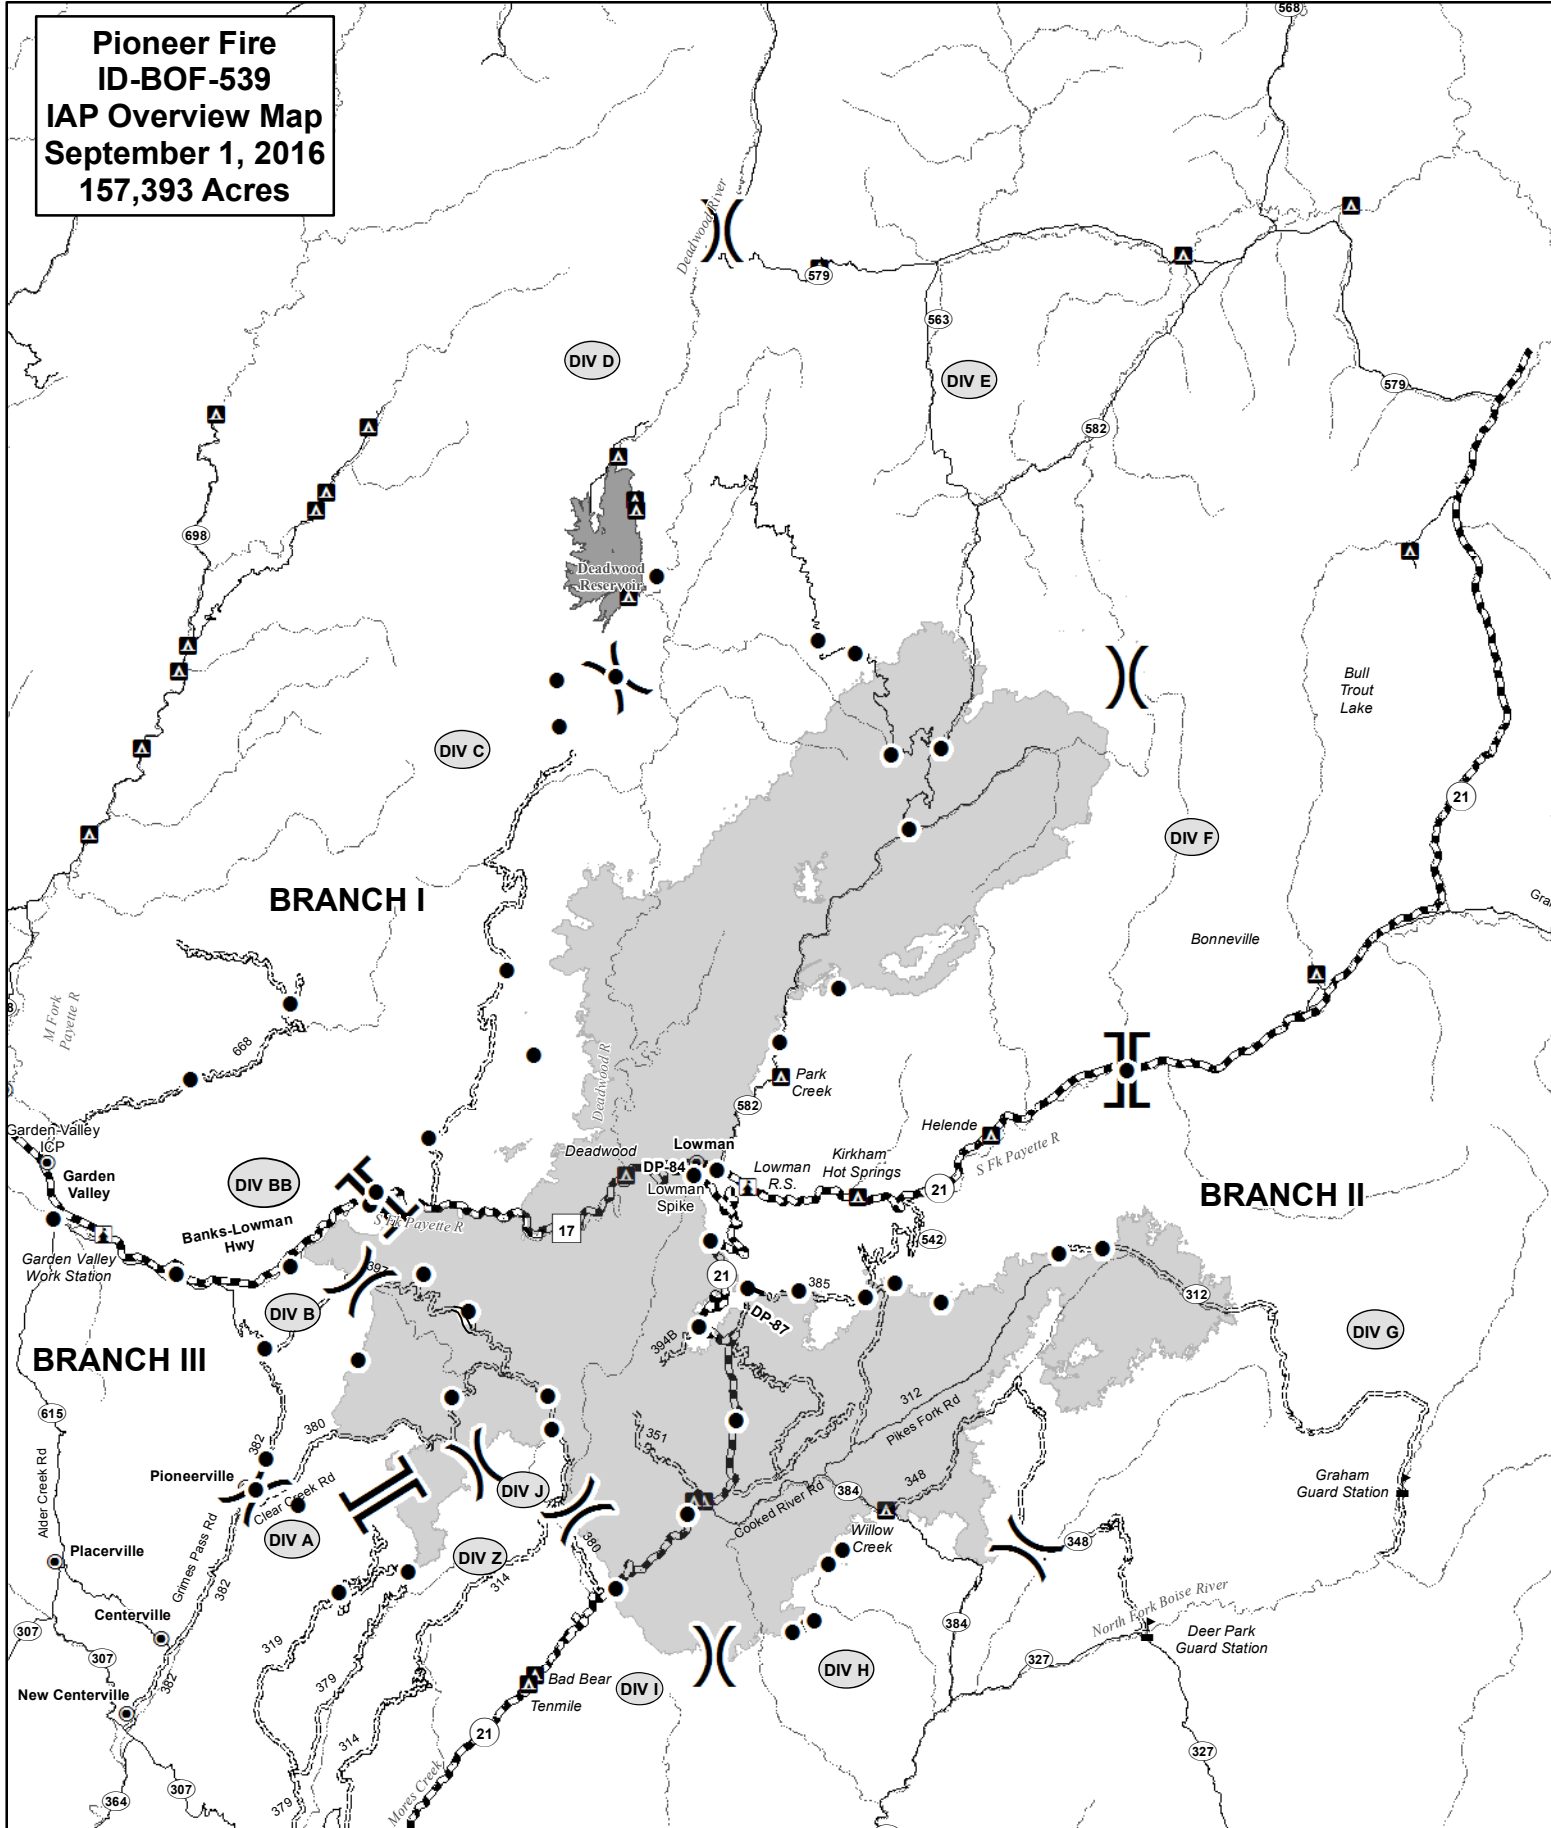

**Pioneer Fire  
ID-BOF-539  
IAP Overview Map  
September 1, 2016  
157,393 Acres**

- Zone Break
- Branch Break
- Division Break
- Camp
- Incident Command Post

- Drop Point
  - Incident Base
- 0 3 6 12  
Miles