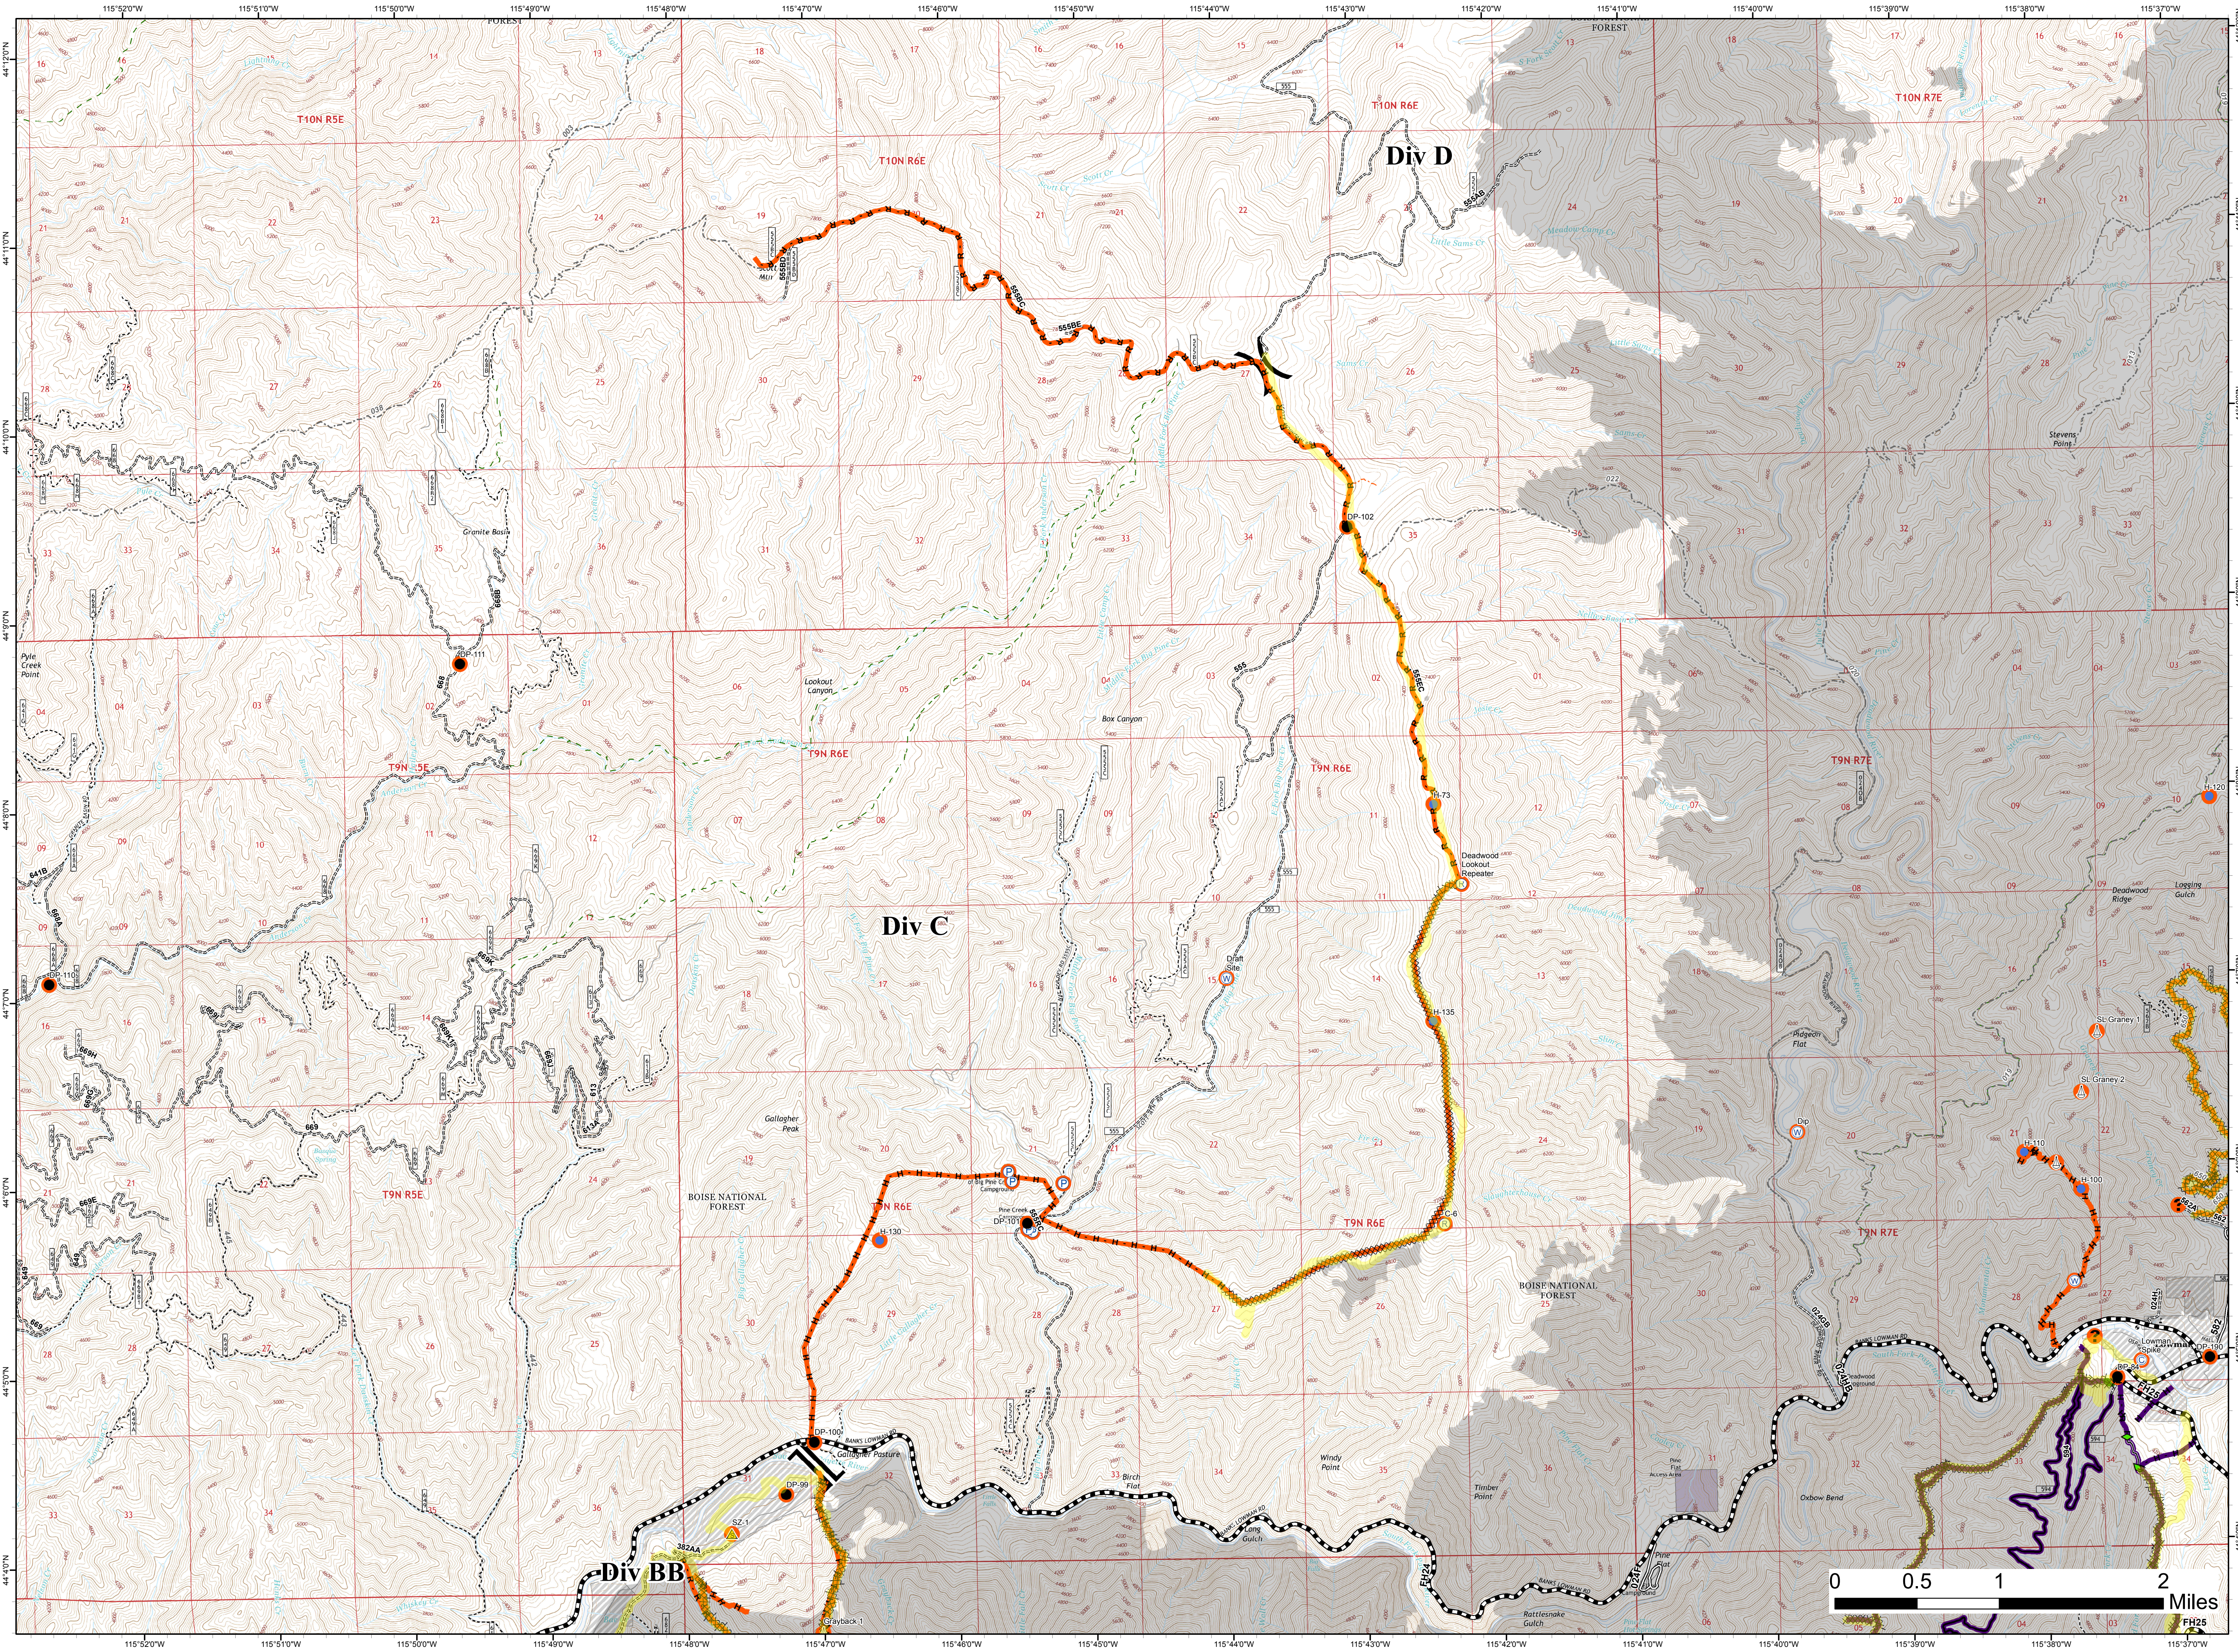

**Pioneer Fire
ID-BOF-000539
Suppression Repair
Pine Creek
09/01/2016
157,393 Acres**

**Data Capture Date:
8/31/2016 2000 hrs**

- Legend**
- Arch Survey (Cleared)
 - Suppression Repair Status**
 - Needed
 - Completed
 - Certified
 - Needed
 - Completed
 - Certified
 - Other Data**
 - Camp
 - Drop Point
 - Helispot
 - Pump
 - Repeater
 - Safety Zone
 - Sling Site
 - Unknown
 - Water Source
 - Division Break
 - Branch Break
 - Zone Break
 - Completed Line (unknown type)
 - Dozer Line
 - Hand Line
 - Masticator Line
 - Road as Line
 - Fire Perimeter
 - All Vehicle Roads
 - High Clearance Roads
 - Closed Road
 - Decommissioned Road
 - Motorized Trail
 - Non-Motorized Trail
 - Private
 - State

0 0.5 1 2 Miles