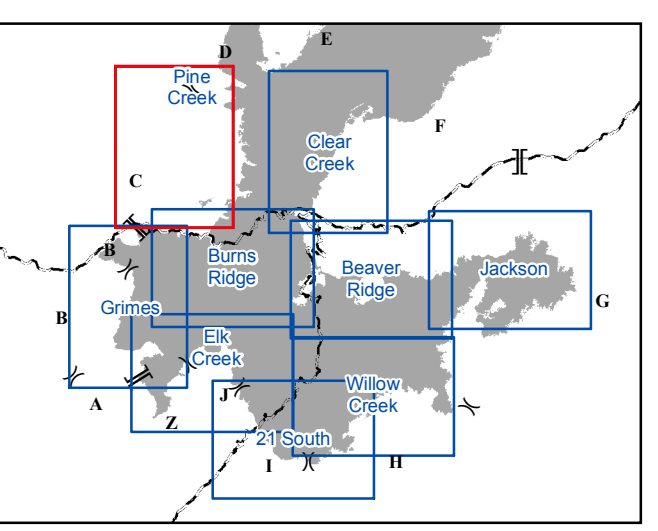

**Pioneer Fire
ID-BOF-000539
Suppression Repair
Pine Creek
09/01/2016
157,393 Acres**

**Data Capture Date:
8/31/2016 2000 hrs**

- Legend**
- Arch Survey (Cleared)
 - Suppression Repair Status**
 - Needed
 - Completed
 - Certified
 - Needed
 - Completed
 - Certified
 - Other Data**
 - Camp
 - Drop Point
 - Helispot
 - Pump
 - Repeater
 - Safety Zone
 - Sling Site
 - Unknown
 - Water Source
 - Division Break
 - Branch Break
 - Zone Break
 - Completed Line (unknown type)
 - Dozer Line
 - Hand Line
 - Masticator Line
 - Road as Line
 - Fire Perimeter
 - All Vehicle Roads
 - High Clearance Roads
 - Closed Road
 - Decommissioned Road
 - Motorized Trail
 - Non-Motorized Trail
 - Private
 - State

0 0.5 1 2 Miles