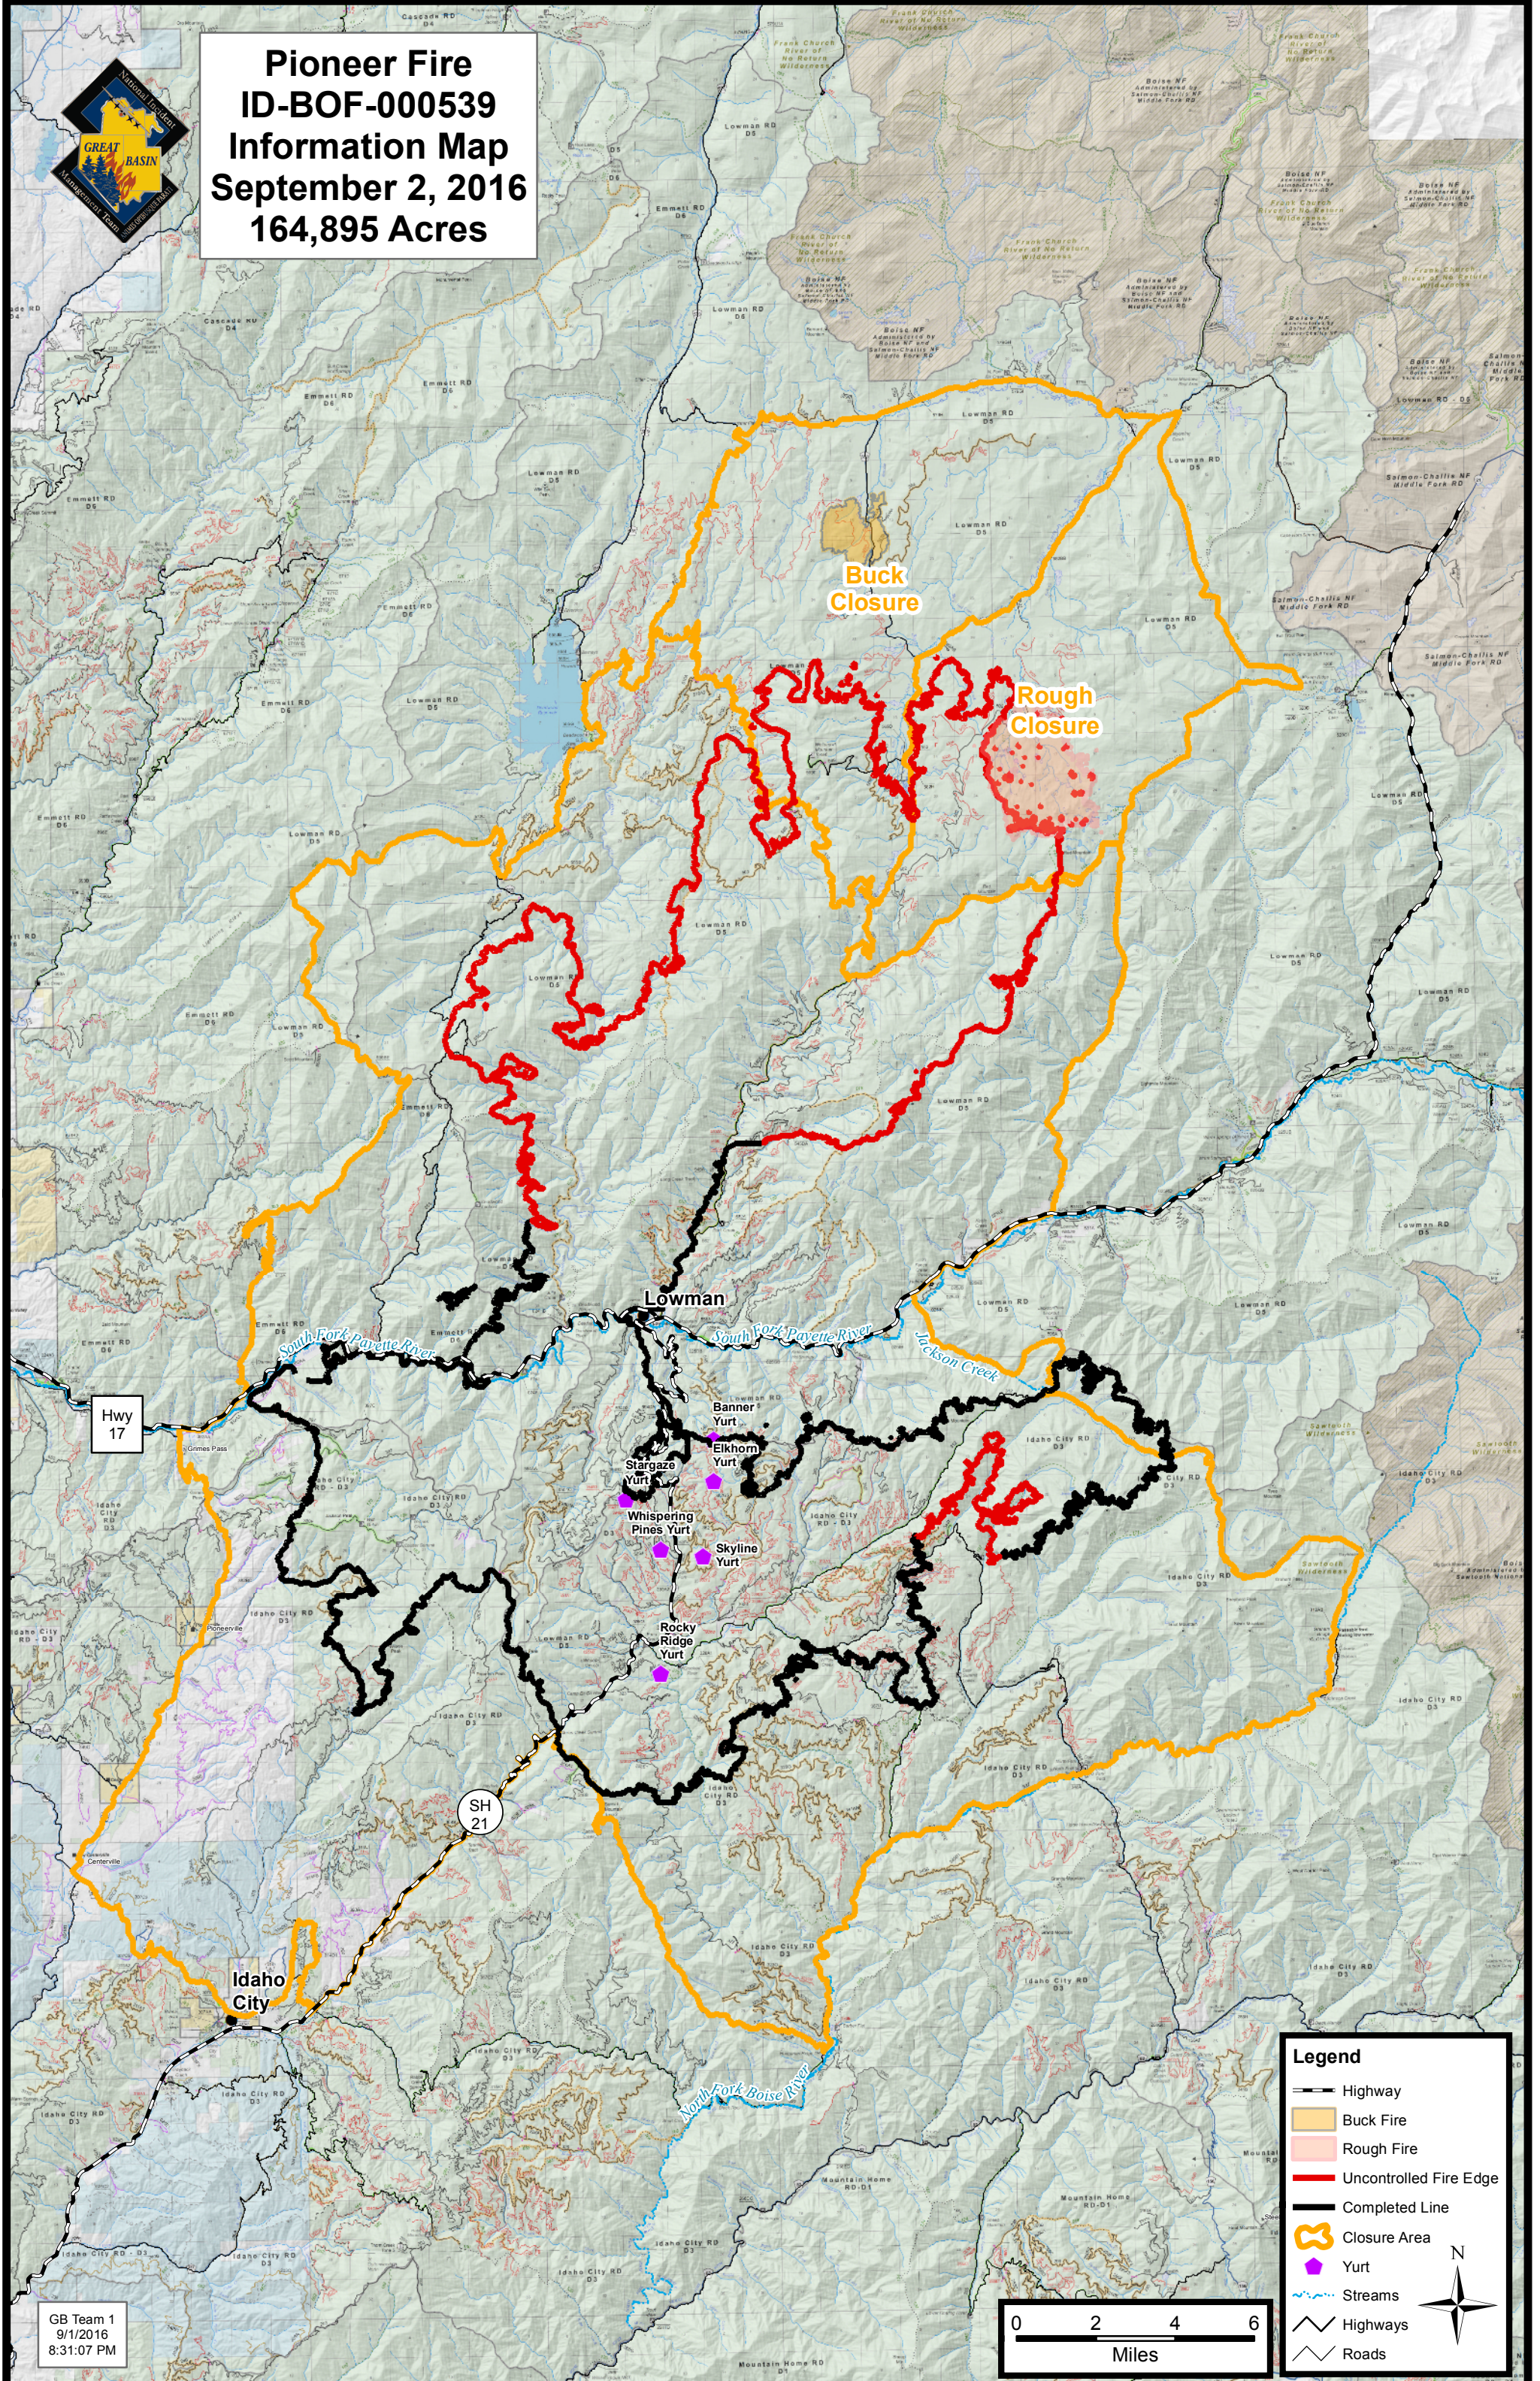

**Pioneer Fire
ID-BOF-000539
Information Map
September 2, 2016
164,895 Acres**

Legend

- Highway
- Buck Fire
- Rough Fire
- Uncontrolled Fire Edge
- Completed Line
- Closure Area
- Yurt
- Streams
- Highways
- Roads

GB Team 1
9/1/2016
8:31:07 PM