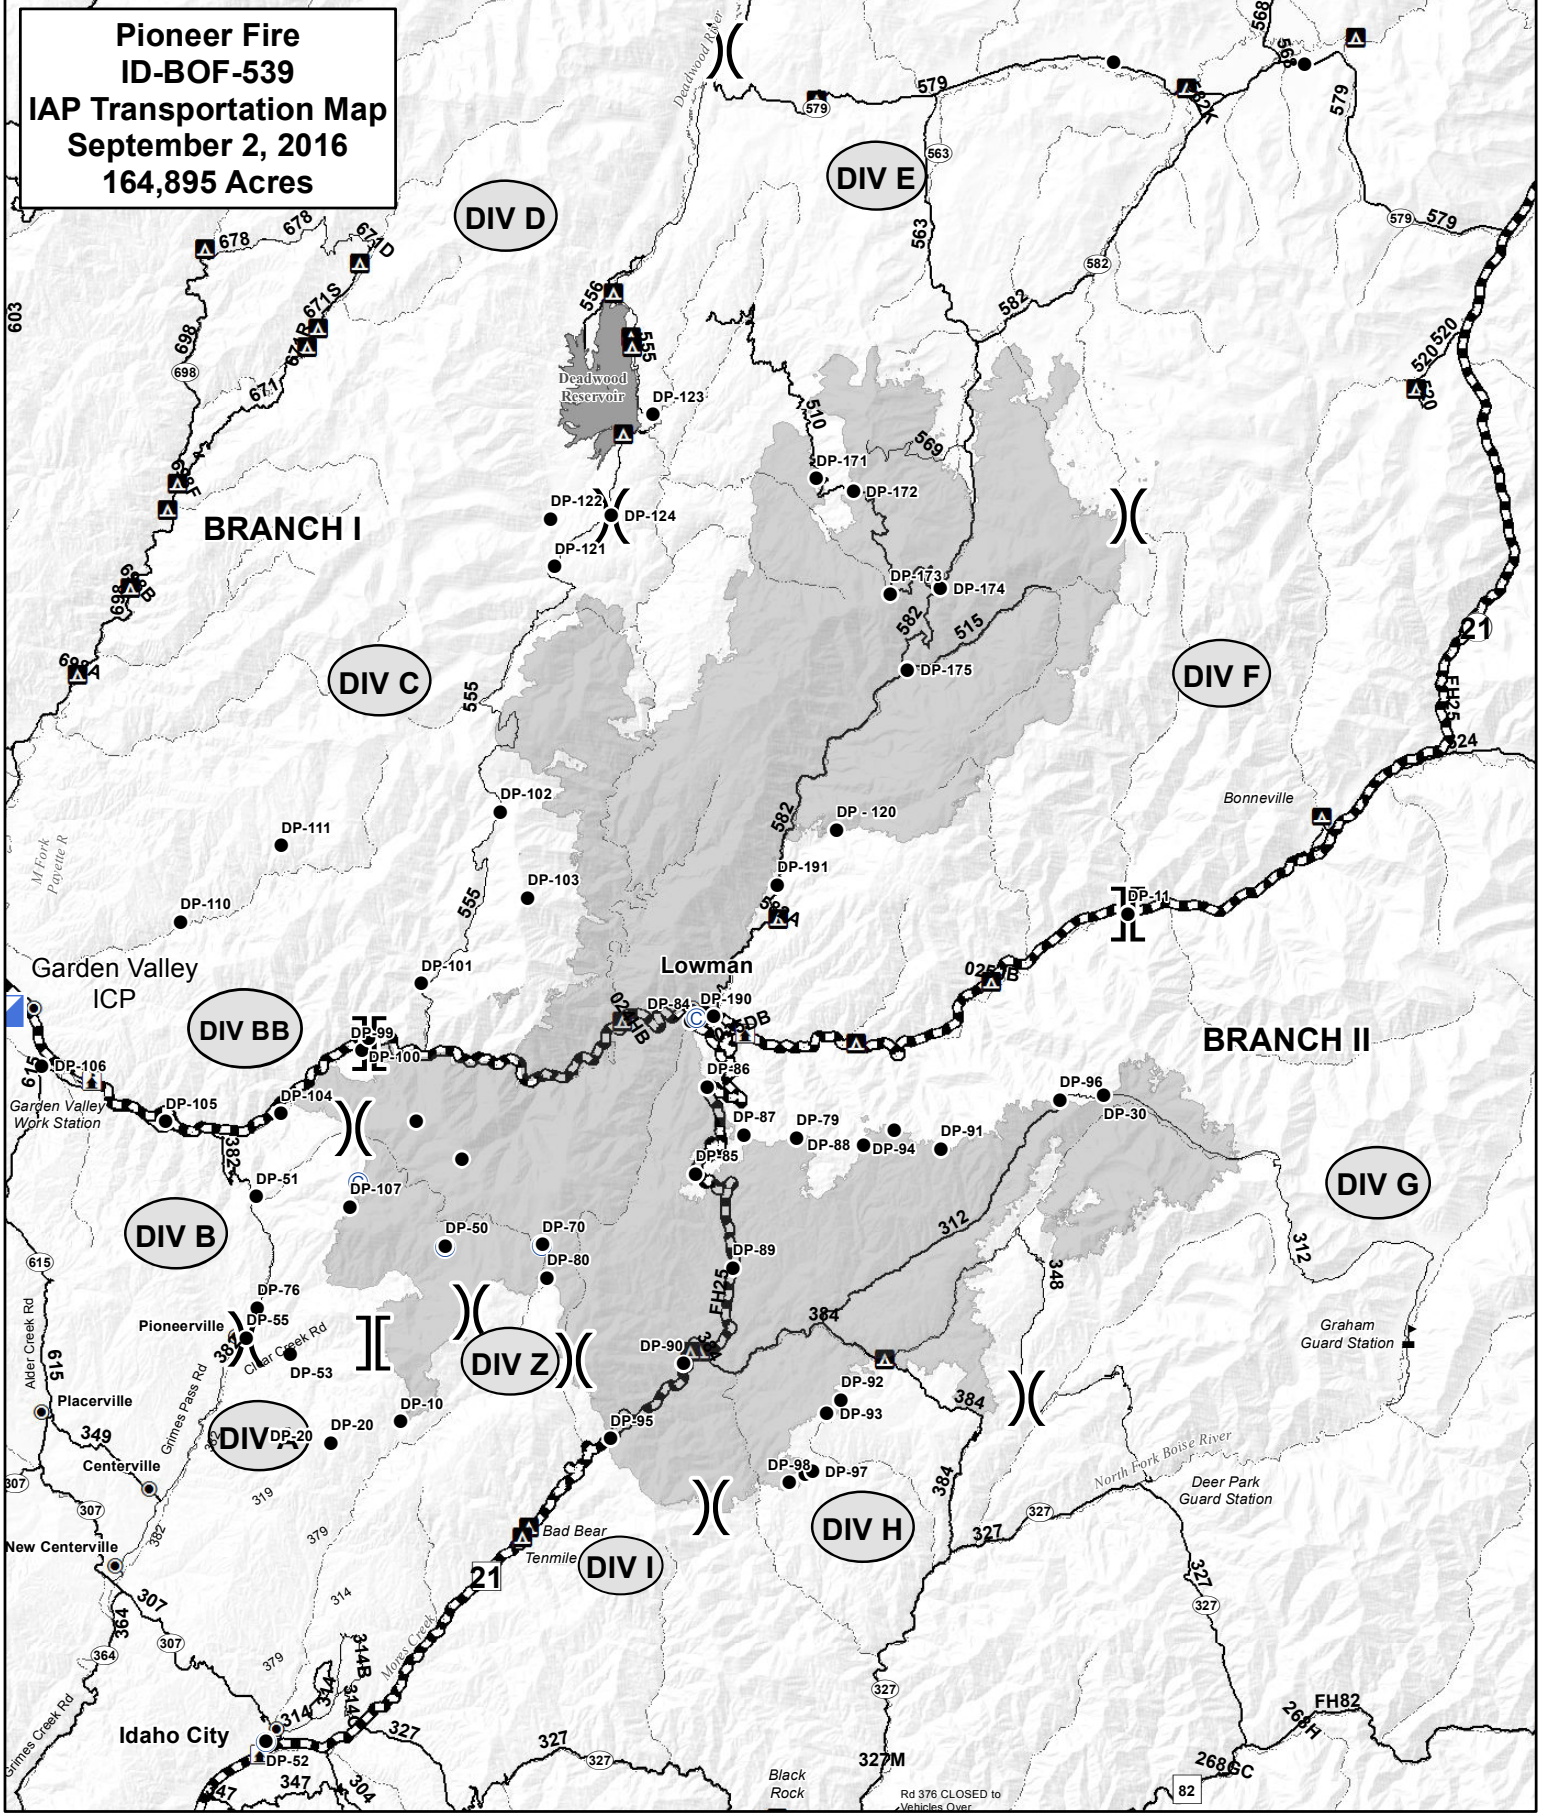

**Pioneer Fire
ID-BOF-539
IAP Transportation Map
September 2, 2016
164,895 Acres**

-  Zone Break
-  Branch Break
-  Division Break
-  Camp
-  Incident Command Post

-  Drop Point
-  Incident Base