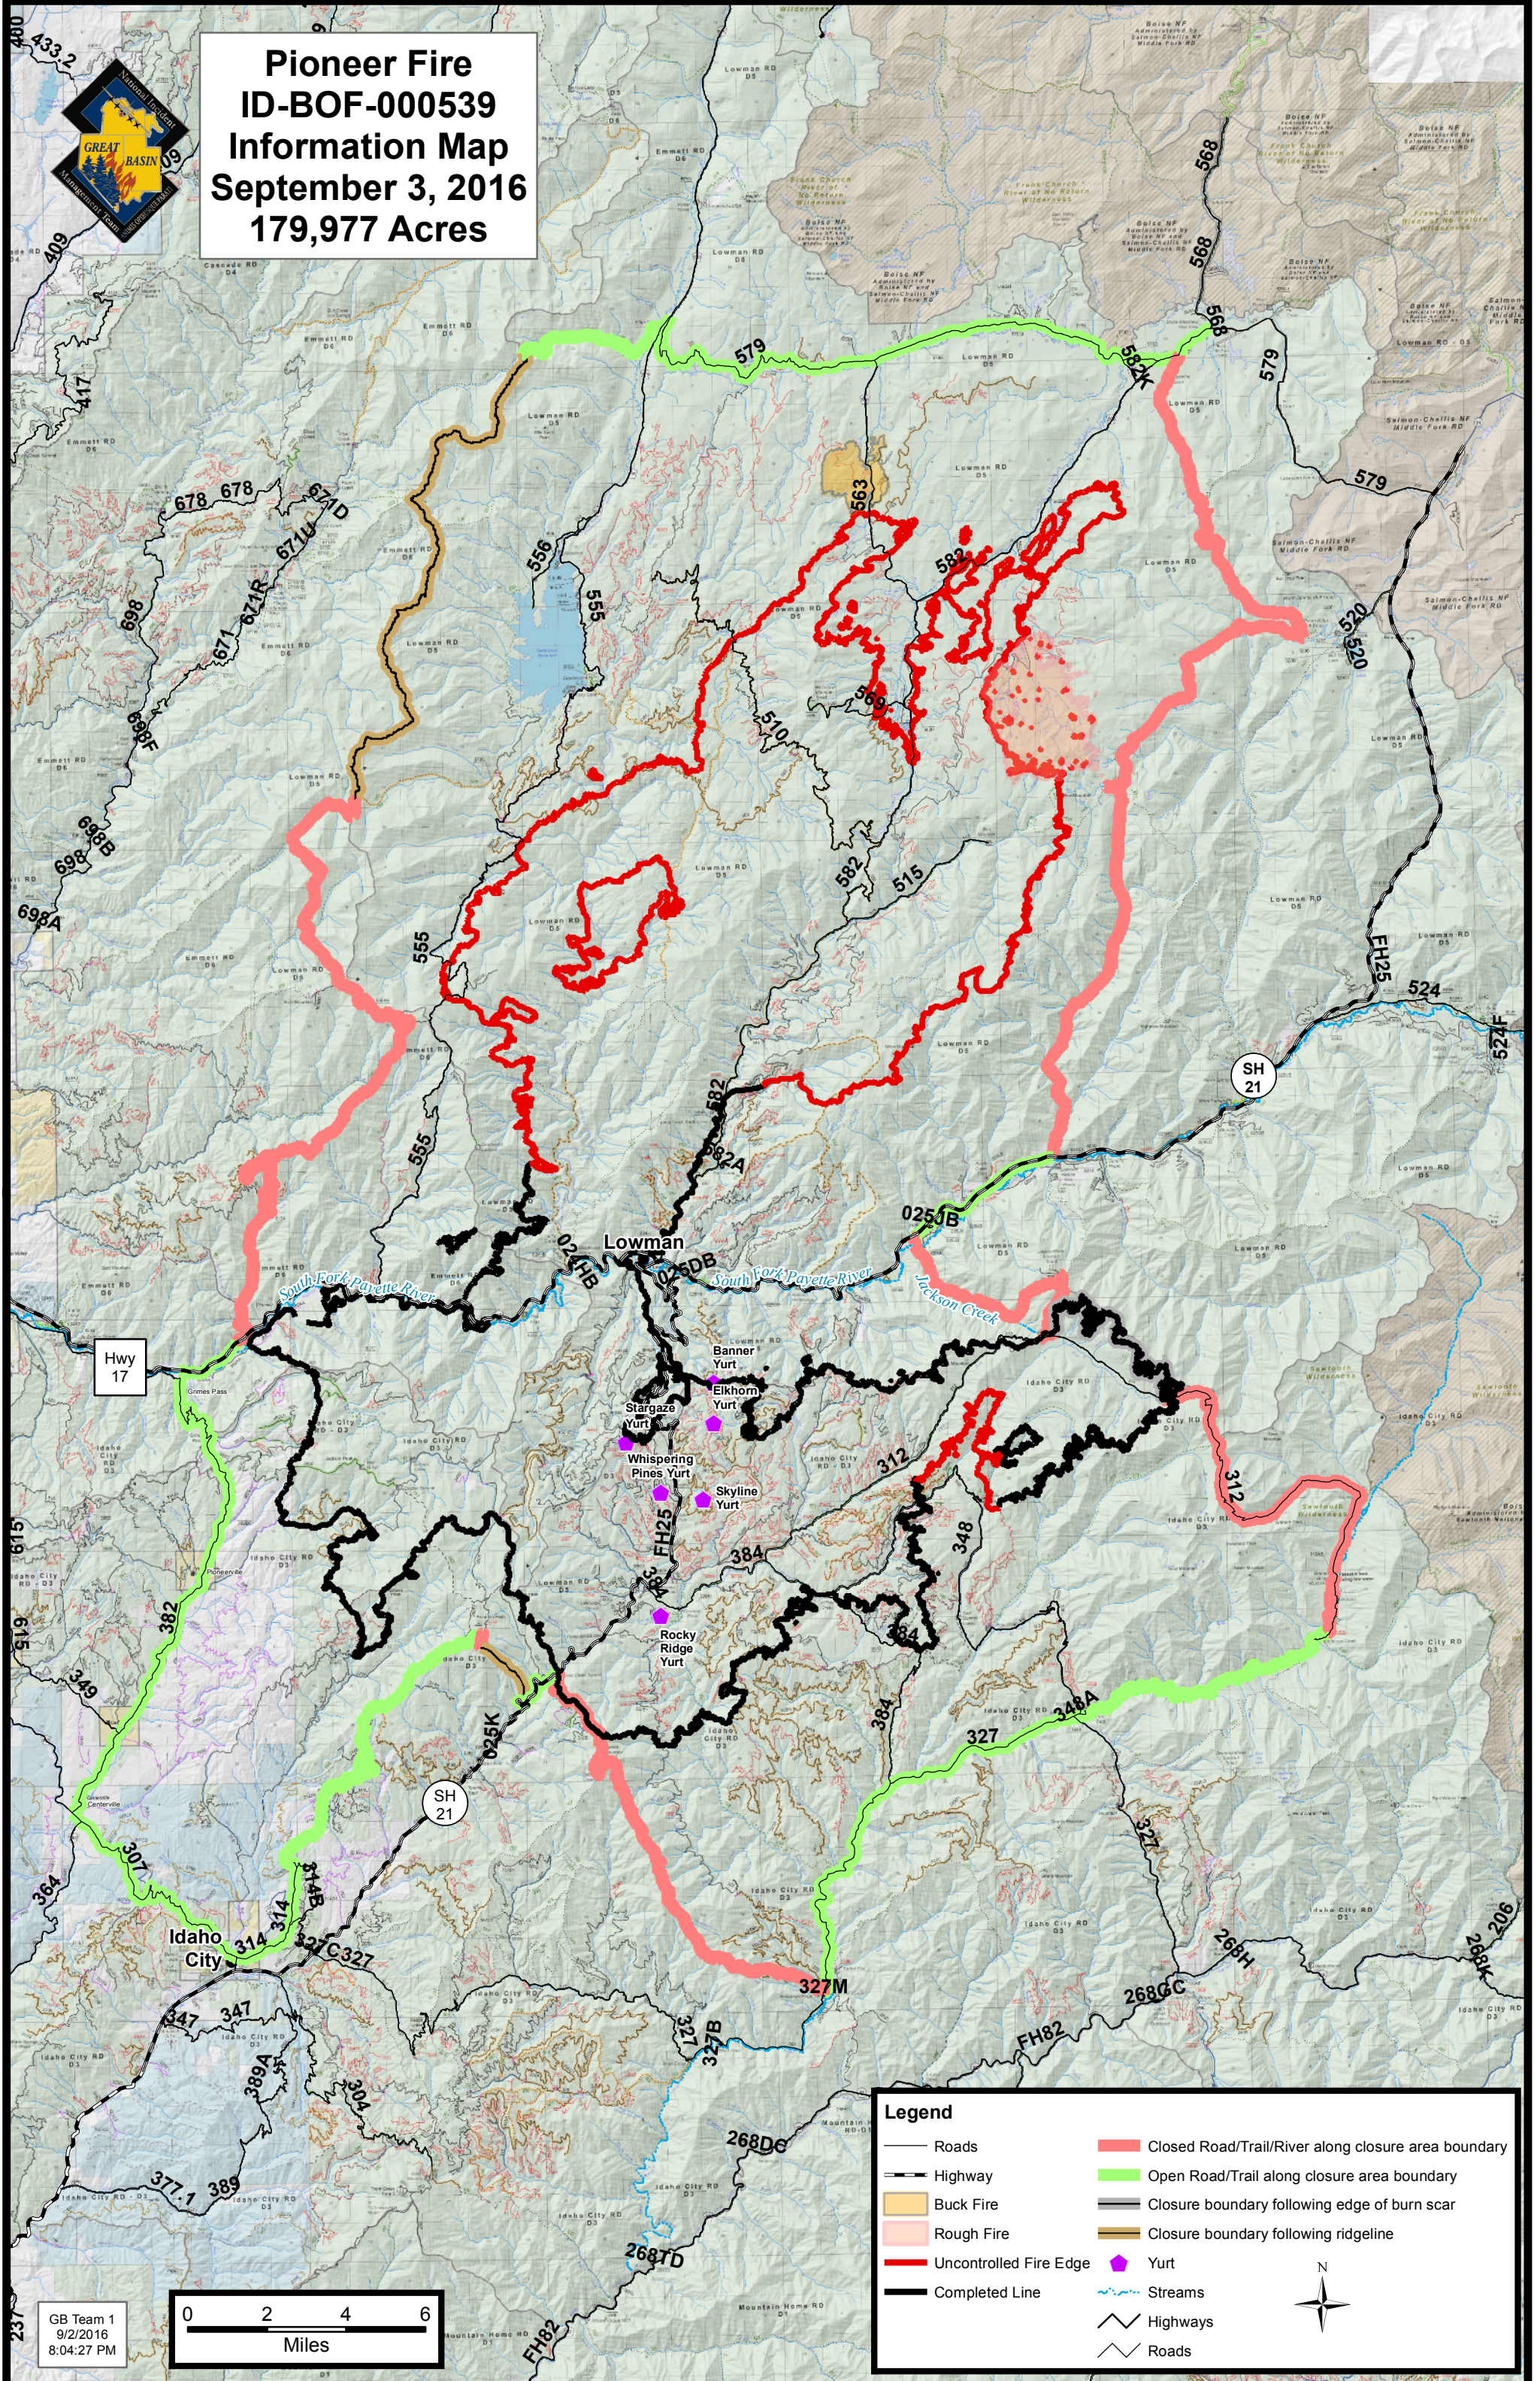

**Pioneer Fire
ID-BOF-000539
Information Map
September 3, 2016
179,977 Acres**

Legend

- Roads
- Highway
- Buck Fire
- Rough Fire
- Uncontrolled Fire Edge
- Completed Line
- Closed Road/Trail/River along closure area boundary
- Open Road/Trail along closure area boundary
- Closure boundary following edge of burn scar
- Closure boundary following ridgeline
- ◆ Yurt
- Streams
- Highways
- Roads

GB Team 1
9/2/2016
8:04:27 PM