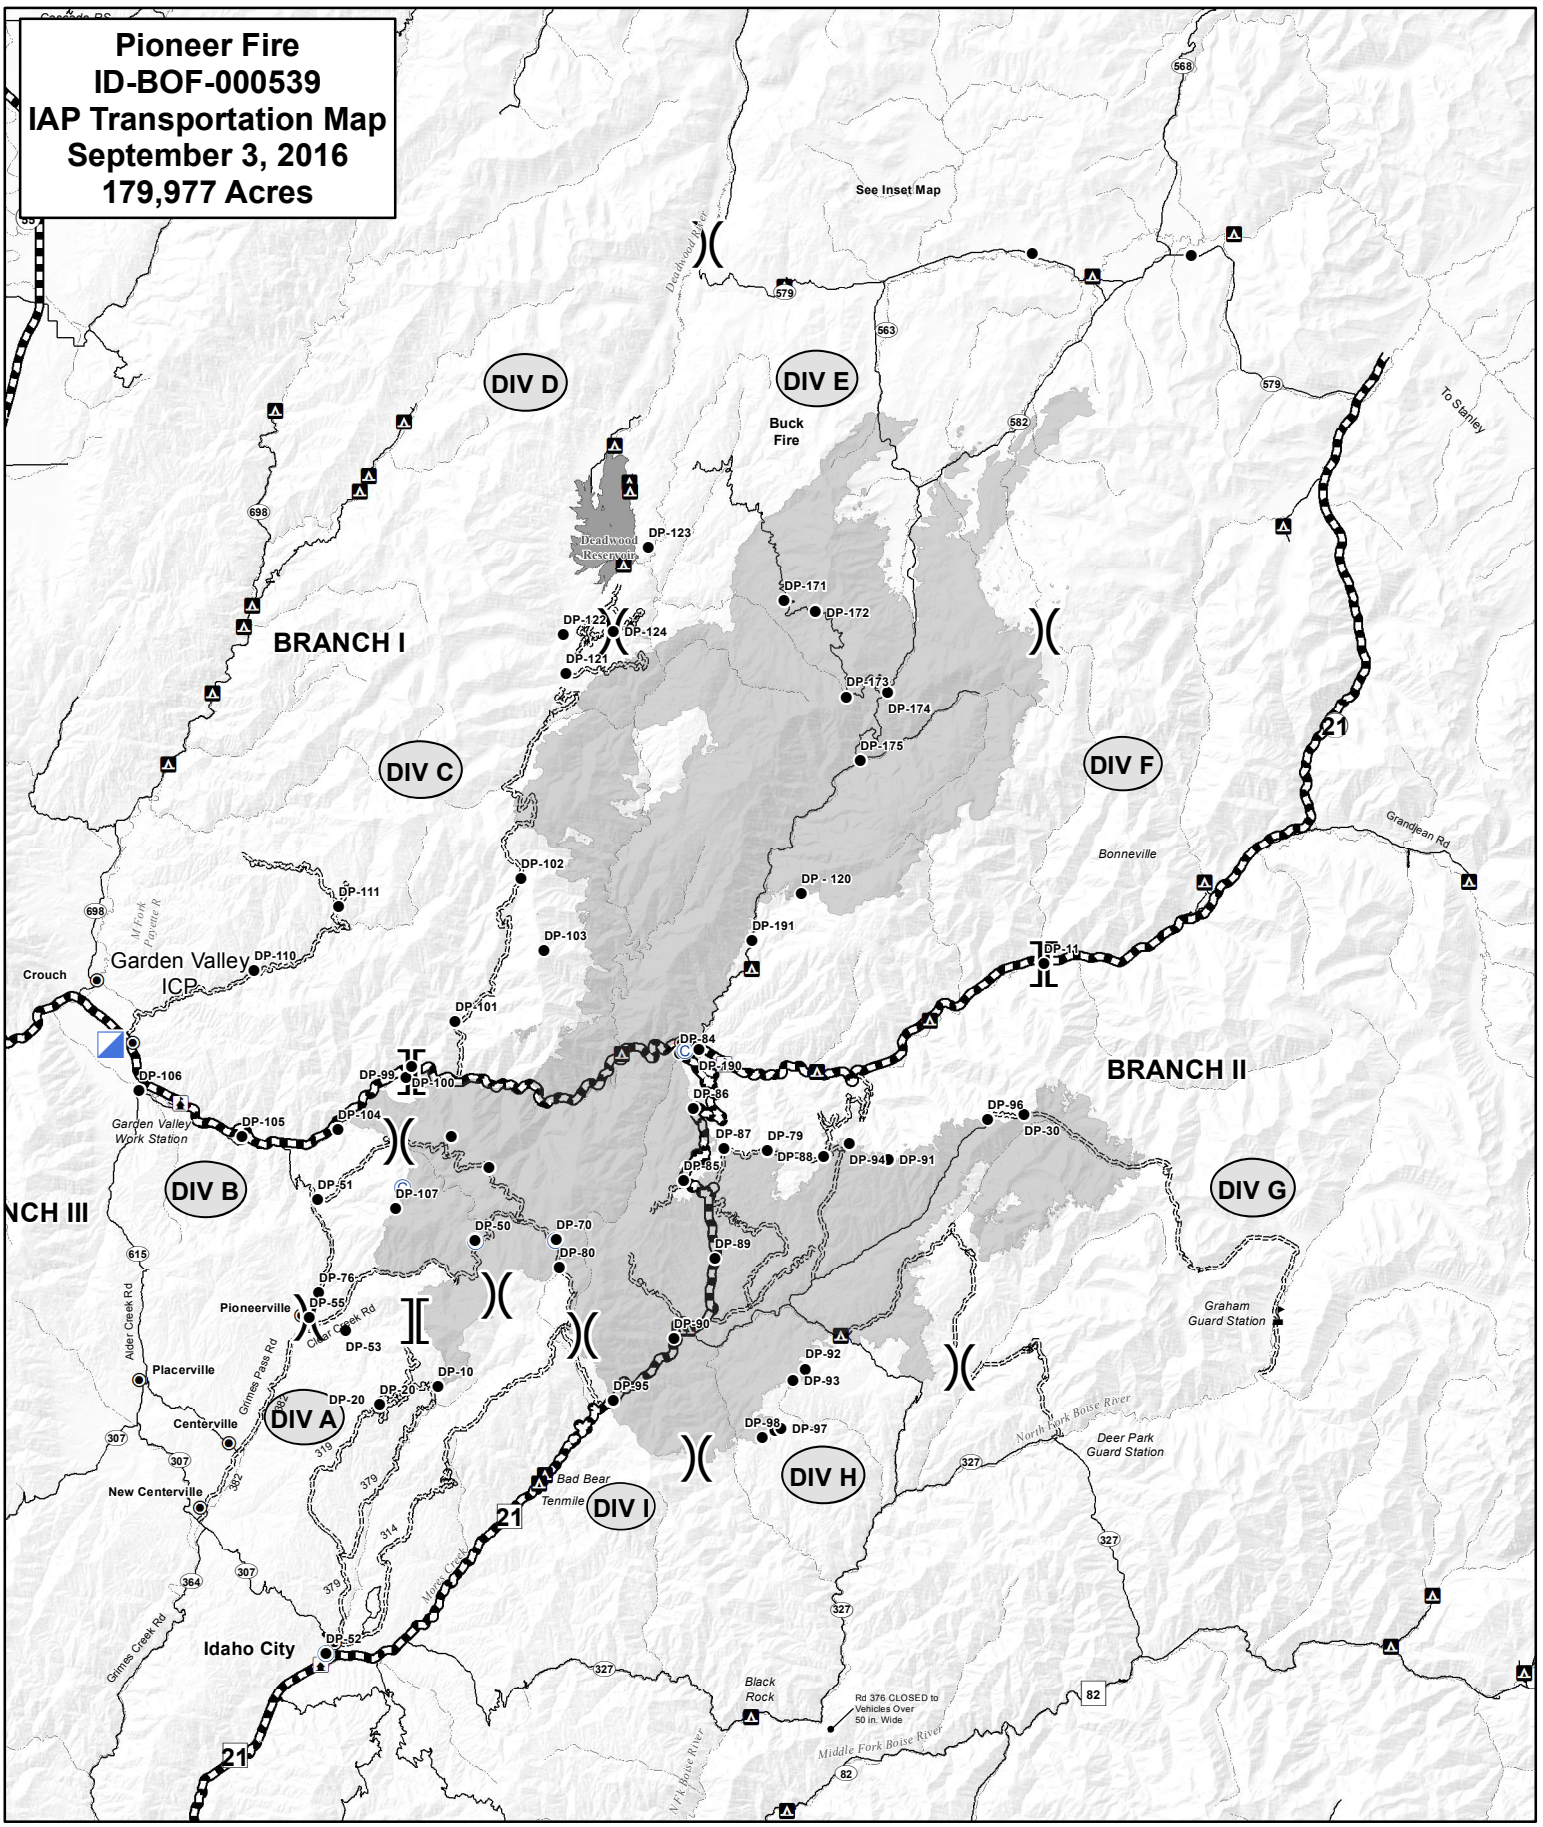

**Pioneer Fire  
ID-BOF-000539  
IAP Transportation Map  
September 3, 2016  
179,977 Acres**

- Zone Break
- Branch Break
- Division Break
- Camp
- Incident Command Post

- Drop Point
- Incident Base