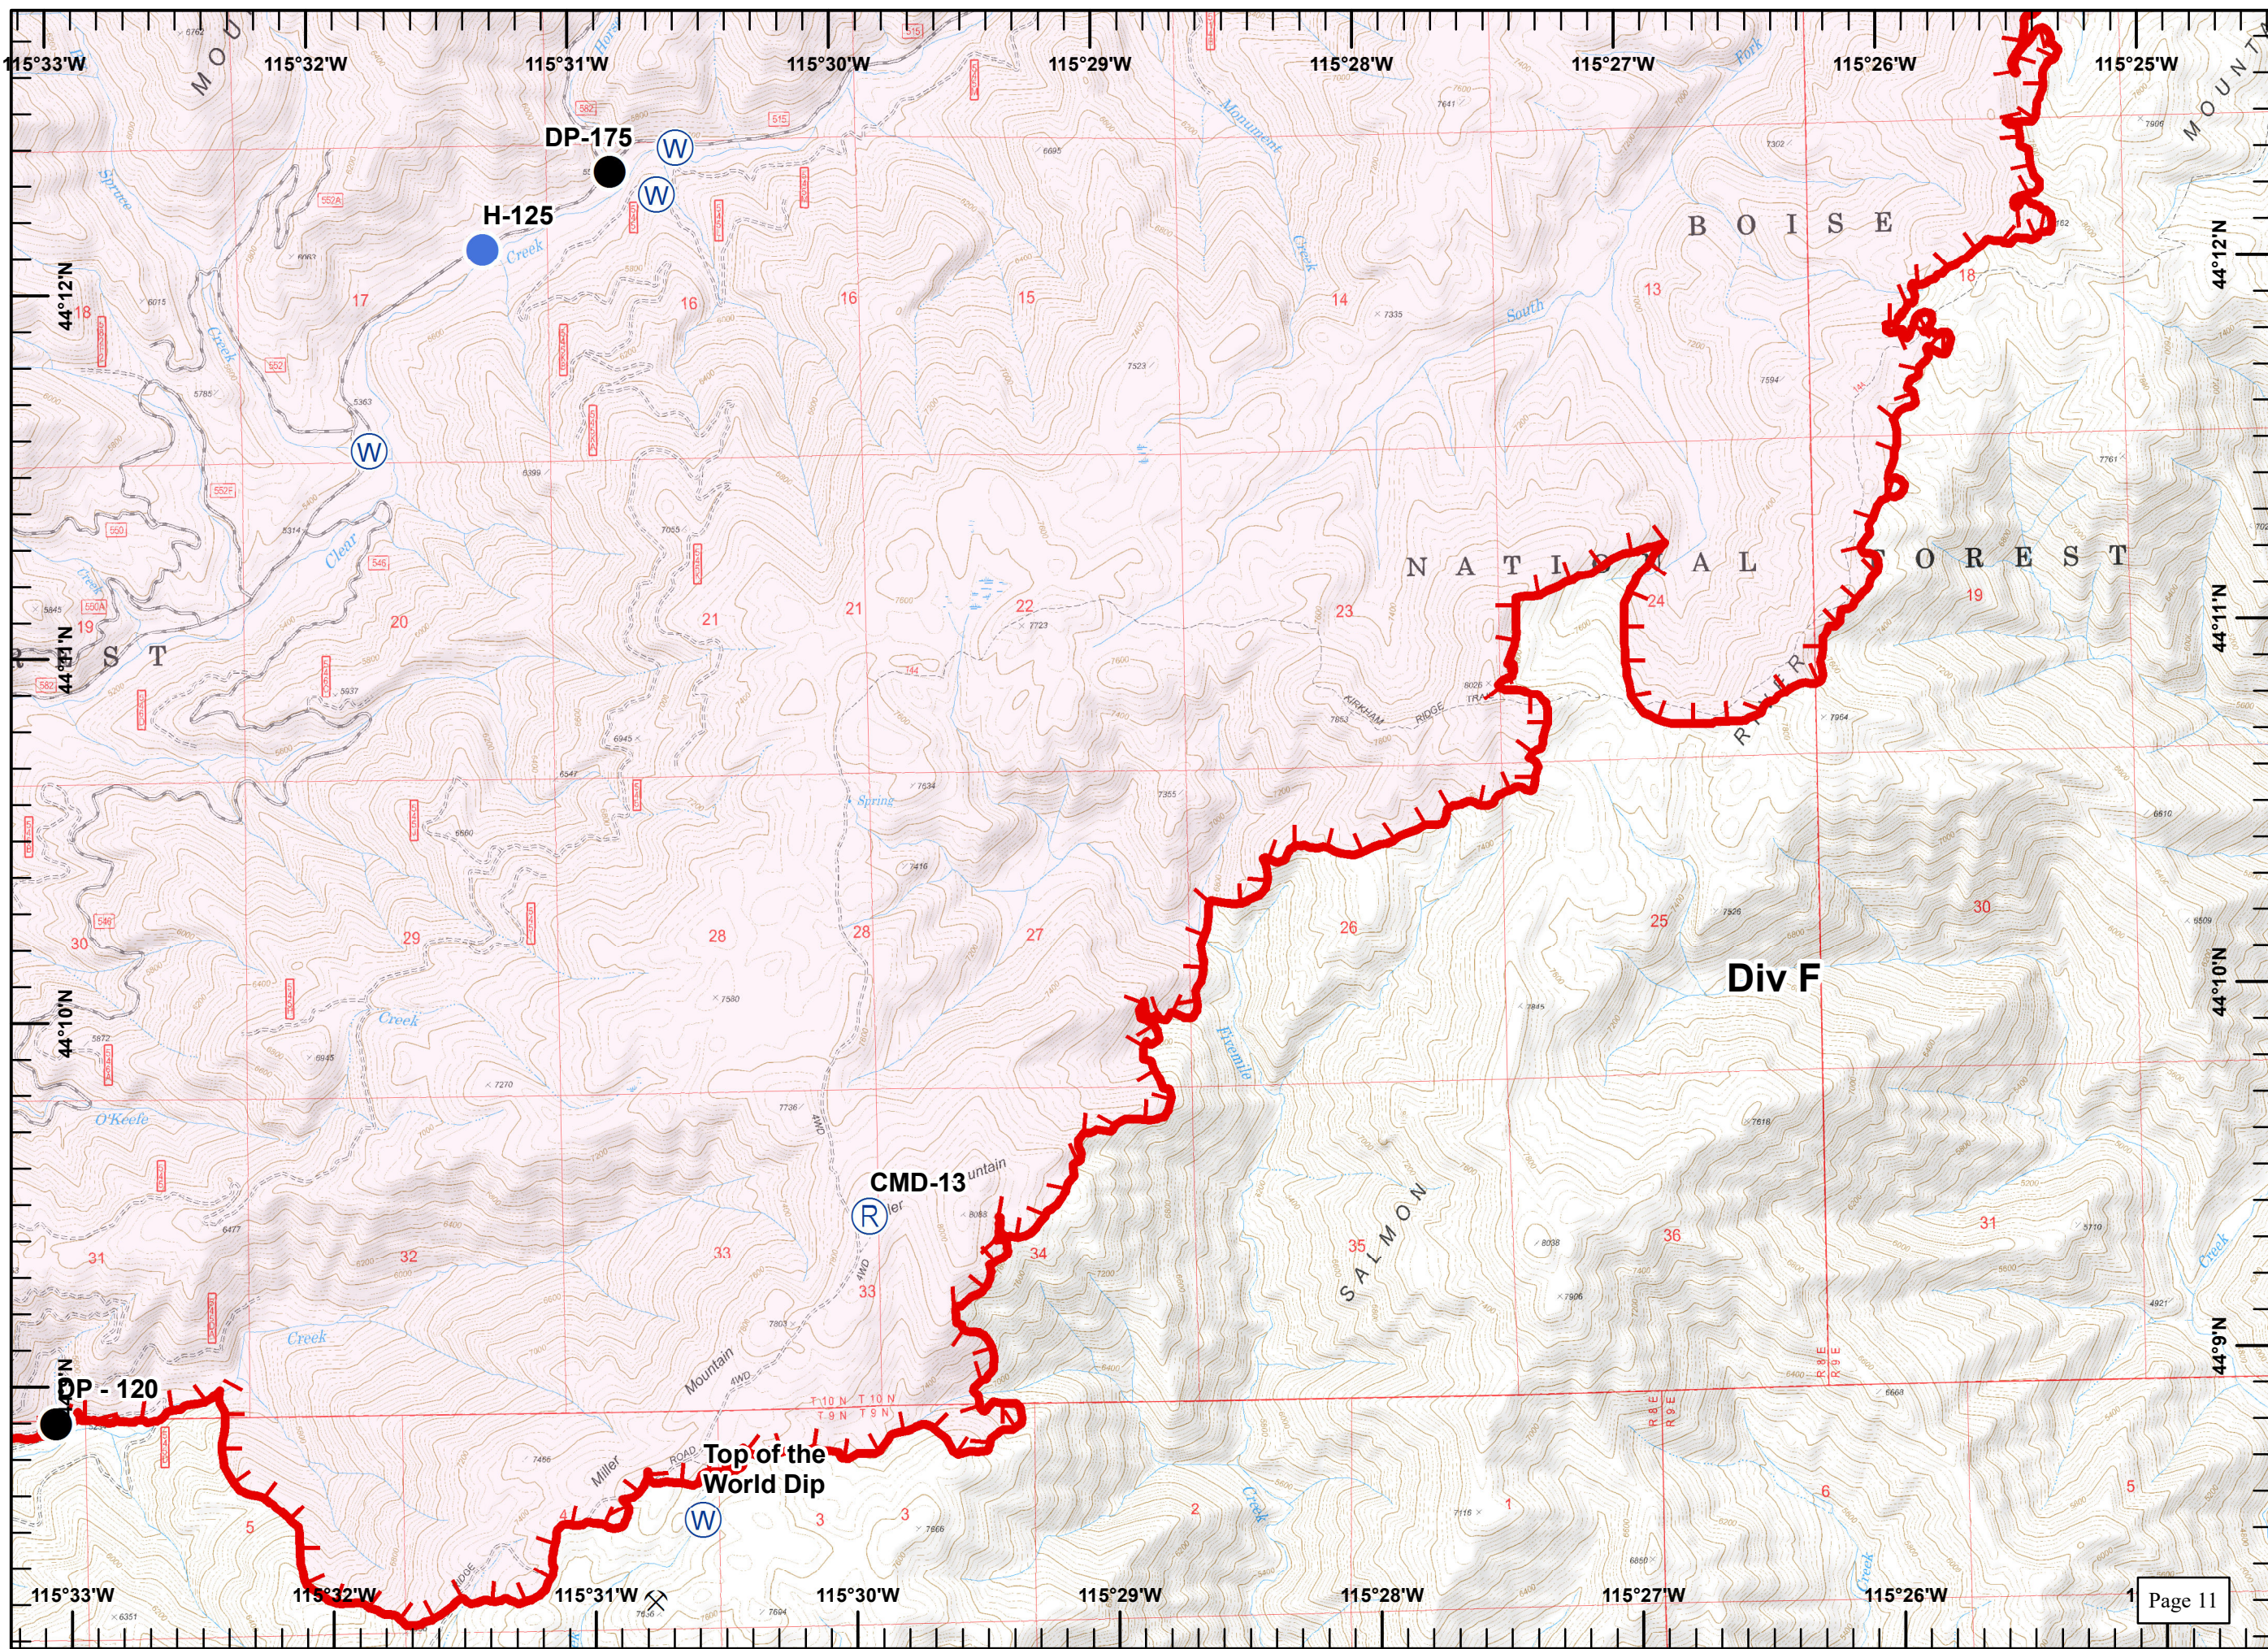

Pioneer Fire
ID-BOF-000539
9/3/16

Legend

- Drop Point
- Helispot
-) Division Break
- Mine
- Uncontrolled Fire Edge
- R Road as Completed Line

Great Basin
 September 2, 2016
 1939

Pioneer Fire
ID-BOF-000539
9/3/16

Great Basin
September 2, 2016
1940

Pioneer Fire
ID-BOF-000539
9/3/16

Legend

- Mine
- Uncontrolled Fire Edge

Great Basin
September 2, 2016
1941

Pioneer Fire
ID-BOF-000539
9/3/16

Legend

- Water Source
- Mine
- Uncontrolled Fire Edge
- Rough Fire

Great Basin
September 2, 2016
1942

Pioneer Fire
ID-BOF-000539
9/3/16

Legend

- Water Source
- Division Break
- Mine
- Uncontrolled Fire Edge
- Rough Fire

Great Basin
September 2, 2016
1942

Pioneer Fire
ID-BOF-000539
9/3/16

Legend

- Drop Point
- Helispot
- Ⓜ Repeater
- Ⓜ Water Source
- Ⓧ Mine
- ▬ Uncontrolled Fire Edge

Great Basin
September 2, 2016
1943

Pioneer Fire
ID-BOF-000539
9/3/16

Legend

-  Drop Point
-  Helispot
-  Staging Area
-  Water Source
-  Mine
-  Uncontrolled Fire Edge
-  Completed Line
-  Completed Dozer Line
-  Hand Line