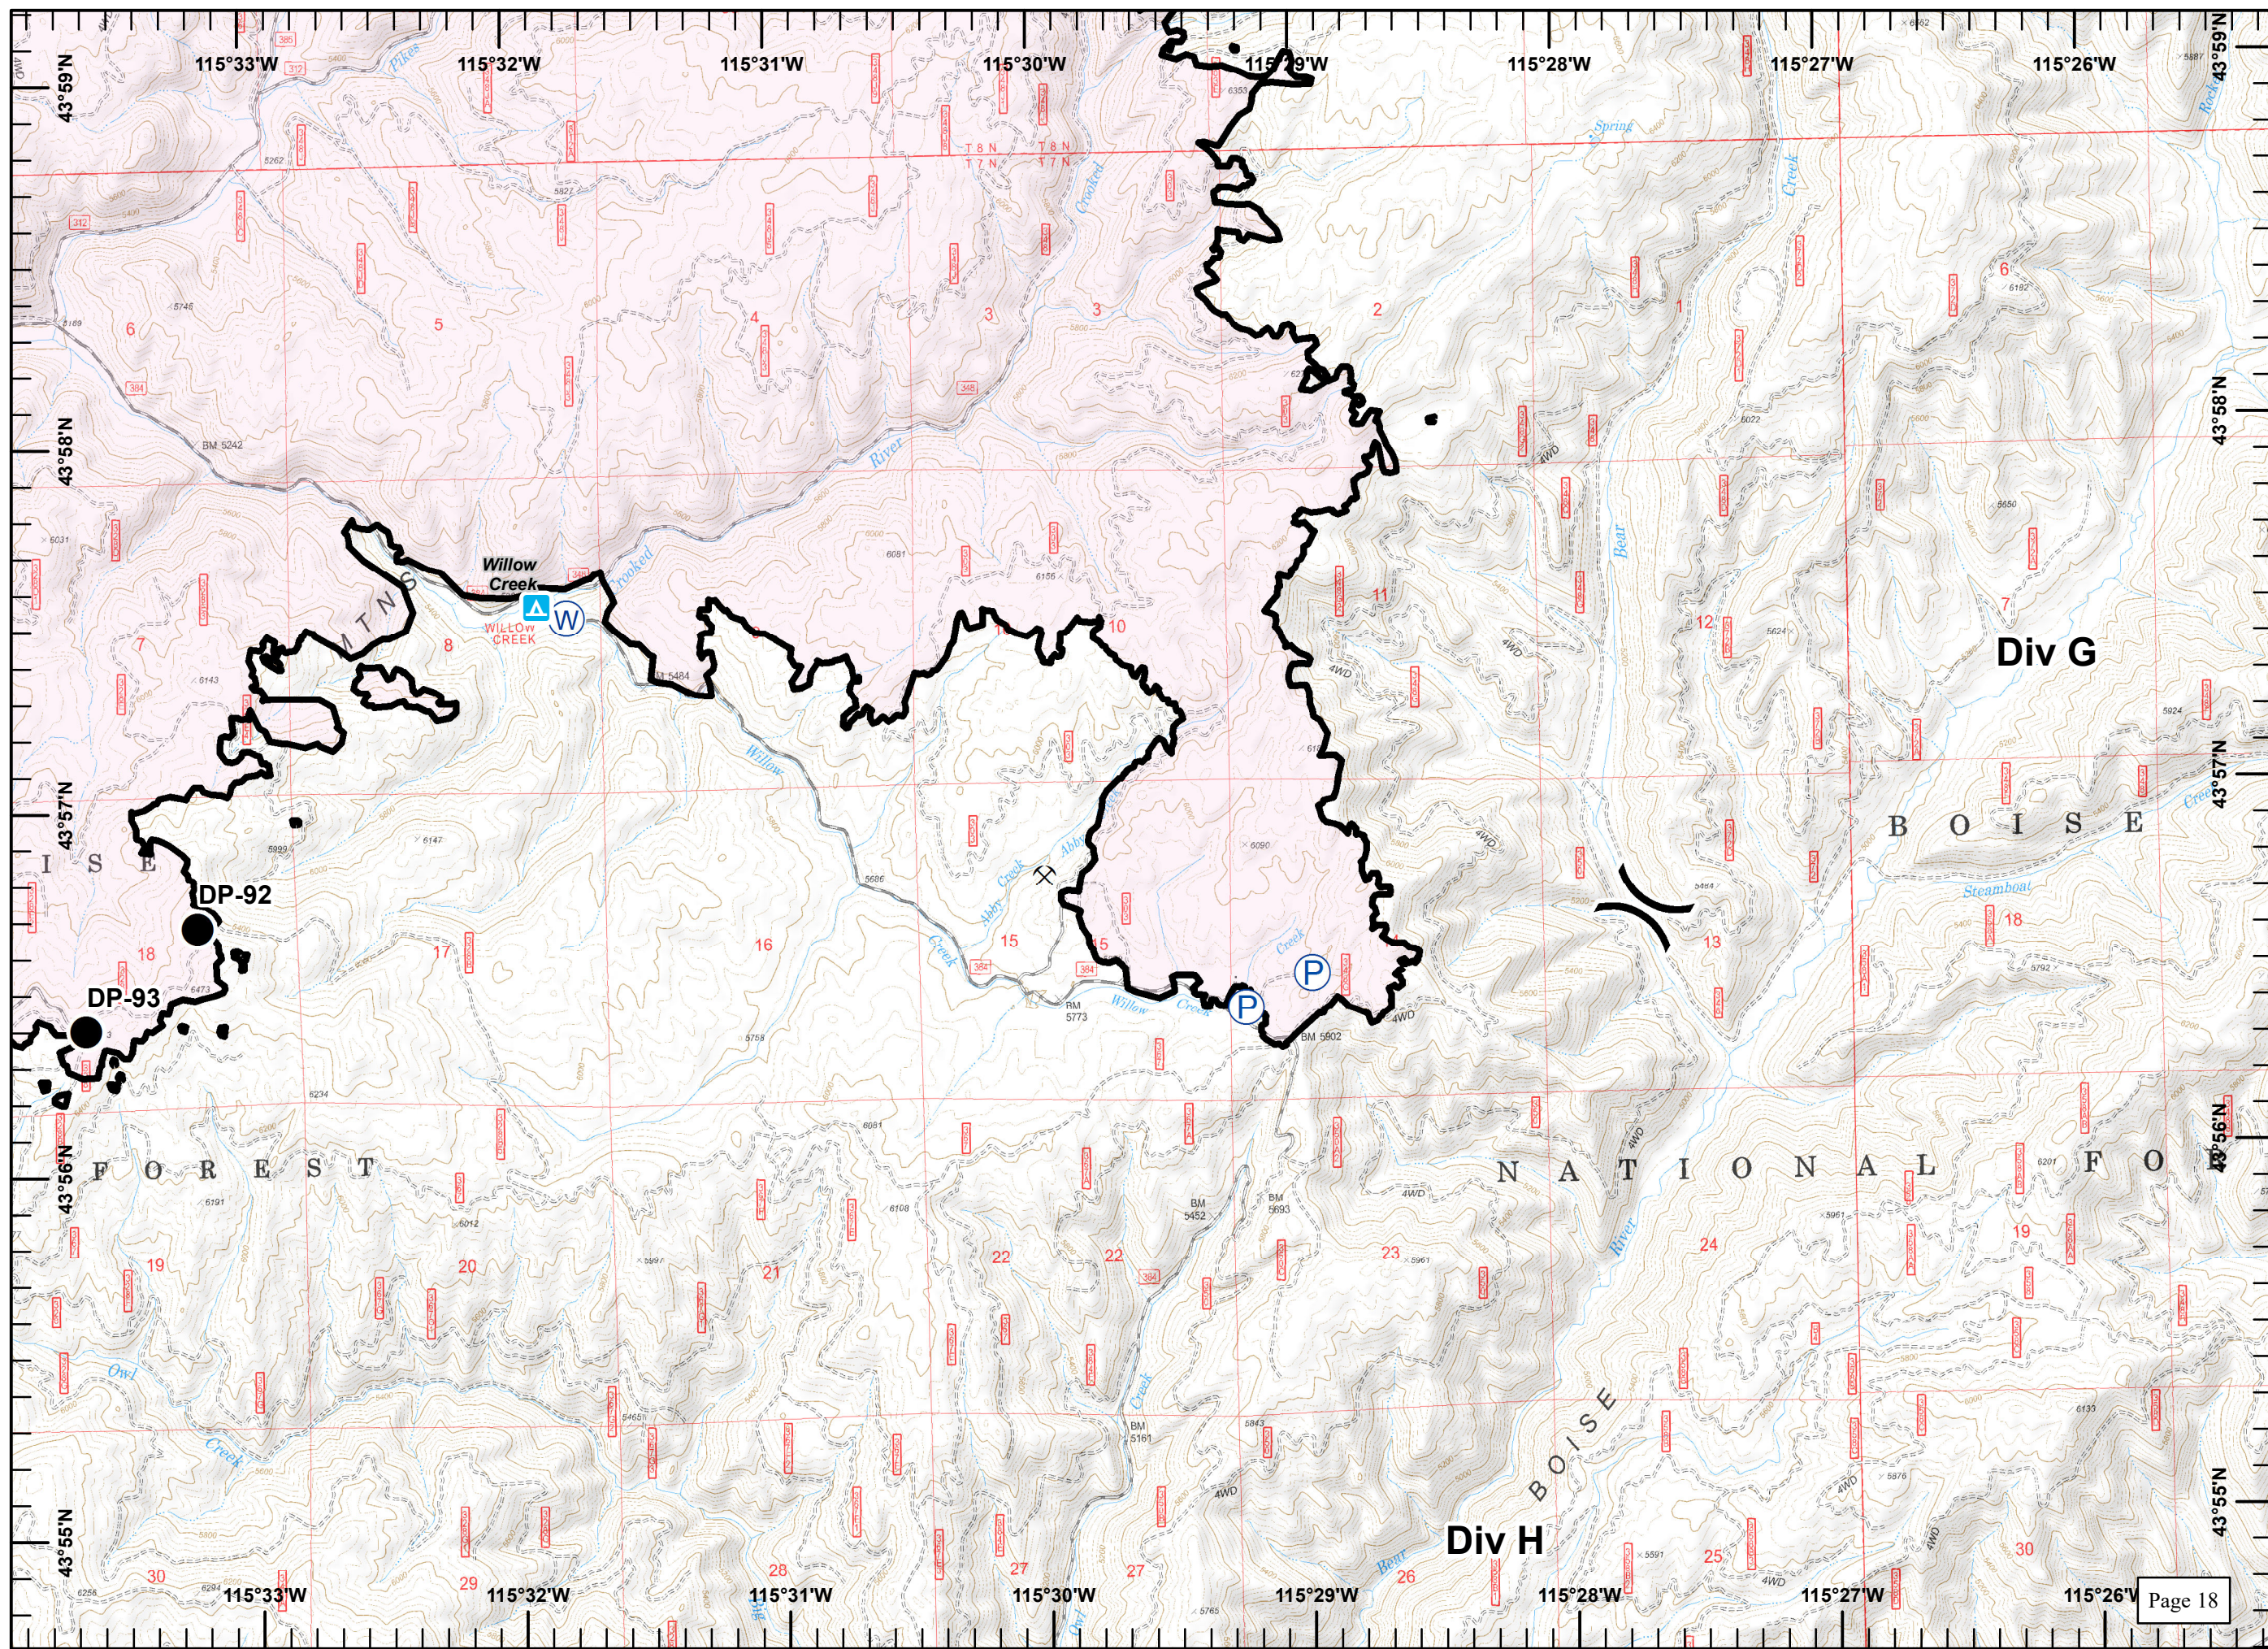

Great Basin
 September 2, 2016
 1945

Pioneer Fire
ID-BOF-000539
9/3/16

Legend

- Drop Point
- Helispot
- Highlighted Feature
- P Pump
- R Repeater
- ⚓ Sling Site
- W Water Source
- 🏠 Lookout
- ⚡ Mine
- Sites**
- ▲ Structure
- ▬ Uncontrolled Fire Edge
- ▬ Completed Line
- R Road as Completed Line
- XX Completed Dozer Line

Great Basin
 September 2, 2016
 1946

Pioneer Fire
ID-BOF-000539
9/3/16

Legend

-  Water Source
-  Mine
-  Uncontrolled Fire Edge
-  Completed Line

Great Basin
September 2, 2016
1947

Pioneer Fire
ID-BOF-000539
9/3/16

Legend

-  Drop Point
-  Highlighted Feature
-  Pump
-  Water Source
-  Division Break
-  Mine Sites
-  Campground
-  Completed Line

Great Basin
 September 2, 2016
 1947

**Pioneer Fire
ID-BOF-000539
9/3/16**

Legend

- Drop Point
- Ⓡ Repeater
- Ⓜ Water Source
- ⎓ Division Break
- ◆ Yurt
- ⊗ Mine
- Sites**
- ▲ Campground
- ▬ Completed Line
- ⊗⊗ Completed Dozer Line
- H Hand Line

Great Basin
September 2, 2016
1948