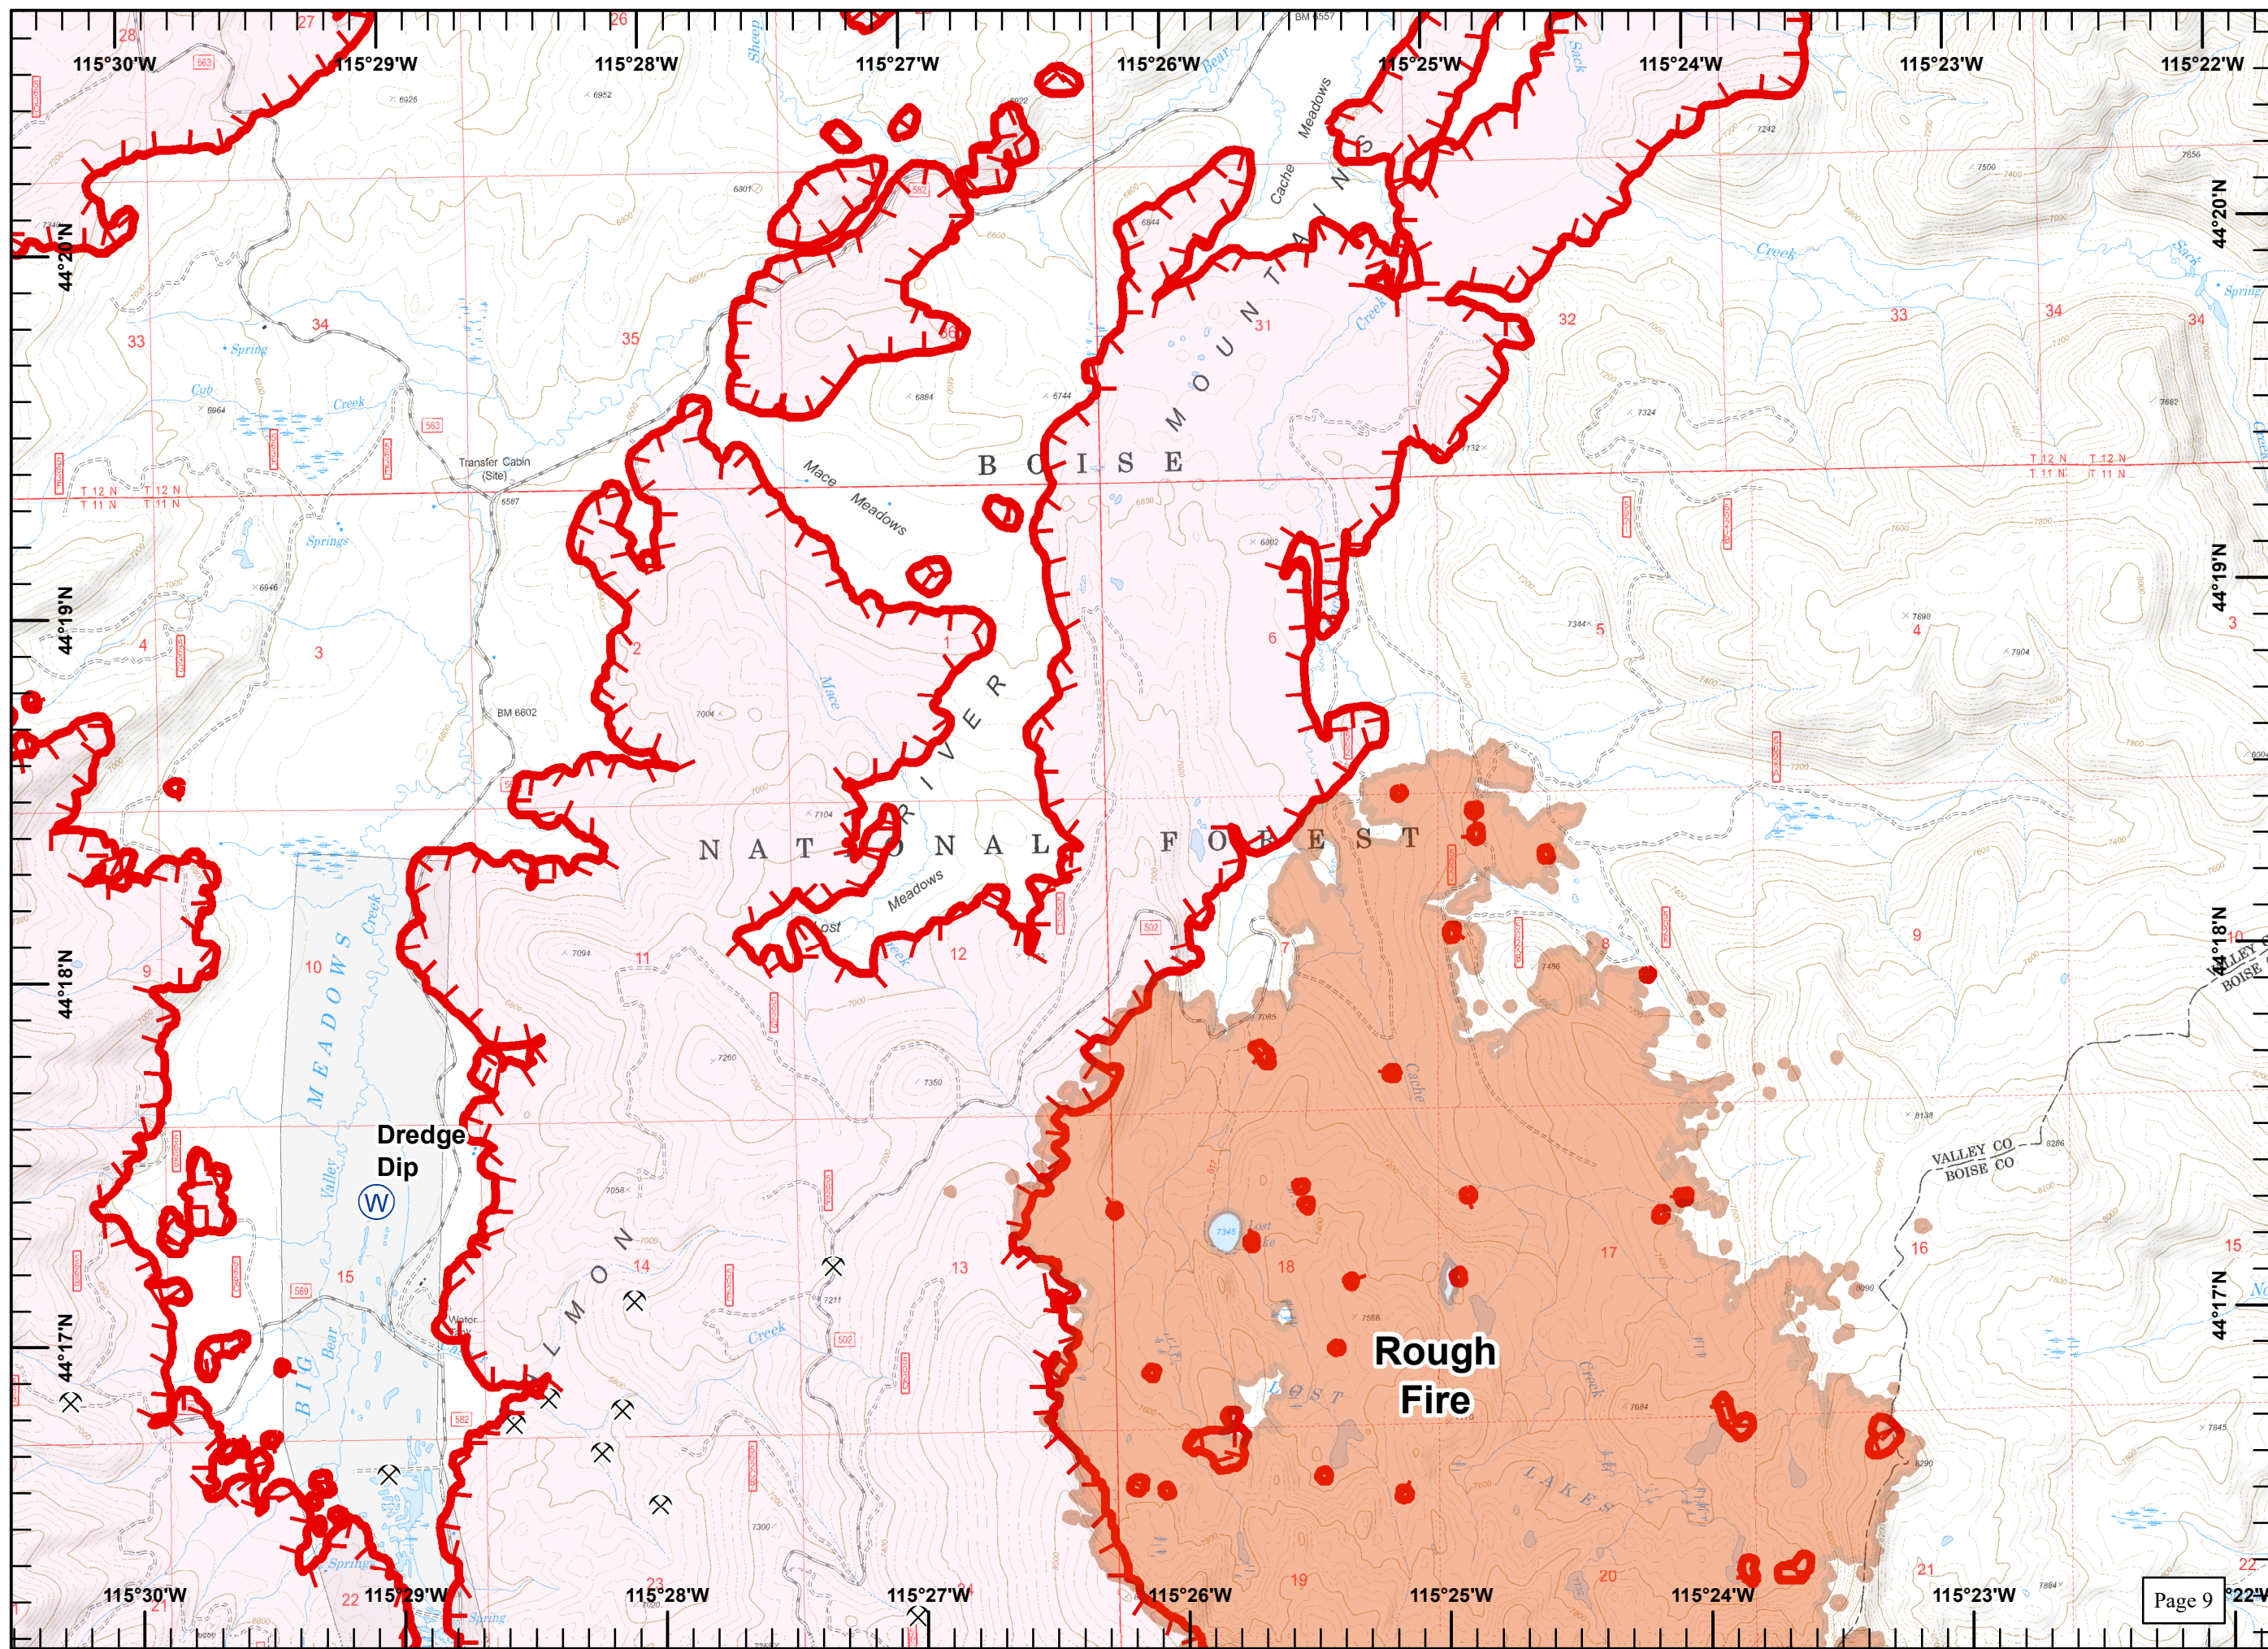

Pioneer Fire
ID-BOF-000539
9/3/16

Legend

- Drop Point
- Helispot
-) Division Break
- Mine
- Uncontrolled Fire Edge
- R Road as Completed Line

Great Basin
 September 2, 2016
 1939

Pioneer Fire
ID-BOF-000539
9/3/16

Great Basin
September 2, 2016
1940

Pioneer Fire
ID-BOF-000539
9/3/16

Legend

- Mine
- Uncontrolled Fire Edge

Great Basin
September 2, 2016
1941

Pioneer Fire
ID-BOF-000539
9/3/16

Legend

- Water Source
- Mine
- Uncontrolled Fire Edge
- Rough Fire

Great Basin
September 2, 2016
1942

Pioneer Fire
ID-BOF-000539
9/3/16

Legend

- Water Source
- Division Break
- Mine
- Uncontrolled Fire Edge
- Rough Fire

Great Basin
September 2, 2016
1942

Pioneer Fire
ID-BOF-000539
9/3/16

Legend

- Drop Point
- Helispot
- Ⓜ Repeater
- Ⓜ Water Source
- Ⓧ Mine
- ▬ Uncontrolled Fire Edge

Great Basin
September 2, 2016
1943

Pioneer Fire
ID-BOF-000539
9/3/16

Legend

-  Drop Point
-  Helispot
-  Staging Area
-  Water Source
-  Mine
-  Uncontrolled Fire Edge
-  Completed Line
-  Completed Dozer Line
-  Hand Line