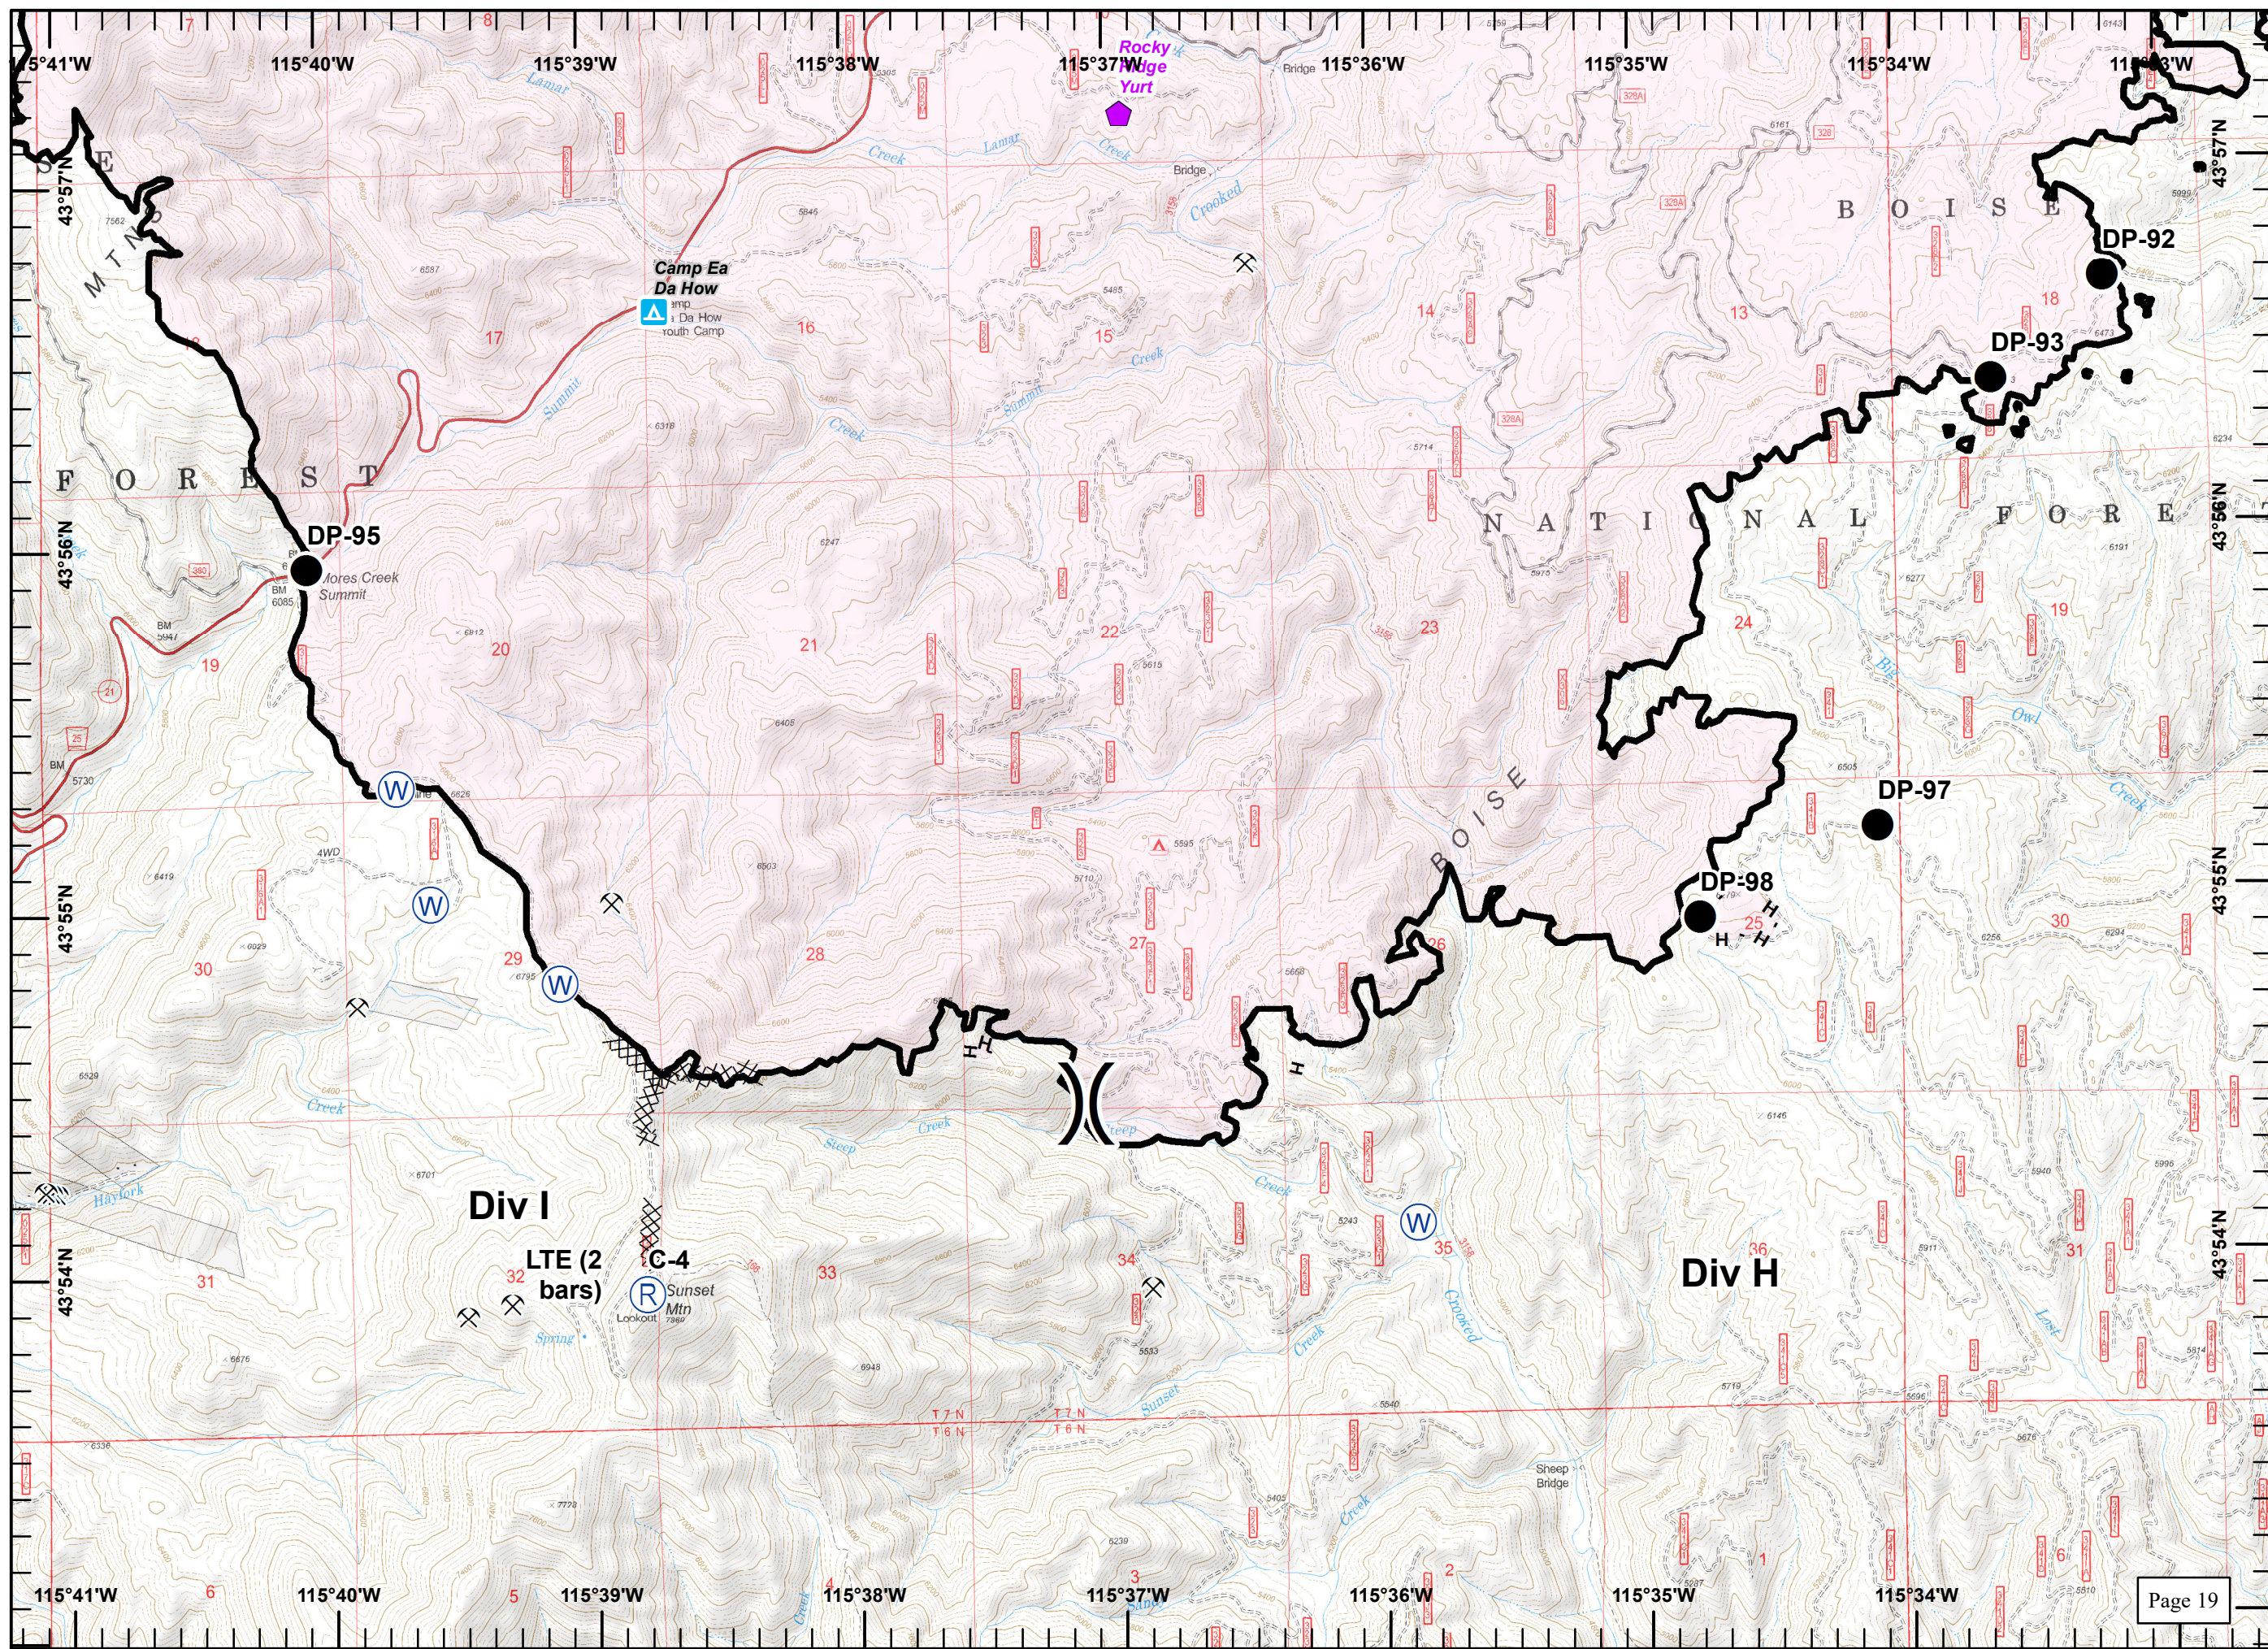

Pioneer Fire
ID-BOF-000539
9/3/16

Legend

-  Drop Point
-  Helispot
-  Pump
-  Repeater
-  Safety Zone
-  Sling Site
-  Water Source
-  Hazard
-  Division Break
-  Branch Break
-  Mine
-  Completed Line
-  Road as Completed Line
-  Completed Dozer Line
-  Hand Line
-  Planned Fire Line

Great Basin
 September 2, 2016
 1945

Pioneer Fire
ID-BOF-000539
9/3/16

Legend

- Drop Point
- Helispot
- Highlighted Feature
- P Pump
- R Repeater
- ⚓ Sling Site
- W Water Source
- 🏠 Lookout
- ⚡ Mine
- Sites**
- ▲ Structure
- ▬ Uncontrolled Fire Edge
- ▬ Completed Line
- R Road as Completed Line
- XX Completed Dozer Line

Legend

-  Drop Point
-  Highlighted Feature
-  Pump
-  Water Source
-  Division Break
-  Mine Sites
-  Campground
-  Completed Line

Great Basin
 September 2, 2016
 1947

**Pioneer Fire
ID-BOF-000539
9/3/16**

Legend

- Drop Point
- Ⓡ Repeater
- Ⓜ Water Source
- ⎓ Division Break
- ◆ Yurt
- ⊗ Mine
- Sites**
- ▲ Campground
- ▬ Completed Line
- ⊗⊗ Completed Dozer Line
- H Hand Line

Great Basin
September 2, 2016
1948