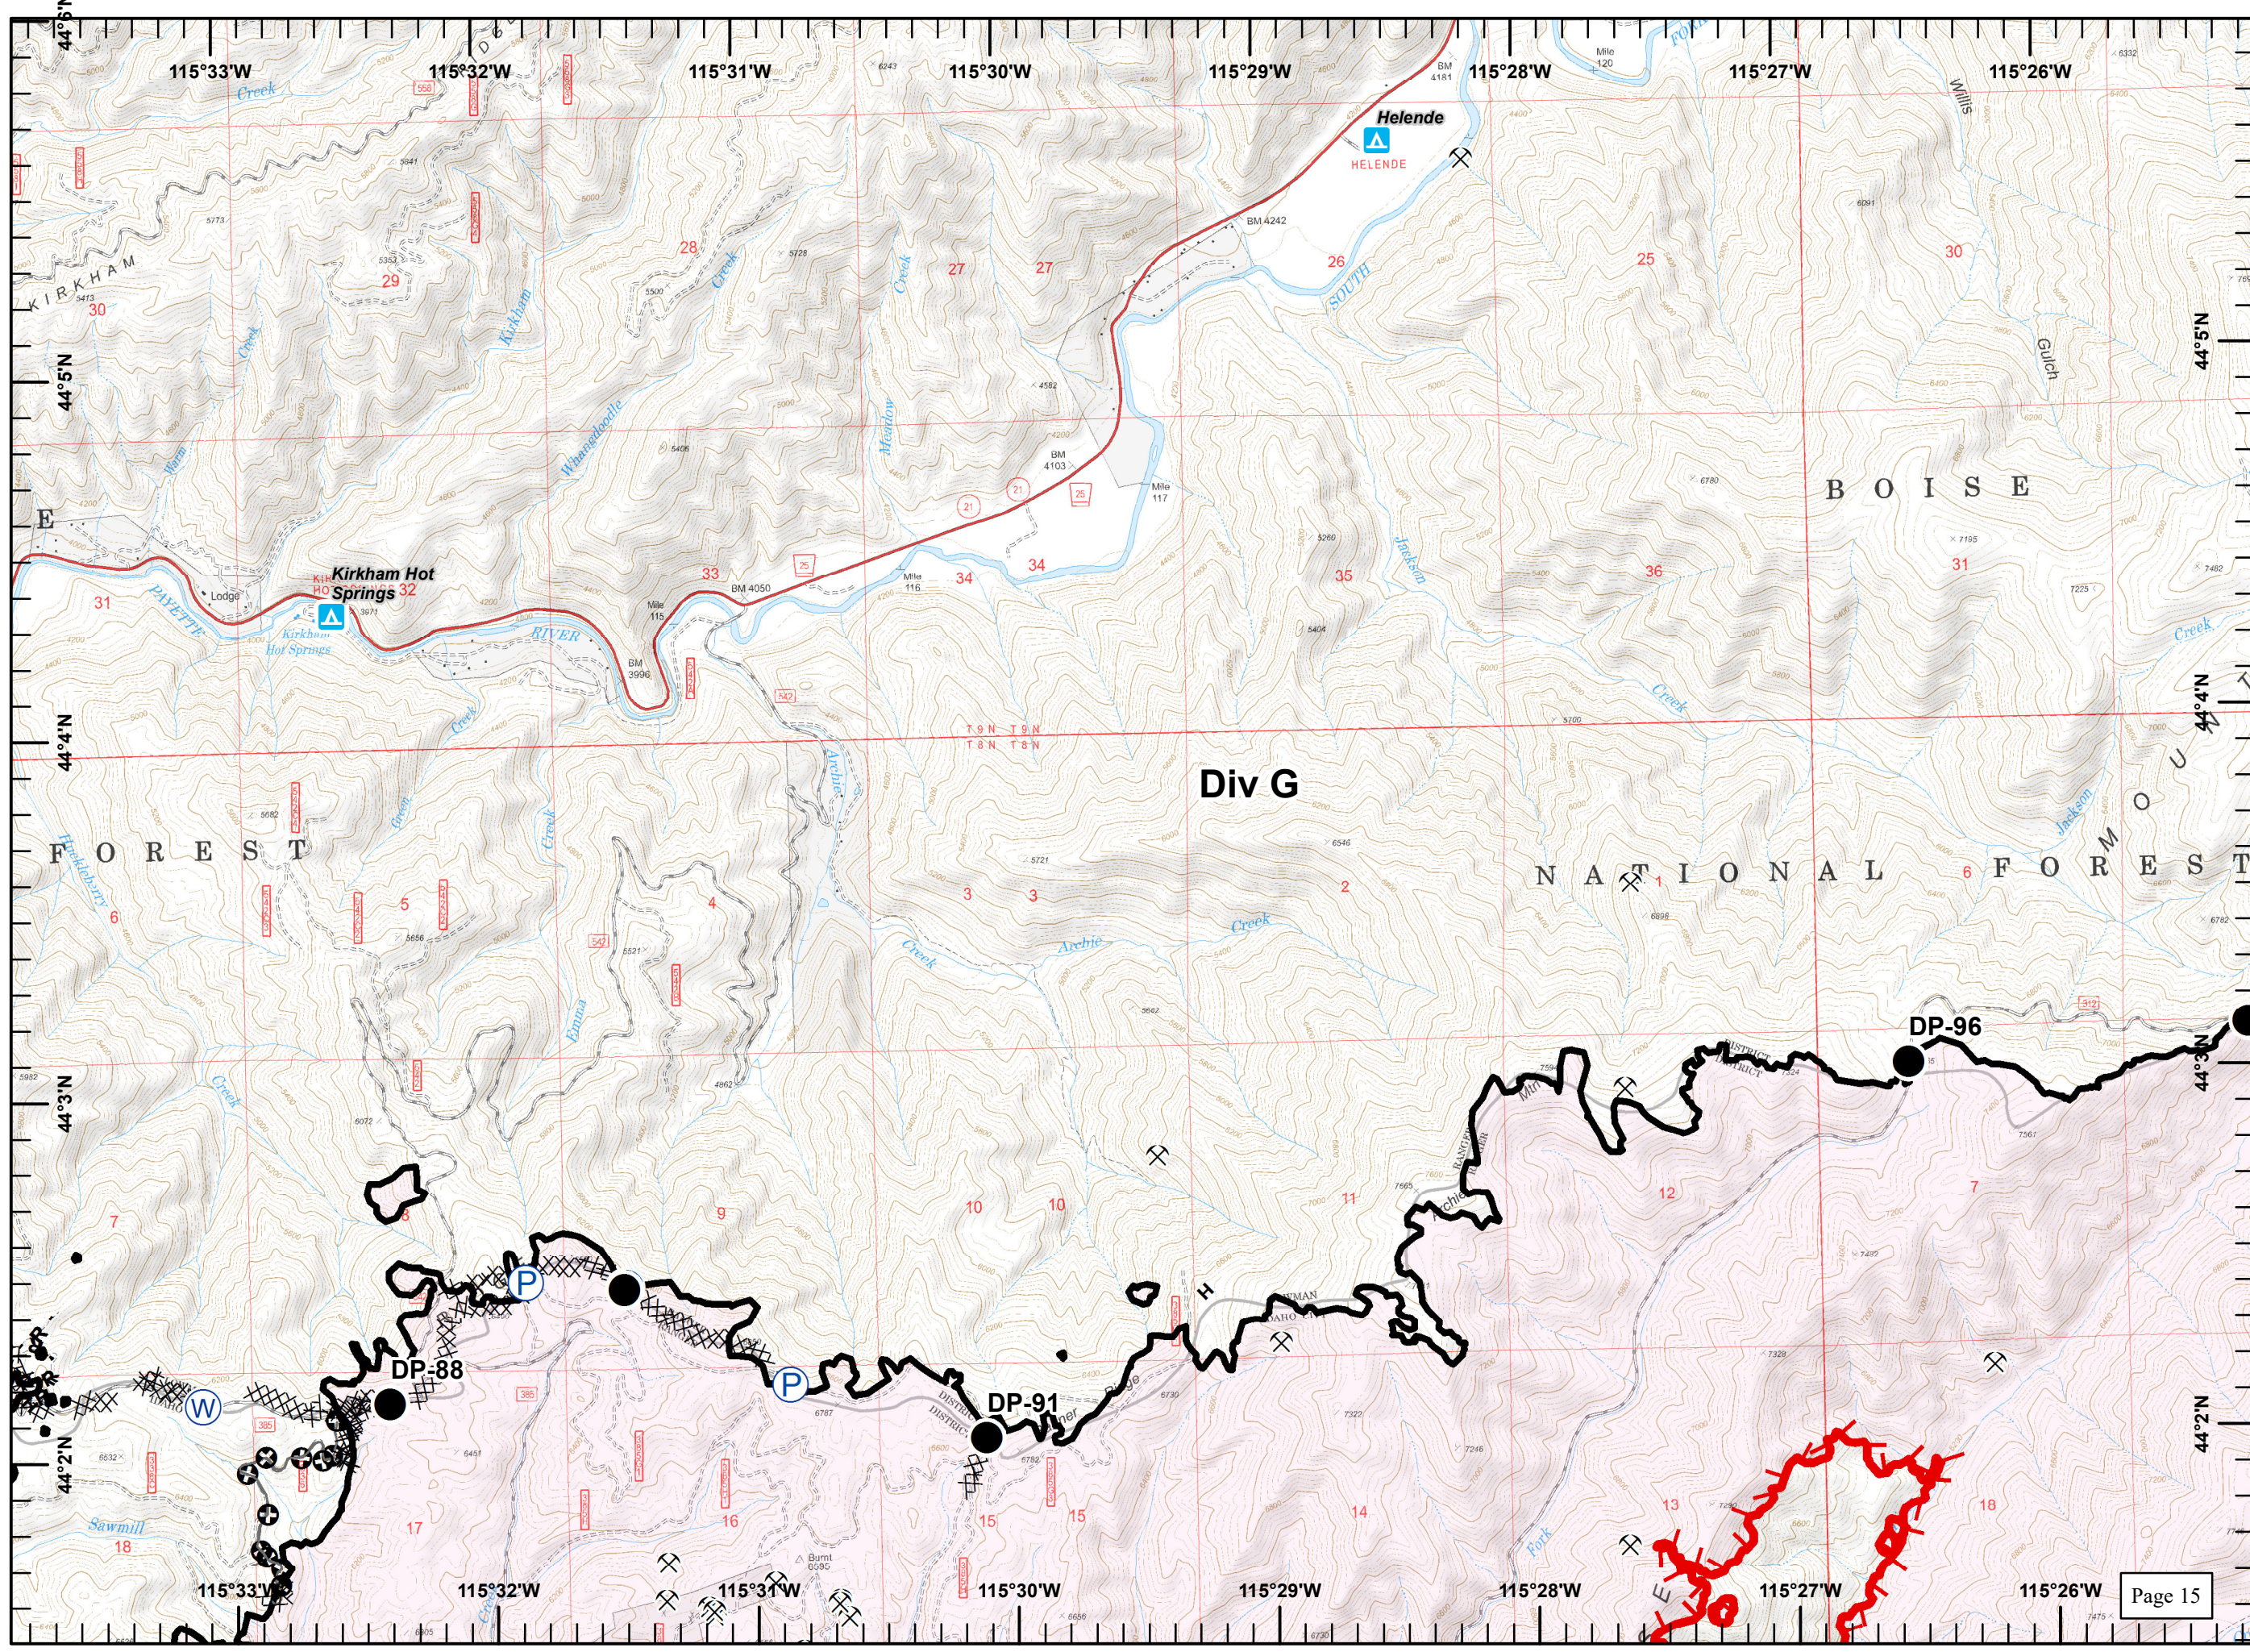

Pioneer Fire
ID-BOF-000539
9/3/16

Legend

-  Drop Point
-  Helispot
-  Pump
-  Repeater
-  Safety Zone
-  Sling Site
-  Water Source
-  Hazard
-  Division Break
-  Branch Break
-  Mine
-  Completed Line
-  Road as Completed Line
-  Completed Dozer Line
-  Hand Line
-  Planned Fire Line

Pioneer Fire
ID-BOF-000539
9/3/16

Legend

- Drop Point
- Helispot
-) Division Break
- Mine
- Uncontrolled Fire Edge
- R Road as Completed Line

Great Basin
 September 2, 2016
 1939

Pioneer Fire
ID-BOF-000539
9/3/16

Great Basin
September 2, 2016
1944

**Pioneer Fire
ID-BOF-000539
9/3/16**

Legend

- Camp
- Drop Point
- Helispot
- Highlighted Feature
- Mobile Weather Unit
- Pump
- Water Source
- Yurt
- Mine
- Sites**
- Campground
- Completed Line
- Road as Completed Line
- Completed Dozer Line
- Hand Line
- Plow Line
- Aerial Hazard
- Other

Great Basin
September 2, 2016
1945

Pioneer Fire
ID-BOF-000539
9/3/16

Legend

-  Drop Point
-  Pump
-  Water Source
-  Mine
- Sites**
-  Campground
-  Uncontrolled Fire Edge
-  Completed Line
- R Road as Completed Line
-  Completed Dozer Line
- H Hand Line
-  Other