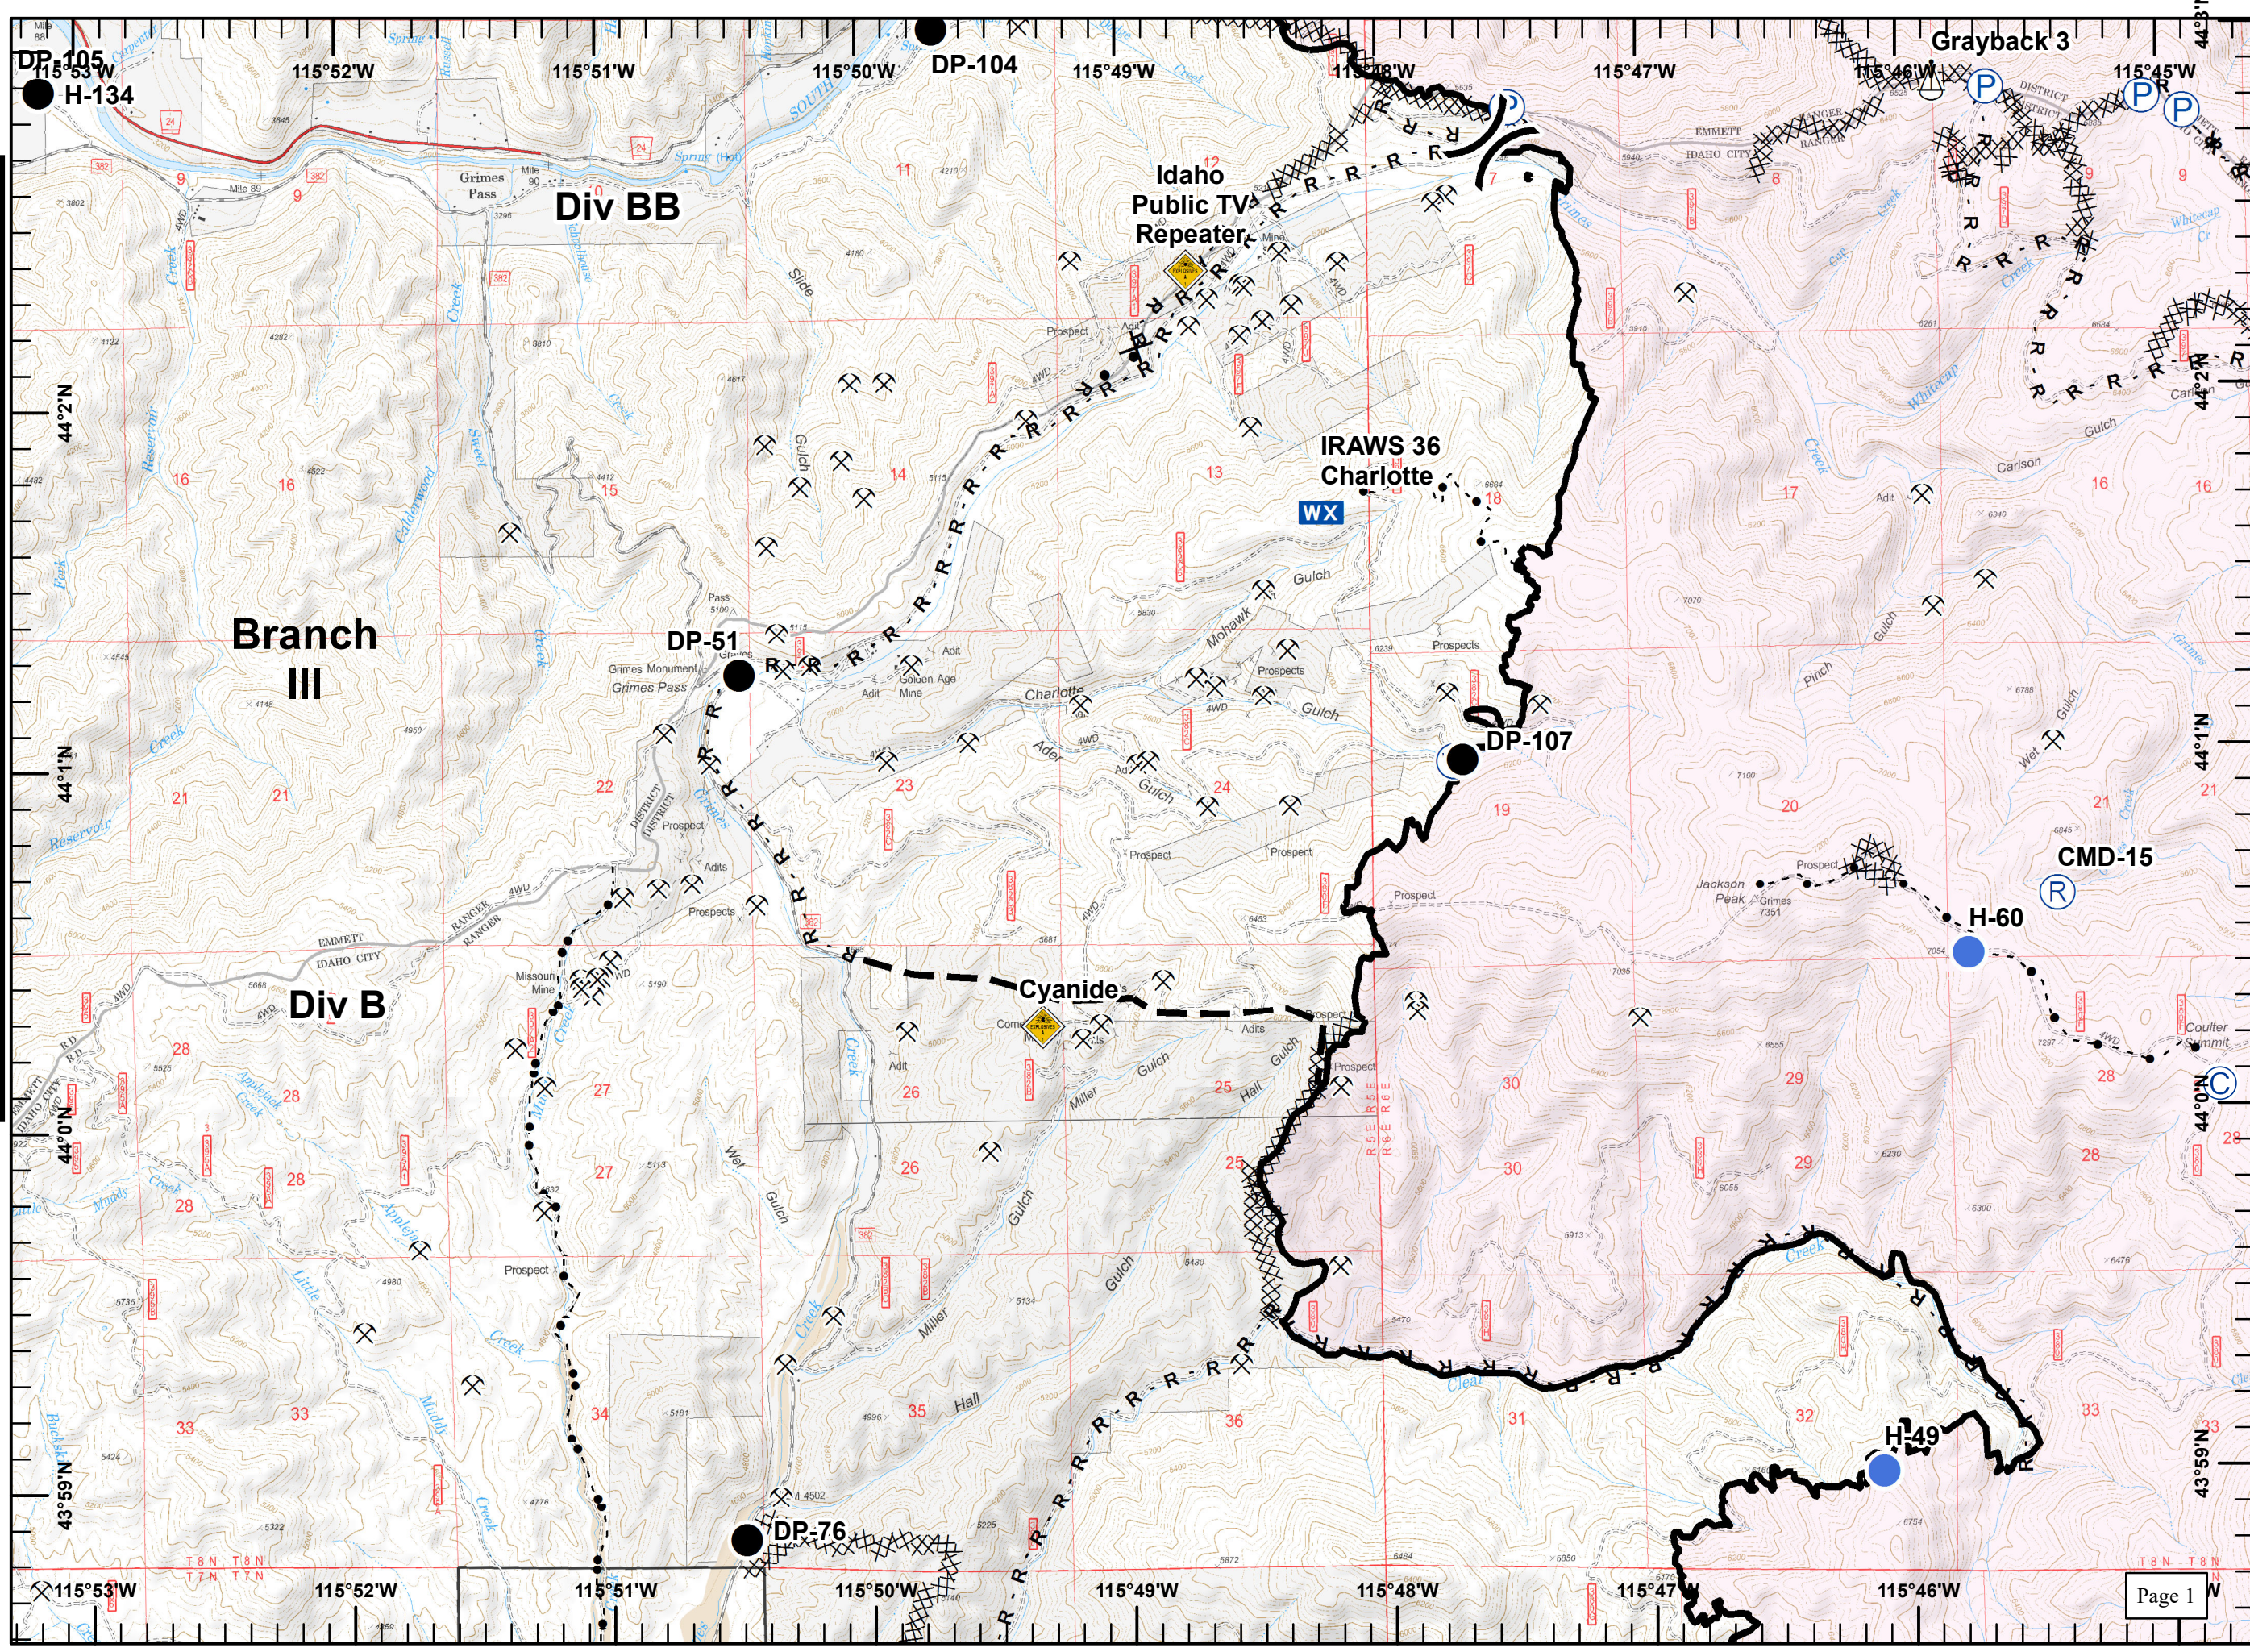

**Pioneer Fire
ID-BOF-000539
9/3/16**

- Legend
- Drop Point
 - Helispot
 - WX Mobile Weather Unit
 - P Pump
 - R Repeater
 - ⚓ Sling Site
 - W Water Source
 - ⚠ Hazard
 -) Division Break
 - ⌘ Mine
 - Completed Line
 - R Road as Completed Line
 - XX Completed Dozer Line
 - H Hand Line
 - ⌘ Proposed Dozer Line
 - Planned Fire Line
 - Highlighted Feature

Pioneer Fire
ID-BOF-000539
9/3/16

Legend

-  Drop Point
-  Helispot
-  Pump
-  Repeater
-  Safety Zone
-  Sling Site
-  Water Source
-  Hazard
-  Division Break
-  Branch Break
-  Mine
-  Completed Line
-  Road as Completed Line
-  Completed Dozer Line
-  Hand Line
-  Planned Fire Line

Great Basin
 September 2, 2016
 1937

**Pioneer Fire
ID-BOF-000539
9/3/16**

Legend

- Drop Point
- Helispot
- WX Mobile Weather Unit
- P Pump
- R Repeater
- ⚓ Sling Site
- W Water Source
- ⊗ Mine
- Sites**
- ▲ Structure
- ▬ Uncontrolled Fire Edge
- ▬ Completed Line
- R Road as Completed Line
- XX Completed Dozer Line
- H Hand Line

Great Basin
September 2, 2016
1938

**Pioneer Fire
ID-BOF-000539
9/3/16**

Legend

-  Drop Point
-  Helispot
-  Pump
-  Hazard
-  Uncontrolled Fire Edge
-  R Road as Completed Line

Great Basin
September 2, 2016
1939