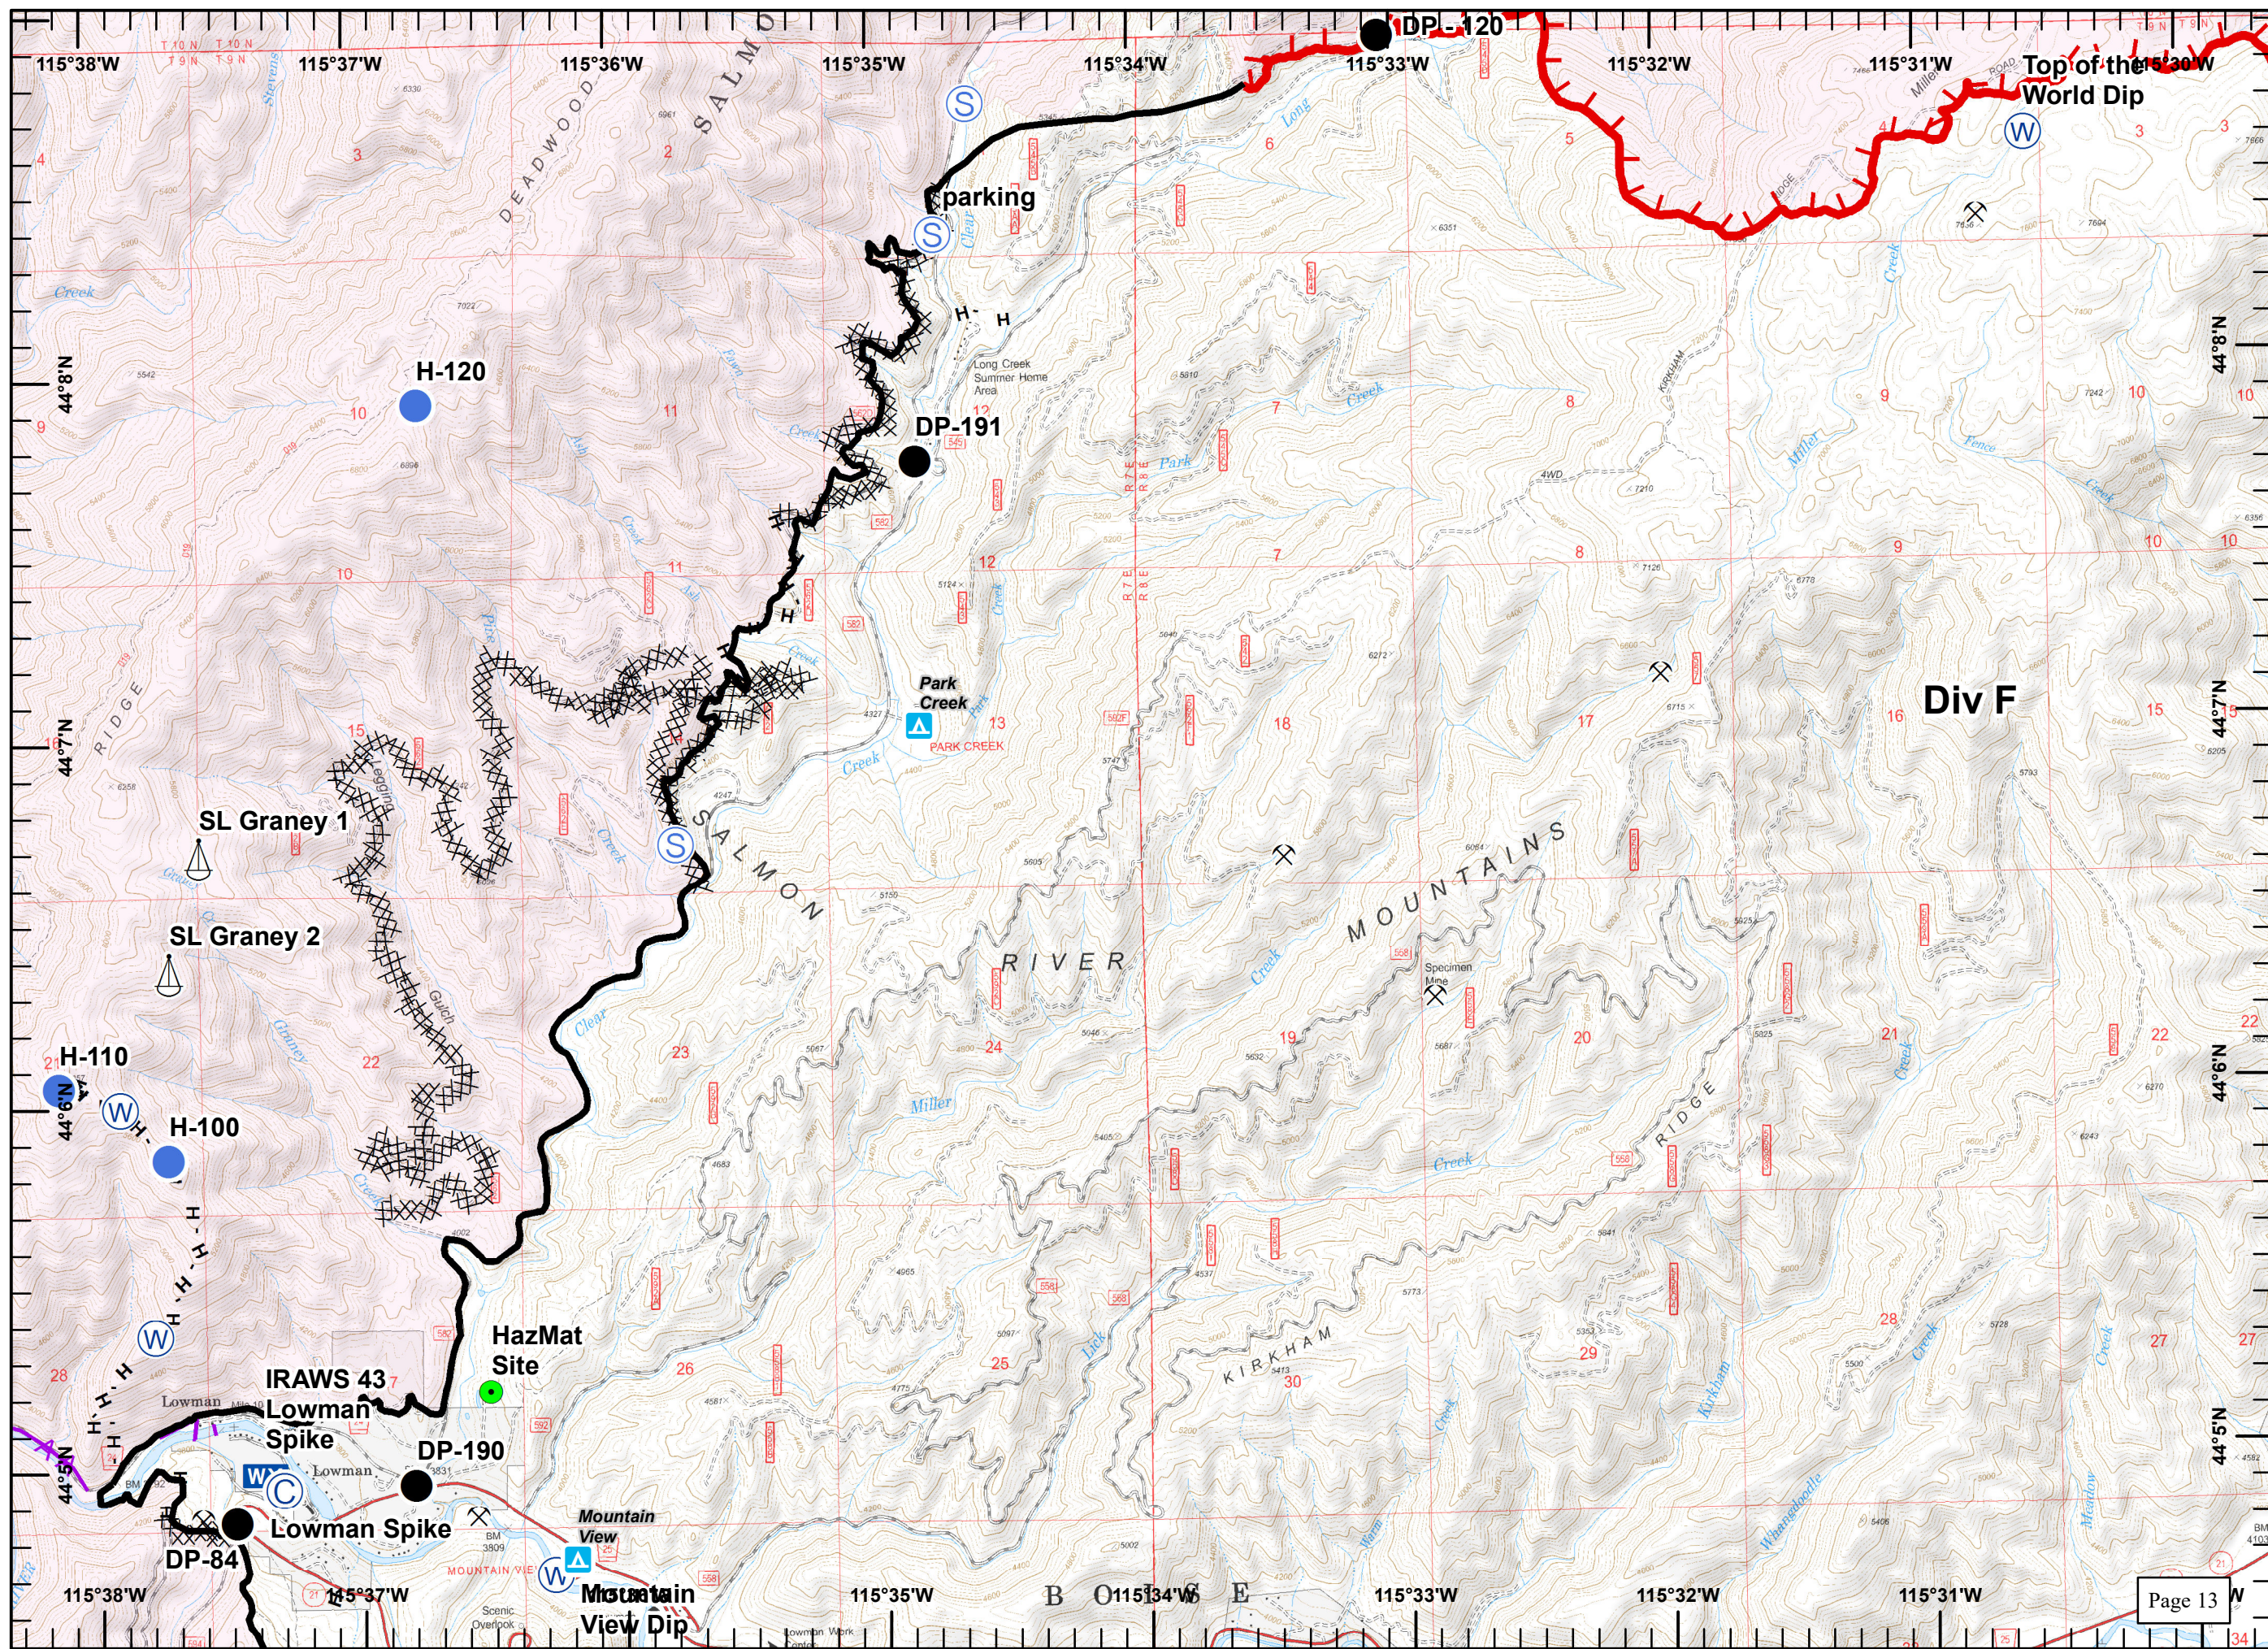

Pioneer Fire
ID-BOF-000539
9/3/16

Legend

-  Drop Point
-  Helispot
-  Pump
-  Repeater
-  Safety Zone
-  Sling Site
-  Water Source
-  Hazard
-  Division Break
-  Branch Break
-  Mine
-  Completed Line
-  Road as Completed Line
-  Completed Dozer Line
-  Hand Line
-  Planned Fire Line

Pioneer Fire
ID-BOF-000539
9/3/16

Legend

- Drop Point
- Helispot
-) Division Break
- Mine
- Uncontrolled Fire Edge
- R Road as Completed Line

Great Basin
 September 2, 2016
 1939

Pioneer Fire
ID-BOF-000539
9/3/16

Legend

- Drop Point
- Helispot
- Ⓜ Repeater
- Ⓜ Water Source
- Ⓧ Mine
- ▬ Uncontrolled Fire Edge

Great Basin
September 2, 2016
1943

Pioneer Fire
ID-BOF-000539
9/3/16

Legend

-  Drop Point
-  Helispot
-  Staging Area
-  Water Source
-  Mine
-  Uncontrolled Fire Edge
-  Completed Line
-  Completed Dozer Line
-  Hand Line

Great Basin
 September 2, 2016
 1943

**Pioneer Fire
ID-BOF-000539
9/3/16**

Legend

-  Camp
-  Drop Point
-  Helispot
-  Highlighted Feature
-  Mobile Weather Unit
-  Sling Site
-  Staging Area
-  Water Source
-  Mine
- Sites**
-  Campground
-  Uncontrolled Fire Edge
-  Completed Line
-  Completed Dozer Line
-  Hand Line
-  Plow Line
-  Aerial Hazard