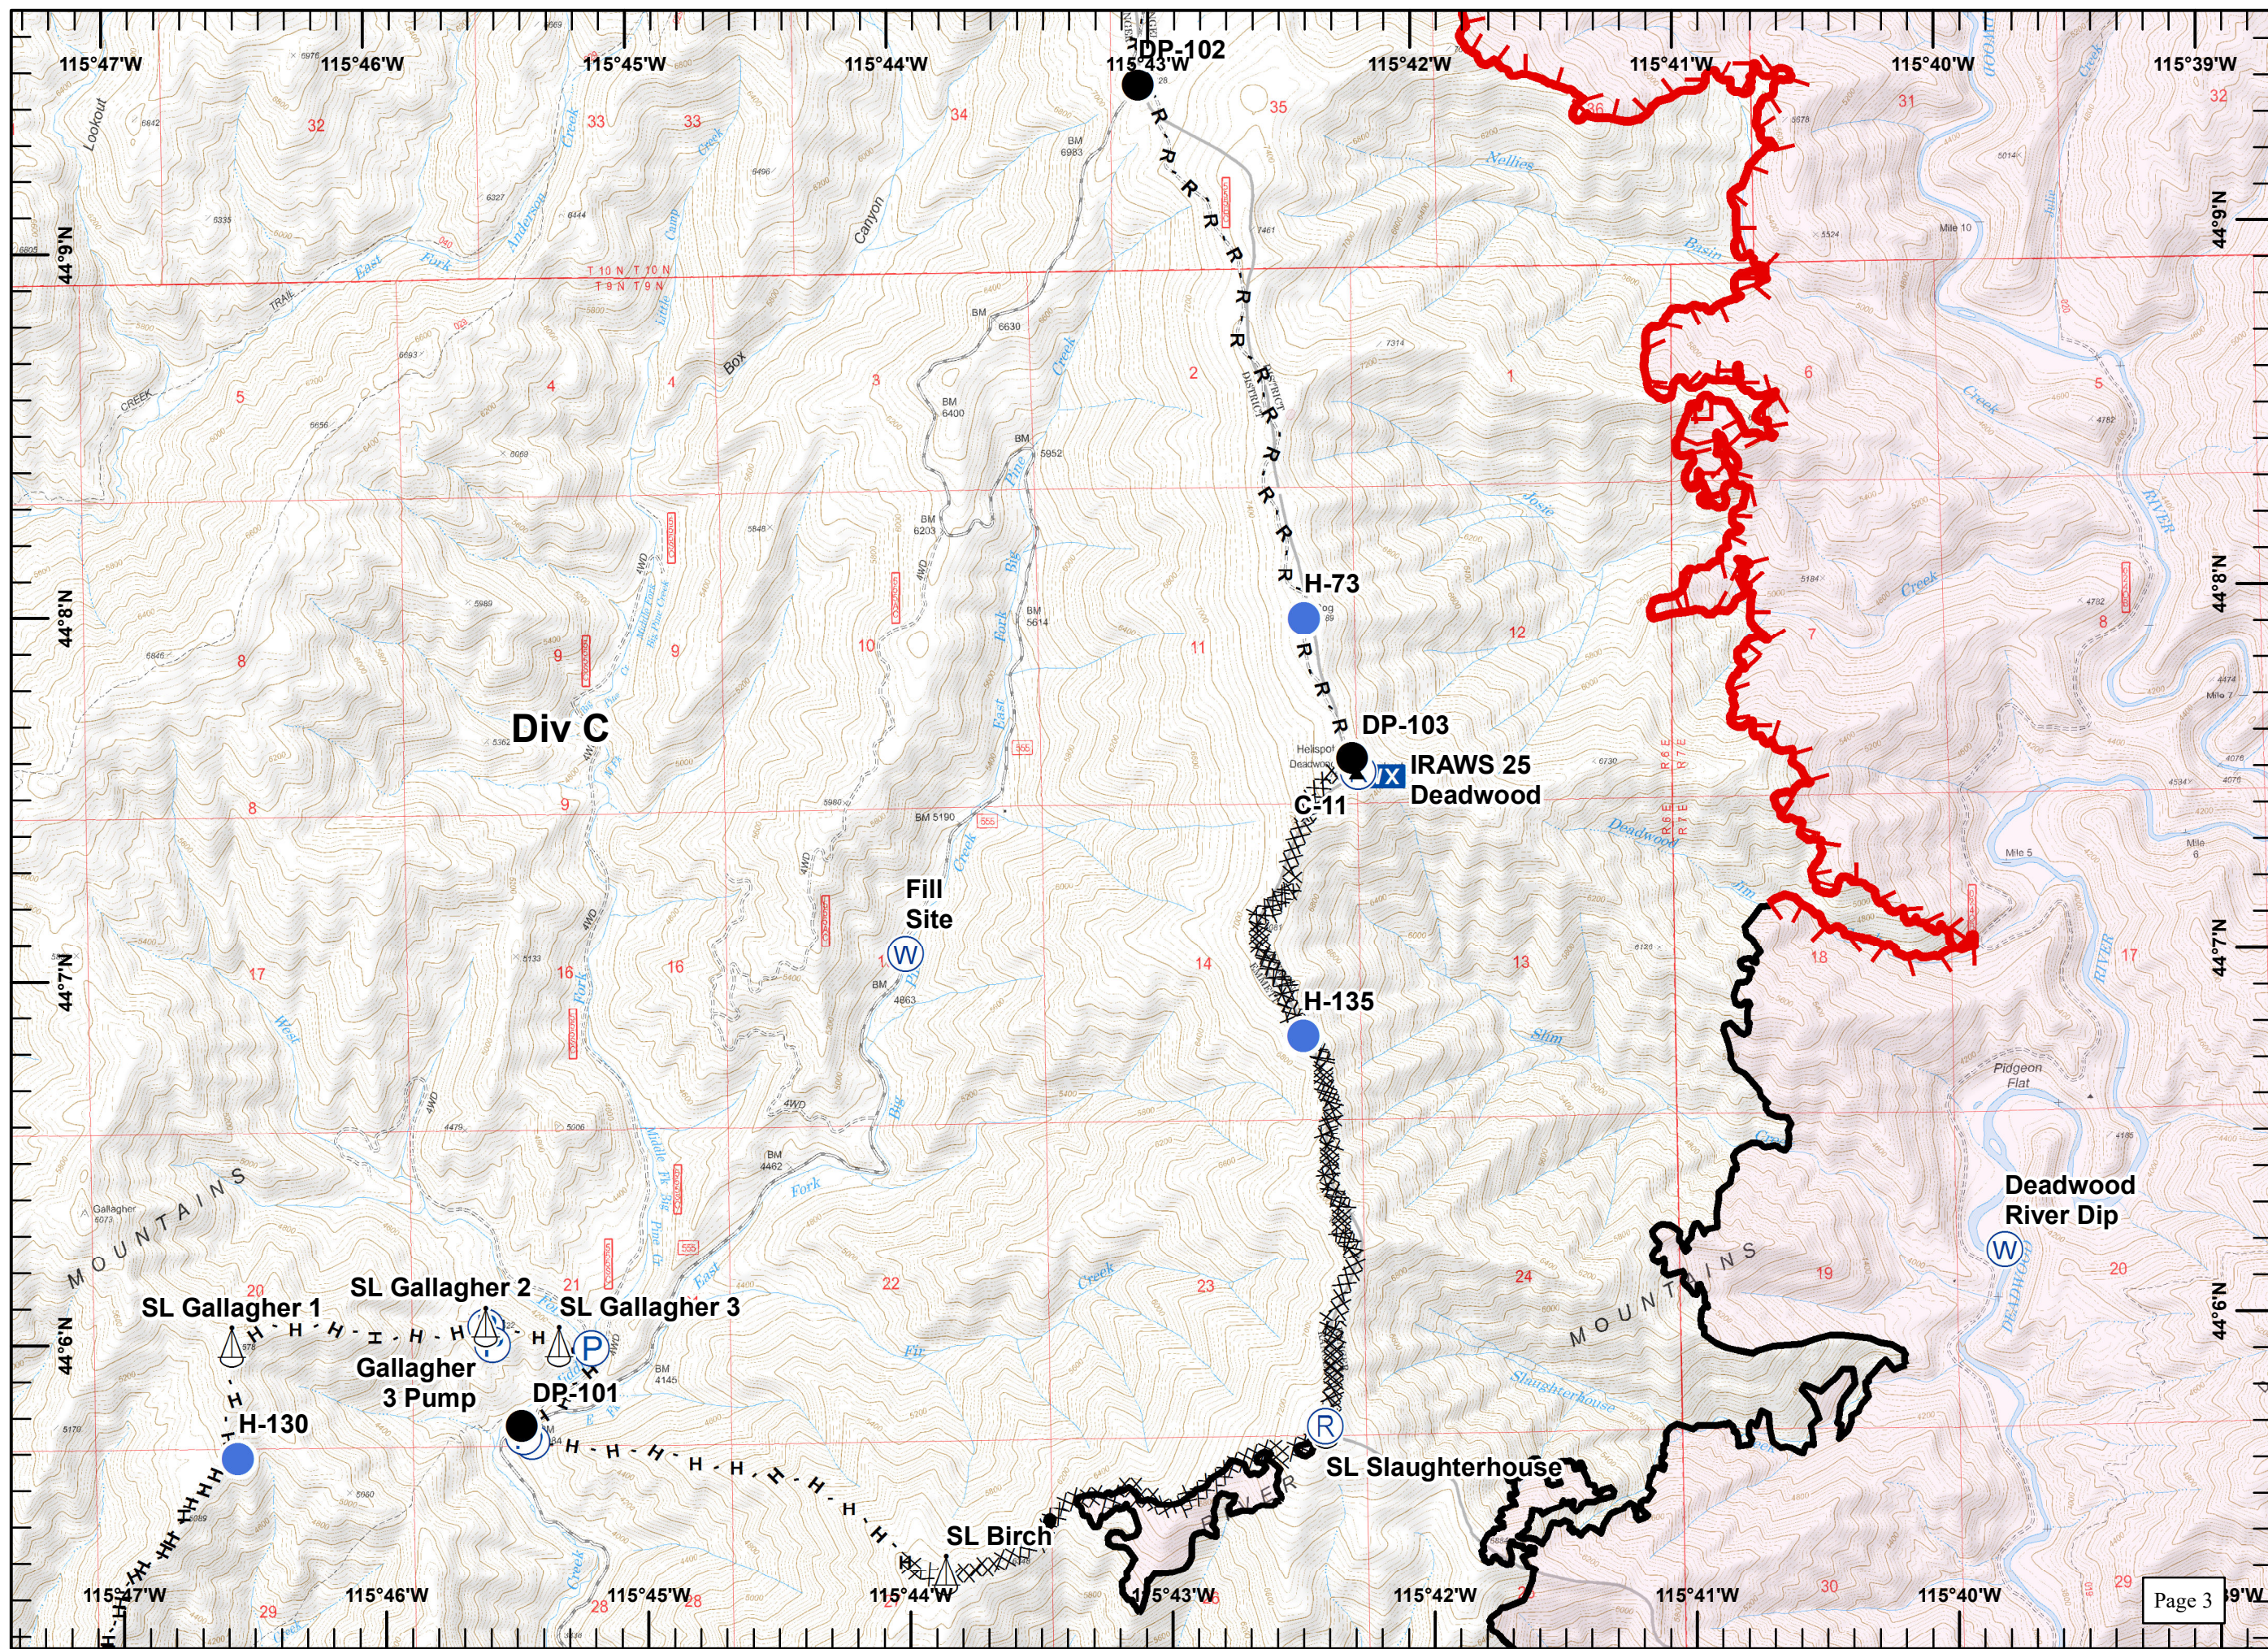

**Pioneer Fire
ID-BOF-000539
9/3/16**

- Legend
- Drop Point
 - Helispot
 - WX Mobile Weather Unit
 - P Pump
 - R Repeater
 - ⚓ Sling Site
 - W Water Source
 - ⚠ Hazard
 -) Division Break
 - ⌘ Mine
 - Completed Line
 - R Road as Completed Line
 - XX Completed Dozer Line
 - H Hand Line
 - ⌘ Proposed Dozer Line
 - Planned Fire Line
 - Highlighted Feature

Pioneer Fire
ID-BOF-000539
9/3/16

Legend

-  Drop Point
-  Helispot
-  Pump
-  Repeater
-  Safety Zone
-  Sling Site
-  Water Source
-  Hazard
-  Division Break
-  Branch Break
-  Mine
-  Completed Line
-  Road as Completed Line
-  Completed Dozer Line
-  Hand Line
-  Planned Fire Line

Great Basin
 September 2, 2016
 1937

**Pioneer Fire
ID-BOF-000539
9/3/16**

Legend

- Drop Point
- Helispot
- WX Mobile Weather Unit
- P Pump
- R Repeater
- ⚓ Sling Site
- W Water Source
- ⊗ Mine
- Sites**
- ▲ Structure
- ▬ Uncontrolled Fire Edge
- ▬ Completed Line
- R Road as Completed Line
- XX Completed Dozer Line
- H Hand Line

Great Basin
September 2, 2016
1938

**Pioneer Fire
ID-BOF-000539
9/3/16**

Legend

-  Drop Point
-  Helispot
-  Pump
-  Hazard
-  Uncontrolled Fire Edge
-  R Road as Completed Line

Great Basin
September 2, 2016
1939