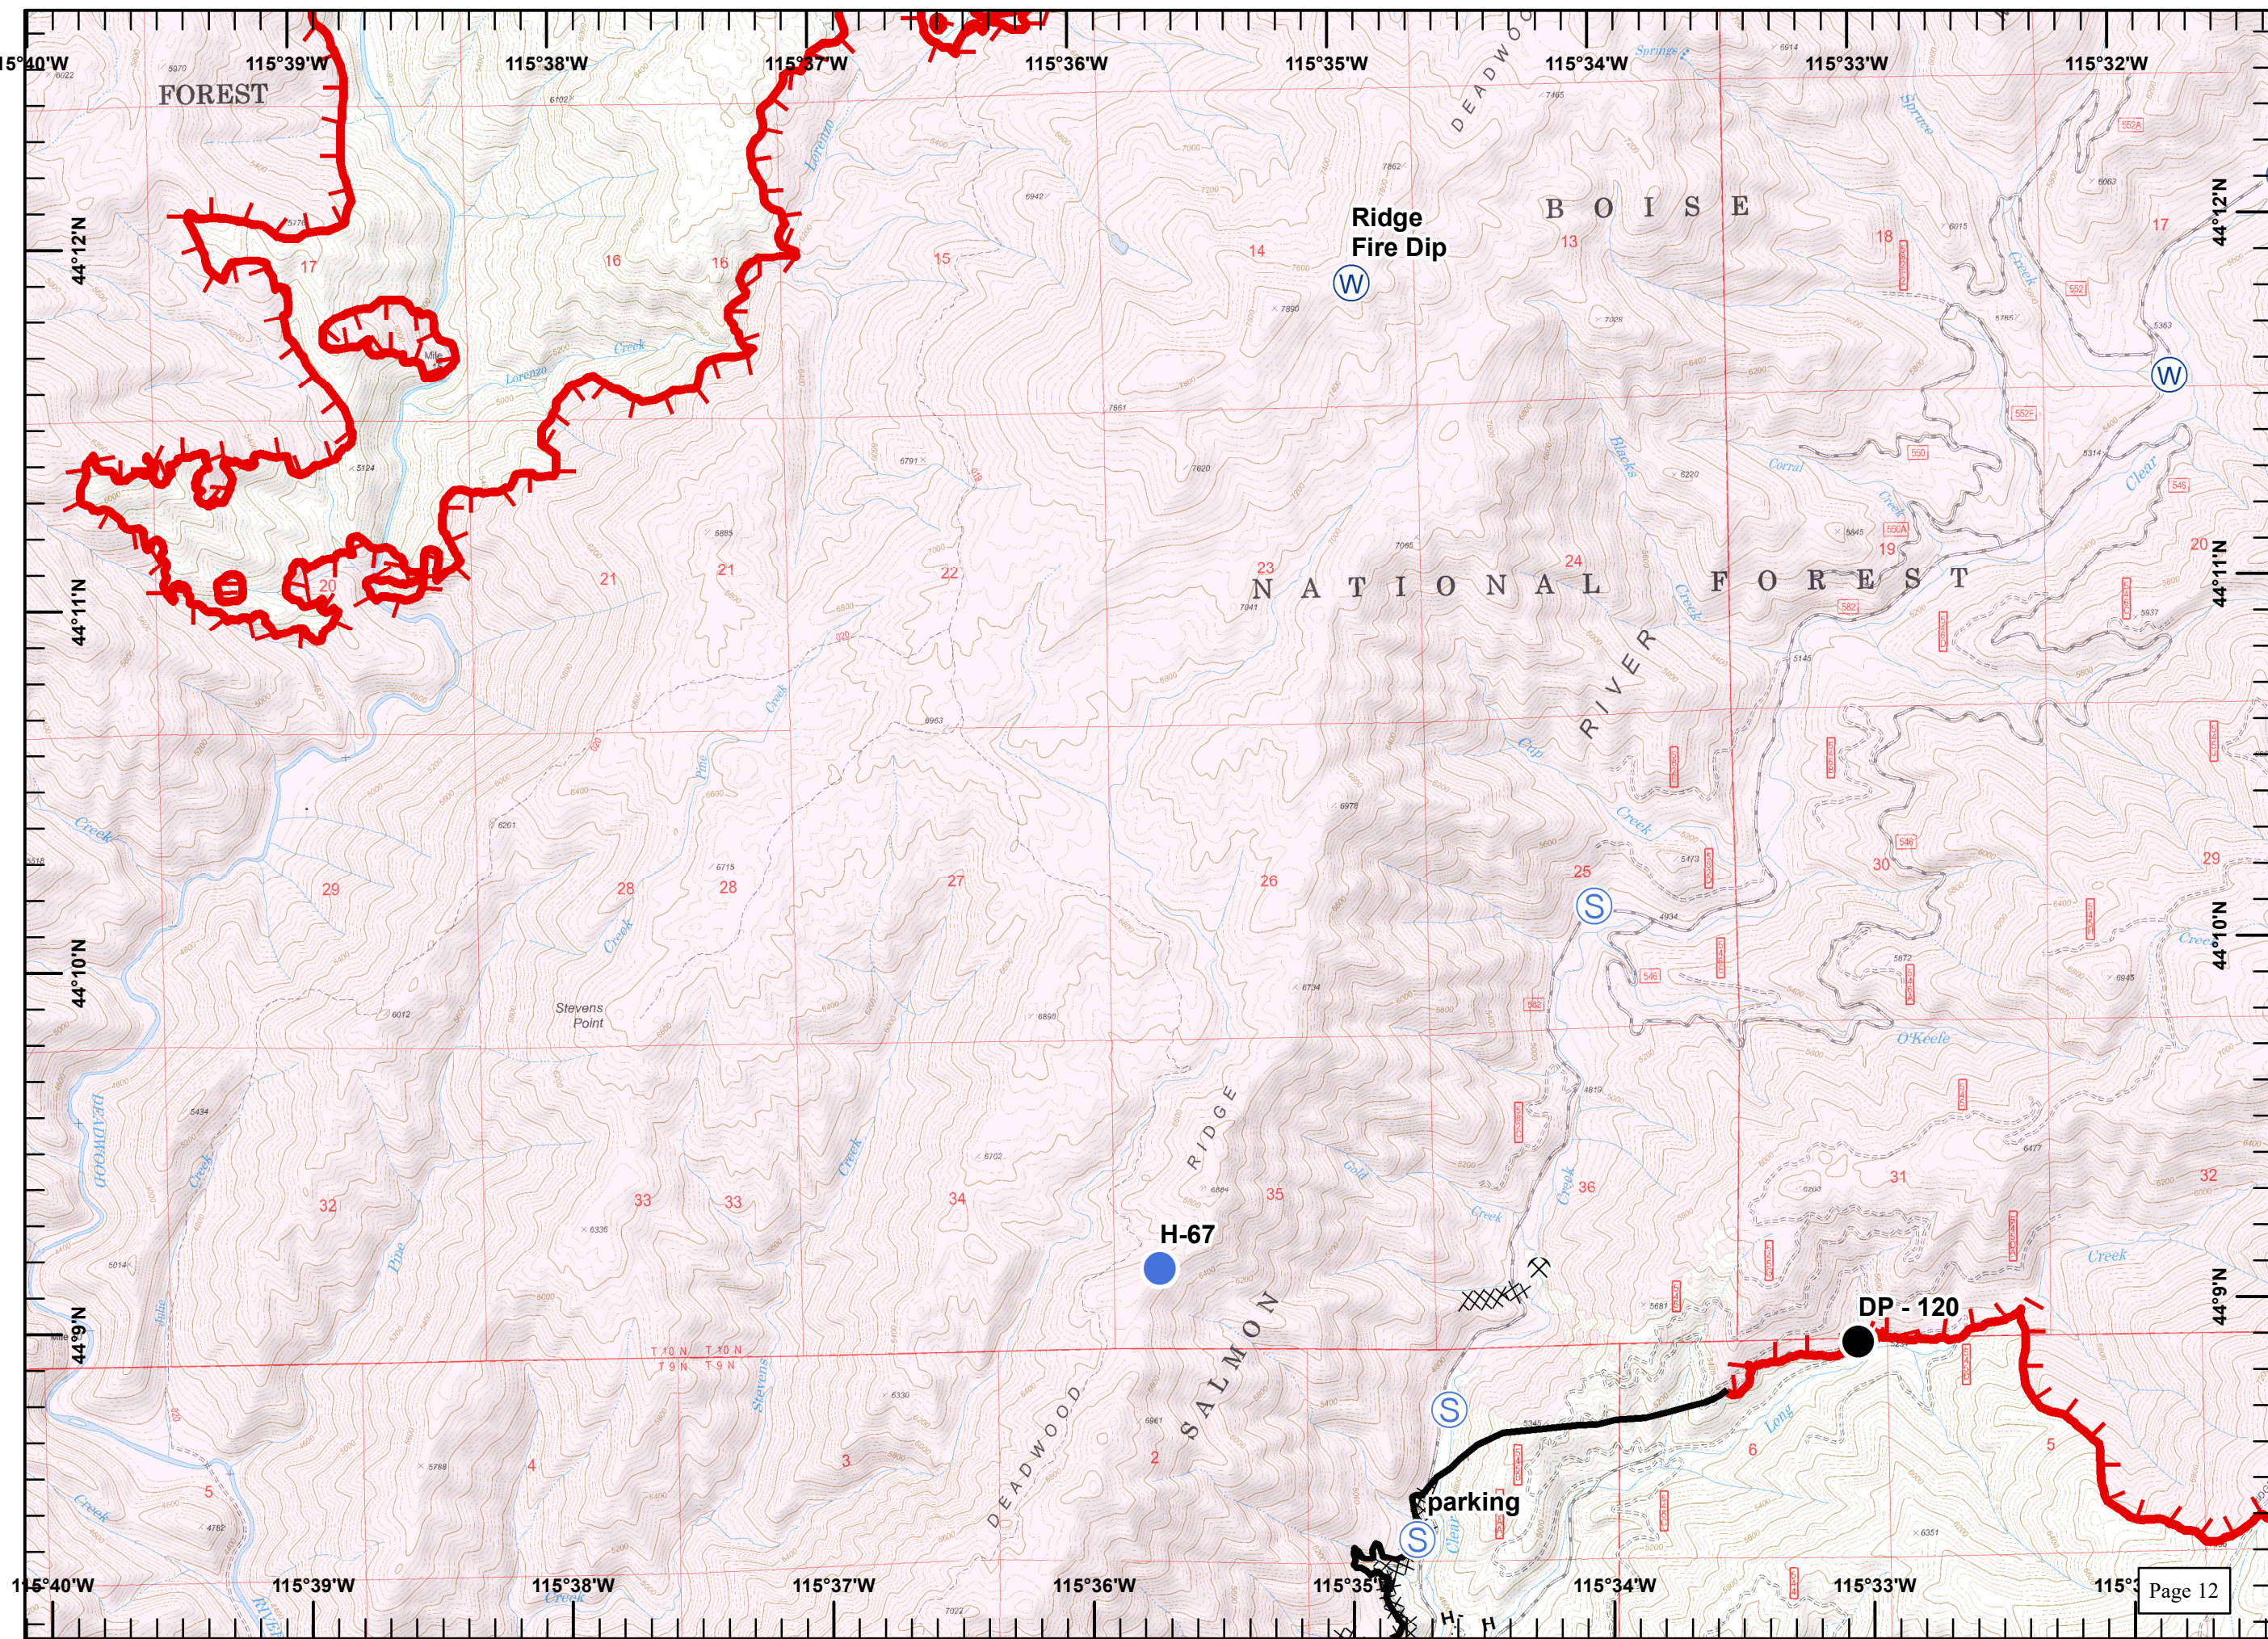

Pioneer Fire
ID-BOF-000539
9/3/16

Legend

-  Drop Point
-  Helispot
-  Pump
-  Repeater
-  Safety Zone
-  Sling Site
-  Water Source
-  Hazard
-  Division Break
-  Branch Break
-  Mine
-  Completed Line
-  Road as Completed Line
-  Completed Dozer Line
-  Hand Line
-  Planned Fire Line

Great Basin
September 2, 2016
1942

Pioneer Fire
ID-BOF-000539
9/3/16

Legend

- Water Source
- Division Break
- Mine
- Uncontrolled Fire Edge
- Rough Fire

Great Basin
September 2, 2016
1942

Pioneer Fire
ID-BOF-000539
9/3/16

Legend

- Drop Point
- Helispot
- Ⓜ Repeater
- Ⓜ Water Source
- Ⓧ Mine
- ▬ Uncontrolled Fire Edge

Great Basin
September 2, 2016
1943

Pioneer Fire
ID-BOF-000539
9/3/16

Legend

-  Drop Point
-  Helispot
-  Staging Area
-  Water Source
-  Mine
-  Uncontrolled Fire Edge
-  Completed Line
-  Completed Dozer Line
-  Hand Line

Great Basin
 September 2, 2016
 1943

**Pioneer Fire
ID-BOF-000539
9/3/16**

Legend

-  Camp
-  Drop Point
-  Helispot
-  Highlighted Feature
-  Mobile Weather Unit
-  Sling Site
-  Staging Area
-  Water Source
-  Mine
- Sites**
-  Campground
-  Uncontrolled Fire Edge
-  Completed Line
-  Completed Dozer Line
-  Hand Line
-  Plow Line
-  Aerial Hazard