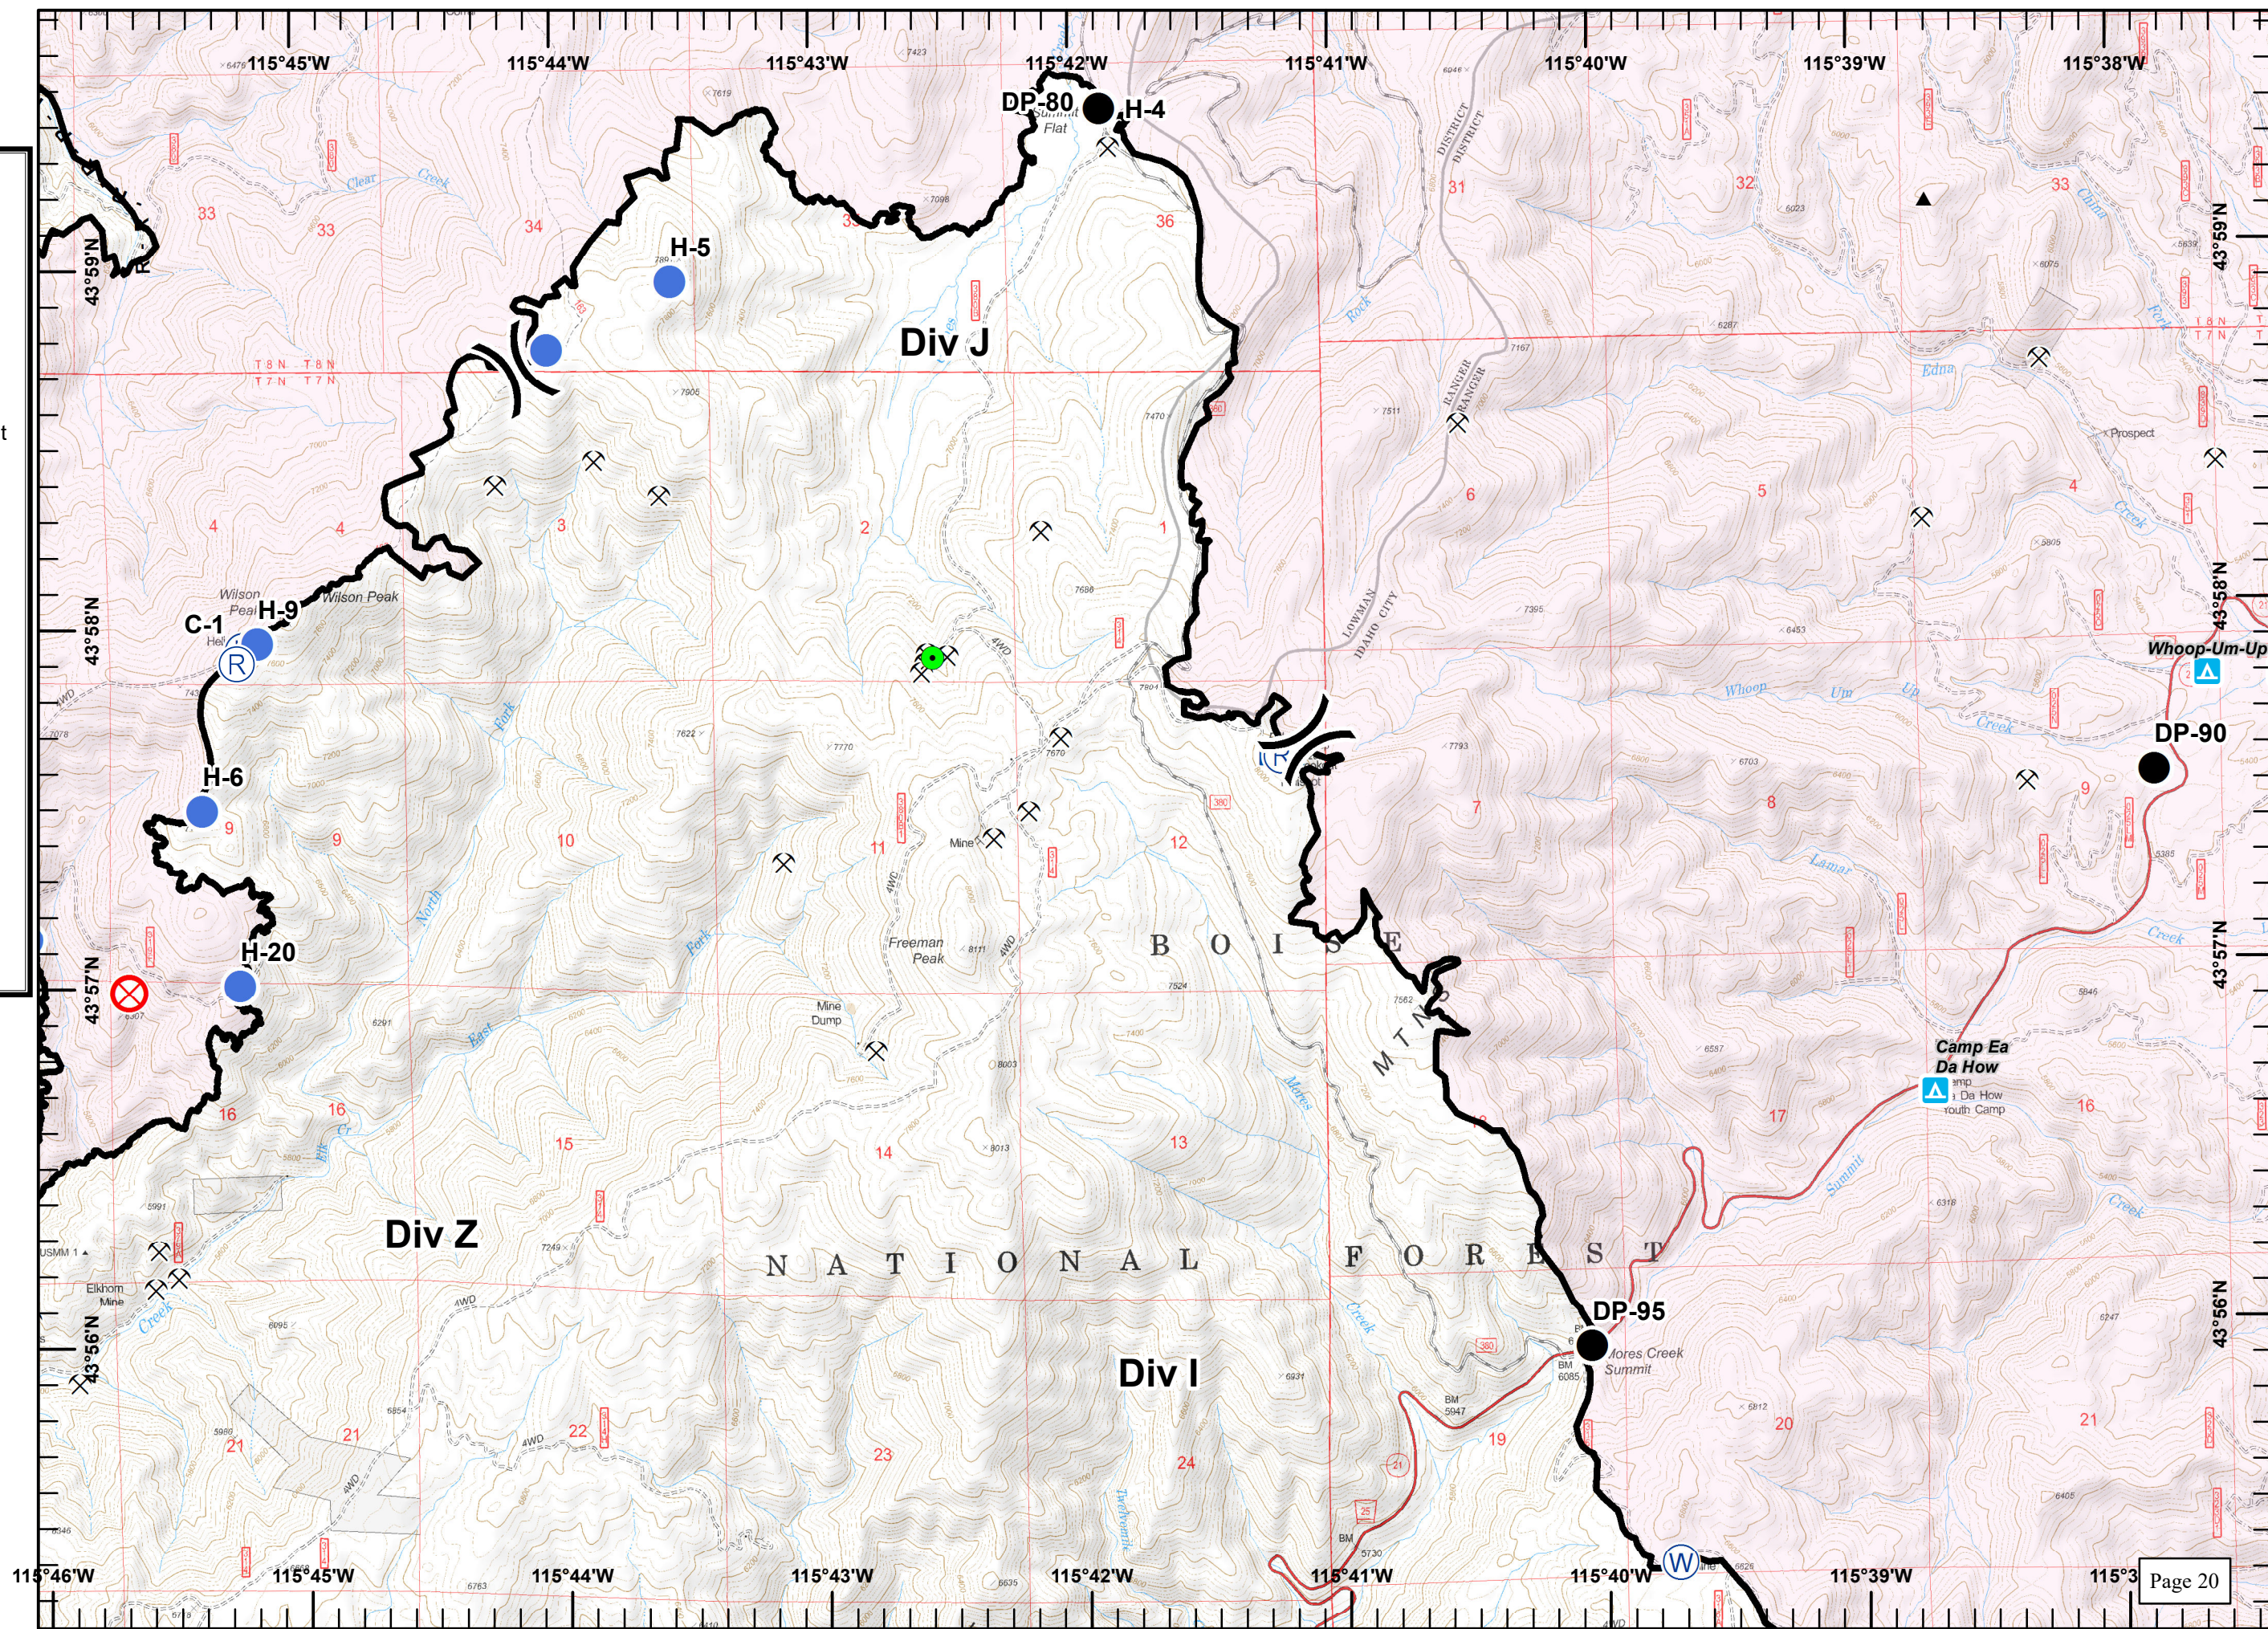

Pioneer Fire
ID-BOF-000539
9/3/16

Legend

-  Drop Point
-  Helispot
-  Pump
-  Repeater
-  Safety Zone
-  Sling Site
-  Water Source
-  Hazard
-  Division Break
-  Branch Break
-  Mine
-  Completed Line
-  Road as Completed Line
-  Completed Dozer Line
-  Hand Line
-  Planned Fire Line

Legend

-  Drop Point
-  Highlighted Feature
-  Pump
-  Water Source
-  Division Break
-  Mine Sites
-  Campground
-  Completed Line

Great Basin
 September 2, 2016
 1947

**Pioneer Fire
ID-BOF-000539
9/3/16**

Legend

- Drop Point
- Ⓡ Repeater
- Ⓜ Water Source
- ⎓ Division Break
- ◆ Yurt
- ⊗ Mine
- Sites**
- ▲ Campground
- ▬ Completed Line
- ⊗⊗ Completed Dozer Line
- H Hand Line

Great Basin
September 2, 2016
1948

Pioneer Fire
ID-BOF-000539
9/3/16

Legend

-  Drop Point
-  Fire Origin
-  Helispot
-  Highlighted Feature
-  Mobile Weather Unit
-  Repeater
-  Water Source
-  Division Break
-  Mine Sites
-  Campground
-  Structure
-  Completed Line
-  R Road as Completed Line
-  Completed Dozer Line