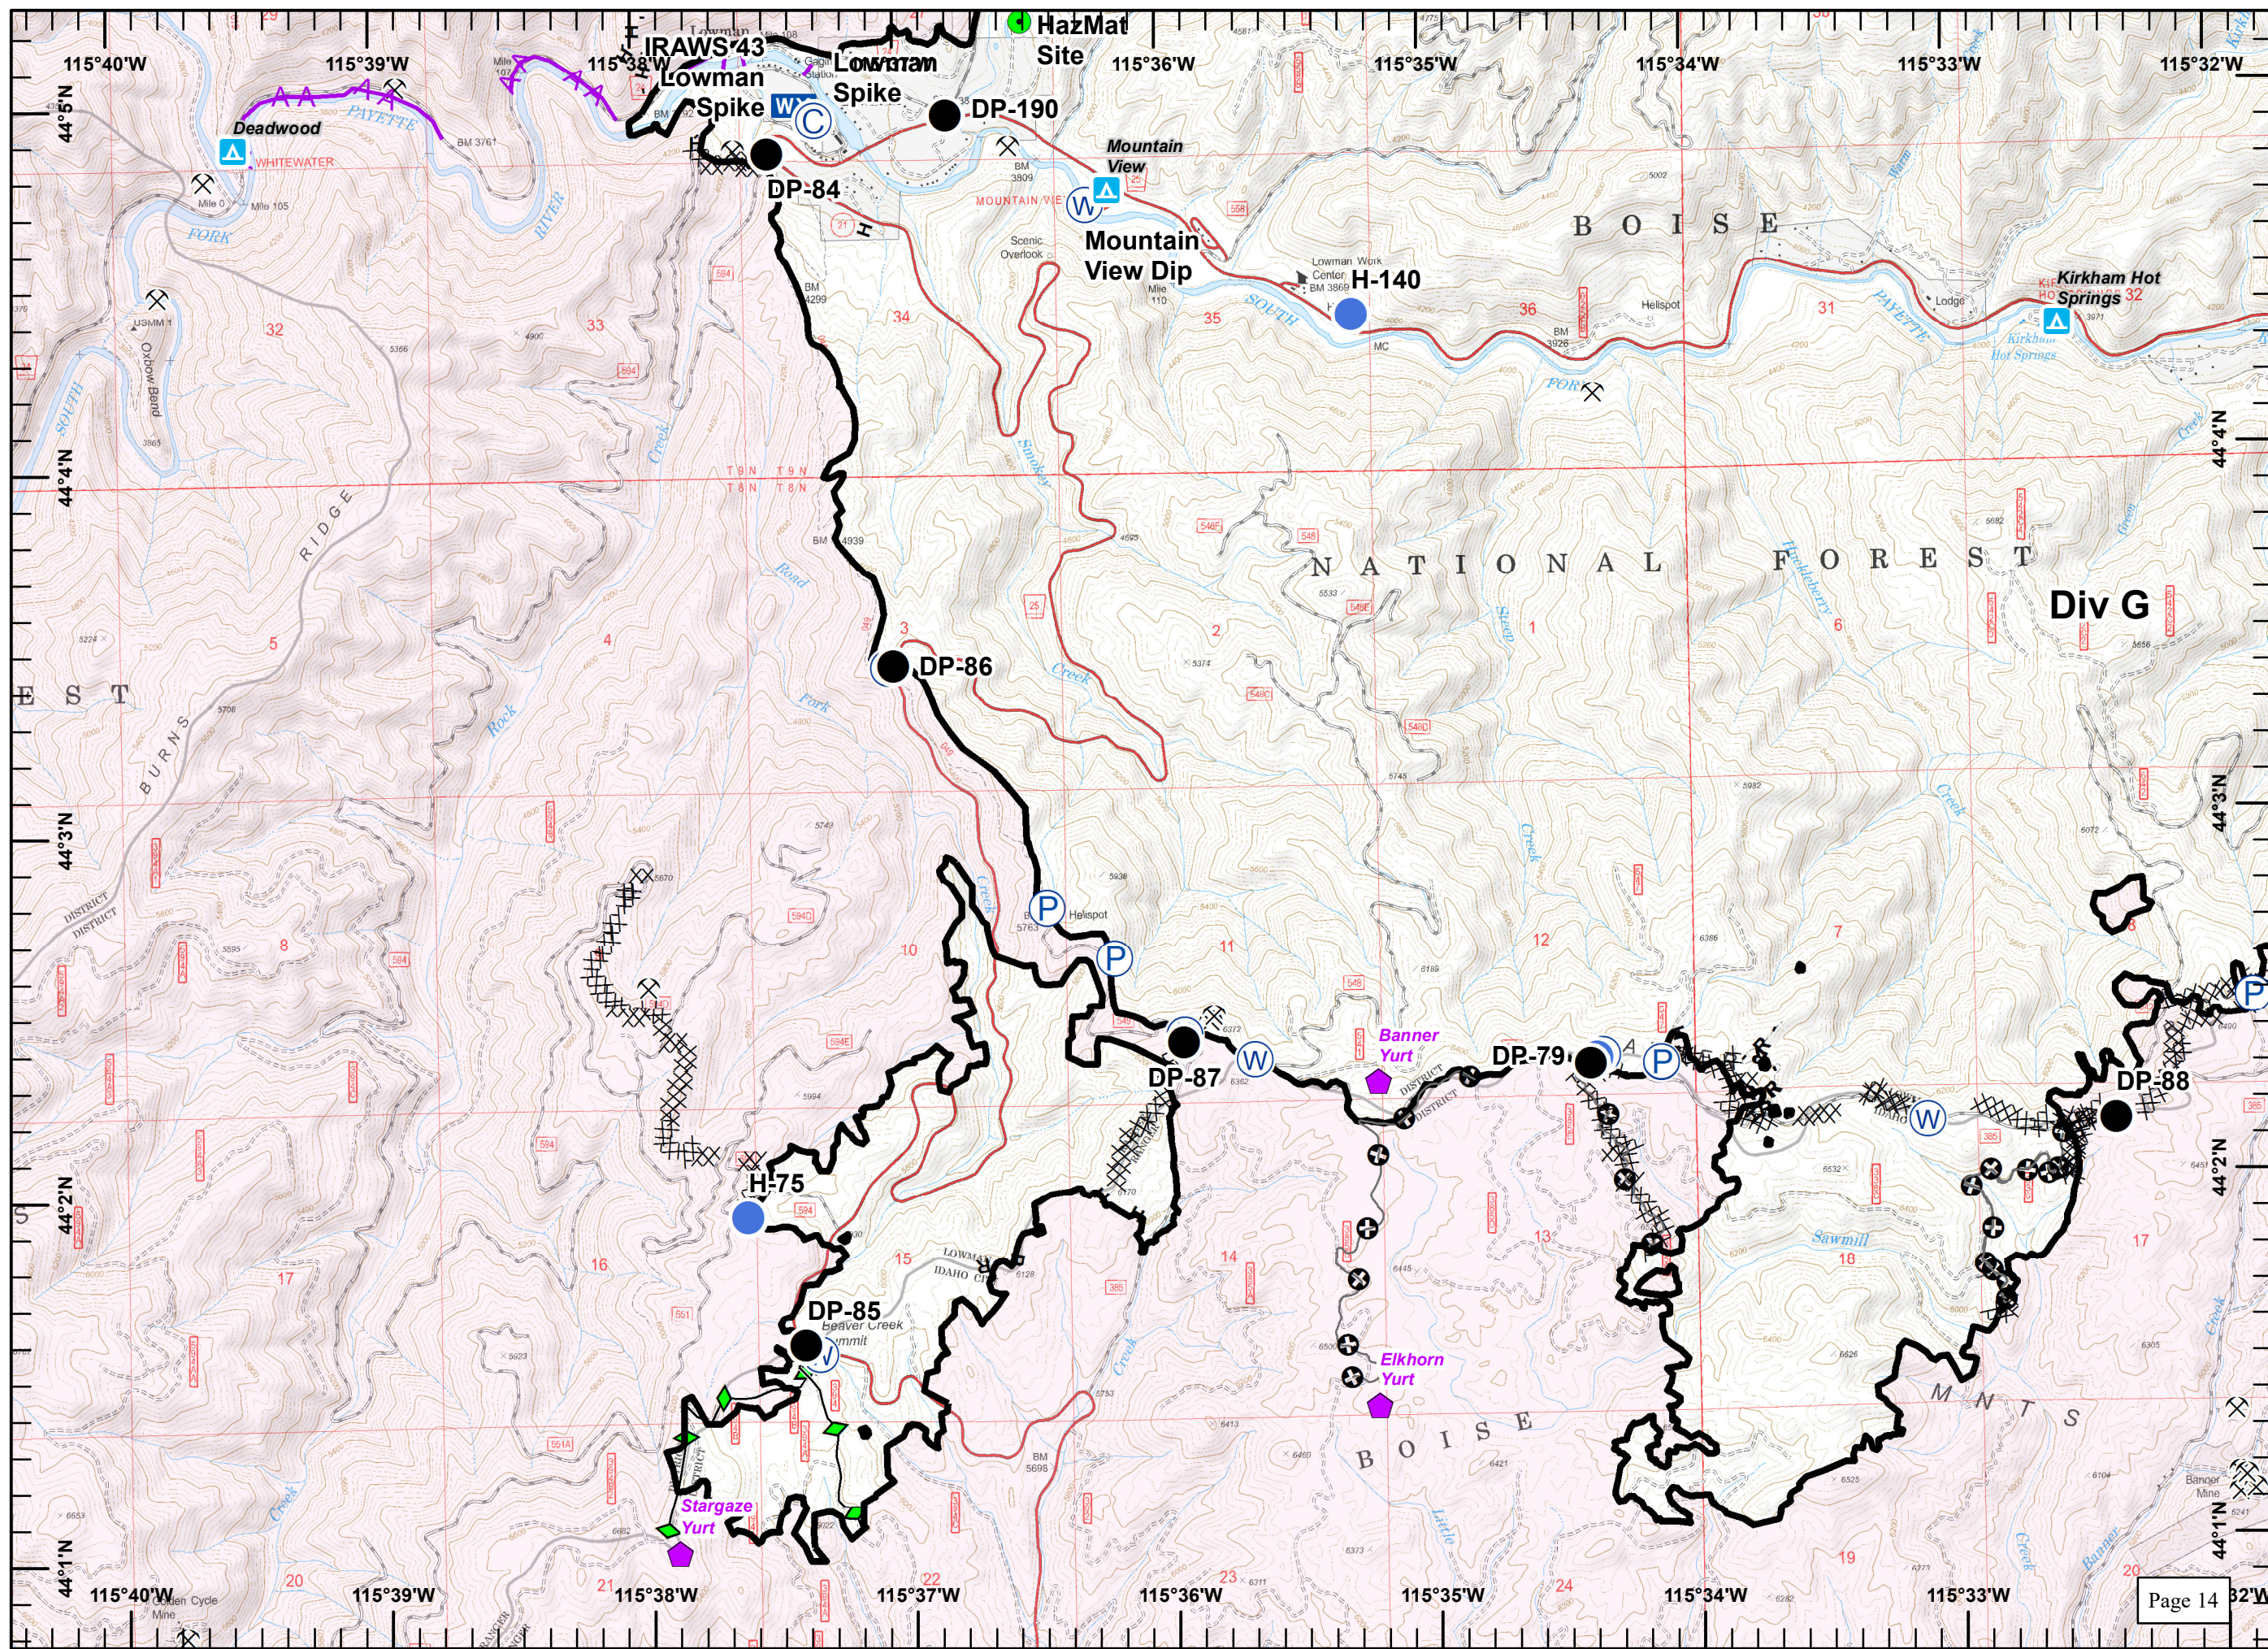

Legend

- Drop Point
- Helispot
- Ⓜ Repeater
- Ⓜ Water Source
- Ⓧ Mine
- ▬ Uncontrolled Fire Edge

Great Basin
September 2, 2016
1943

Pioneer Fire
ID-BOF-000539
9/3/16

Legend

-  Drop Point
-  Helispot
-  Staging Area
-  Water Source
-  Mine
-  Uncontrolled Fire Edge
-  Completed Line
-  Completed Dozer Line
-  Hand Line

Great Basin
 September 2, 2016
 1943

**Pioneer Fire
ID-BOF-000539
9/3/16**

Legend

-  Camp
-  Drop Point
-  Helispot
-  Highlighted Feature
-  Mobile Weather Unit
-  Sling Site
-  Staging Area
-  Water Source
-  Mine
- Sites**
-  Campground
-  Uncontrolled Fire Edge
-  Completed Line
-  Completed Dozer Line
-  Hand Line
-  Plow Line
-  Aerial Hazard

Great Basin
September 2, 2016
1945

Pioneer Fire
ID-BOF-000539
9/3/16

Legend

-  Drop Point
-  Pump
-  Water Source
-  Mine
- Sites**
-  Campground
-  Uncontrolled Fire Edge
-  Completed Line
- R Road as Completed Line
-  Completed Dozer Line
- H Hand Line
-  Other

Legend

- Drop Point
- Ⓡ Repeater
- Ⓜ Water Source
- ⎓ Division Break
- ◆ Yurt
- ⊗ Mine
- Sites**
- ▲ Campground
- ▬ Completed Line
- ⊗⊗ Completed Dozer Line
- H Hand Line

Great Basin
September 2, 2016
1948