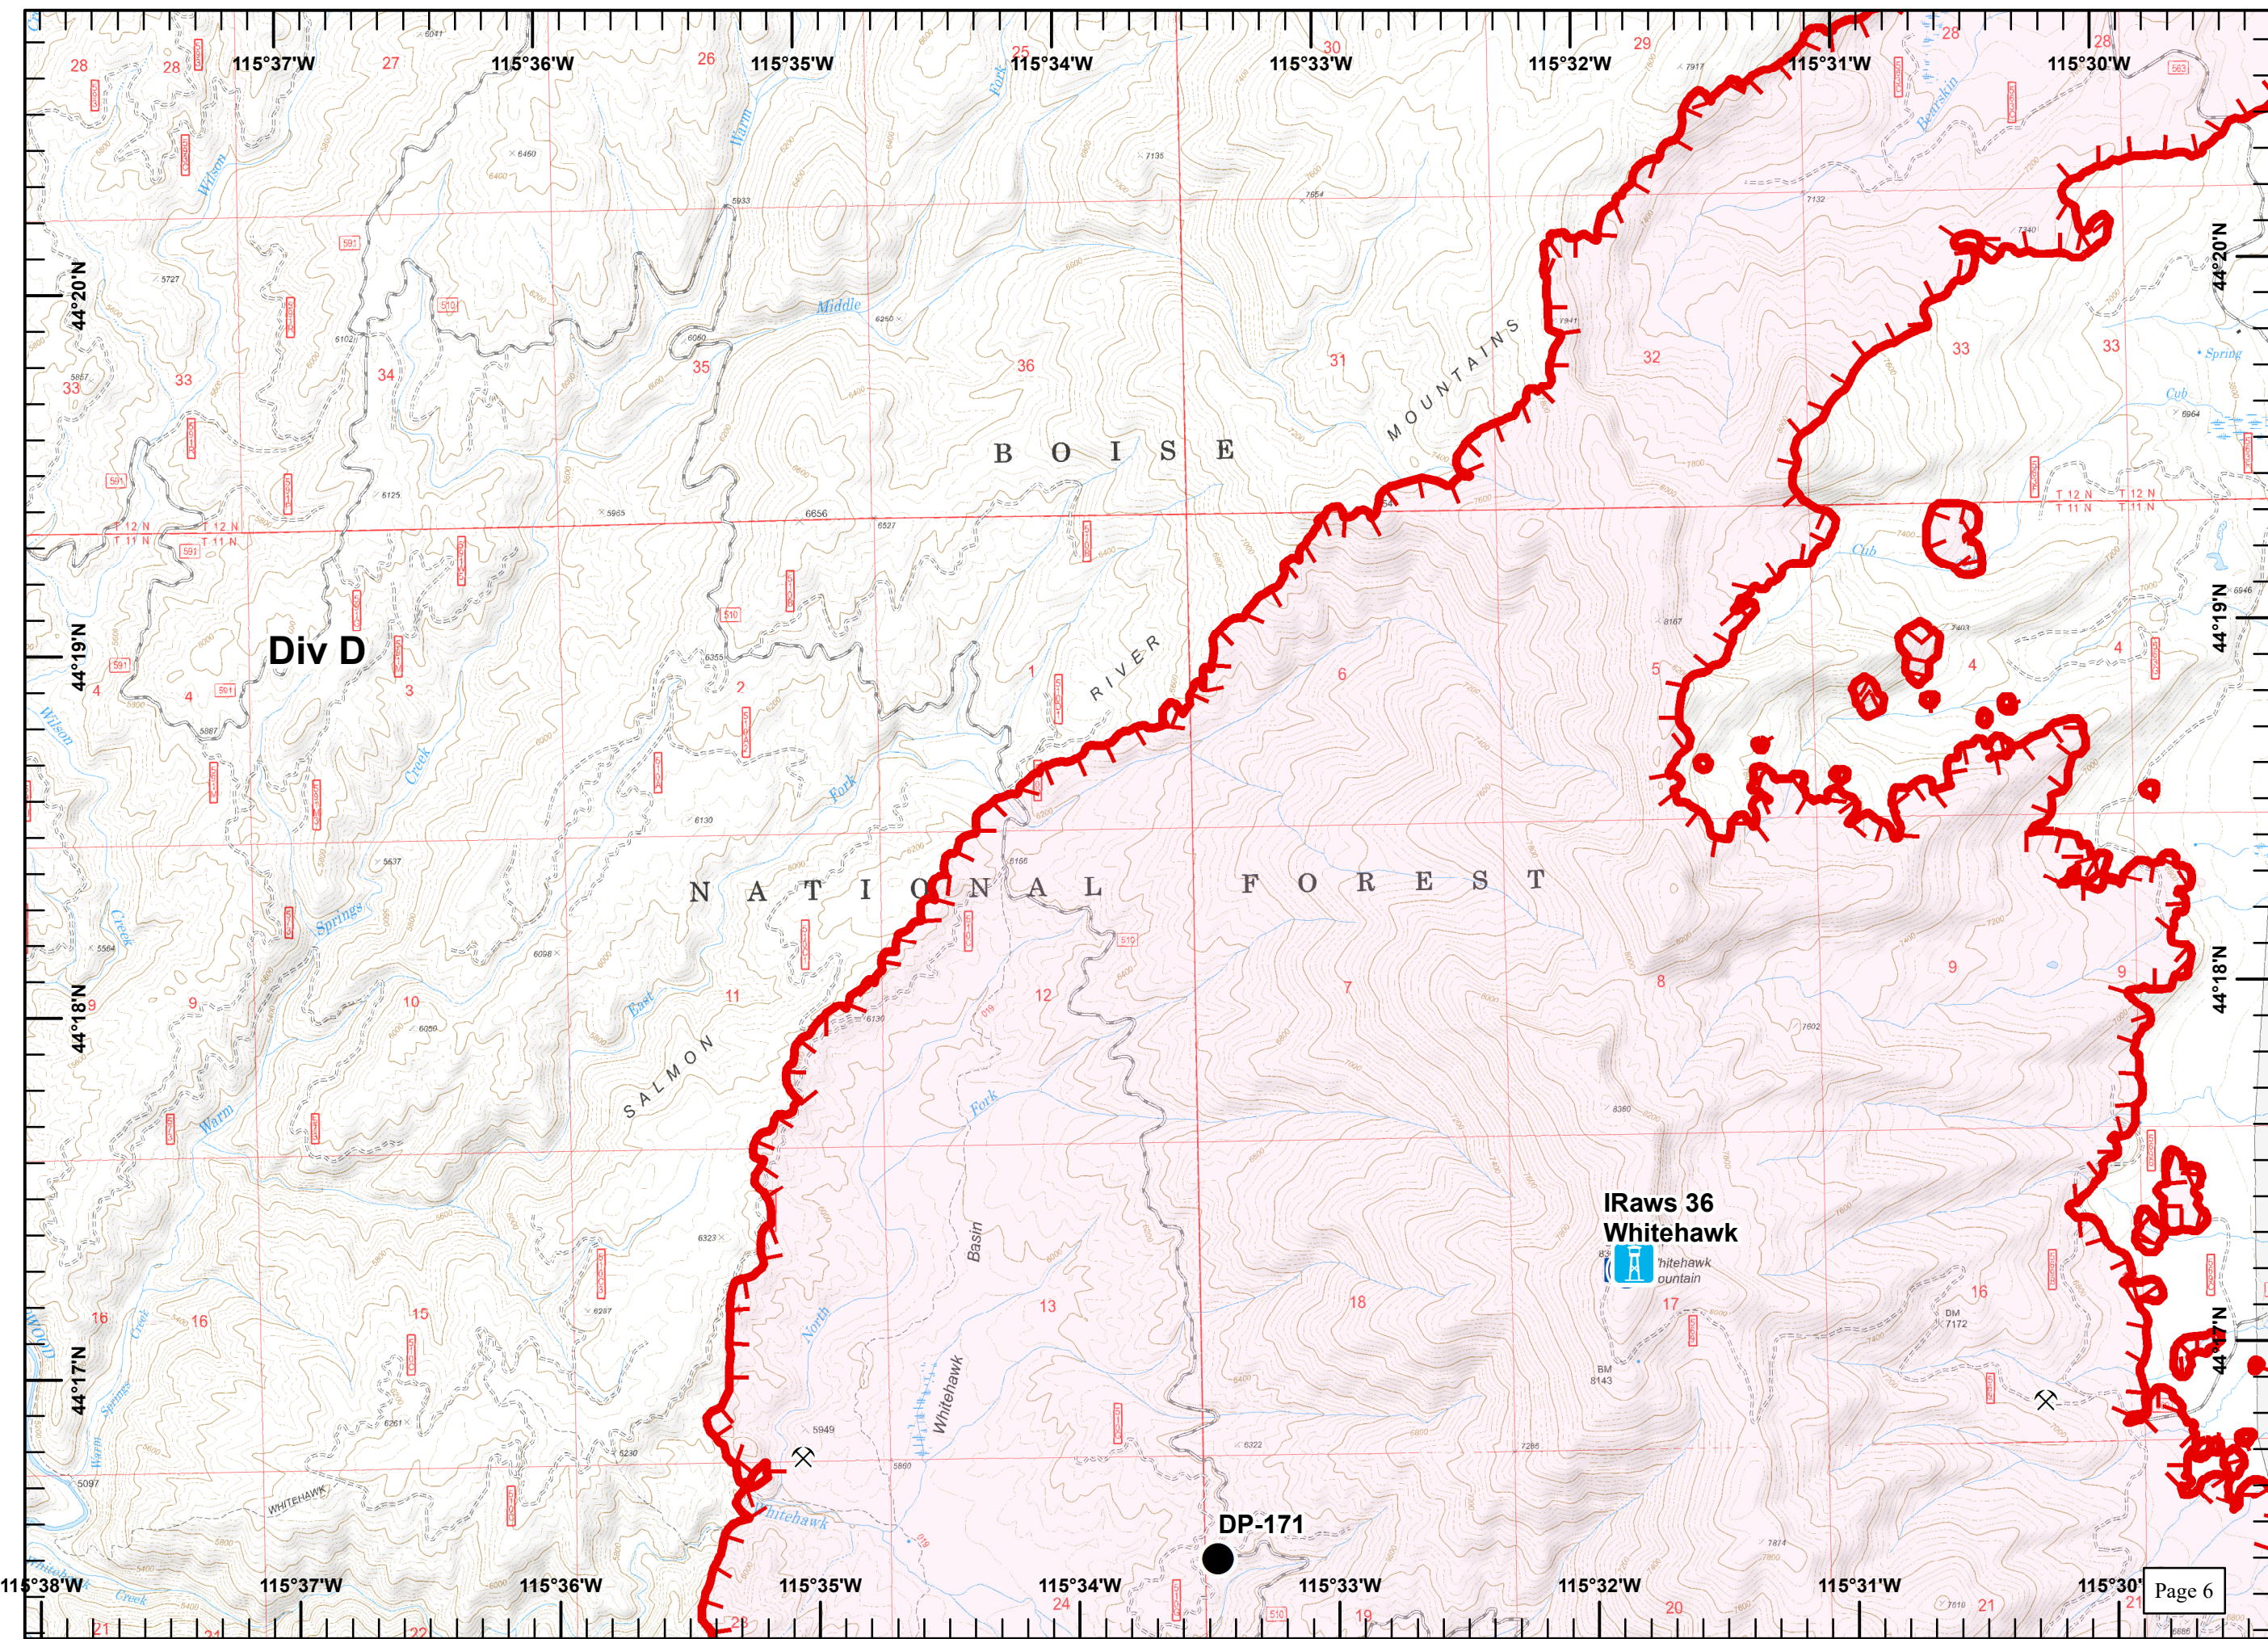

Great Basin
 September 2, 2016
 1937

**Pioneer Fire
ID-BOF-000539
9/3/16**

Legend

- Drop Point
- Helispot
- WX Mobile Weather Unit
- P Pump
- R Repeater
- ⚓ Sling Site
- W Water Source
- ⊗ Mine
- Sites**
- ▲ Structure
- ▬ Uncontrolled Fire Edge
- ▬ Completed Line
- R Road as Completed Line
- XX Completed Dozer Line
- H Hand Line

Great Basin
September 2, 2016
1938

**Pioneer Fire
ID-BOF-000539
9/3/16**

Legend

-  Drop Point
-  Helispot
-  Pump
-  Hazard
-  Uncontrolled Fire Edge
-  R Road as Completed Line

Great Basin
September 2, 2016
1939

Pioneer Fire
ID-BOF-000539
9/3/16

Legend

- Drop Point
- Helispot
-) Division Break
- Mine
- Uncontrolled Fire Edge
- R Road as Completed Line

Great Basin
 September 2, 2016
 1939

Pioneer Fire
ID-BOF-000539
9/3/16

Legend

- Drop Point
- WX Mobile Weather Unit
- Ⓜ Repeater
- 🏠 Lookout
- ⚡ Mine

Sites

- ▲ Structure
- 🔥 Uncontrolled Fire Edge

Great Basin
September 2, 2016
1940

Pioneer Fire
ID-BOF-000539
9/3/16

Legend
Uncontrolled Fire Edge