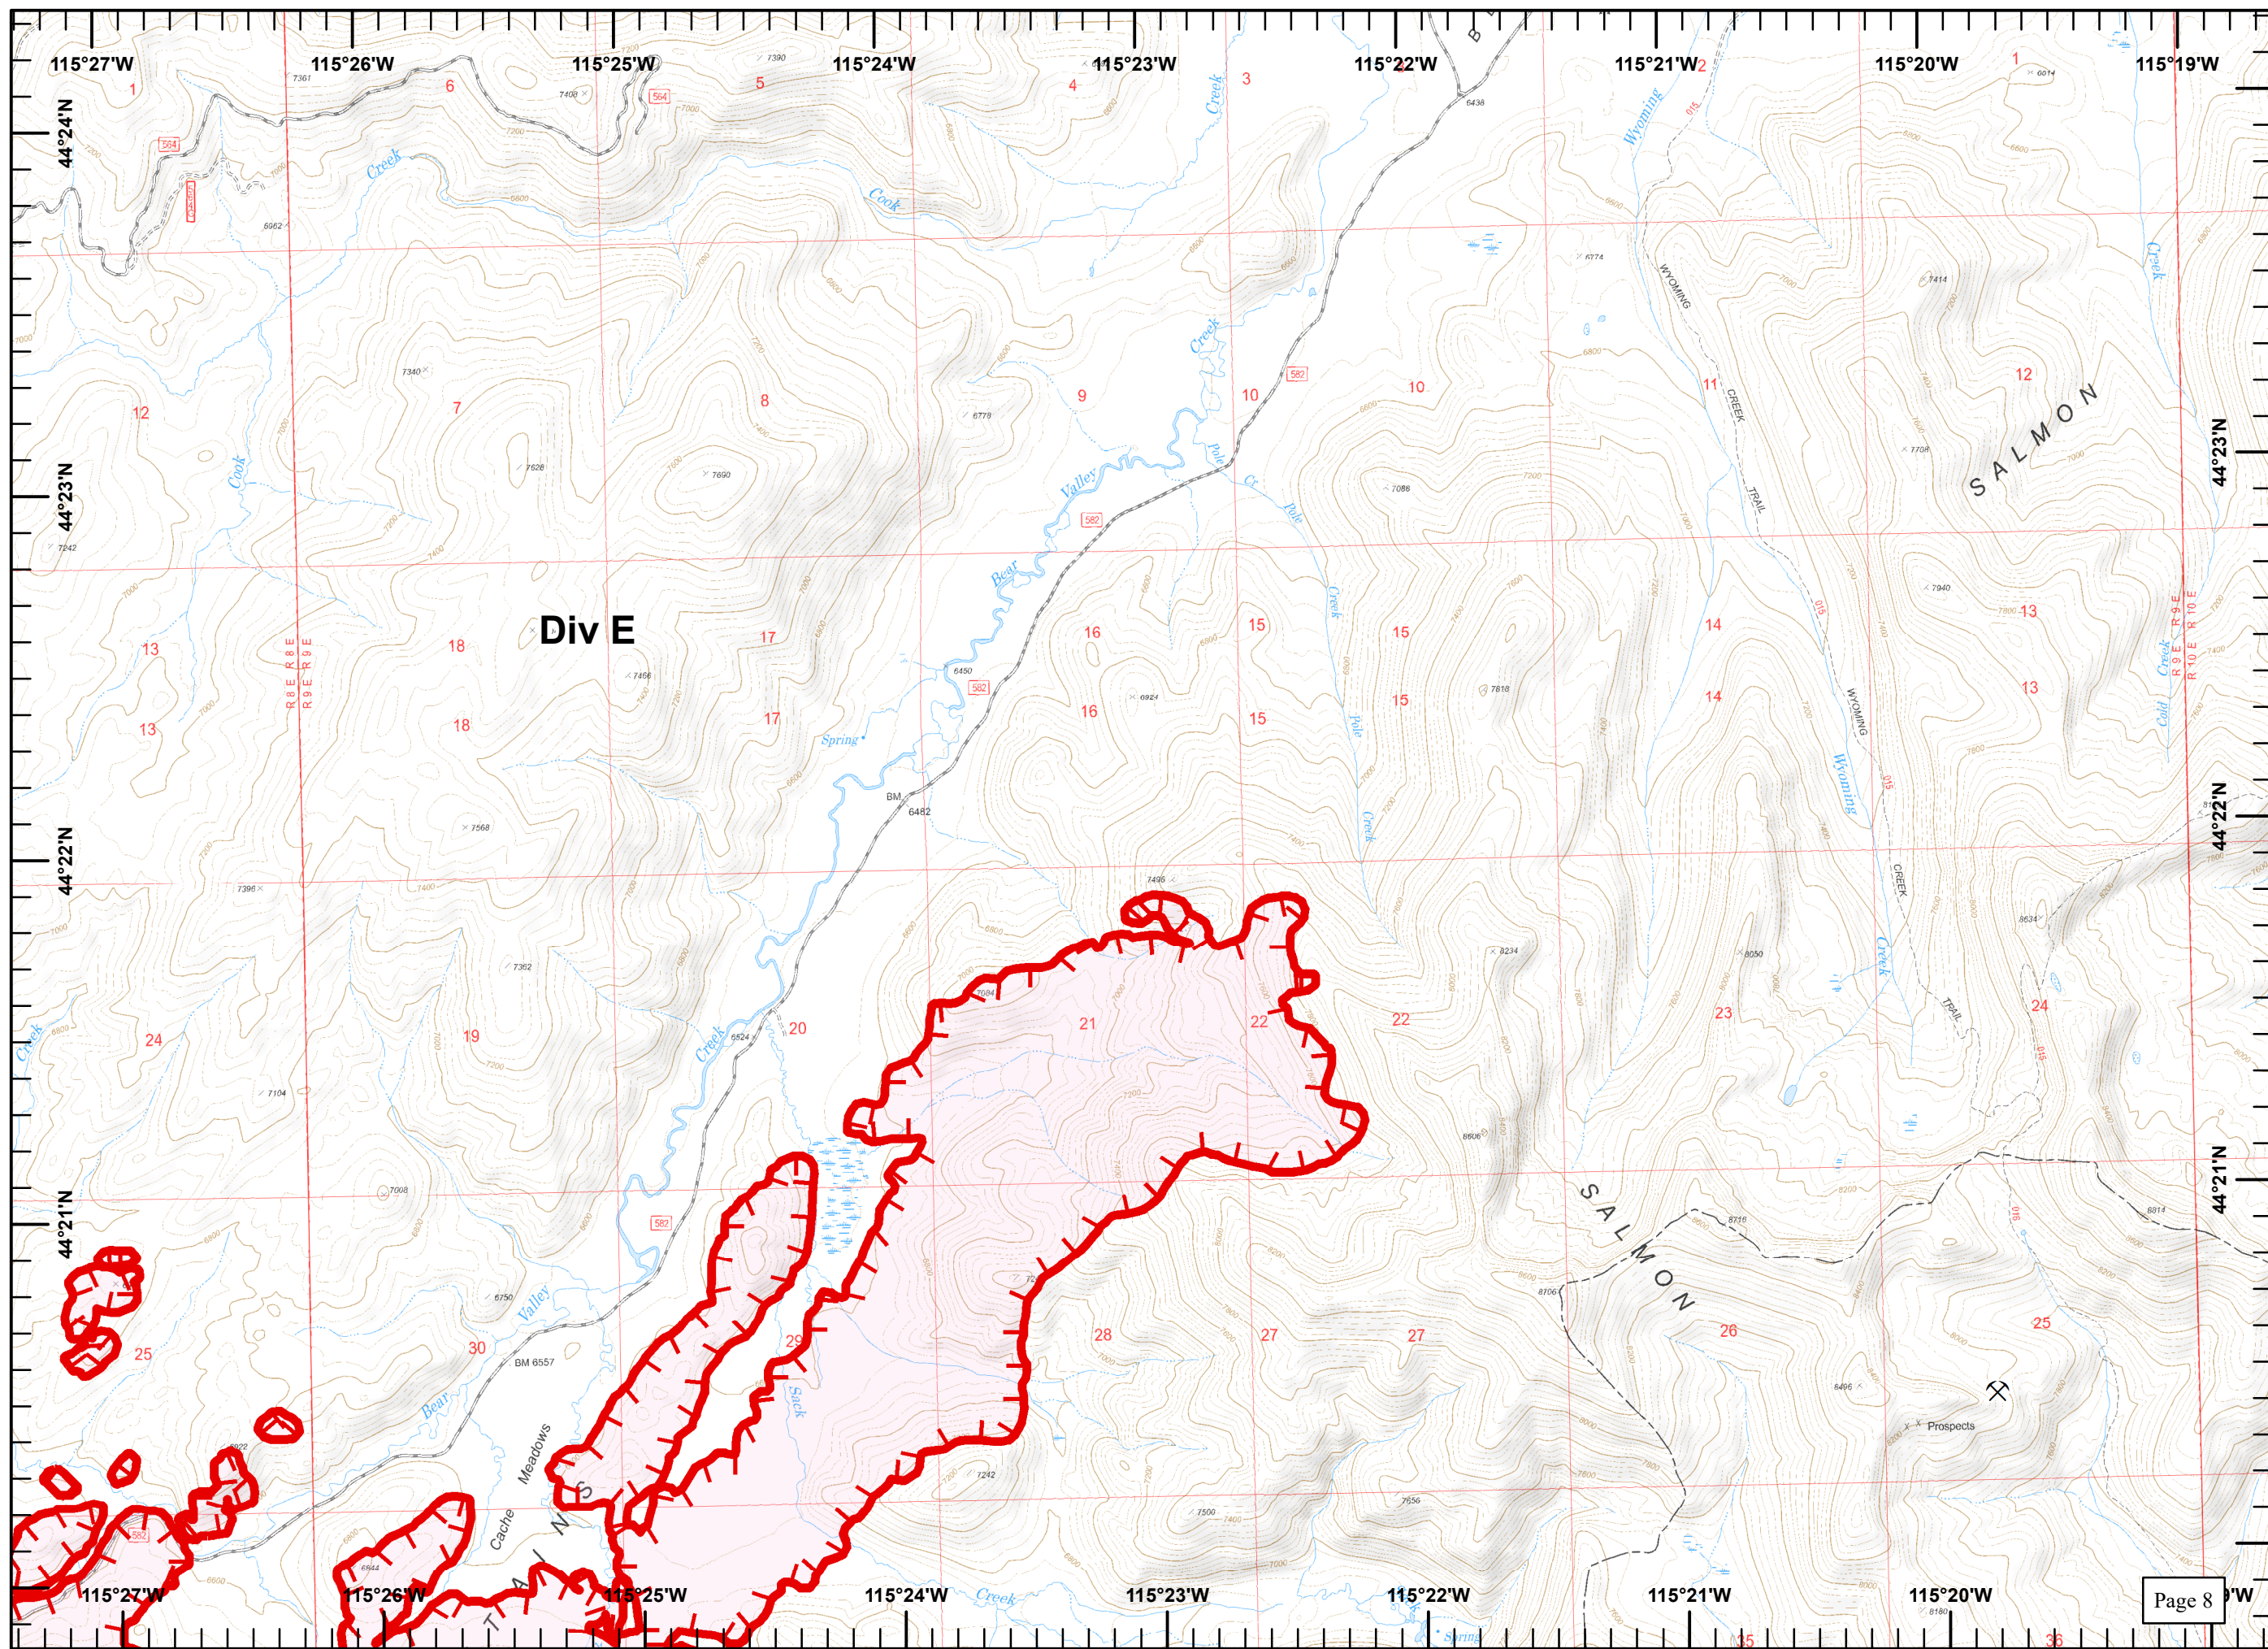

Great Basin
September 2, 2016
1938

**Pioneer Fire
ID-BOF-000539
9/3/16**

Legend

-  Drop Point
-  Helispot
-  Pump
-  Hazard
-  Uncontrolled Fire Edge
-  R Road as Completed Line

Great Basin
September 2, 2016
1939

Pioneer Fire
ID-BOF-000539
9/3/16

Legend

- Drop Point
- Helispot
-) Division Break
- Mine
- Uncontrolled Fire Edge
- R Road as Completed Line

Great Basin
 September 2, 2016
 1939

Pioneer Fire
ID-BOF-000539
9/3/16

Legend

- Drop Point
- WX Mobile Weather Unit
- Ⓜ Repeater
- 🏠 Lookout
- ⚡ Mine

Sites

- ▲ Structure
- 🔥 Uncontrolled Fire Edge

Great Basin
September 2, 2016
1940

Pioneer Fire
ID-BOF-000539
9/3/16

Legend
Uncontrolled Fire Edge

Great Basin
September 2, 2016
1940

Pioneer Fire
ID-BOF-000539
9/3/16

Legend

- Mine
- Uncontrolled Fire Edge

Great Basin
September 2, 2016
1941

Pioneer Fire
ID-BOF-000539
9/3/16

Legend

- Water Source
- Mine
- Uncontrolled Fire Edge
- Rough Fire