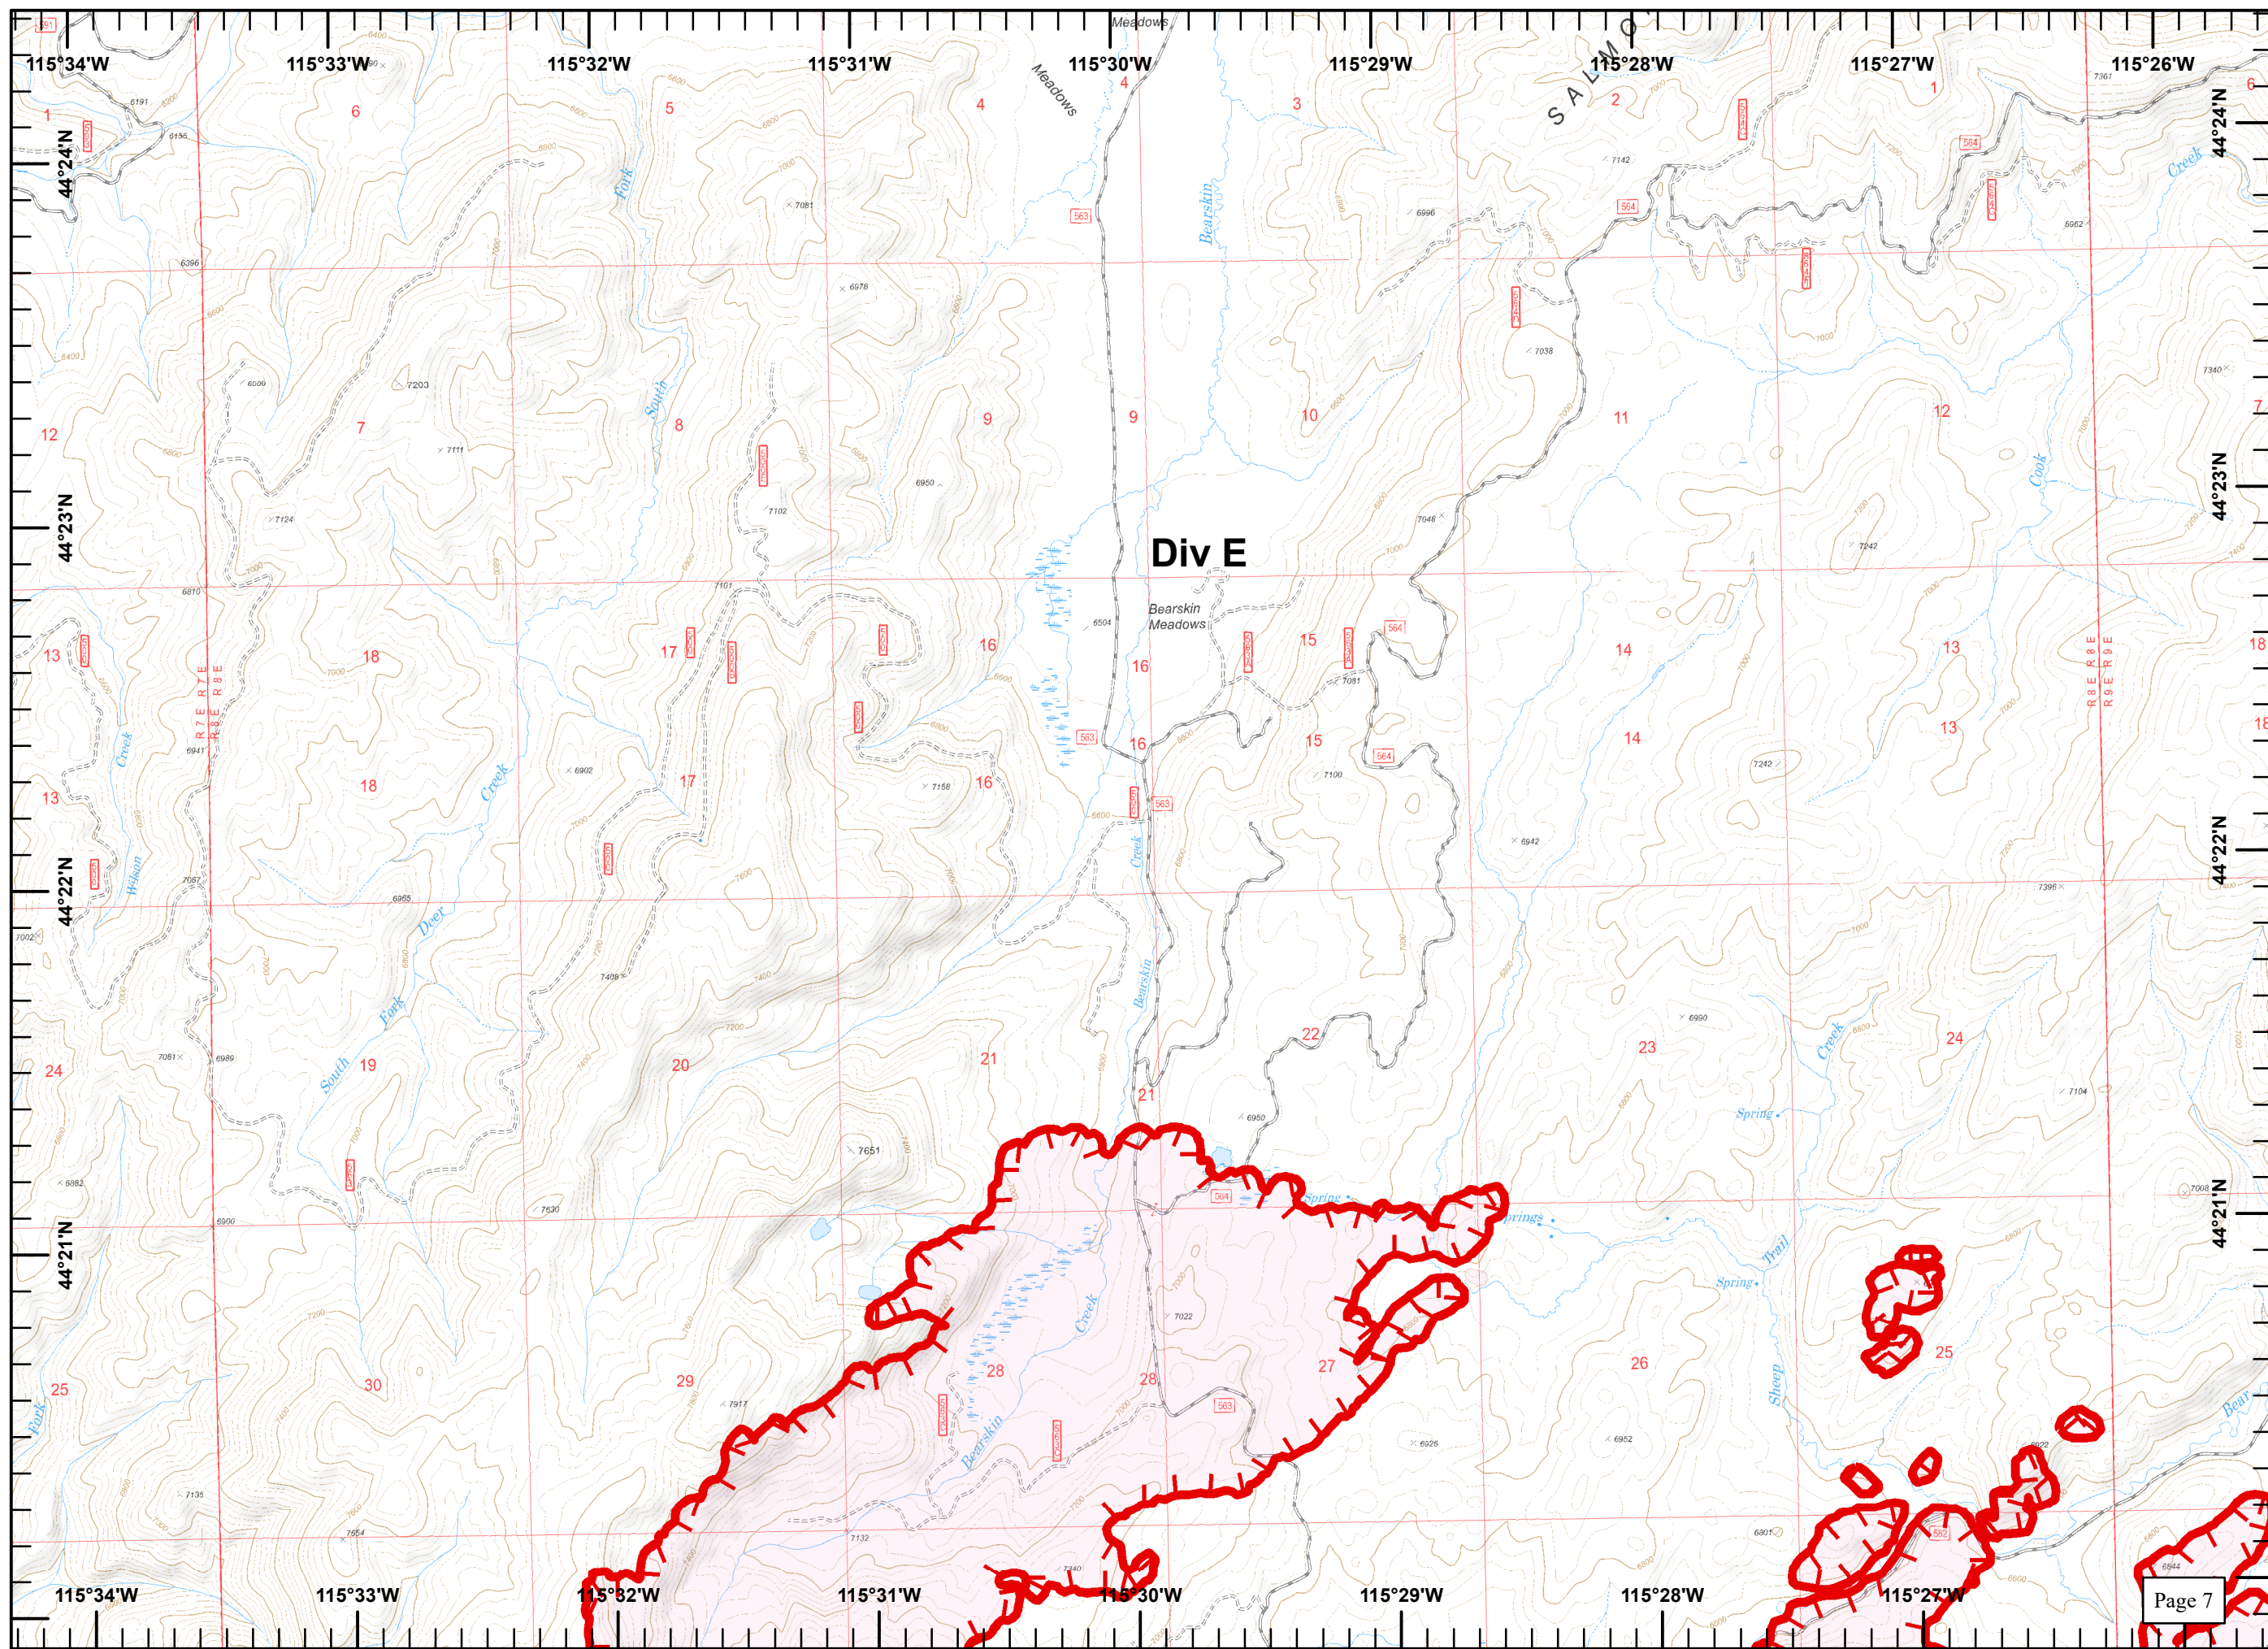

Pioneer Fire
ID-BOF-000539
9/3/16

Legend

-  Drop Point
-  Helispot
-  Pump
-  Repeater
-  Safety Zone
-  Sling Site
-  Water Source
-  Hazard
-  Division Break
-  Branch Break
-  Mine
-  Completed Line
-  Road as Completed Line
-  Completed Dozer Line
-  Hand Line
-  Planned Fire Line

Pioneer Fire
ID-BOF-000539
9/3/16

Legend

- Drop Point
- Helispot
-) Division Break
- Mine
- Uncontrolled Fire Edge
- R Road as Completed Line

Great Basin
 September 2, 2016
 1939

Pioneer Fire
ID-BOF-000539
9/3/16

Legend

- Drop Point
- WX Mobile Weather Unit
- Ⓜ Repeater
- 🏠 Lookout
- ⚡ Mine

Sites

- ▲ Structure
- 🔥 Uncontrolled Fire Edge

Great Basin
September 2, 2016
1940

Pioneer Fire
ID-BOF-000539
9/3/16

Legend
Uncontrolled Fire Edge

Great Basin
September 2, 2016
1940

Pioneer Fire
ID-BOF-000539
9/3/16

Legend

- Mine
- Uncontrolled Fire Edge

Great Basin
September 2, 2016
1941

Pioneer Fire
ID-BOF-000539
9/3/16

Legend

- Water Source
- Mine
- Uncontrolled Fire Edge
- Rough Fire