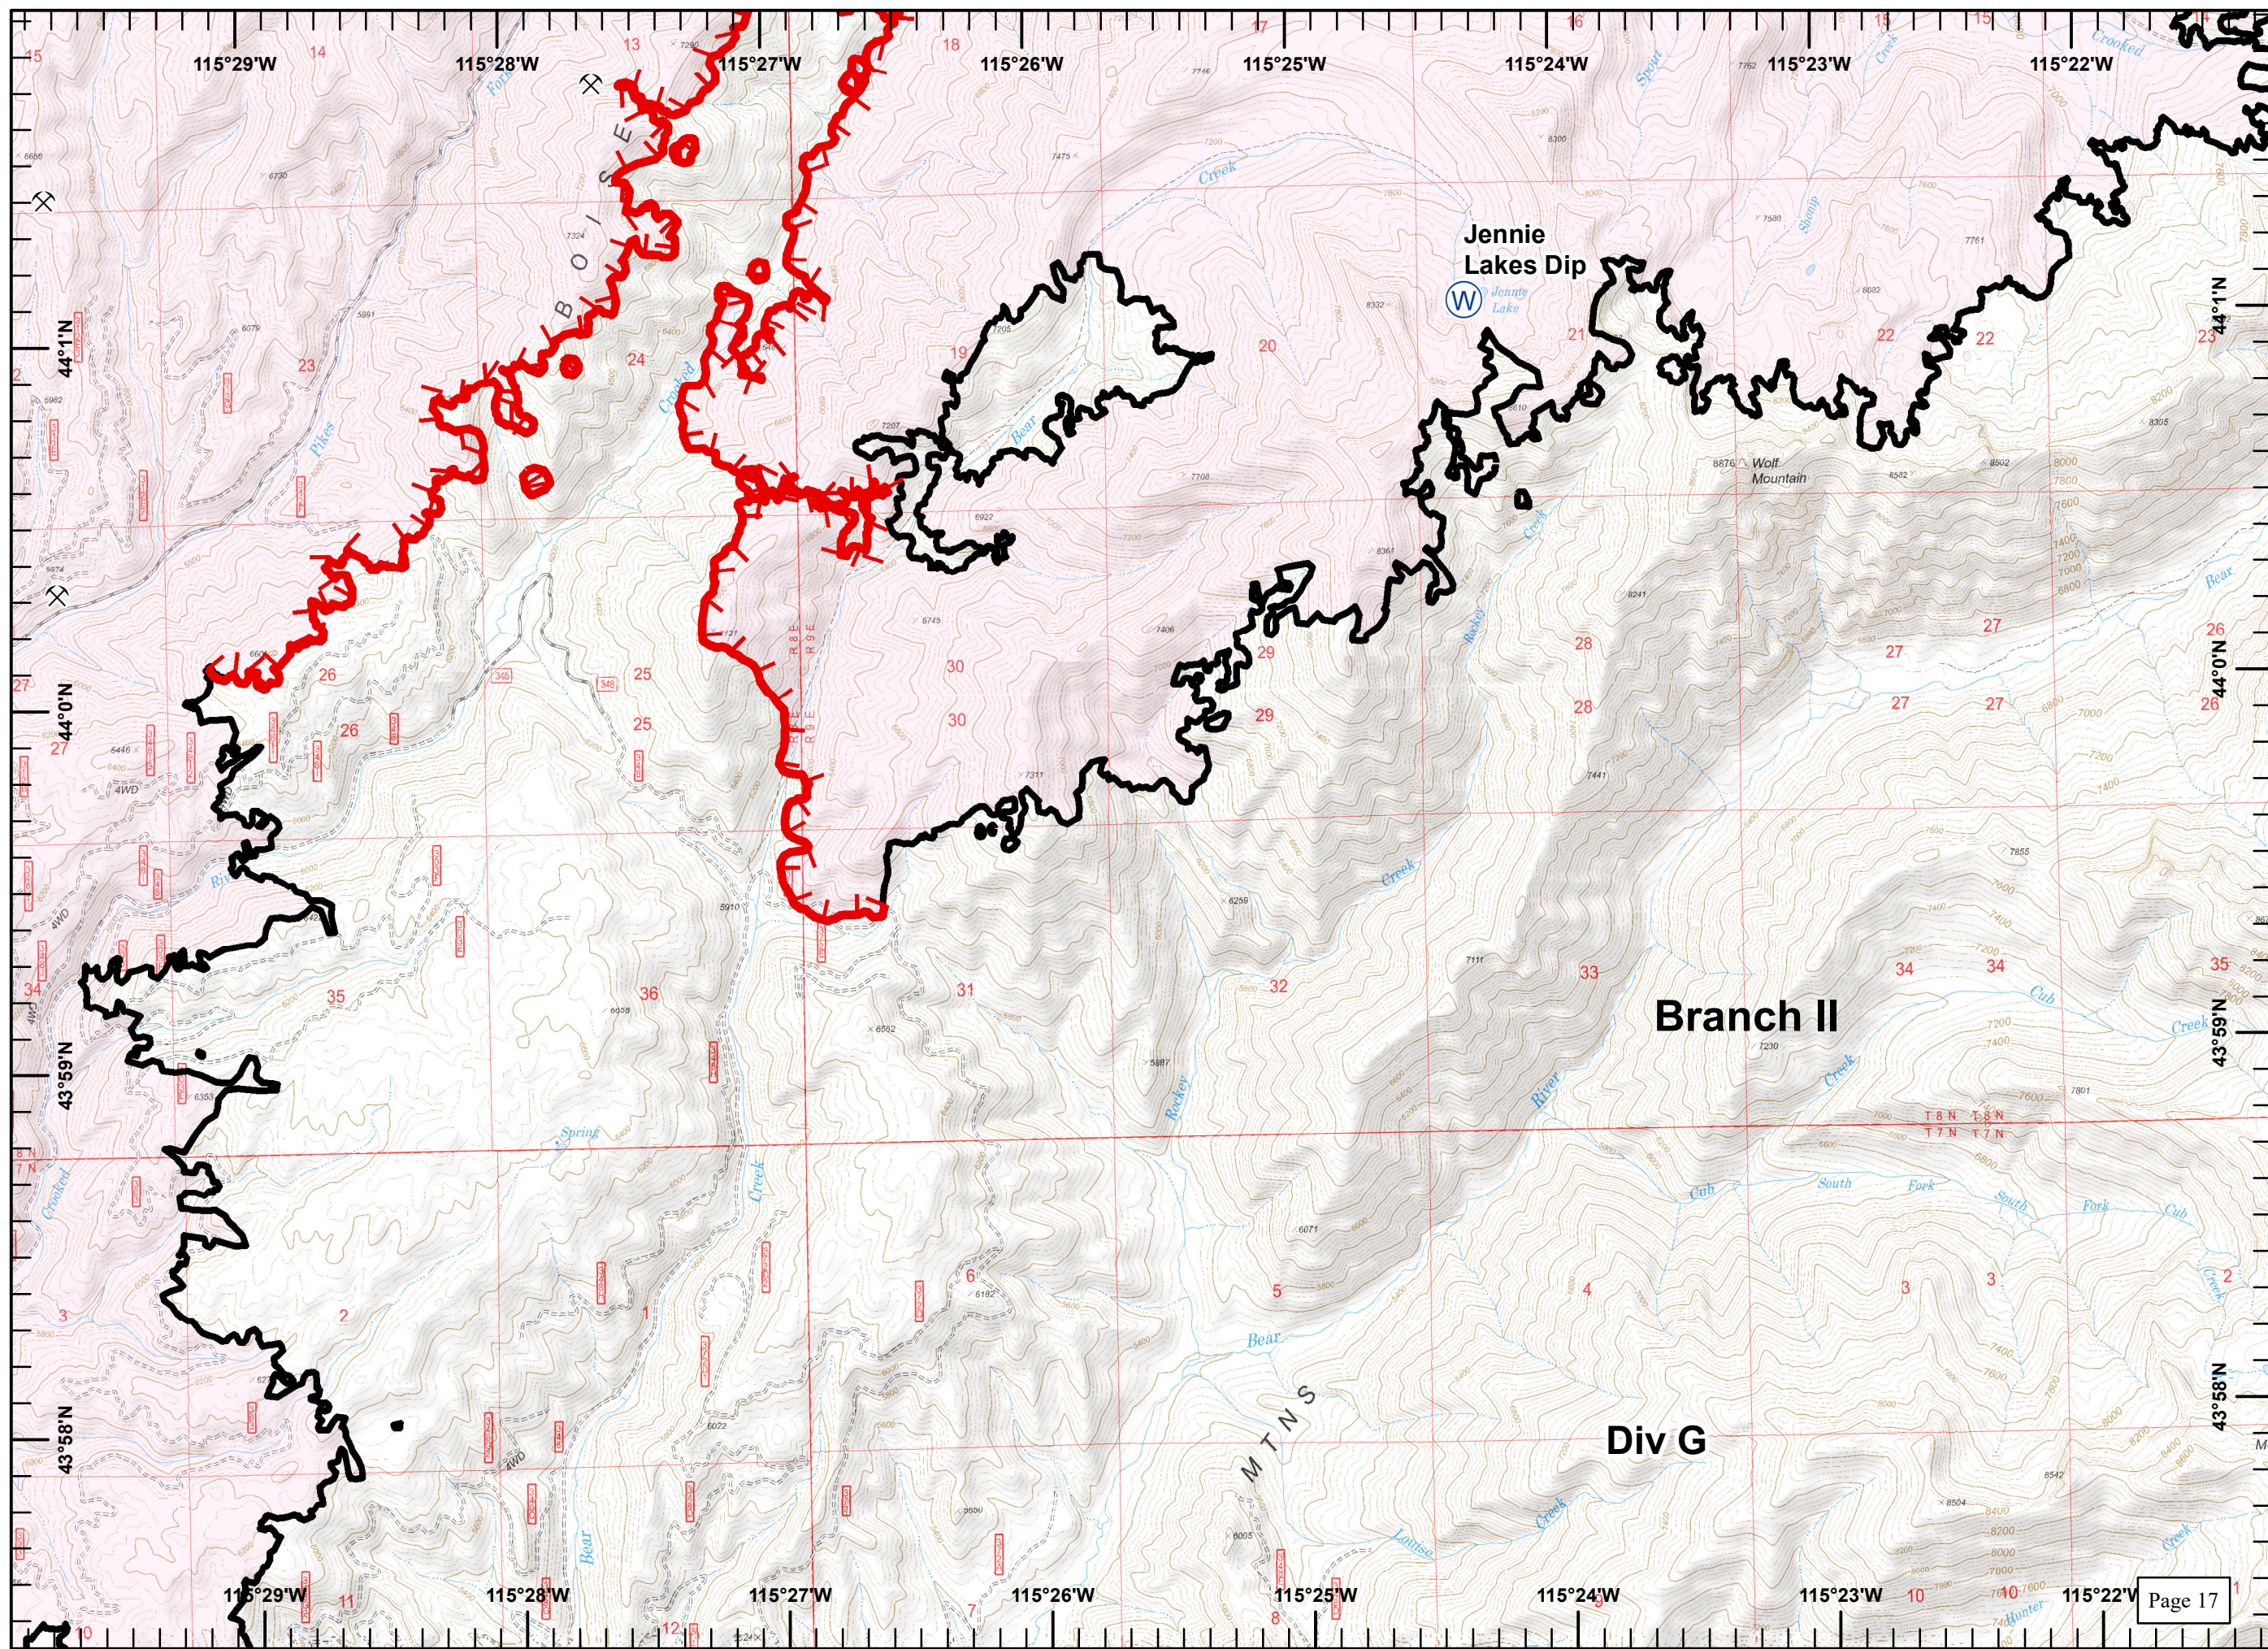

Great Basin
September 2, 2016
1945

Pioneer Fire
ID-BOF-000539
9/3/16

Legend

-  Drop Point
-  Pump
-  Water Source
-  Mine
- Sites**
-  Campground
-  Uncontrolled Fire Edge
-  Completed Line
- R Road as Completed Line
-  Completed Dozer Line
- H Hand Line
-  Other

Great Basin
 September 2, 2016
 1945

Pioneer Fire
ID-BOF-000539
9/3/16

Legend

- Drop Point
- Helispot
- Highlighted Feature
- P Pump
- R Repeater
- ⚓ Sling Site
- W Water Source
- 🏠 Lookout
- ⚡ Mine
- Sites**
- ▲ Structure
- ▬ Uncontrolled Fire Edge
- ▬ Completed Line
- R Road as Completed Line
- XX Completed Dozer Line

Great Basin
 September 2, 2016
 1946

Pioneer Fire
ID-BOF-000539
9/3/16

Legend

-  Water Source
-  Mine
-  Uncontrolled Fire Edge
-  Completed Line

Great Basin
September 2, 2016
1947

Pioneer Fire
ID-BOF-000539
9/3/16

Legend

- Drop Point
- Ⓡ Repeater
- Ⓜ Water Source
- ⎓ Division Break
- ◆ Yurt
- ⊗ Mine
- Sites**
- ▲ Campground
- ▬ Completed Line
- ⊗⊗ Completed Dozer Line
- H Hand Line

Great Basin
September 2, 2016
1948