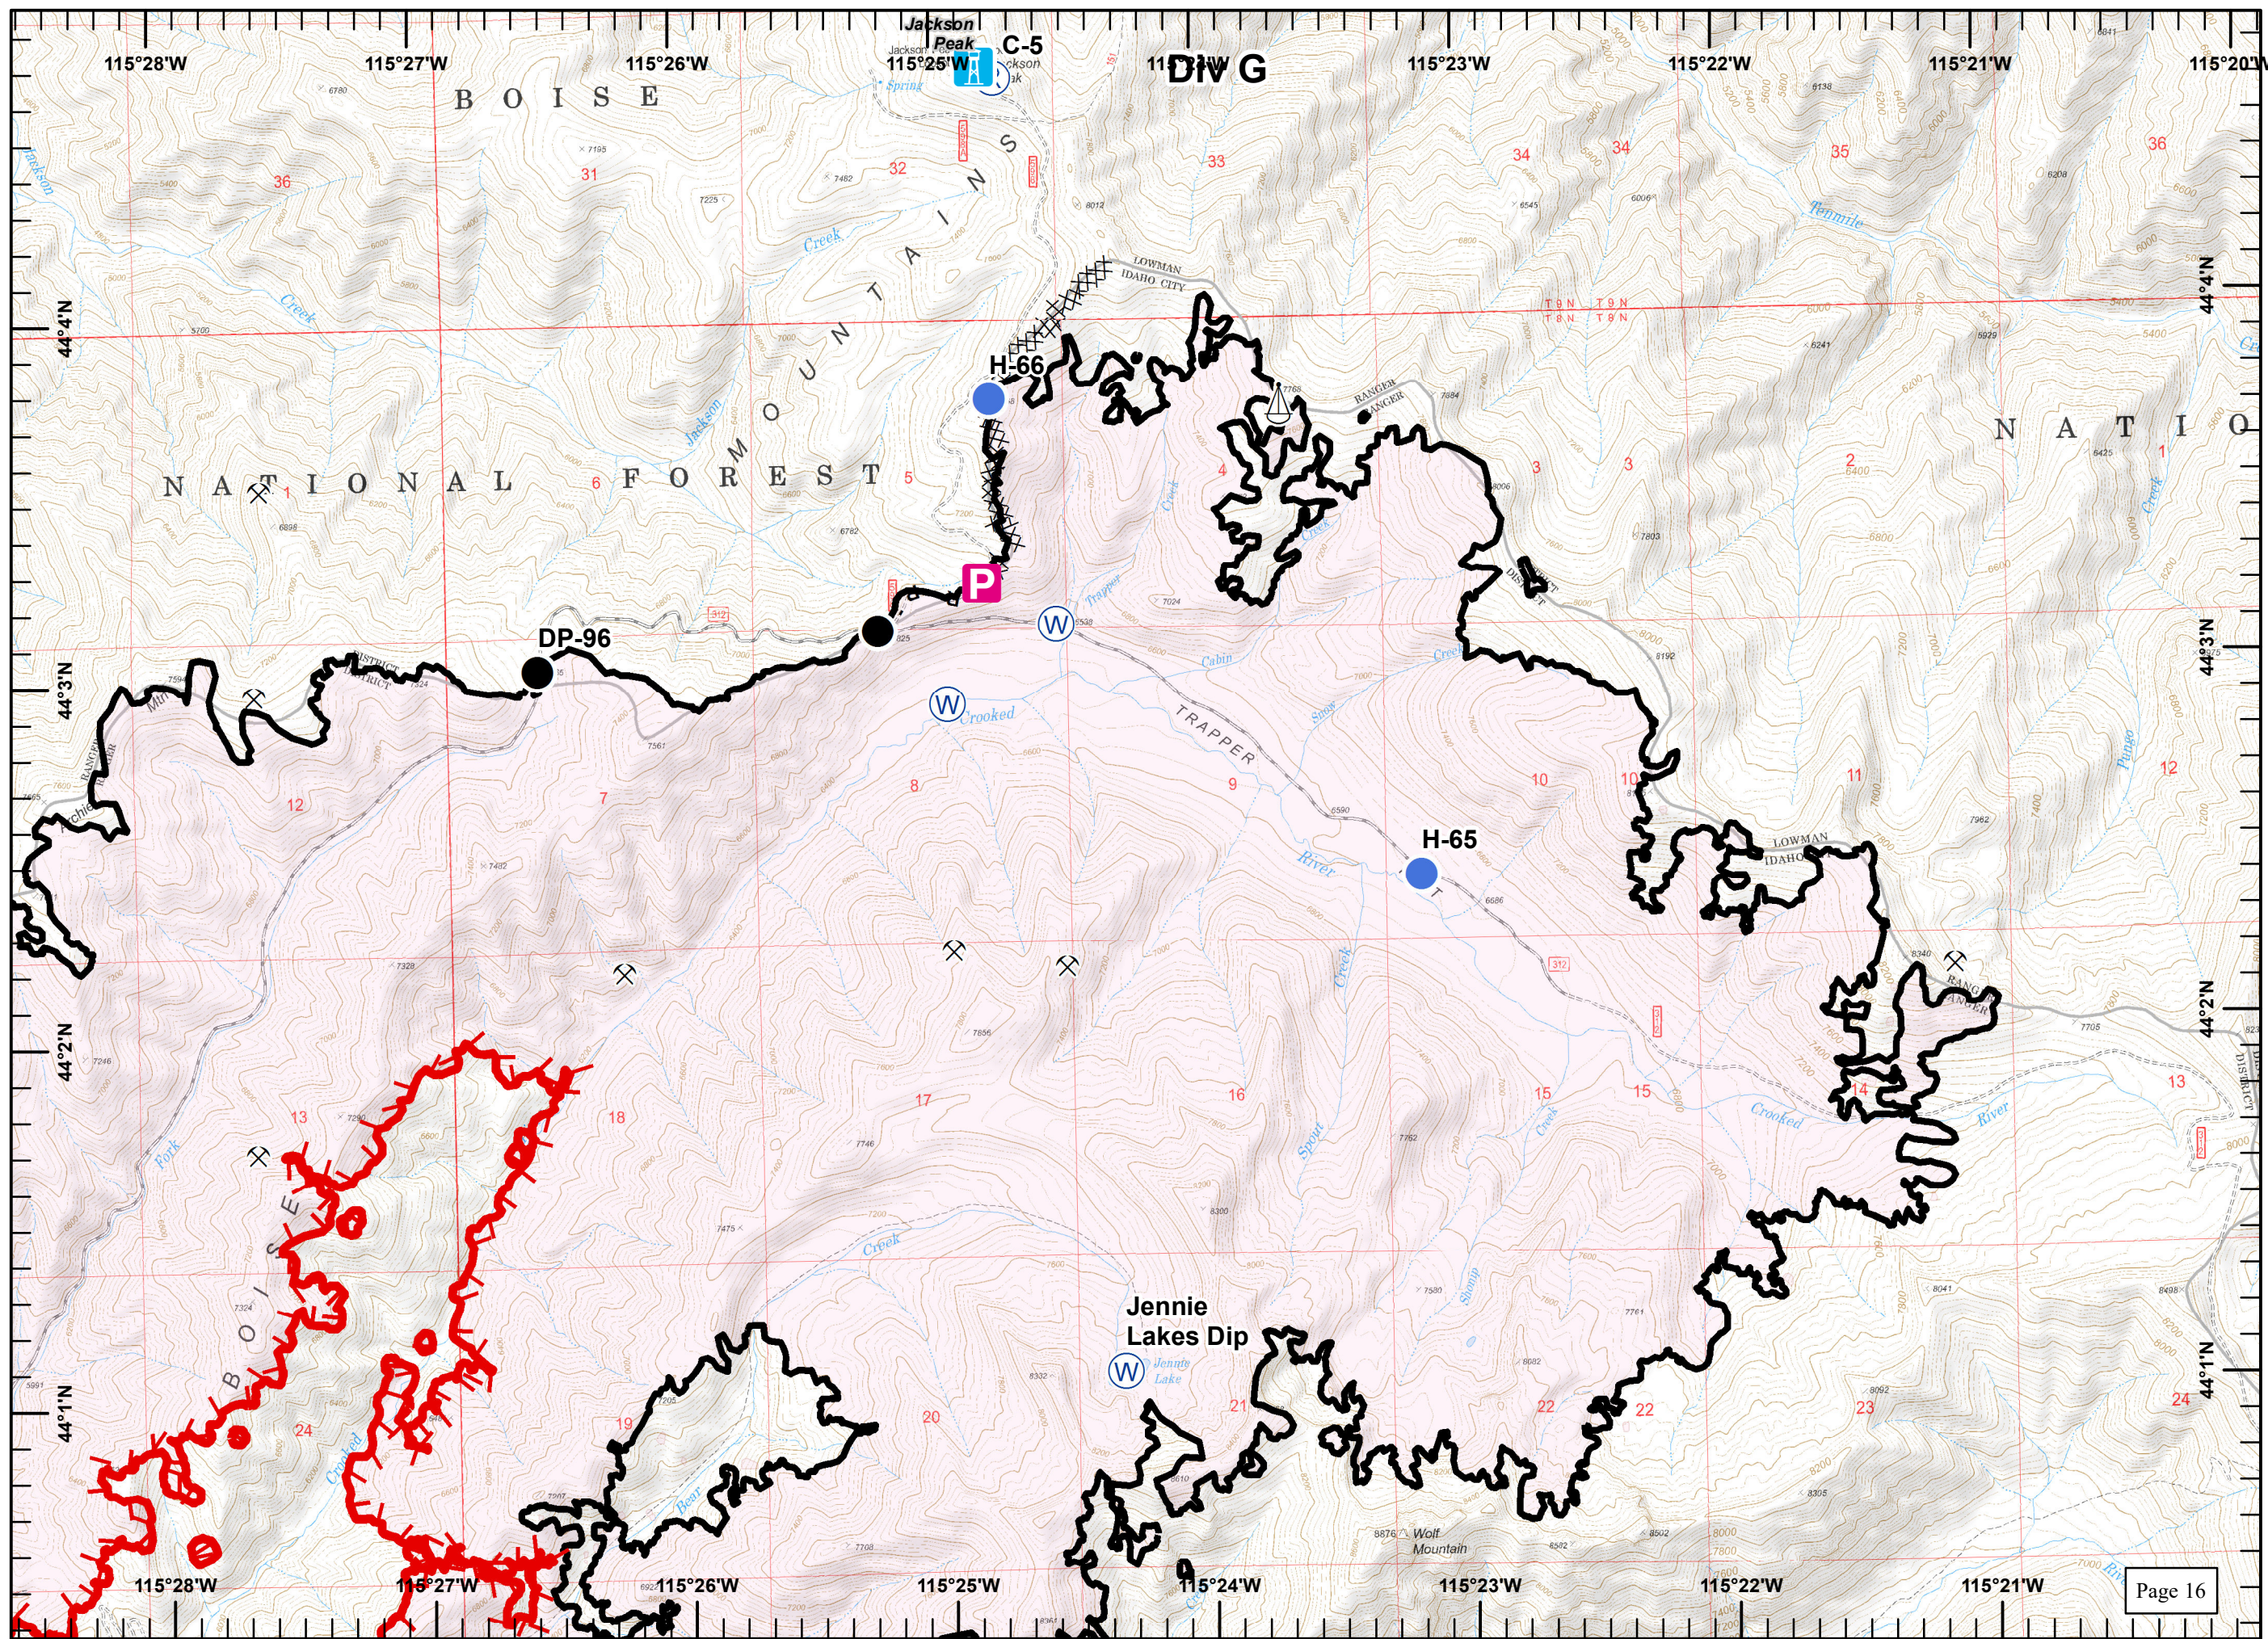

Pioneer Fire
ID-BOF-000539
9/3/16

Legend

- Drop Point
- Helispot
-) Division Break
- Mine
- Uncontrolled Fire Edge
- R Road as Completed Line

Great Basin
 September 2, 2016
 1939

Pioneer Fire
ID-BOF-000539
9/3/16

Great Basin
September 2, 2016
1945

Pioneer Fire
ID-BOF-000539
9/3/16

Legend

-  Drop Point
-  Pump
-  Water Source
-  Mine
- Sites**
-  Campground
-  Uncontrolled Fire Edge
-  Completed Line
- R Road as Completed Line
-  Completed Dozer Line
- H Hand Line
-  Other

Great Basin
 September 2, 2016
 1945

Pioneer Fire
ID-BOF-000539
9/3/16

Legend

- Drop Point
- Helispot
- Highlighted Feature
- P Pump
- R Repeater
- ⚓ Sling Site
- W Water Source
- 🏠 Lookout
- ⚡ Mine
- Sites**
- ▲ Structure
- ▬ Uncontrolled Fire Edge
- ▬ Completed Line
- R Road as Completed Line
- XX Completed Dozer Line

Legend

- Drop Point
- Ⓡ Repeater
- Ⓜ Water Source
- ⎓ Division Break
- ◆ Yurt
- ⊗ Mine
- Sites**
- ▲ Campground
- ▬ Completed Line
- ⊗⊗ Completed Dozer Line
- H Hand Line

Great Basin
September 2, 2016
1948