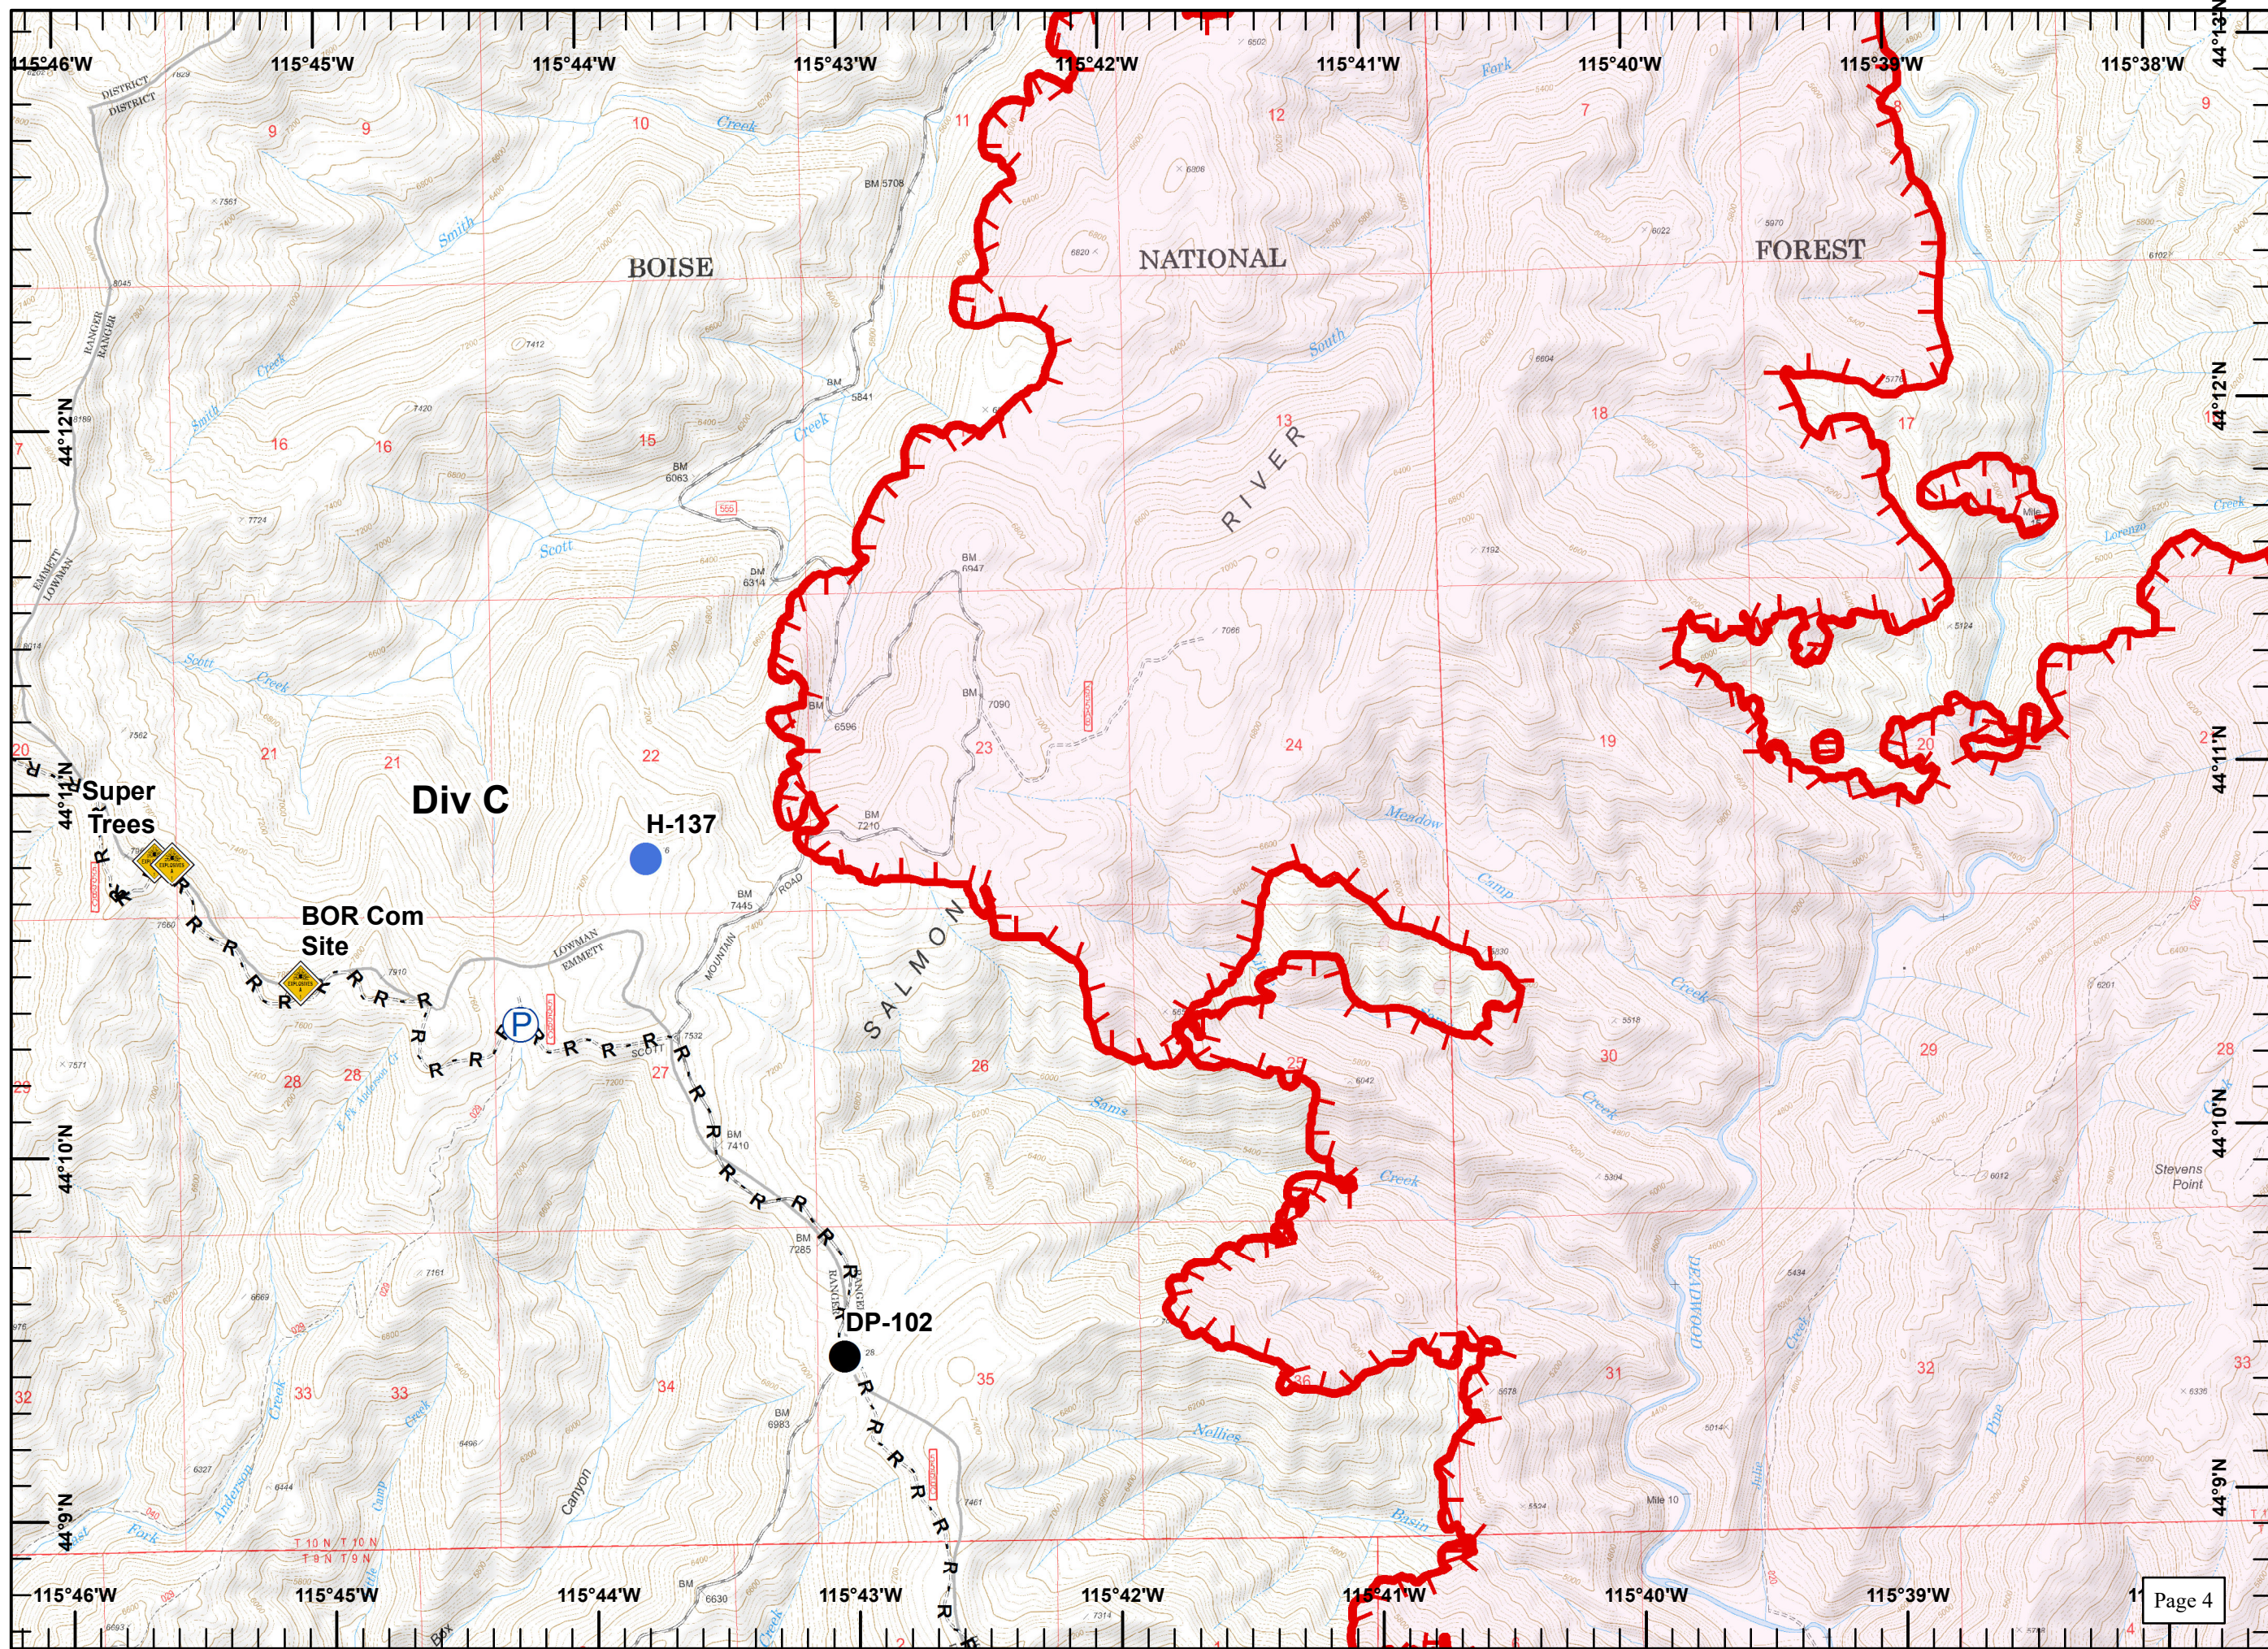

Pioneer Fire
ID-BOF-000539
9/3/16

Legend

-  Drop Point
-  Helispot
-  Pump
-  Repeater
-  Safety Zone
-  Sling Site
-  Water Source
-  Hazard
-  Division Break
-  Branch Break
-  Mine
-  Completed Line
-  Road as Completed Line
-  Completed Dozer Line
-  Hand Line
-  Planned Fire Line

Great Basin
 September 2, 2016
 1937

**Pioneer Fire
ID-BOF-000539
9/3/16**

Legend

- Drop Point
- Helispot
- WX Mobile Weather Unit
- P Pump
- R Repeater
- ⚓ Sling Site
- W Water Source
- ⊗ Mine
- Sites**
- ▲ Structure
- ▬ Uncontrolled Fire Edge
- ▬ Completed Line
- R Road as Completed Line
- XX Completed Dozer Line
- H Hand Line

Great Basin
September 2, 2016
1938

**Pioneer Fire
ID-BOF-000539
9/3/16**

Legend

-  Drop Point
-  Helispot
-  Pump
-  Hazard
-  Uncontrolled Fire Edge
-  R Road as Completed Line

Great Basin
September 2, 2016
1939

Pioneer Fire
ID-BOF-000539
9/3/16

Legend

- Drop Point
- Helispot
-) Division Break
- Mine
- Uncontrolled Fire Edge
- R Road as Completed Line

Great Basin
 September 2, 2016
 1939

Pioneer Fire
ID-BOF-000539
9/3/16