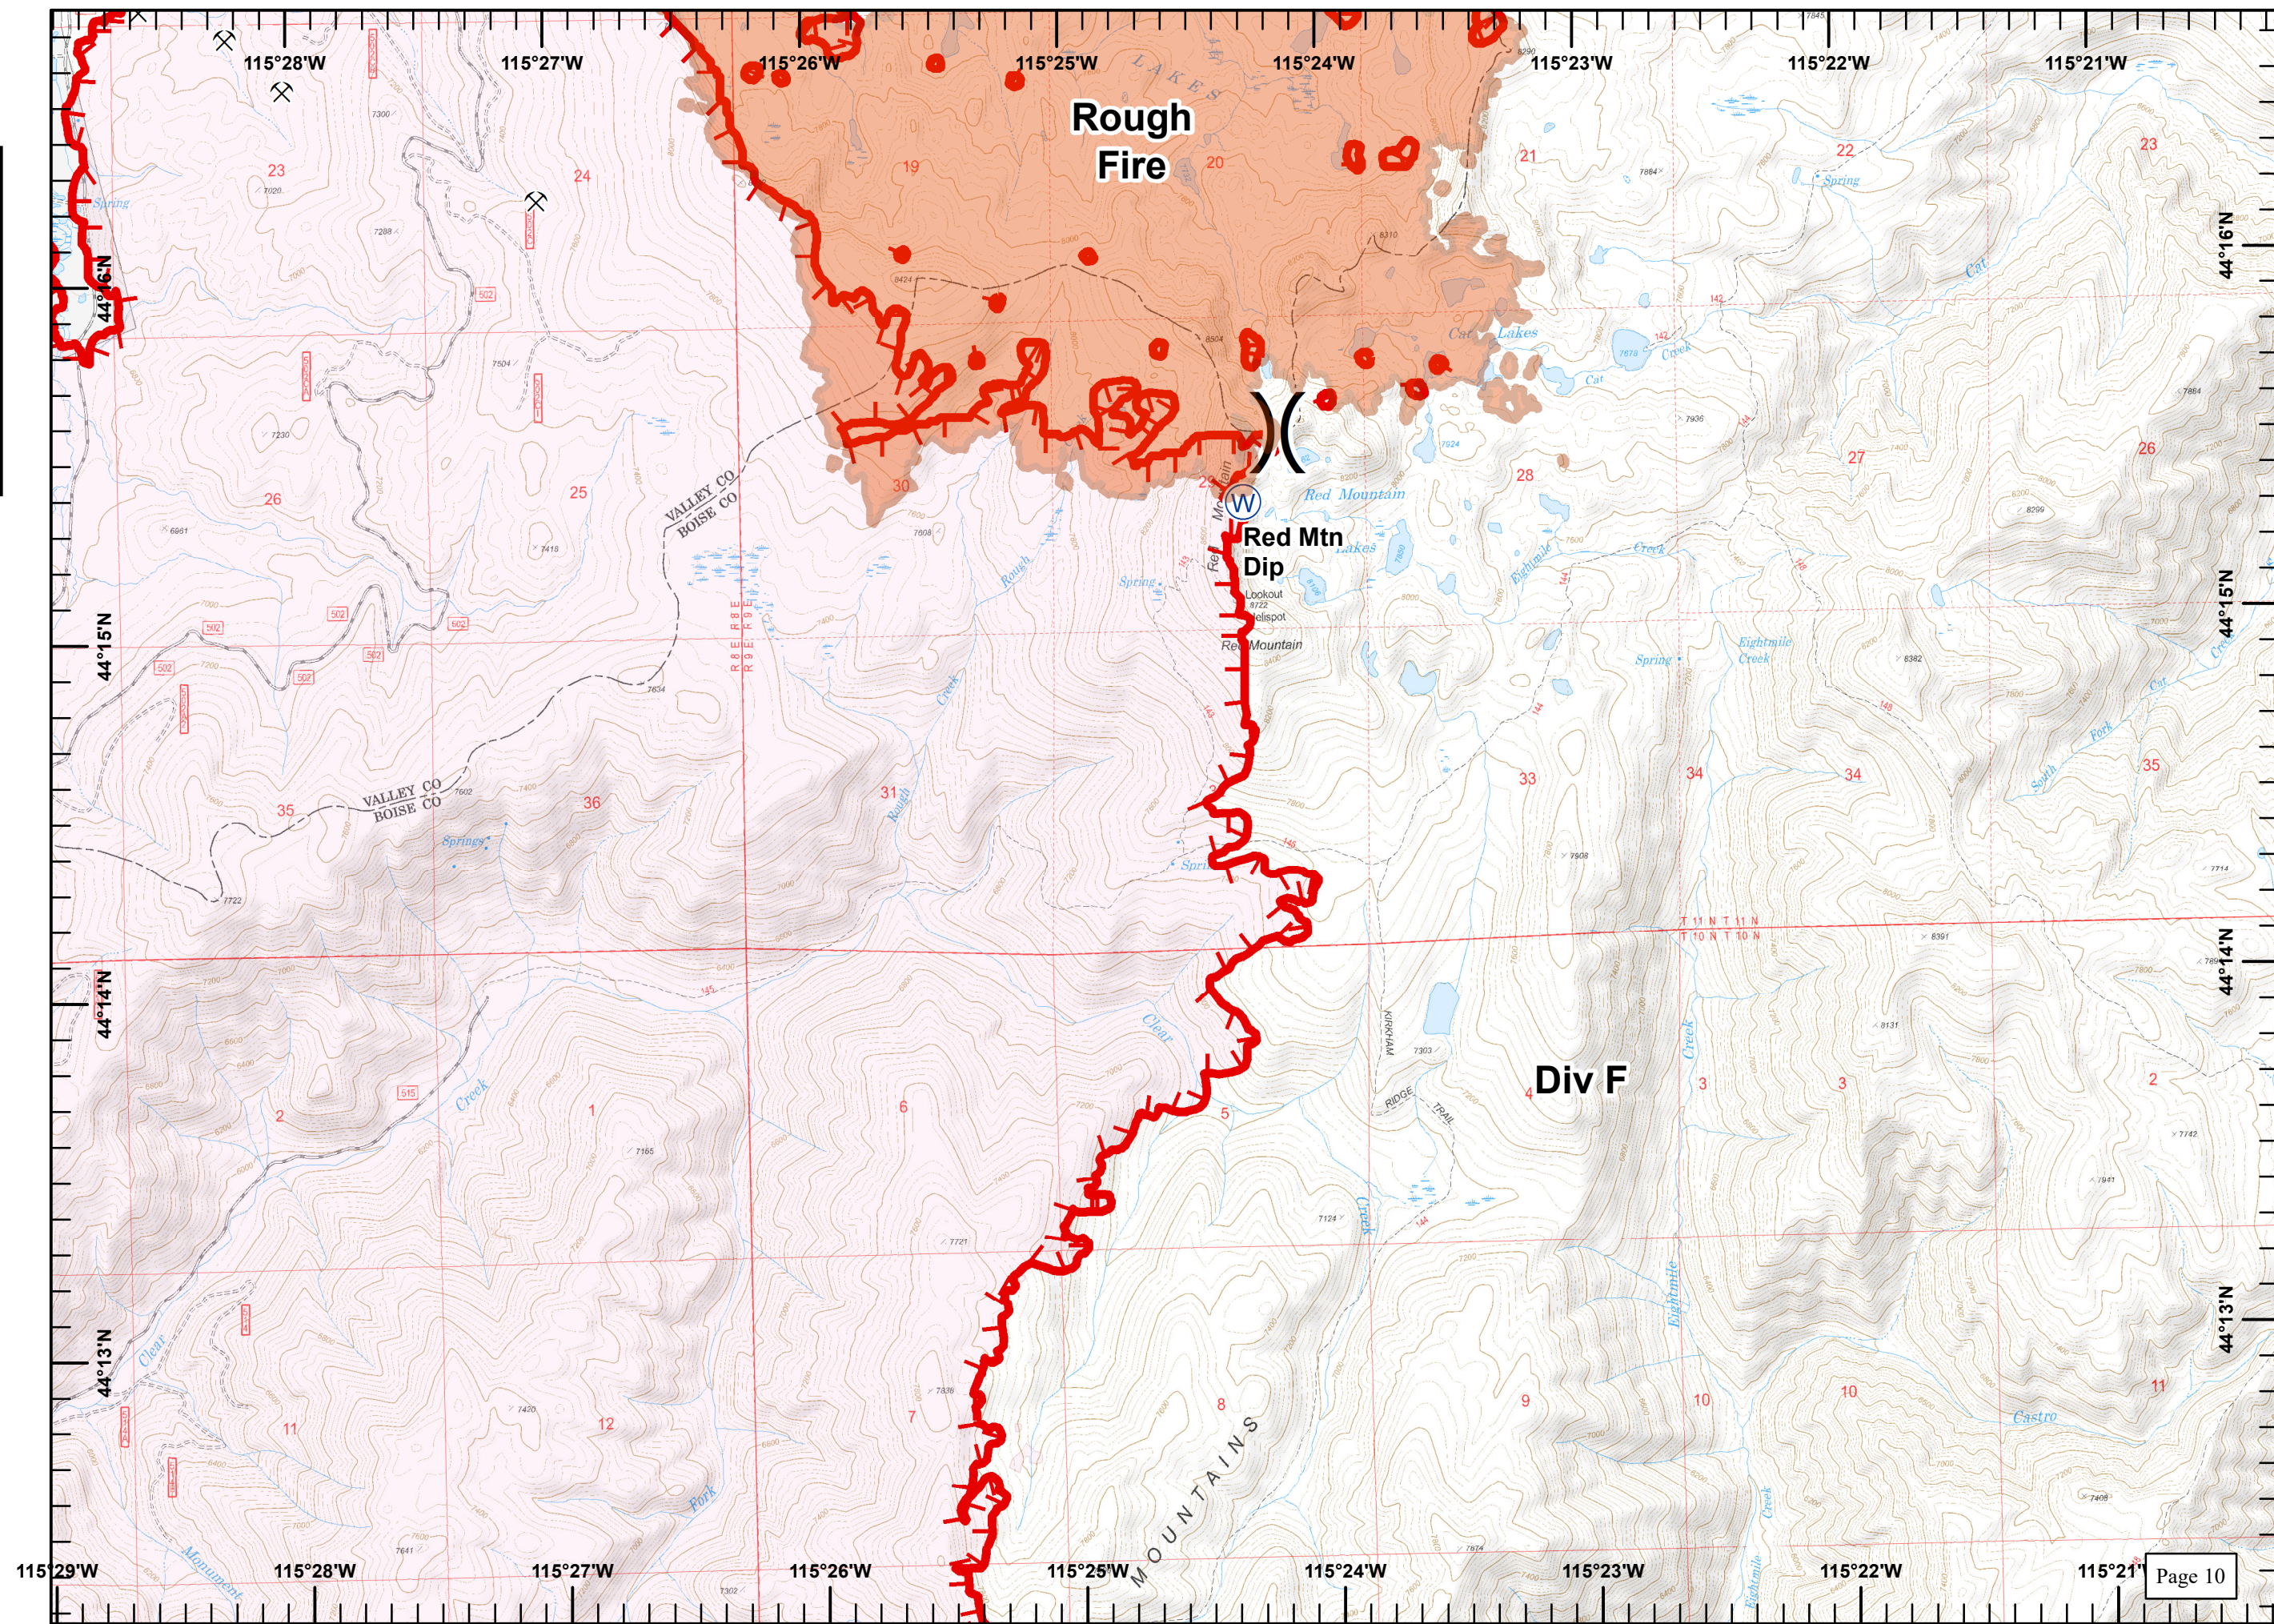

Pioneer Fire
ID-BOF-000539
9/3/16

Legend

-  Drop Point
-  Helispot
-  Pump
-  Repeater
-  Safety Zone
-  Sling Site
-  Water Source
-  Hazard
-  Division Break
-  Branch Break
-  Mine
-  Completed Line
-  Road as Completed Line
-  Completed Dozer Line
-  Hand Line
-  Planned Fire Line

Pioneer Fire
ID-BOF-000539
9/3/16

Legend

- Drop Point
- Helispot
-) Division Break
- Mine
- Uncontrolled Fire Edge
- R Road as Completed Line

Great Basin
 September 2, 2016
 1939

Pioneer Fire
ID-BOF-000539
9/3/16

Great Basin
September 2, 2016
1940

Pioneer Fire
ID-BOF-000539
9/3/16

Legend

- Mine
- Uncontrolled Fire Edge

Great Basin
September 2, 2016
1941

Pioneer Fire
ID-BOF-000539
9/3/16

Legend

- Water Source
- Mine
- Uncontrolled Fire Edge
- Rough Fire

Great Basin
September 2, 2016
1942

Pioneer Fire
ID-BOF-000539
9/3/16

Legend

- Water Source
- Division Break
- Mine
- Uncontrolled Fire Edge
- Rough Fire

Great Basin
September 2, 2016
1942

Pioneer Fire
ID-BOF-000539
9/3/16