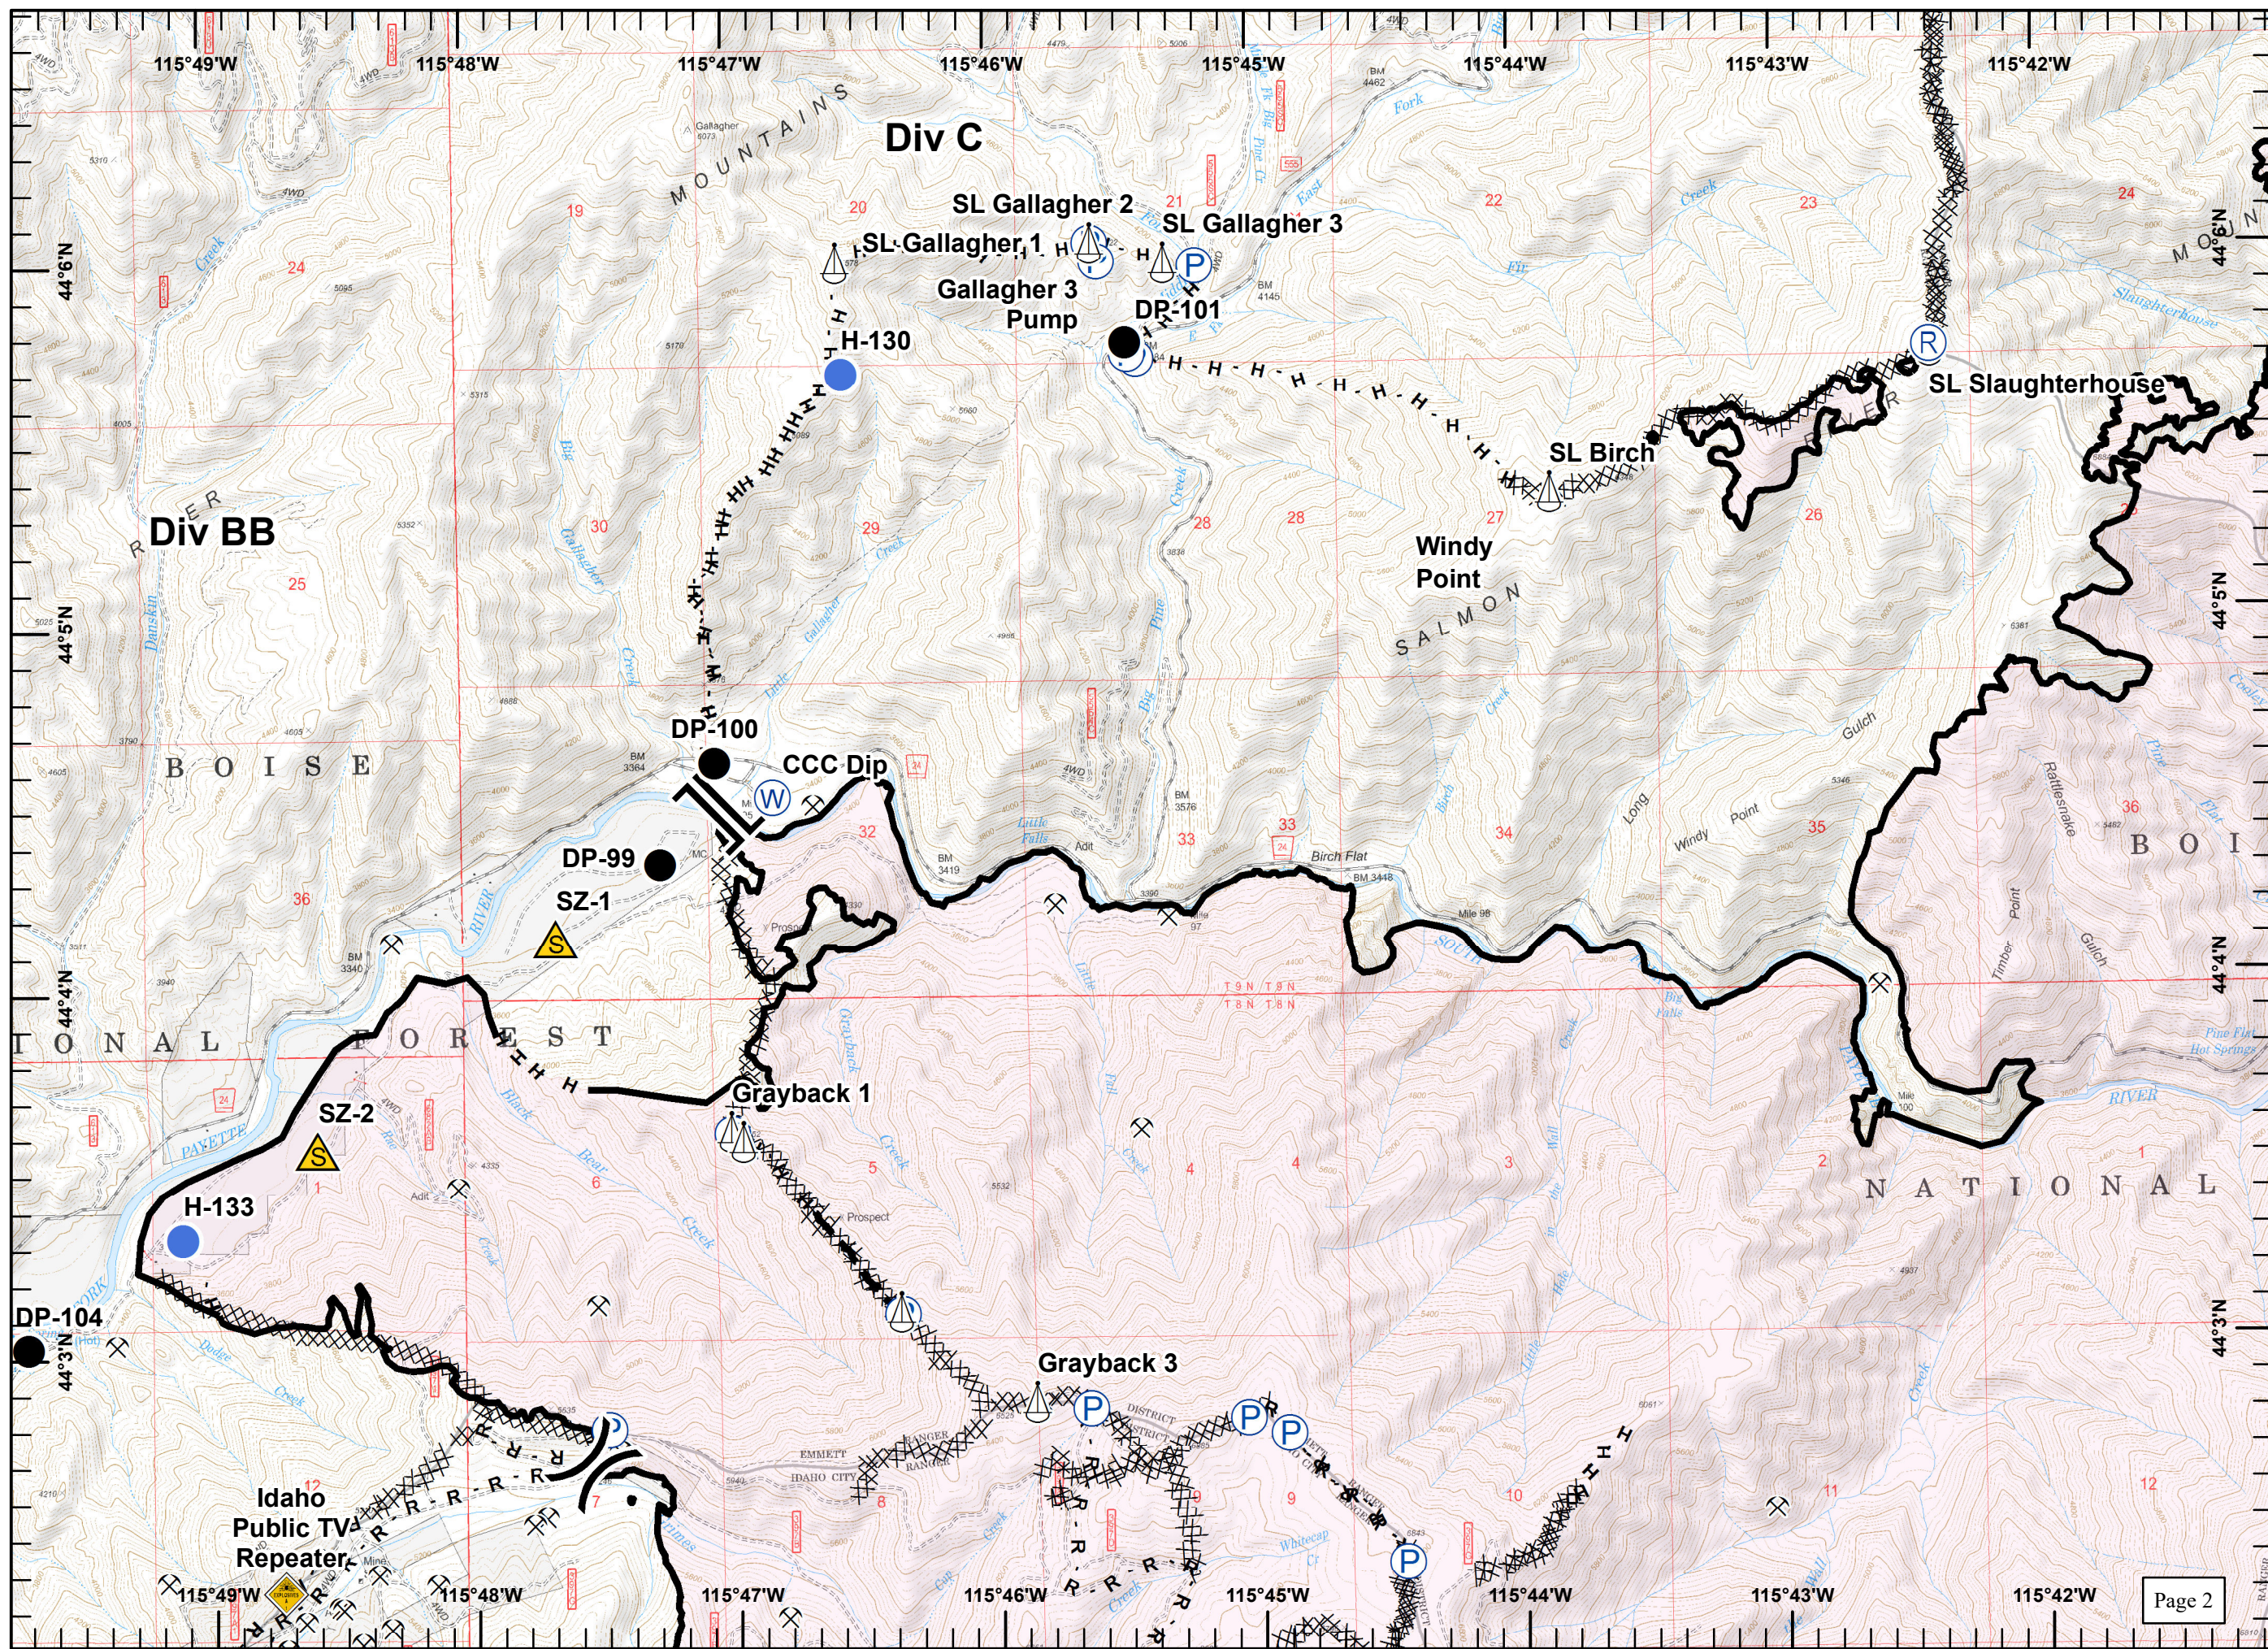

**Pioneer Fire
ID-BOF-000539
9/3/16**

- Legend
- Drop Point
 - Helispot
 - WX Mobile Weather Unit
 - P Pump
 - R Repeater
 - ⚓ Sling Site
 - W Water Source
 - ⚠ Hazard
 -) Division Break
 - ⌘ Mine
 - Completed Line
 - R Road as Completed Line
 - XX Completed Dozer Line
 - H Hand Line
 - ⌘ Proposed Dozer Line
 - Planned Fire Line
 - Highlighted Feature

Pioneer Fire
ID-BOF-000539
9/3/16

Legend

-  Drop Point
-  Helispot
-  Pump
-  Repeater
-  Safety Zone
-  Sling Site
-  Water Source
-  Hazard
-  Division Break
-  Branch Break
-  Mine
-  Completed Line
-  Road as Completed Line
-  Completed Dozer Line
-  Hand Line
-  Planned Fire Line

Great Basin
 September 2, 2016
 1937

**Pioneer Fire
ID-BOF-000539
9/3/16**

Legend

- Drop Point
- Helispot
- WX Mobile Weather Unit
- P Pump
- R Repeater
- ⚓ Sling Site
- W Water Source
- ⊗ Mine
- Sites**
- ▲ Structure
- ▬ Uncontrolled Fire Edge
- ▬ Completed Line
- R Road as Completed Line
- XX Completed Dozer Line
- H Hand Line

Great Basin
September 2, 2016
1938

**Pioneer Fire
ID-BOF-000539
9/3/16**

Legend

-  Drop Point
-  Helispot
-  Pump
-  Hazard
-  Uncontrolled Fire Edge
-  R Road as Completed Line

Great Basin
September 2, 2016
1939