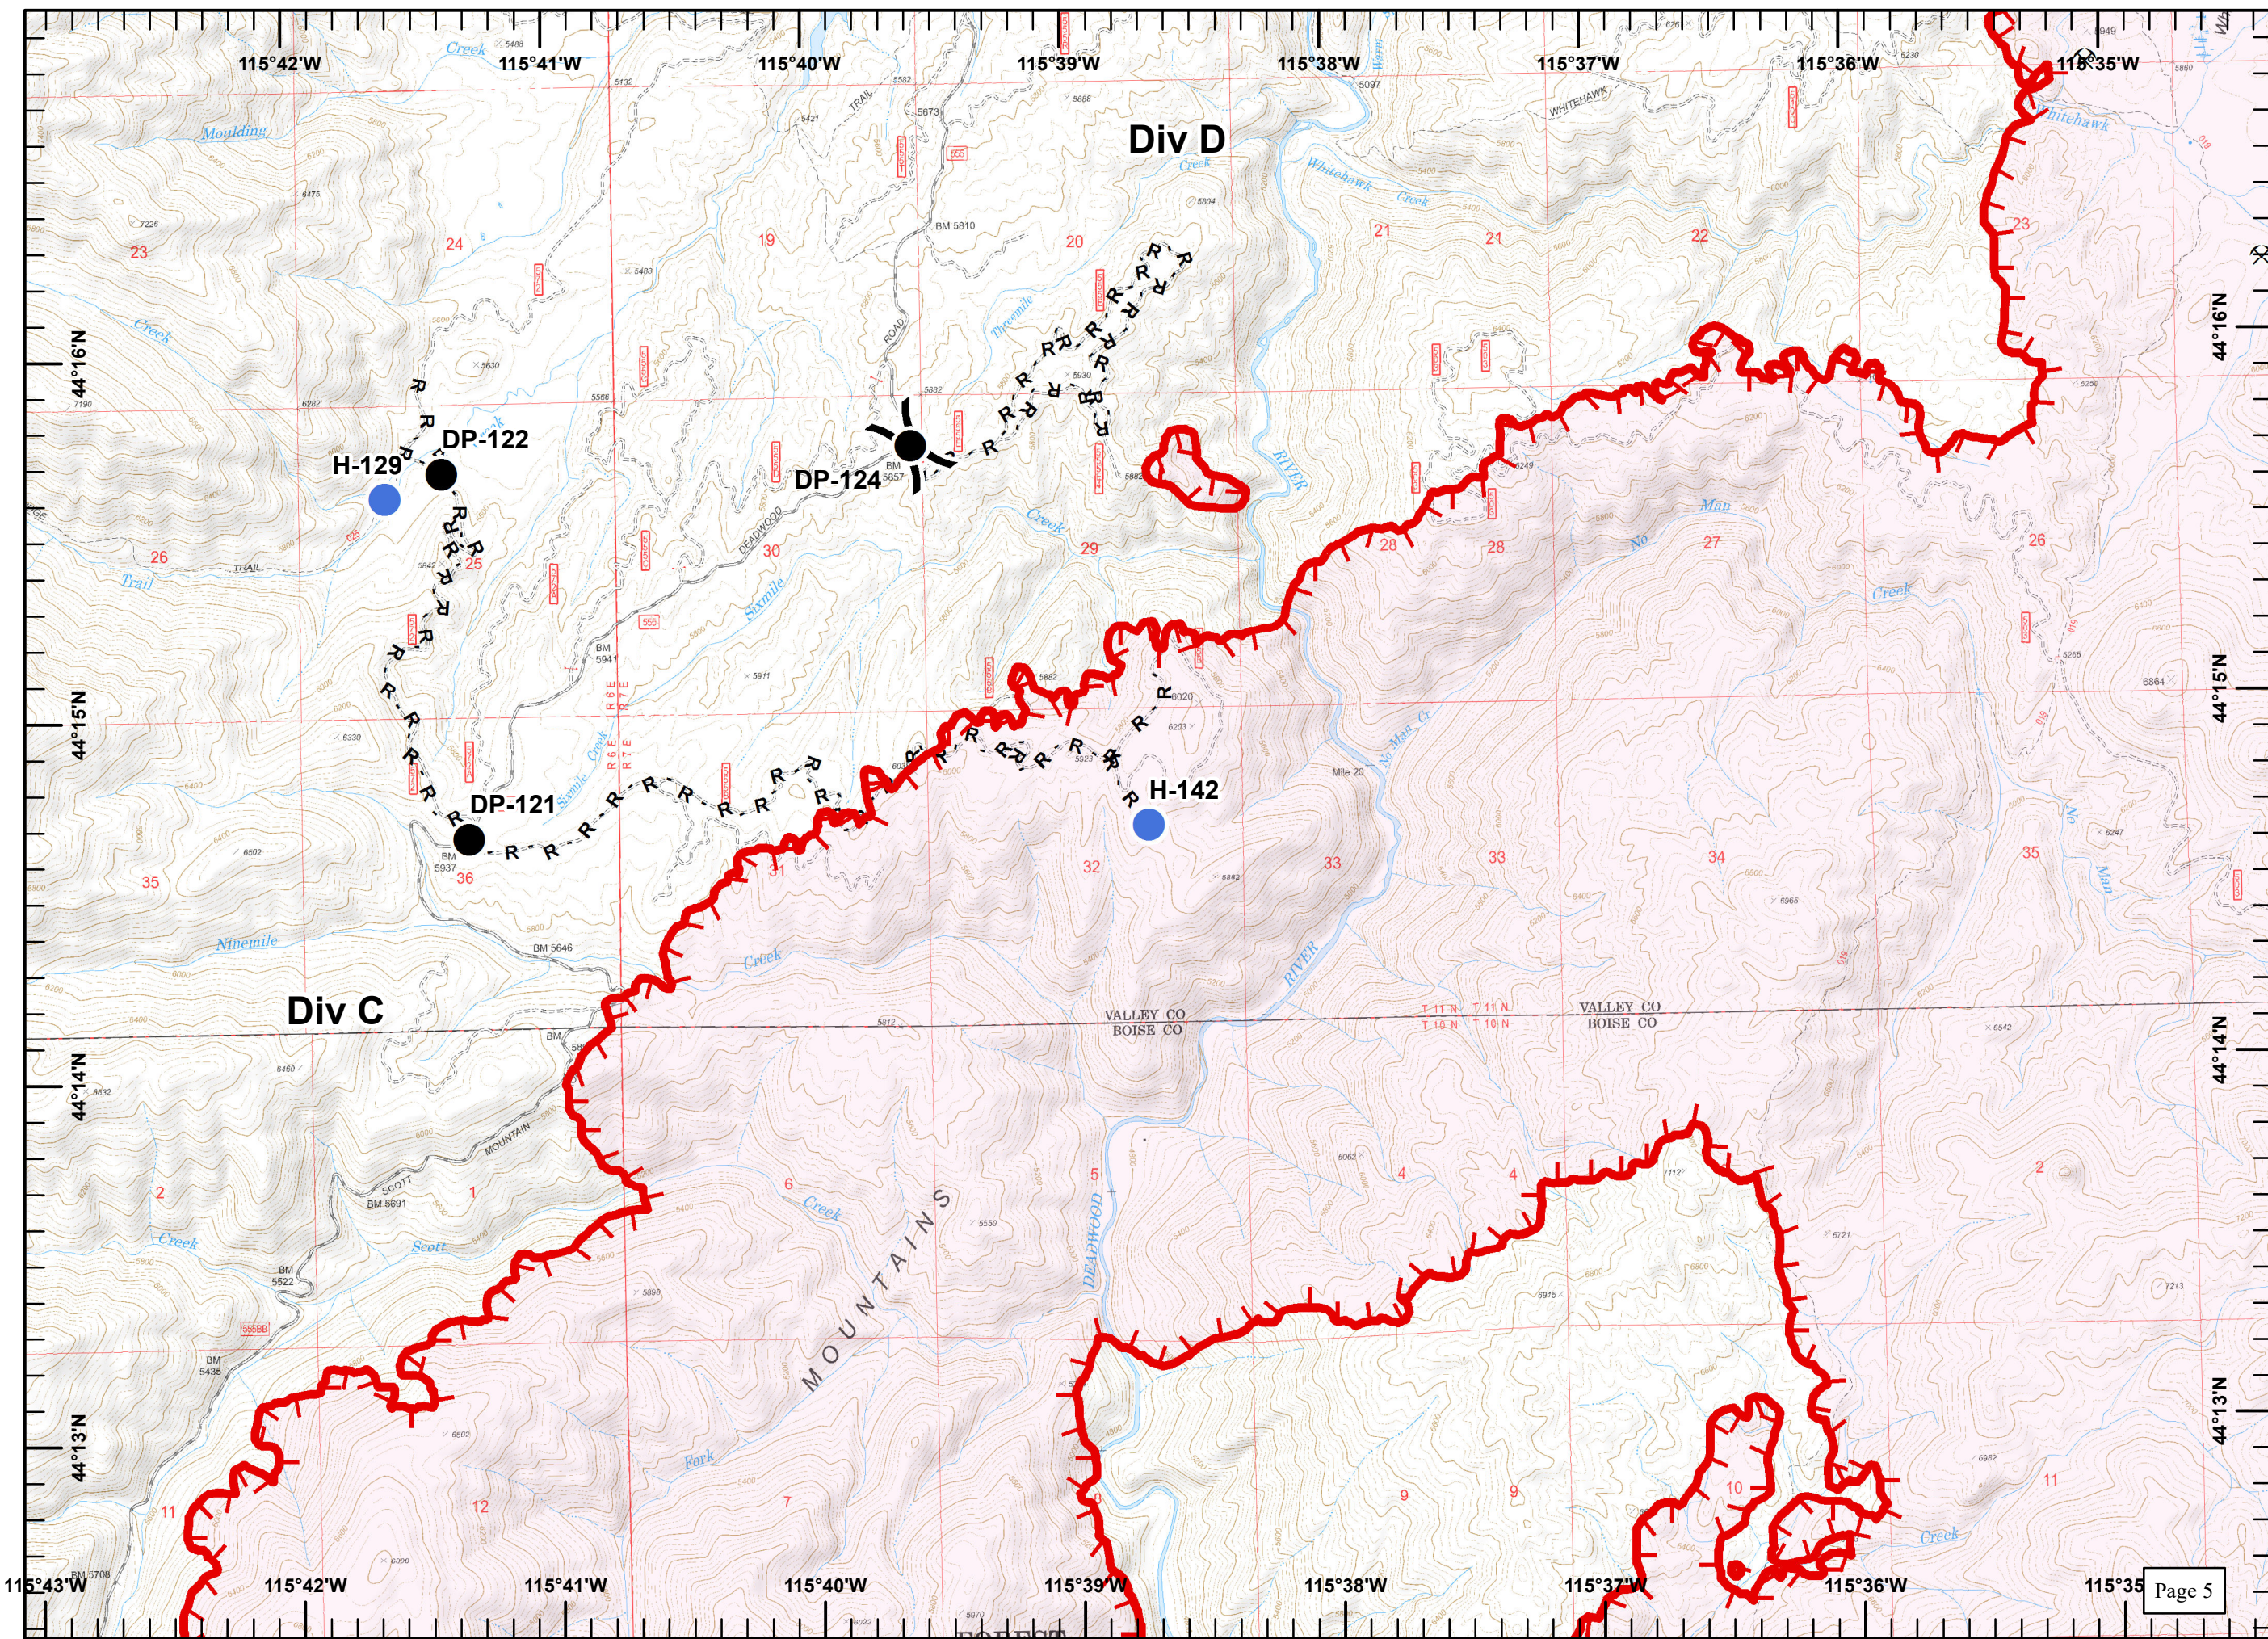

Pioneer Fire
ID-BOF-000539
9/3/16

Legend

-  Drop Point
-  Helispot
-  Pump
-  Repeater
-  Safety Zone
-  Sling Site
-  Water Source
-  Hazard
-  Division Break
-  Branch Break
-  Mine
-  Completed Line
-  Road as Completed Line
-  Completed Dozer Line
-  Hand Line
-  Planned Fire Line

Great Basin
 September 2, 2016
 1937

**Pioneer Fire
ID-BOF-000539
9/3/16**

Legend

- Drop Point
- Helispot
- WX Mobile Weather Unit
- P Pump
- R Repeater
- ⚓ Sling Site
- W Water Source
- ⊗ Mine
- Sites**
- ▲ Structure
- ▬ Uncontrolled Fire Edge
- ▬ Completed Line
- R Road as Completed Line
- XX Completed Dozer Line
- H Hand Line

Great Basin
September 2, 2016
1938

**Pioneer Fire
ID-BOF-000539
9/3/16**

Legend

-  Drop Point
-  Helispot
-  Pump
-  Hazard
-  Uncontrolled Fire Edge
-  R Road as Completed Line

Great Basin
September 2, 2016
1939

Pioneer Fire
ID-BOF-000539
9/3/16

Legend

- Drop Point
- Helispot
-) Division Break
- Mine
- Uncontrolled Fire Edge
- R Road as Completed Line

Great Basin
 September 2, 2016
 1939

Pioneer Fire
ID-BOF-000539
9/3/16