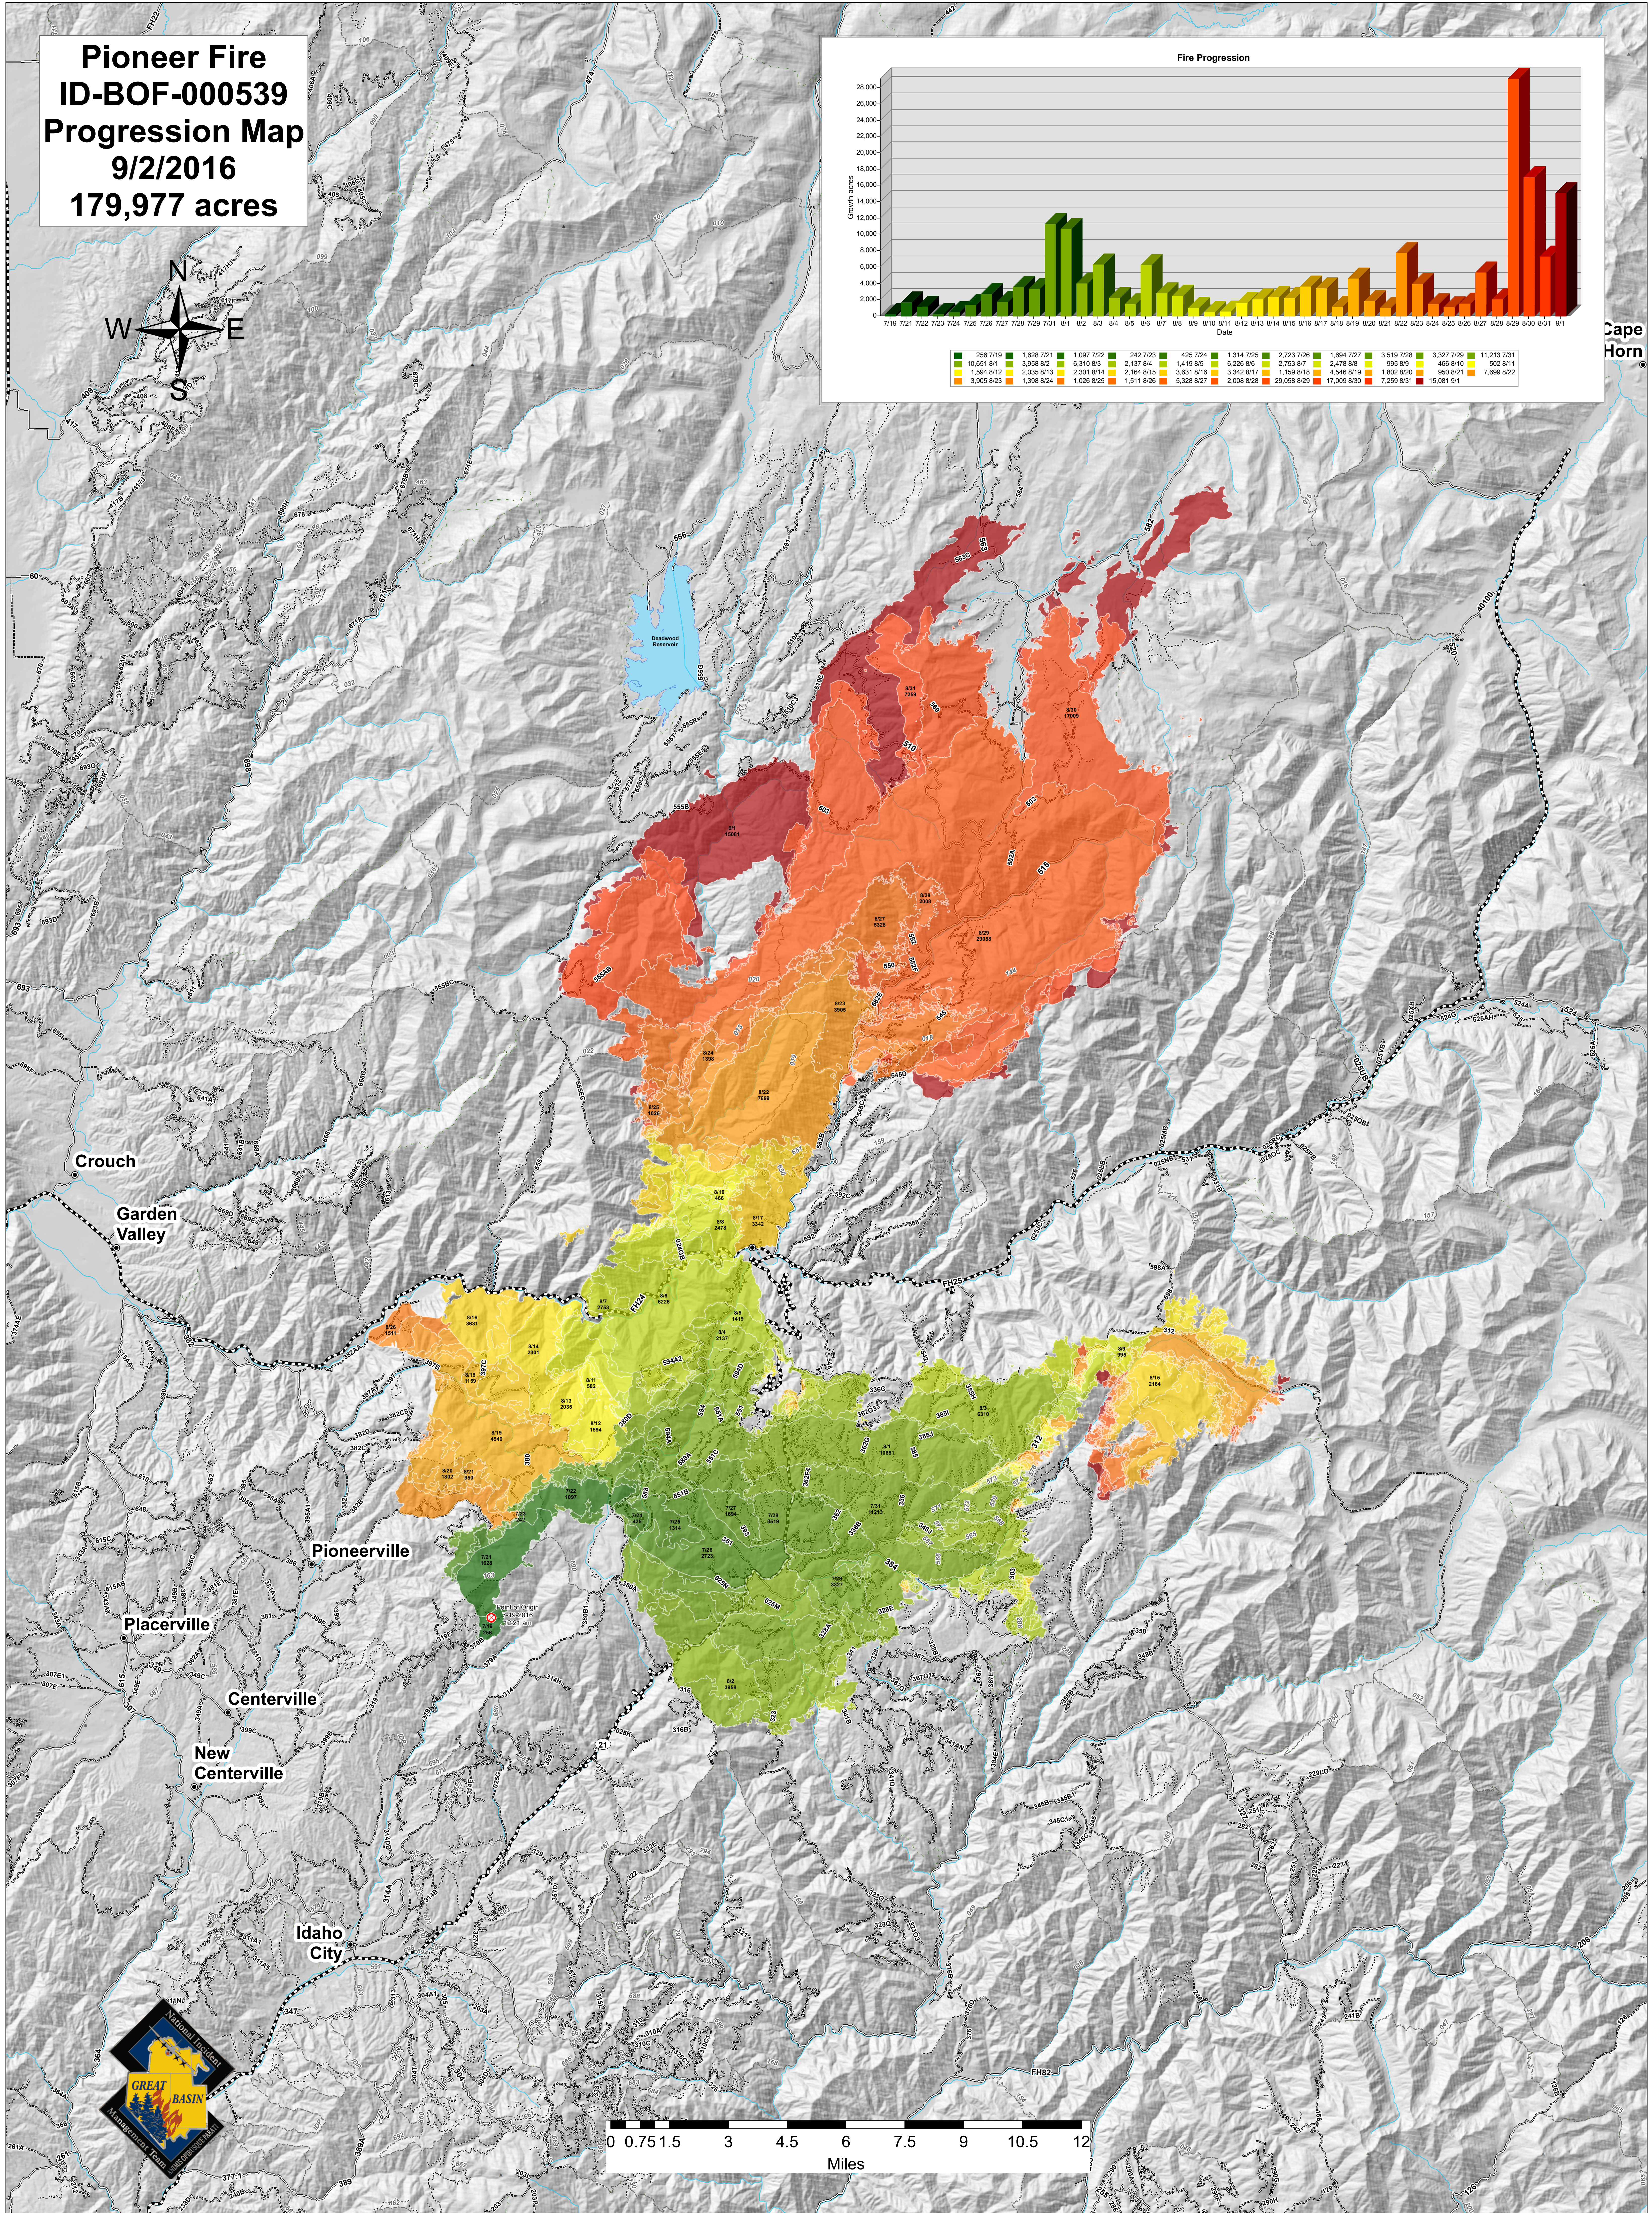

**Pioneer Fire
ID-BOF-000539
Progression Map
9/2/2016
179,977 acres**

Cape Horn