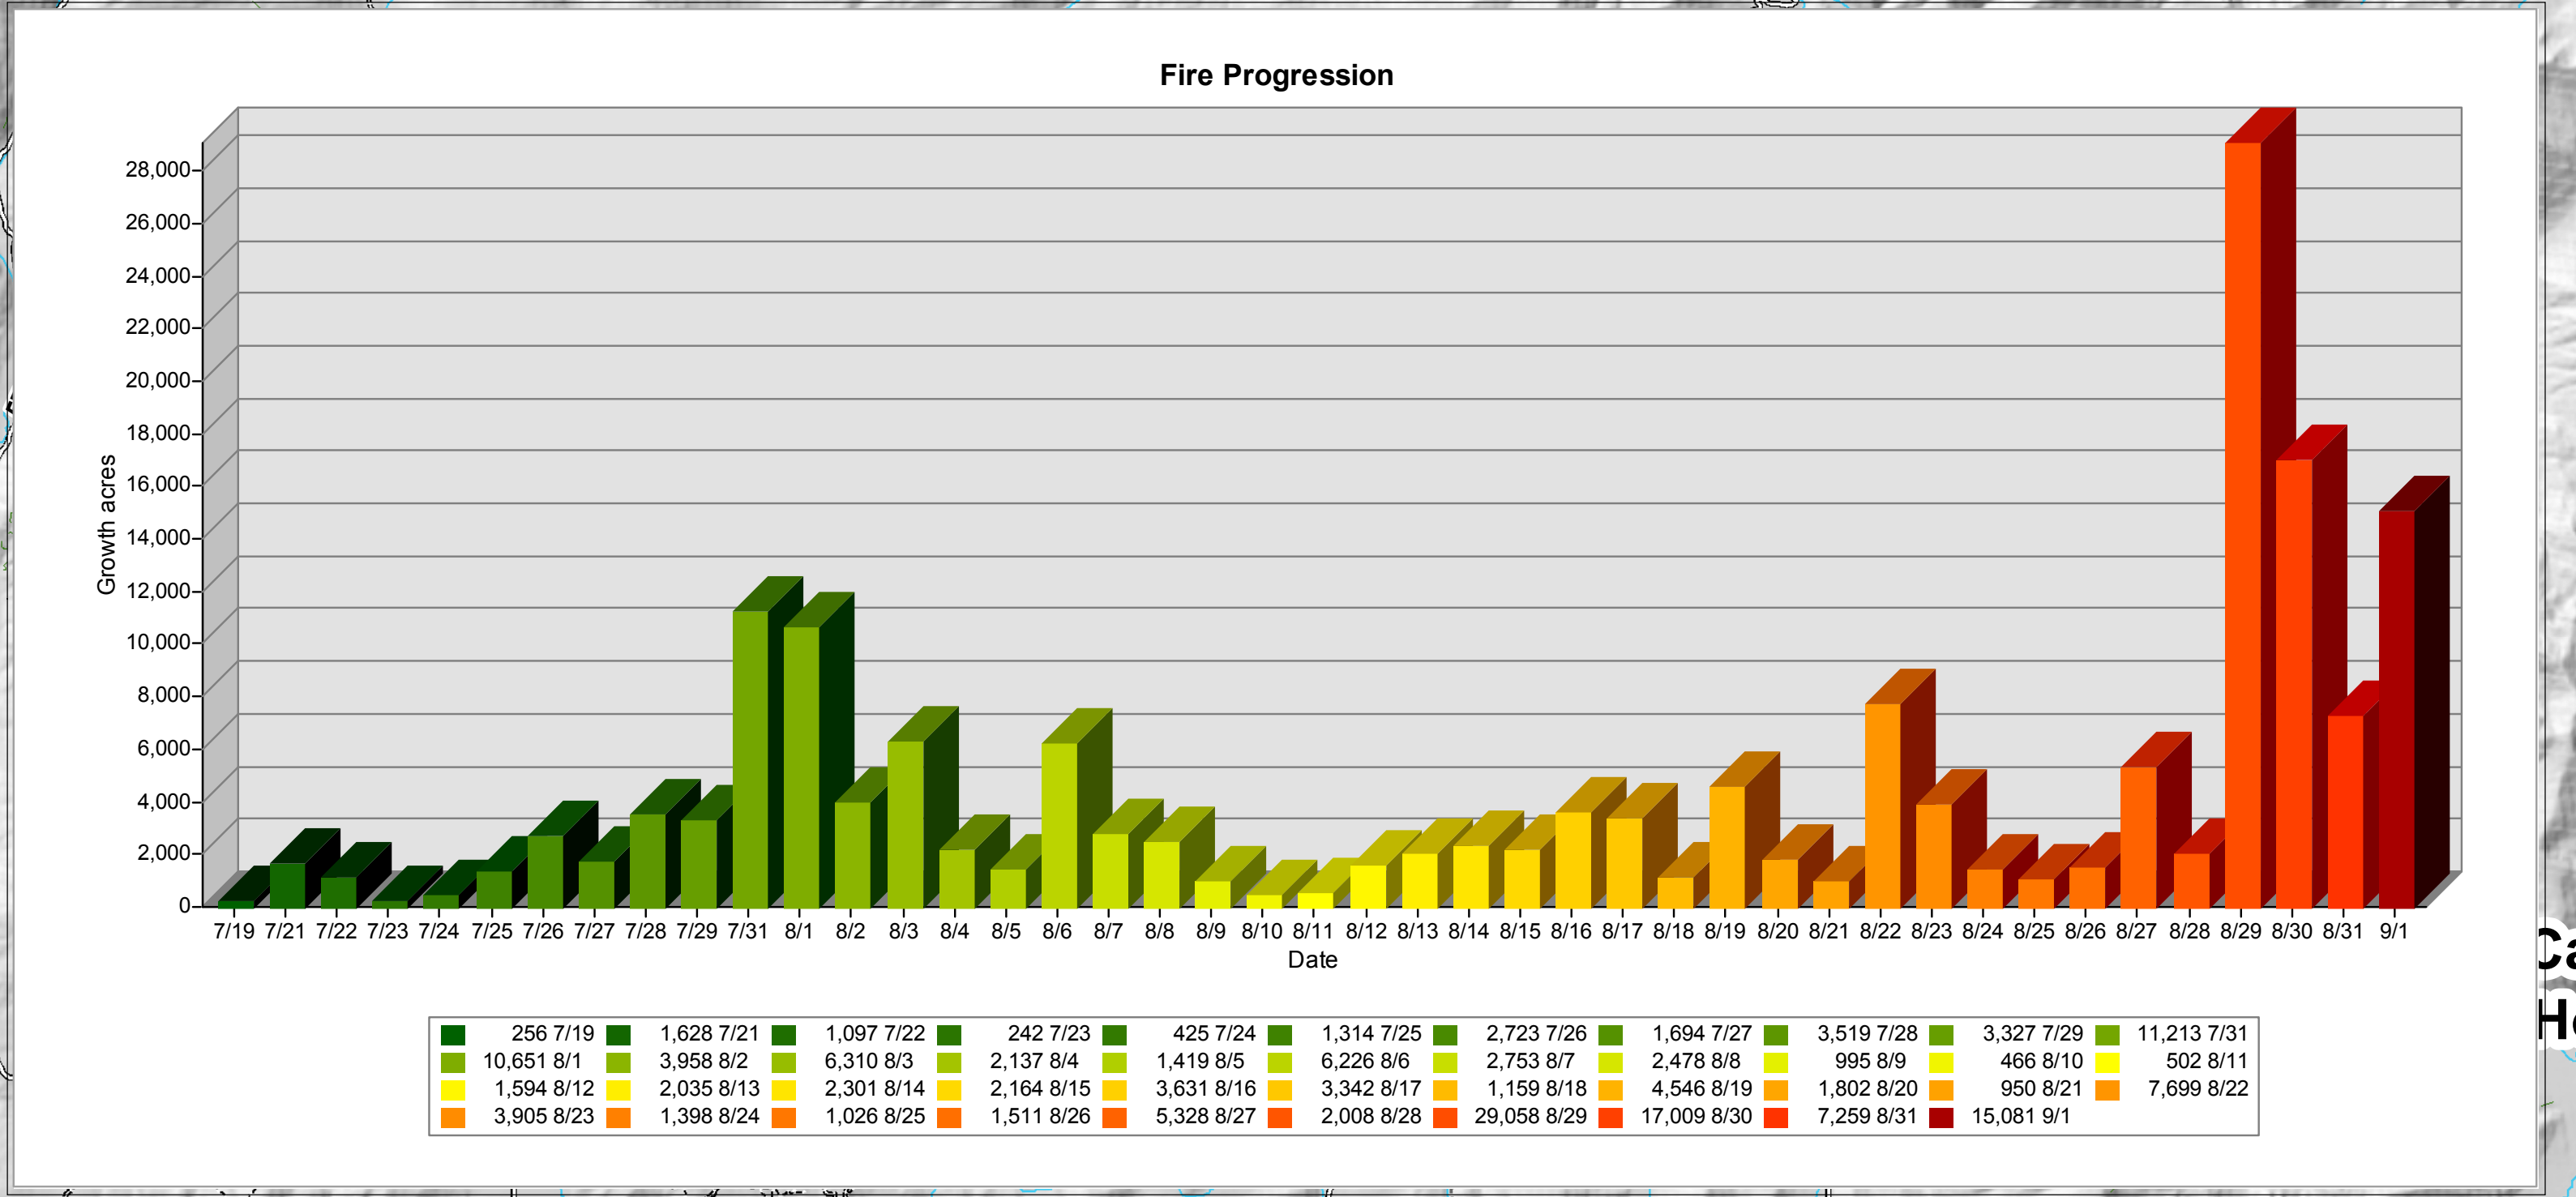

**Pioneer Fire
ID-BOF-000539
Progression Map
9/2/2016
179,977 acres**

Cape Horn