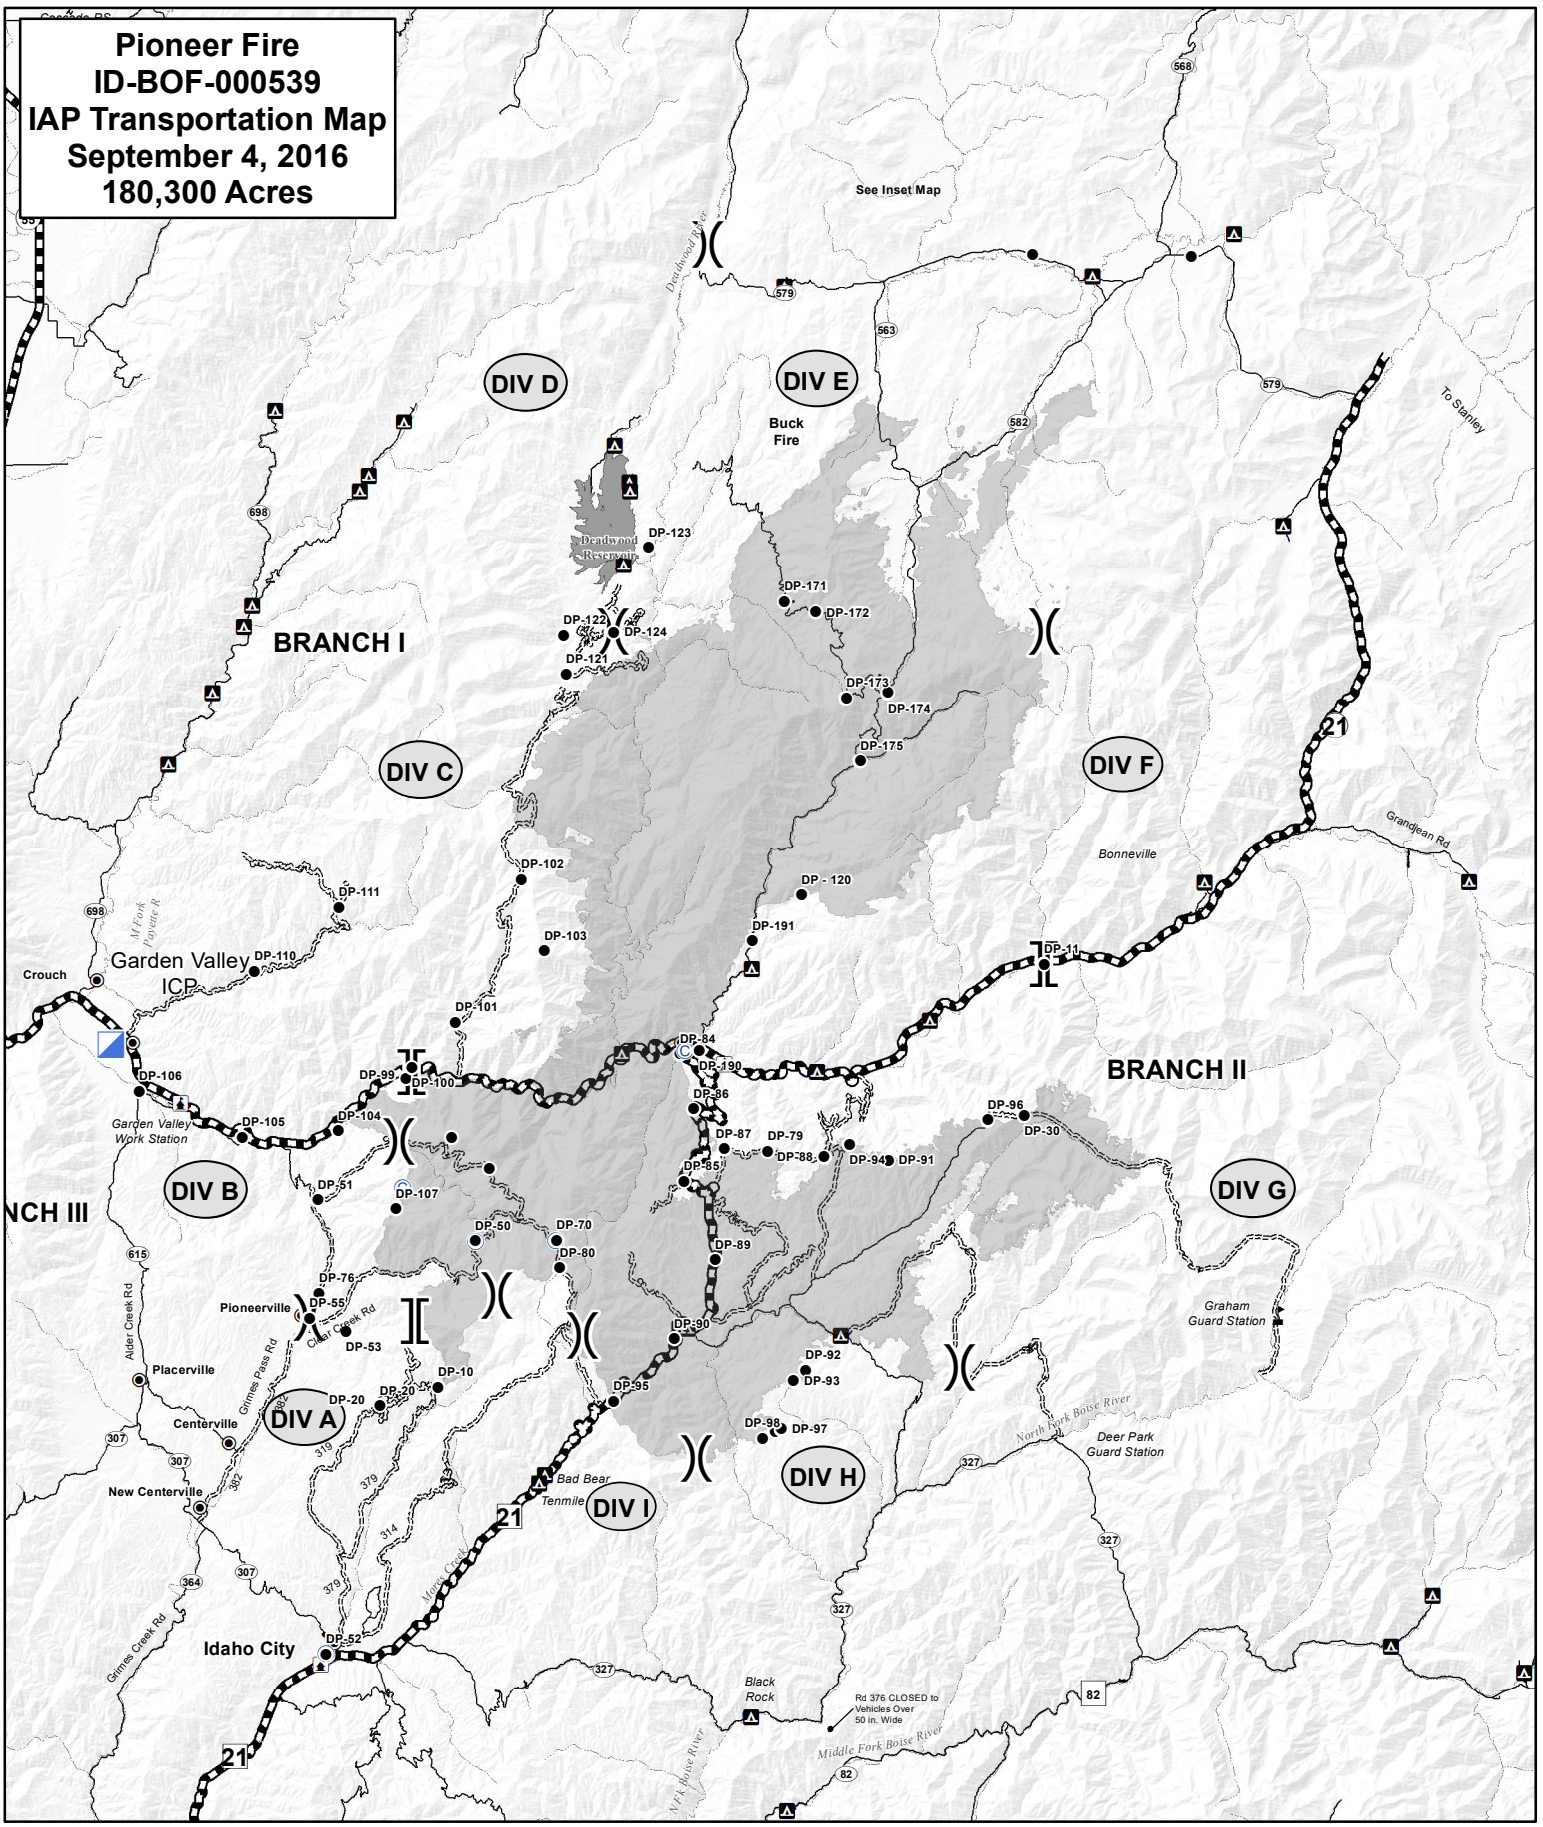

**Pioneer Fire
ID-BOF-000539
IAP Transportation Map
September 4, 2016
180,300 Acres**

- Zone Break
- Branch Break
- Division Break
- Camp
- Incident Command Post

- Drop Point
- Incident Base