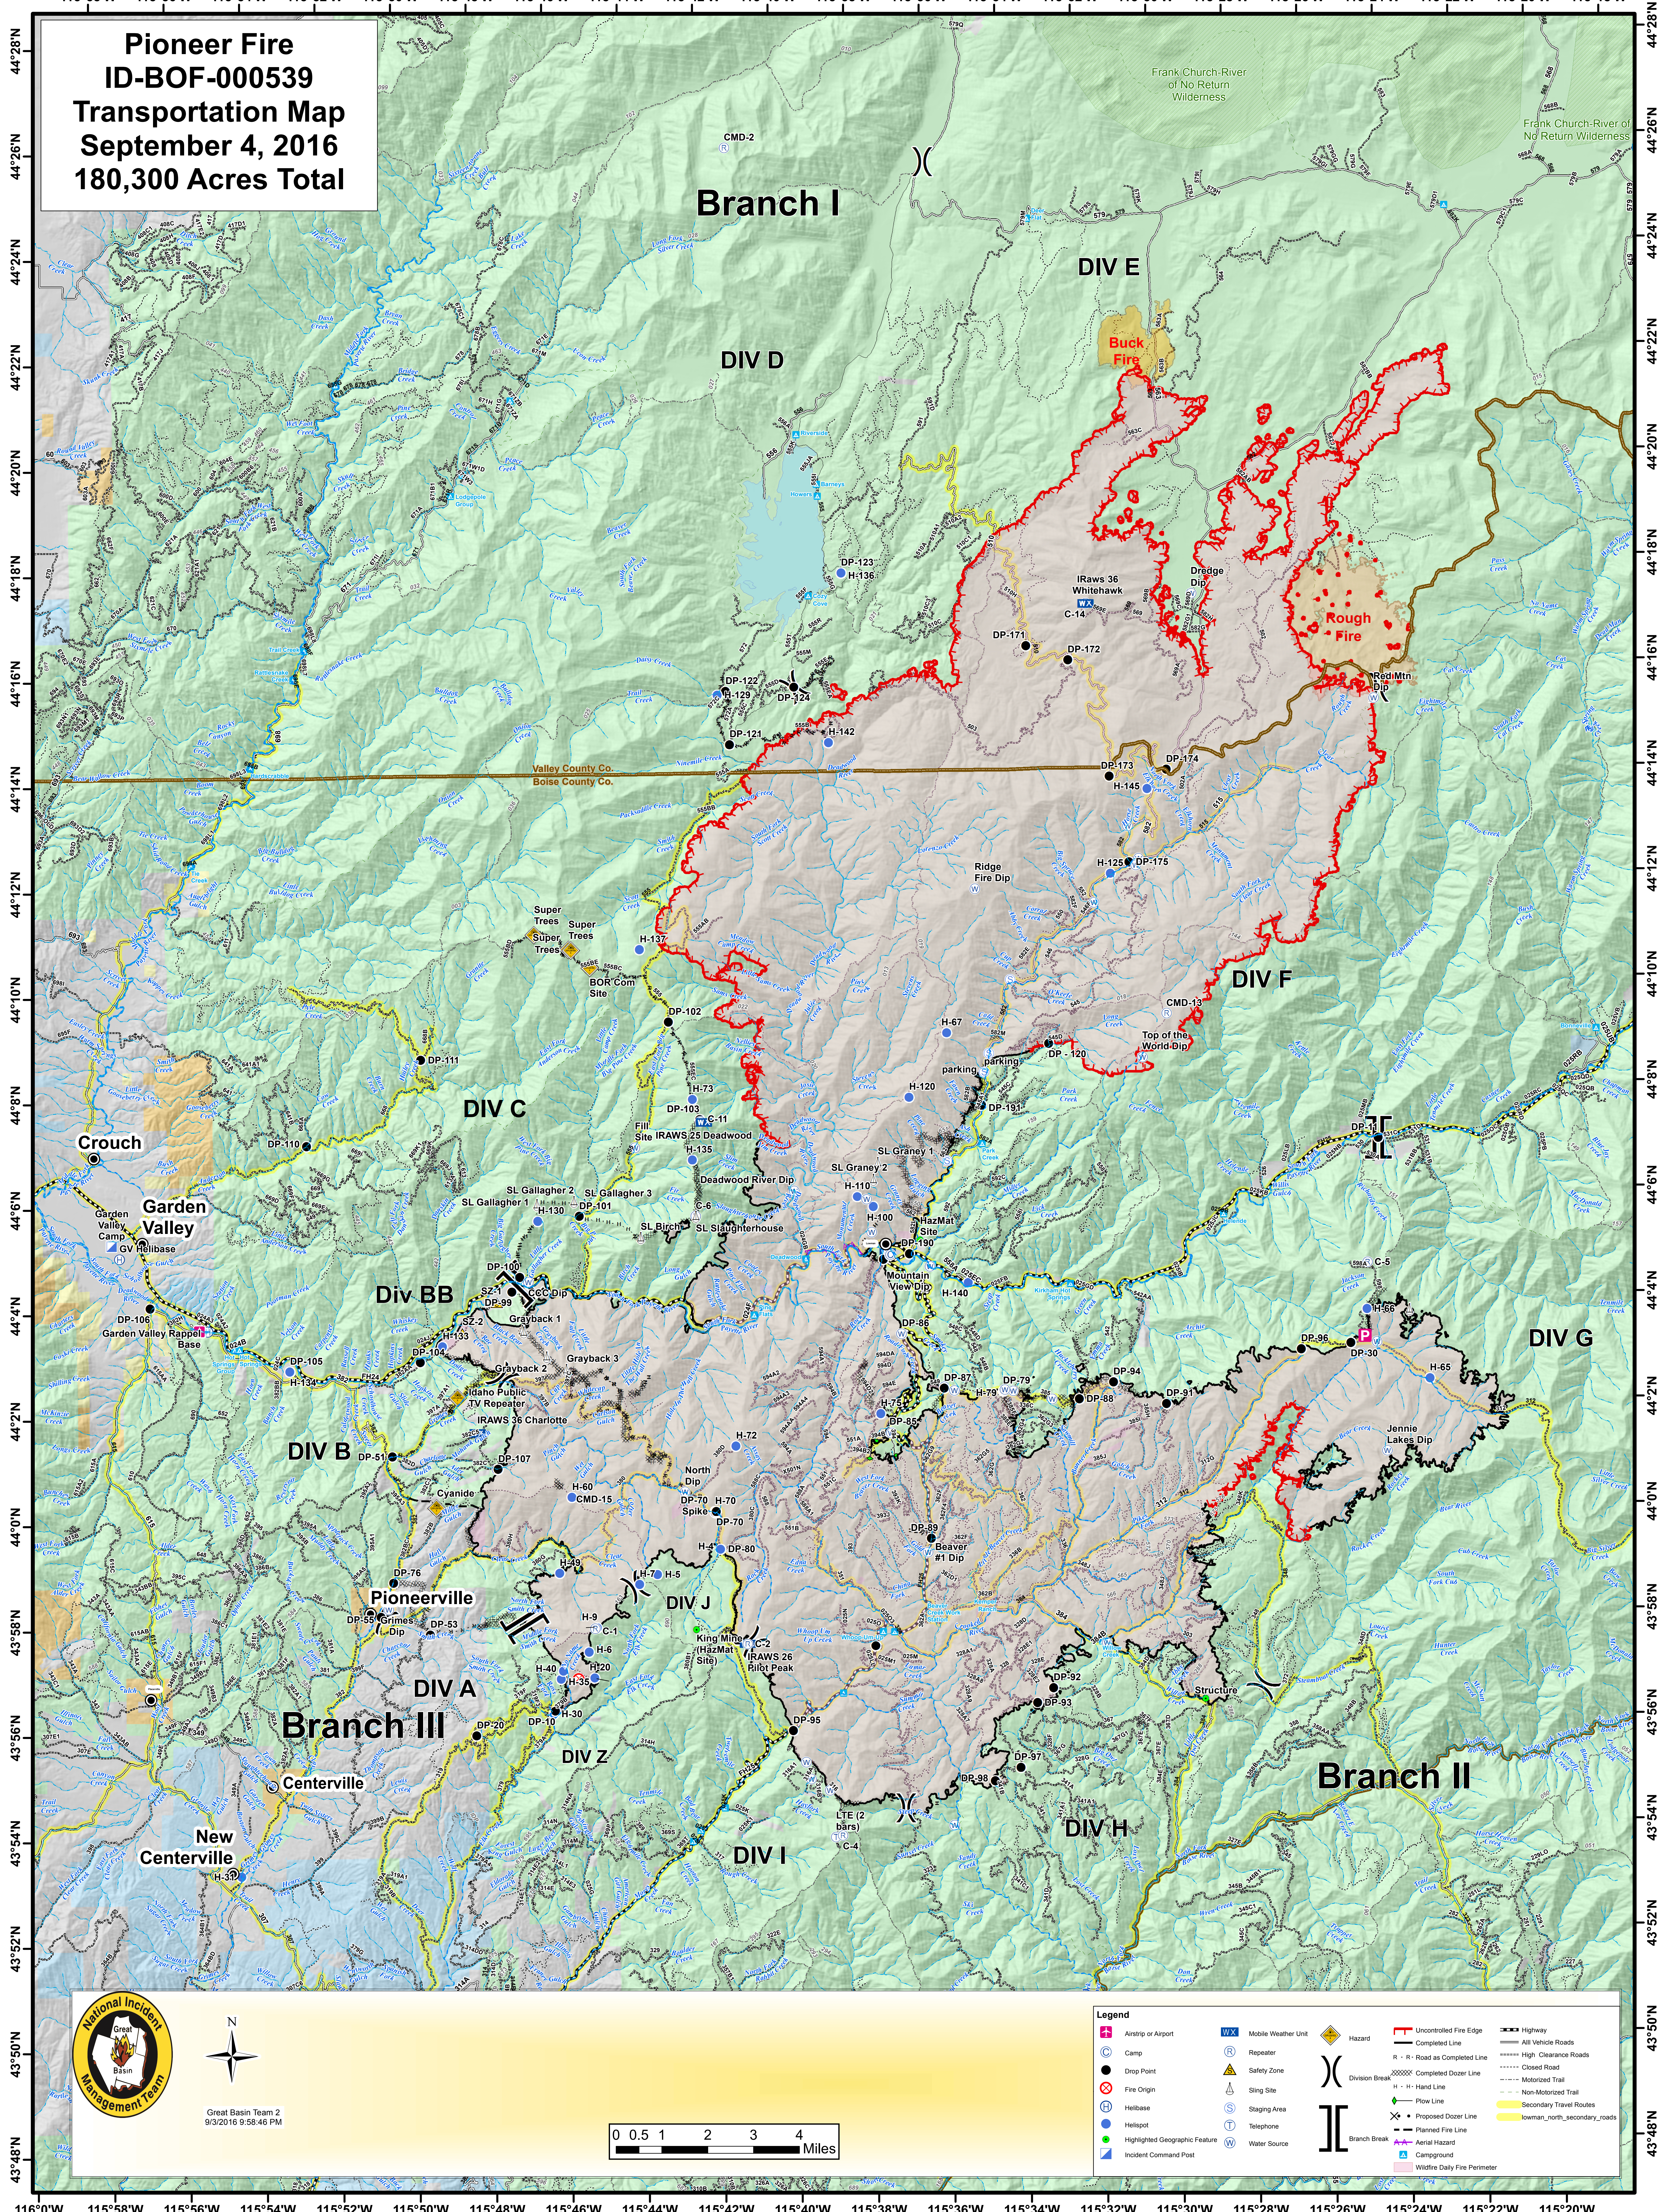

Pioneer Fire
ID-BOF-000539
Transportation Map
September 4, 2016
180,300 Acres Total

Great Basin Team 2
 9/3/2016 9:58:46 PM

Legend	
	Airstrip or Airport
	Camp
	Drop Point
	Fire Origin
	Helibase
	Hotspot
	Highlighted Geographic Feature
	Incident Command Post
	Mobile Weather Unit
	Repeater
	Safety Zone
	Sling Site
	Staging Area
	Telephone
	Water Source
	Hazard
	Uncontrolled Fire Edge
	Completed Line
	High Clearance Road
	Closed Road
	Motorized Trail
	Non-Motorized Trail
	Lowman Route
	Completed Dozer Line
	Flow Line
	Proposed Dozer Line
	Planned Fire Line
	Aerial Hazard
	Campground
	Wildfire Daily Fire Perimeter
	Highway
	All Vehicle Roads
	High Clearance Roads
	Closed Road
	Motorized Trail
	Non-Motorized Trail
	Lowman Route