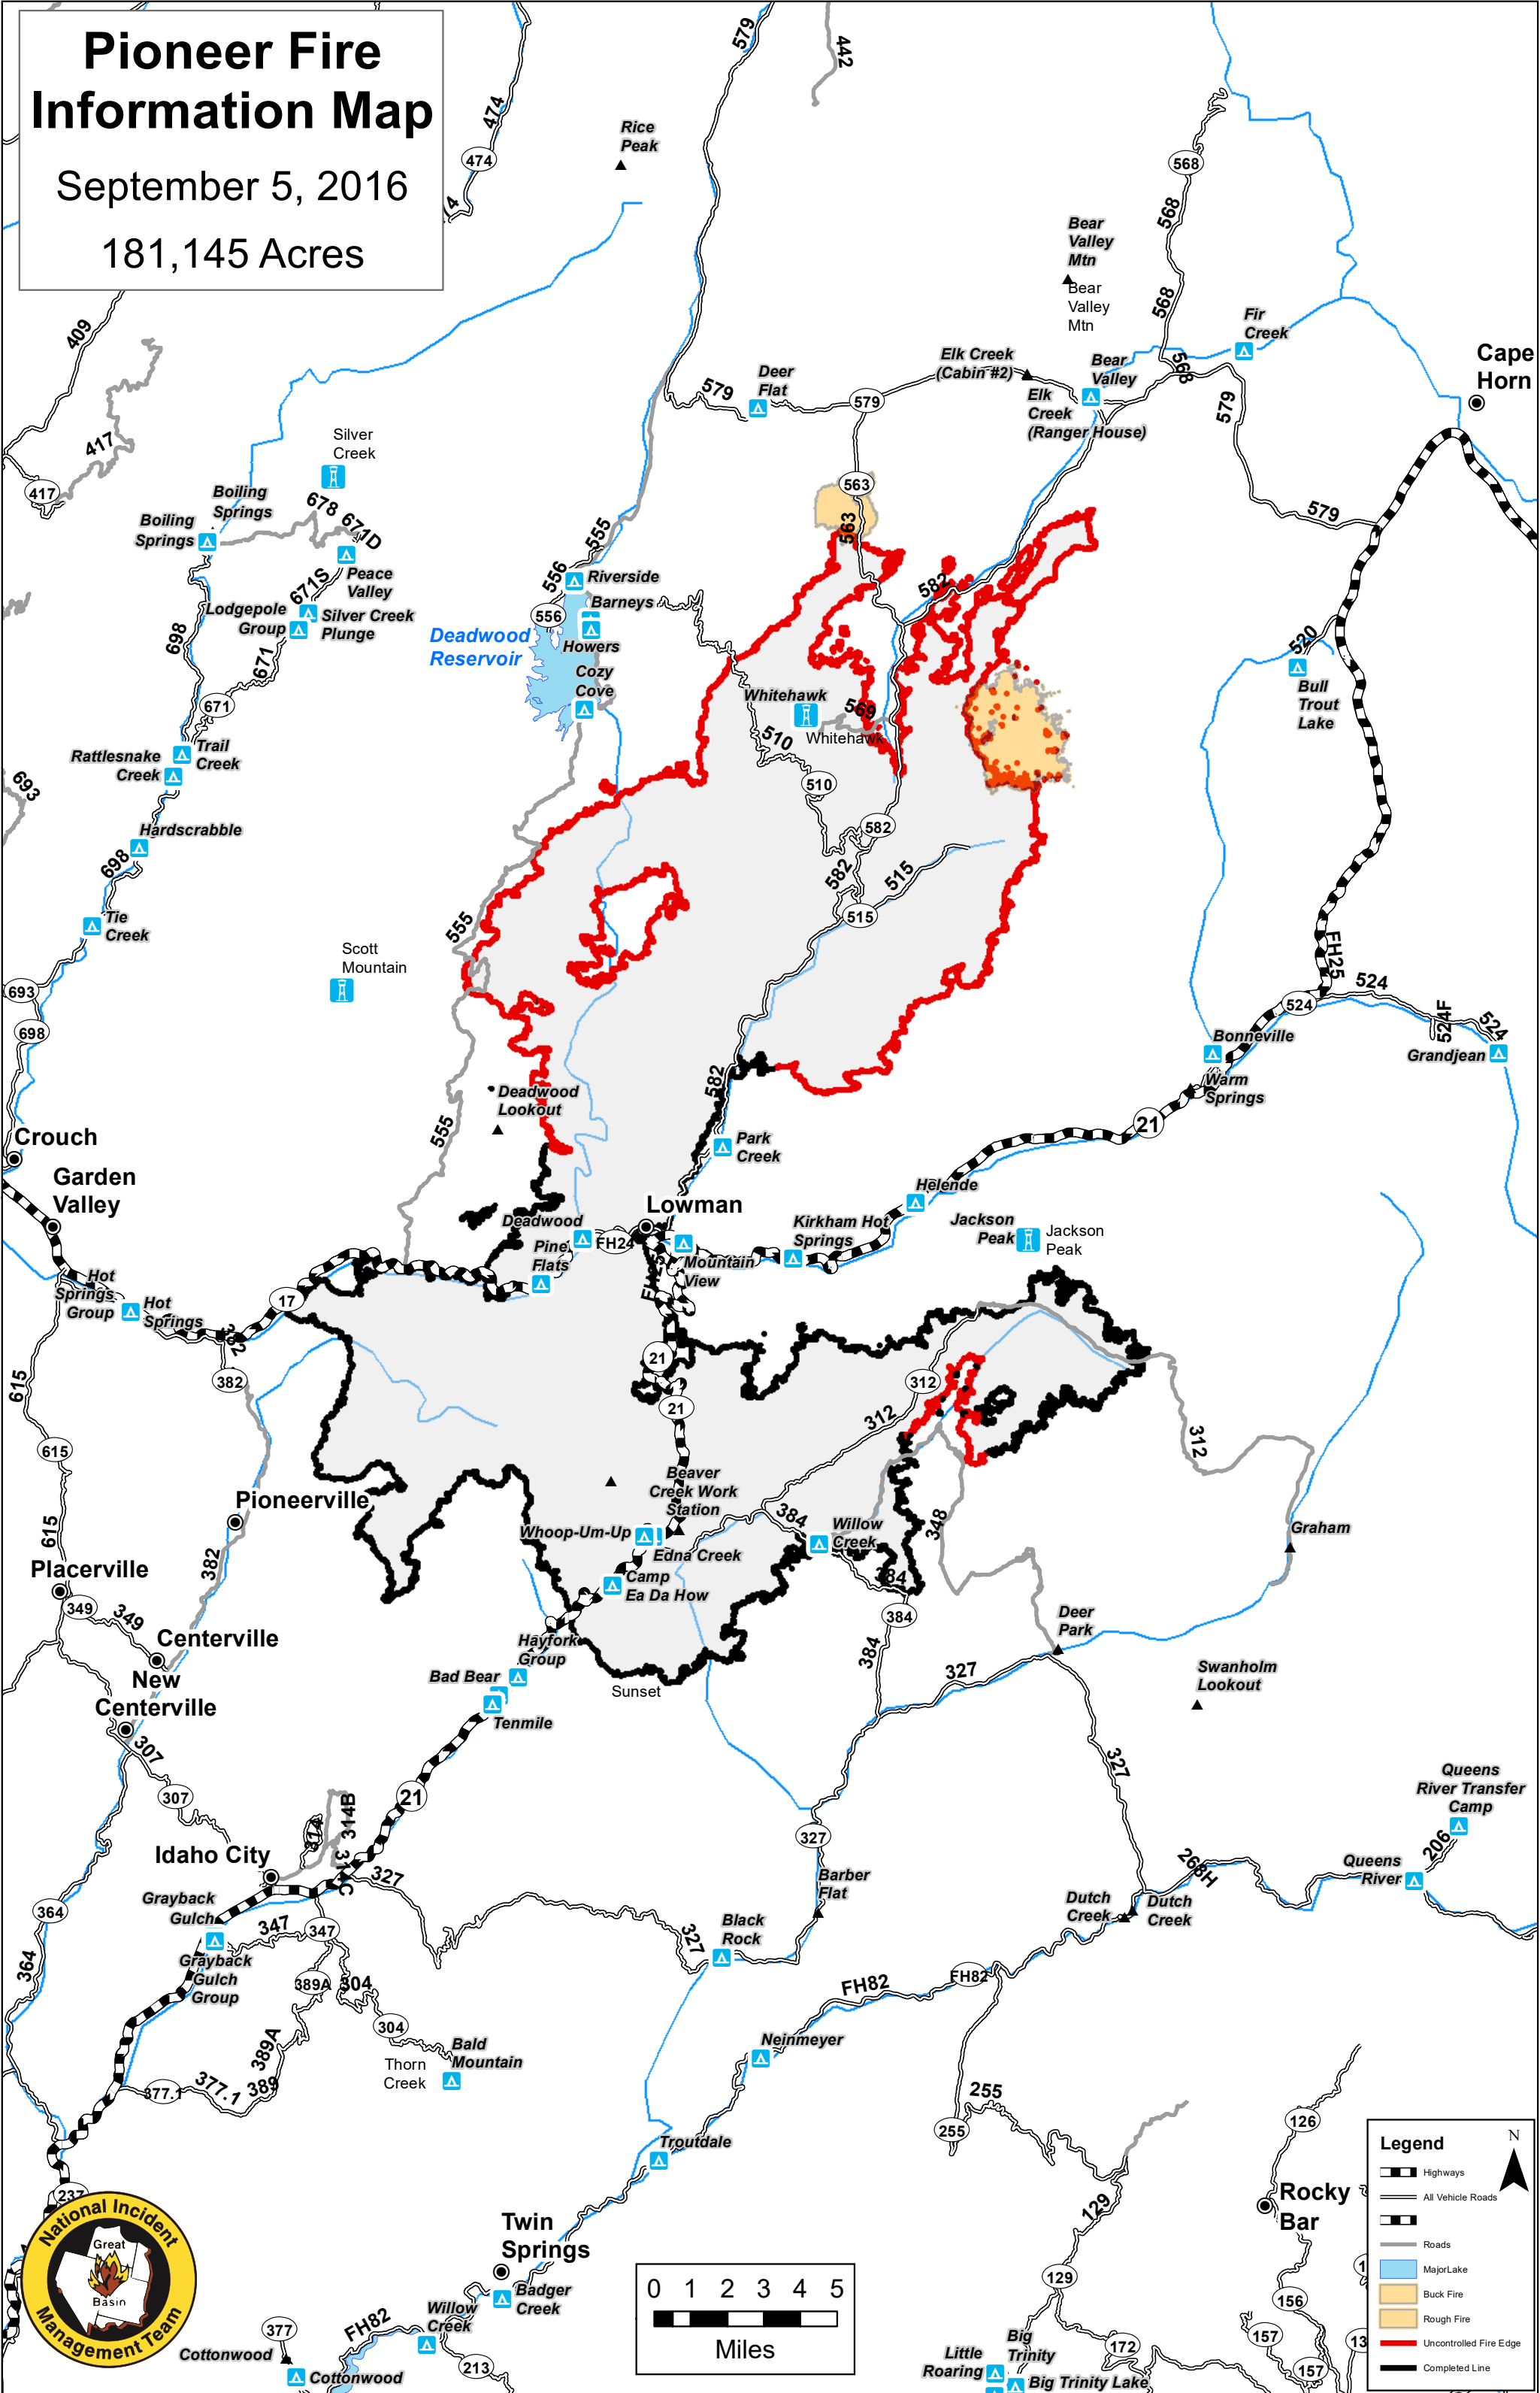

# Pioneer Fire Information Map

September 5, 2016  
181,145 Acres

**Legend**

- Highways
- All Vehicle Roads
- Roads
- Major Lake
- Buck Fire
- Rough Fire
- Uncontrolled Fire Edge
- Completed Line