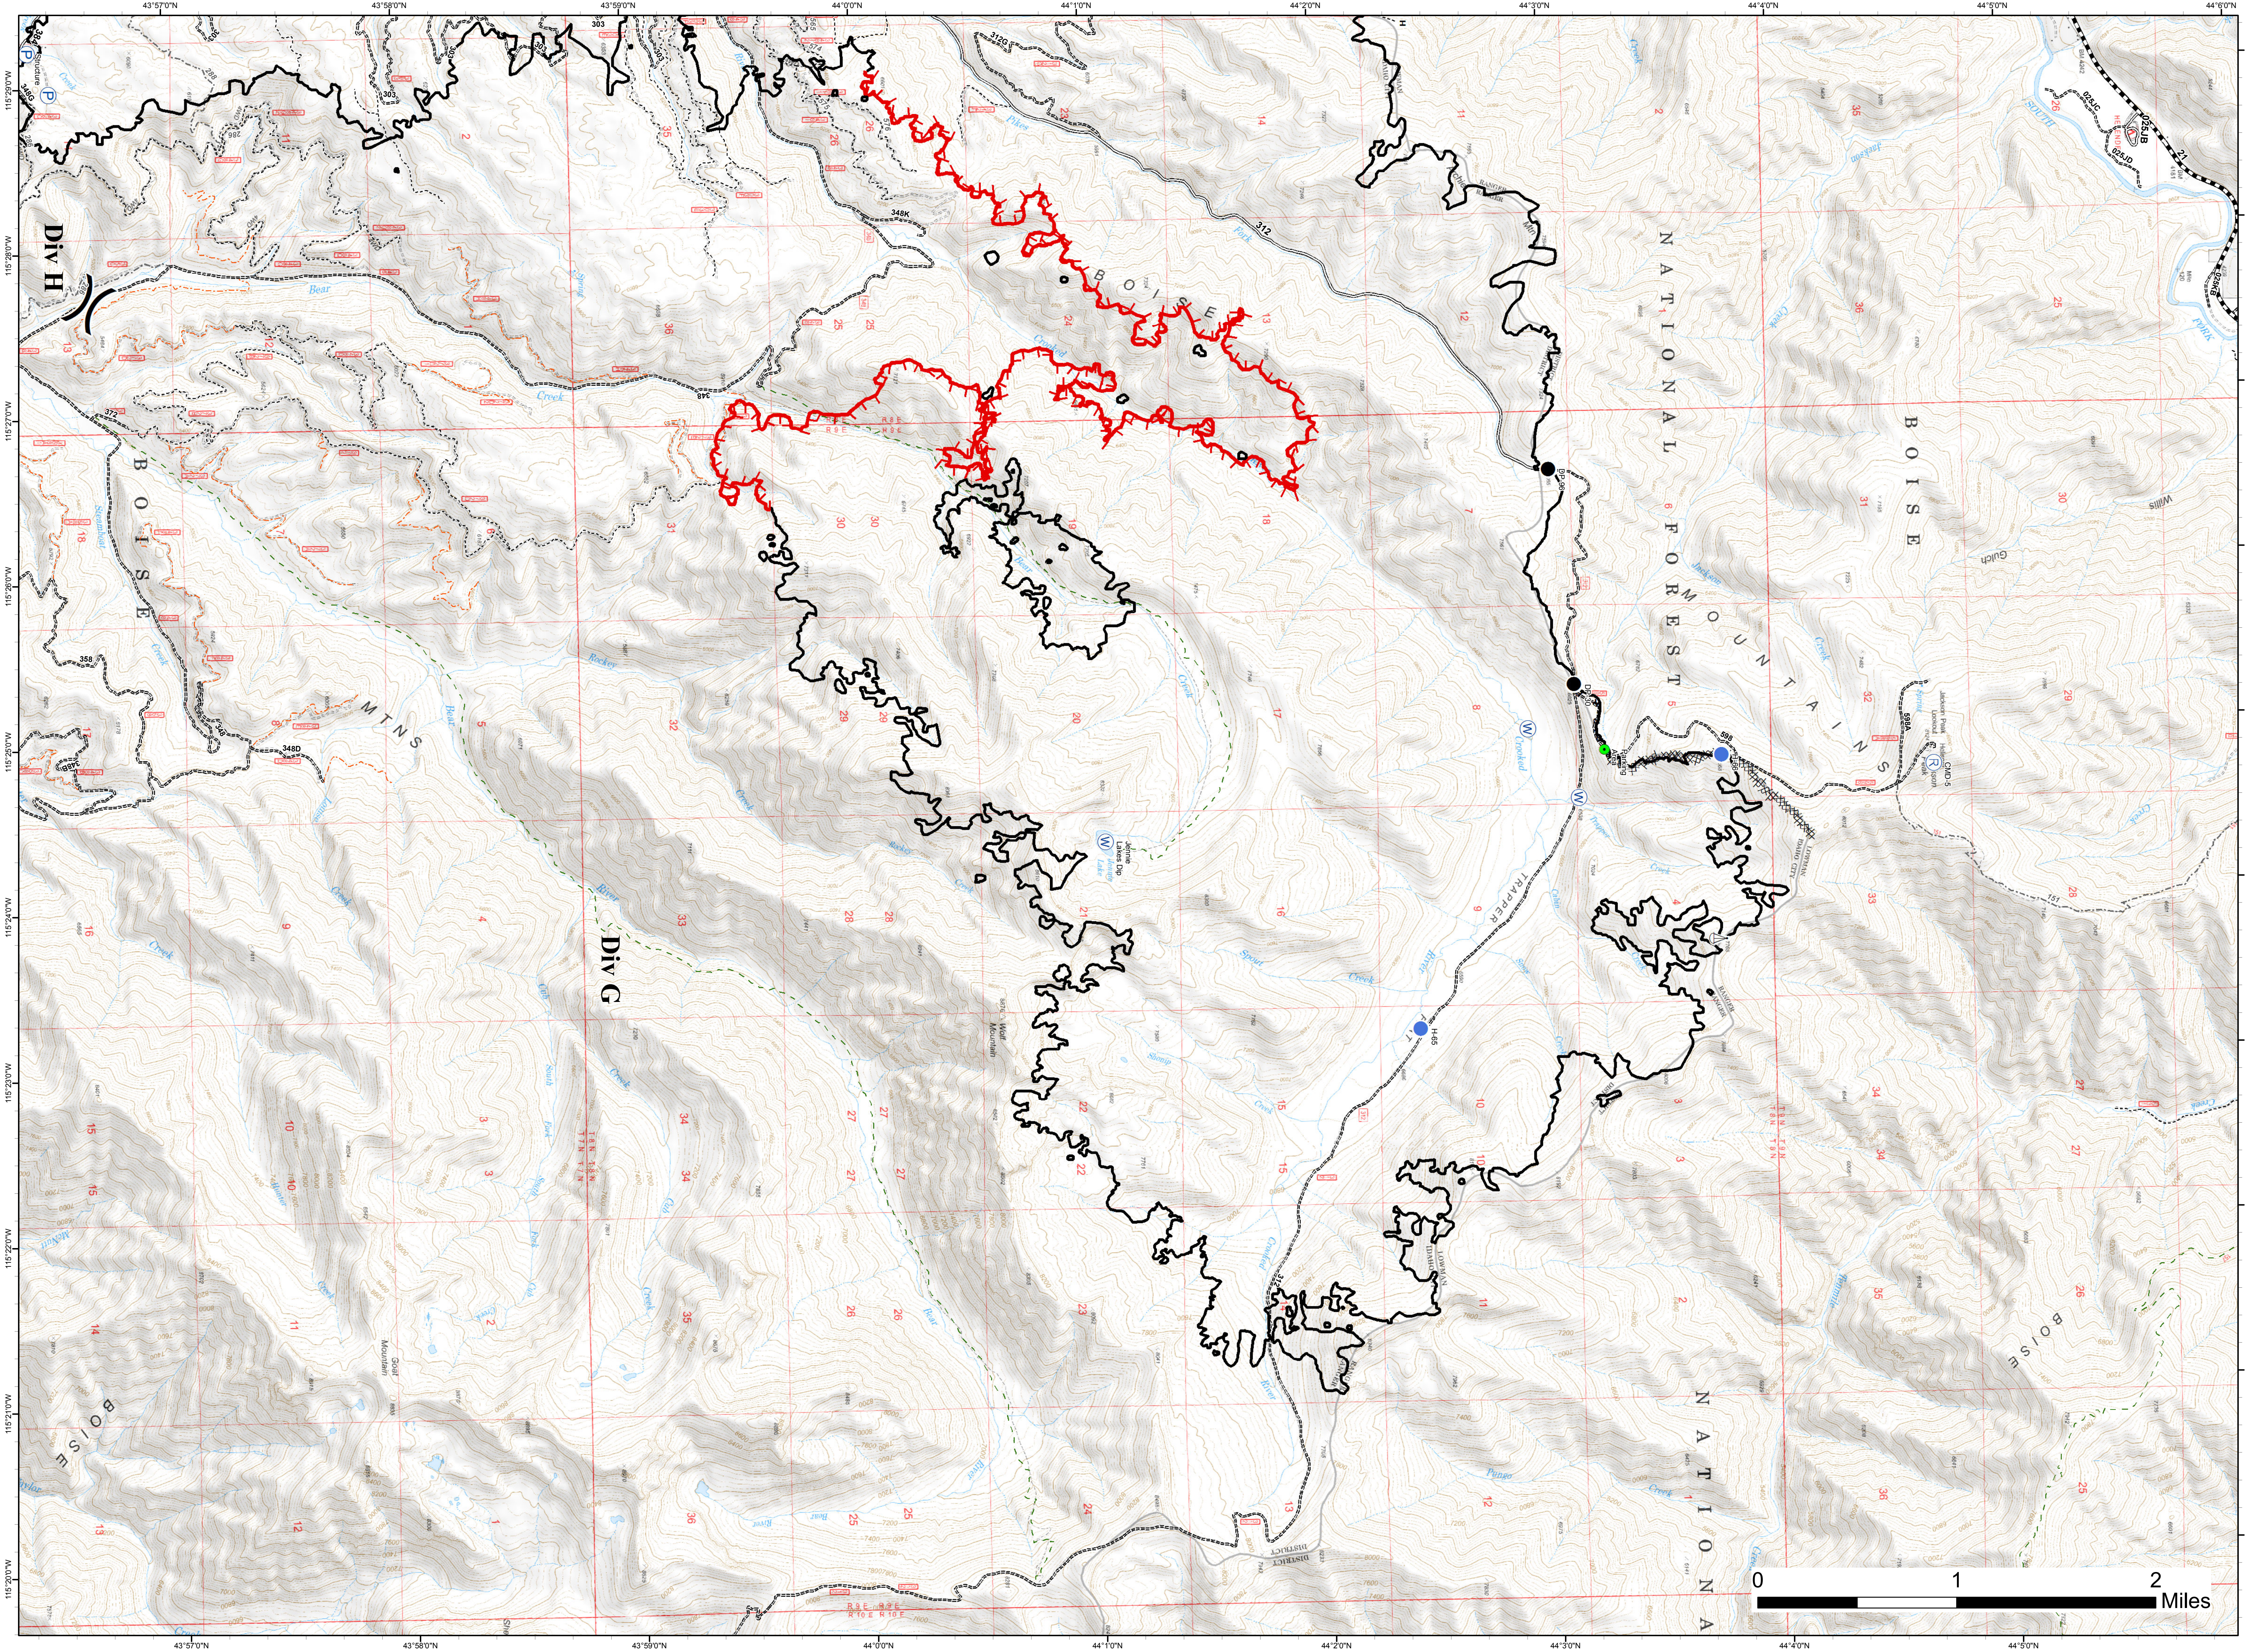

Pioneer Fire
ID-BOF-000539
Div G (E)
09/05/2016
0600

181,065 Acres

Legend

- Drop Point
- Helispot
- Geo Feature
- Ⓟ Pump
- Ⓡ Repeater
- ⚙ Sling Site
- Ⓜ Water Source
- ⌘ Division Break
- ⌘ Branch Break
- Uncontrolled Fire Edge
- Completed Line
- R - R Road as Completed Line
- XXXXX Completed Dozer Line
- H - H Hand Line
- ▬ Highway
- ▬ All Vehicle Roads
- ▬ High Clearance Roads
- ▬ Closed Road
- ▬ Decommissioned Road
- ▬ Motorized Trail
- ▬ Non-Motorized Trail

0 1 2 Miles