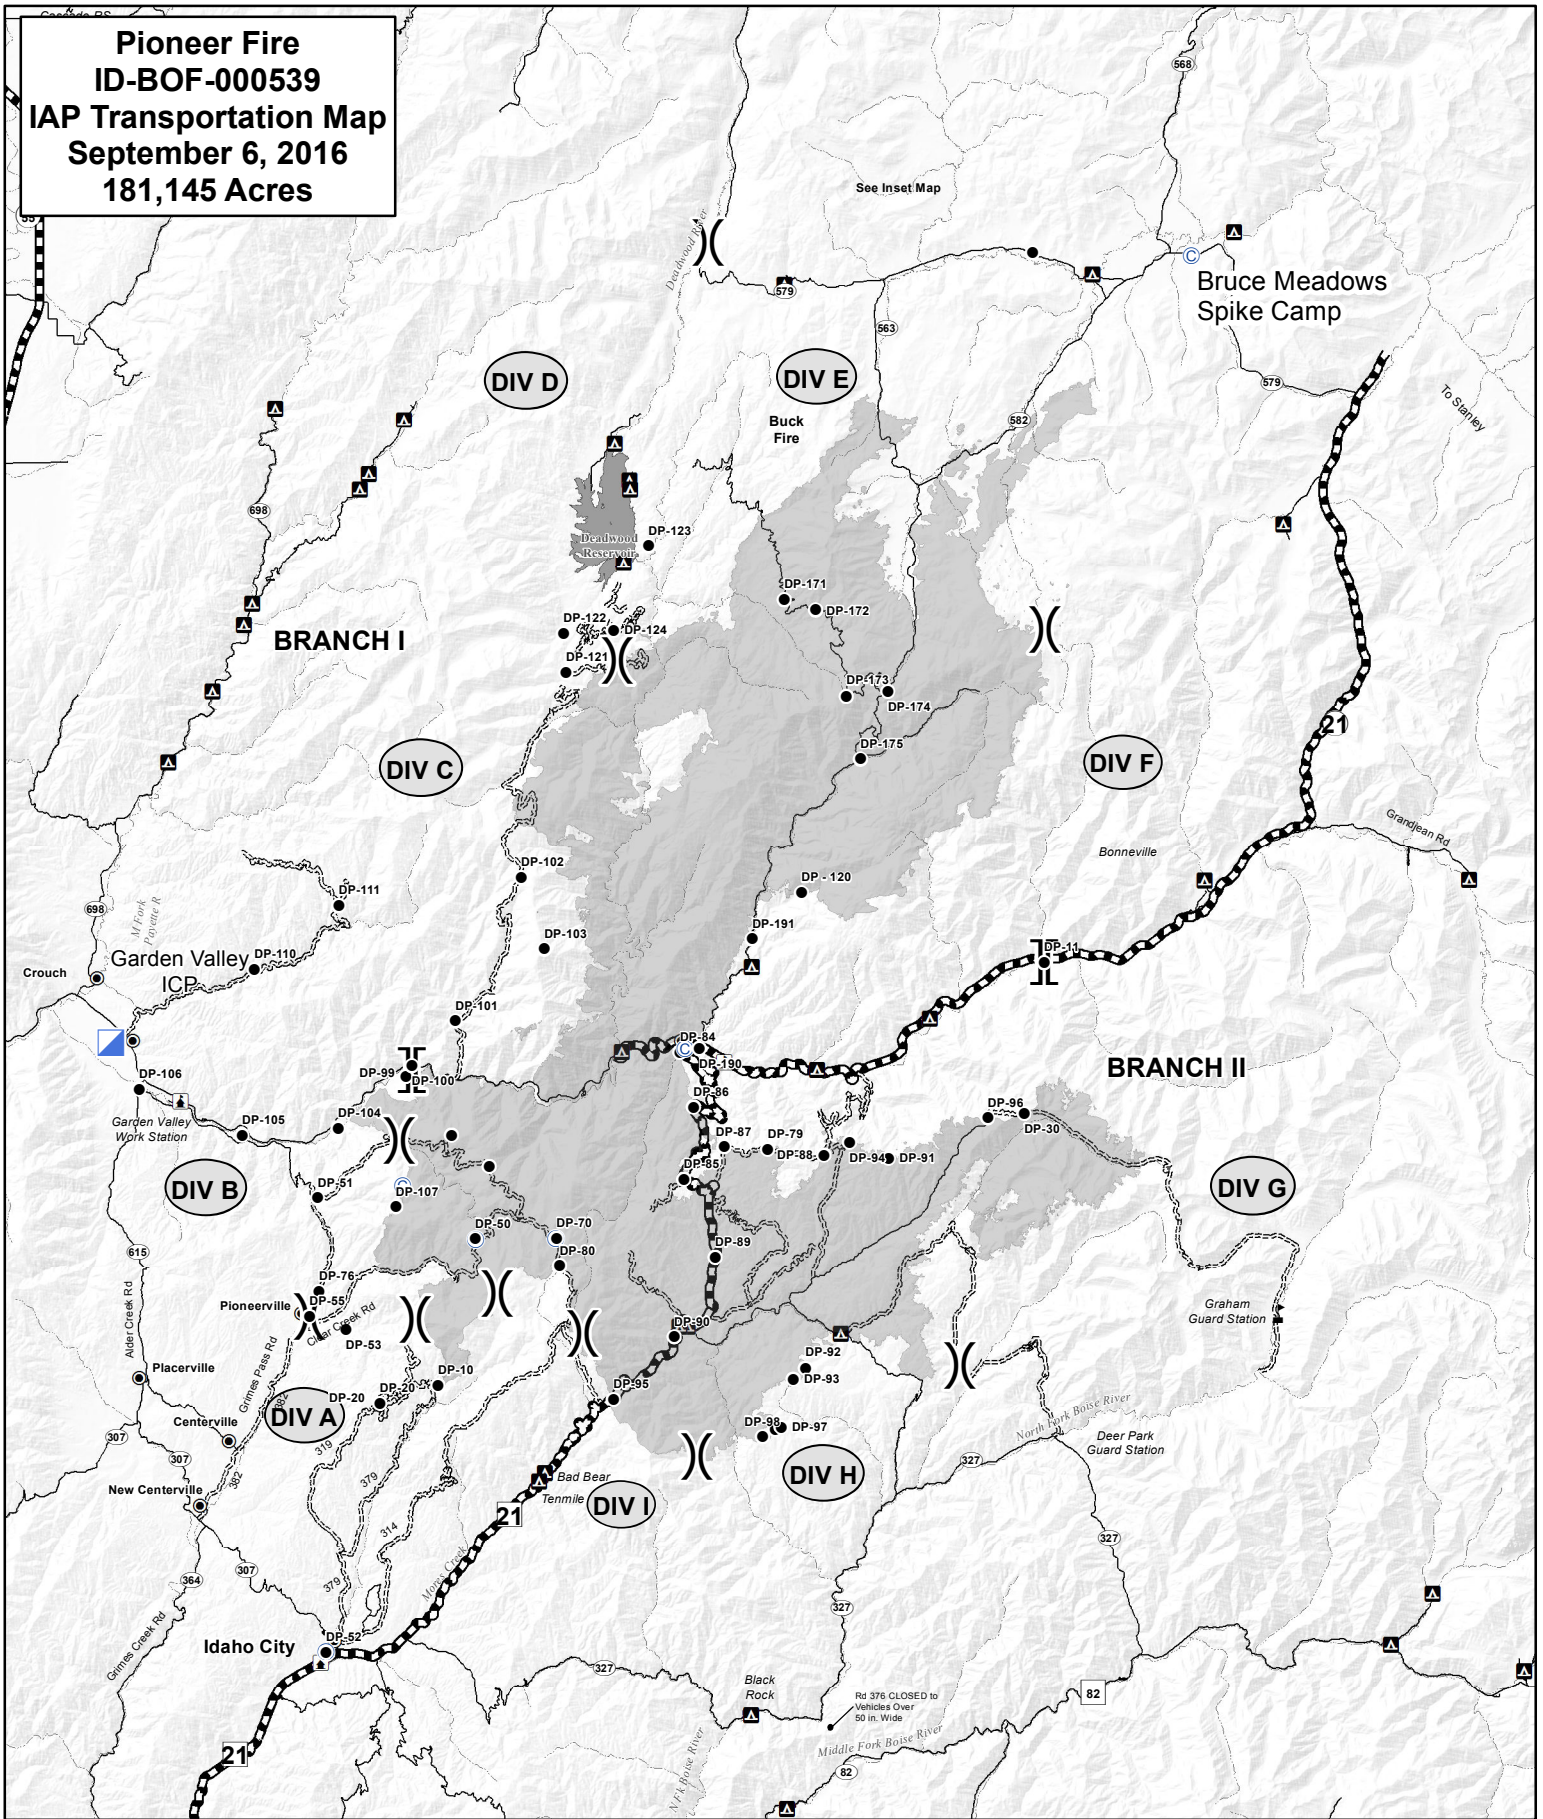

**Pioneer Fire
ID-BOF-000539
IAP Transportation Map
September 6, 2016
181,145 Acres**

- Zone Break
- Branch Break
- Division Break
- Camp
- Incident Command Post

- Drop Point
- Incident Base