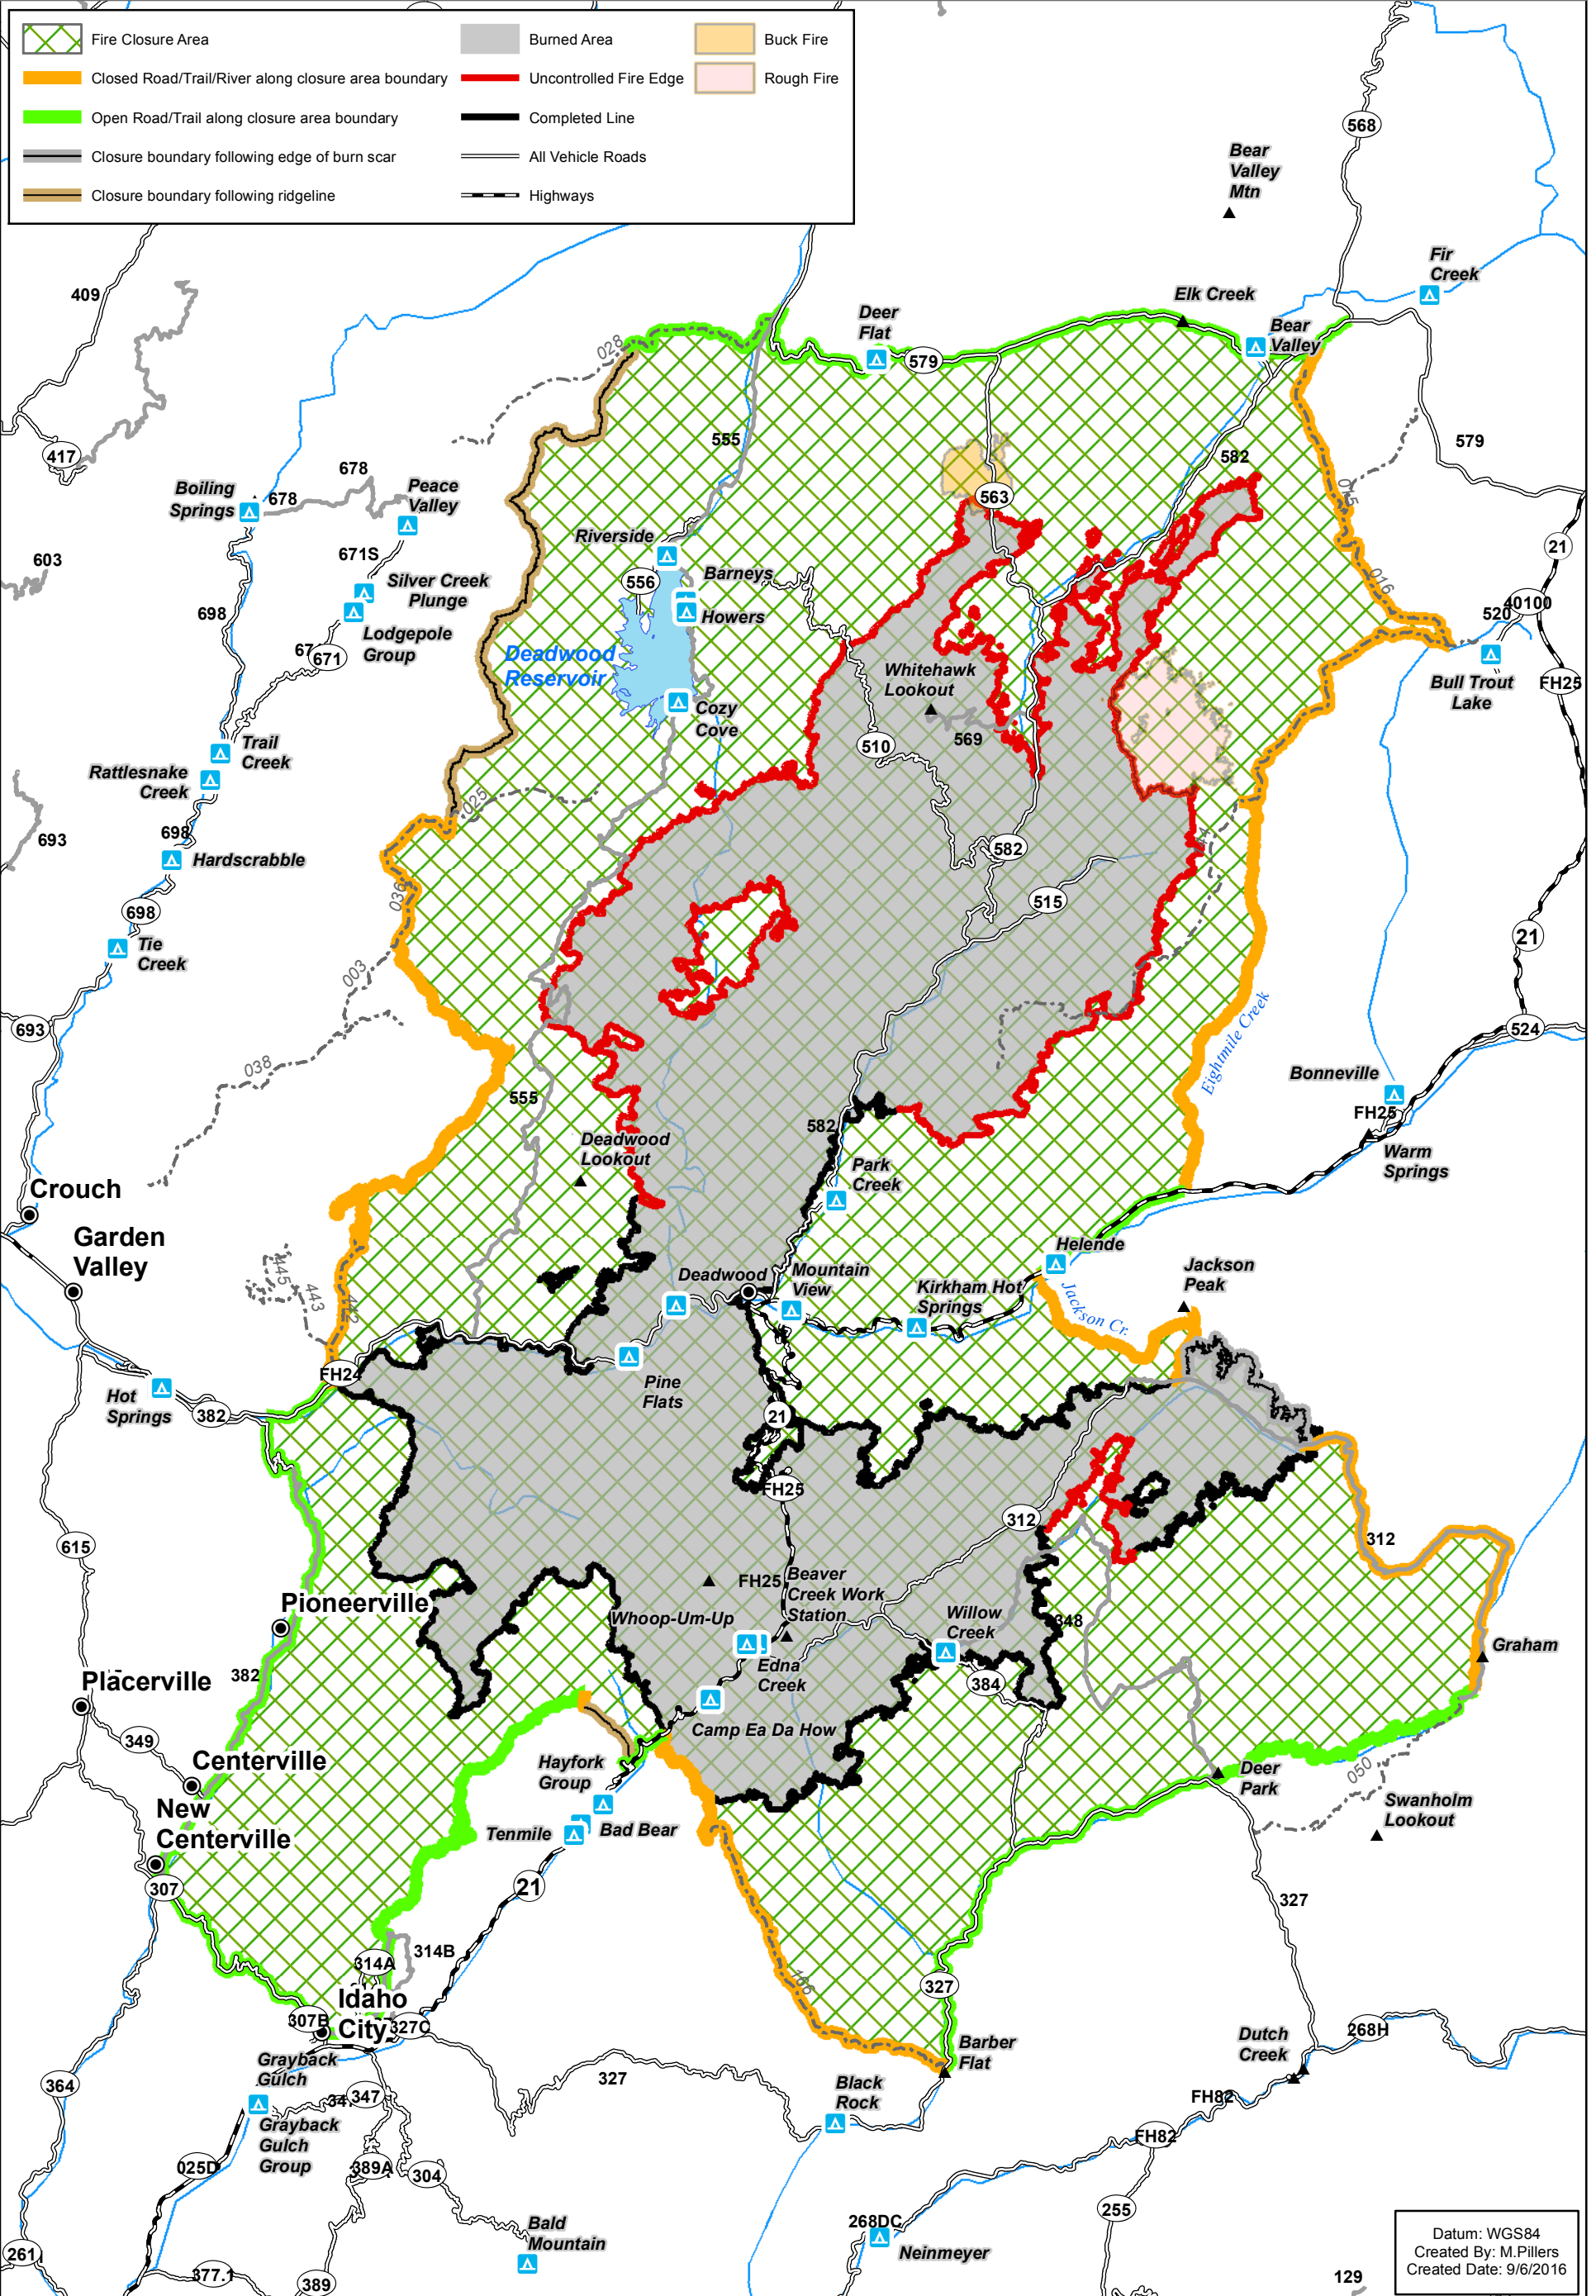

Fire Closure and Burned Area

Pioneer Fire

September 7, 2016

181,297 Acres

Datum: WGS84
Created By: M.Pillers
Created Date: 9/6/2016