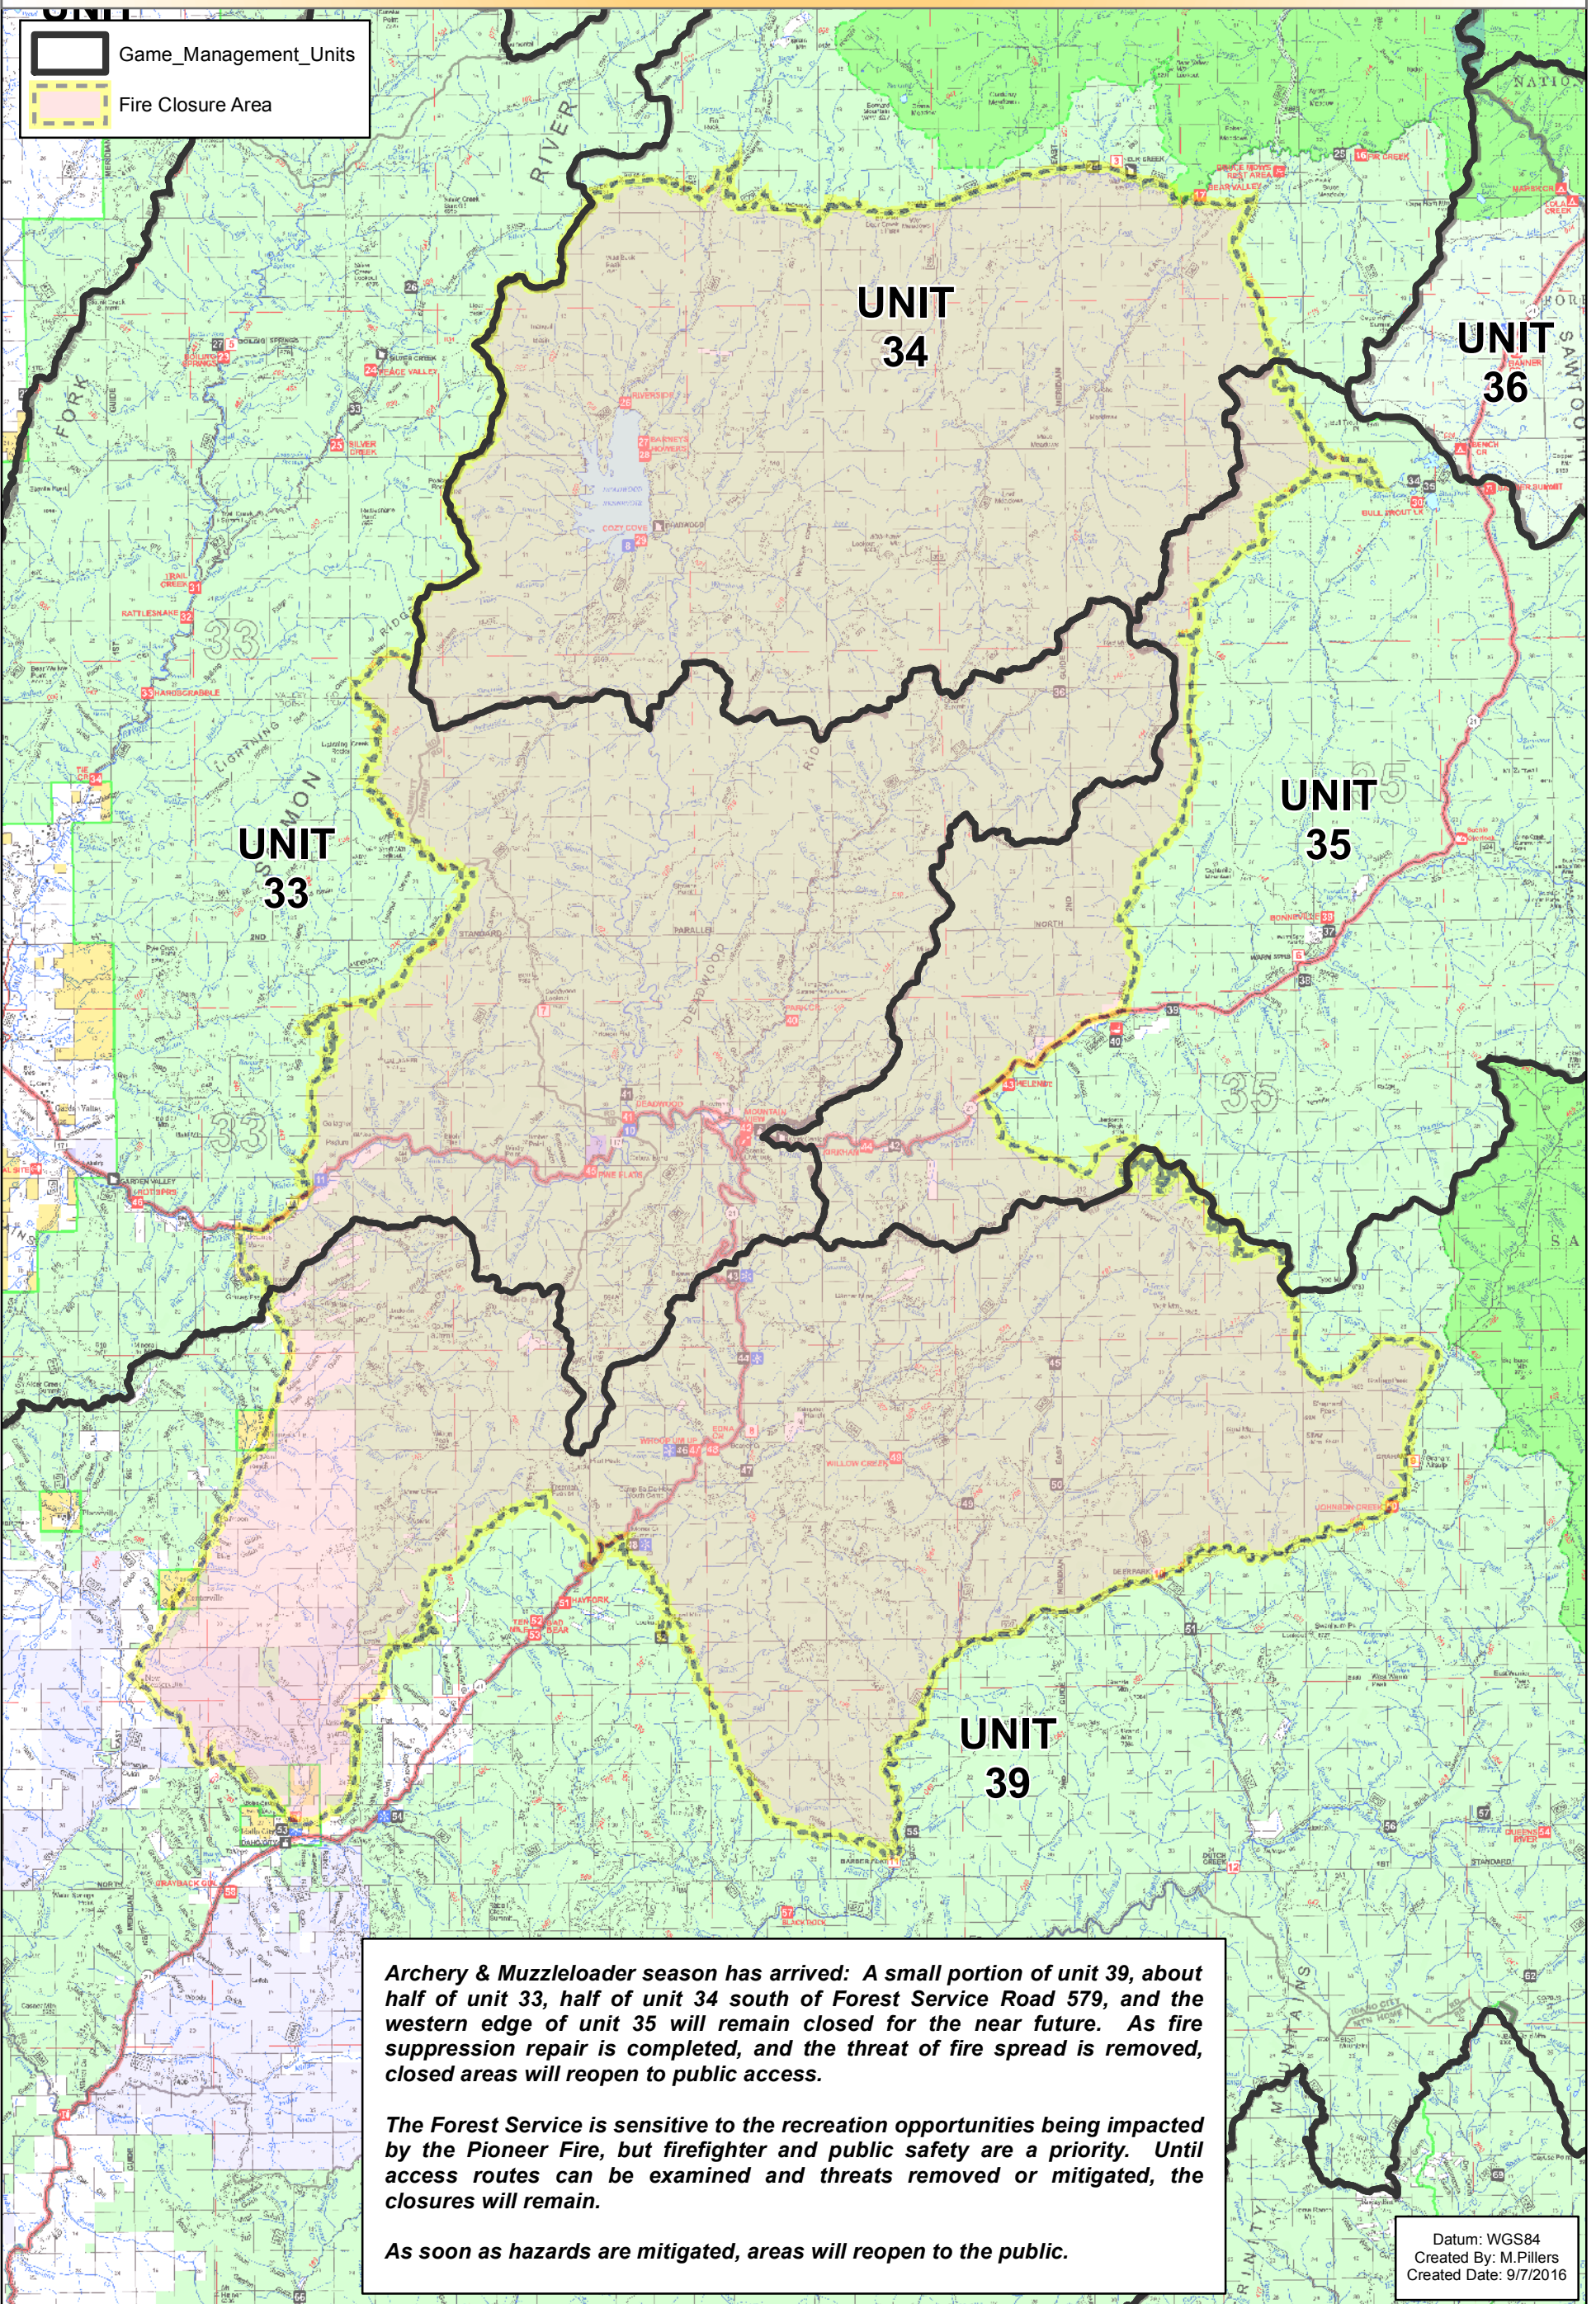

# Fire Closure and Hunt Units

Pioneer Fire

September 7, 2016

181,297 Acres

Game\_Management\_Units  
Fire Closure Area

**Archery & Muzzleloader season has arrived: A small portion of unit 39, about half of unit 33, half of unit 34 south of Forest Service Road 579, and the western edge of unit 35 will remain closed for the near future. As fire suppression repair is completed, and the threat of fire spread is removed, closed areas will reopen to public access.**

**The Forest Service is sensitive to the recreation opportunities being impacted by the Pioneer Fire, but firefighter and public safety are a priority. Until access routes can be examined and threats removed or mitigated, the closures will remain.**

**As soon as hazards are mitigated, areas will reopen to the public.**

Datum: WGS84  
Created By: M.Pillers  
Created Date: 9/7/2016