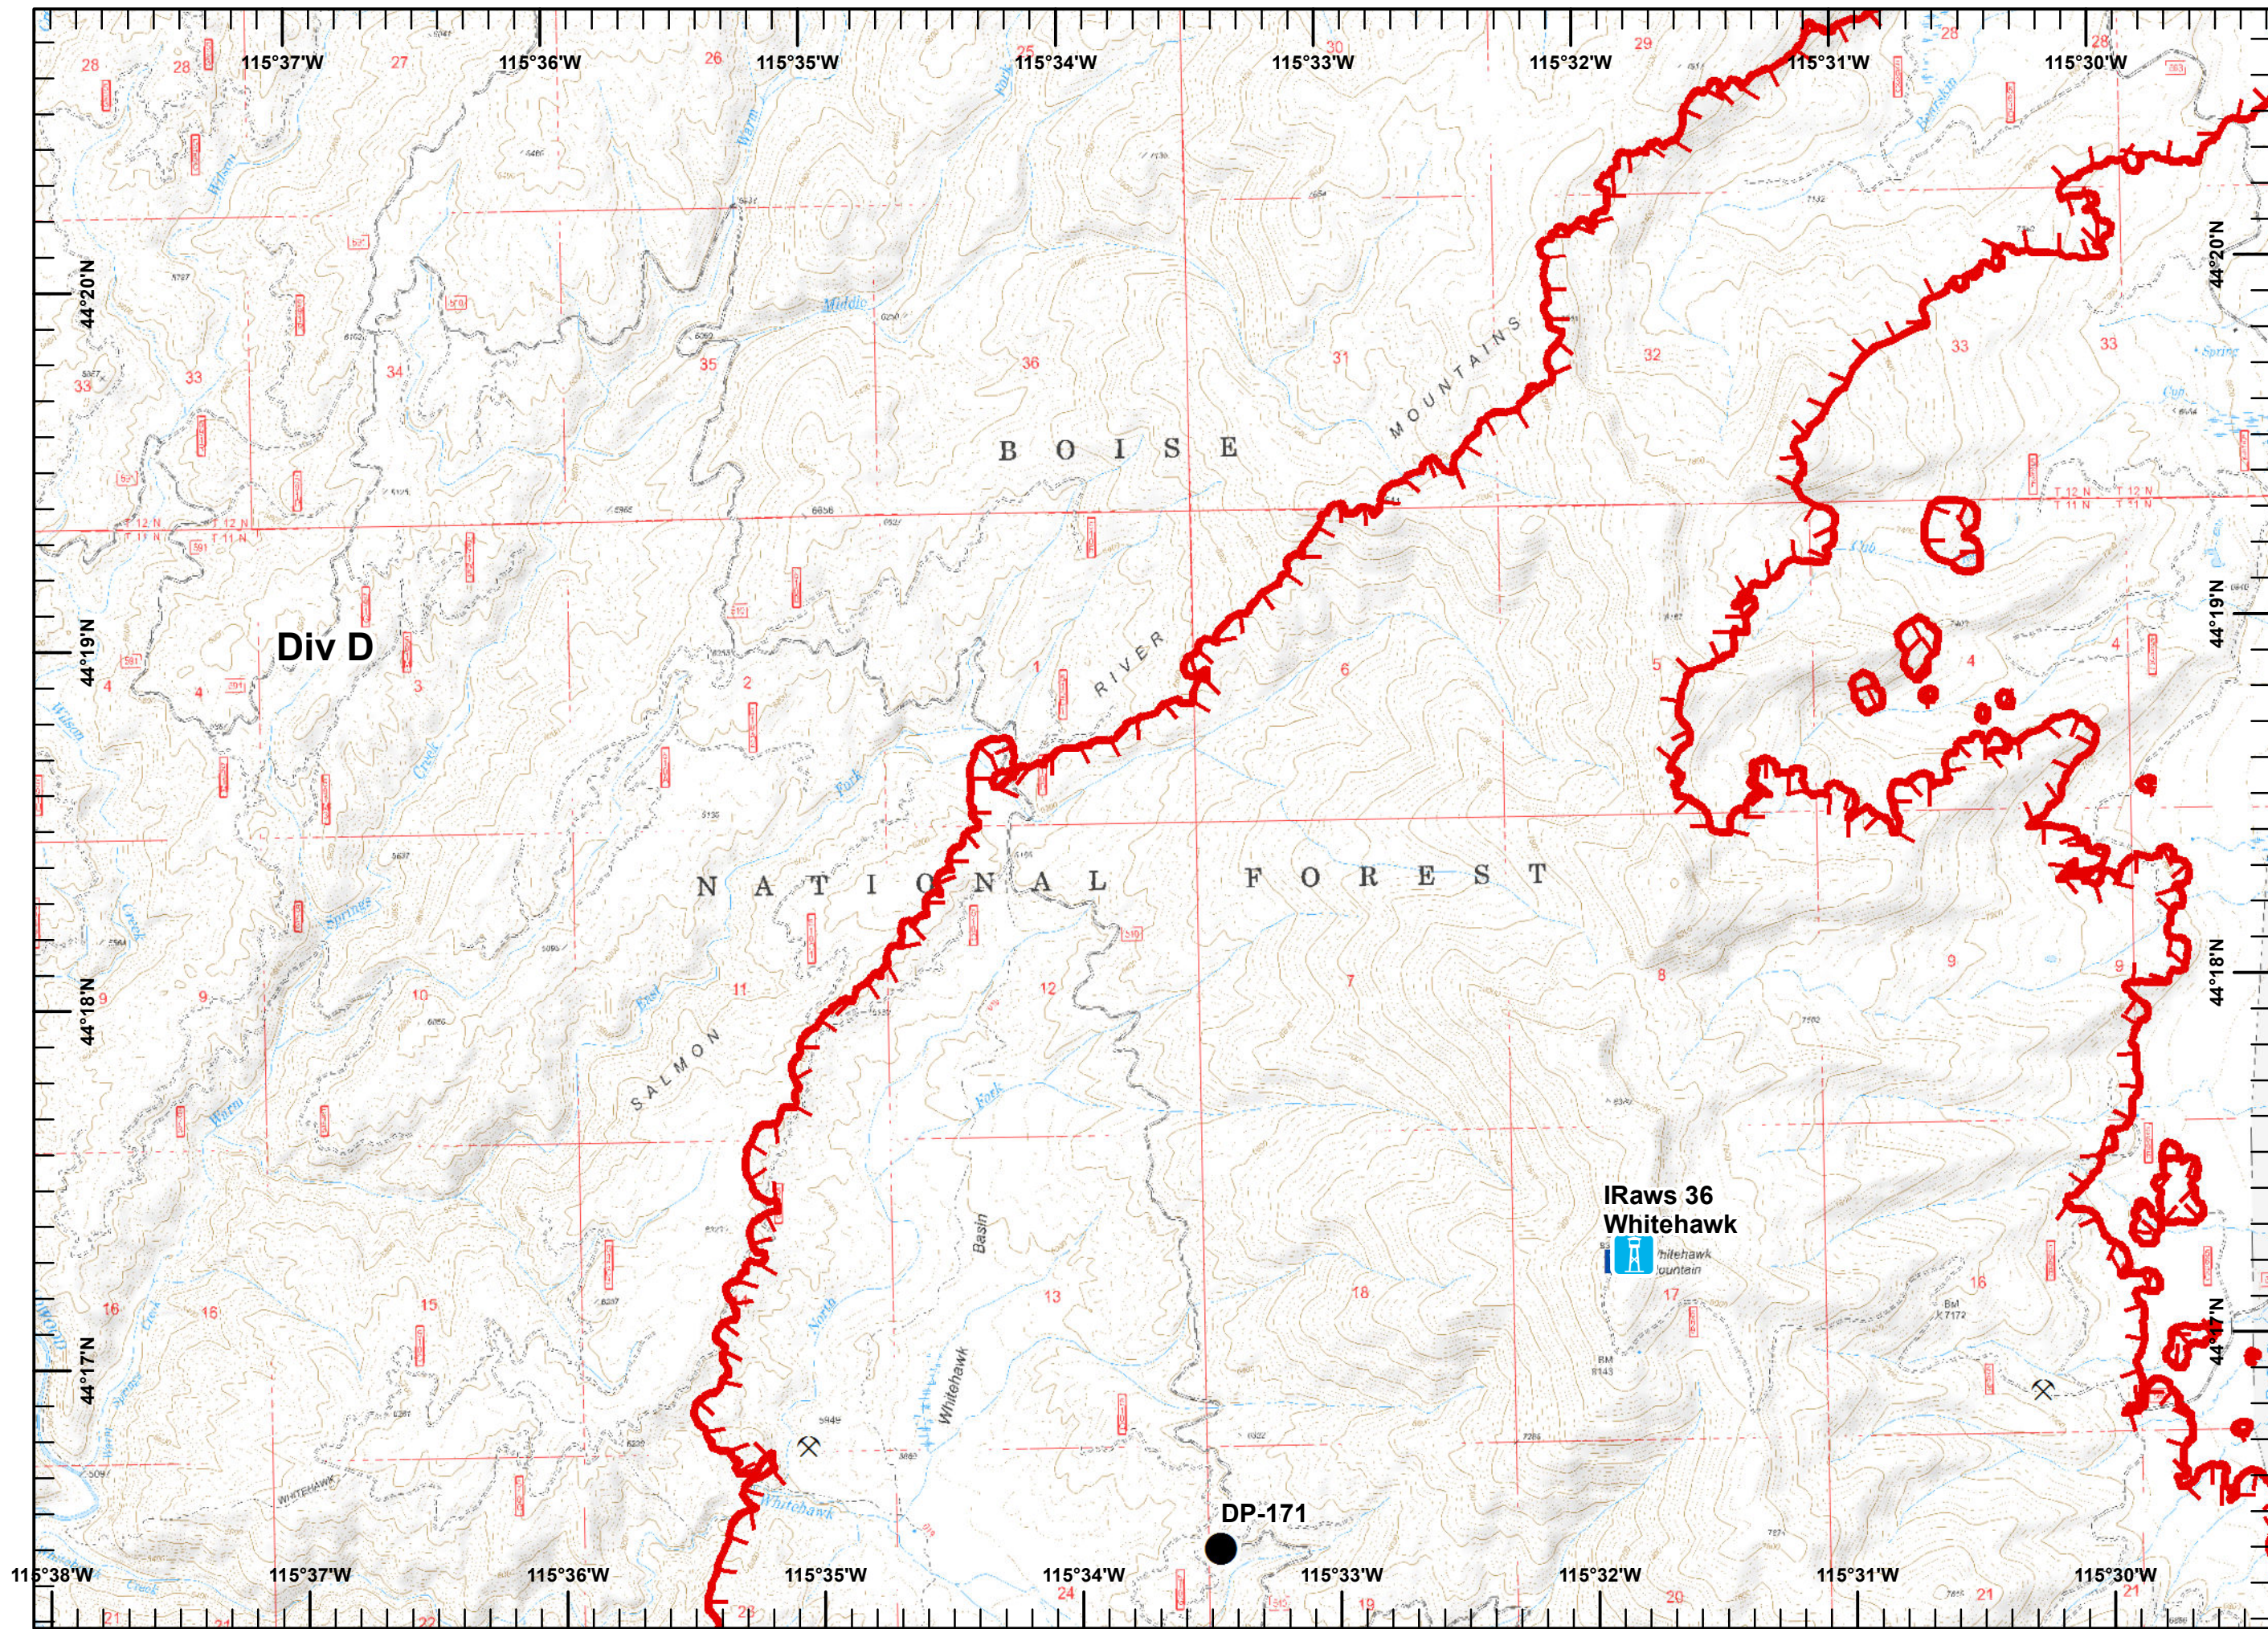

- Legend**
- Drop Point
 - Helispot
 - Pump
 - Safety Zone
 - Sling Site
 - Water Source
 - Hazard
 - Division Break
 - Branch Break

- Mine
- Completed Line
- Road as Completed Line
- Completed Dozer Line
- Hand Line
- Planned Fire Line

Pioneer Fire
ID-BOF-000539
09/07/16
0600

Legend

- Drop Point
- Helispot
- Mobile Weather Unit
- Pump
- Sling Site
- Water Source
- Mine
- Sites**
- Structure
- Uncontrolled Fire Edge
- Completed Line
- RRoad as Completed Line
- Completed Dozer Line
- HHand Line

Pioneer Fire
ID-BOF-000539
09/07/16
0600

Legend

- Drop Point
- Helispot
- P Pump
- ⚠ Hazard
- Uncontrolled Fire Edge
- RRoad as Completed Line

Legend

- Drop Point
- Helispot
- ⌋ Division Break
- ⌘ Mine
- ▬ Uncontrolled Fire Edge
- RRoad as Completed Line

Pioneer Fire
ID-BOF-000539
09/07/16
0600

Legend

- Drop Point
- WX Mobile Weather Unit
- 🏠 Lookout
- ⛏ Mine
- Sites
 - ▲ Structure
 - 🔴 Uncontrolled Fire Edge

Miles

Pioneer Fire
ID-BOF-000539
09/07/16
0600