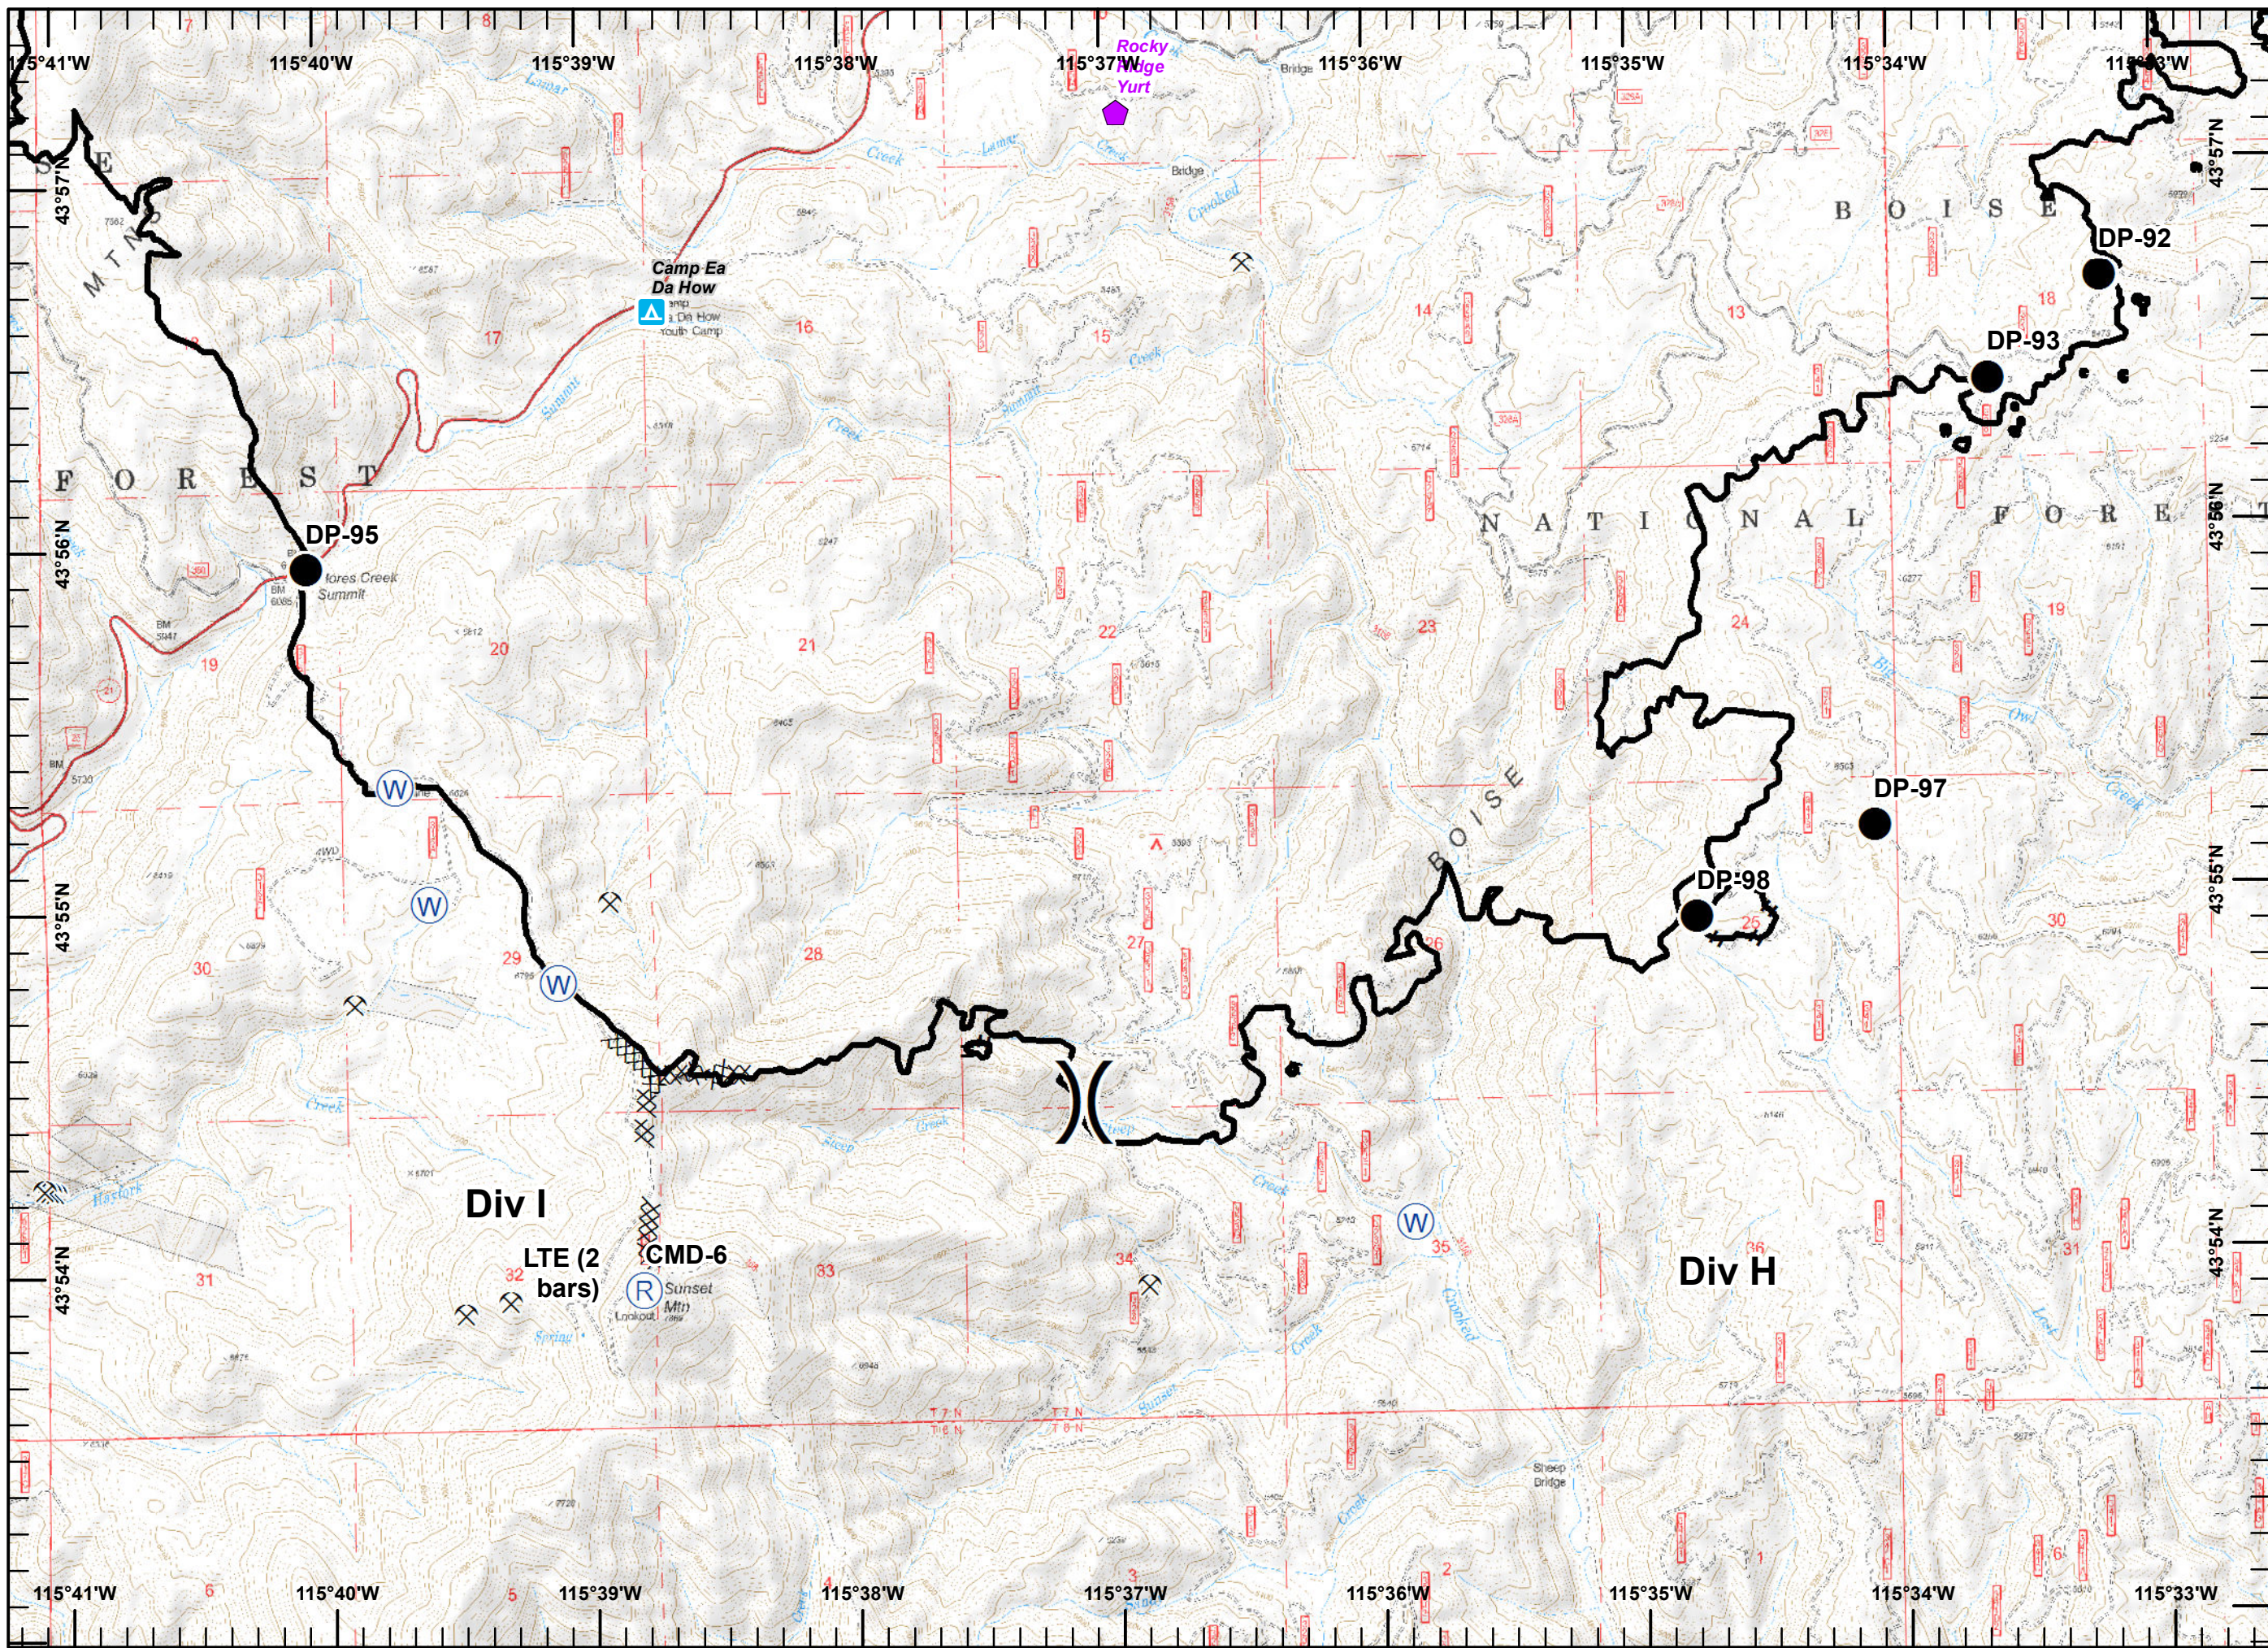

Legend

- Drop Point
- Ⓡ Repeater
- Ⓜ Water Source
- ⌋ Division Break
- ⬠ Yurt
- ⓧ Mine
- Sites
- Ⓜ Campground
- Completed Line
- ⓧ Completed Dozer Line
- Hand Line