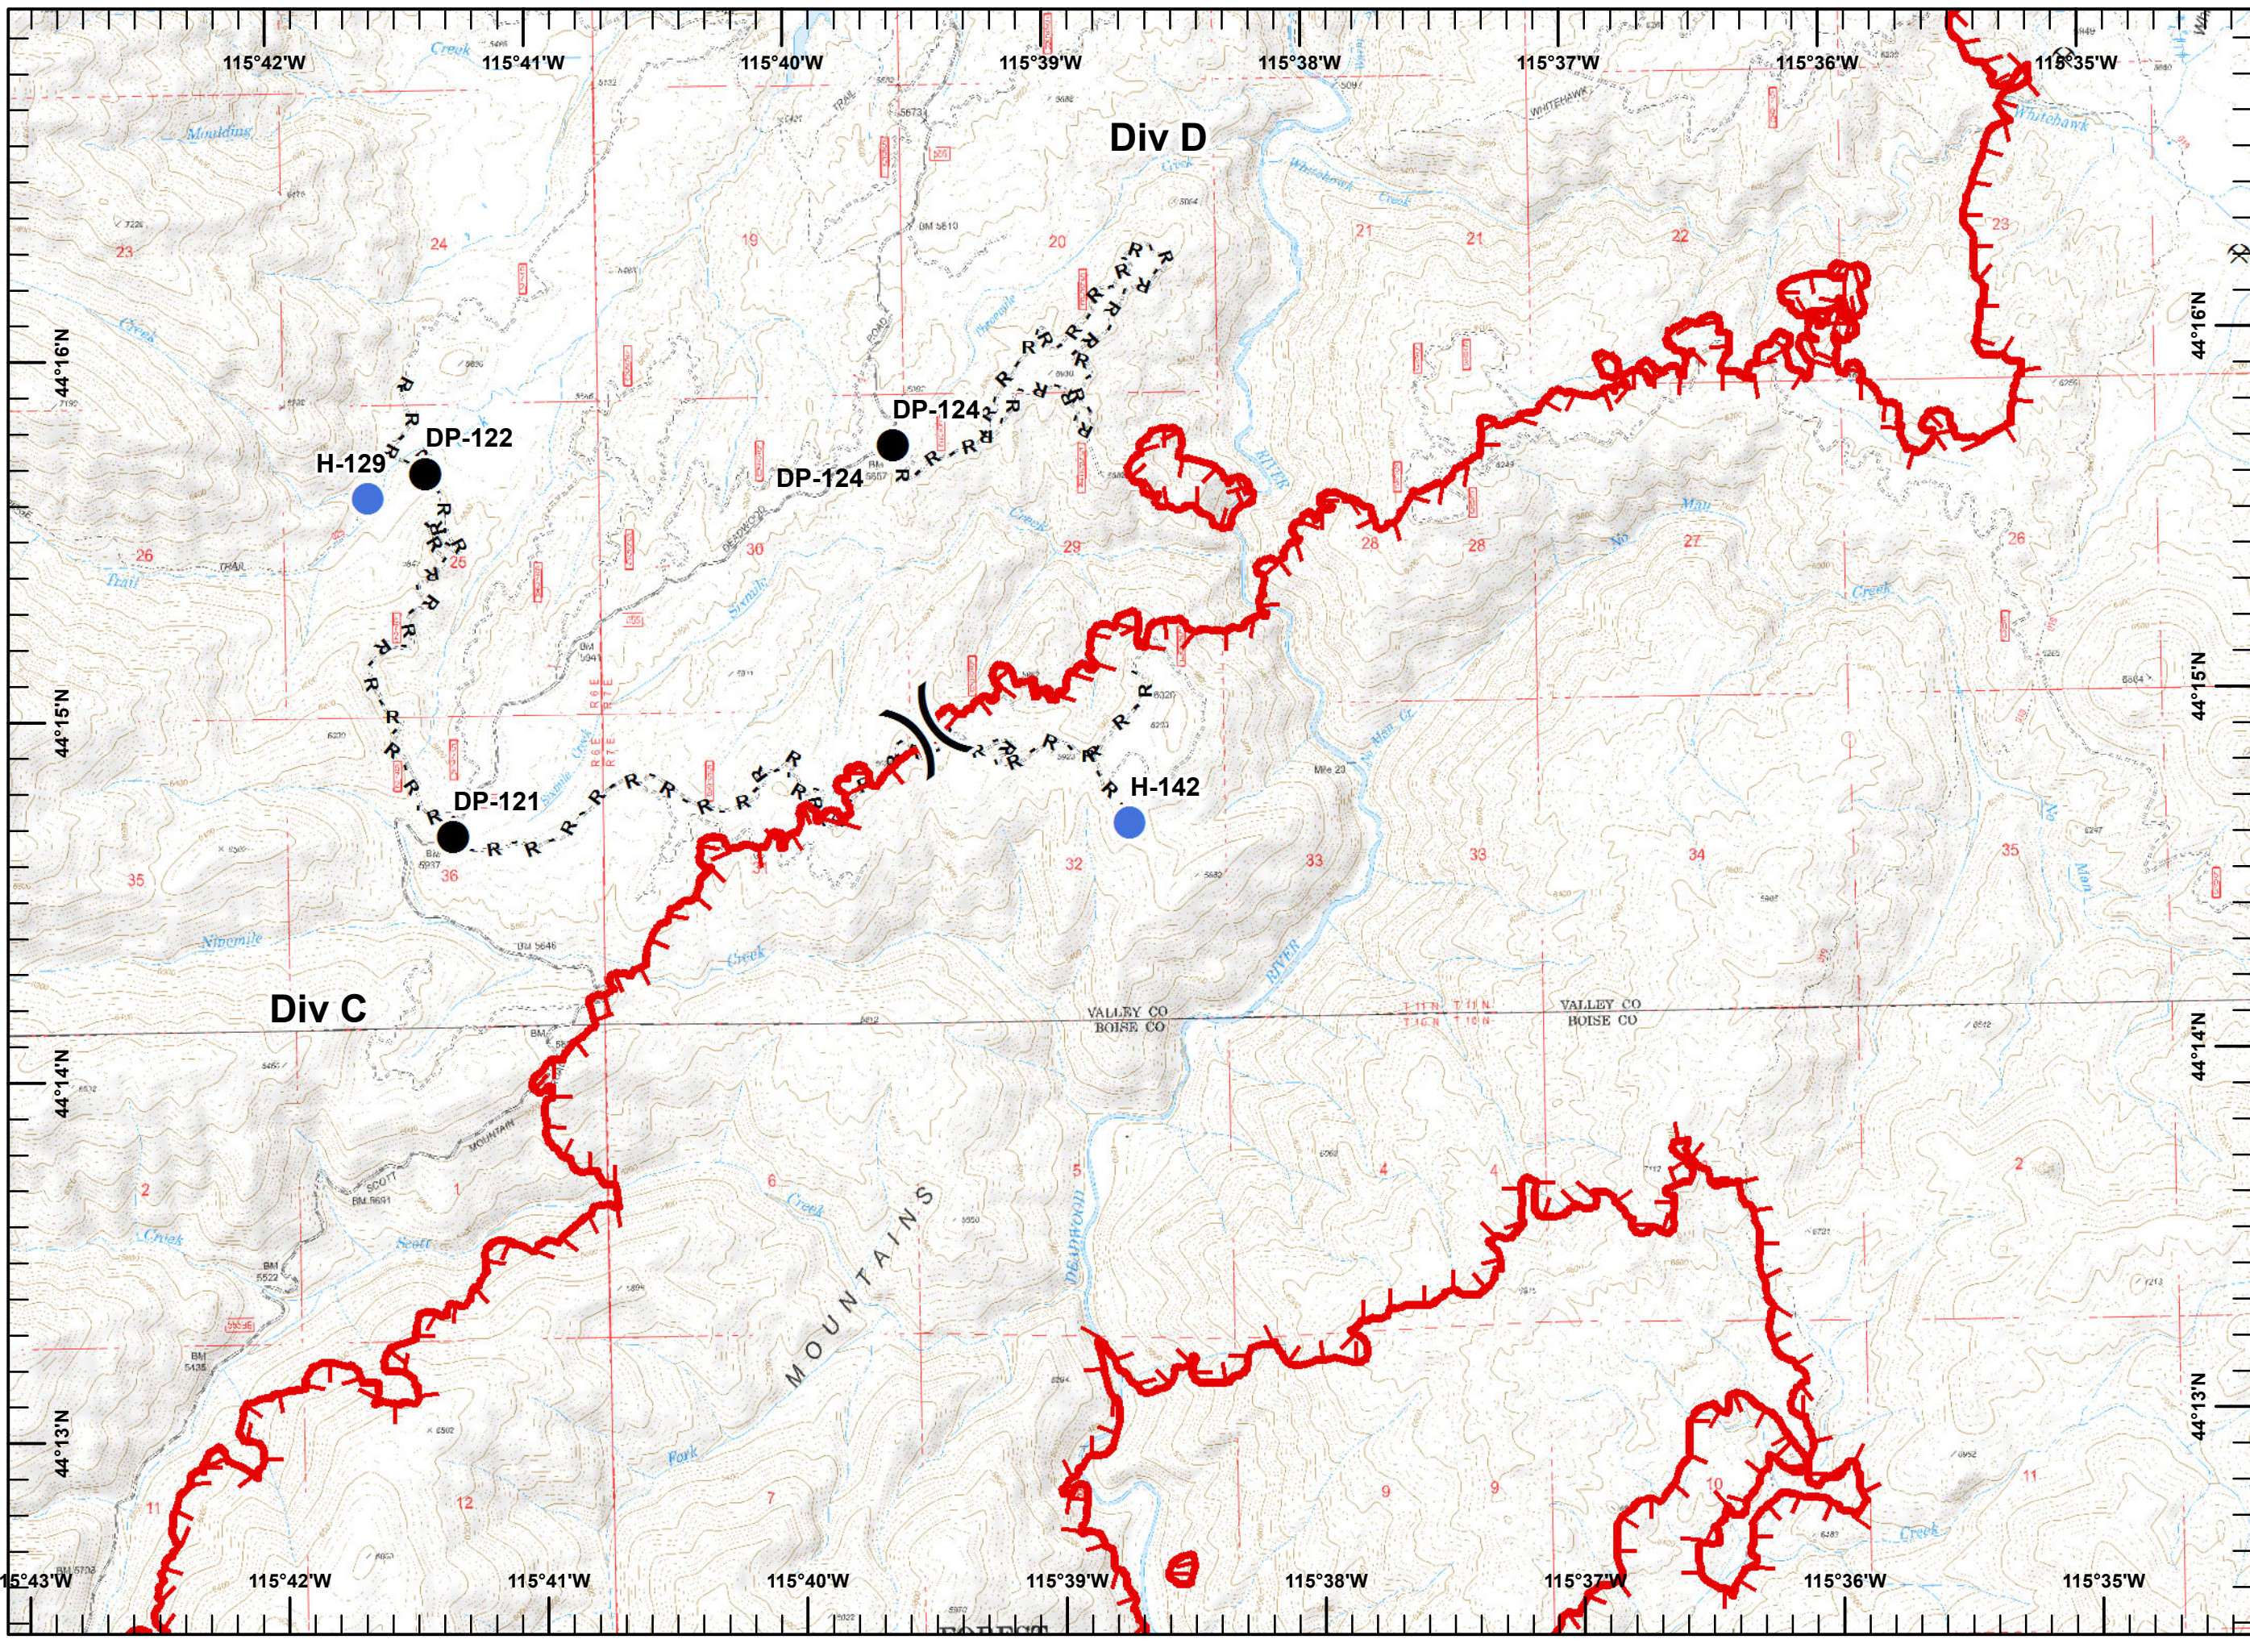

- Legend**
- Drop Point
 - Helispot
 - Pump
 - Safety Zone
 - Sling Site
 - Water Source
 - Hazard
 - Division Break
 - Branch Break

- Mine
- Completed Line
- Road as Completed Line
- Completed Dozer Line
- Hand Line
- Planned Fire Line

Pioneer Fire
ID-BOF-000539
09/07/16
0600

Legend

- Drop Point
- Helispot
- Mobile Weather Unit
- Pump
- Sling Site
- Water Source
- Mine
- Sites**
- Structure
- Uncontrolled Fire Edge
- Completed Line
- RRoad as Completed Line
- Completed Dozer Line
- HHand Line

Pioneer Fire
ID-BOF-000539
09/07/16
0600

Legend

- Drop Point
- Helispot
- P Pump
- ⚠ Hazard
- Uncontrolled Fire Edge
- RRoad as Completed Line

Legend

- Drop Point
- Helispot
- ⌋ Division Break
- ⌘ Mine
- ▬ Uncontrolled Fire Edge
- RRoad as Completed Line

Pioneer Fire
ID-BOF-000539
09/07/16
0600

Legend

- Drop Point
- WX Mobile Weather Unit
- 🏠 Lookout
- ⛏ Mine
- Sites
 - ▲ Structure
 - 🔴 Uncontrolled Fire Edge

Miles

Pioneer Fire
ID-BOF-000539
09/07/16
0600