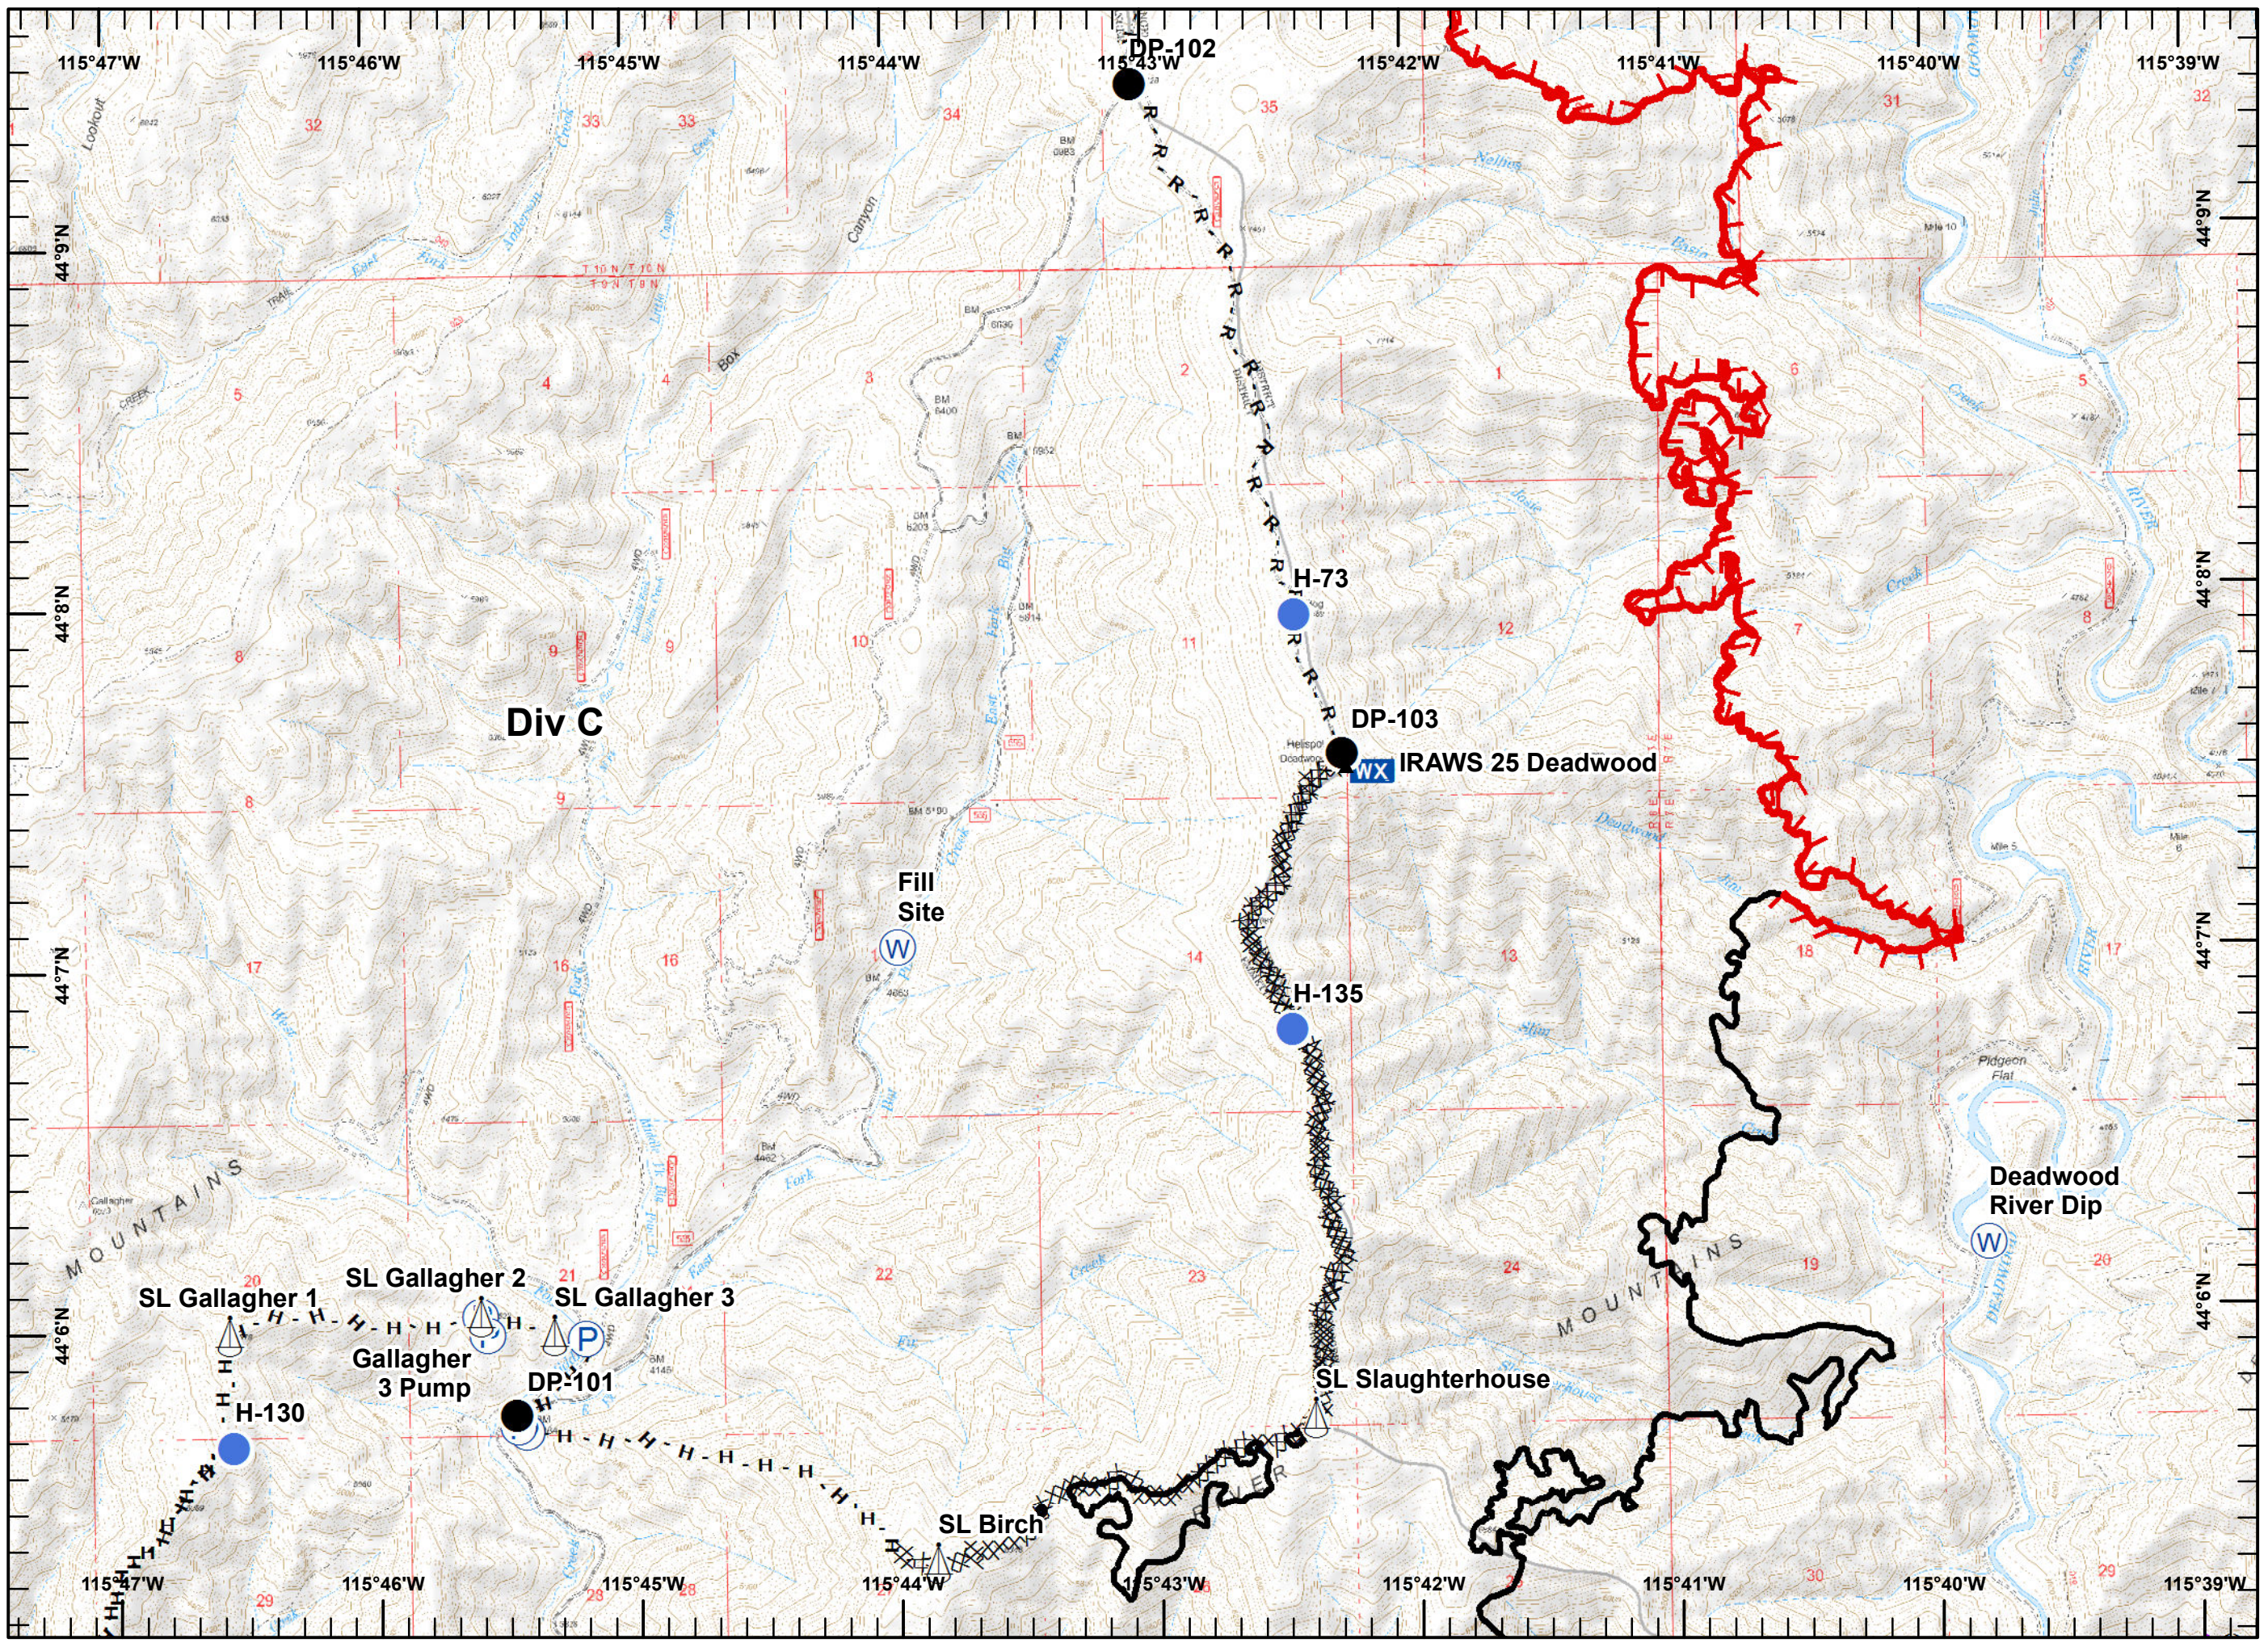

Legend

-  Drop Point
-  Helispot
-  Mobile Weather Unit
-  Pump
-  Sling Site
-  Water Source
-  Hazard
-  Division Break
-  Mine
-  Completed Line
-  RRoad as Completed Line
-  Completed Dozer Line
-  HHand Line
-  Proposed Dozer Line
-  Planned Fire Line
-  Highlighted Feature

- Legend**
- Drop Point
 - Helispot
 - Pump
 - Safety Zone
 - Sling Site
 - Water Source
 - Hazard
 - Division Break
 - Branch Break

- Mine
- Completed Line
- Road as Completed Line
- Completed Dozer Line
- Hand Line
- Planned Fire Line

Pioneer Fire
ID-BOF-000539
09/07/16
0600

Legend

- Drop Point
- Helispot
- Mobile Weather Unit
- Pump
- Sling Site
- Water Source
- Mine
- Sites**
- Structure
- Uncontrolled Fire Edge
- Completed Line
- RRoad as Completed Line
- Completed Dozer Line
- HHand Line

Pioneer Fire
ID-BOF-000539
09/07/16
0600

Legend

- Drop Point
- Helispot
- P Pump
- ⚠ Hazard
- Uncontrolled Fire Edge
- RRoad as Completed Line

Legend

- Drop Point
- Helispot
- ⌋ Division Break
- ⌘ Mine
- ▬ Uncontrolled Fire Edge
- RRoad as Completed Line