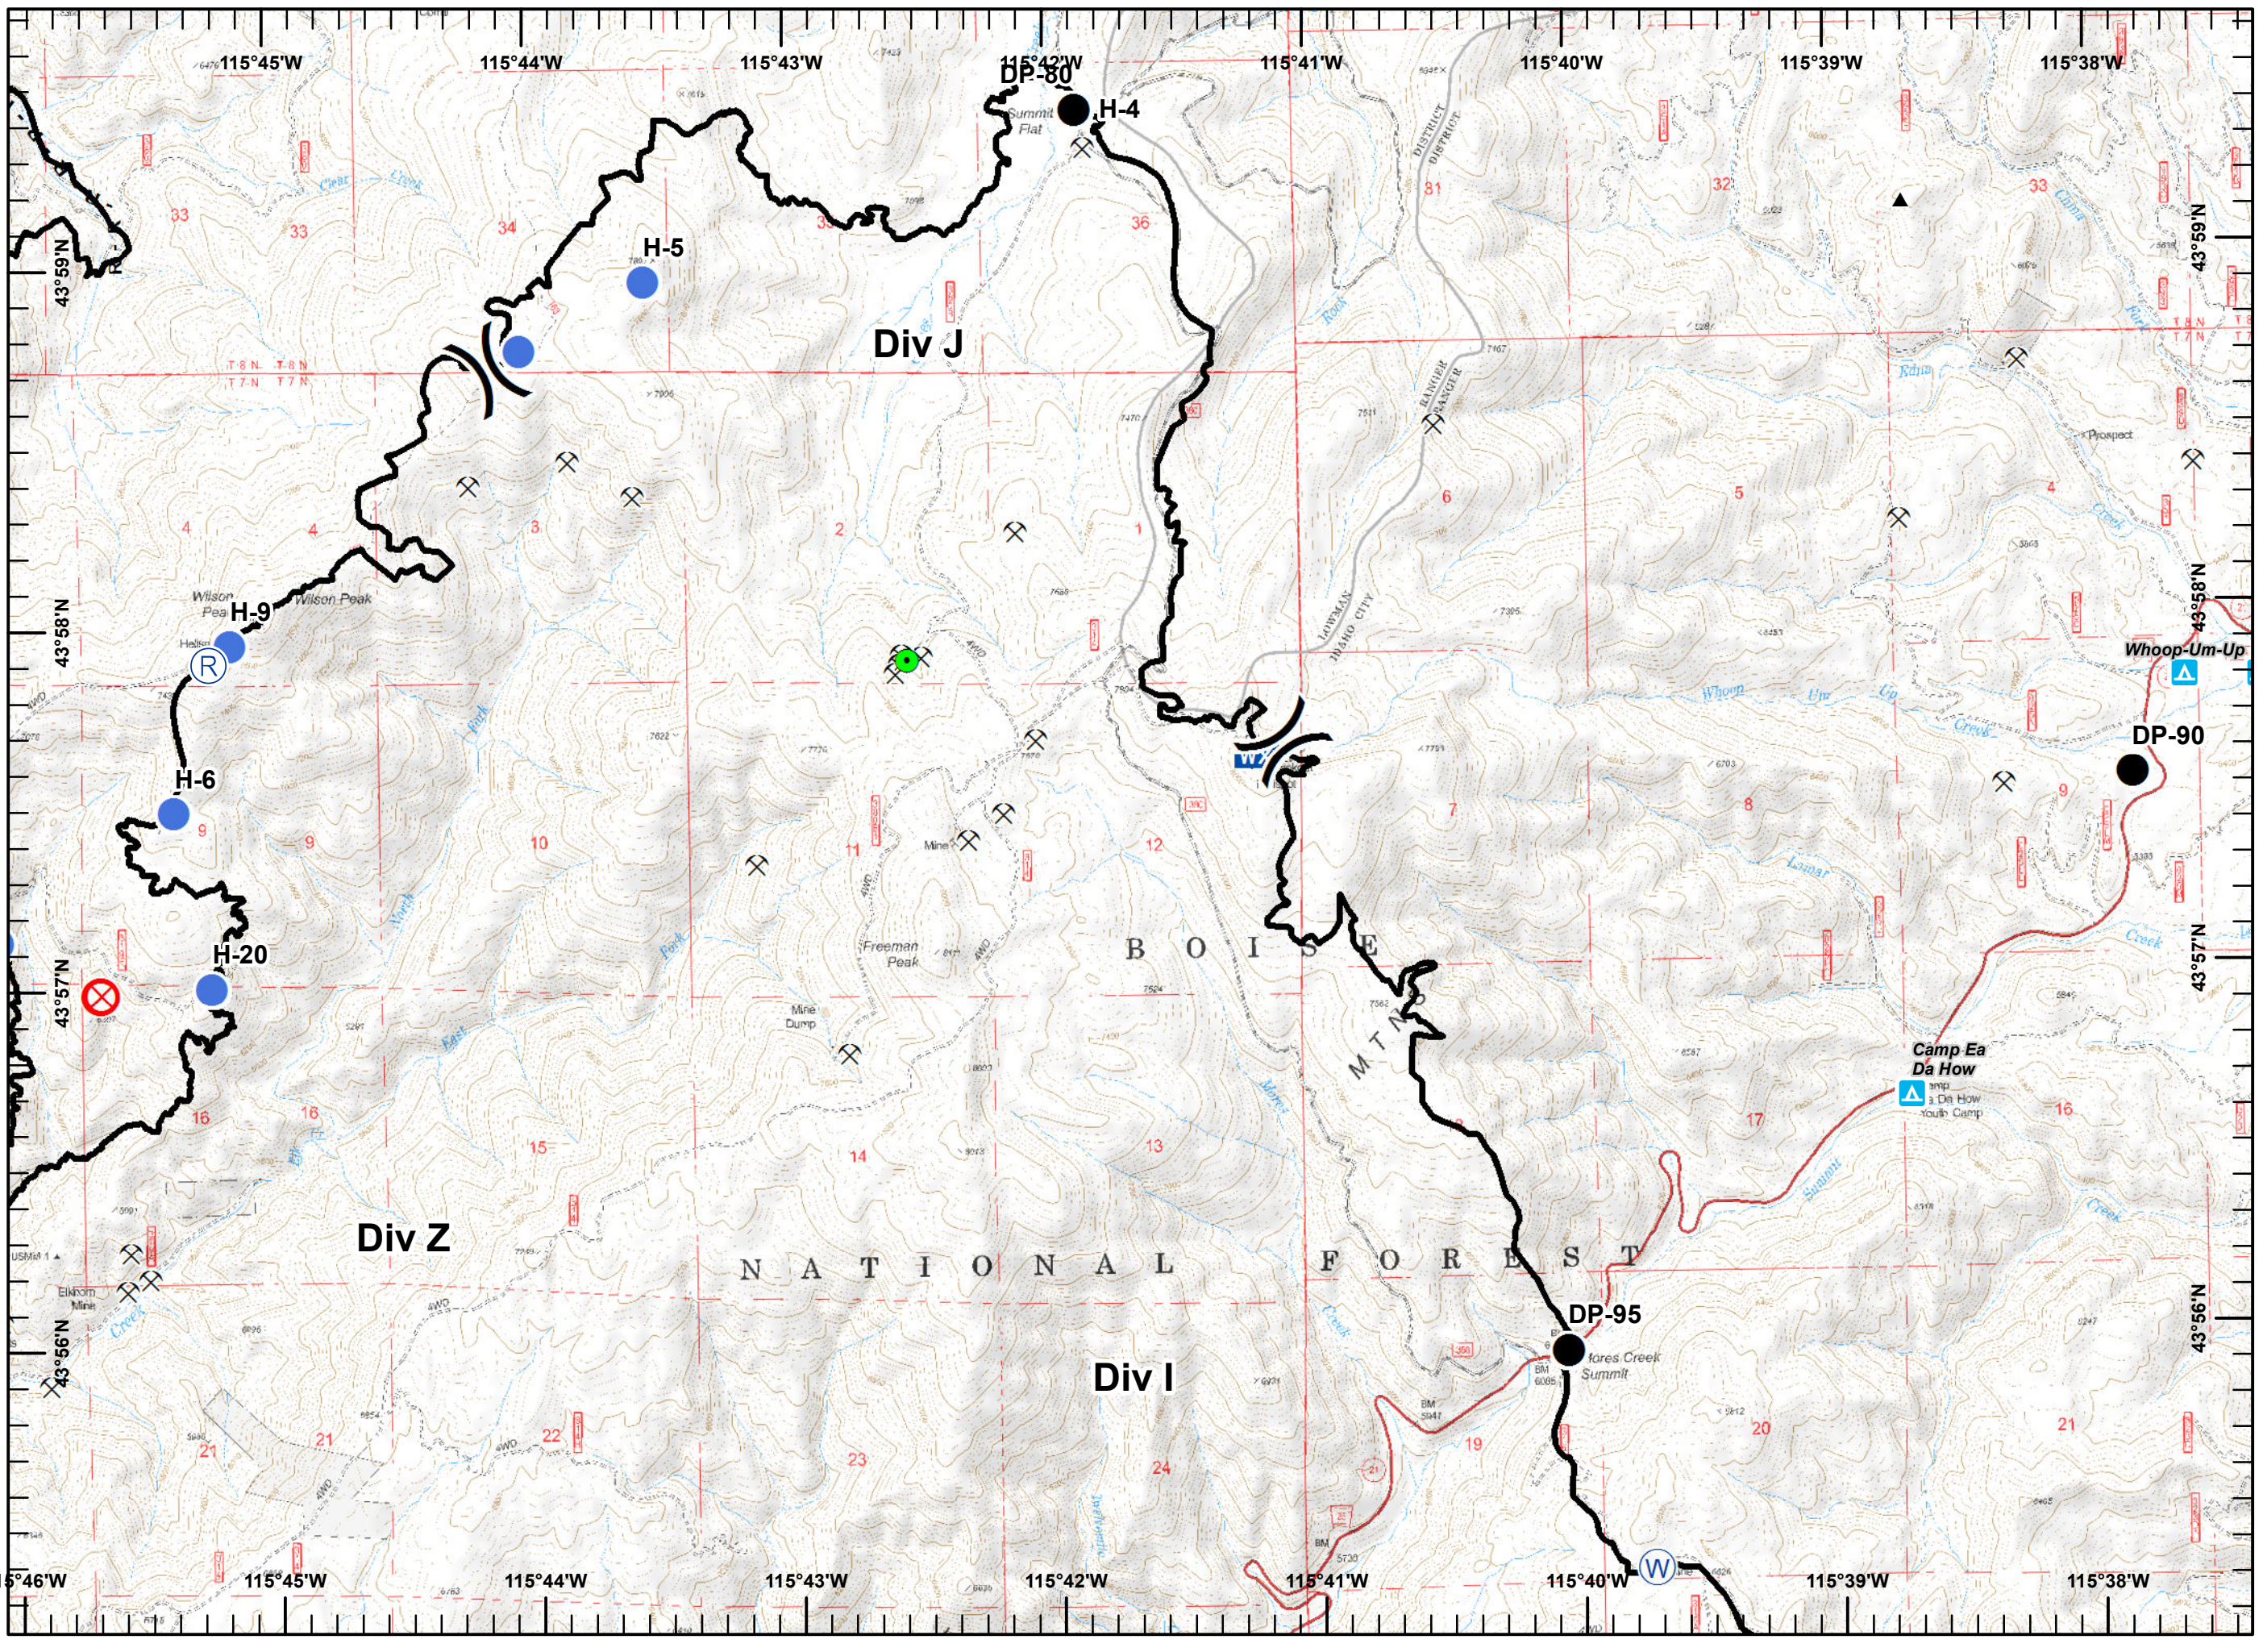

Pioneer Fire
ID-BOF-000539
09/07/16
0600

Legend

- Drop Point
- Helispot
- Mobile Weather Unit
- Pump
- Sling Site
- Water Source
- Mine
- Sites**
- Structure
- Uncontrolled Fire Edge
- Completed Line
- RRoad as Completed Line
- Completed Dozer Line
- HHand Line

Pioneer Fire
ID-BOF-000539
09/07/16
0600

Legend

-  Drop Point
-  Helispot
-  Highlighted Feature
-  Pump
-  Repeater
-  Sling Site
-  Water Source
-  Lookout
-  Mine
- Sites**
-  Structure
-  Uncontrolled Fire Edge
-  Completed Line
-  RRoad as Completed Line
-  Completed Dozer Line

Legend

- Drop Point
- Ⓡ Repeater
- Ⓜ Water Source
- ⌋ Division Break
- ⬠ Yurt
- ⓧ Mine
- Sites
- Ⓜ Campground
- Completed Line
- ⓧ Completed Dozer Line
- Hand Line

Legend

- Drop Point
- ⊗ Fire Origin
- Helispot
- Highlighted Feature
- WX Mobile Weather Unit
- W Water Source
- Division Break
- Mine Sites
- Campground
- ▲ Structure
- Completed Line
- R Road as Completed Line
- XX Completed Dozer Line

Pioneer Fire
ID-BOF-000539
09/07/16
0600

Legend

- Drop Point
- Fire Origin
- Helispot
- Water Source
- Division Break
- Mine
- Completed Line
- RRoad as Completed Line
- Completed Dozer Line
- HHand Line
- Highlighted Feature