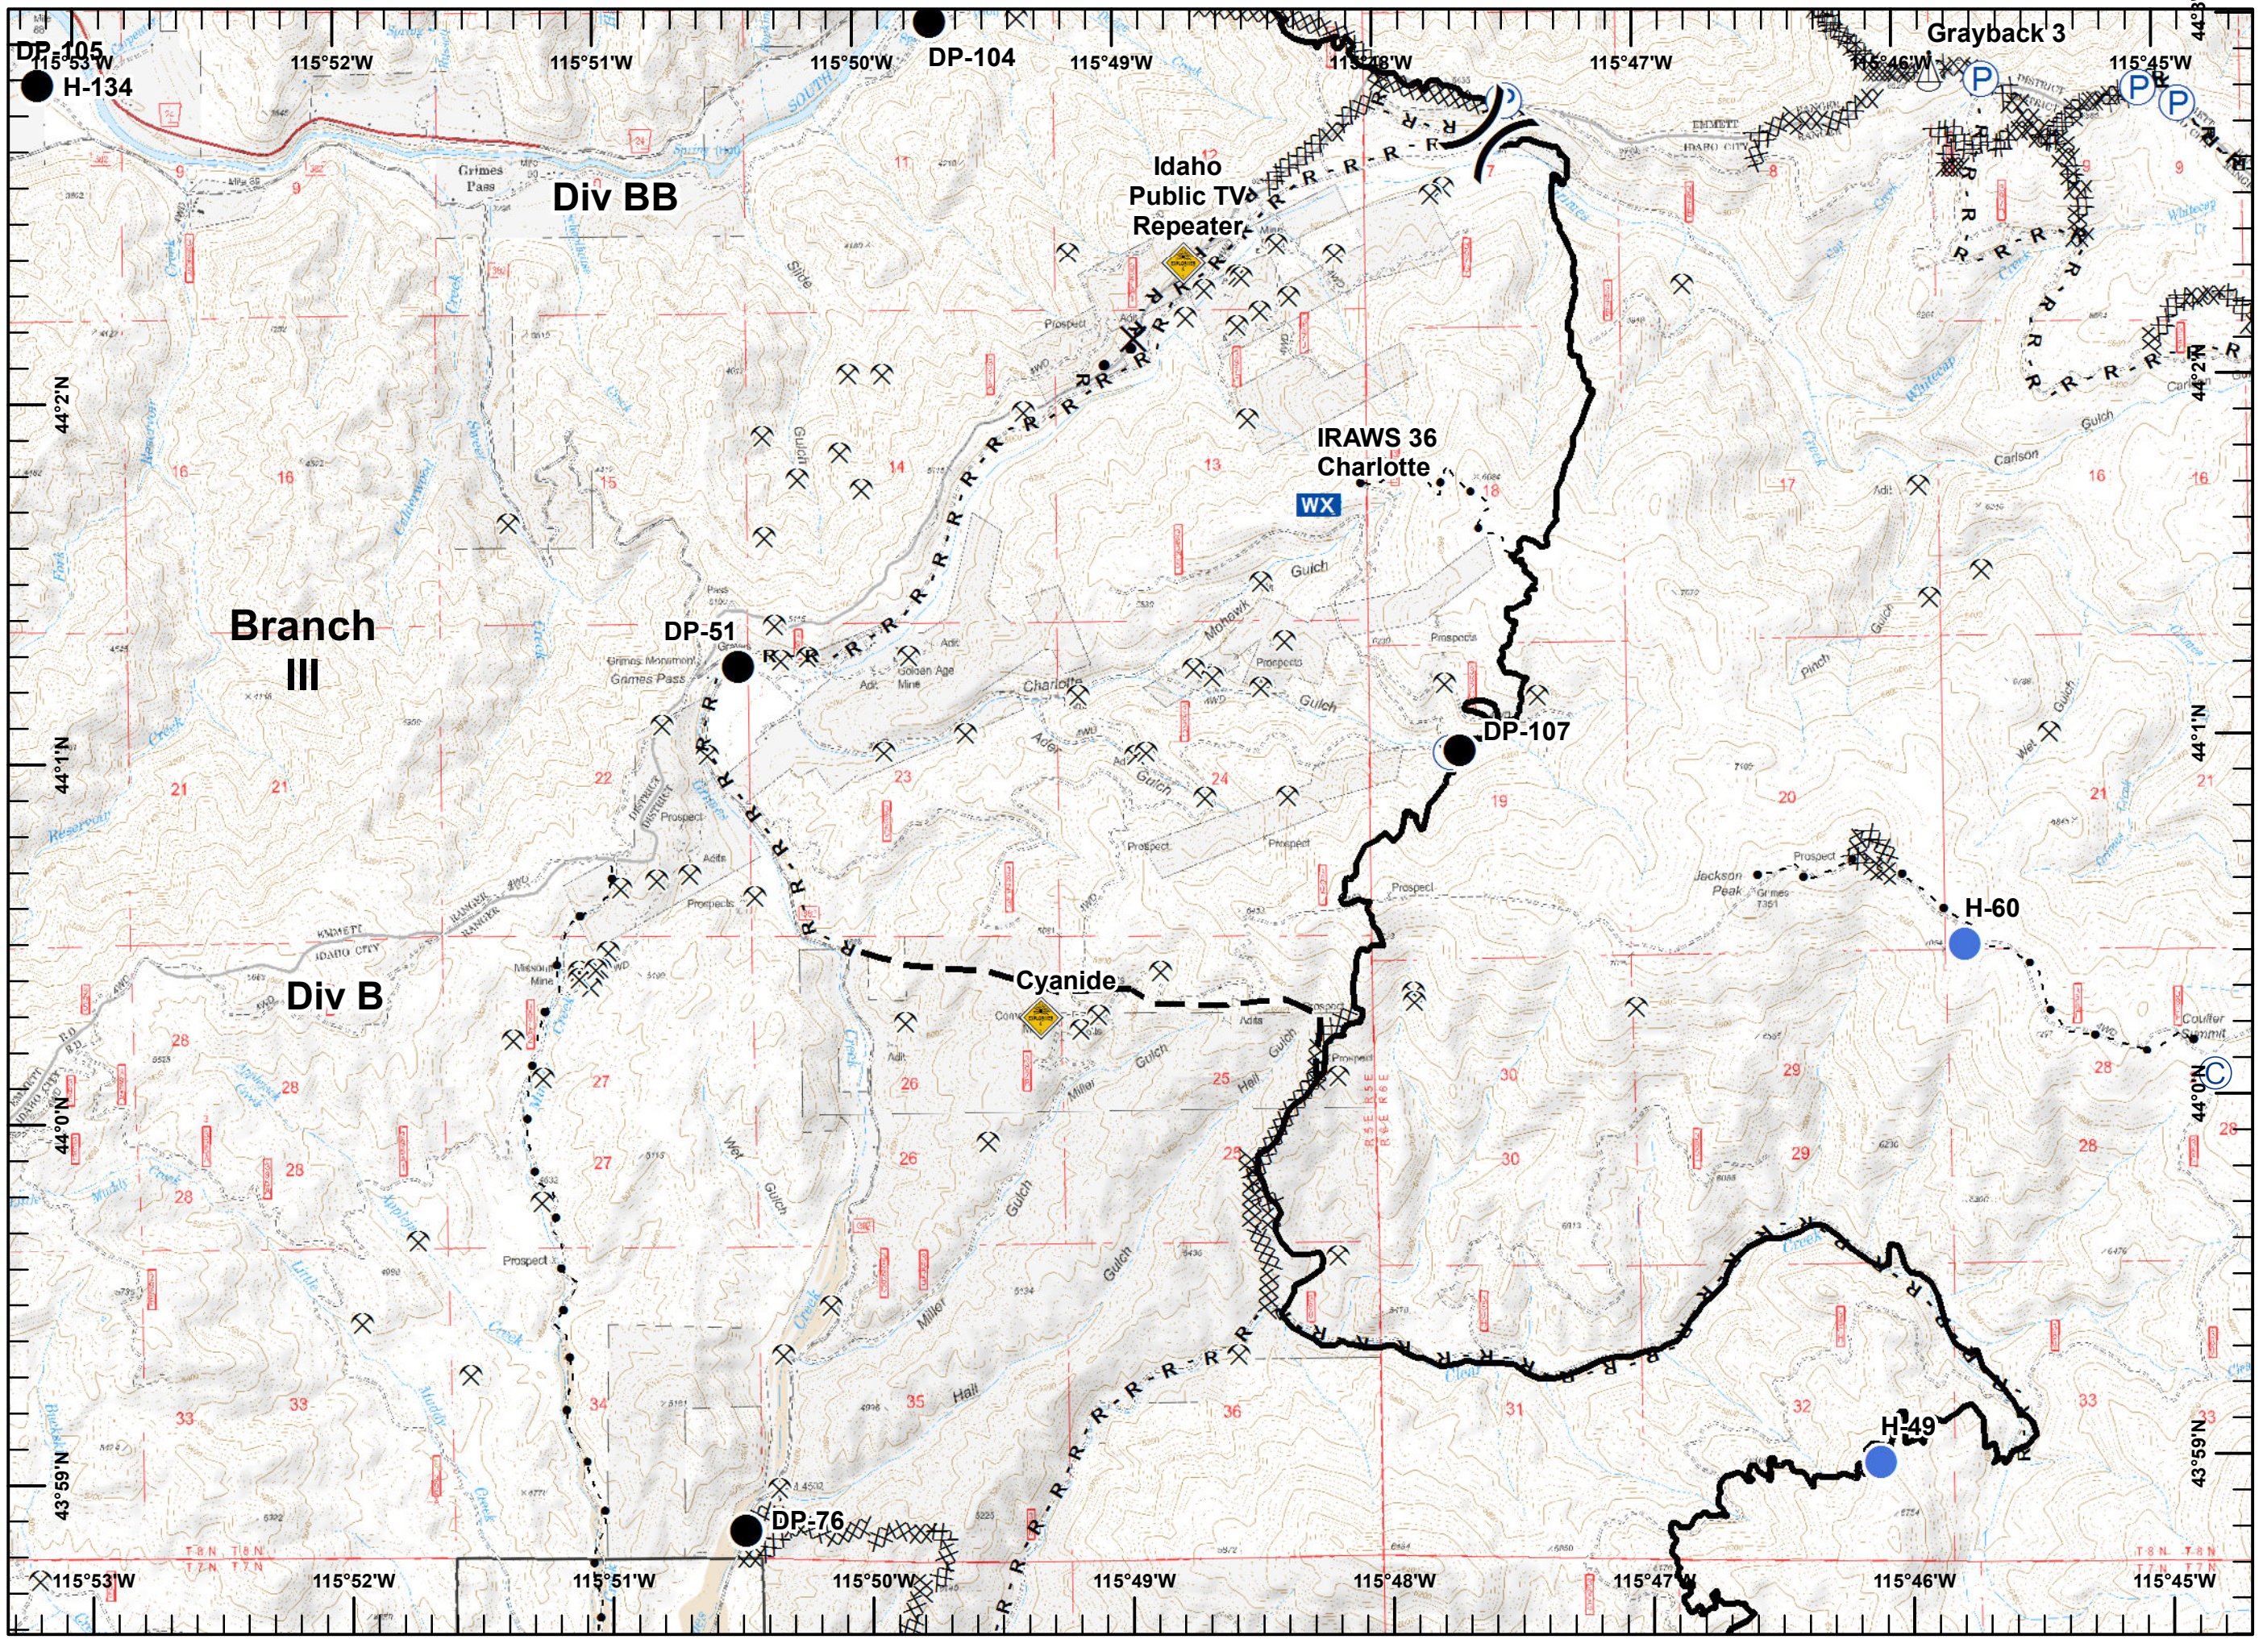

Legend

-  Drop Point
-  Helispot
-  Mobile Weather Unit
-  Pump
-  Sling Site
-  Water Source
-  Hazard
-  Division Break
-  Mine
-  Completed Line
-  RRoad as Completed Line
-  Completed Dozer Line
-  HHand Line
-  Proposed Dozer Line
-  Planned Fire Line
-  Highlighted Feature

- Legend**
- Drop Point
 - Helispot
 - Pump
 - Safety Zone
 - Sling Site
 - Water Source
 - Hazard
 - Division Break
 - Branch Break

- Mine
- Completed Line
- Road as Completed Line
- Completed Dozer Line
- Hand Line
- Planned Fire Line

Pioneer Fire
ID-BOF-000539
09/07/16
0600

Legend

- Drop Point
- Helispot
- Mobile Weather Unit
- Pump
- Sling Site
- Water Source
- Mine
- Sites**
- Structure
- Uncontrolled Fire Edge
- Completed Line
- RRoad as Completed Line
- Completed Dozer Line
- HHand Line

Pioneer Fire
ID-BOF-000539
09/07/16
0600

Legend

- Drop Point
- Helispot
- P Pump
- ⚠ Hazard
- Uncontrolled Fire Edge
- RRoad as Completed Line

Legend

- Drop Point
- Helispot
- ⌋ Division Break
- ⌘ Mine
- ▬ Uncontrolled Fire Edge
- RRoad as Completed Line