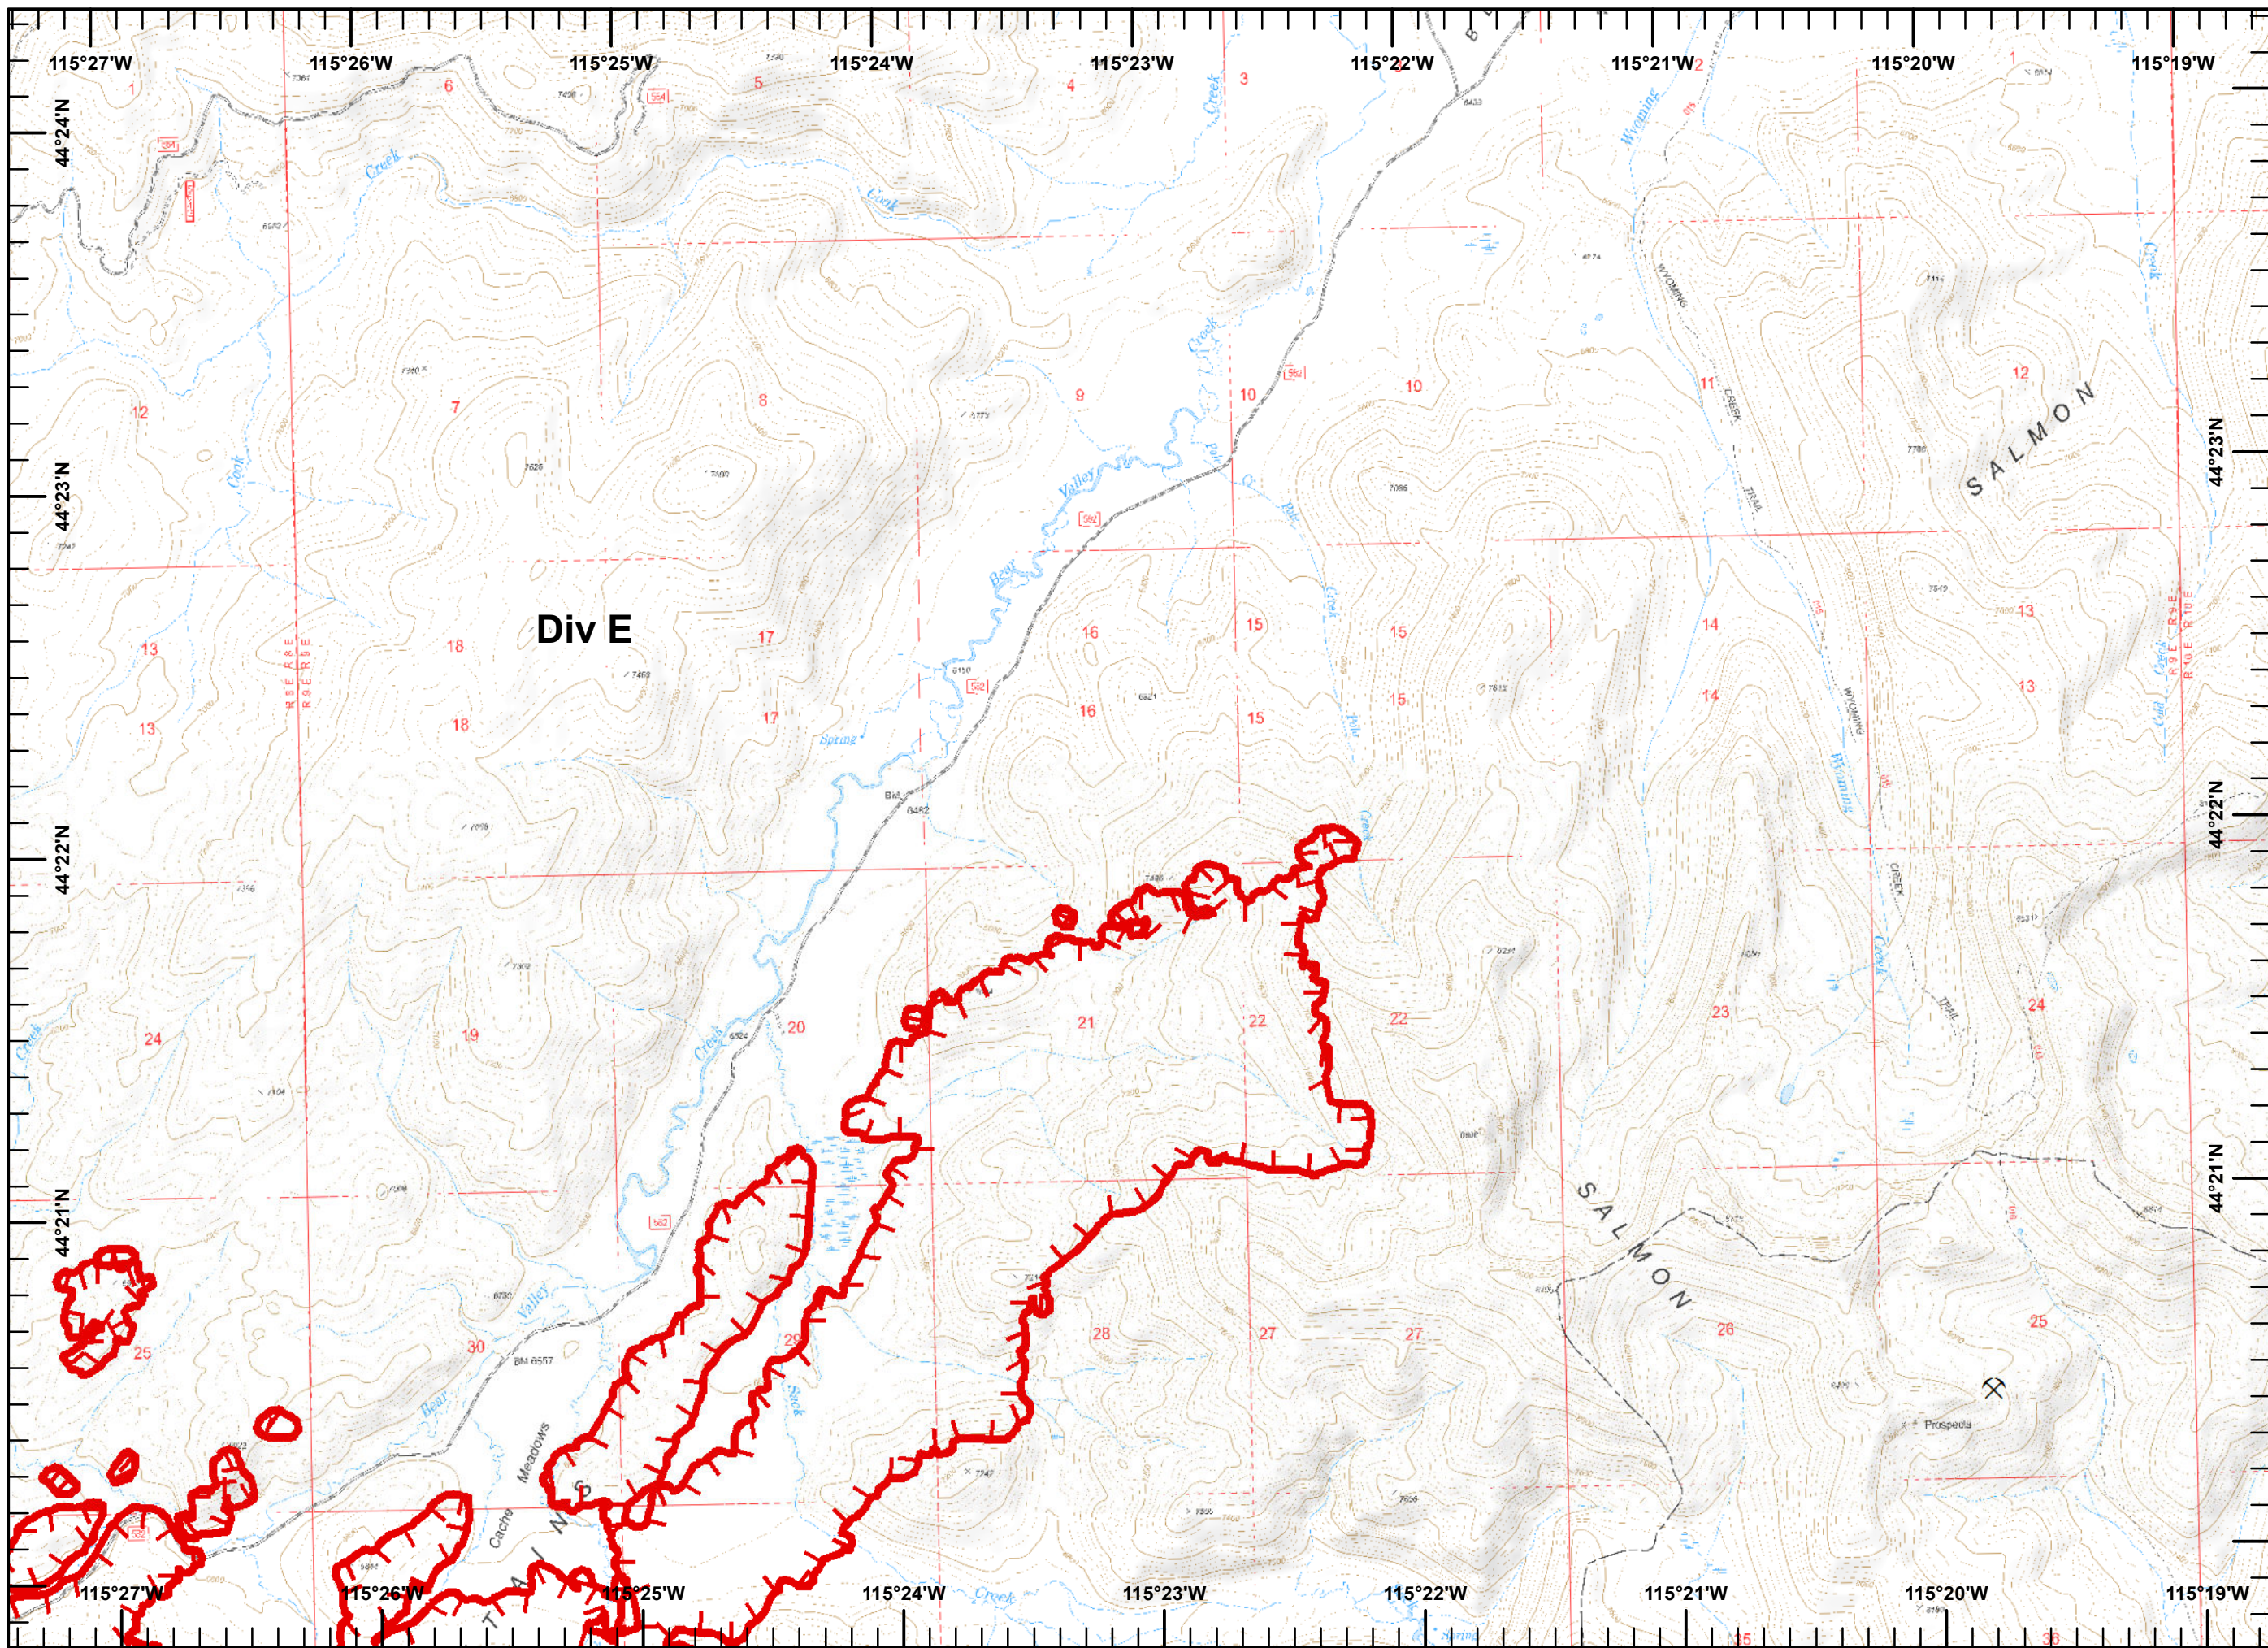

- Legend**
- Drop Point
 - Helispot
 - Pump
 - Safety Zone
 - Sling Site
 - Water Source
 - Hazard
 - Division Break
 - Branch Break

- Mine
- Completed Line
- Road as Completed Line
- Completed Dozer Line
- Hand Line
- Planned Fire Line

Pioneer Fire
ID-BOF-000539
09/07/16
0600

Legend

- Drop Point
- Helispot
- Mobile Weather Unit
- Pump
- Sling Site
- Water Source
- Mine
- Sites**
- Structure
- Uncontrolled Fire Edge
- Completed Line
- RRoad as Completed Line
- Completed Dozer Line
- HHand Line

Legend
Uncontrolled Fire Edge

Pioneer Fire
ID-BOF-000539
09/07/16
0600

Legend

- Mine
- Uncontrolled Fire Edge

Pioneer Fire
ID-BOF-000539
09/07/16
0600

Legend

Water Source

Mine

Uncontrolled Fire Edge
 Rough Fire

Pioneer Fire
ID-BOF-000539
09/07/16
0600

Legend

Repeater

Water Source

Division Break

Mine

Uncontrolled Fire Edge
 Rough Fire