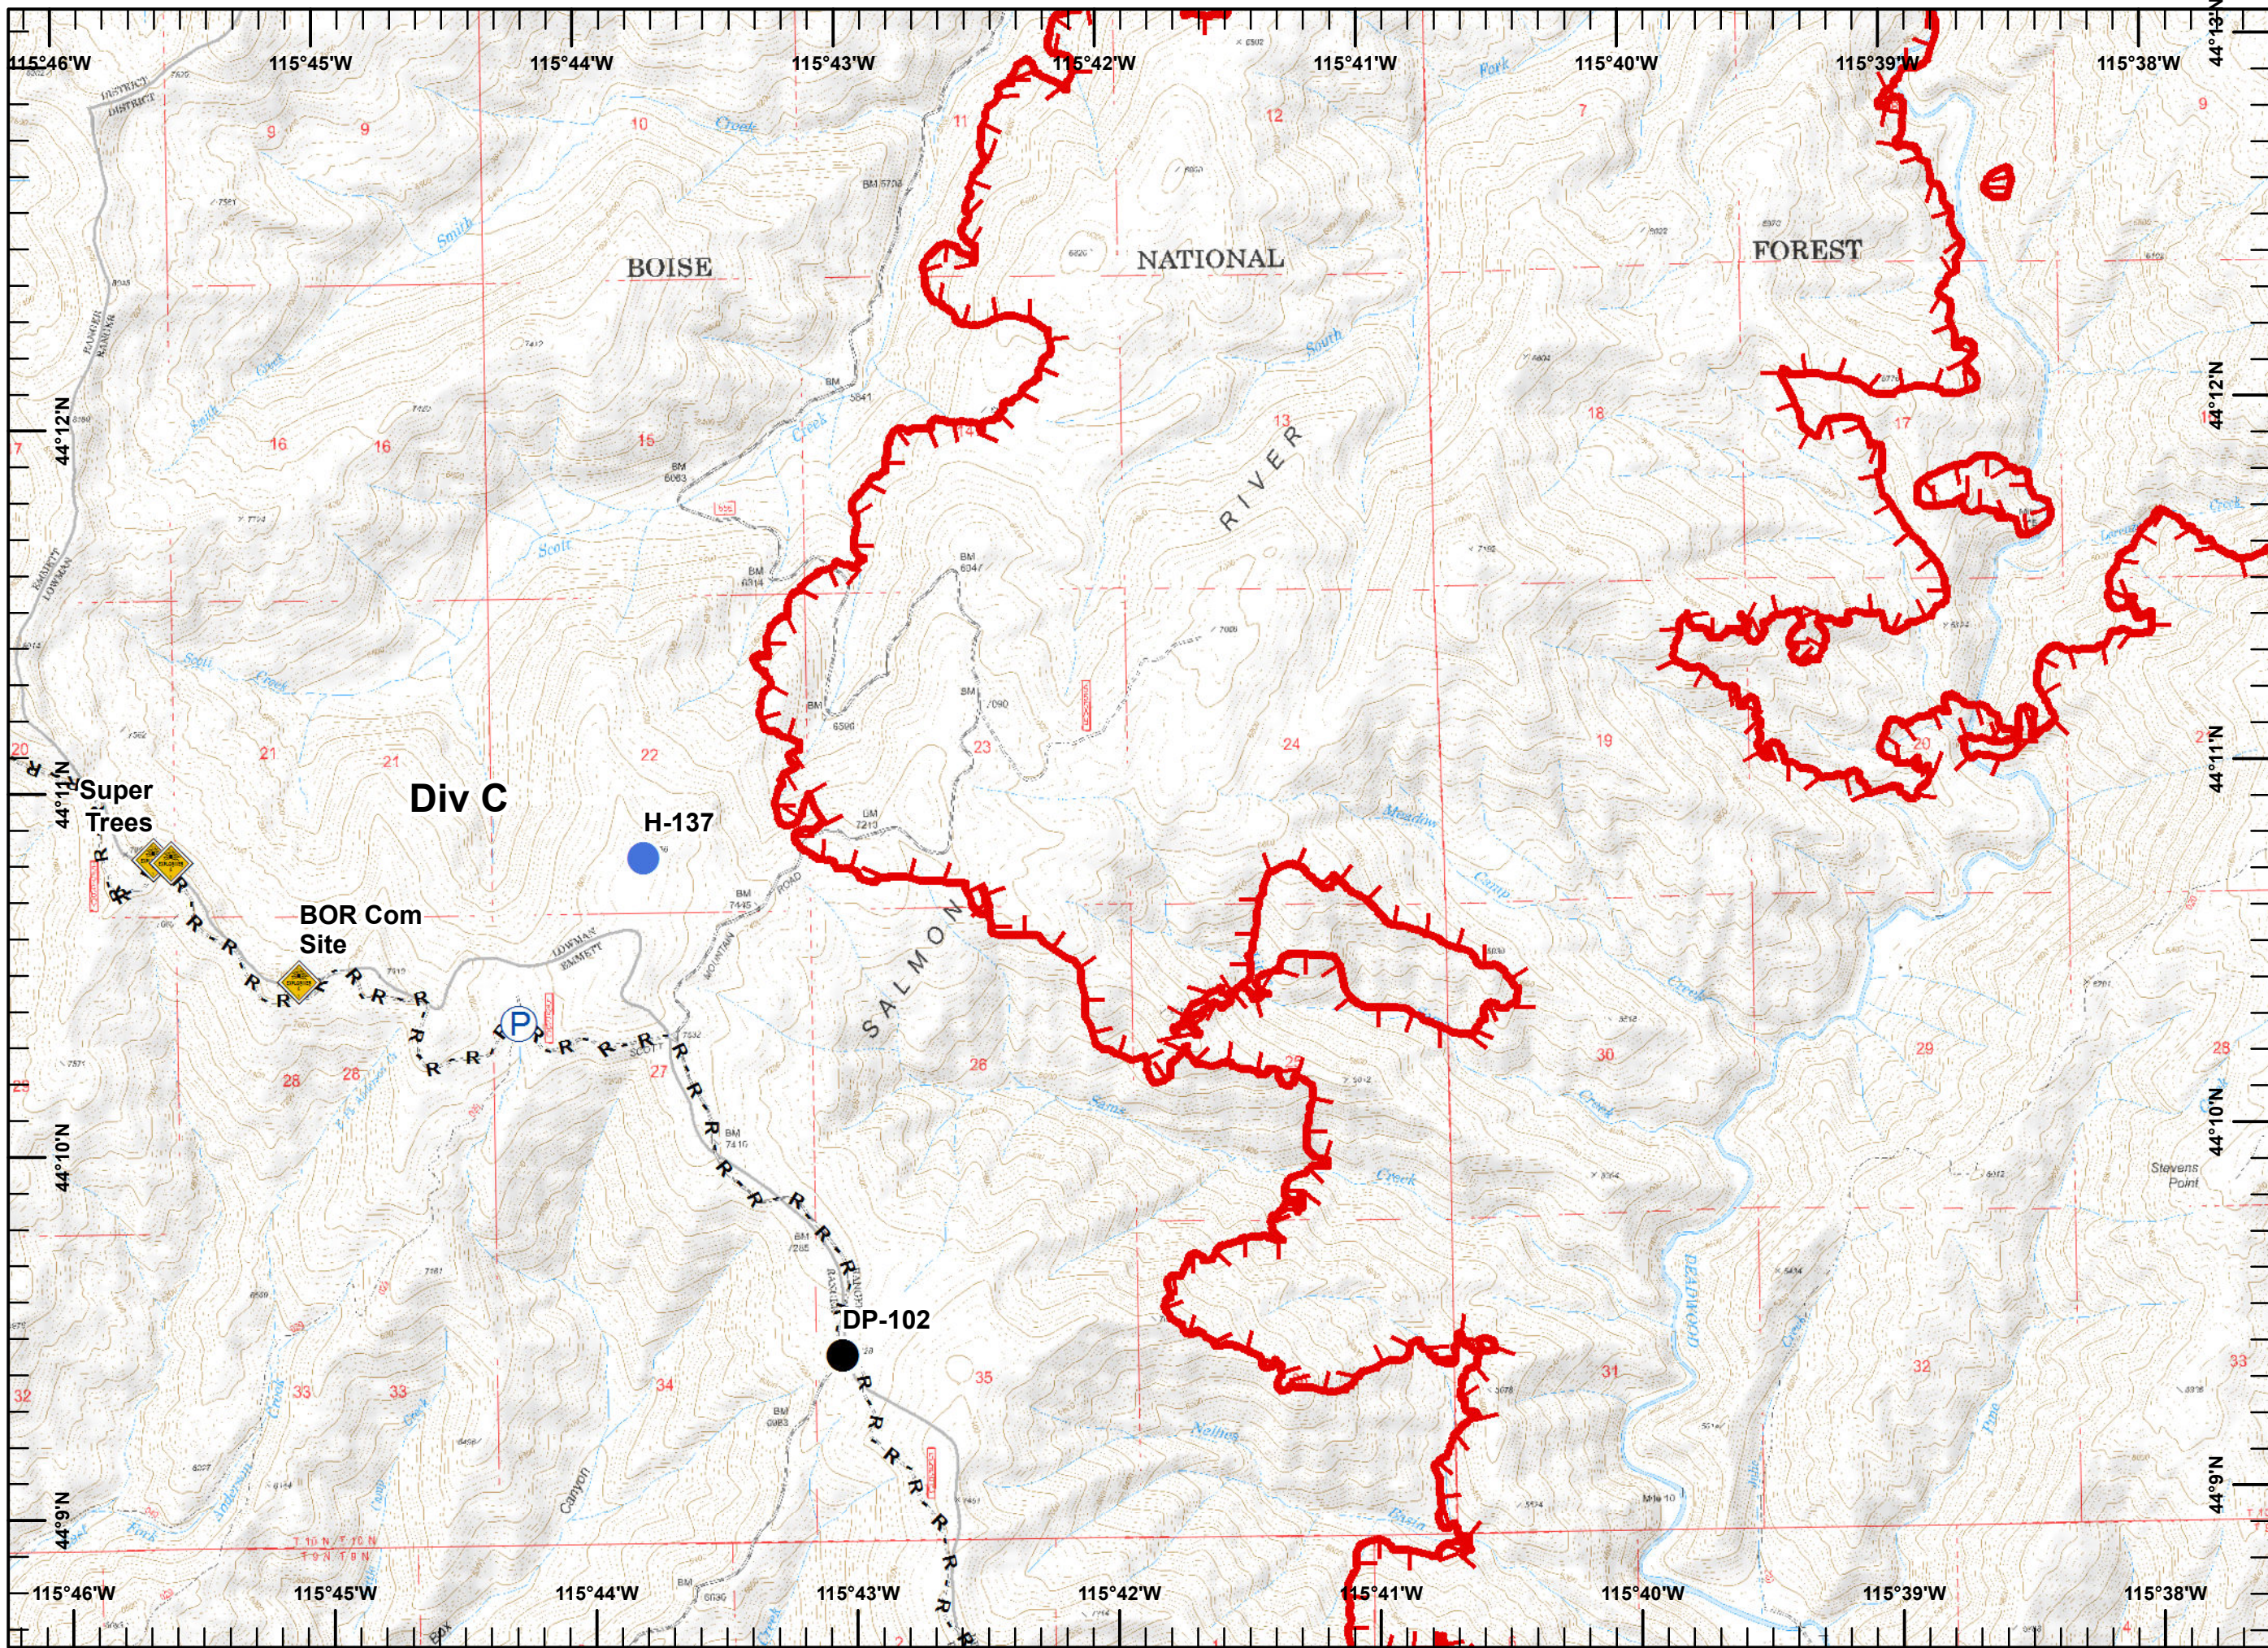

Legend

-  Drop Point
-  Helispot
-  Mobile Weather Unit
-  Pump
-  Sling Site
-  Water Source
-  Hazard
-  Division Break
-  Mine
-  Completed Line
-  RRoad as Completed Line
-  Completed Dozer Line
-  HHand Line
-  Proposed Dozer Line
-  Planned Fire Line
-  Highlighted Feature

- Legend**
- Drop Point
 - Helispot
 - Pump
 - Safety Zone
 - Sling Site
 - Water Source
 - Hazard
 - Division Break
 - Branch Break

- Mine
- Completed Line
- Road as Completed Line
- Completed Dozer Line
- Hand Line
- Planned Fire Line

Pioneer Fire
ID-BOF-000539
09/07/16
0600

Legend

- Drop Point
- Helispot
- Mobile Weather Unit
- Pump
- Sling Site
- Water Source
- Mine
- Sites**
- Structure
- Uncontrolled Fire Edge
- Completed Line
- RRoad as Completed Line
- Completed Dozer Line
- HHand Line

Pioneer Fire
ID-BOF-000539
09/07/16
0600

Legend

- Drop Point
- Helispot
- P Pump
- ⚠ Hazard
- Uncontrolled Fire Edge
- RRoad as Completed Line

Legend

- Drop Point
- Helispot
- ⌋ Division Break
- ⌘ Mine
- ▬ Uncontrolled Fire Edge
- RRoad as Completed Line