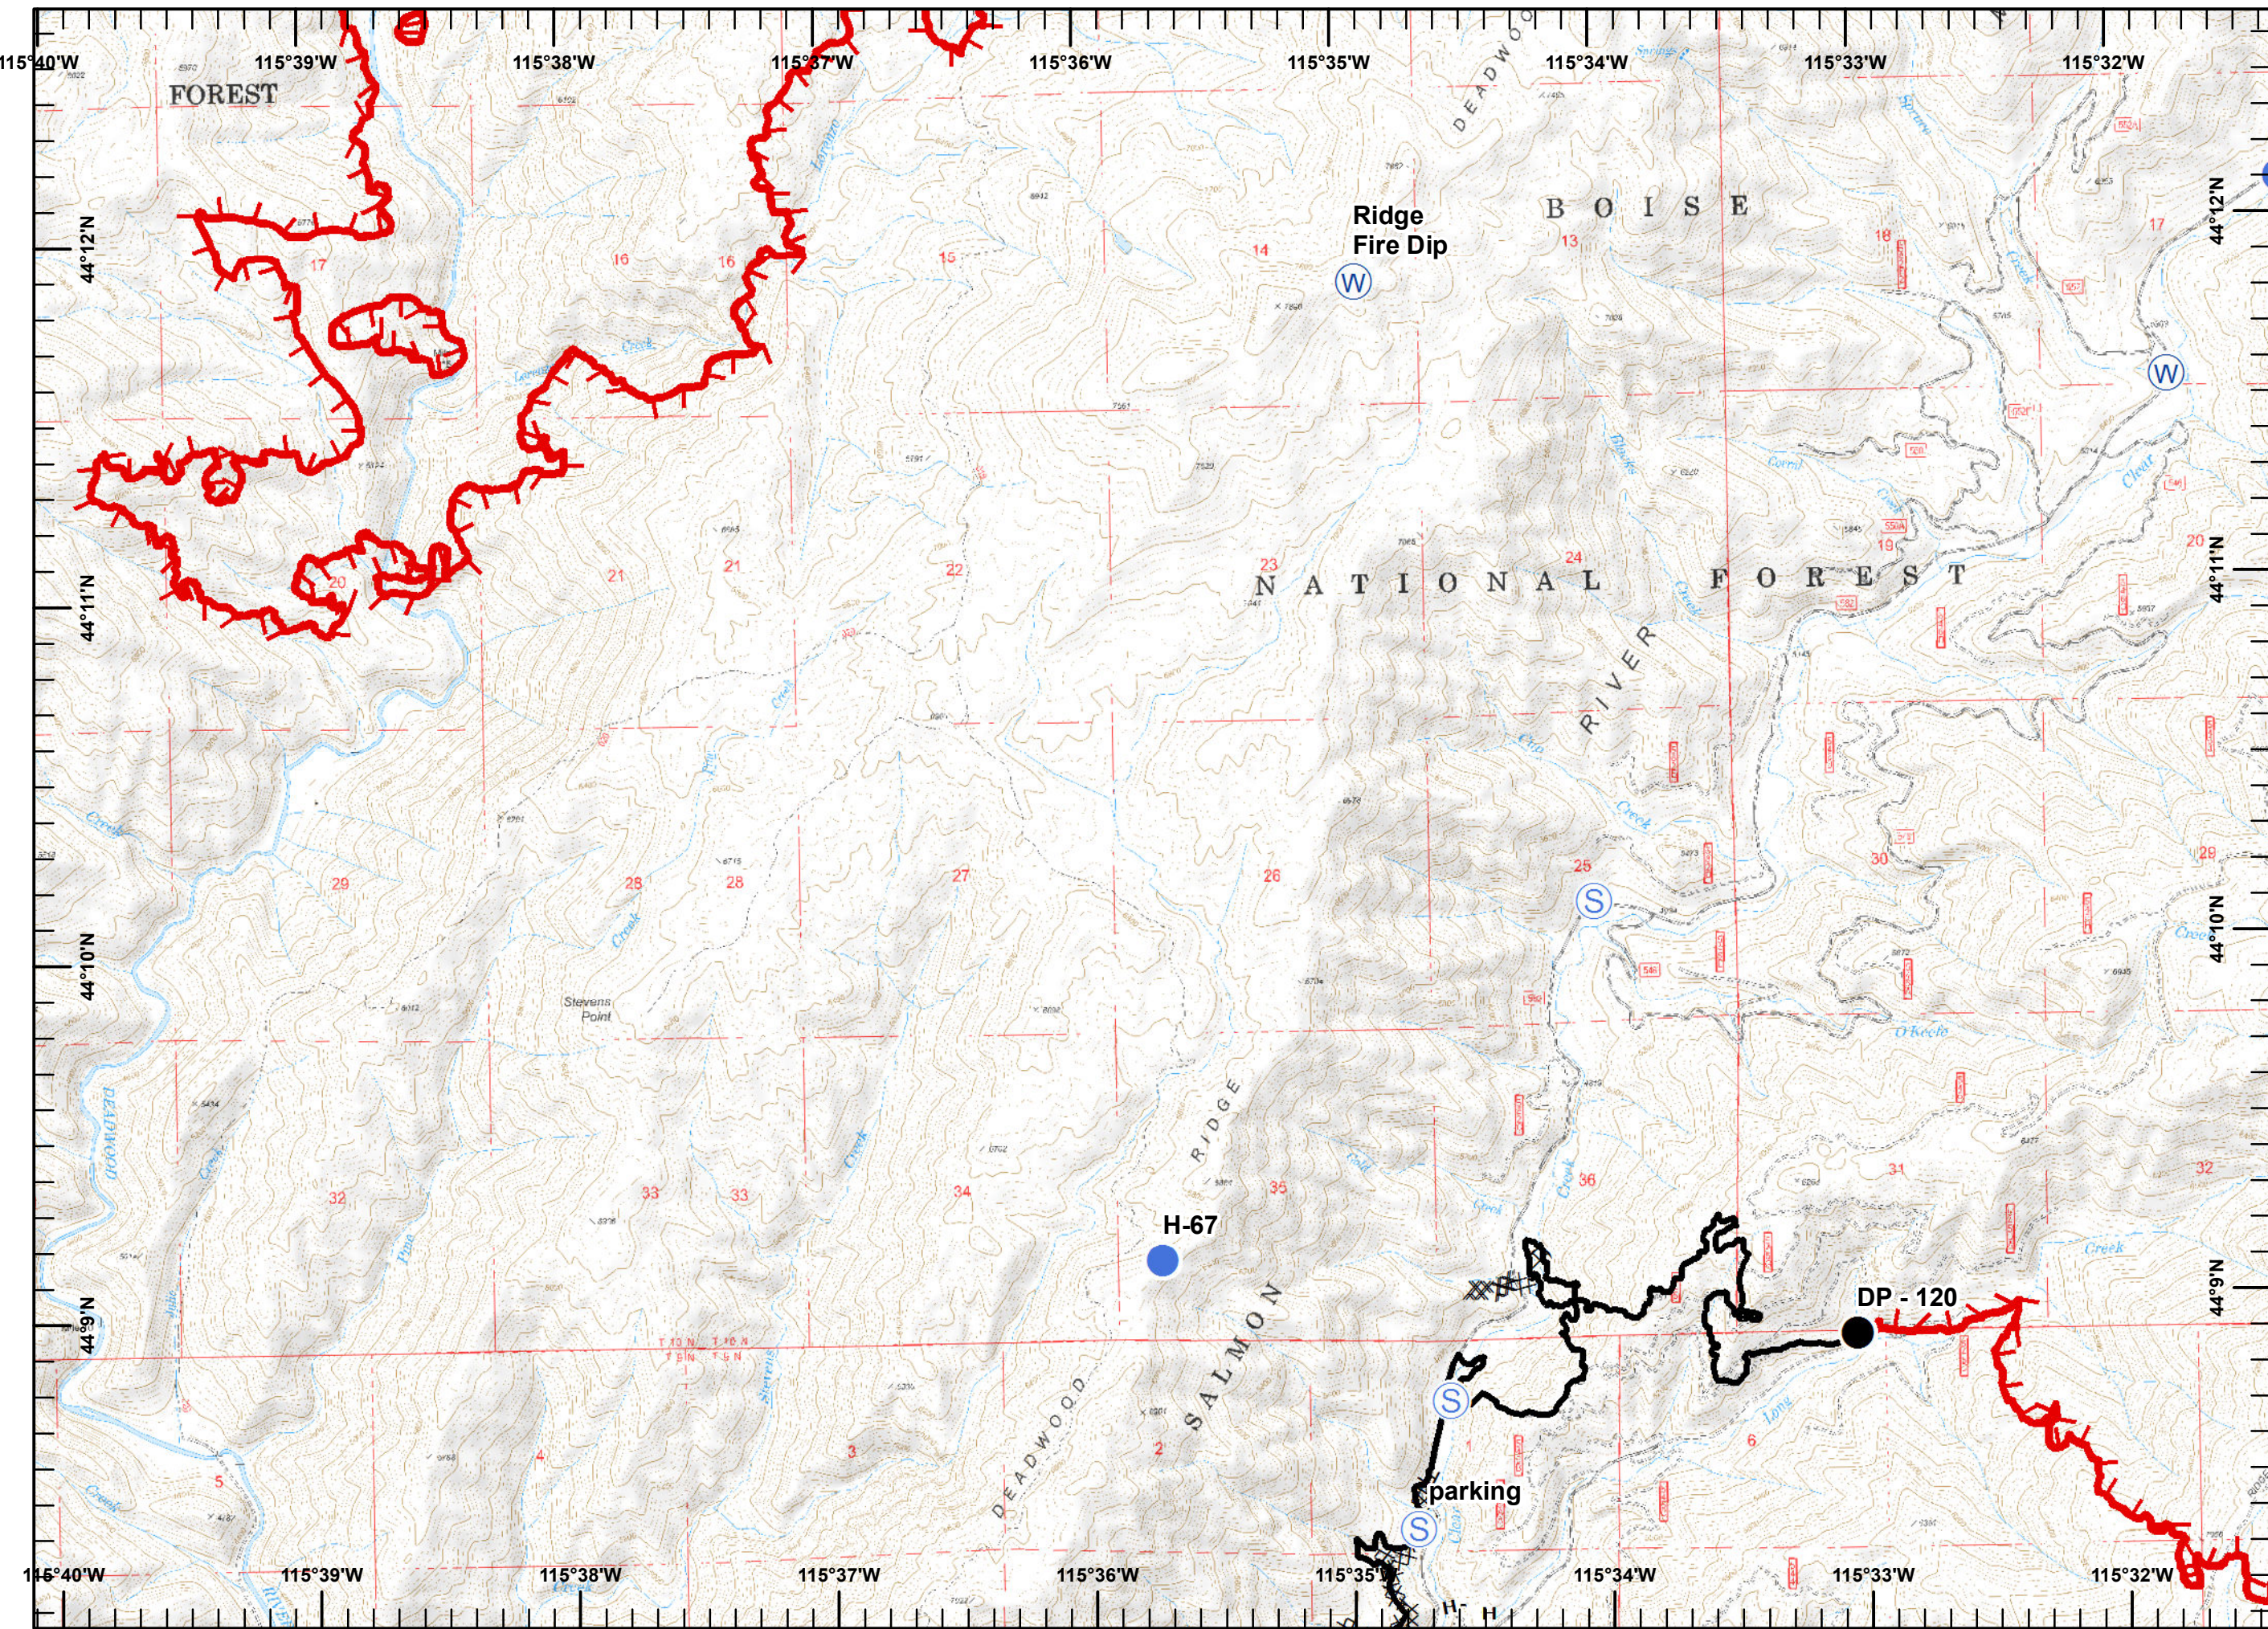

- Legend**
- Drop Point
 - Helispot
 - Pump
 - Safety Zone
 - Sling Site
 - Water Source
 - Hazard
 - Division Break
 - Branch Break

- Mine
- Completed Line
- Road as Completed Line
- Completed Dozer Line
- Hand Line
- Planned Fire Line

Pioneer Fire
ID-BOF-000539
09/07/16
0600

Legend

- Drop Point
- Helispot
- Mobile Weather Unit
- Pump
- Sling Site
- Water Source
- Mine
- Sites**
- Structure
- Uncontrolled Fire Edge
- Completed Line
- RRoad as Completed Line
- Completed Dozer Line
- HHand Line

Miles

Pioneer Fire
ID-BOF-000539
09/07/16
0600

Legend

- Drop Point
- Helispot
- Ⓜ Water Source
- ⓧ Mine
- ▬ Uncontrolled Fire Edge
- Completed Line

Pioneer Fire
ID-BOF-000539
09/07/16
0600

Legend

-  Drop Point
-  Helispot
-  Staging Area
-  Water Source
-  Mine
-  Uncontrolled Fire Edge
-  Completed Line
-  Completed Dozer Line
-  Hand Line

Pioneer Fire
ID-BOF-000539
09/07/16
0600

Legend

- Camp
- Drop Point
- Helispot
- Highlighted Feature
- Mobile Weather Unit
- Sling Site
- Staging Area
- Water Source
- Mine
- Sites**
- Campground
- Uncontrolled Fire Edge
- Completed Line
- Completed Dozer Line
- Hand Line
- Plow Line
- Aerial Hazard