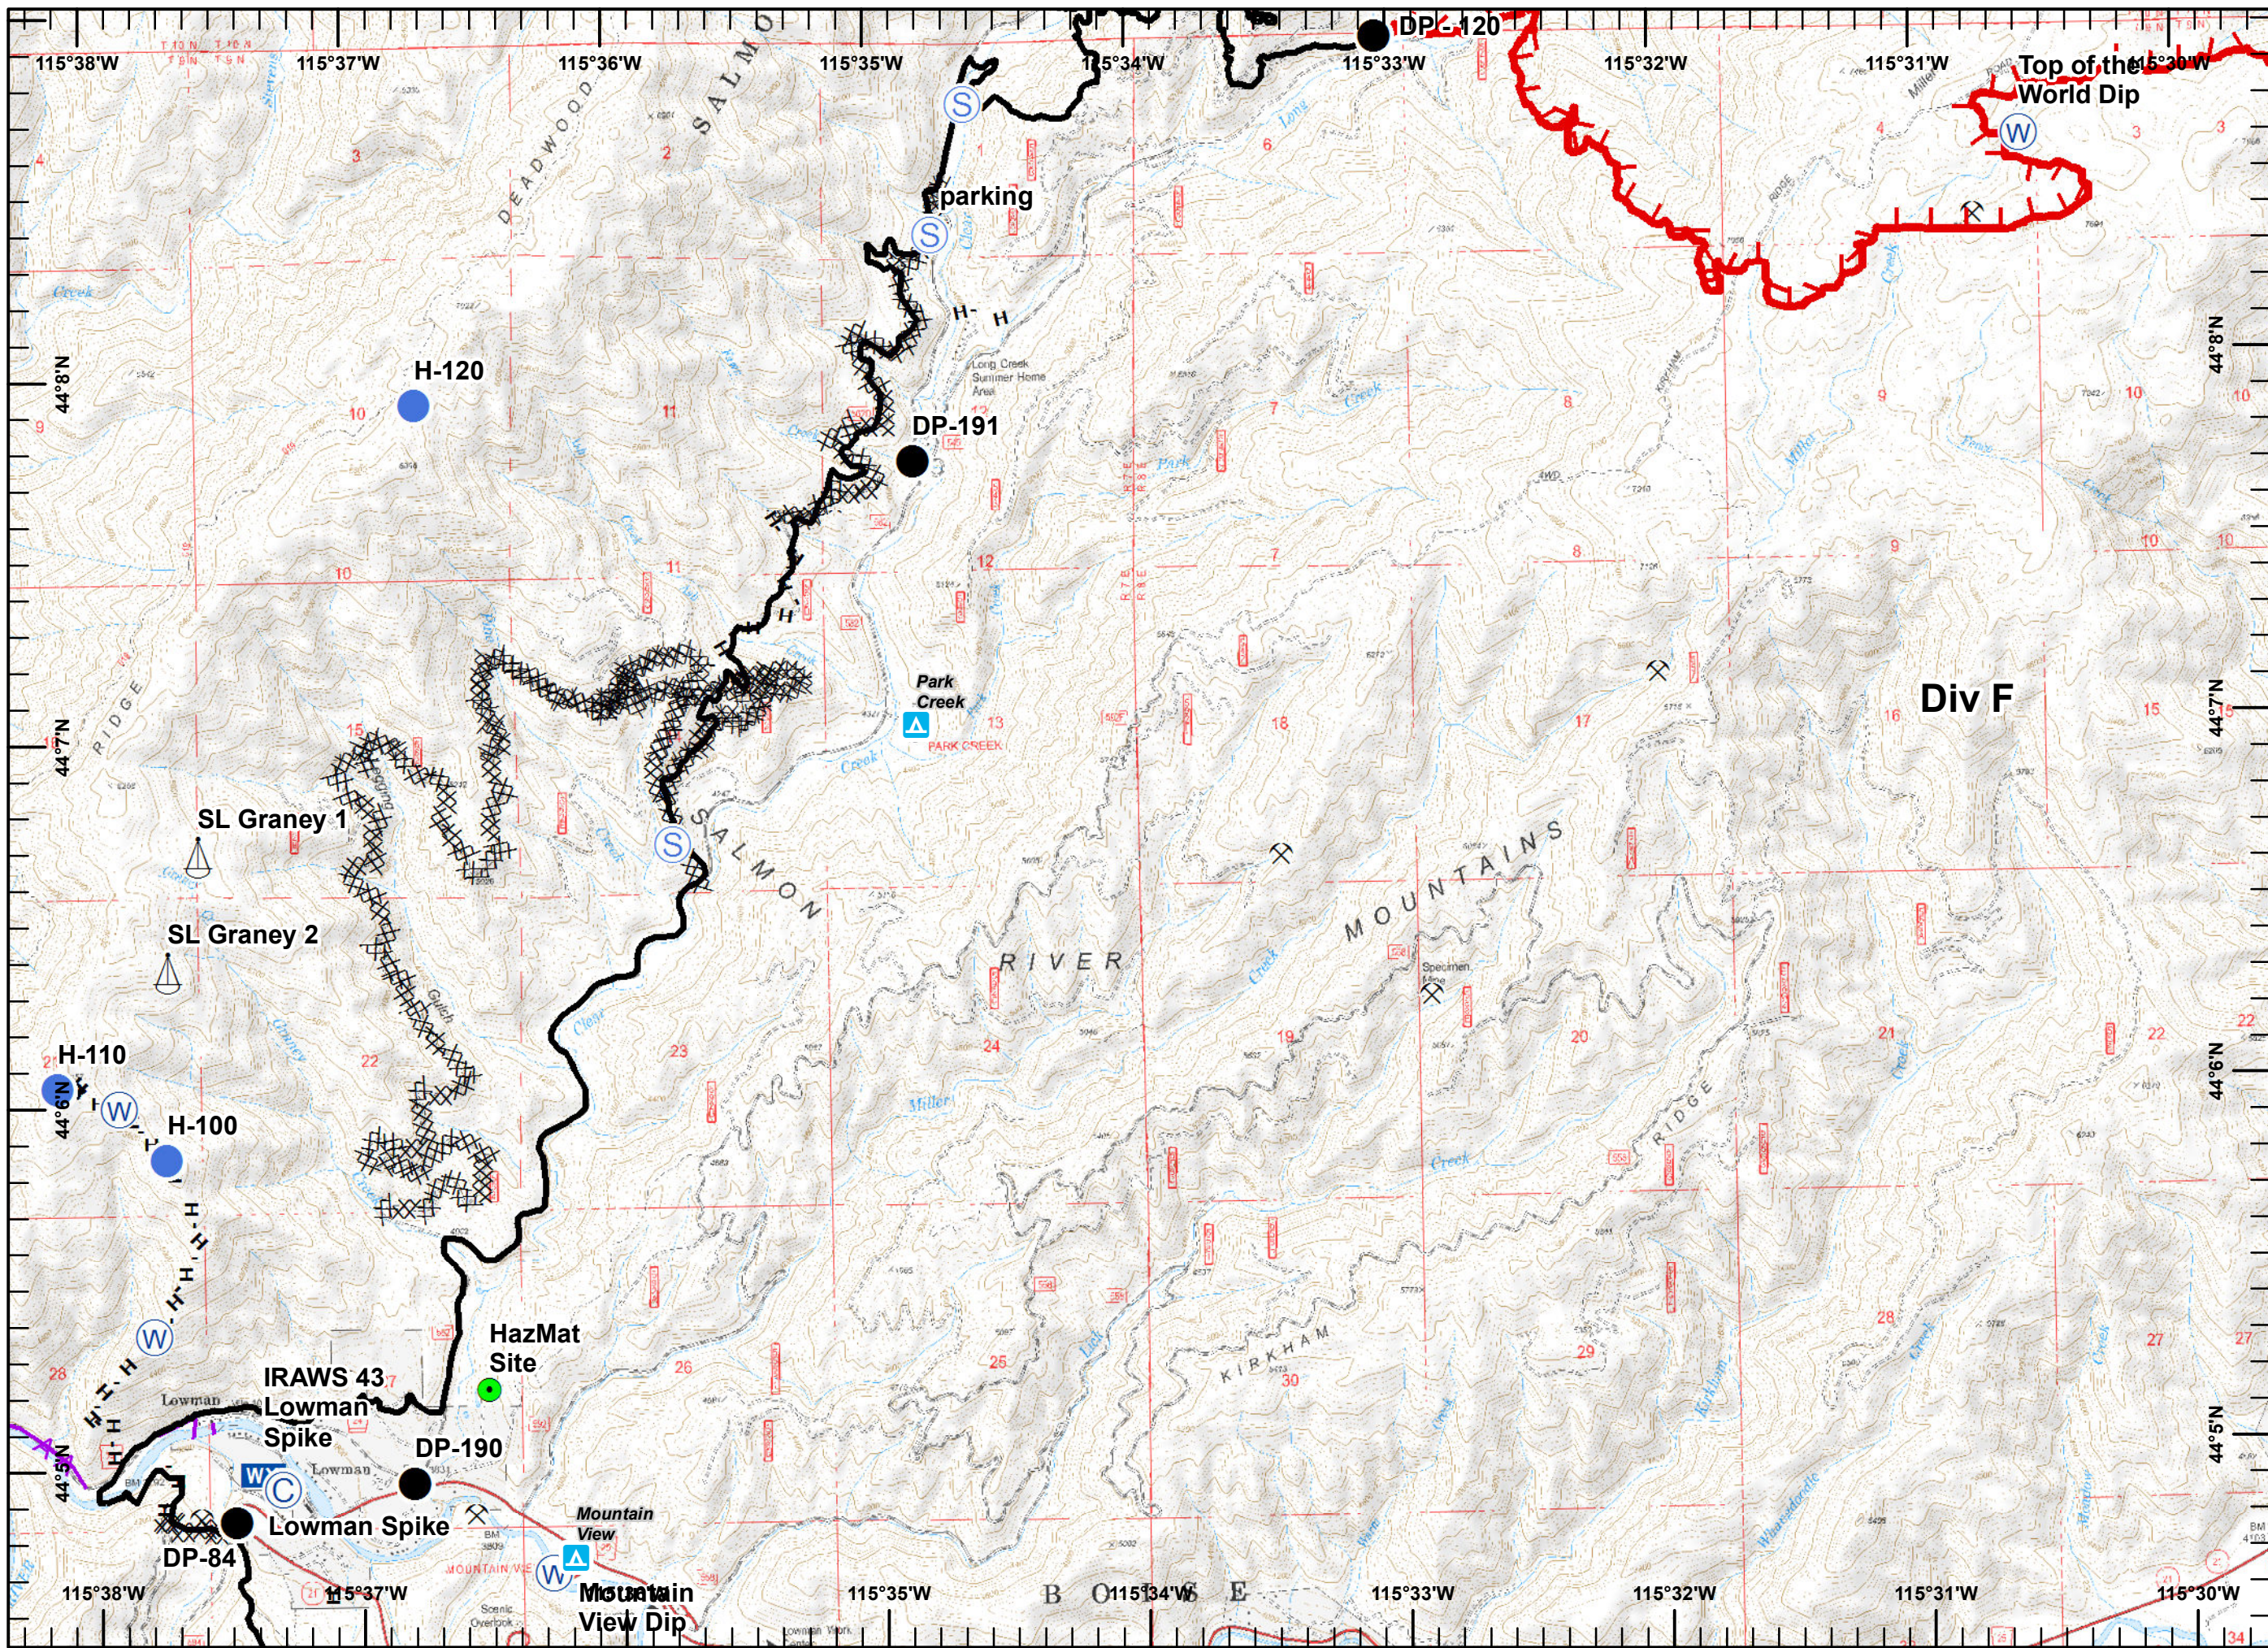

- Legend**
- Drop Point
 - Helispot
 - Pump
 - Safety Zone
 - Sling Site
 - Water Source
 - Hazard
 - Division Break
 - Branch Break

- Mine
- Completed Line
- Road as Completed Line
- Completed Dozer Line
- Hand Line
- Planned Fire Line

Pioneer Fire
ID-BOF-000539
09/07/16
0600

Legend

- Drop Point
- Helispot
- Mobile Weather Unit
- Pump
- Sling Site
- Water Source
- Mine
- Sites**
- Structure
- Uncontrolled Fire Edge
- Completed Line
- RRoad as Completed Line
- Completed Dozer Line
- HHand Line

Miles

Pioneer Fire
ID-BOF-000539
09/07/16
0600

Legend

- Drop Point
- Helispot
- Ⓜ Water Source
- ⓧ Mine
- ▬ Uncontrolled Fire Edge
- Completed Line

Pioneer Fire
ID-BOF-000539
09/07/16
0600

Legend

-  Drop Point
-  Helispot
-  Staging Area
-  Water Source
-  Mine
-  Uncontrolled Fire Edge
-  Completed Line
-  Completed Dozer Line
-  Hand Line

Pioneer Fire
ID-BOF-000539
09/07/16
0600

Legend

- Camp
- Drop Point
- Helispot
- Highlighted Feature
- Mobile Weather Unit
- Sling Site
- Staging Area
- Water Source
- Mine
- Sites**
- Campground
- Uncontrolled Fire Edge
- Completed Line
- Completed Dozer Line
- Hand Line
- Plow Line
- Aerial Hazard