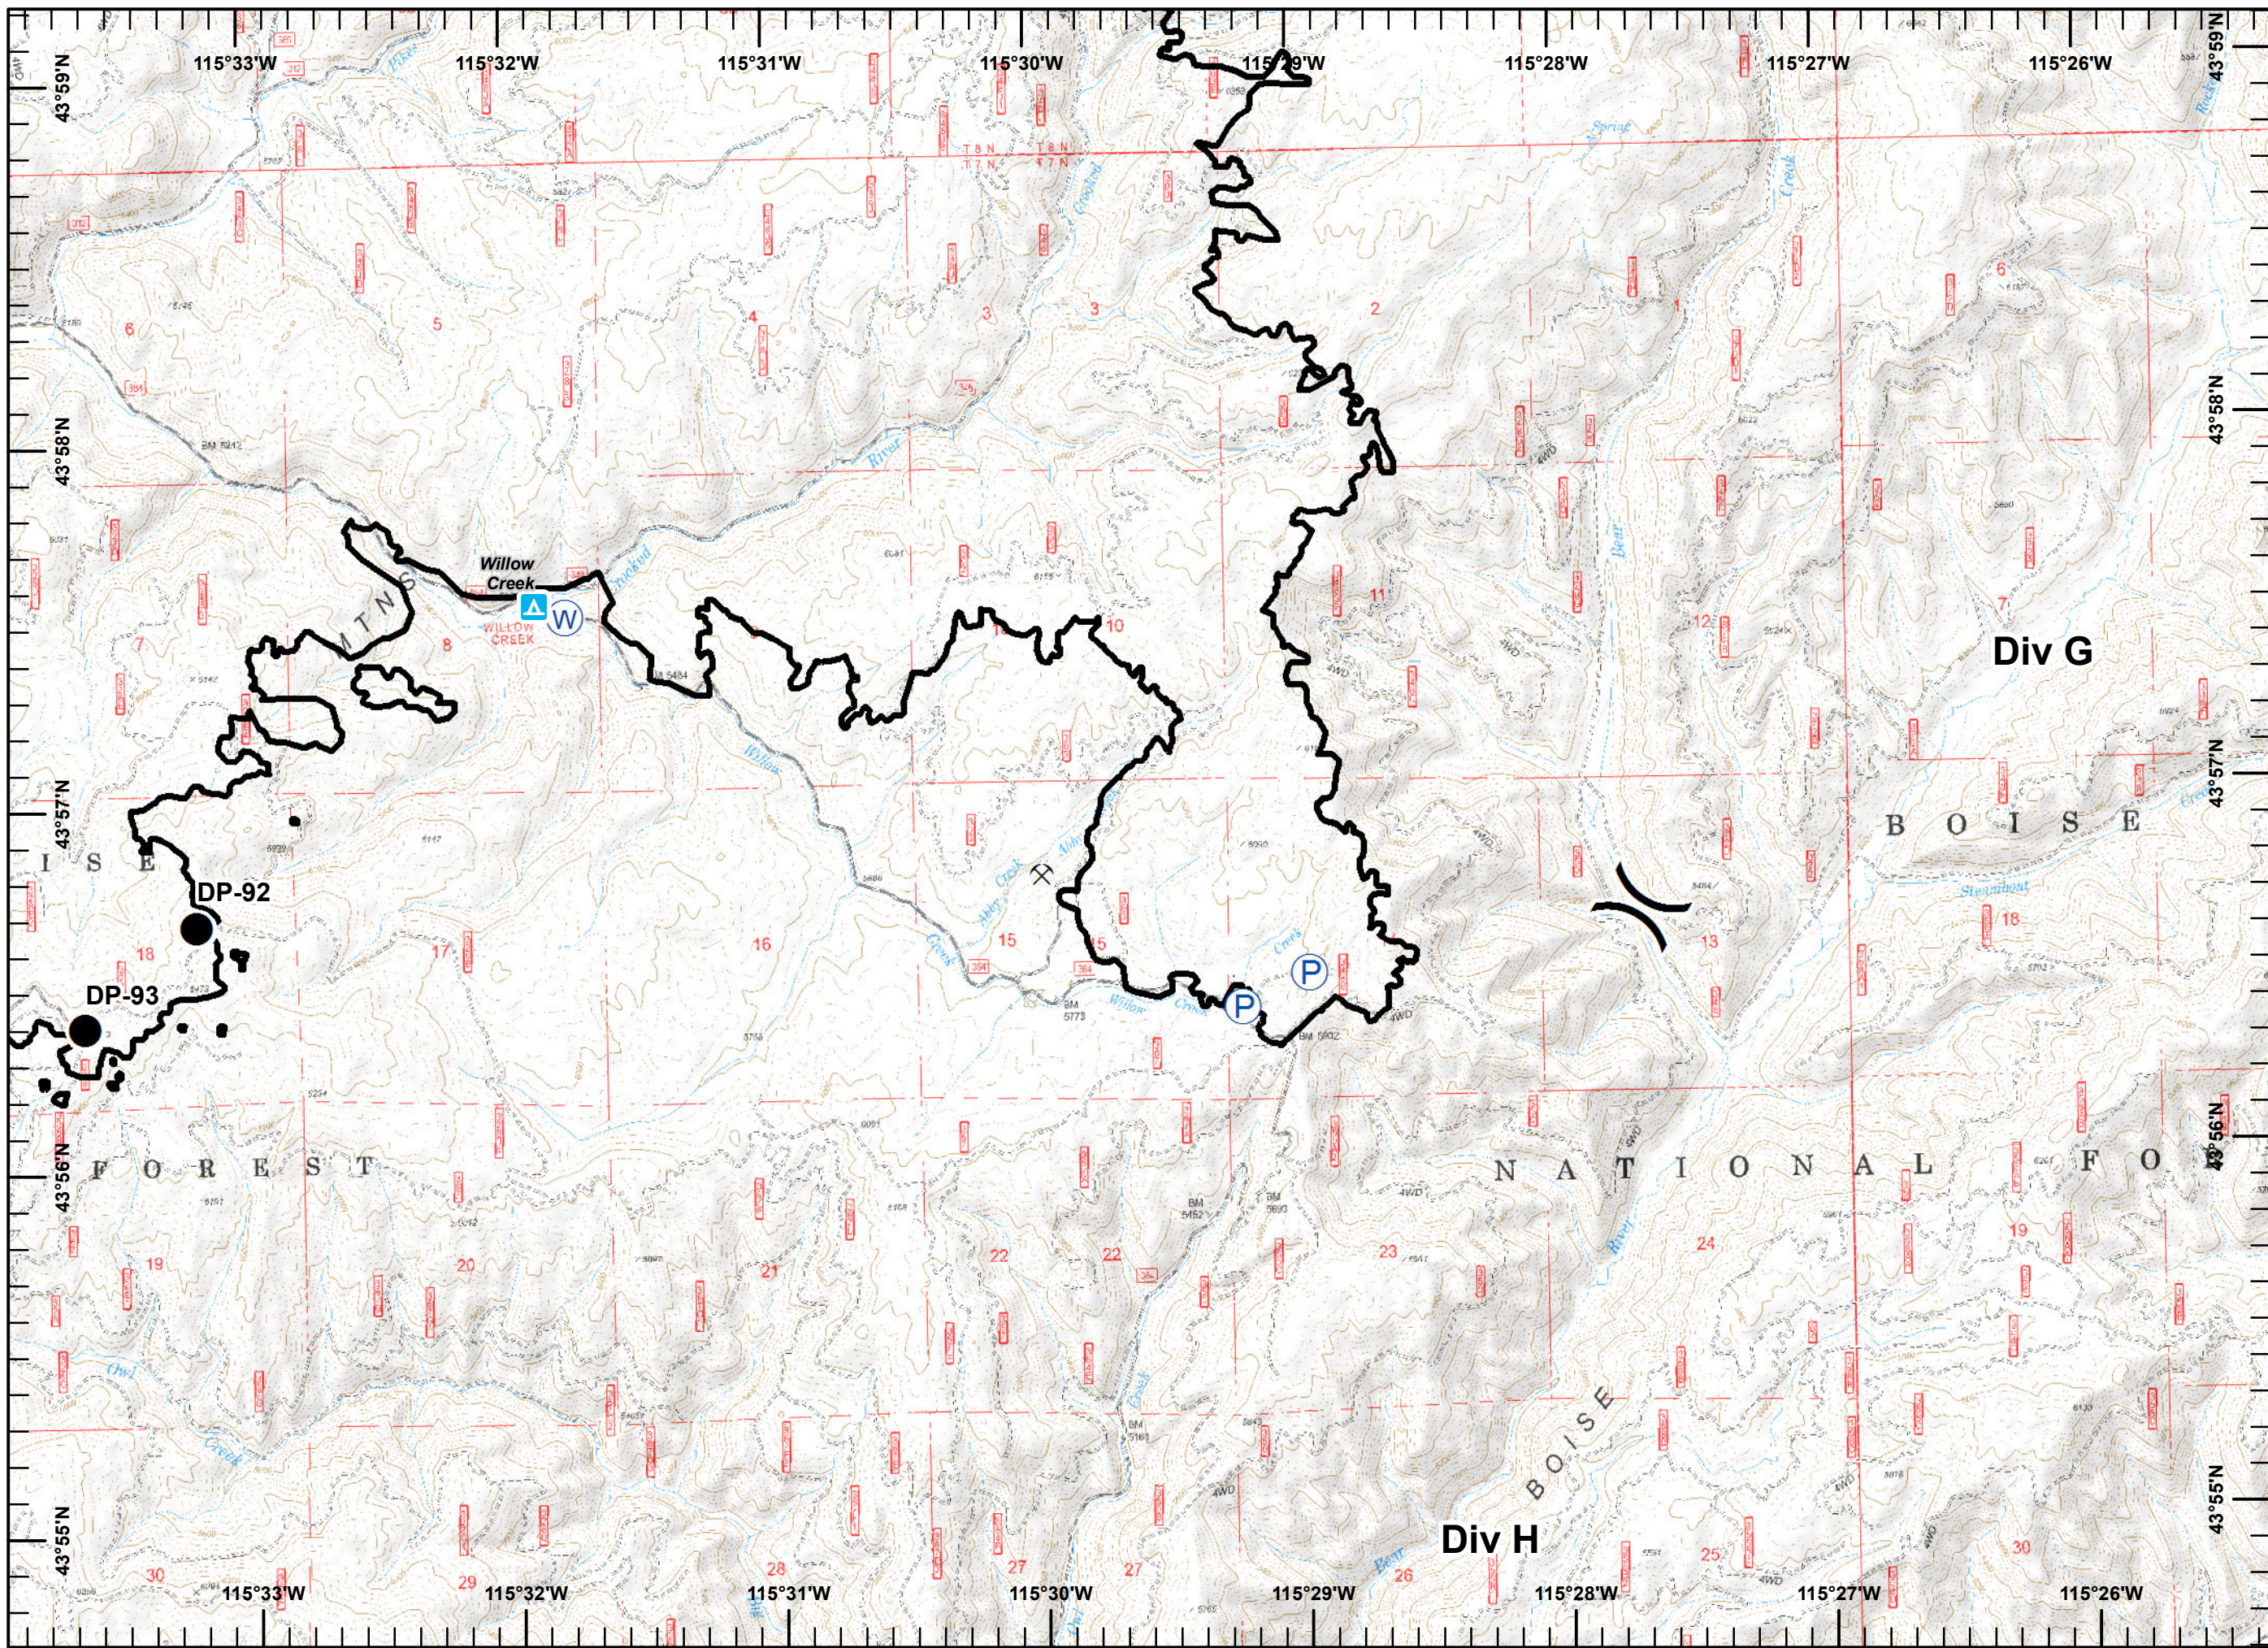

Pioneer Fire
ID-BOF-000539
09/07/16
0600

Legend

-  Drop Point
-  Helispot
-  Highlighted Feature
-  Pump
-  Repeater
-  Sling Site
-  Water Source
-  Lookout
-  Mine
- Sites**
-  Structure
-  Uncontrolled Fire Edge
-  Completed Line
-  RRoad as Completed Line
-  Completed Dozer Line

Miles

Pioneer Fire
ID-BOF-000539
09/07/16
0600

Legend

- Water Source
- Mine
- Uncontrolled Fire Edge
- Completed Line

Legend

- Drop Point
- Highlighted Feature
- P Pump
- W Water Source
- () Division Break
- Mine Sites
- ▲ Campground
- Completed Line

Legend

- Drop Point
- Ⓡ Repeater
- Ⓜ Water Source
- ⌋ Division Break
- ⬠ Yurt
- ⓧ Mine
- Sites
- Ⓜ Campground
- Completed Line
- ⓧ Completed Dozer Line
- Hand Line

Legend

- Drop Point
- ⊗ Fire Origin
- Helispot
- Highlighted Feature
- WX Mobile Weather Unit
- W Water Source
- Division Break
- Mine Sites
- Campground
- ▲ Structure
- Completed Line
- R Road as Completed Line
- XX Completed Dozer Line

Pioneer Fire
ID-BOF-000539
09/07/16
0600

Legend

- Drop Point
- Fire Origin
- Helispot
- Water Source
- Division Break
- Mine
- Completed Line
- RRoad as Completed Line
- Completed Dozer Line
- HHand Line
- Highlighted Feature