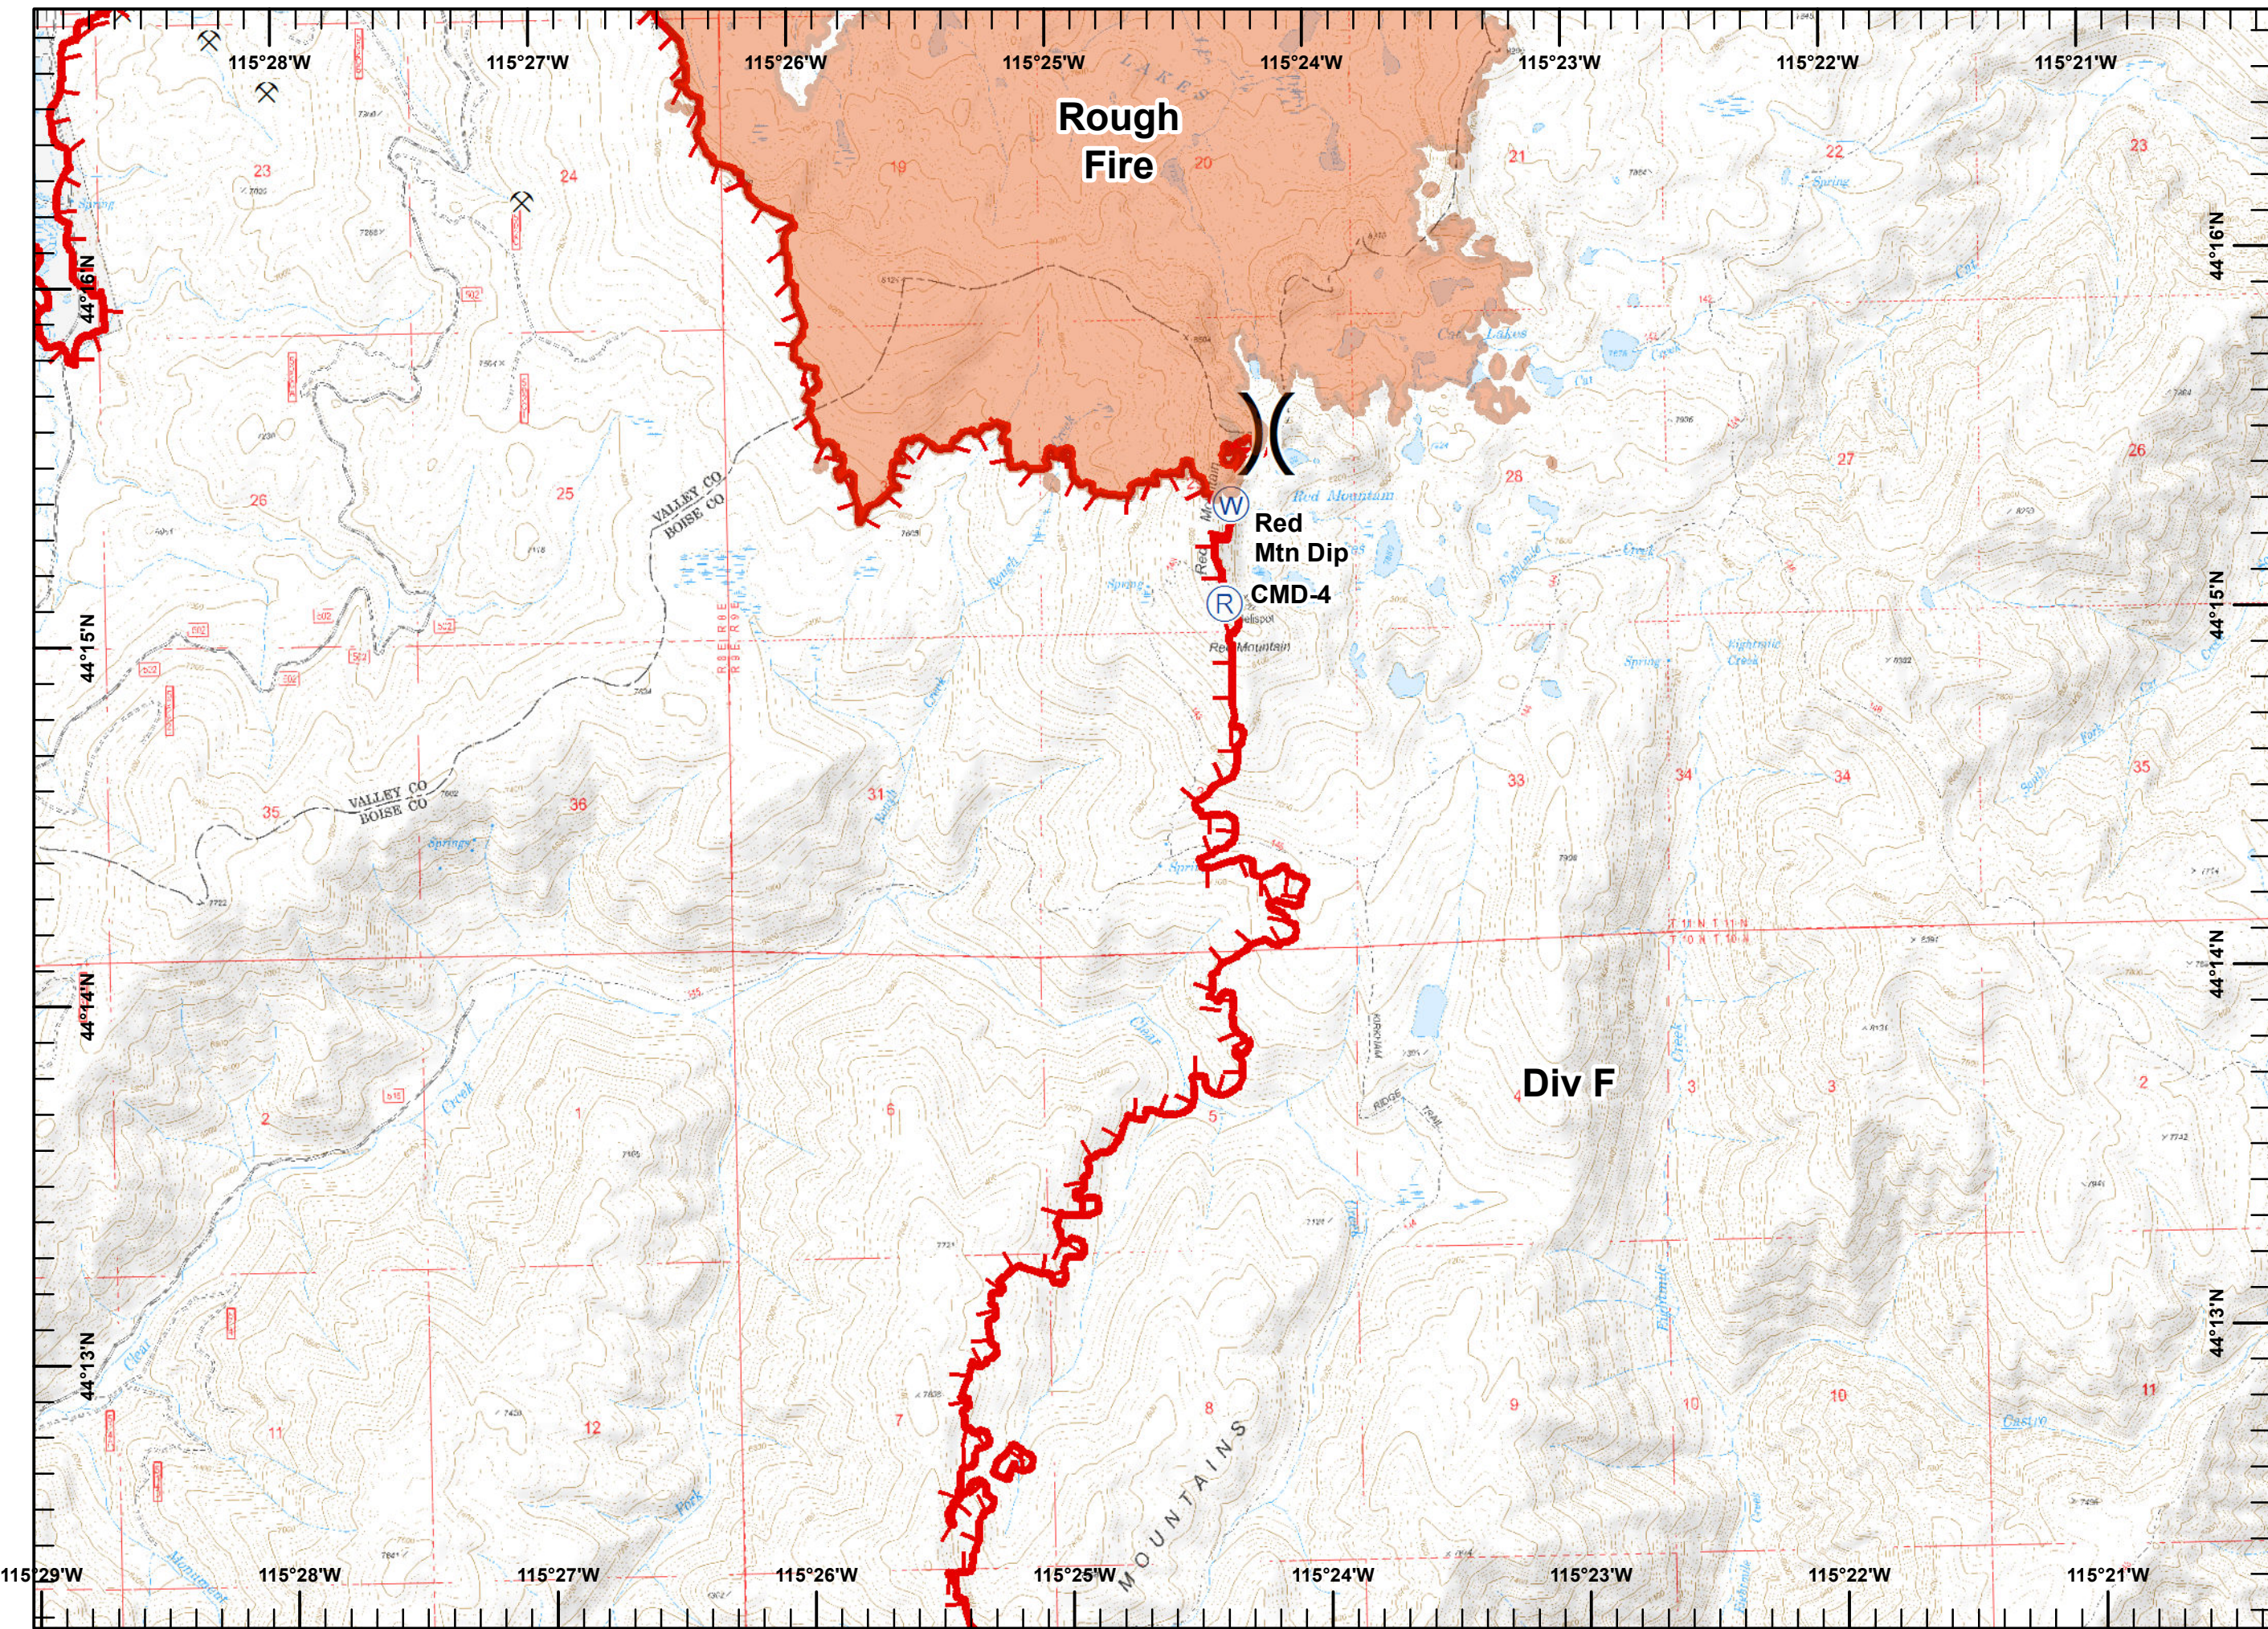

Pioneer Fire
ID-BOF-000539
09/07/16
0600

Legend

- Drop Point
- Helispot
- Mobile Weather Unit
- Pump
- Sling Site
- Water Source
- Mine
- Sites**
- Structure
- Uncontrolled Fire Edge
- Completed Line
- RRoad as Completed Line
- Completed Dozer Line
- HHand Line

Legend
Uncontrolled Fire Edge

Pioneer Fire
ID-BOF-000539
09/07/16
0600

Legend

- Mine
- Uncontrolled Fire Edge

Pioneer Fire
ID-BOF-000539
09/07/16
0600

Legend

Water Source

Mine

Uncontrolled Fire Edge
 Rough Fire

Pioneer Fire
ID-BOF-000539
09/07/16
0600

Legend

Repeater

Water Source

Division Break

Mine

Uncontrolled Fire Edge
 Rough Fire

Miles

Pioneer Fire
ID-BOF-000539
09/07/16
0600

Legend

- Drop Point
- Helispot
- Ⓜ Water Source
- ⓧ Mine
- ▬ Uncontrolled Fire Edge
- Completed Line

Pioneer Fire
ID-BOF-000539
09/07/16
0600

Legend

-  Drop Point
-  Helispot
-  Staging Area
-  Water Source
-  Mine
-  Uncontrolled Fire Edge
-  Completed Line
-  Completed Dozer Line
-  Hand Line