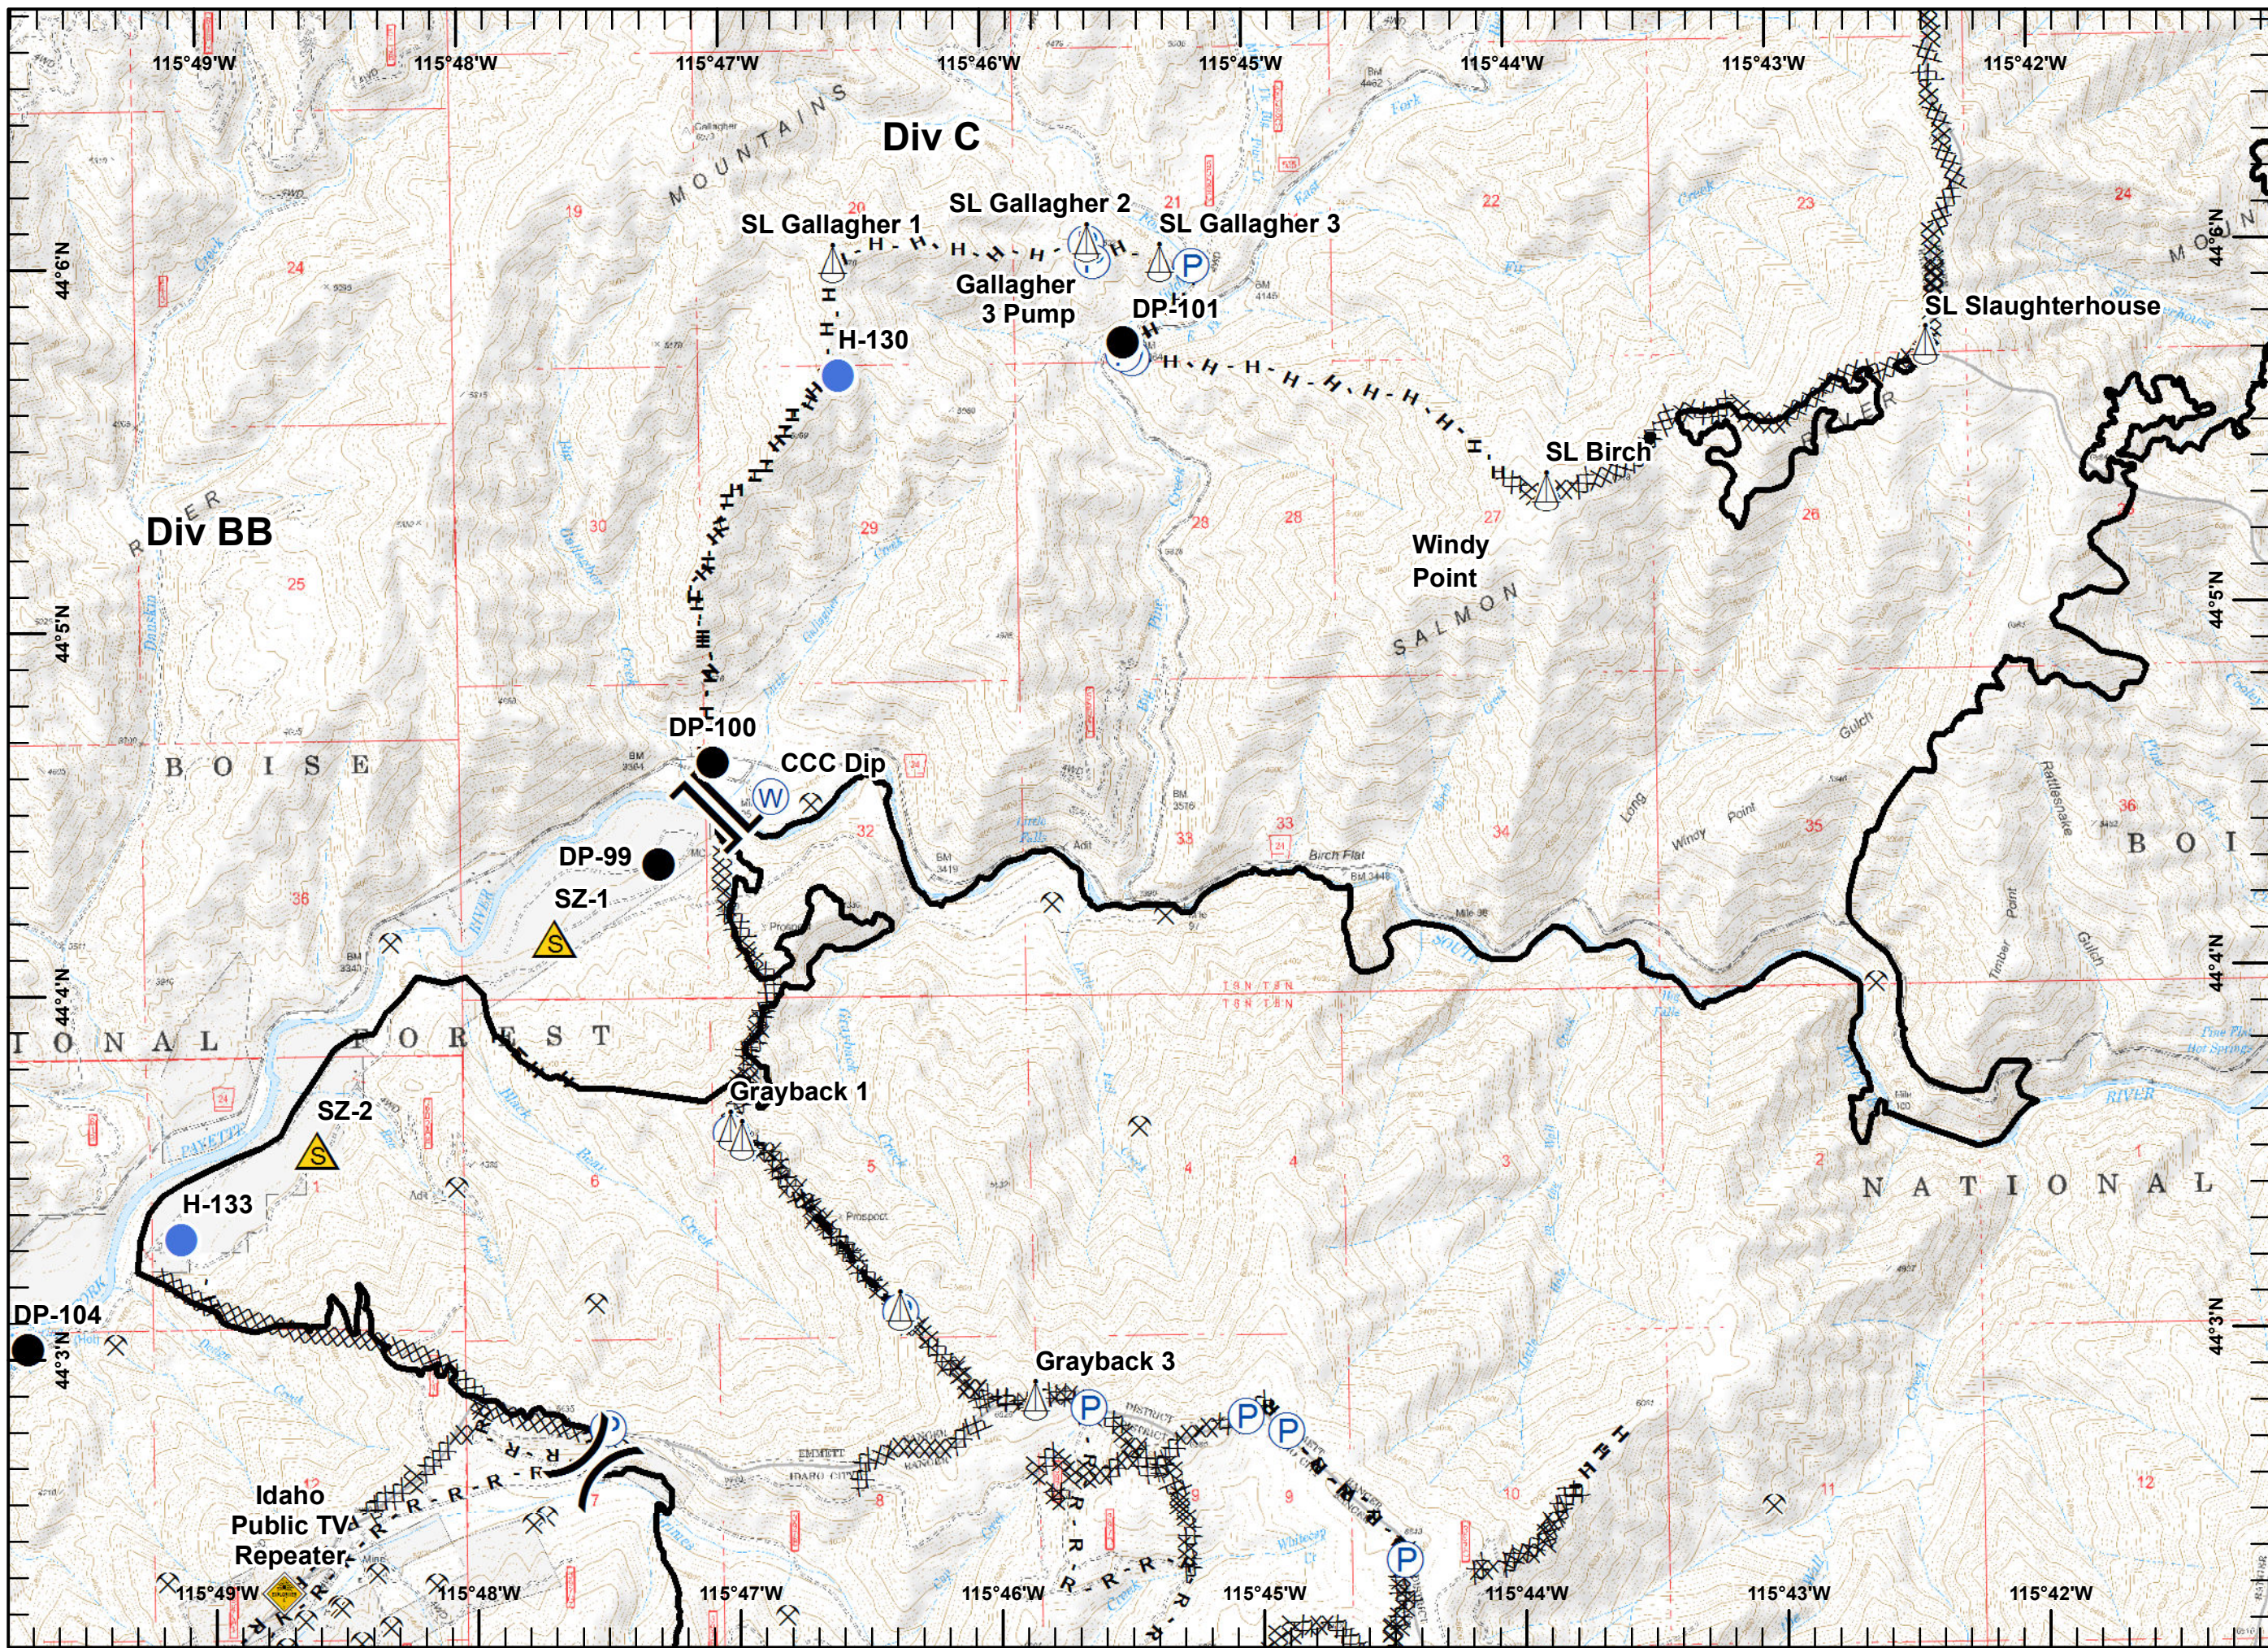

Legend

-  Drop Point
-  Helispot
-  Mobile Weather Unit
-  Pump
-  Sling Site
-  Water Source
-  Hazard
-  Division Break
-  Mine
-  Completed Line
-  RRoad as Completed Line
-  Completed Dozer Line
-  HHand Line
-  Proposed Dozer Line
-  Planned Fire Line
-  Highlighted Feature

- Legend**
- Drop Point
 - Helispot
 - Pump
 - Safety Zone
 - Sling Site
 - Water Source
 - Hazard
 - Division Break
 - Branch Break

- Mine
- Completed Line
- Road as Completed Line
- Completed Dozer Line
- Hand Line
- Planned Fire Line

Pioneer Fire
ID-BOF-000539
09/07/16
0600

Legend

- Drop Point
- Helispot
- Mobile Weather Unit
- Pump
- Sling Site
- Water Source
- Mine
- Sites**
- Structure
- Uncontrolled Fire Edge
- Completed Line
- RRoad as Completed Line
- Completed Dozer Line
- HHand Line

Pioneer Fire
ID-BOF-000539
09/07/16
0600

Legend

- Drop Point
- Helispot
- P Pump
- ⚠ Hazard
- Uncontrolled Fire Edge
- RRoad as Completed Line

Legend

- Drop Point
- Helispot
- ⌋ Division Break
- ⌘ Mine
- ▬ Uncontrolled Fire Edge
- RRoad as Completed Line