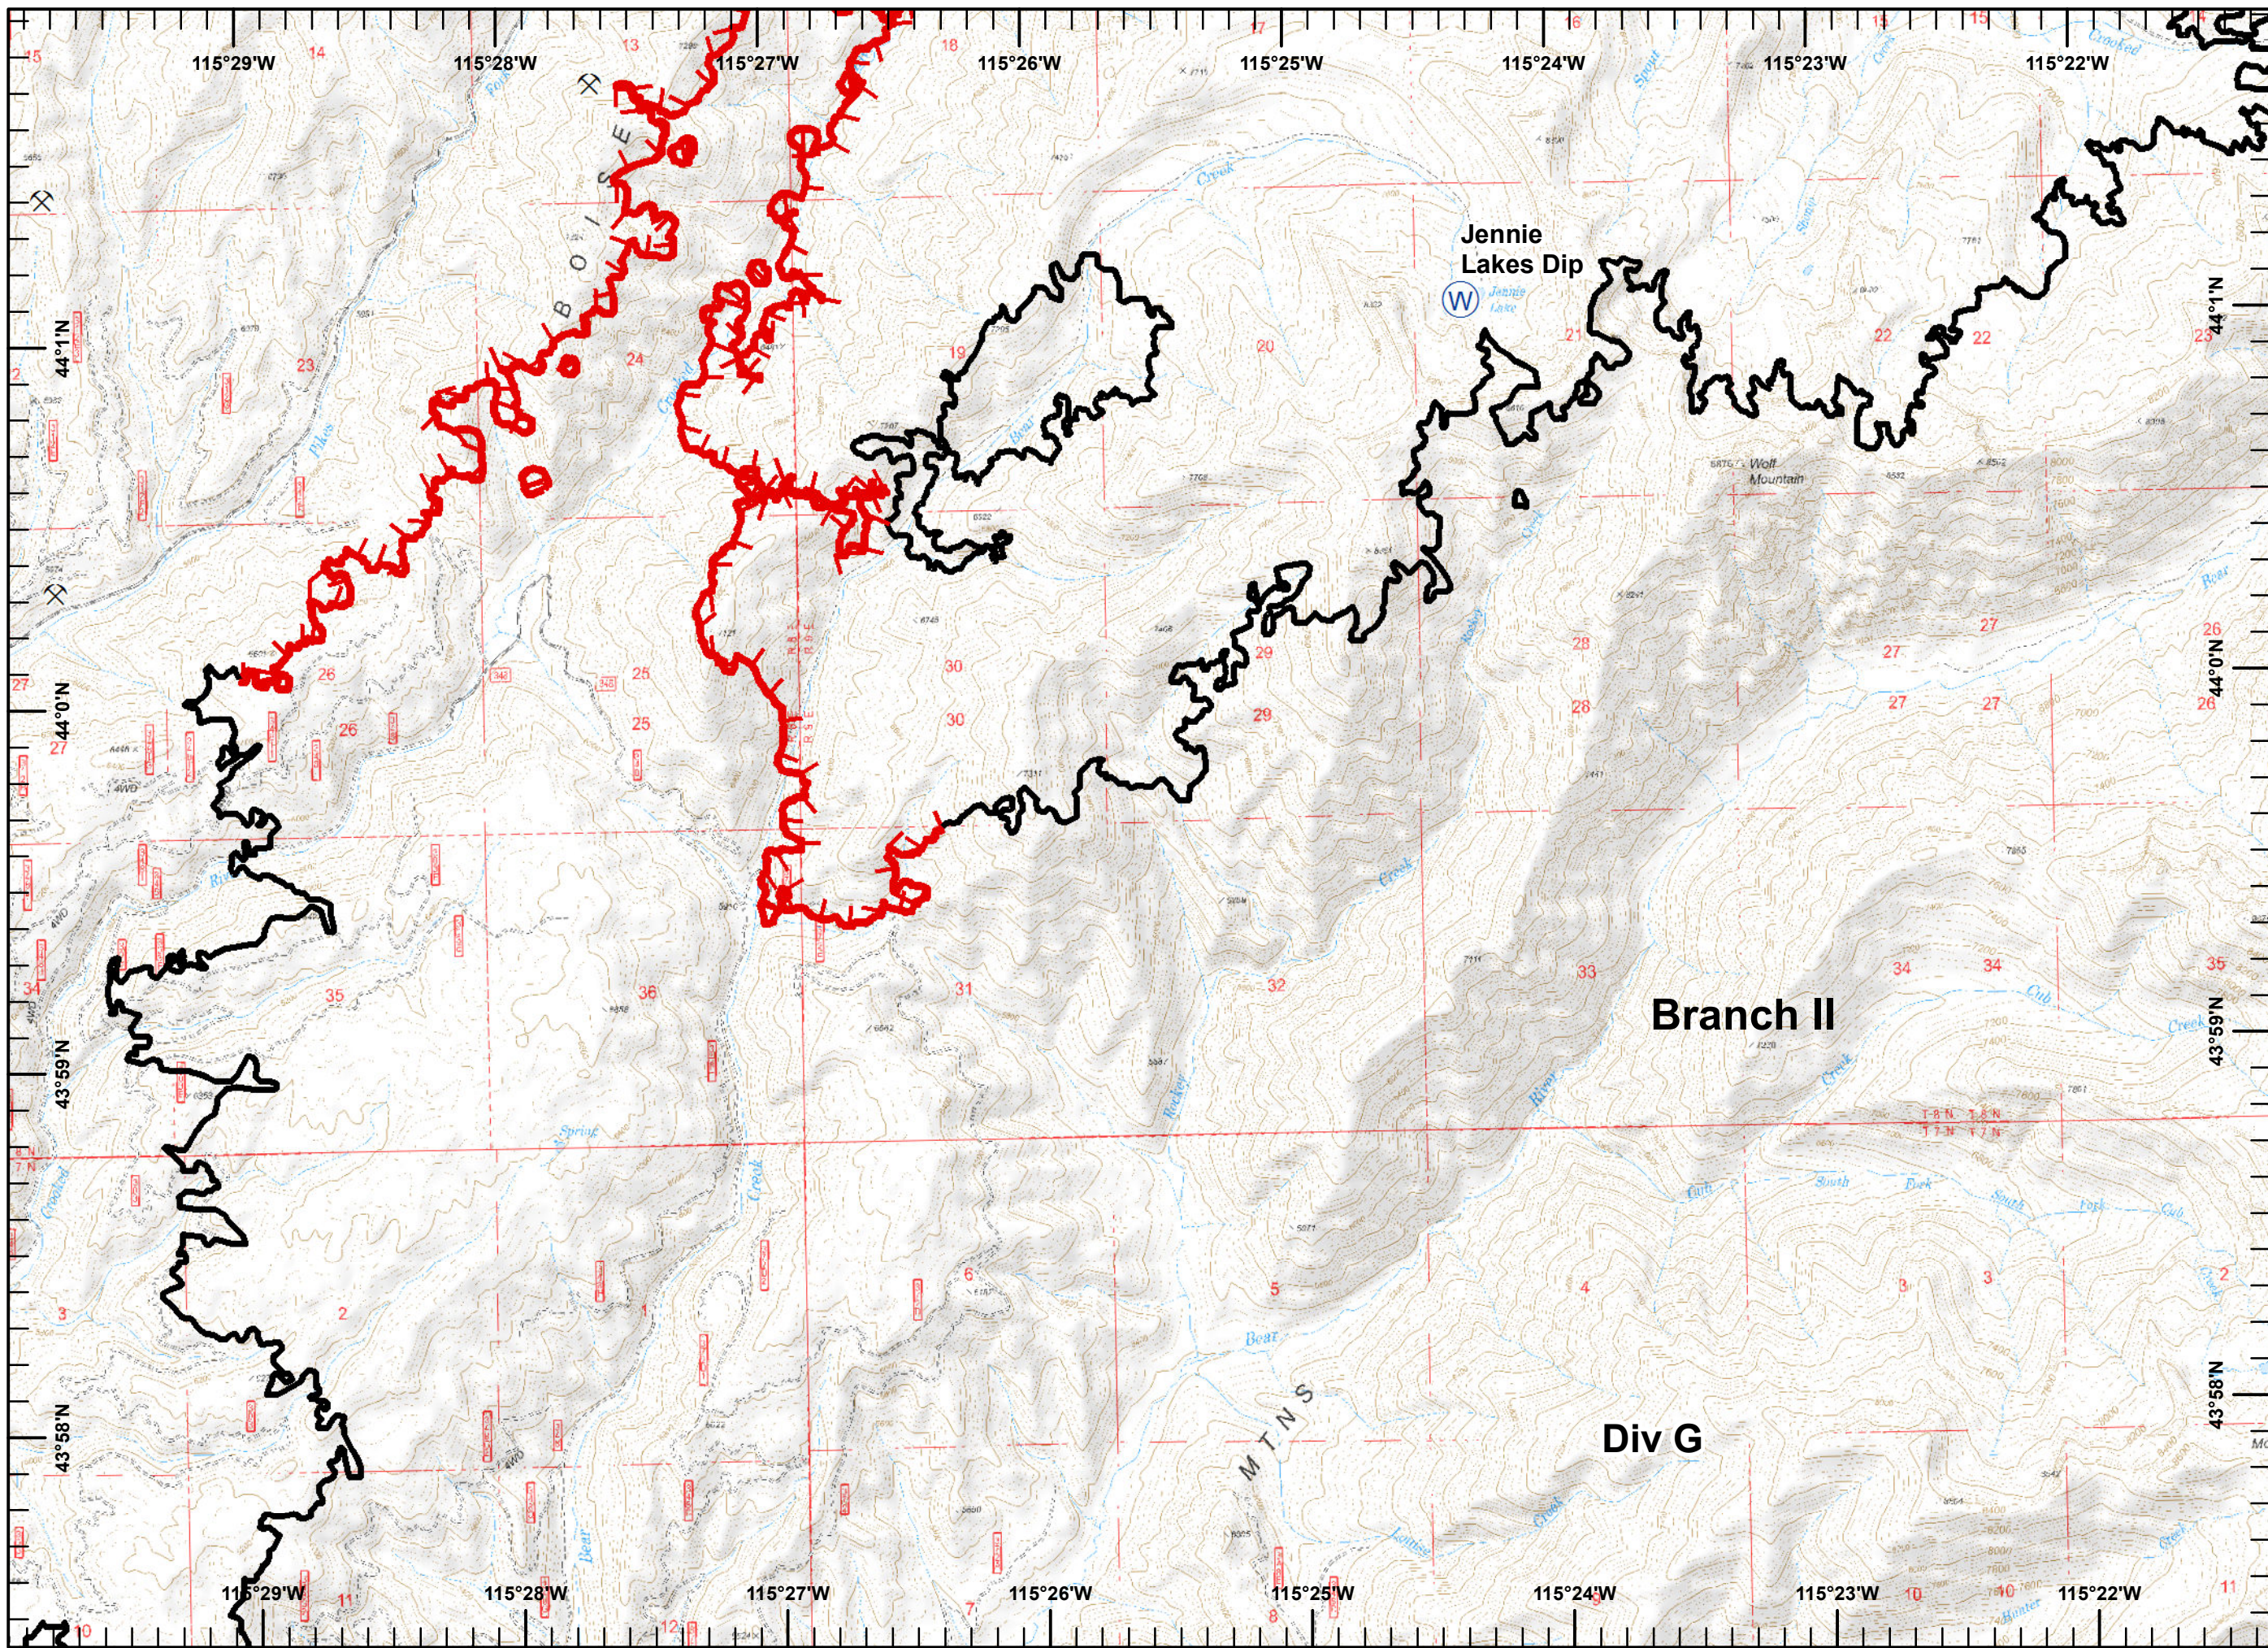

Pioneer Fire
ID-BOF-000539
09/07/16
0600

Legend

-  Drop Point
-  Helispot
-  Highlighted Feature
-  Pump
-  Repeater
-  Sling Site
-  Water Source
-  Lookout
-  Mine
- Sites**
-  Structure
-  Uncontrolled Fire Edge
-  Completed Line
-  RRoad as Completed Line
-  Completed Dozer Line

Miles

Pioneer Fire
ID-BOF-000539
09/07/16
0600

Legend

- Water Source
- Mine
- Uncontrolled Fire Edge
- Completed Line

Legend

- Drop Point
- Highlighted Feature
- P Pump
- W Water Source
- () Division Break
- Mine Sites
- ▲ Campground
- Completed Line

Legend

- Drop Point
- Ⓡ Repeater
- Ⓜ Water Source
- ⌋ Division Break
- ⬠ Yurt
- ⓧ Mine
- Sites
- Ⓜ Campground
- Completed Line
- ⓧ Completed Dozer Line
- Hand Line

Legend

- Drop Point
- ⊗ Fire Origin
- Helispot
- Highlighted Feature
- WX Mobile Weather Unit
- W Water Source
- Division Break
- Mine Sites
- Campground
- ▲ Structure
- Completed Line
- R Road as Completed Line
- XX Completed Dozer Line

Pioneer Fire
ID-BOF-000539
09/07/16
0600

Legend

- Drop Point
- Fire Origin
- Helispot
- Water Source
- Division Break
- Mine
- Completed Line
- RRoad as Completed Line
- Completed Dozer Line
- HHand Line
- Highlighted Feature