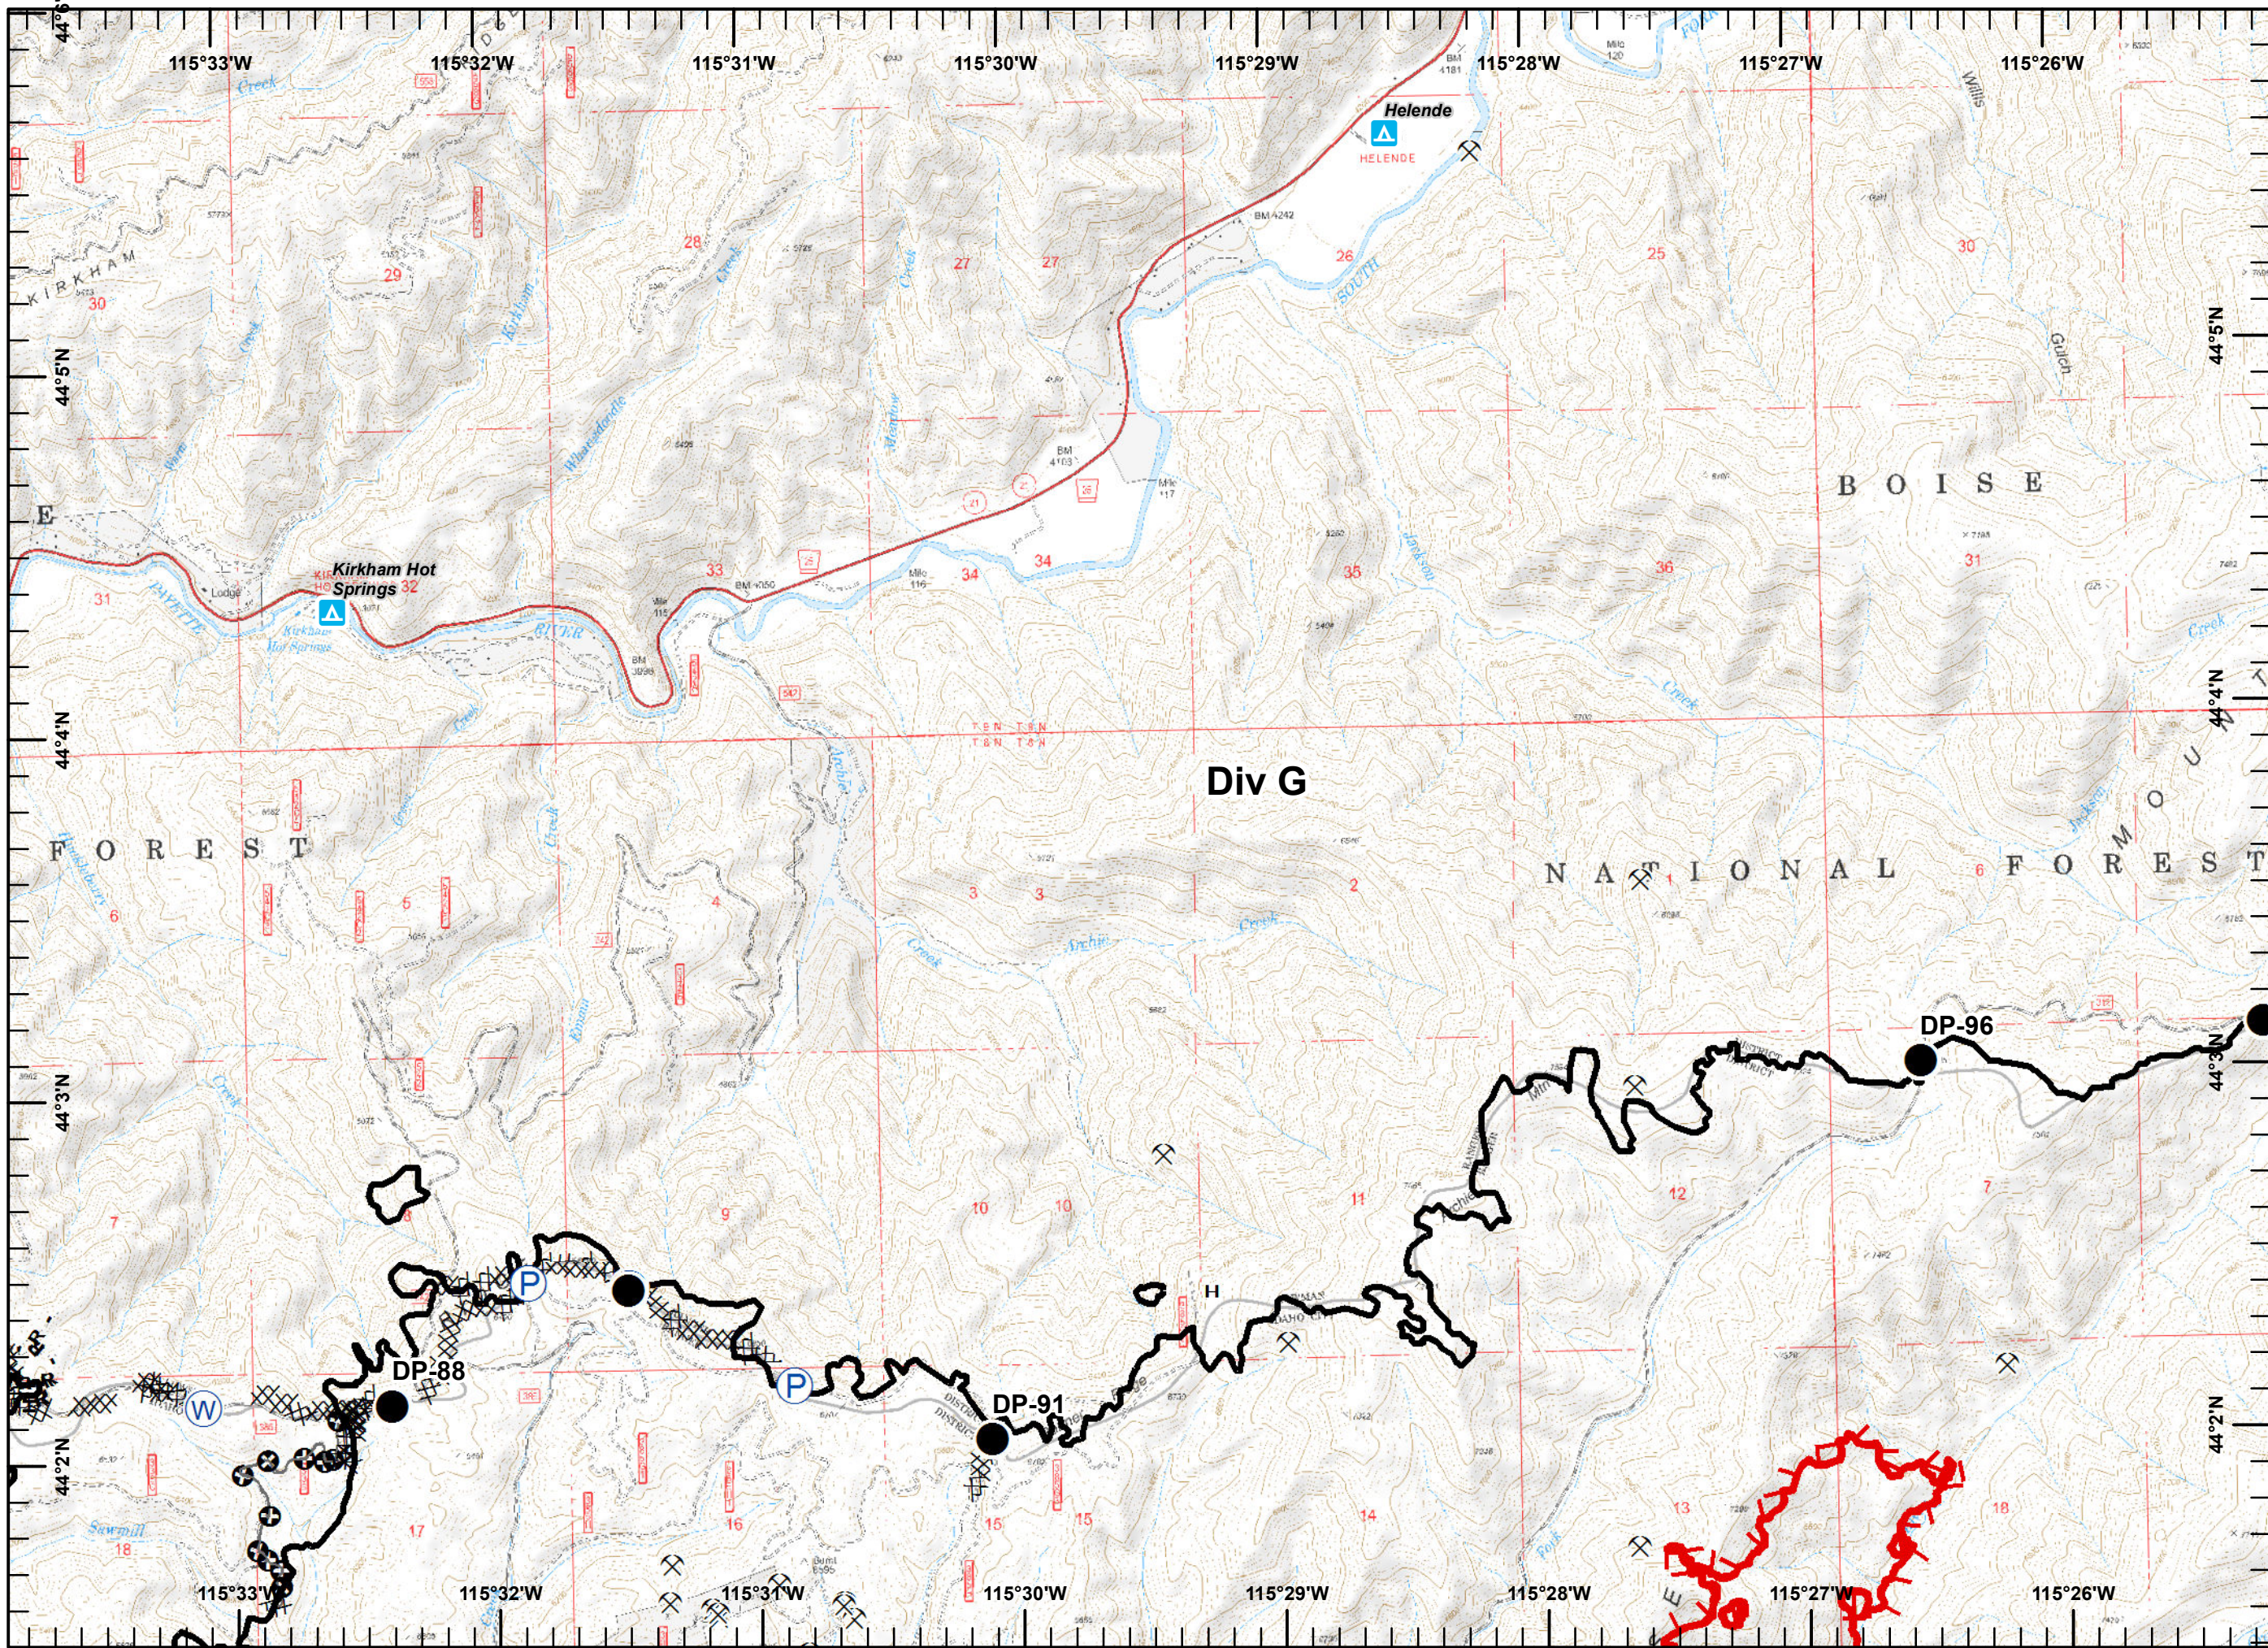

Pioneer Fire
ID-BOF-000539
09/07/16
0600

Legend

- Drop Point
- Helispot
- Mobile Weather Unit
- Pump
- Sling Site
- Water Source
- Mine
- Sites**
- Structure
- Uncontrolled Fire Edge
- Completed Line
- RRoad as Completed Line
- Completed Dozer Line
- HHand Line

Pioneer Fire
ID-BOF-000539
09/07/16
0600

Legend

- Camp
- Drop Point
- Helispot
- Highlighted Feature
- Mobile Weather Unit
- Sling Site
- Staging Area
- Water Source
- Mine
- Sites**
- Campground
- Uncontrolled Fire Edge
- Completed Line
- Completed Dozer Line
- Hand Line
- Plow Line
- Aerial Hazard

Pioneer Fire
ID-BOF-000539
09/07/16
0600

Legend

- Drop Point
- Pump
- Water Source
- Mine
- Sites
- Campground
- Uncontrolled Fire Edge
- Completed Line
- Road as Completed Line
- Completed Dozer Line
- Hand Line
- Other

Pioneer Fire
ID-BOF-000539
09/07/16
0600

Legend

-  Drop Point
-  Helispot
-  Highlighted Feature
-  Pump
-  Repeater
-  Sling Site
-  Water Source
-  Lookout
-  Mine
- Sites**
-  Structure
-  Uncontrolled Fire Edge
-  Completed Line
-  RRoad as Completed Line
-  Completed Dozer Line