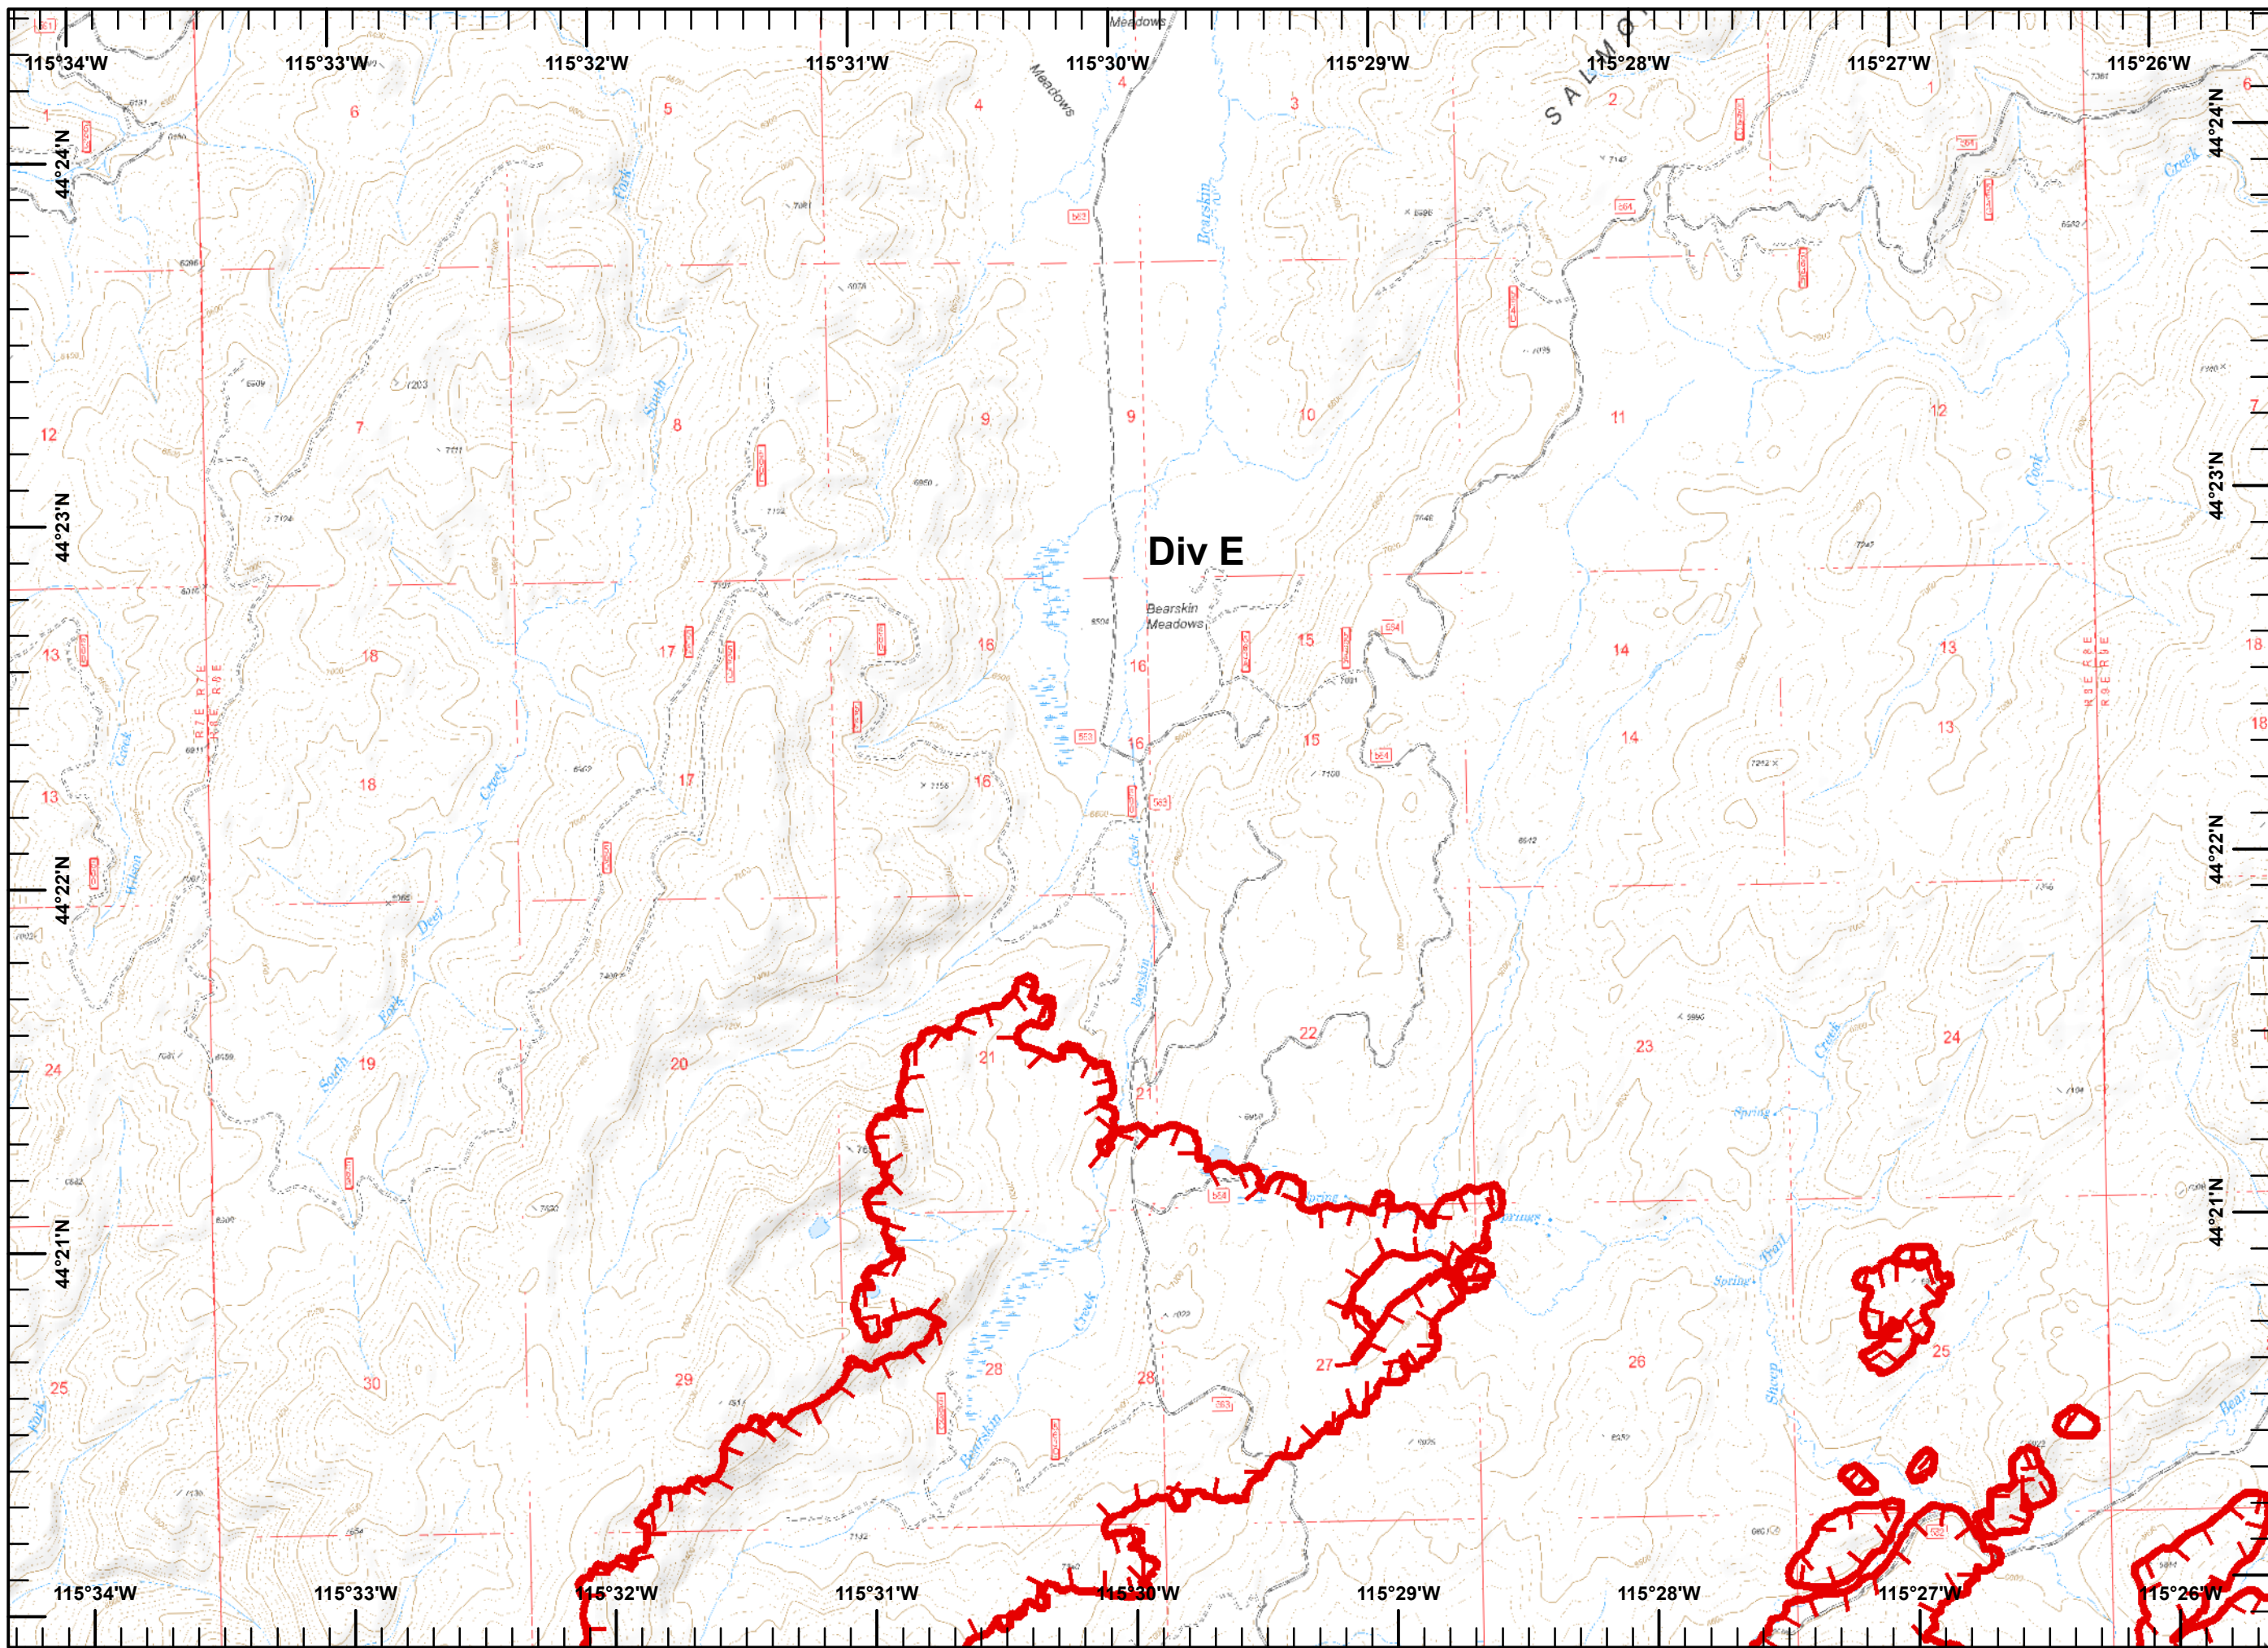

Pioneer Fire
ID-BOF-000539
09/07/16
0600

Legend
Uncontrolled Fire Edge