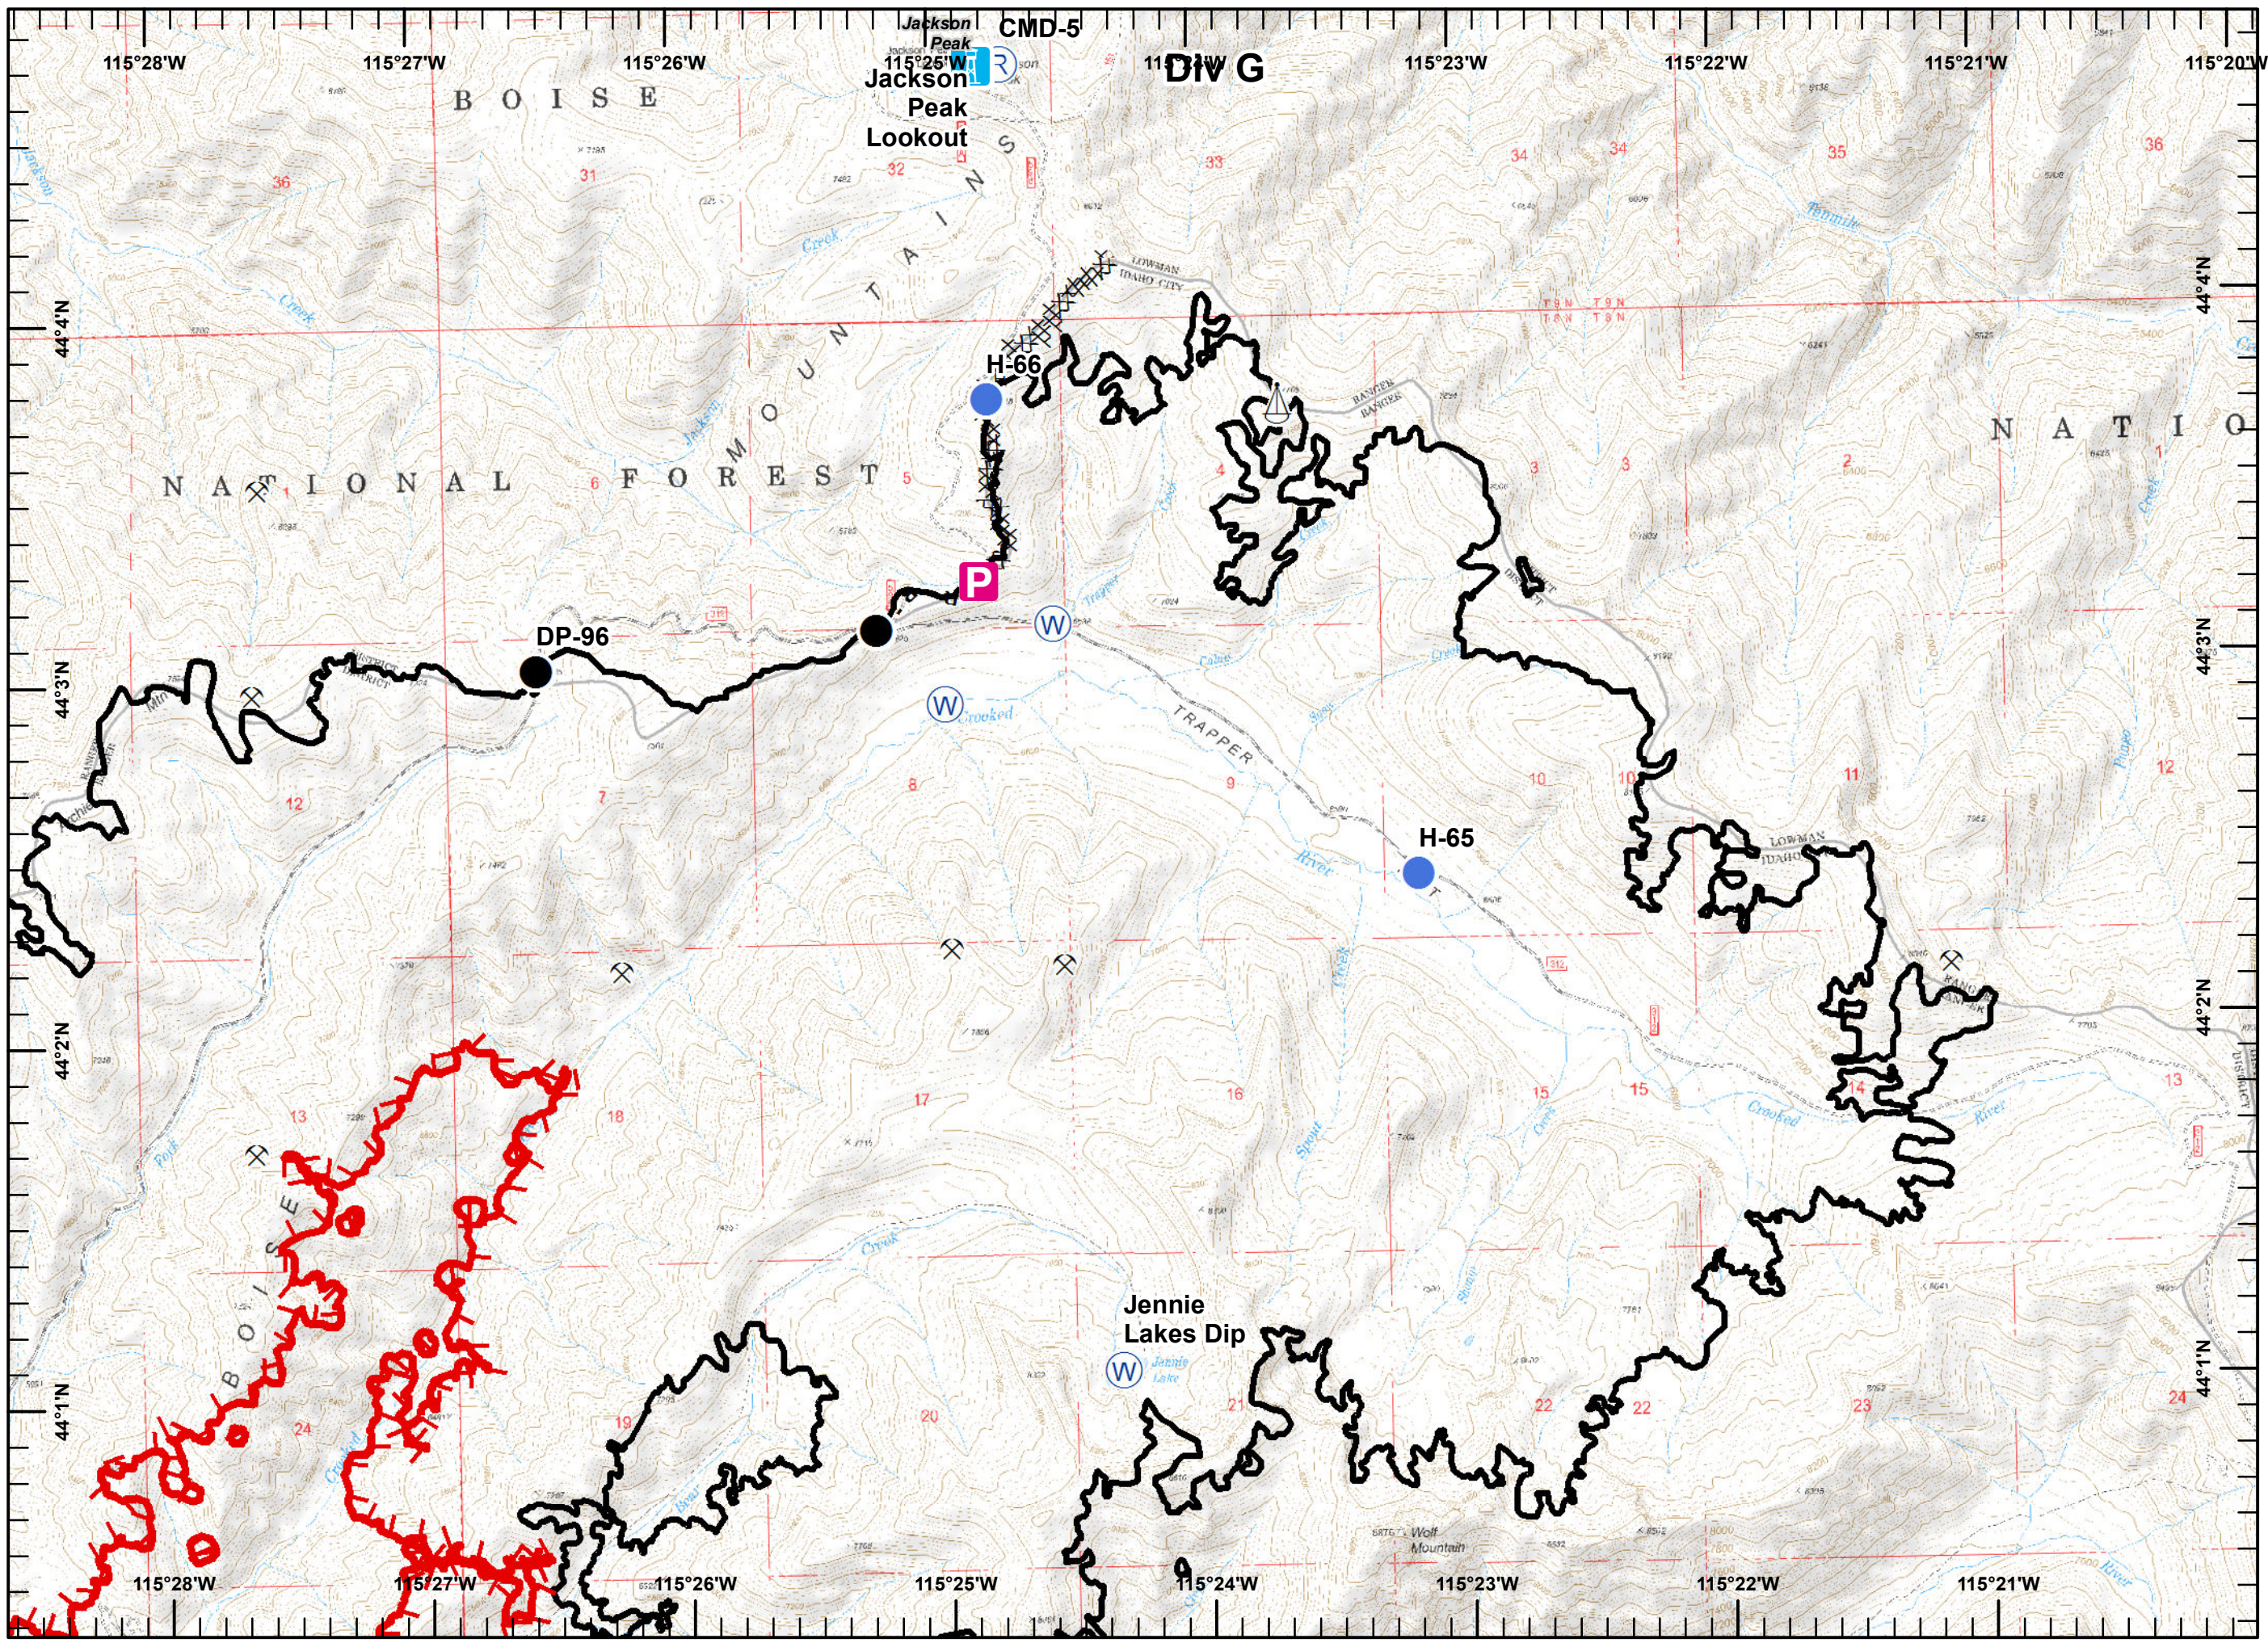

Pioneer Fire
ID-BOF-000539
09/07/16
0600

Legend

- Drop Point
- Pump
- Water Source
- Mine
- Sites
- Campground
- Uncontrolled Fire Edge
- Completed Line
- Road as Completed Line
- Completed Dozer Line
- Hand Line
- Other

Pioneer Fire
ID-BOF-000539
09/07/16
0600

Legend

-  Drop Point
-  Helispot
-  Highlighted Feature
-  Pump
-  Repeater
-  Sling Site
-  Water Source
-  Lookout
-  Mine
- Sites**
-  Structure
-  Uncontrolled Fire Edge
-  Completed Line
-  RRoad as Completed Line
-  Completed Dozer Line

Miles

Pioneer Fire
ID-BOF-000539
09/07/16
0600

Legend

- Water Source
- Mine
- Uncontrolled Fire Edge
- Completed Line

Legend

- Drop Point
- Highlighted Feature
- P Pump
- W Water Source
- () Division Break
- Mine Sites
- ▲ Campground
- Completed Line

Pioneer Fire
ID-BOF-000539
09/07/16
0600

Legend

- Drop Point
- Fire Origin
- Helispot
- Water Source
- Division Break
- Mine
- Completed Line
- RRoad as Completed Line
- Completed Dozer Line
- HHand Line
- Highlighted Feature