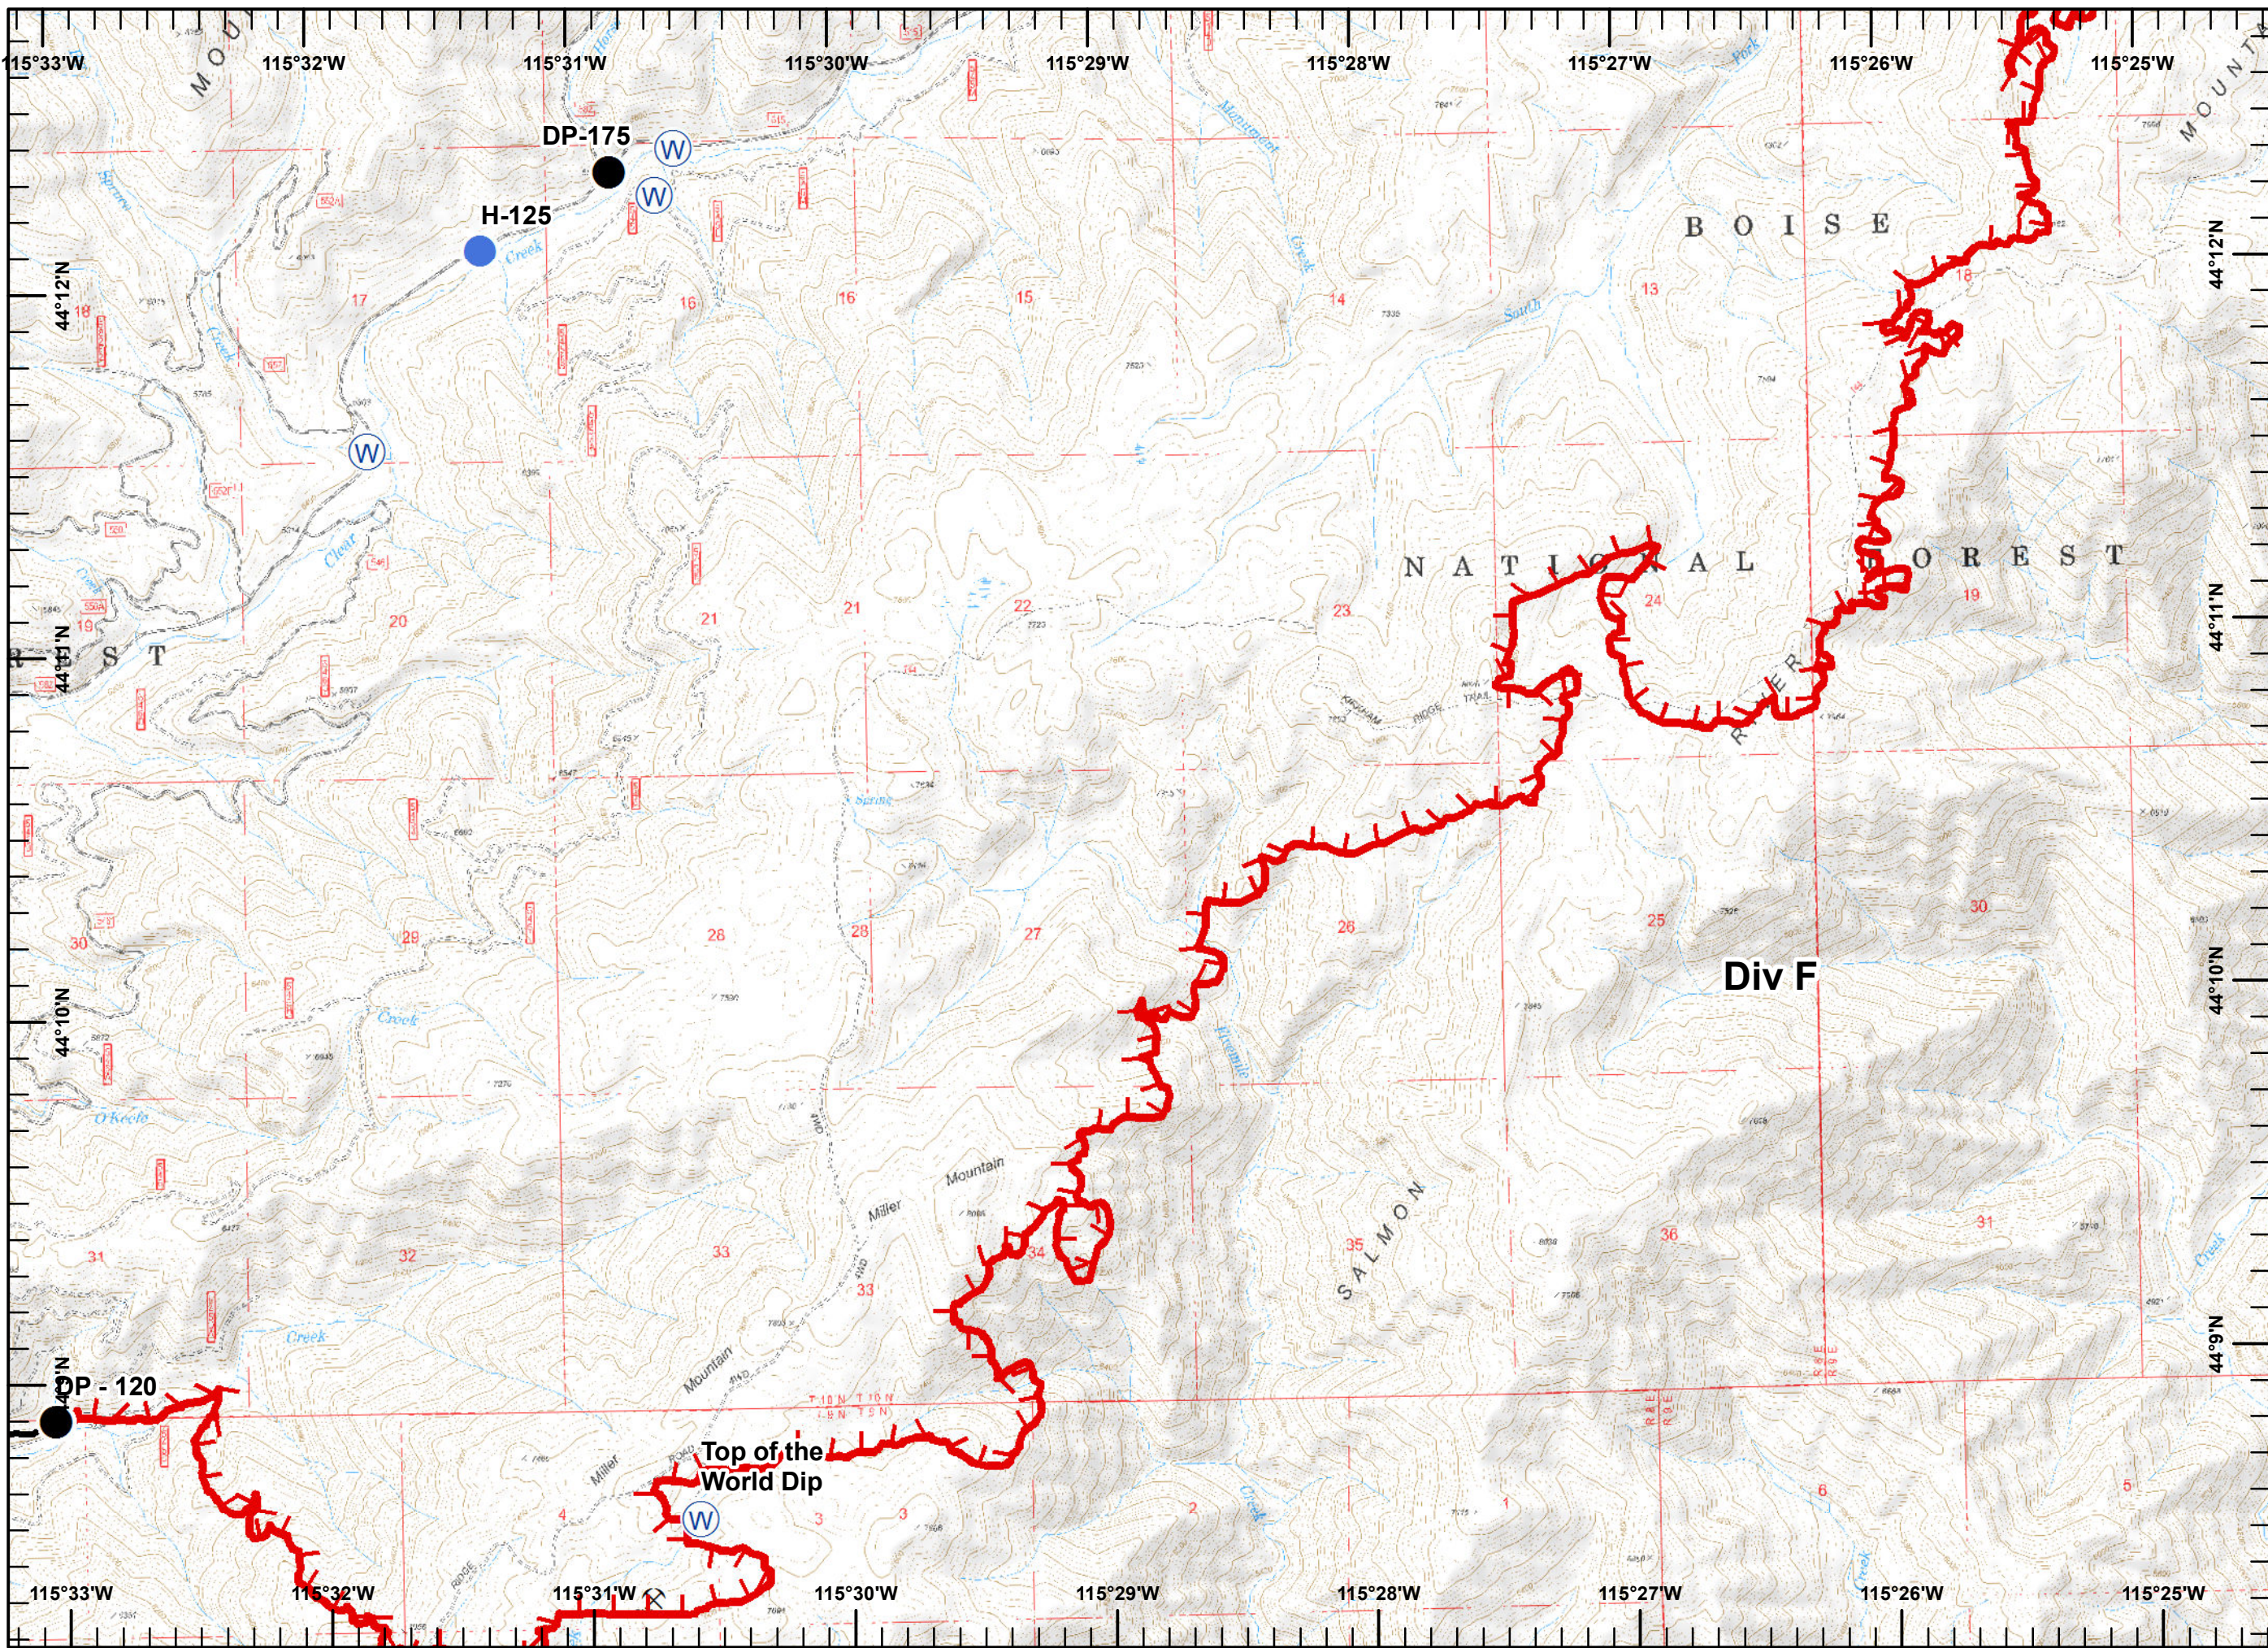

Pioneer Fire
ID-BOF-000539
09/07/16
0600

Legend

- Drop Point
- Helispot
- Mobile Weather Unit
- Pump
- Sling Site
- Water Source
- Mine
- Sites**
- Structure
- Uncontrolled Fire Edge
- Completed Line
- RRoad as Completed Line
- Completed Dozer Line
- HHand Line

Uncontrolled Fire Edge
 Rough Fire

Pioneer Fire
ID-BOF-000539
09/07/16
0600

Legend

Repeater

Water Source

Division Break

Mine

Uncontrolled Fire Edge
 Rough Fire

Miles

Pioneer Fire
ID-BOF-000539
09/07/16
0600

Legend

- Drop Point
- Helispot
- Ⓜ Water Source
- ⓧ Mine
- ▬ Uncontrolled Fire Edge
- Completed Line

Pioneer Fire
ID-BOF-000539
09/07/16
0600

Legend

-  Drop Point
-  Helispot
-  Staging Area
-  Water Source
-  Mine
-  Uncontrolled Fire Edge
-  Completed Line
-  Completed Dozer Line
-  Hand Line

Pioneer Fire
ID-BOF-000539
09/07/16
0600

Legend

- Camp
- Drop Point
- Helispot
- Highlighted Feature
- Mobile Weather Unit
- Sling Site
- Staging Area
- Water Source
- Mine
- Sites**
- Campground
- Uncontrolled Fire Edge
- Completed Line
- Completed Dozer Line
- Hand Line
- Plow Line
- Aerial Hazard