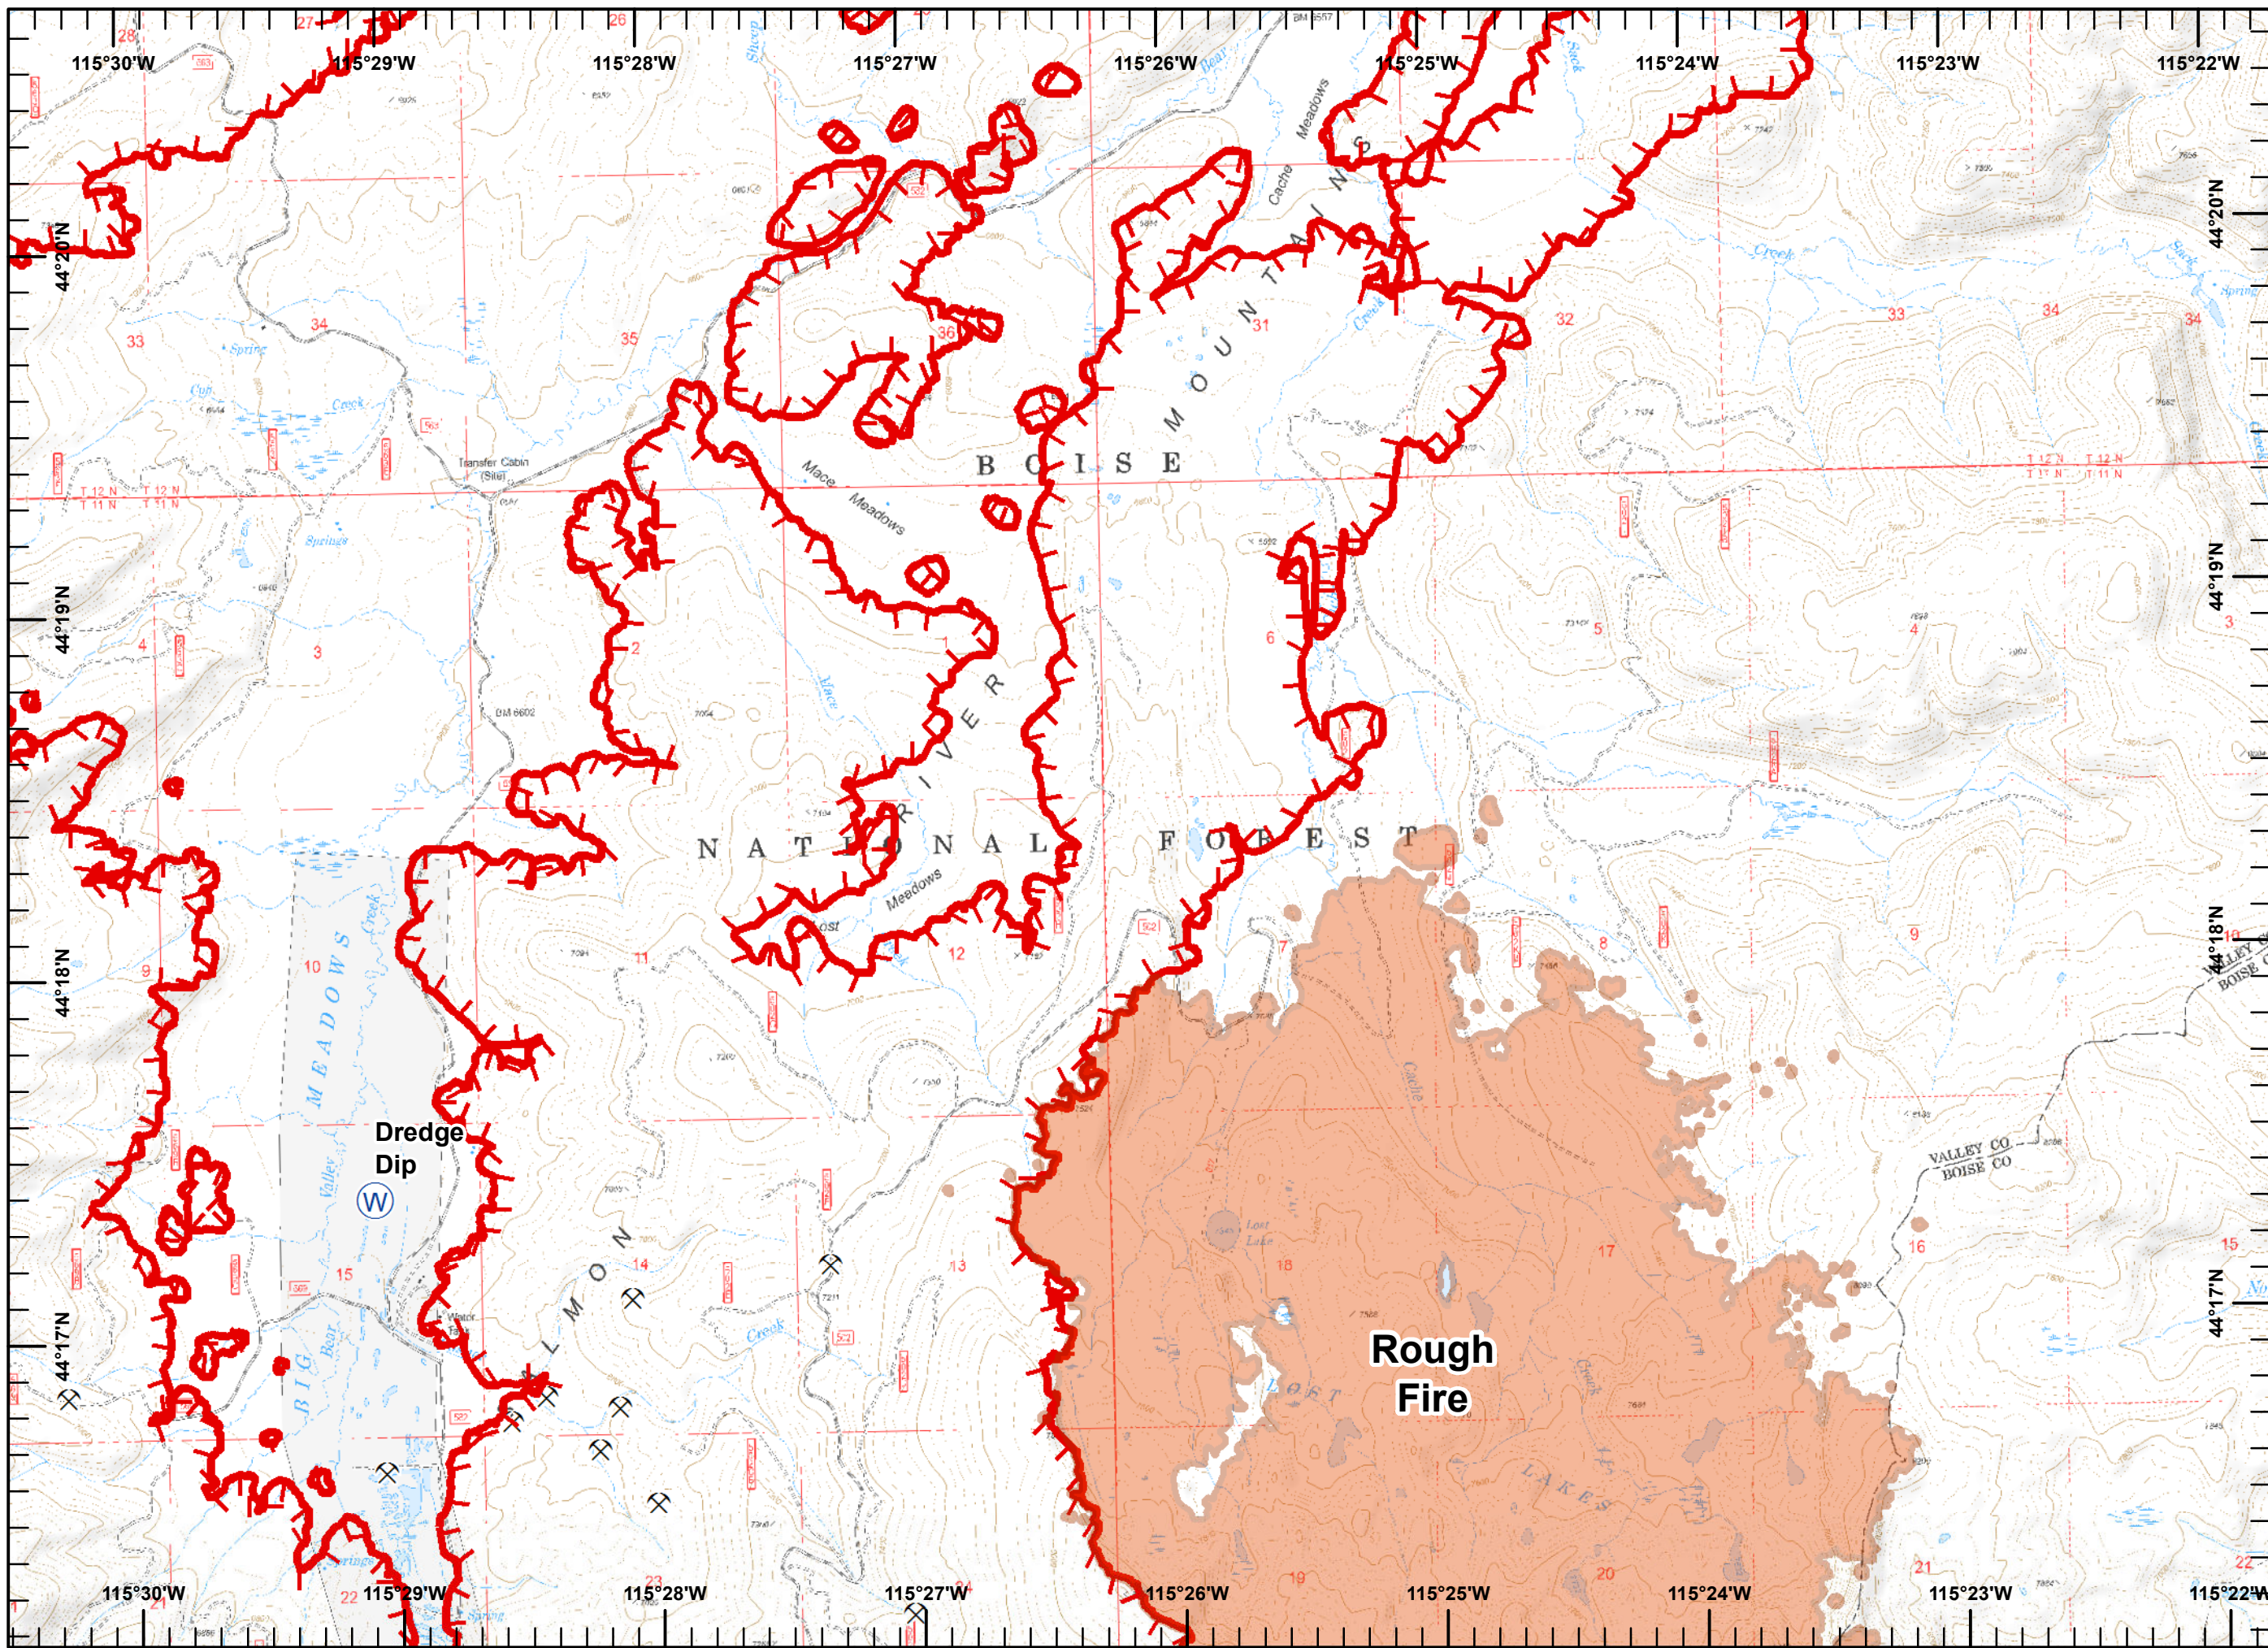

Pioneer Fire
ID-BOF-000539
09/07/16
0600

Legend

- Drop Point
- Helispot
- Mobile Weather Unit
- Pump
- Sling Site
- Water Source
- Mine
- Sites**
- Structure
- Uncontrolled Fire Edge
- Completed Line
- RRoad as Completed Line
- Completed Dozer Line
- HHand Line

Pioneer Fire
ID-BOF-000539
09/07/16
0600

Legend

- Drop Point
- WX Mobile Weather Unit
- 🏠 Lookout
- ⛏ Mine
- Sites
 - ▲ Structure
 - 🔴 Uncontrolled Fire Edge

Miles

Pioneer Fire
ID-BOF-000539
09/07/16
0600

Legend
Uncontrolled Fire Edge

Pioneer Fire
ID-BOF-000539
09/07/16
0600

Legend

- Mine
- Uncontrolled Fire Edge

Pioneer Fire
ID-BOF-000539
09/07/16
0600

Legend

Water Source

Mine

Uncontrolled Fire Edge
 Rough Fire

Pioneer Fire
ID-BOF-000539
09/07/16
0600

Legend

Repeater

Water Source

Division Break

Mine

Uncontrolled Fire Edge
 Rough Fire