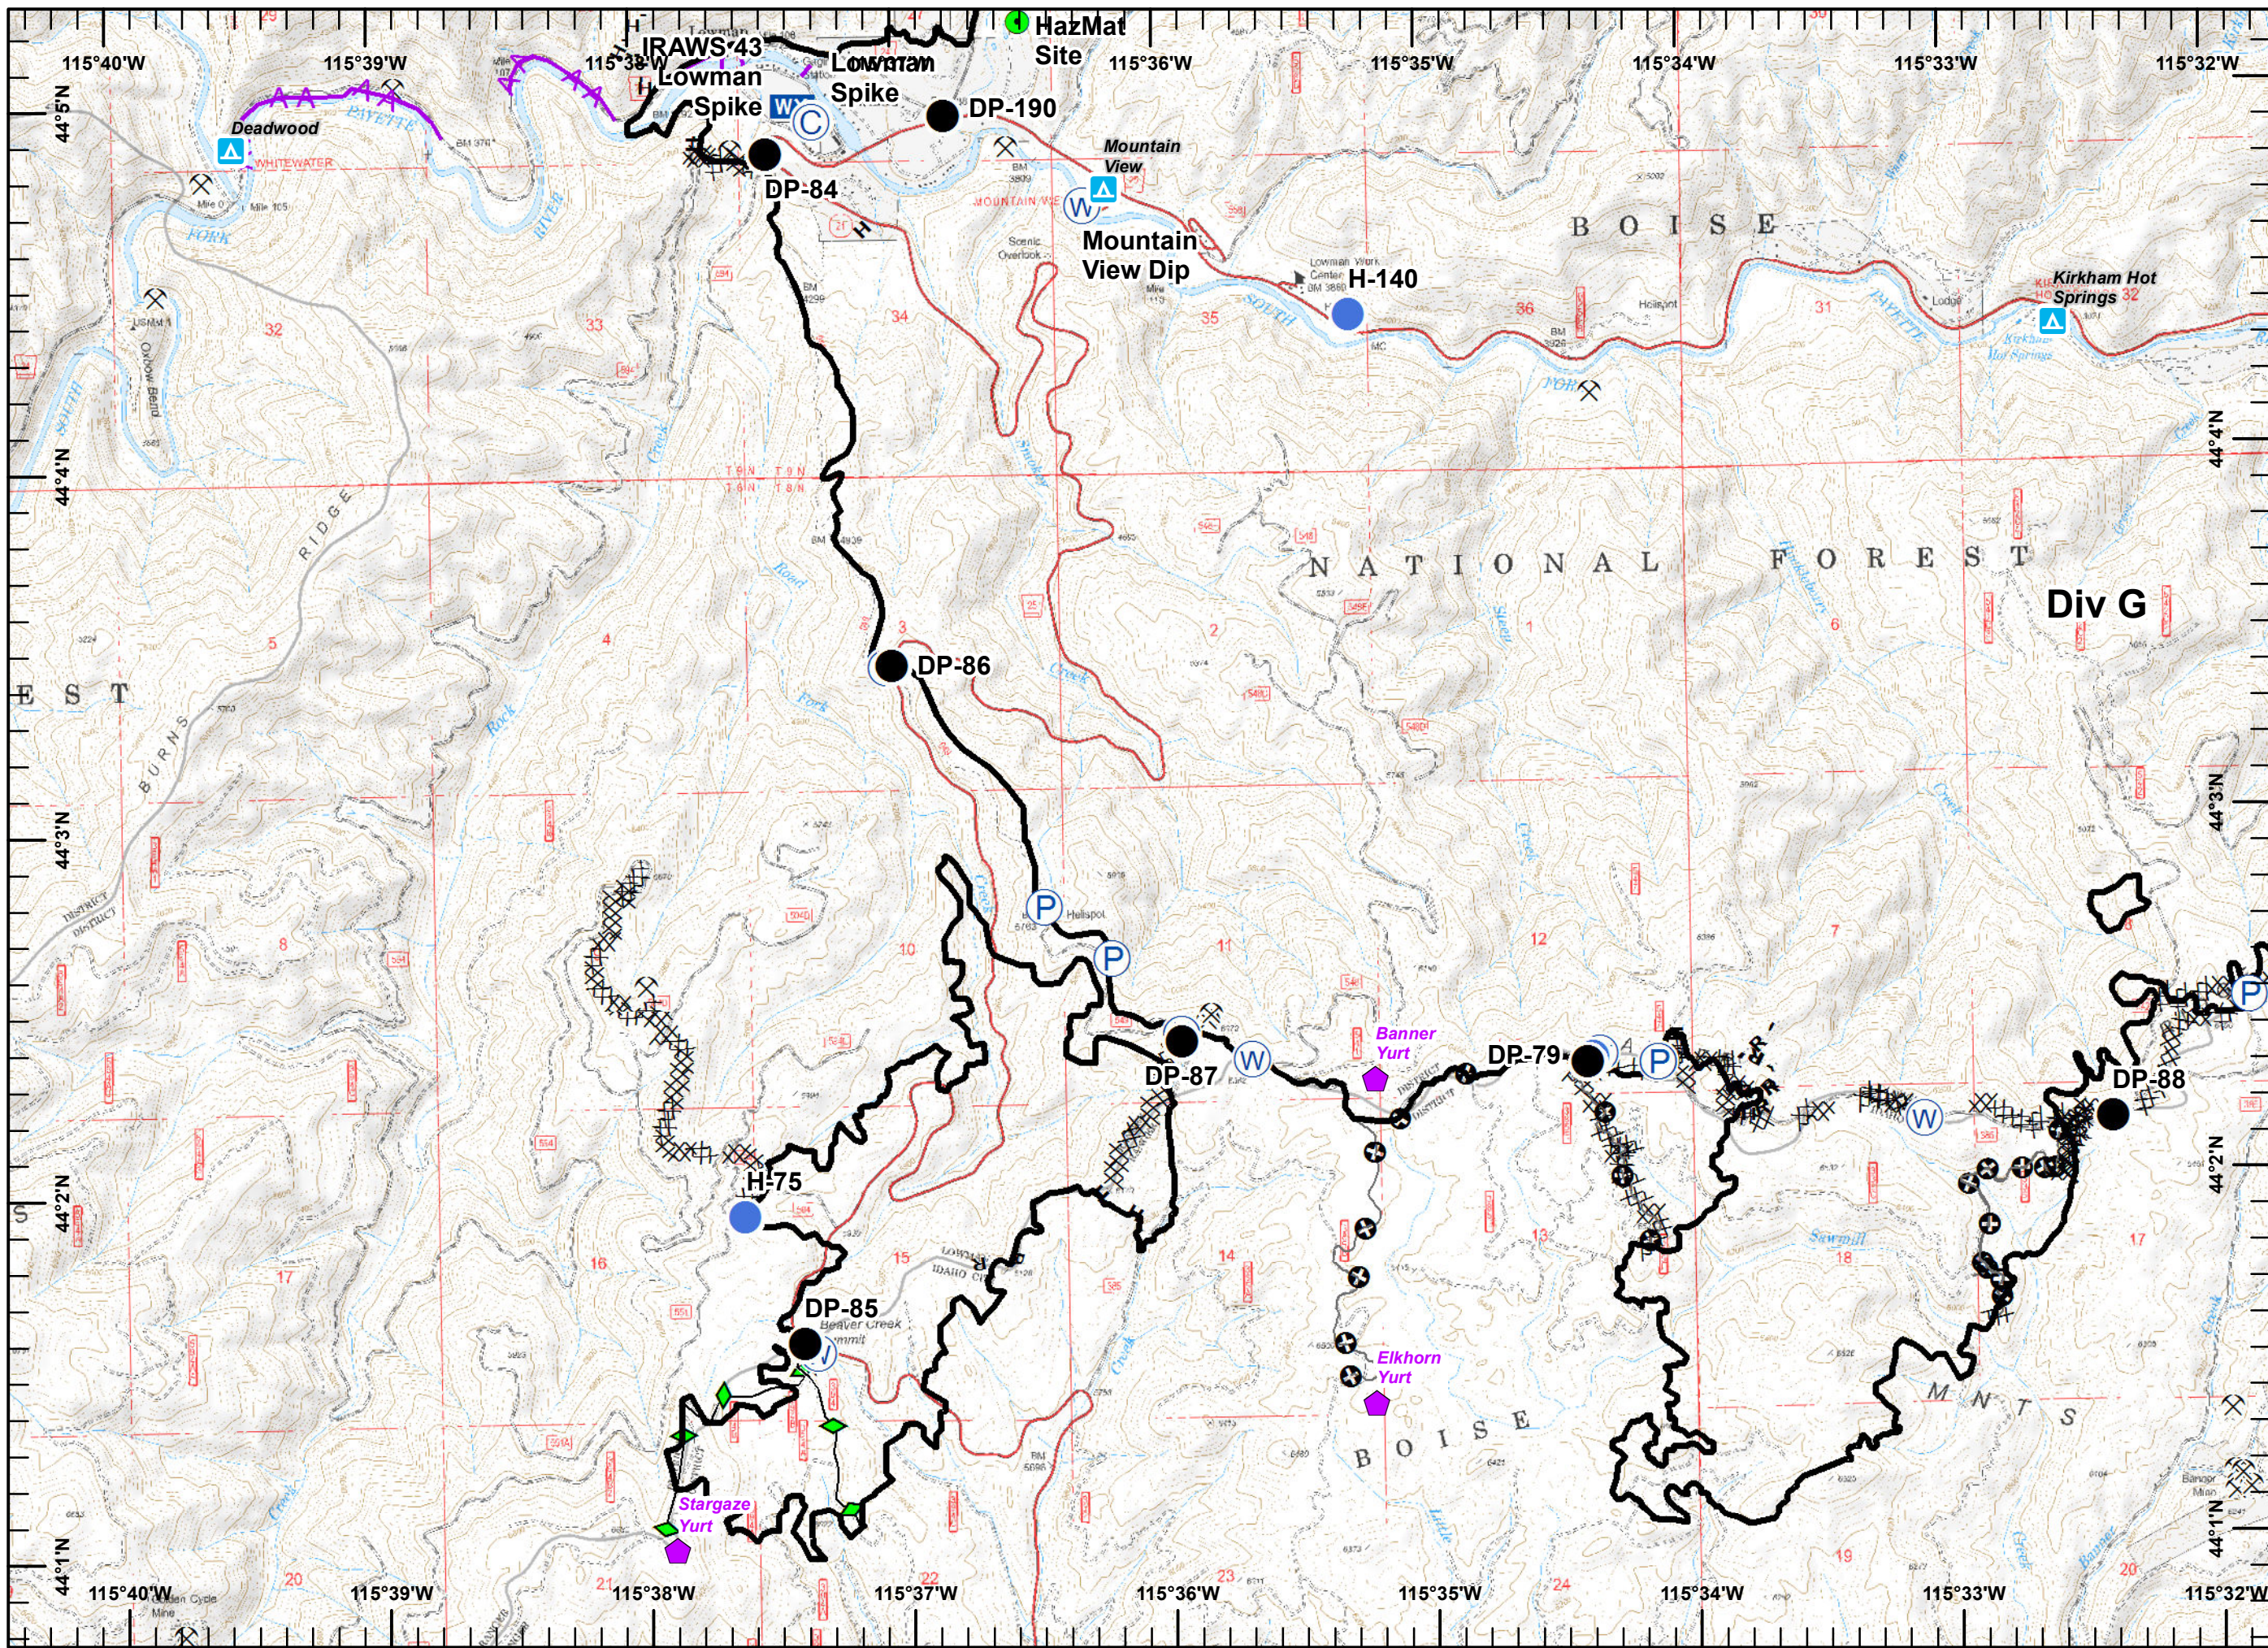

Pioneer Fire
ID-BOF-000539
09/07/16
0600

Legend

- Drop Point
- Helispot
- Mobile Weather Unit
- Pump
- Sling Site
- Water Source
- Mine
- Sites**
- Structure
- Uncontrolled Fire Edge
- Completed Line
- RRoad as Completed Line
- Completed Dozer Line
- HHand Line

Miles

Pioneer Fire
ID-BOF-000539
09/07/16
0600

Legend

- Drop Point
- Helispot
- Ⓜ Water Source
- ⓧ Mine
- ▬ Uncontrolled Fire Edge
- Completed Line

Pioneer Fire
ID-BOF-000539
09/07/16
0600

Legend

-  Drop Point
-  Helispot
-  Staging Area
-  Water Source
-  Mine
-  Uncontrolled Fire Edge
-  Completed Line
-  Completed Dozer Line
-  Hand Line

Pioneer Fire
ID-BOF-000539
09/07/16
0600

Legend

- Camp
- Drop Point
- Helispot
- Highlighted Feature
- Mobile Weather Unit
- Sling Site
- Staging Area
- Water Source
- Mine
- Sites**
- Campground
- Uncontrolled Fire Edge
- Completed Line
- Completed Dozer Line
- Hand Line
- Plow Line
- Aerial Hazard

Pioneer Fire
ID-BOF-000539
09/07/16
0600

Legend

- Drop Point
- Pump
- Water Source
- Mine
- Sites
- Campground
- Uncontrolled Fire Edge
- Completed Line
- Road as Completed Line
- Completed Dozer Line
- Hand Line
- Other