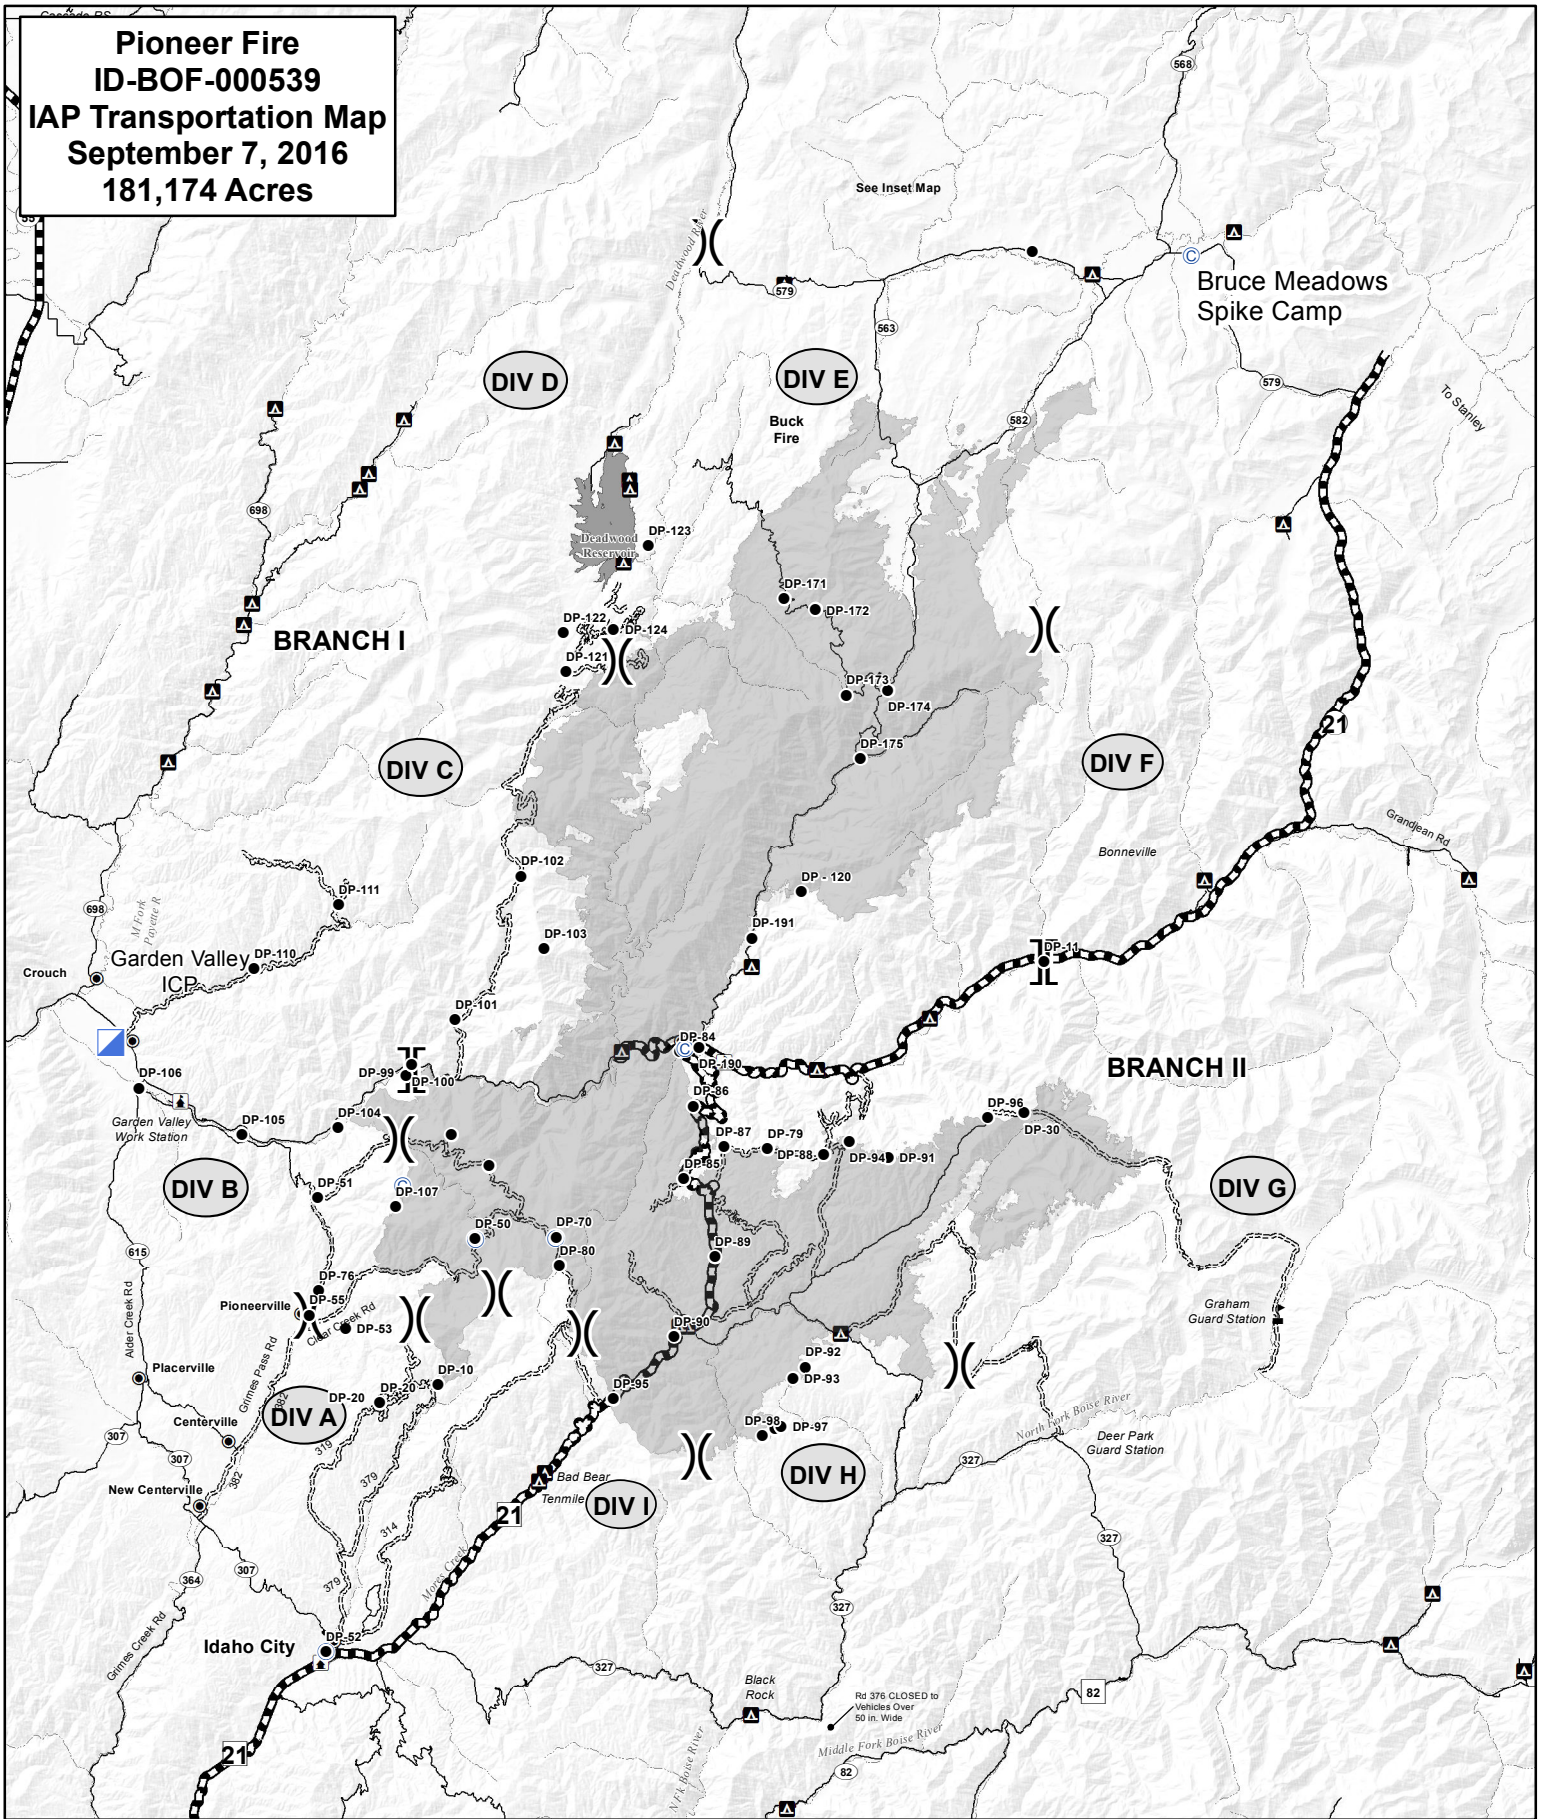

**Pioneer Fire
ID-BOF-000539
IAP Transportation Map
September 7, 2016
181,174 Acres**

- Zone Break
- Branch Break
- Division Break
- Camp
- Incident Command Post

- Drop Point
- Incident Base