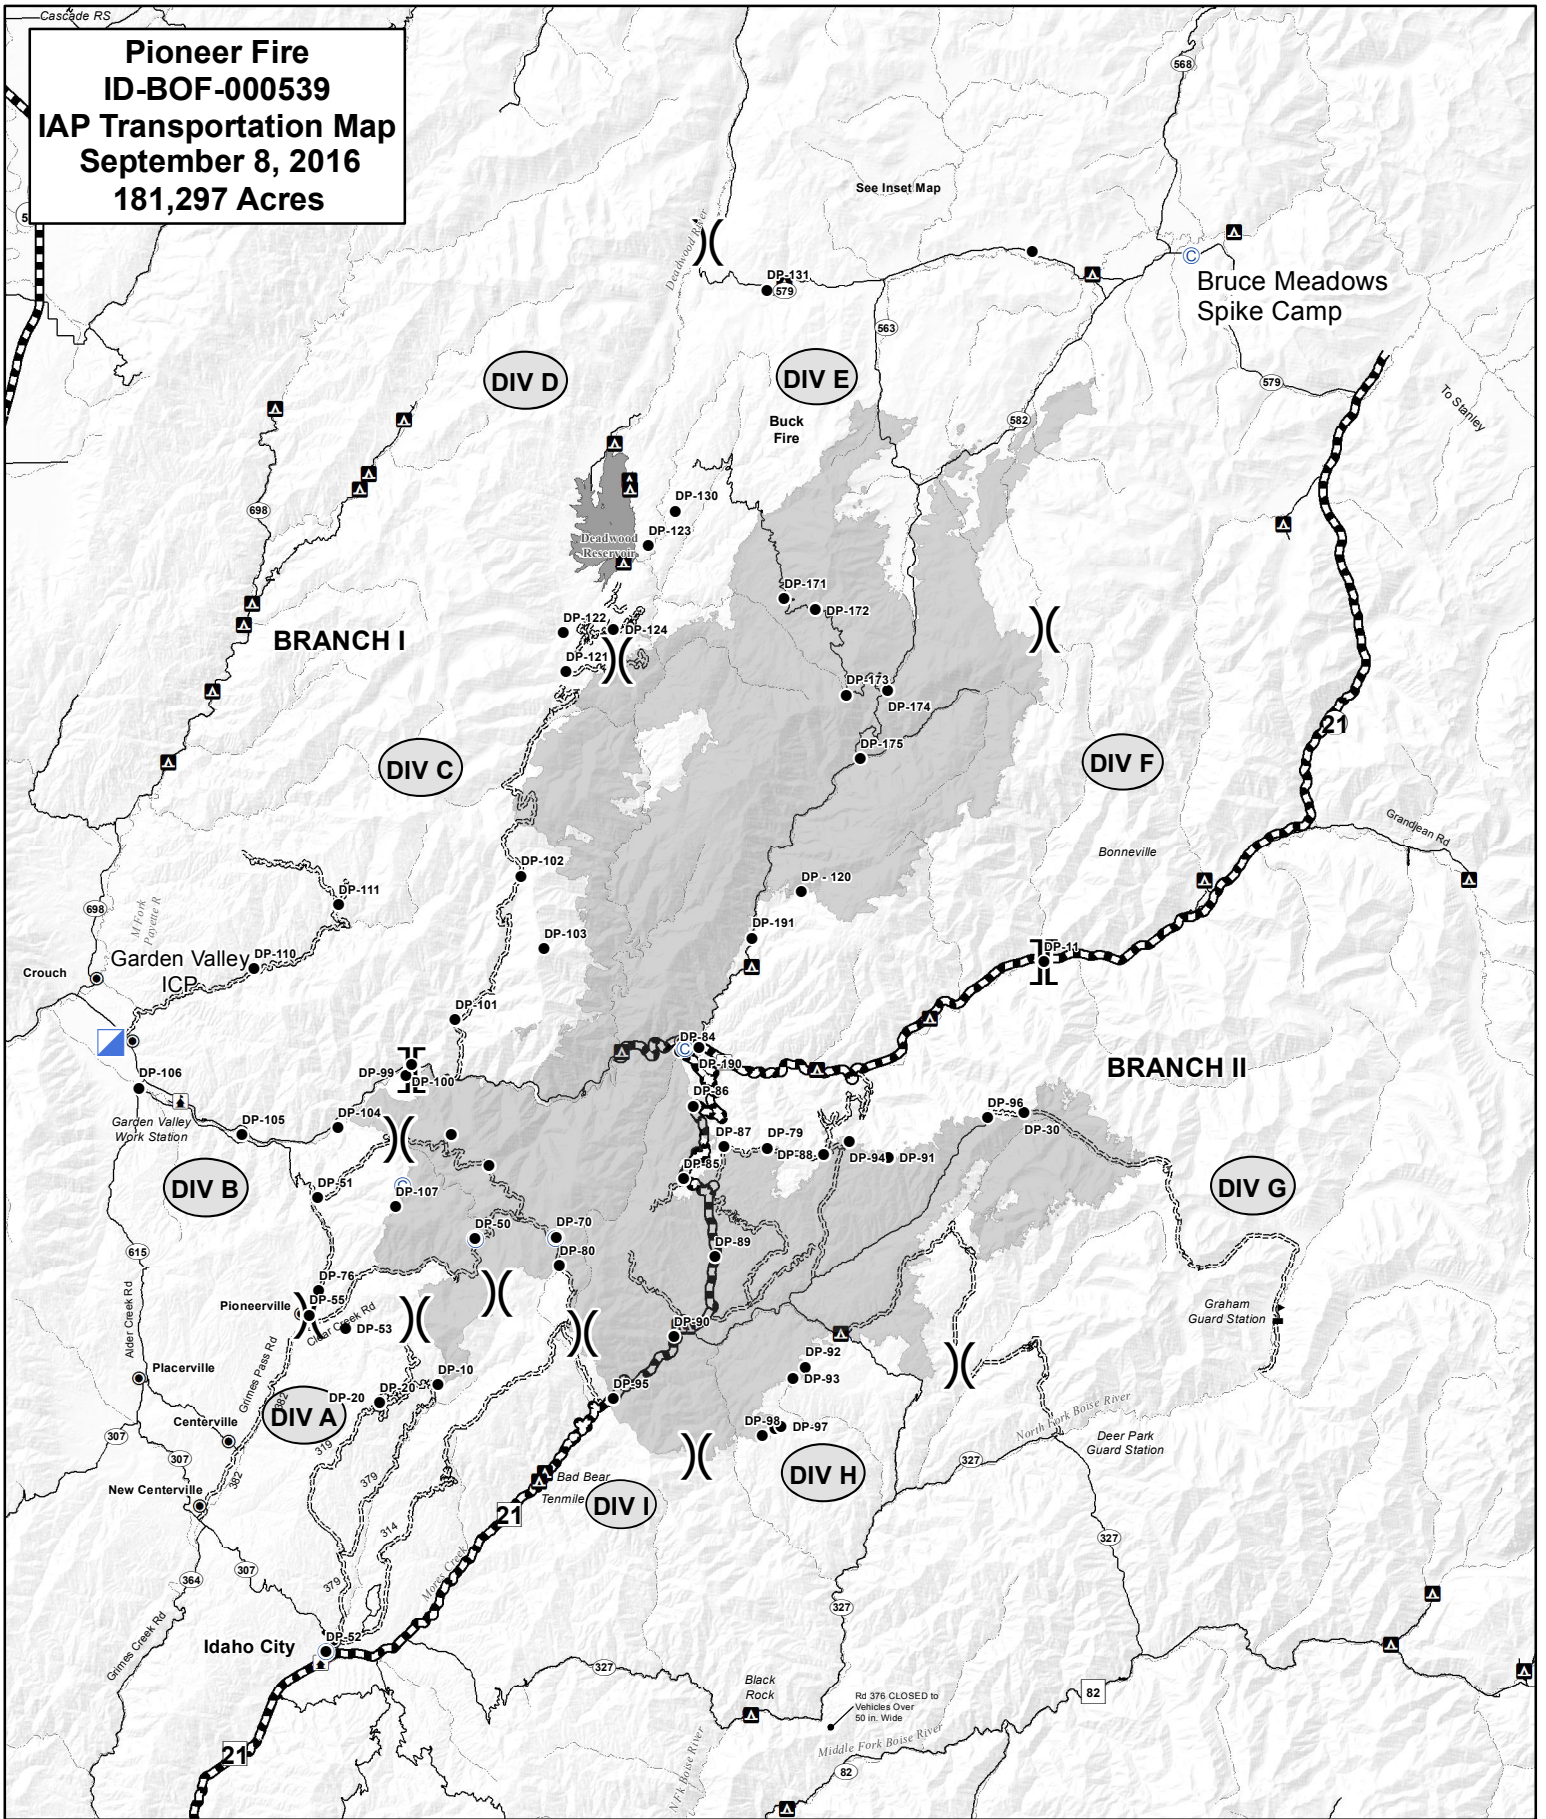

**Pioneer Fire
ID-BOF-000539
IAP Transportation Map
September 8, 2016
181,297 Acres**

-  Zone Break
-  Branch Break
-  Division Break
-  Camp
-  Incident Command Post

-  Drop Point
-  Incident Base

2016-09-07 21:37 hrs pmw