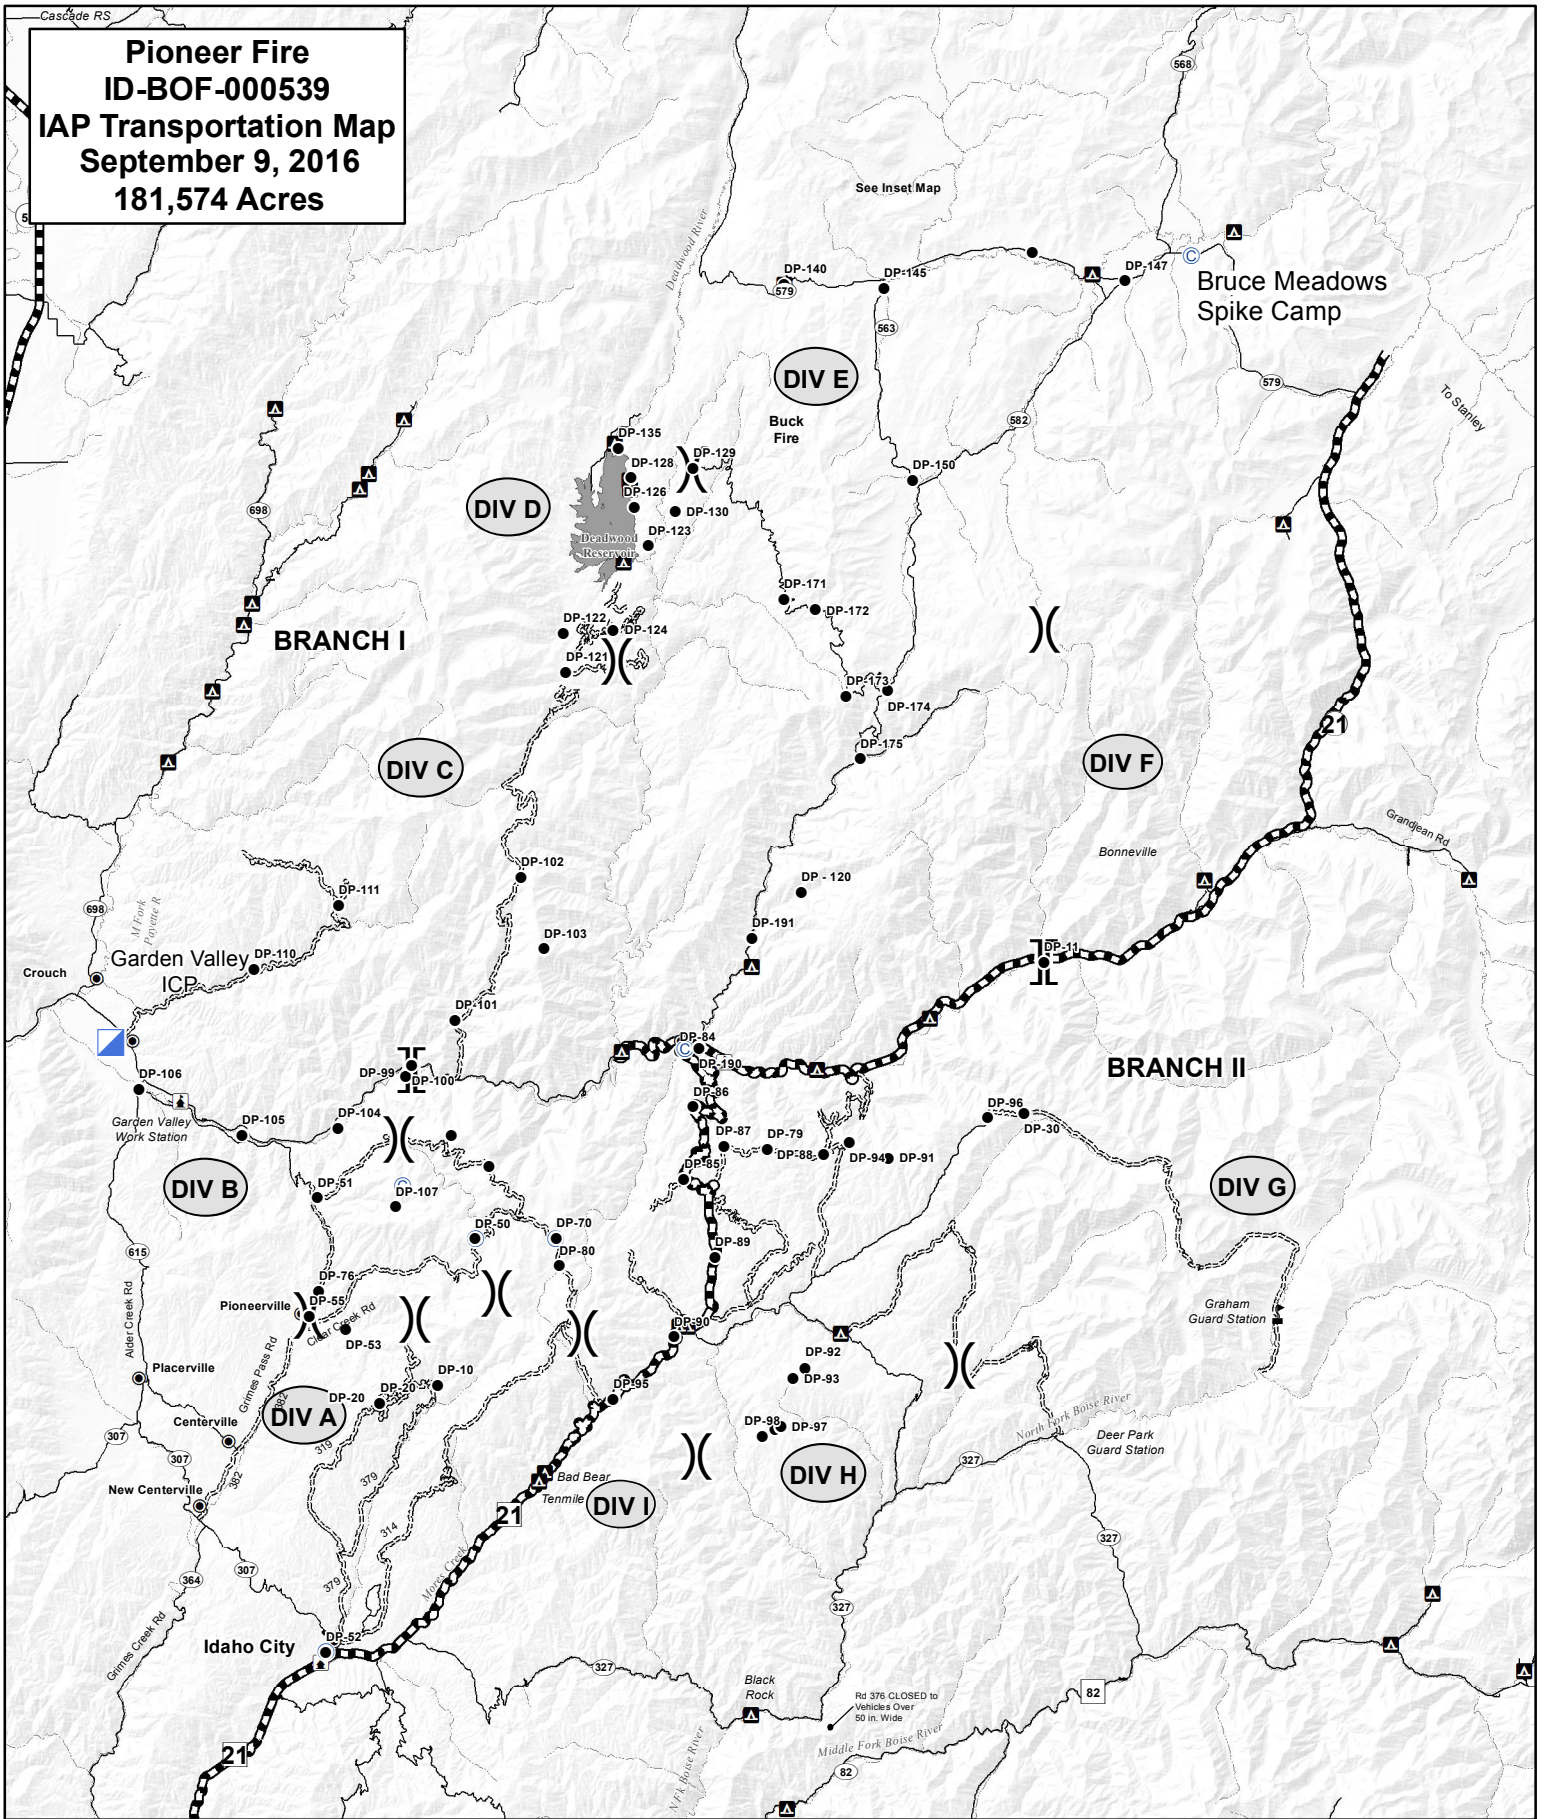

**Pioneer Fire
ID-BOF-000539
IAP Transportation Map
September 9, 2016
181,574 Acres**

- Zone Break
- Branch Break
- Division Break
- Camp
- Incident Command Post

- Drop Point
- Incident Base