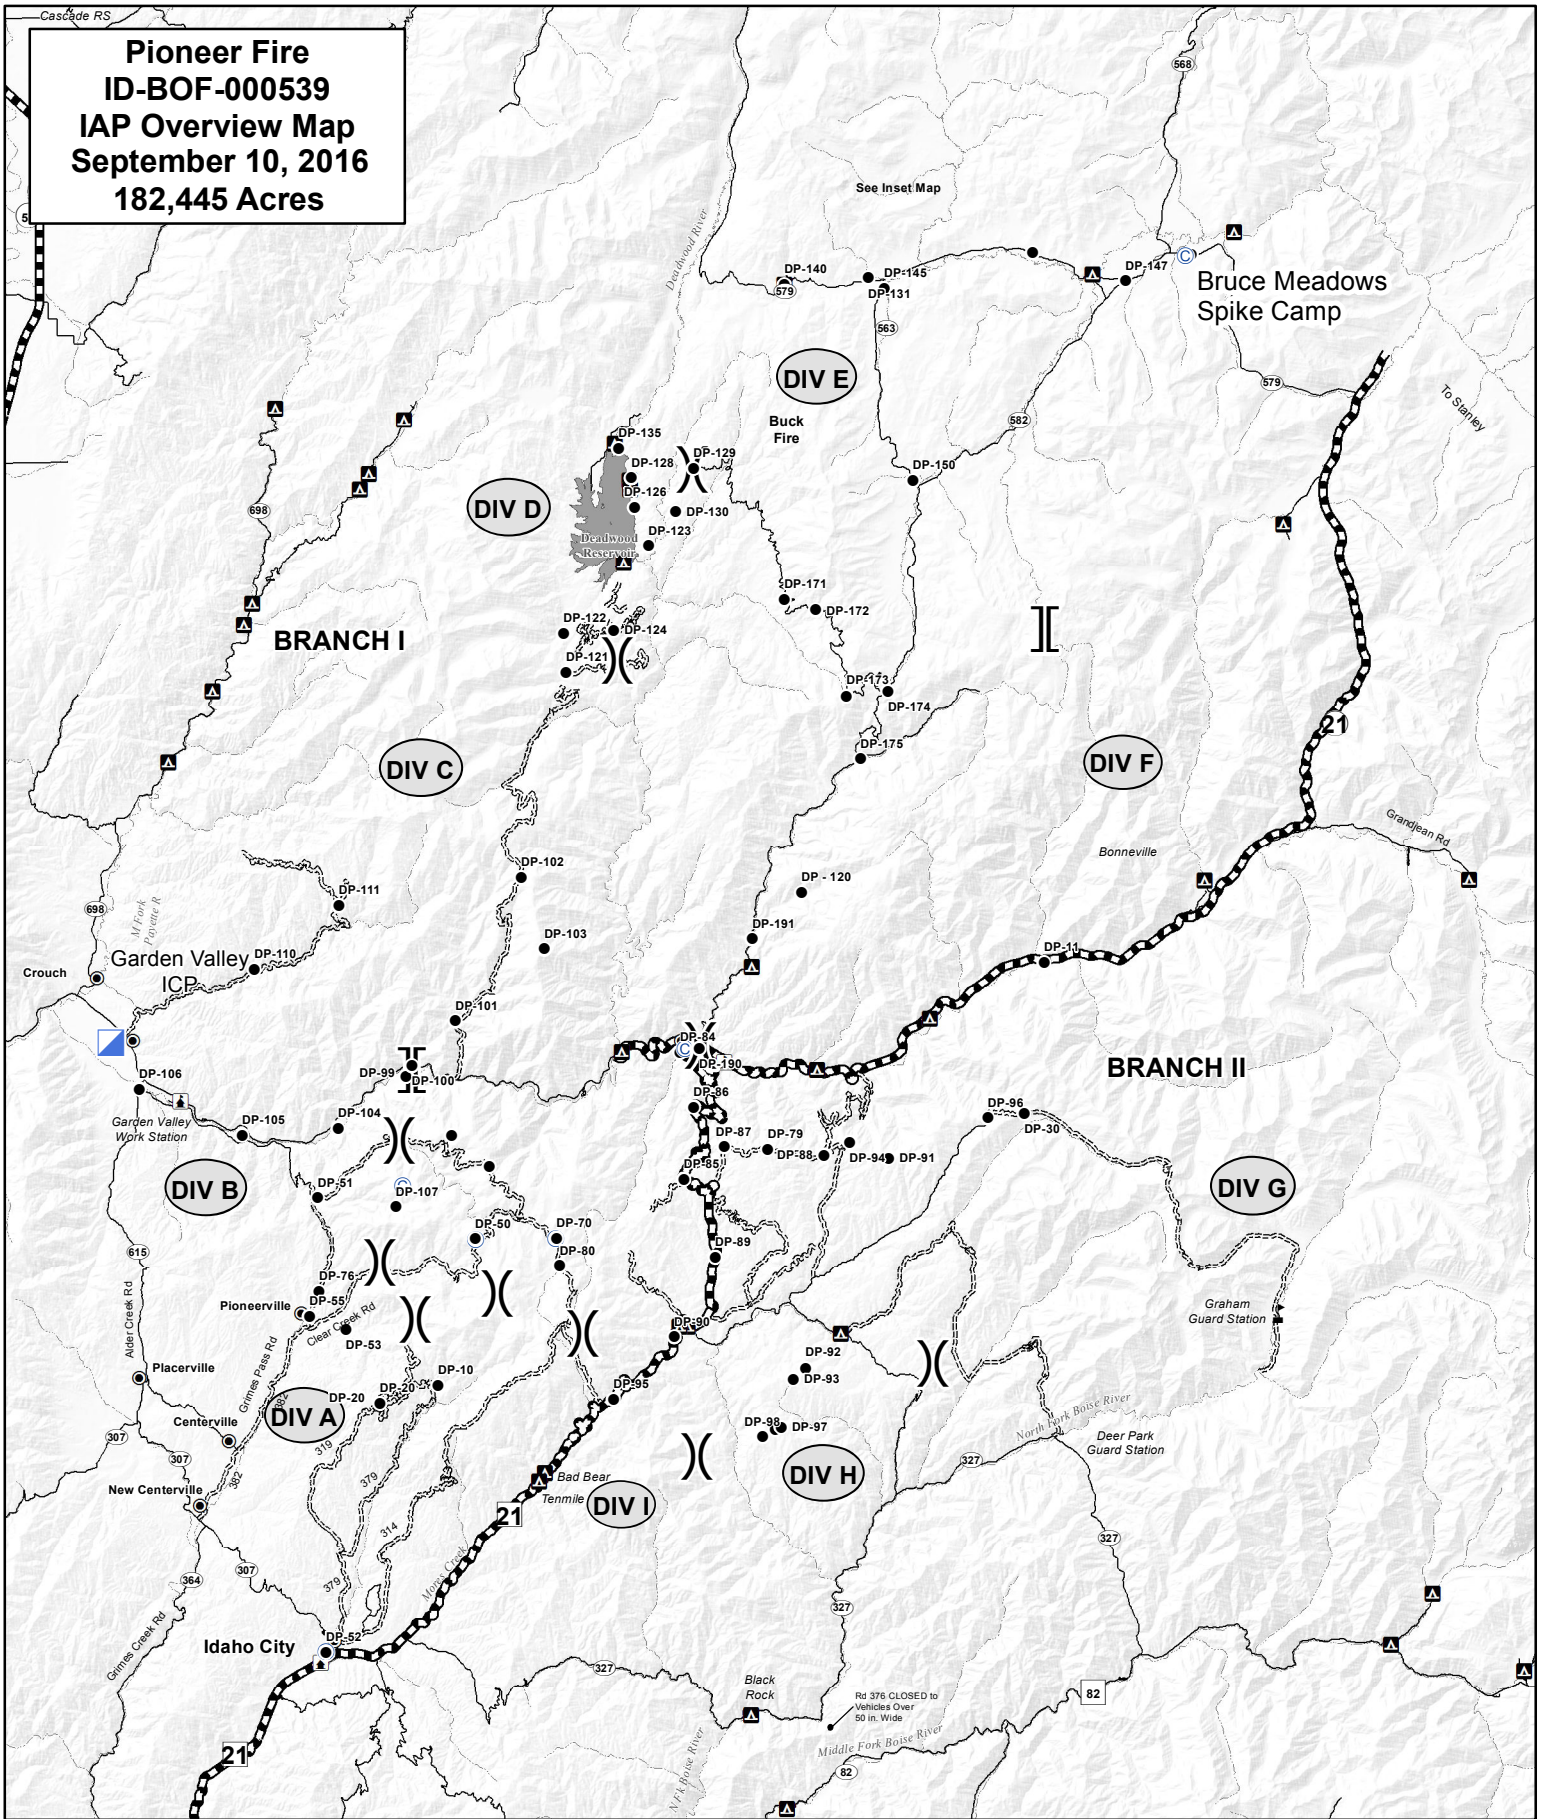

**Pioneer Fire
ID-BOF-000539
IAP Overview Map
September 10, 2016
182,445 Acres**

- Zone Break
- Branch Break
- Division Break
- Camp
- Incident Command Post

- Drop Point
- Incident Base