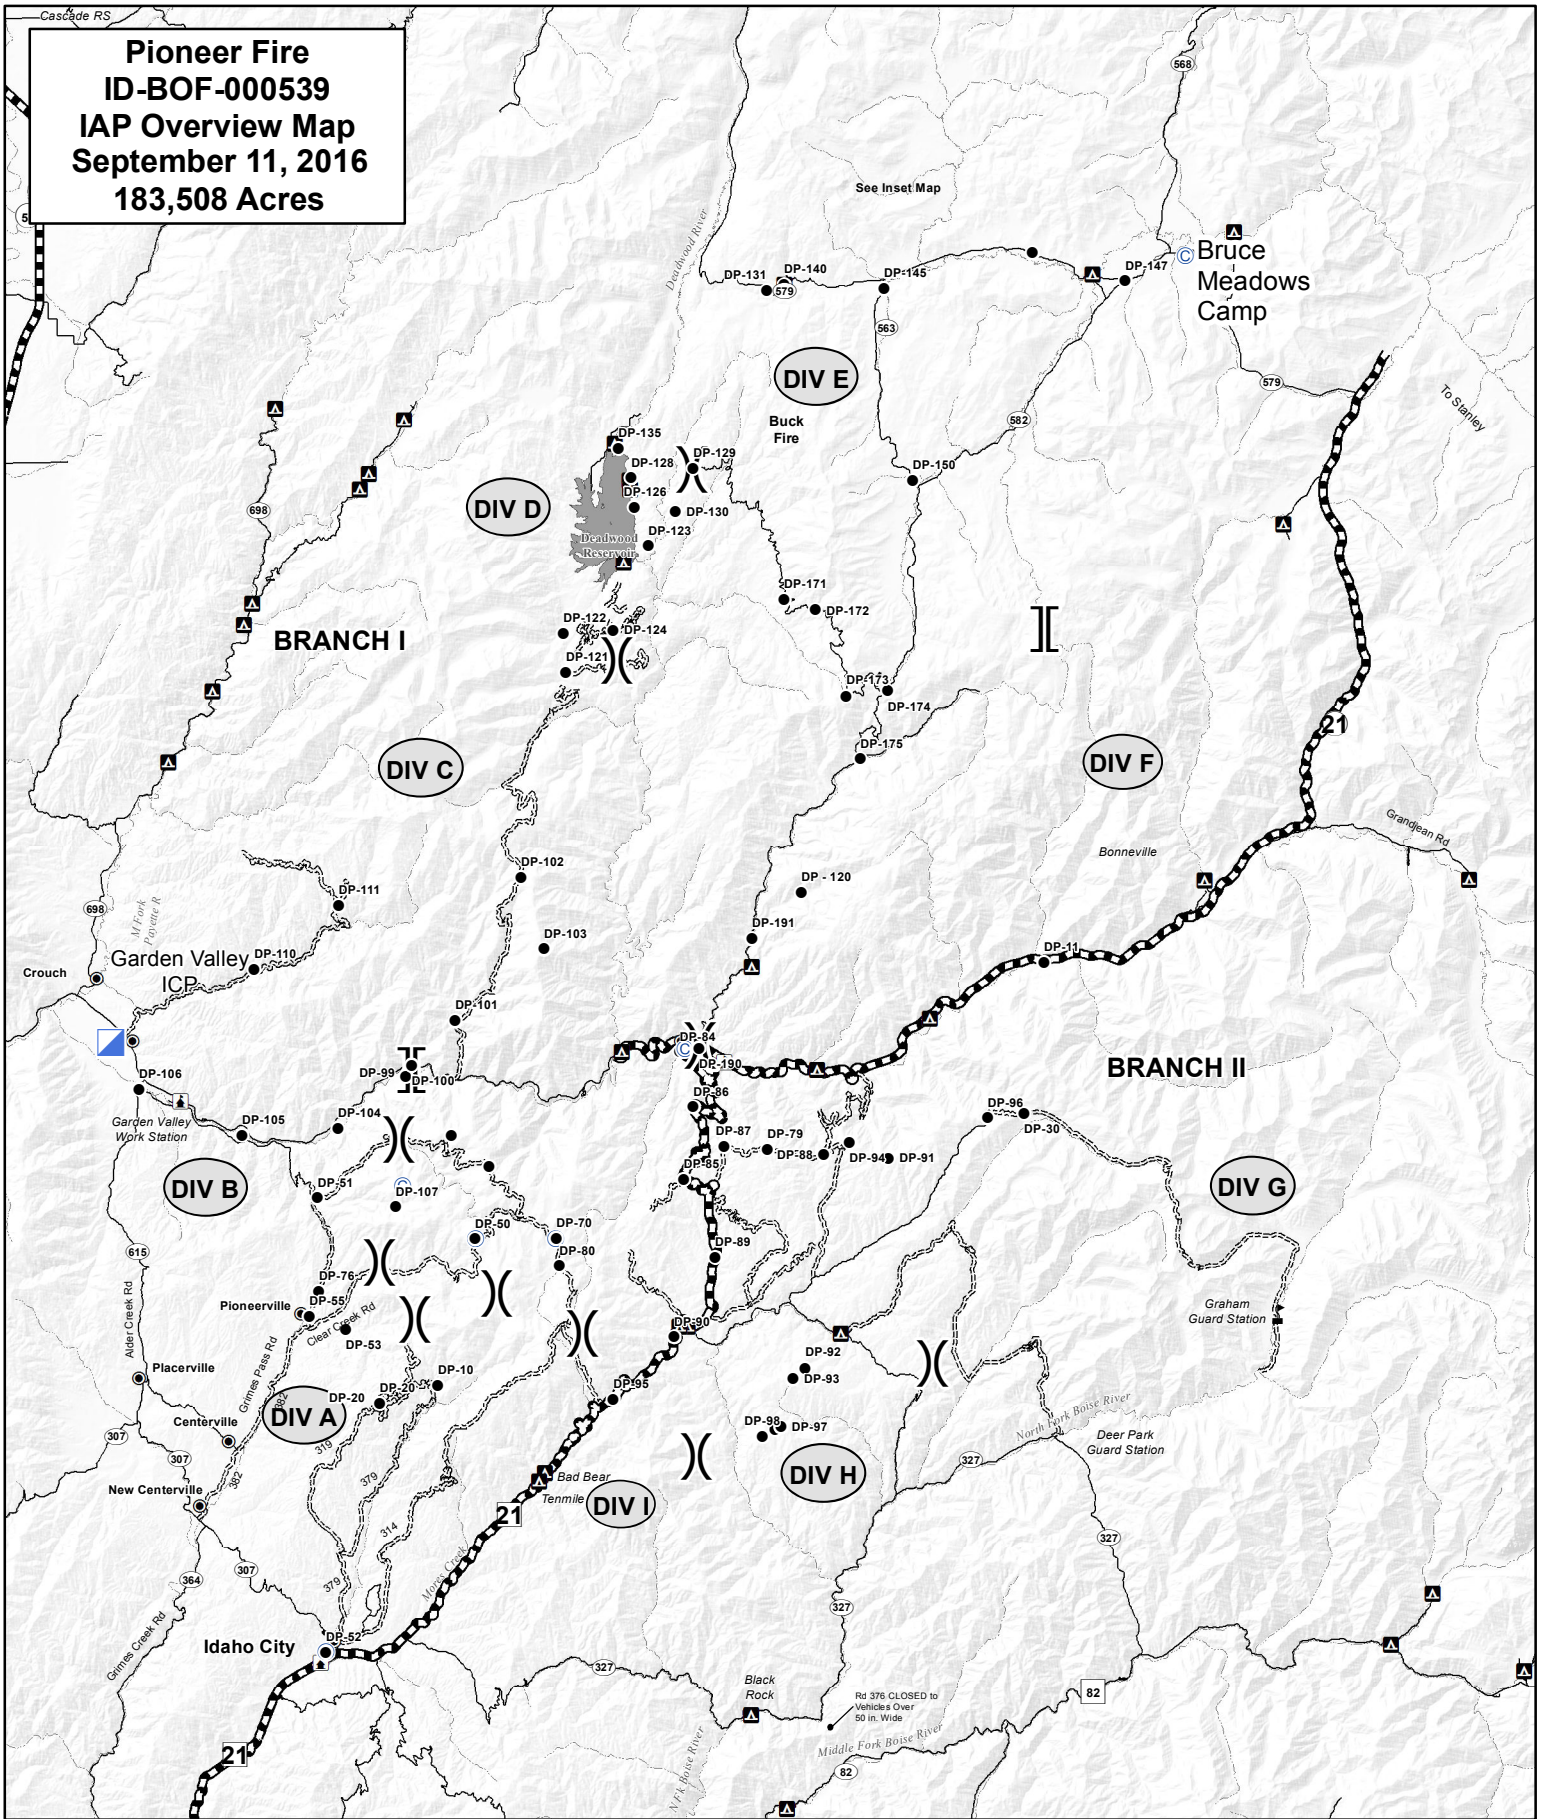

**Pioneer Fire  
ID-BOF-000539  
IAP Overview Map  
September 11, 2016  
183,508 Acres**

- Zone Break
- Branch Break
- Division Break
- Camp
- Incident Command Post

- Drop Point
- Incident Base