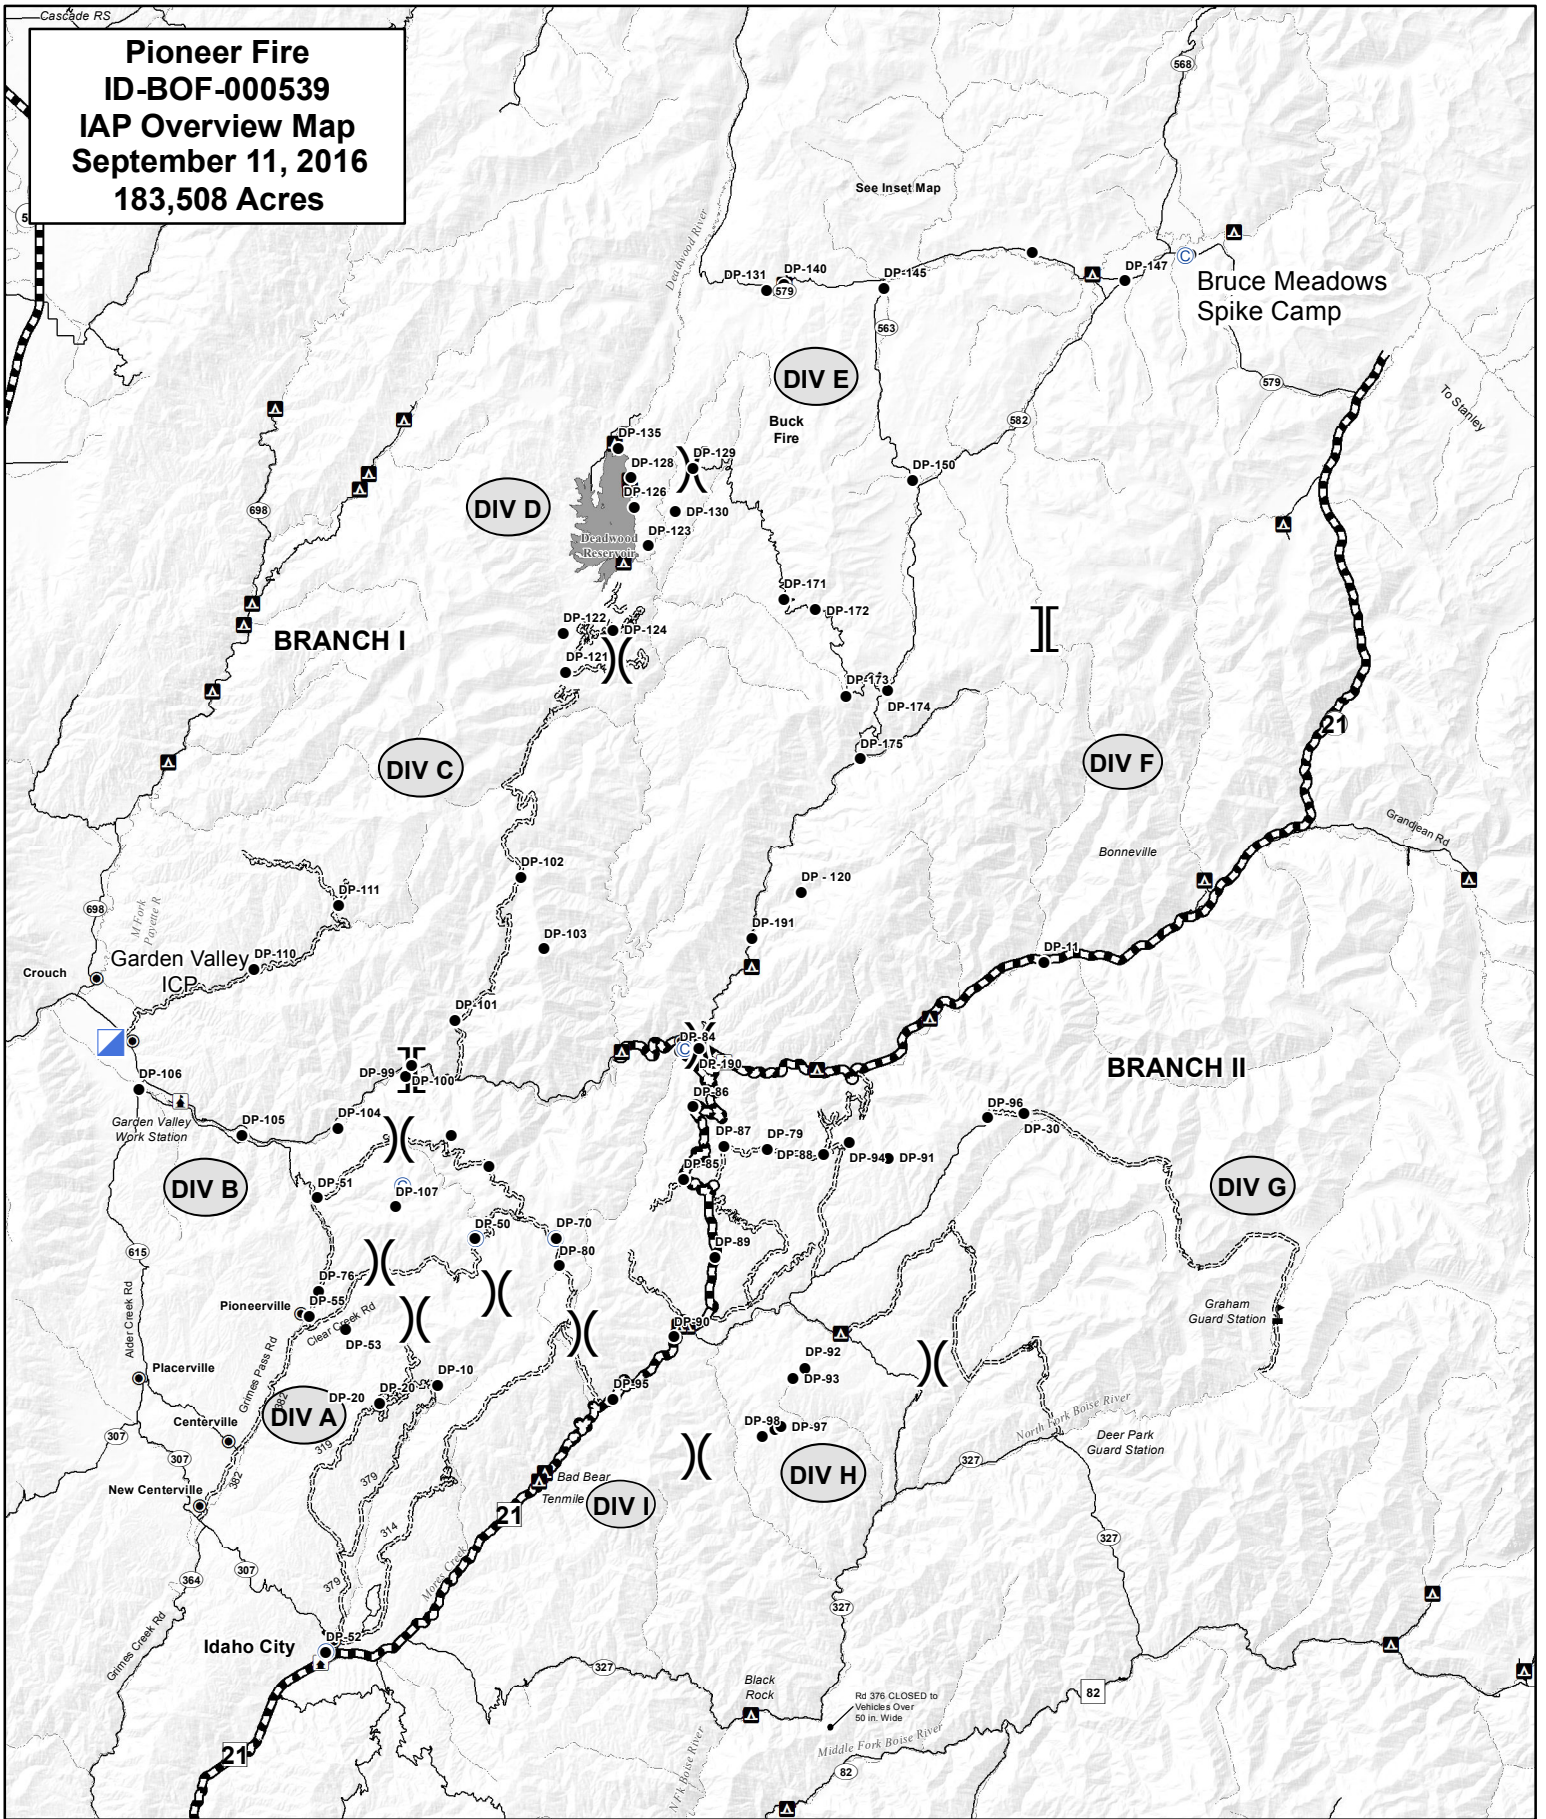

**Pioneer Fire  
ID-BOF-000539  
IAP Overview Map  
September 11, 2016  
183,508 Acres**

- Zone Break
- Branch Break
- Division Break
- Camp
- Incident Command Post

- Drop Point
- Incident Base