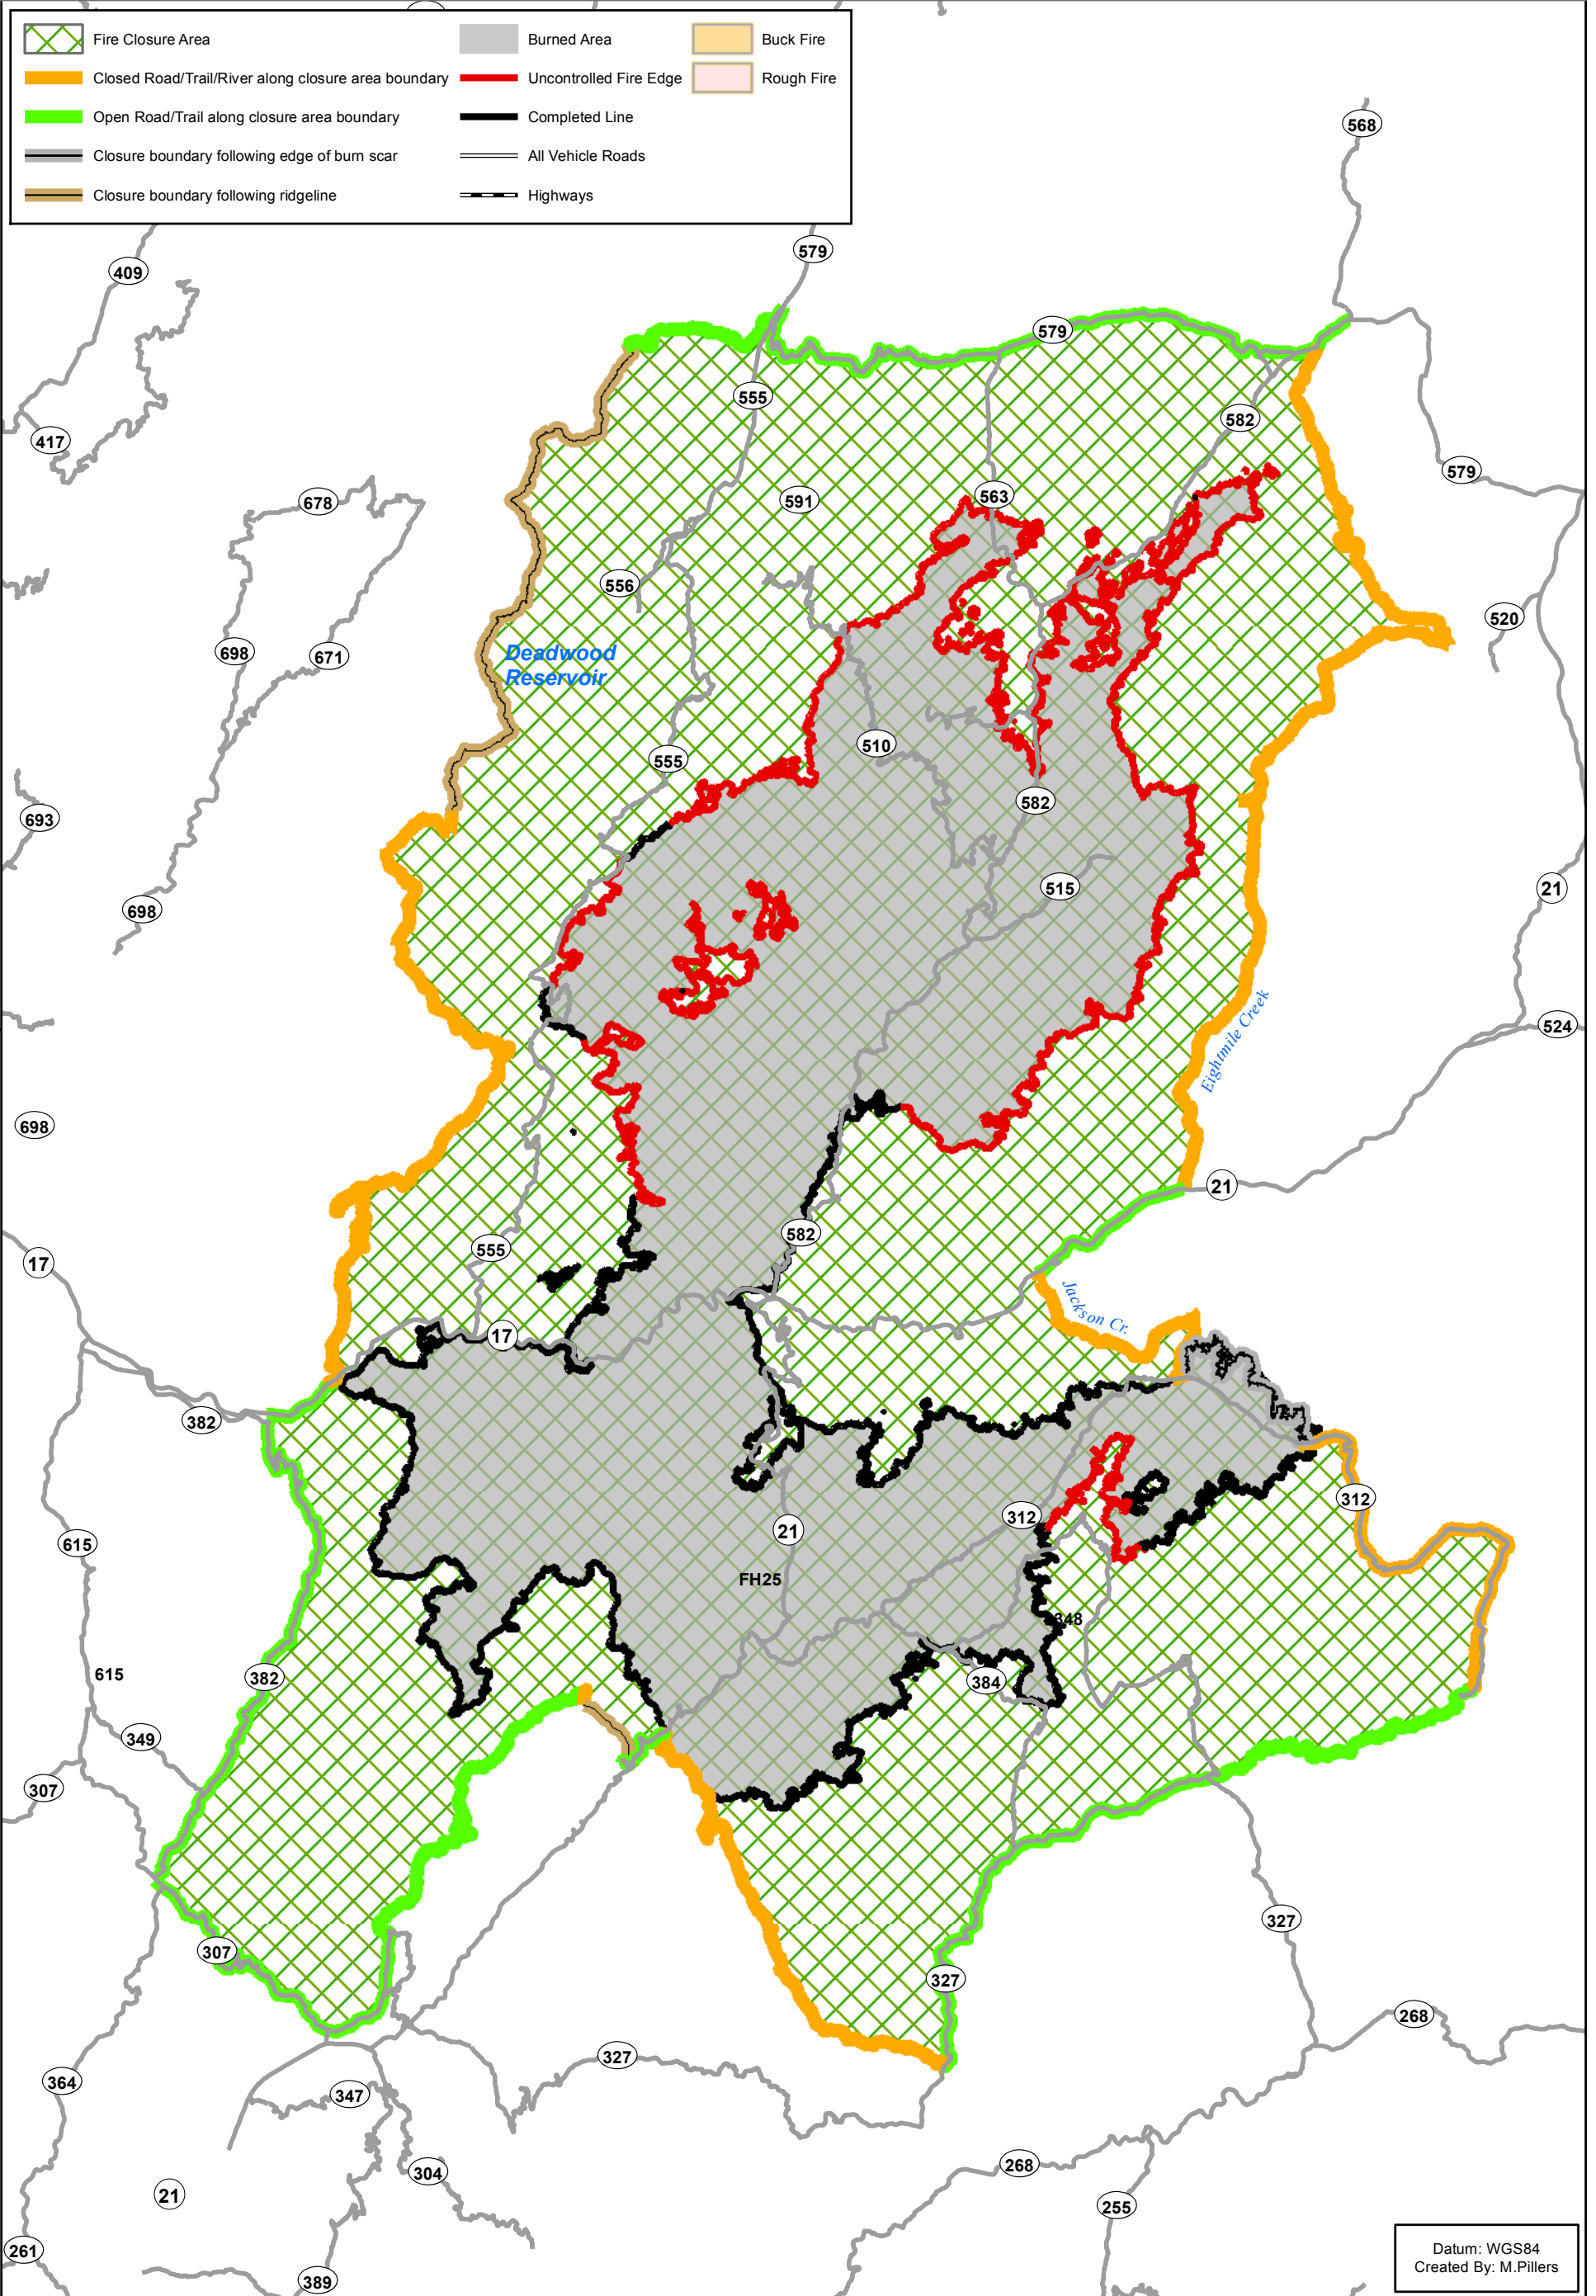

Fire Closure and Burned Area

Pioneer Fire

09/12/2016

185,895 Acres

Datum: WGS84
Created By: M.Pillers