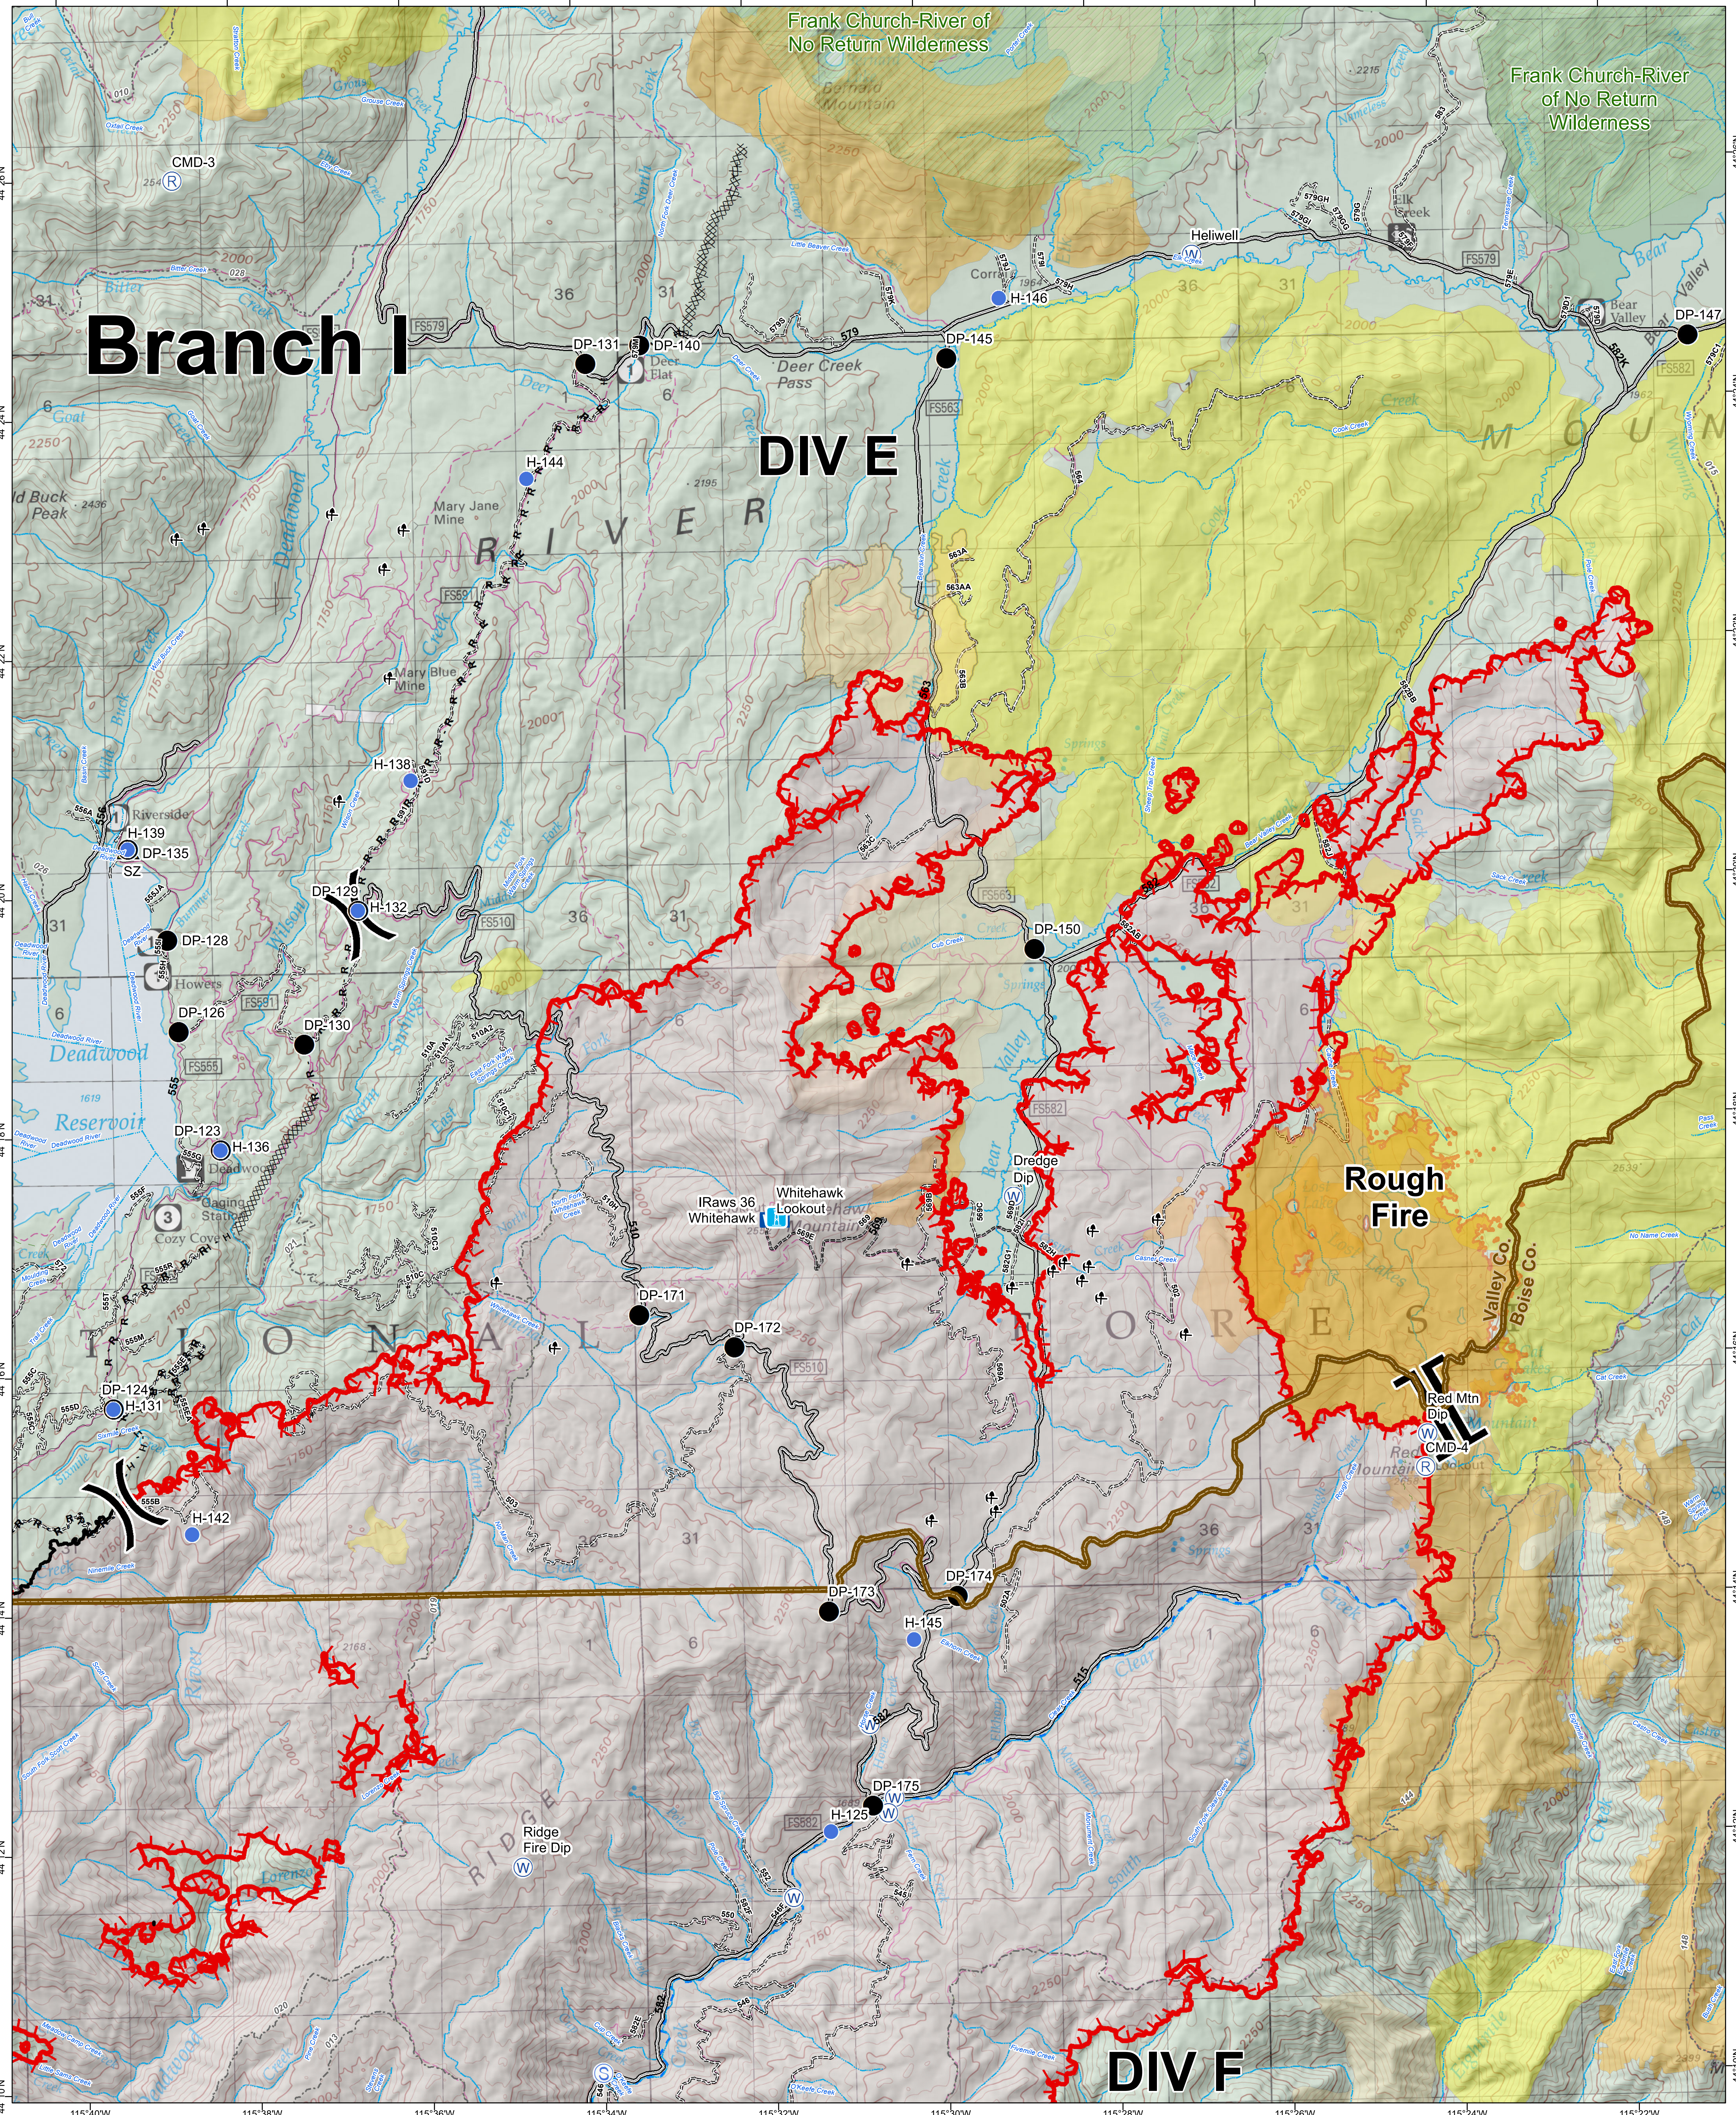

Branch I

DIV E

DIV F

Rough Fire

Frank Church-River of No Return Wilderness

Frank Church-River of No Return Wilderness

Operations
Division D/E
Pioneer
ID-BOF-000539
9/12/2016
185,895 Acres

- | | | | | | | | | | | | |
|--|----------------|--|---------------------|--|------------------------|--|----------------------|--|-------------------------------|--|-----------|
| | Division Break | | Mobile Weather Unit | | Uncontrolled Fire Edge | | Completed Dozer Line | | Wildfire Daily Fire Perimeter | | 1989-1999 |
| | Branch Break | | Repeater | | Completed Line | | Hand Line | | 2000-2009 | | 2010-2015 |
| | Drop Point | | Safety Zone | | Road as Completed Line | | Bull Trout Streams | | | | |
| | Helispot | | Staging Area | | | | | | | | |
| | | | Water Source | | | | | | | | |