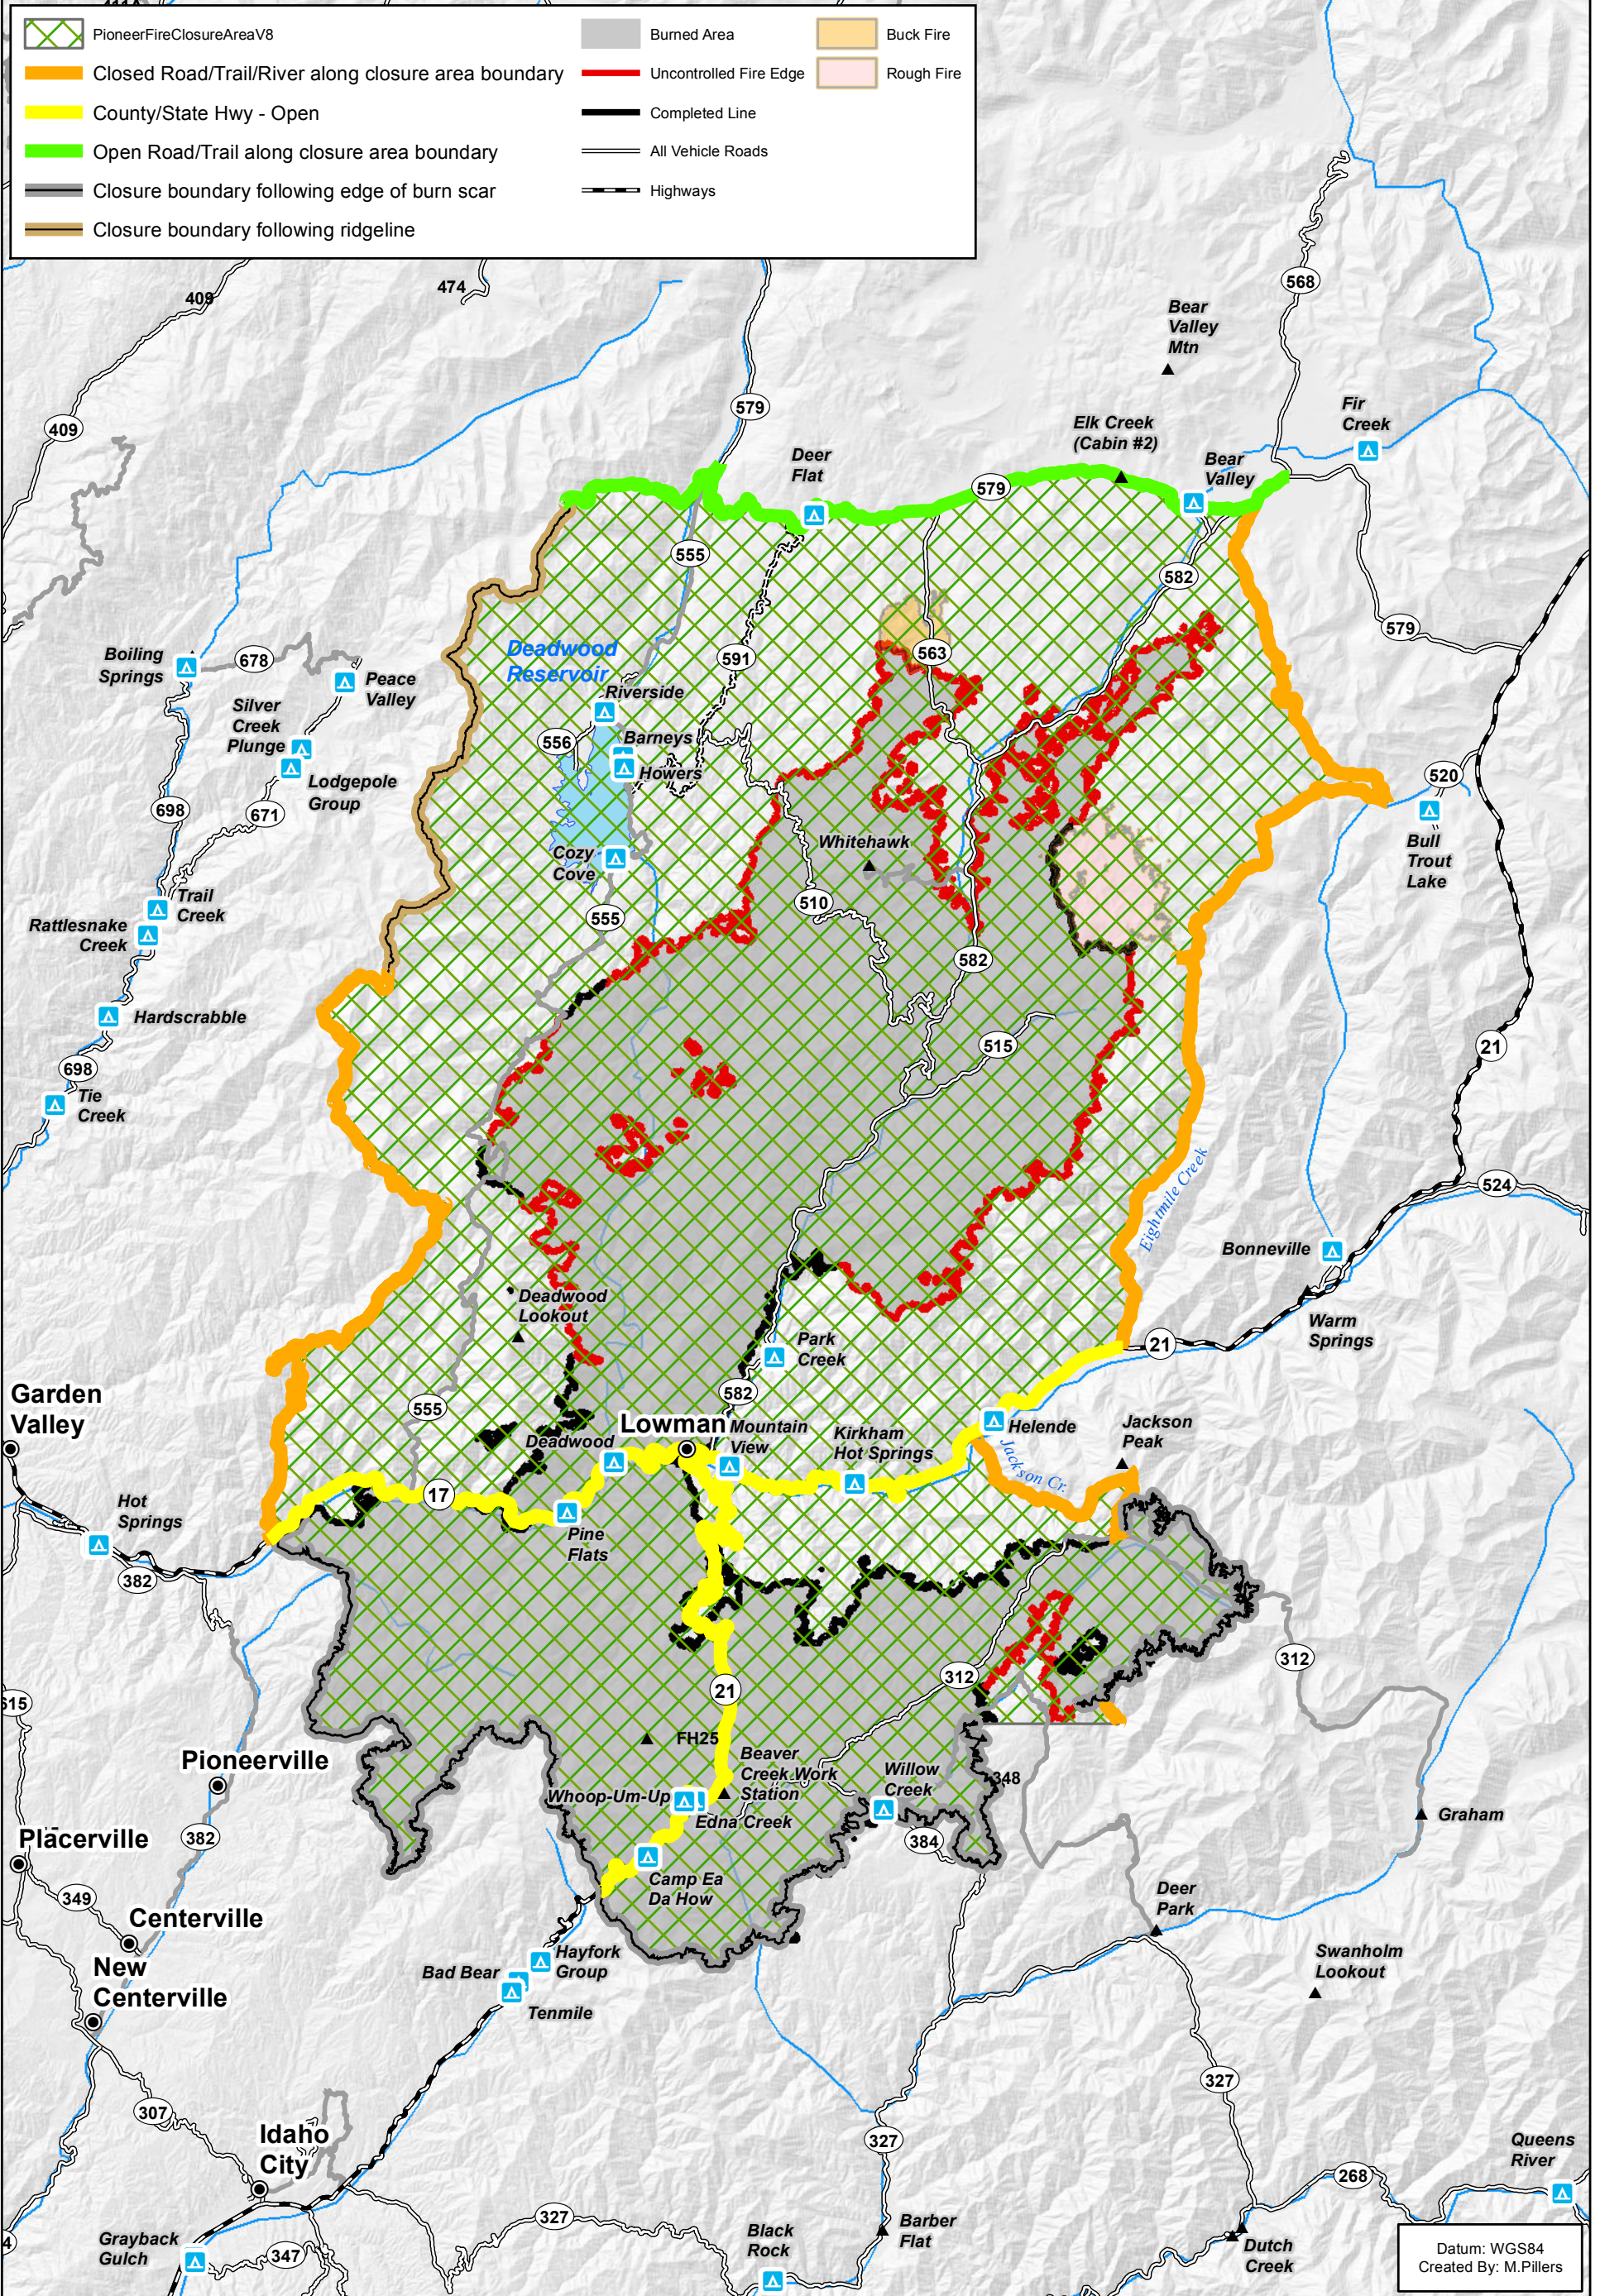

Fire Closure and Burned Area

Pioneer Fire

09/14/2016

186,361 Acres

Datum: WGS84
Created By: M.Pillers